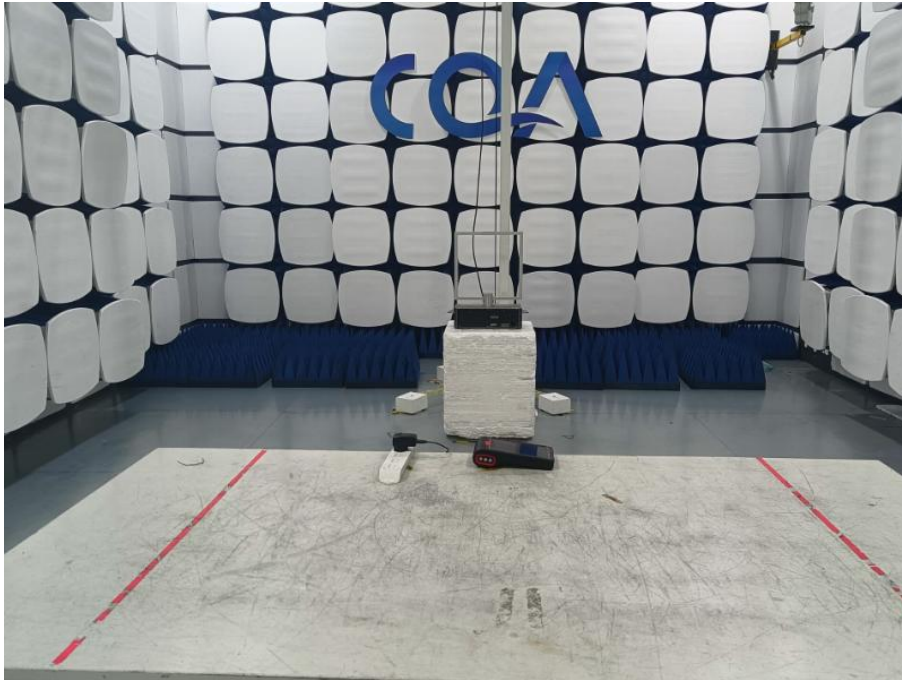

Setup photos

1 Photographs - EUT Test Setup

1.1 Radiated Spurious Emission

9kHz~30MHz:

30MHz~1GHz:

Above 1GHz:

1.2 Conducted Emission