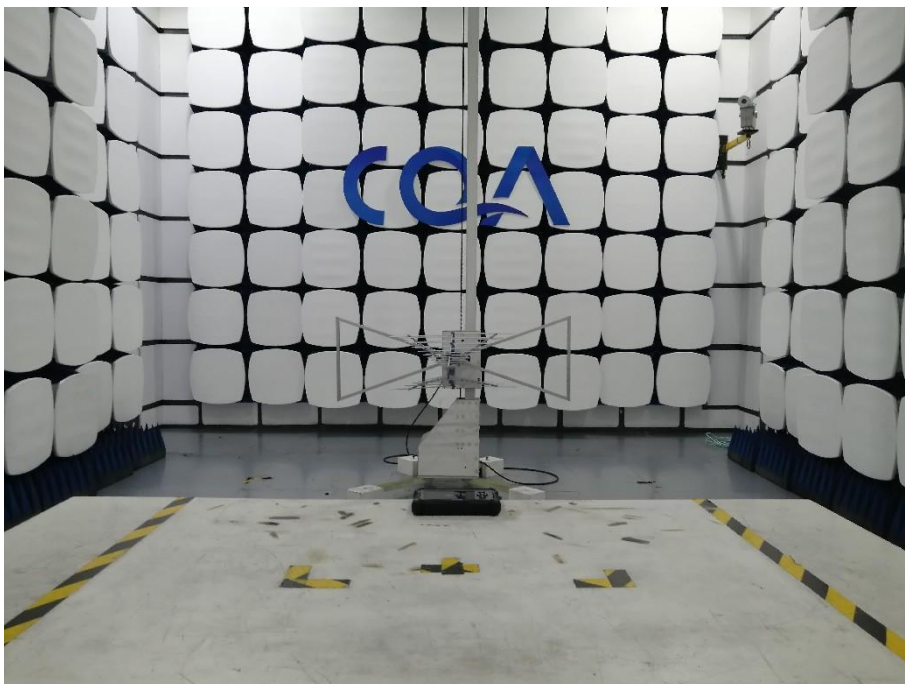

1 Photographs - EUT Test Setup

1.1 Radiated Spurious Emission

9kHz~30MHz:

30MHz~1GHz:

Above 1GHz:

1.2 Conducted Emission