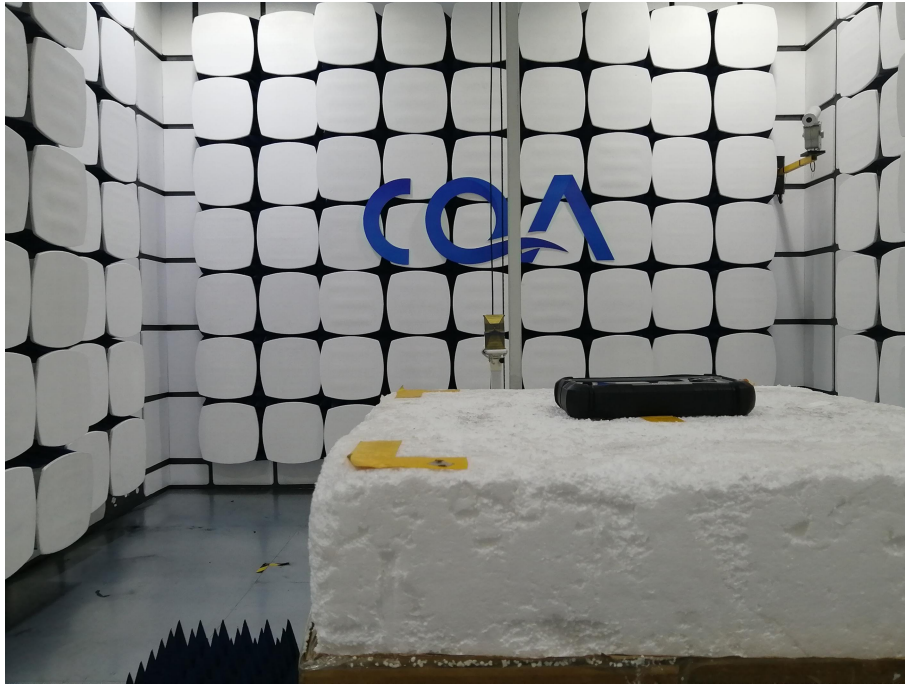

1 Photographs - EUT Test Setup

1.1 Radiated Spurious Emission

9kHz~30MHz:

30MHz~1GHz:

Above 1GHz:

1.2 Conducted Emission