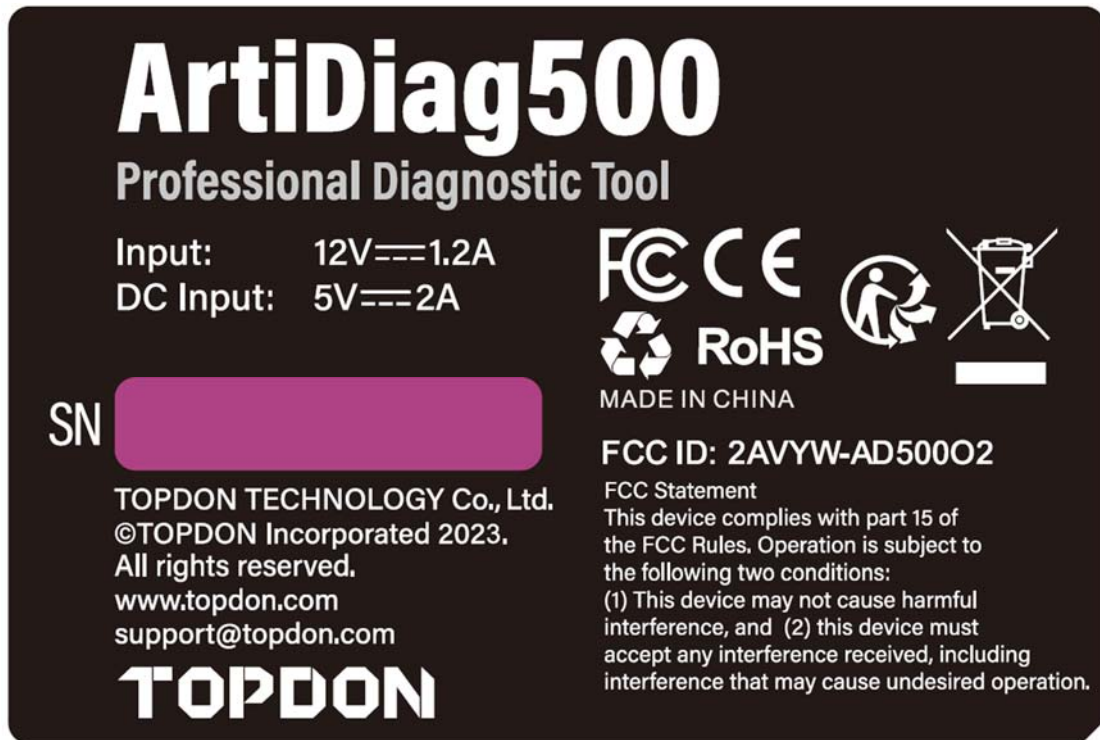

EXHIBITA-FCC ID LABEL AND LOCATION

FCC ID Label

The label shown shall be permanently affixed at a conspicuous location on the device and be readily visible to the time purchase (Labeling requirements per 2.295)