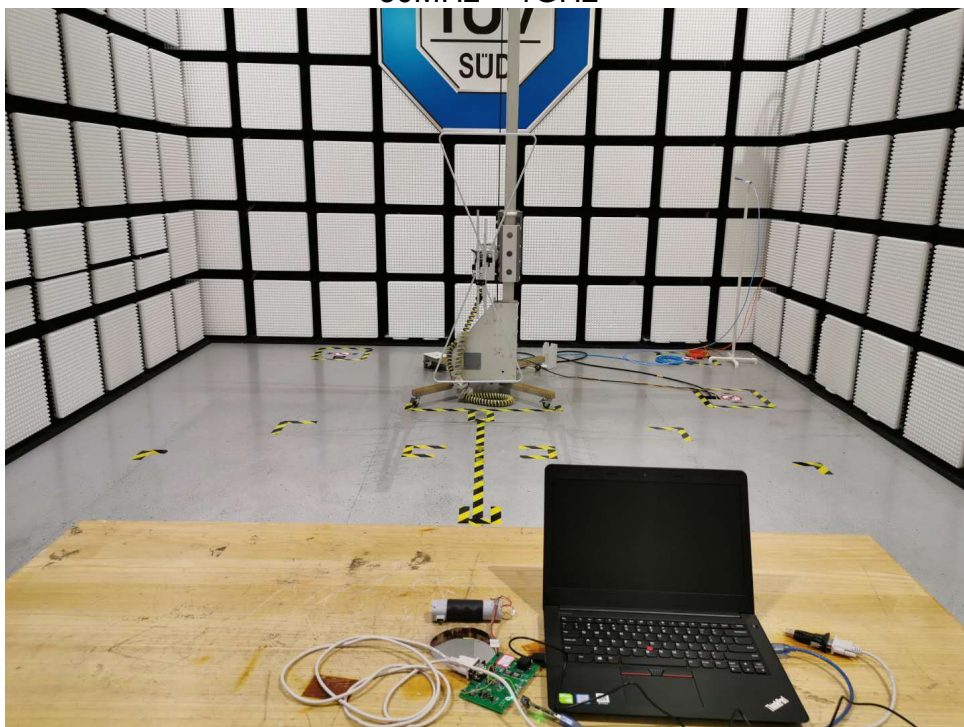

**PHOTOGRAPHS OF TEST SET UP**

**Field Strength and Harmonics Test Setup**

Radiated Emission Setup  
9kHz ~ 30MHz

30MHz ~ 1GHz

1GHz ~ 18GHz