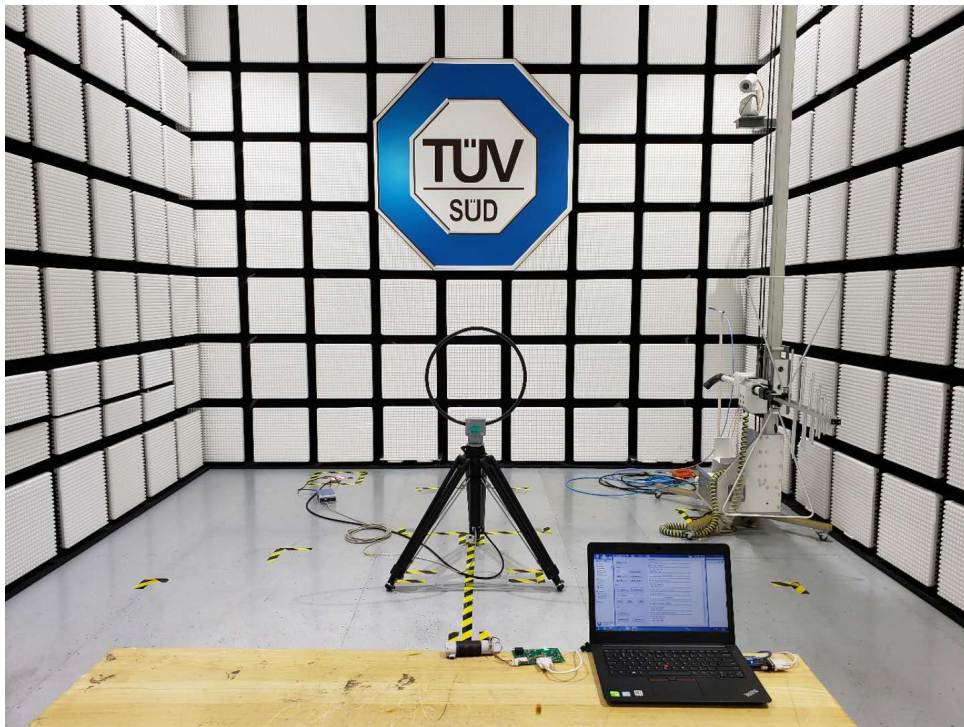

**PHOTOGRAPHS OF TEST SET UP**

**Field Strength and Harmonics Test Setup**

Radiated Emission Setup  
9kHz ~ 30MHz

30MHz ~ 1GHz

1GHz ~ 18GHz