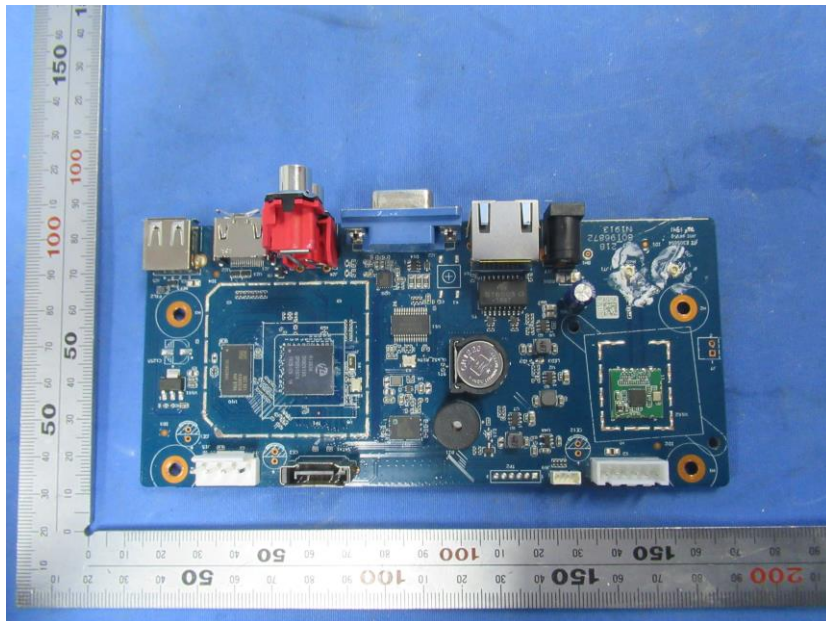

Internal Photos

Applicant:	Hangzhou Huacheng Network Technology Co., Ltd.
Address of Applicant:	No.2930, Nanhuan Road, Binjiang District, Hangzhou, China
Equipment Under Test (EUT):	
Product Name:	NETWORK VIDEO RECORDER
Model No.:	NVR1104HS-W-S2

ADS-26FSG-12 12018EPG

EVSF+24120-1500

End