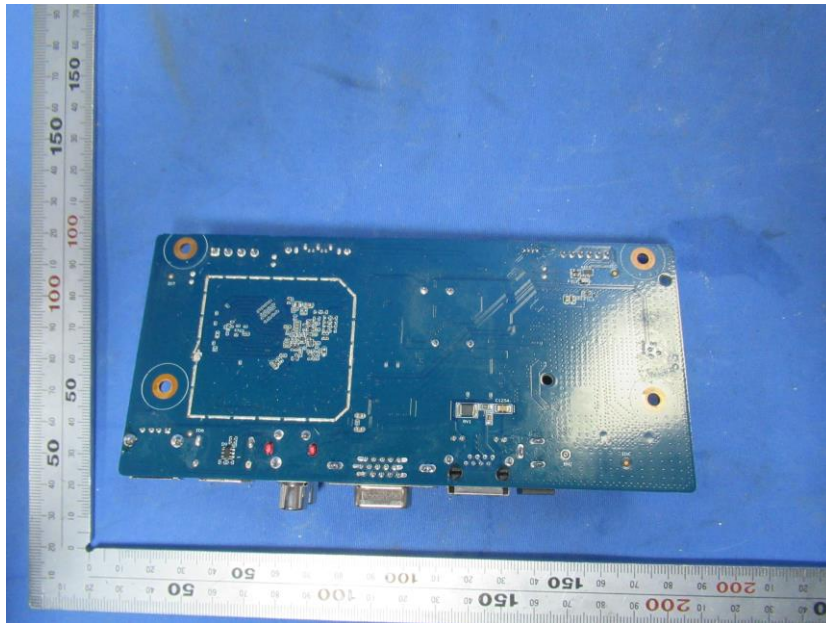

Internal Photos

Applicant:	Hangzhou Huacheng Network Technology Co., Ltd.
Address of Applicant:	No.2930, Nanhuan Road, Binjiang District, Hangzhou, China
Equipment Under Test (EUT):	
Product Name:	NETWORK VIDEO RECORDER
Model No.:	NVR1104HS-W-S2

ADS-26FSG-12 12018EPG

EVSF+24120-1500

End