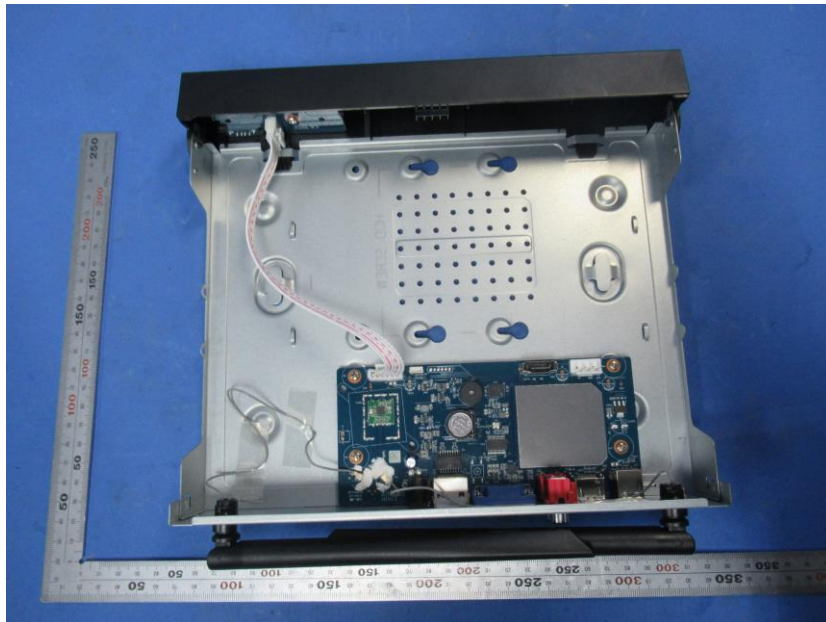

Internal Photos

Applicant:	Hangzhou Huacheng Network Technology Co., Ltd.
Address of Applicant:	No.2930, Nanhuan Road, Binjiang District, Hangzhou, China
Equipment Under Test (EUT):	
Product Name:	NETWORK VIDEO RECORDER
Model No.:	NVR1104HS-W-S2