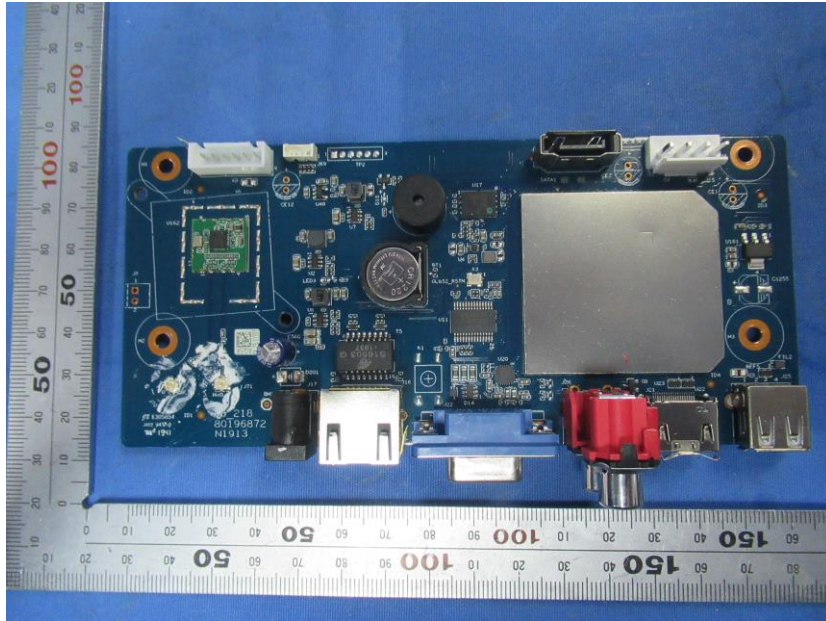

Internal Photos

Applicant:	Hangzhou Huacheng Network Technology Co., Ltd.
Address of Applicant:	No.2930, Nanhuan Road, Binjiang District, Hangzhou, China
Equipment Under Test (EUT):	
Product Name:	NETWORK VIDEO RECORDER
Model No.:	NVR1104HS-W-S2

ADS-26FSG-12 12018EPG

EVSF+24120-1500

End