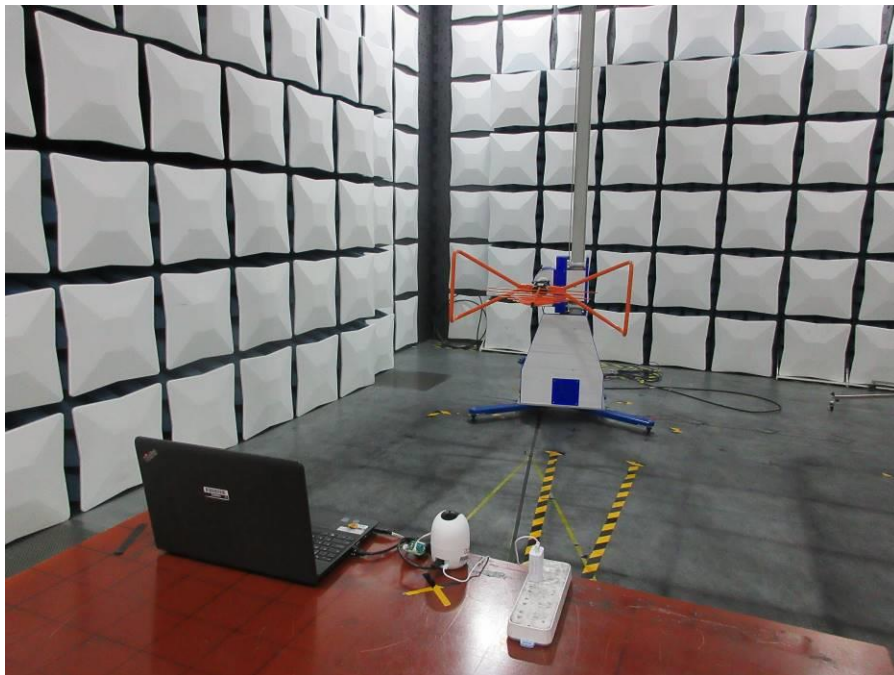

# **Setup Photographs**

RADIATED RF MEASUREMENT SETUP (9KHz ~ 30 MHz)

RADIATED RF MEASUREMENT SETUP (30MHz ~ 1 GHz)

RADIATED RF MEASUREMENT SETUP (ABOVE 1 GHz- X axis)

RADIATED RF MEASUREMENT SETUP (ABOVE 1 GHz- Y axis)

RADIATED RF MEASUREMENT SETUP (ABOVE 1 GHz- Z axis)

POWERLINE CONDUCTED EMISSIONS MEASUREMENT SETUP