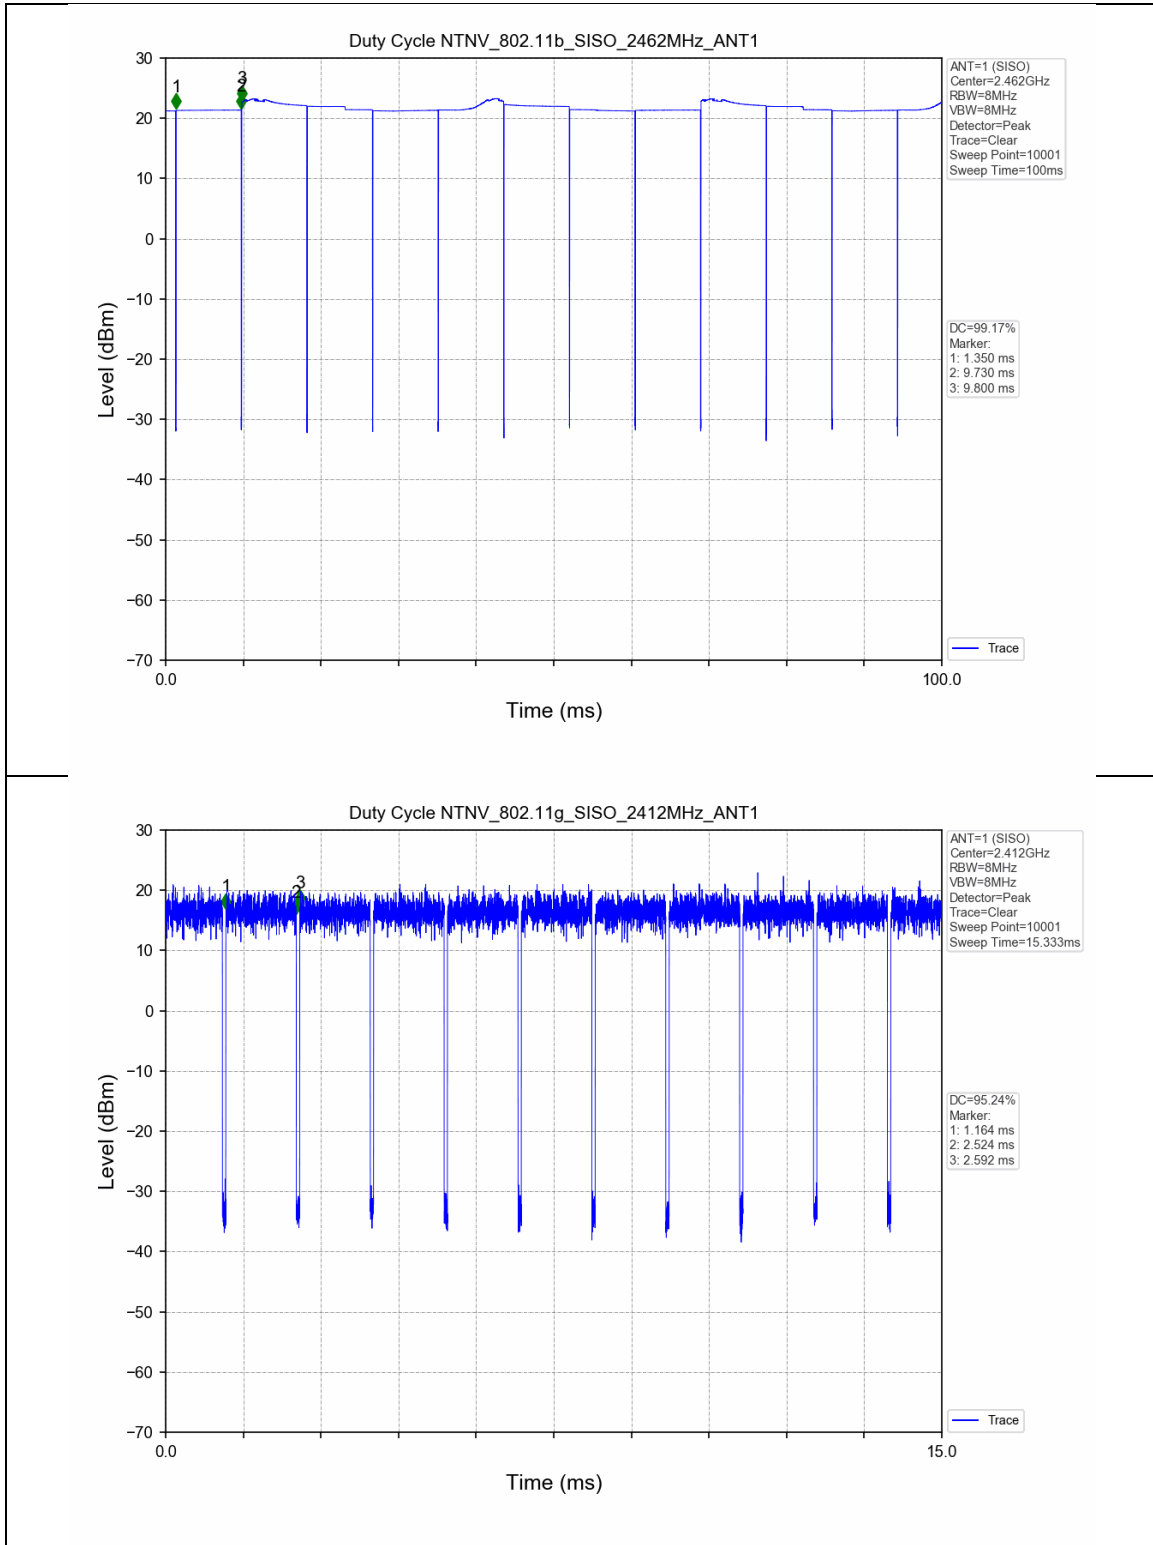

Appendix A for SHEM210400333901

1. Duty Cycle

1.1 Test Result

Test Mode	Channel Frequency(MHz)	TX Type	ANT No.	T_on (ms)	Period (ms)	Duty Cycle (%)	Duty Cycle Correction Factor (dB)
802.11b	2412	SISO	1	8.380	8.450	99.17	0.04
	2437	SISO	1	8.380	8.450	99.17	0.04
	2462	SISO	1	8.380	8.450	99.17	0.04
802.11g	2412	SISO	1	1.360	1.428	95.24	0.21
	2437	SISO	1	1.360	1.428	95.24	0.21
	2462	SISO	1	1.360	1.428	95.24	0.21
802.11n(HT20)	2412	SISO	1	5.085	5.152	98.70	0.06
	2437	SISO	1	5.050	5.121	98.61	0.06
	2462	SISO	1	5.051	5.122	98.61	0.06
802.11n(HT40)	2422	SISO	1	2.467	2.538	97.20	0.12
	2437	SISO	1	2.468	2.535	97.36	0.12
	2452	SISO	1	2.467	2.535	97.32	0.12

1.2 Test Graph

2. Bandwidth

2.1 Test Result

Test Mode	Frequency (MHz)	TX Type	ANT No.	6dB Bandwidth		Verdict
				Test Result (MHz)	Limits (MHz)	
802.11b	2412	SISO	1	9.631	≥0.5	PASS
	2437	SISO	1	10.047	≥0.5	PASS
	2462	SISO	1	10.085	≥0.5	PASS
802.11g	2412	SISO	1	16.372	≥0.5	PASS
	2437	SISO	1	16.400	≥0.5	PASS
	2462	SISO	1	16.397	≥0.5	PASS
802.11n(HT20)	2412	SISO	1	17.601	≥0.5	PASS
	2437	SISO	1	17.627	≥0.5	PASS
	2462	SISO	1	17.640	≥0.5	PASS
802.11n(HT40)	2422	SISO	1	36.079	≥0.5	PASS
	2437	SISO	1	36.359	≥0.5	PASS
	2452	SISO	1	36.367	≥0.5	PASS

2.2 Test Graph - 6dB Bandwidth

2.3 Test Graph - 99% Occupied Bandwidth

3. Maximum Conducted Output Power

3.1 Test Result

Test Mode	Frequency (MHz)	Tx Type	Measured Peak Output Power (dBm)	Limits (dBm)	Verdict
			Ant 1		
802.11b	2412	SISO	20.00	30	PASS
	2437	SISO	20.80	30	PASS
	2462	SISO	20.15	30	PASS
802.11g	2412	SISO	22.29	30	PASS
	2437	SISO	23.06	30	PASS
	2462	SISO	22.94	30	PASS
802.11n(HT20)	2412	SISO	22.33	30	PASS
	2437	SISO	23.10	30	PASS
	2462	SISO	22.96	30	PASS
802.11n(HT40)	2422	SISO	22.79	30	PASS
	2437	SISO	23.08	30	PASS
	2452	SISO	23.11	30	PASS

5.2 Test Graph