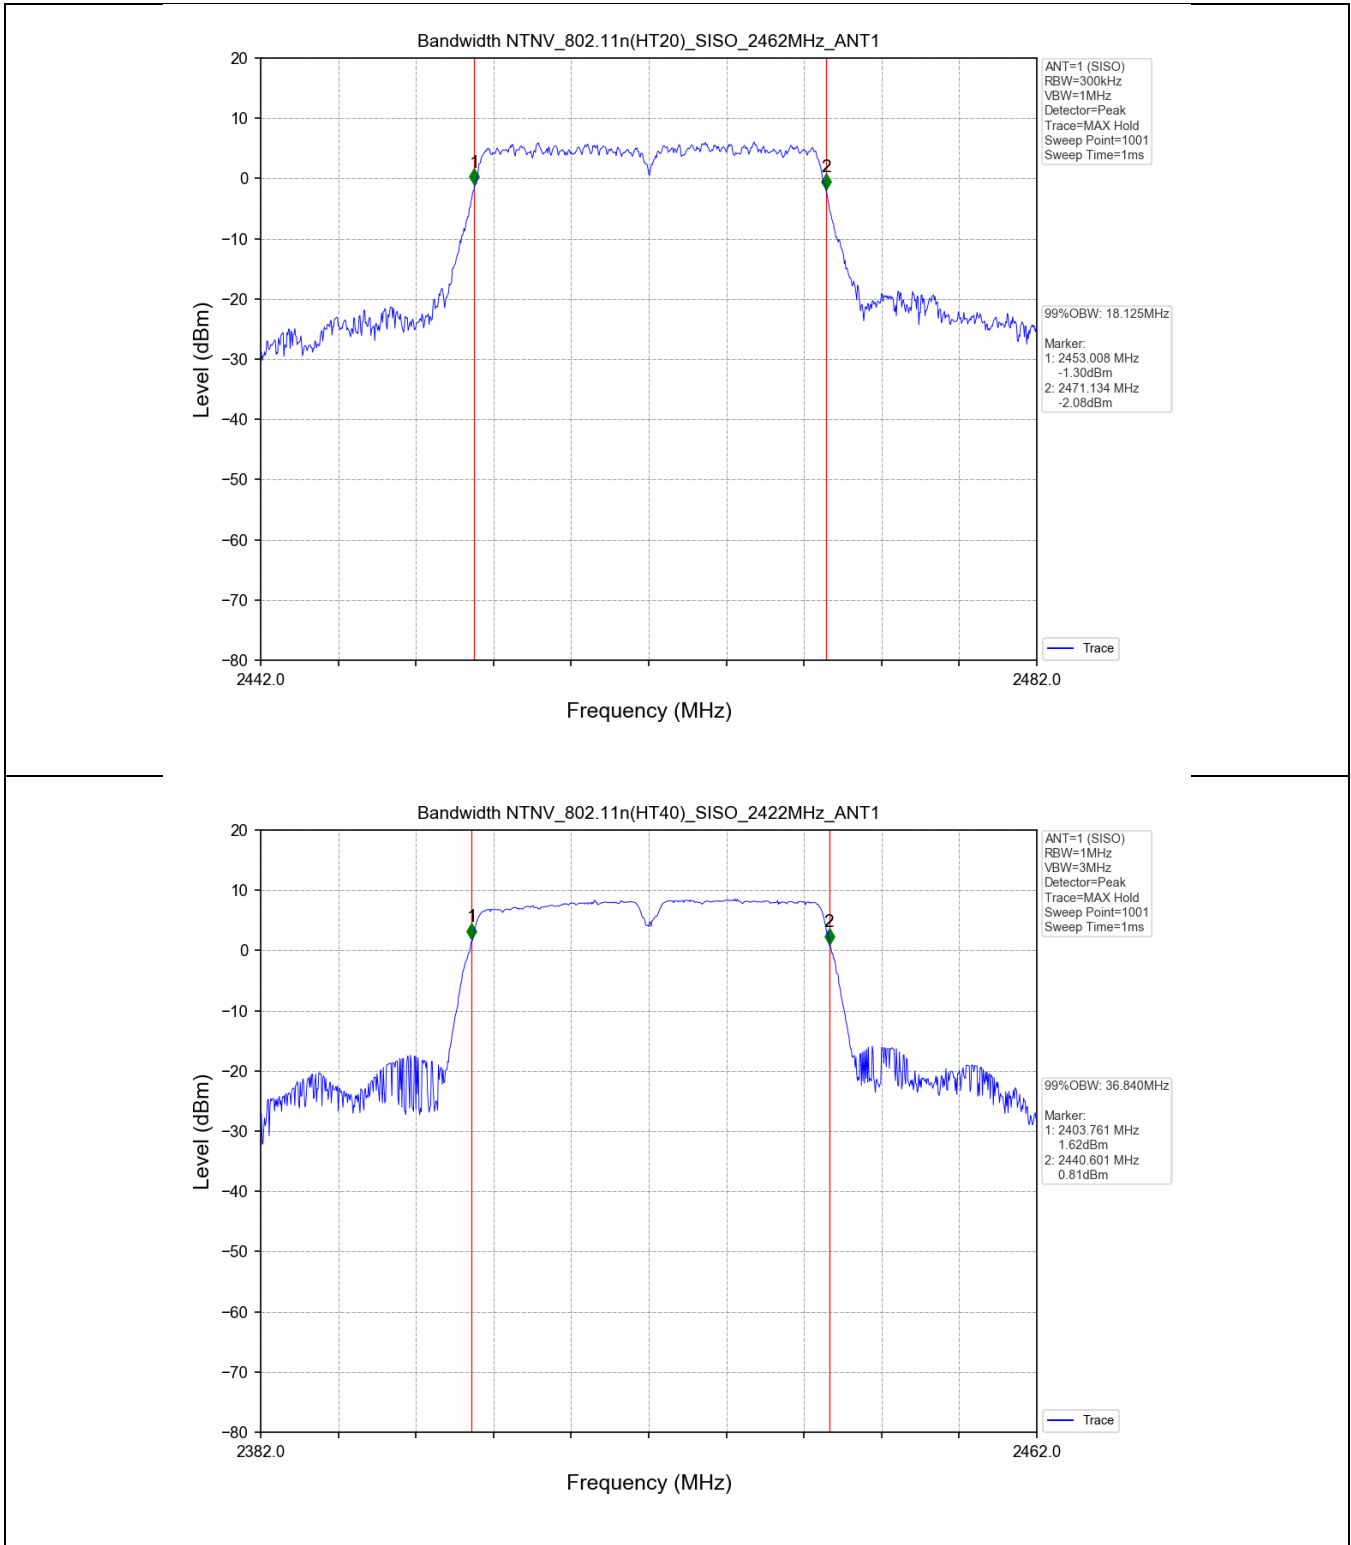

2.2 Test Graph - 6dB Bandwidth

2.3 Test Graph - 99% Occupied Bandwidth

3. Maximum Conducted Output Power

3.1 Test Result

Test Mode	Frequency (MHz)	Tx Type	Measured Peak Output Power (dBm)	Limits (dBm)	Verdict
			Ant 1		
802.11b	2412	SISO	20.00	30	PASS
	2437	SISO	20.80	30	PASS
	2462	SISO	20.15	30	PASS
802.11g	2412	SISO	22.29	30	PASS
	2437	SISO	23.06	30	PASS
	2462	SISO	22.94	30	PASS
802.11n(HT20)	2412	SISO	22.33	30	PASS
	2437	SISO	23.10	30	PASS
	2462	SISO	22.96	30	PASS
802.11n(HT40)	2422	SISO	22.79	30	PASS
	2437	SISO	23.08	30	PASS
	2452	SISO	23.11	30	PASS

3.2 Test Graph

4. Maximum Power Spectral Density (PSD)

4.1 Test Result

Test Mode	Frequency (MHz)	Tx Type	Maximum Power Spectral Density (dBm/3KHz)	Limits (dBm/3kHz)	Verdict
			Ant 1		
802.11b	2412	SISO	-9.40	≤8	PASS
	2437	SISO	-7.85	≤8	PASS
	2462	SISO	-8.93	≤8	PASS
802.11g	2412	SISO	-12.87	≤8	PASS
	2437	SISO	-12.10	≤8	PASS
	2462	SISO	-12.57	≤8	PASS
802.11n(HT20)	2412	SISO	-12.75	≤8	PASS
	2437	SISO	-12.19	≤8	PASS
	2462	SISO	-11.96	≤8	PASS
802.11n(HT40)	2422	SISO	-14.38	≤8	PASS
	2437	SISO	-14.30	≤8	PASS
	2452	SISO	-14.56	≤8	PASS

4.2 Test Graph

5. Unwanted Emissions in Non-restricted Frequency Bands

5.1 Test Result

Test Mode	Frequency (MHz)	TX Type	ANT No.	Spurious Conducted Emission (dBm)	Limits (dBm)	Verdict
802.11b	2412	SISO	1	Refer to test graph	-11.40	PASS
	2437	SISO	1	Refer to test graph	-11.40	PASS
	2462	SISO	1	Refer to test graph	-11.40	PASS
802.11g	2412	SISO	1	Refer to test graph	-15.75	PASS
	2437	SISO	1	Refer to test graph	-15.75	PASS
	2462	SISO	1	Refer to test graph	-15.75	PASS
802.11n(HT20)	2412	SISO	1	Refer to test graph	-15.81	PASS
	2437	SISO	1	Refer to test graph	-15.81	PASS
	2462	SISO	1	Refer to test graph	-15.81	PASS
802.11n(HT40)	2422	SISO	1	Refer to test graph	-18.62	PASS
	2437	SISO	1	Refer to test graph	-18.62	PASS
	2452	SISO	1	Refer to test graph	-18.62	PASS

5.2 Test Graph