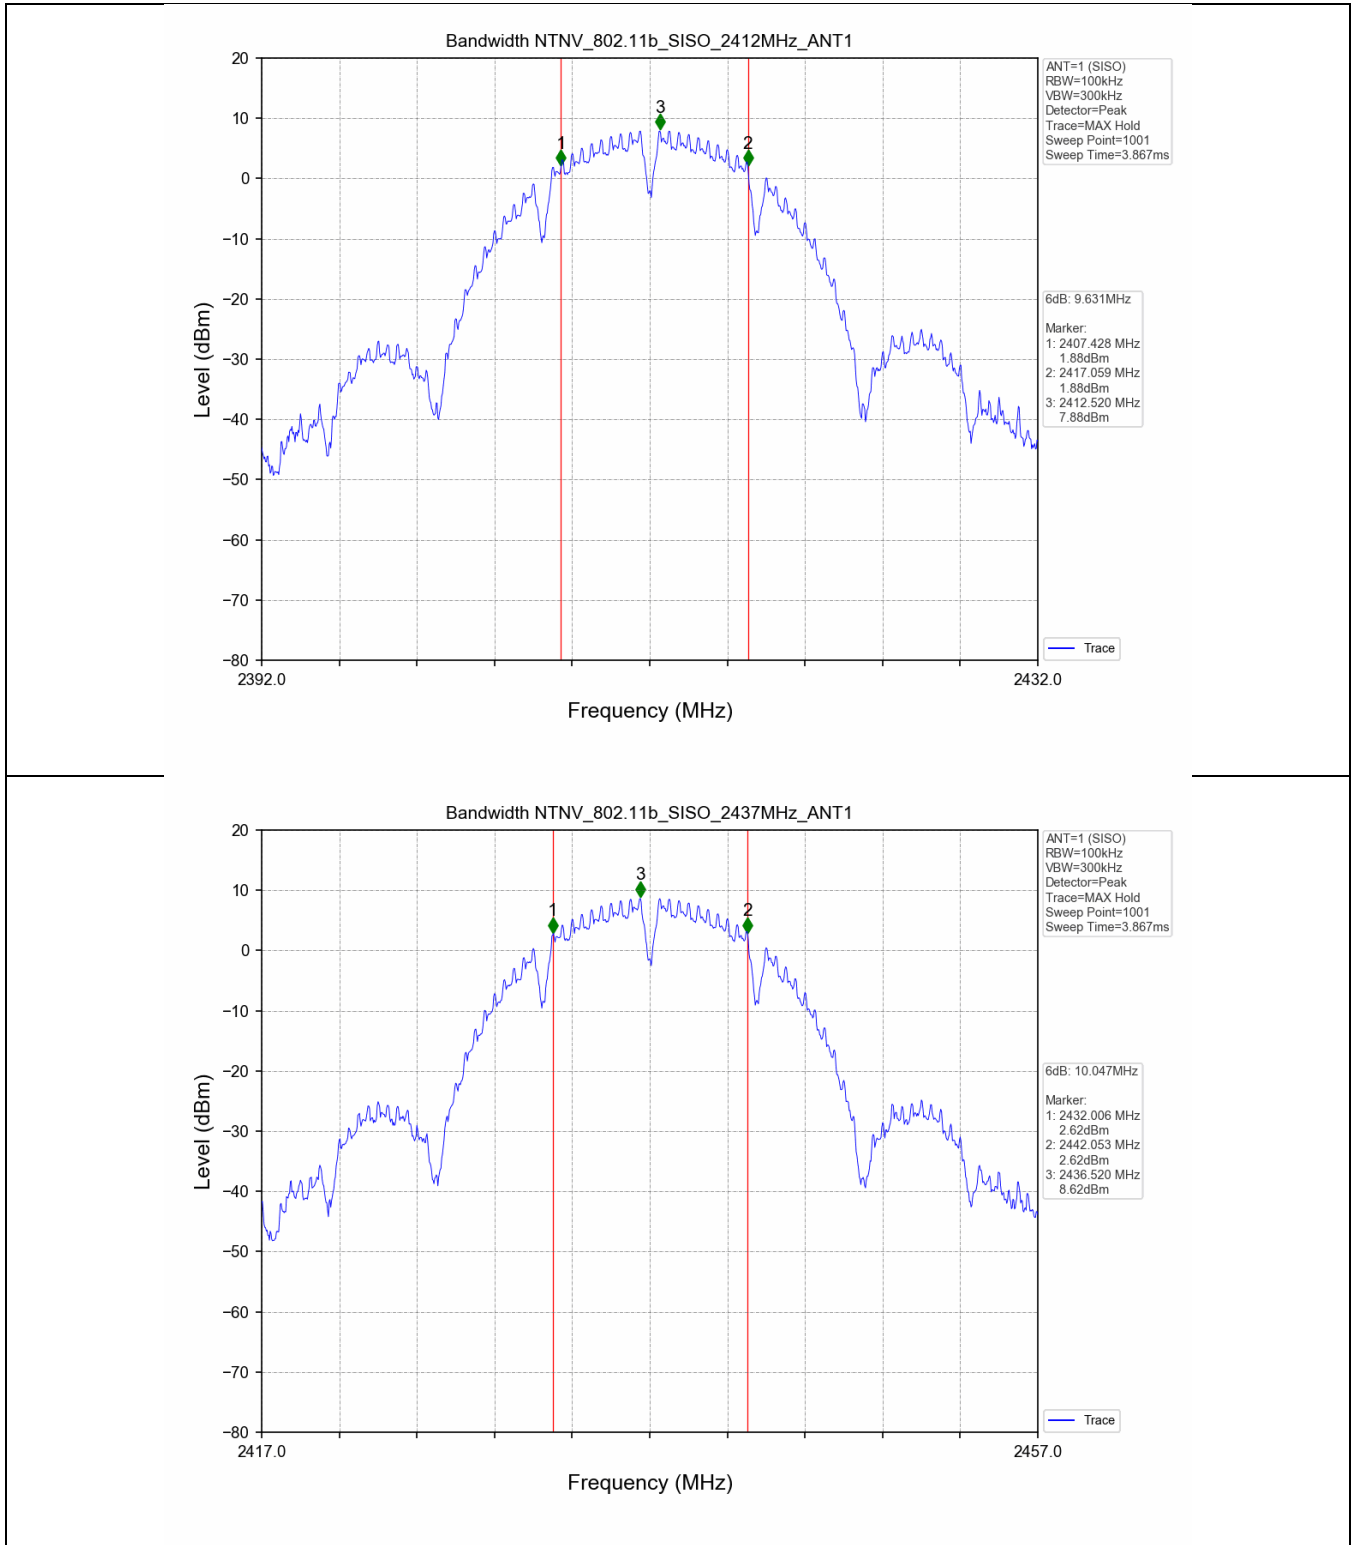

1.2 Test Graph

2. Bandwidth

2.1 Test Result

Test Mode	Frequency (MHz)	TX Type	ANT No.	6dB Bandwidth		Verdict
				Test Result (MHz)	Limits (MHz)	
802.11b	2412	SISO	1	9.631	≥0.5	PASS
	2437	SISO	1	10.047	≥0.5	PASS
	2462	SISO	1	10.085	≥0.5	PASS
802.11g	2412	SISO	1	16.372	≥0.5	PASS
	2437	SISO	1	16.400	≥0.5	PASS
	2462	SISO	1	16.397	≥0.5	PASS
802.11n(HT20)	2412	SISO	1	17.601	≥0.5	PASS
	2437	SISO	1	17.627	≥0.5	PASS
	2462	SISO	1	17.640	≥0.5	PASS
802.11n(HT40)	2422	SISO	1	36.079	≥0.5	PASS
	2437	SISO	1	36.359	≥0.5	PASS
	2452	SISO	1	36.367	≥0.5	PASS

Test Mode	Frequency (MHz)	TX Type	ANT No.	99% Occupied Bandwidth	
				Test Result (MHz)	
802.11b	2412	SISO	1	15.030	Only for Report Use
	2437	SISO	1	15.067	Only for Report Use
	2462	SISO	1	15.133	Only for Report Use
802.11g	2412	SISO	1	17.214	Only for Report Use
	2437	SISO	1	17.194	Only for Report Use
	2462	SISO	1	17.334	Only for Report Use
802.11n(HT20)	2412	SISO	1	18.009	Only for Report Use
	2437	SISO	1	18.032	Only for Report Use
	2462	SISO	1	18.125	Only for Report Use
802.11n(HT40)	2422	SISO	1	36.840	Only for Report Use
	2437	SISO	1	36.925	Only for Report Use
	2452	SISO	1	37.030	Only for Report Use

2.2 Test Graph - 6dB Bandwidth

2.3 Test Graph - 99% Occupied Bandwidth

3. Maximum Conducted Output Power

3.1 Test Result

Test Mode	Frequency (MHz)	Tx Type	Measured Peak Output Power (dBm)	Limits (dBm)	Verdict
			Ant 1		
802.11b	2412	SISO	20.00	30	PASS
	2437	SISO	20.80	30	PASS
	2462	SISO	20.15	30	PASS
802.11g	2412	SISO	22.29	30	PASS
	2437	SISO	23.06	30	PASS
	2462	SISO	22.94	30	PASS
802.11n(HT20)	2412	SISO	22.33	30	PASS
	2437	SISO	23.10	30	PASS
	2462	SISO	22.96	30	PASS
802.11n(HT40)	2422	SISO	22.79	30	PASS
	2437	SISO	23.08	30	PASS
	2452	SISO	23.11	30	PASS

5.2 Test Graph