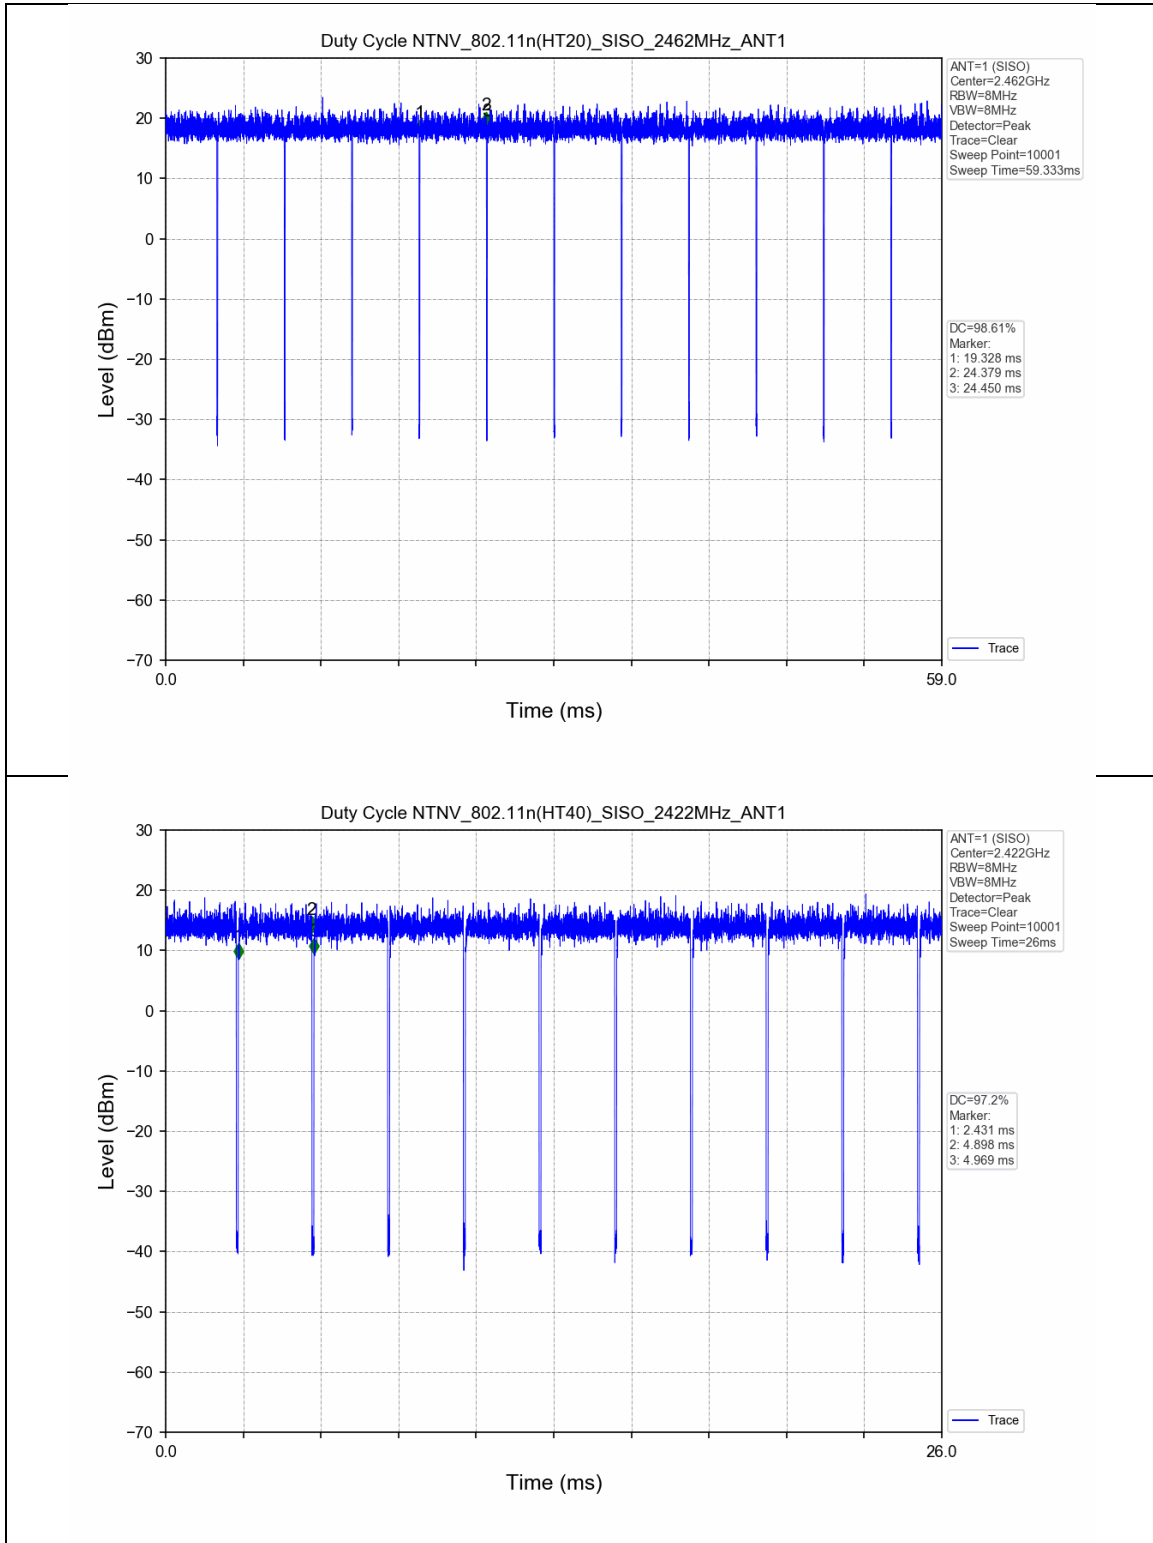

1.2 Test Graph

2. Bandwidth

2.1 Test Result

Test Mode	Frequency (MHz)	TX Type	ANT No.	6dB Bandwidth		Verdict
				Test Result (MHz)	Limits (MHz)	
802.11b	2412	SISO	1	9.631	≥0.5	PASS
	2437	SISO	1	10.047	≥0.5	PASS
	2462	SISO	1	10.085	≥0.5	PASS
802.11g	2412	SISO	1	16.372	≥0.5	PASS
	2437	SISO	1	16.400	≥0.5	PASS
	2462	SISO	1	16.397	≥0.5	PASS
802.11n(HT20)	2412	SISO	1	17.601	≥0.5	PASS
	2437	SISO	1	17.627	≥0.5	PASS
	2462	SISO	1	17.640	≥0.5	PASS
802.11n(HT40)	2422	SISO	1	36.079	≥0.5	PASS
	2437	SISO	1	36.359	≥0.5	PASS
	2452	SISO	1	36.367	≥0.5	PASS

Test Mode	Frequency (MHz)	TX Type	ANT No.	99% Occupied Bandwidth	
				Test Result (MHz)	
802.11b	2412	SISO	1	15.030	Only for Report Use
	2437	SISO	1	15.067	Only for Report Use
	2462	SISO	1	15.133	Only for Report Use
802.11g	2412	SISO	1	17.214	Only for Report Use
	2437	SISO	1	17.194	Only for Report Use
	2462	SISO	1	17.334	Only for Report Use
802.11n(HT20)	2412	SISO	1	18.009	Only for Report Use
	2437	SISO	1	18.032	Only for Report Use
	2462	SISO	1	18.125	Only for Report Use
802.11n(HT40)	2422	SISO	1	36.840	Only for Report Use
	2437	SISO	1	36.925	Only for Report Use
	2452	SISO	1	37.030	Only for Report Use

2.2 Test Graph - 6dB Bandwidth

2.3 Test Graph - 99% Occupied Bandwidth

3. Maximum Conducted Output Power

3.1 Test Result

Test Mode	Frequency (MHz)	Tx Type	Measured Peak Output Power (dBm)	Limits (dBm)	Verdict
			Ant 1		
802.11b	2412	SISO	20.00	30	PASS
	2437	SISO	20.80	30	PASS
	2462	SISO	20.15	30	PASS
802.11g	2412	SISO	22.29	30	PASS
	2437	SISO	23.06	30	PASS
	2462	SISO	22.94	30	PASS
802.11n(HT20)	2412	SISO	22.33	30	PASS
	2437	SISO	23.10	30	PASS
	2462	SISO	22.96	30	PASS
802.11n(HT40)	2422	SISO	22.79	30	PASS
	2437	SISO	23.08	30	PASS
	2452	SISO	23.11	30	PASS

5.2 Test Graph