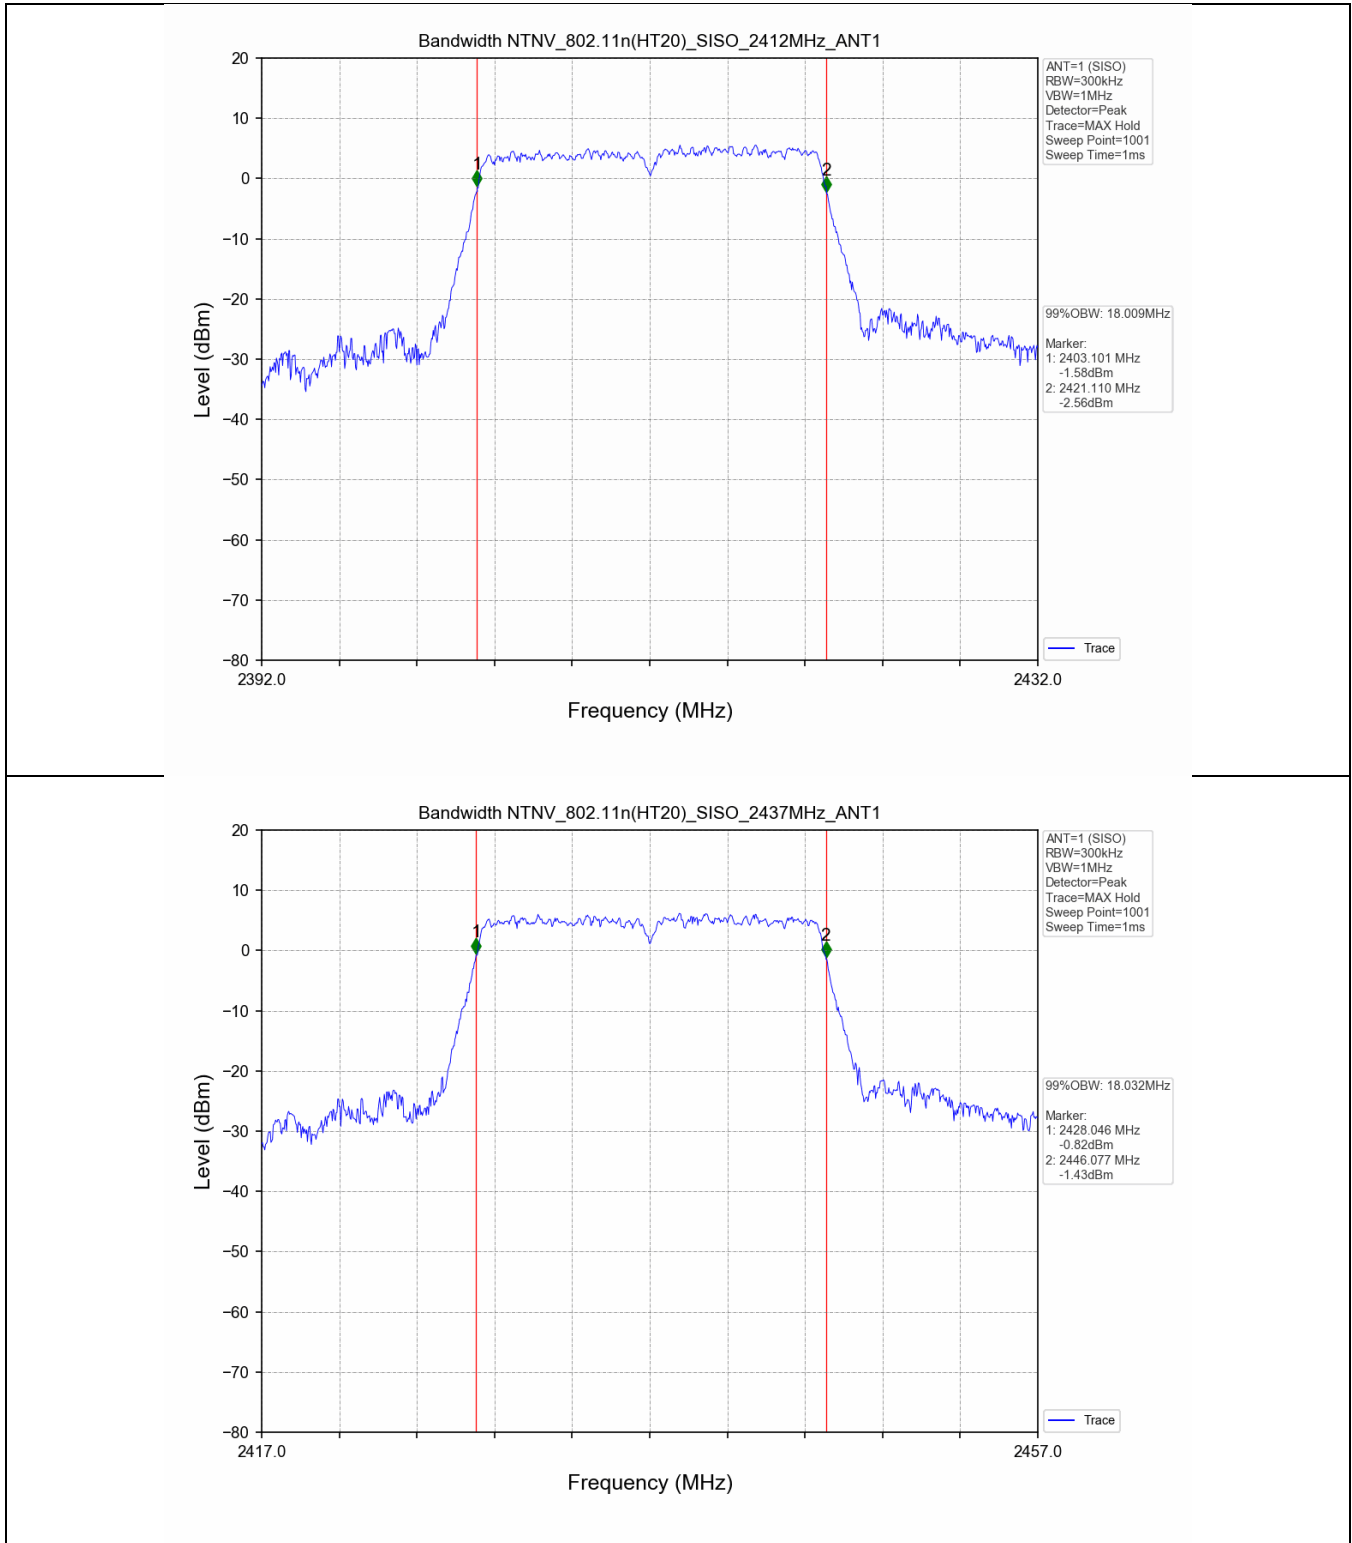

2.2 Test Graph - 6dB Bandwidth

2.3 Test Graph - 99% Occupied Bandwidth

3. Maximum Conducted Output Power

3.1 Test Result

Test Mode	Frequency (MHz)	Tx Type	Measured Peak Output Power (dBm)	Limits (dBm)	Verdict
			Ant 1		
802.11b	2412	SISO	20.00	30	PASS
	2437	SISO	20.80	30	PASS
	2462	SISO	20.15	30	PASS
802.11g	2412	SISO	22.29	30	PASS
	2437	SISO	23.06	30	PASS
	2462	SISO	22.94	30	PASS
802.11n(HT20)	2412	SISO	22.33	30	PASS
	2437	SISO	23.10	30	PASS
	2462	SISO	22.96	30	PASS
802.11n(HT40)	2422	SISO	22.79	30	PASS
	2437	SISO	23.08	30	PASS
	2452	SISO	23.11	30	PASS

3.2 Test Graph

4. Maximum Power Spectral Density (PSD)

4.1 Test Result

Test Mode	Frequency (MHz)	Tx Type	Maximum Power Spectral Density (dBm/3KHz)	Limits (dBm/3kHz)	Verdict
			Ant 1		
802.11b	2412	SISO	-9.40	≤8	PASS
	2437	SISO	-7.85	≤8	PASS
	2462	SISO	-8.93	≤8	PASS
802.11g	2412	SISO	-12.87	≤8	PASS
	2437	SISO	-12.10	≤8	PASS
	2462	SISO	-12.57	≤8	PASS
802.11n(HT20)	2412	SISO	-12.75	≤8	PASS
	2437	SISO	-12.19	≤8	PASS
	2462	SISO	-11.96	≤8	PASS
802.11n(HT40)	2422	SISO	-14.38	≤8	PASS
	2437	SISO	-14.30	≤8	PASS
	2452	SISO	-14.56	≤8	PASS

4.2 Test Graph

5. Unwanted Emissions in Non-restricted Frequency Bands

5.1 Test Result

Test Mode	Frequency (MHz)	TX Type	ANT No.	Spurious Conducted Emission (dBm)	Limits (dBm)	Verdict
802.11b	2412	SISO	1	Refer to test graph	-11.40	PASS
	2437	SISO	1	Refer to test graph	-11.40	PASS
	2462	SISO	1	Refer to test graph	-11.40	PASS
802.11g	2412	SISO	1	Refer to test graph	-15.75	PASS
	2437	SISO	1	Refer to test graph	-15.75	PASS
	2462	SISO	1	Refer to test graph	-15.75	PASS
802.11n(HT20)	2412	SISO	1	Refer to test graph	-15.81	PASS
	2437	SISO	1	Refer to test graph	-15.81	PASS
	2462	SISO	1	Refer to test graph	-15.81	PASS
802.11n(HT40)	2422	SISO	1	Refer to test graph	-18.62	PASS
	2437	SISO	1	Refer to test graph	-18.62	PASS
	2452	SISO	1	Refer to test graph	-18.62	PASS

5.2 Test Graph