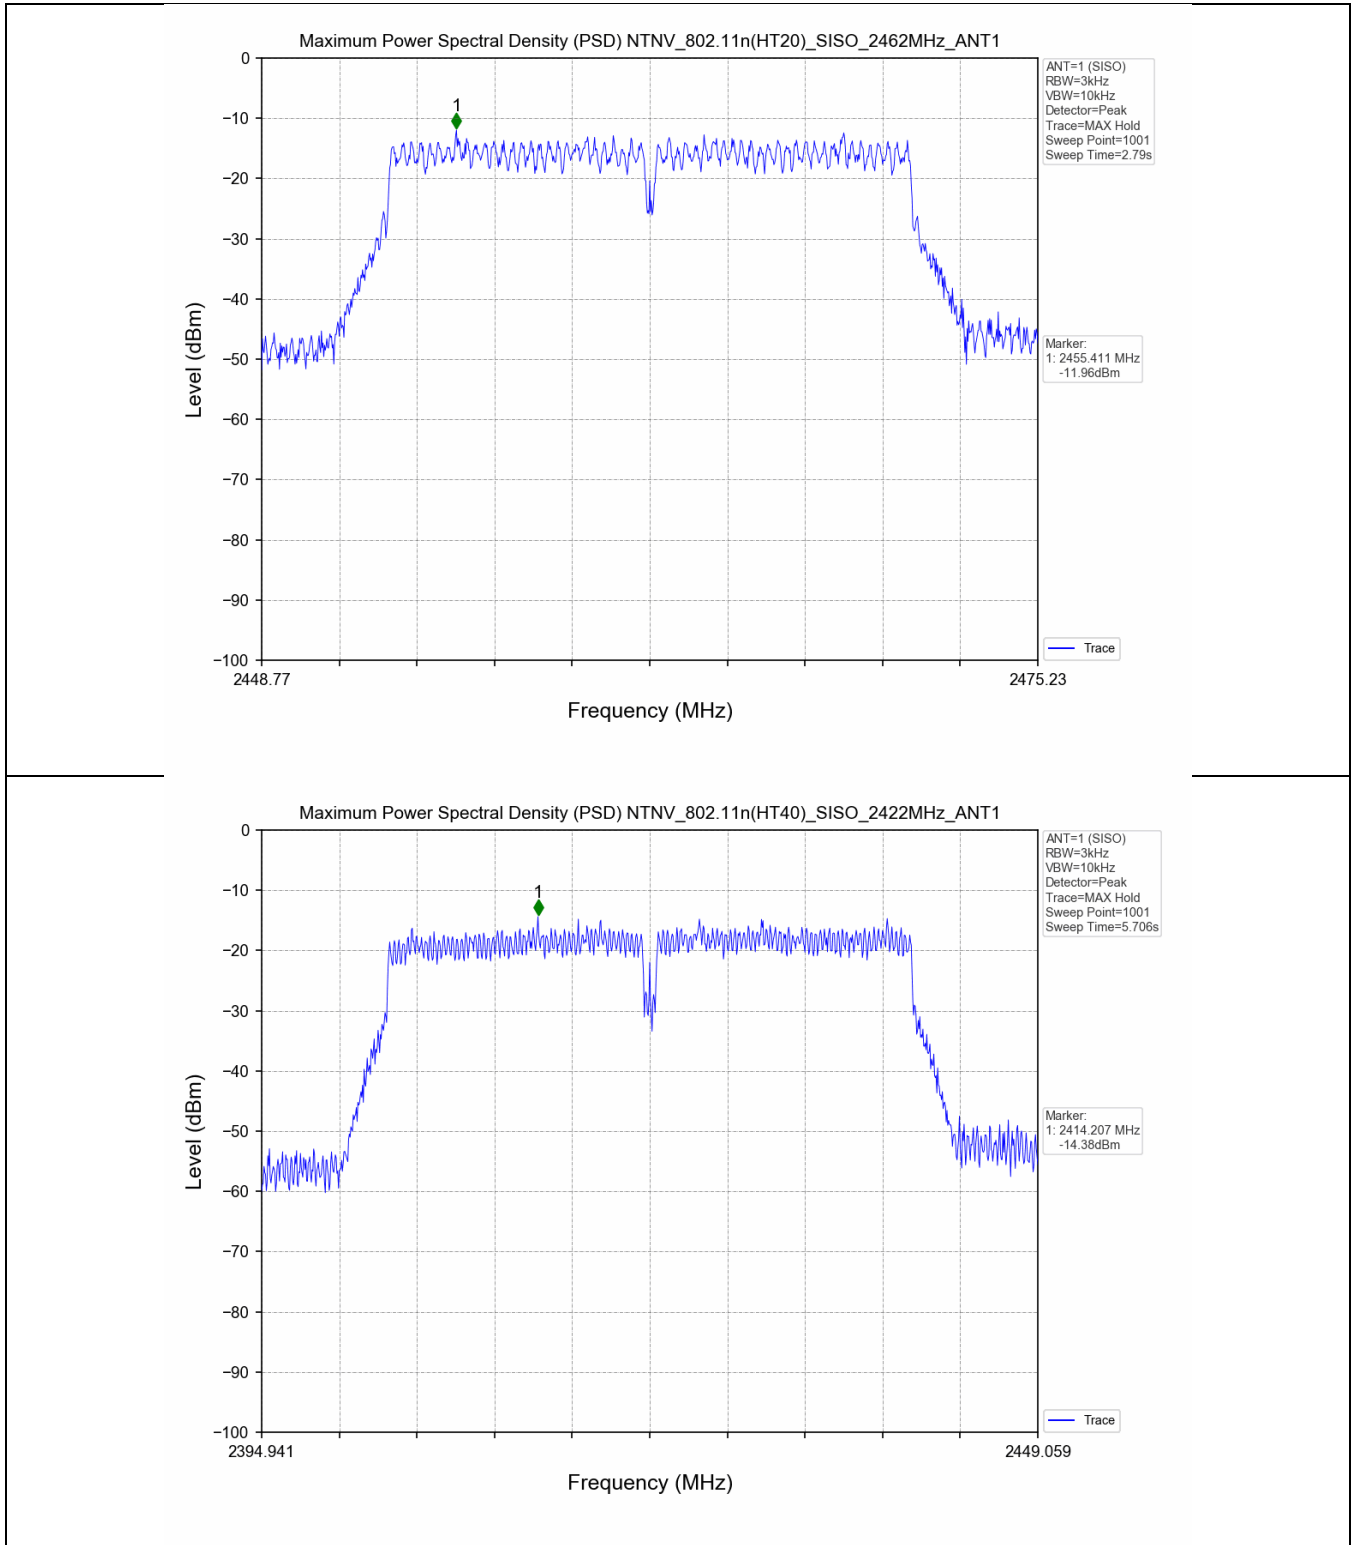

2.2 Test Graph - 6dB Bandwidth

2.3 Test Graph - 99% Occupied Bandwidth

3. Maximum Conducted Output Power

3.1 Test Result

Test Mode	Frequency (MHz)	Tx Type	Measured Peak Output Power (dBm)	Limits (dBm)	Verdict
			Ant 1		
802.11b	2412	SISO	20.00	30	PASS
	2437	SISO	20.80	30	PASS
	2462	SISO	20.15	30	PASS
802.11g	2412	SISO	22.29	30	PASS
	2437	SISO	23.06	30	PASS
	2462	SISO	22.94	30	PASS
802.11n(HT20)	2412	SISO	22.33	30	PASS
	2437	SISO	23.10	30	PASS
	2462	SISO	22.96	30	PASS
802.11n(HT40)	2422	SISO	22.79	30	PASS
	2437	SISO	23.08	30	PASS
	2452	SISO	23.11	30	PASS

3.2 Test Graph

4. Maximum Power Spectral Density (PSD)

4.1 Test Result

Test Mode	Frequency (MHz)	Tx Type	Maximum Power Spectral Density (dBm/3KHz)	Limits (dBm/3kHz)	Verdict
			Ant 1		
802.11b	2412	SISO	-9.40	≤8	PASS
	2437	SISO	-7.85	≤8	PASS
	2462	SISO	-8.93	≤8	PASS
802.11g	2412	SISO	-12.87	≤8	PASS
	2437	SISO	-12.10	≤8	PASS
	2462	SISO	-12.57	≤8	PASS
802.11n(HT20)	2412	SISO	-12.75	≤8	PASS
	2437	SISO	-12.19	≤8	PASS
	2462	SISO	-11.96	≤8	PASS
802.11n(HT40)	2422	SISO	-14.38	≤8	PASS
	2437	SISO	-14.30	≤8	PASS
	2452	SISO	-14.56	≤8	PASS

4.2 Test Graph

5. Unwanted Emissions in Non-restricted Frequency Bands

5.1 Test Result

Test Mode	Frequency (MHz)	TX Type	ANT No.	Spurious Conducted Emission (dBm)	Limits (dBm)	Verdict
802.11b	2412	SISO	1	Refer to test graph	-11.40	PASS
	2437	SISO	1	Refer to test graph	-11.40	PASS
	2462	SISO	1	Refer to test graph	-11.40	PASS
802.11g	2412	SISO	1	Refer to test graph	-15.75	PASS
	2437	SISO	1	Refer to test graph	-15.75	PASS
	2462	SISO	1	Refer to test graph	-15.75	PASS
802.11n(HT20)	2412	SISO	1	Refer to test graph	-15.81	PASS
	2437	SISO	1	Refer to test graph	-15.81	PASS
	2462	SISO	1	Refer to test graph	-15.81	PASS
802.11n(HT40)	2422	SISO	1	Refer to test graph	-18.62	PASS
	2437	SISO	1	Refer to test graph	-18.62	PASS
	2452	SISO	1	Refer to test graph	-18.62	PASS

5.2 Test Graph