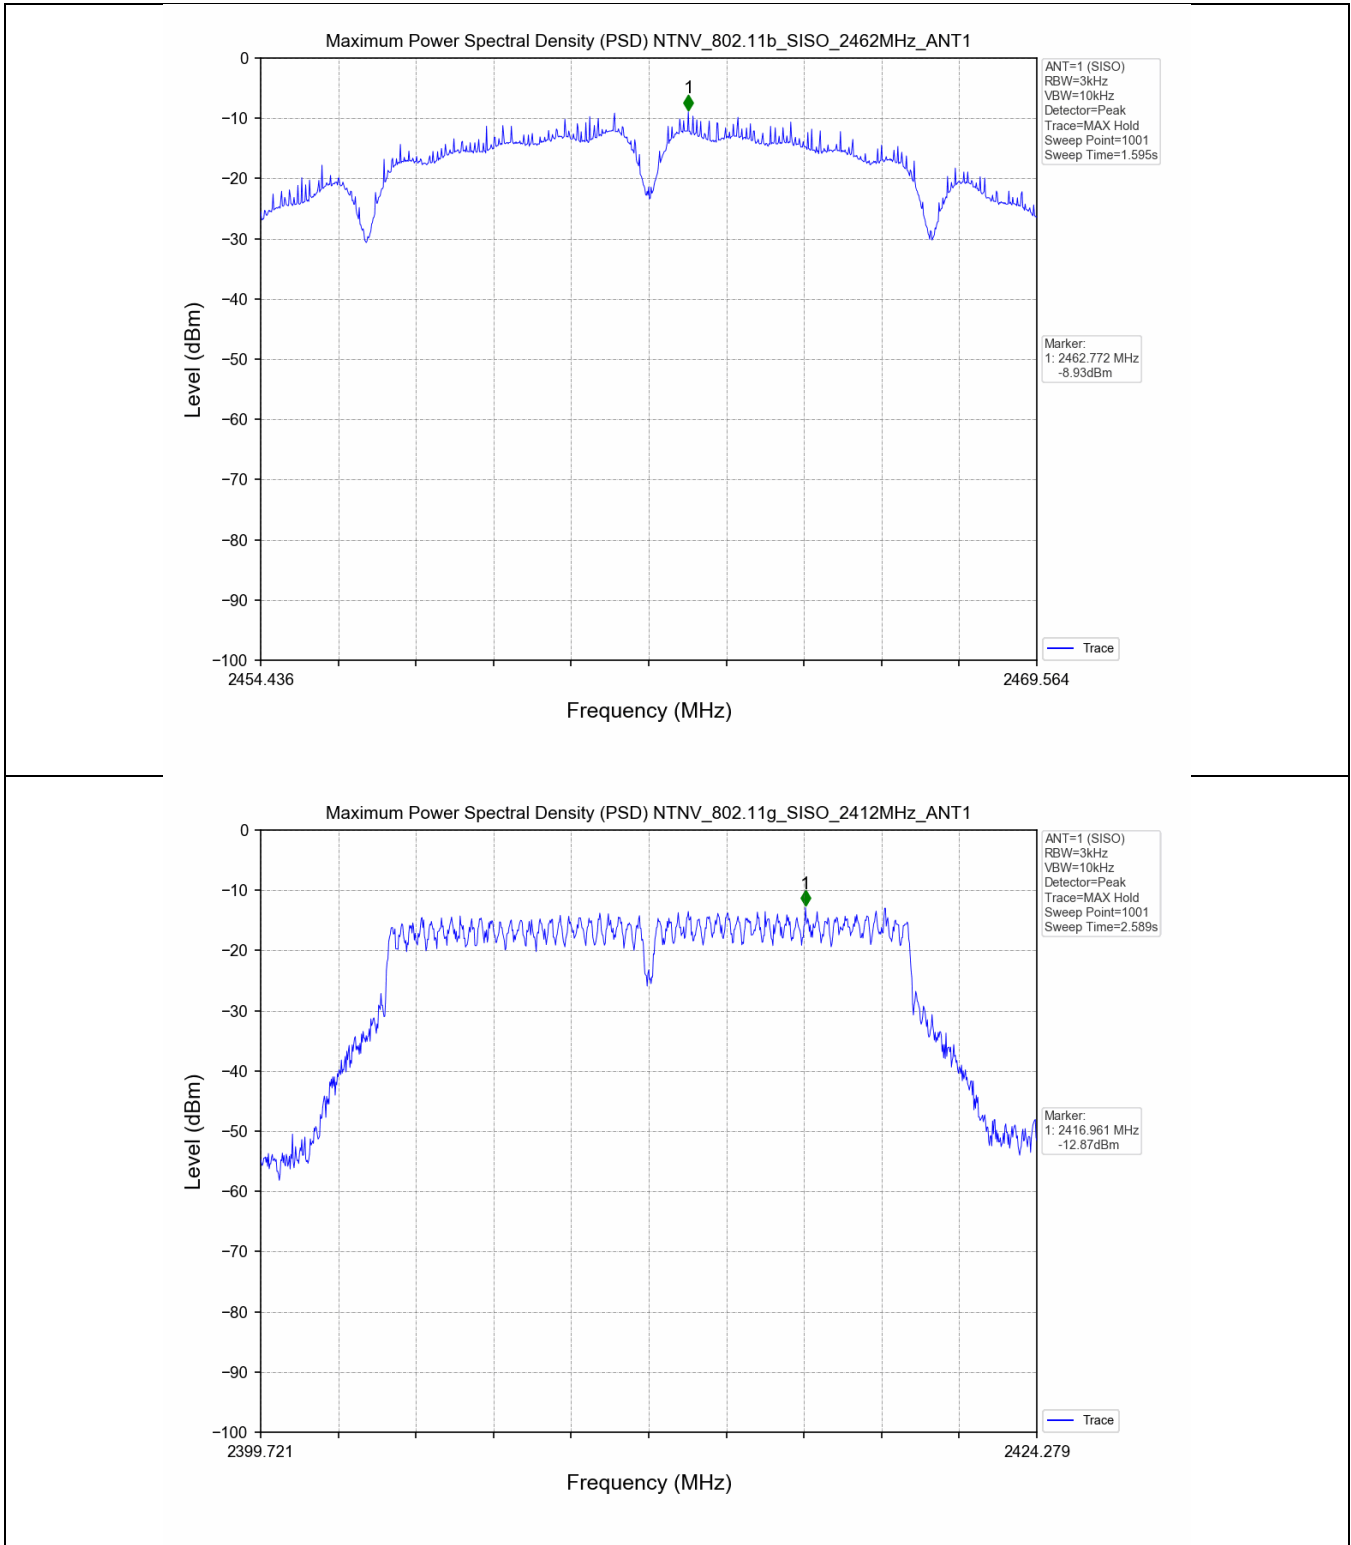

2.2 Test Graph - 6dB Bandwidth

2.3 Test Graph - 99% Occupied Bandwidth

3. Maximum Conducted Output Power

3.1 Test Result

Test Mode	Frequency (MHz)	Tx Type	Measured Peak Output Power (dBm)	Limits (dBm)	Verdict
			Ant 1		
802.11b	2412	SISO	20.00	30	PASS
	2437	SISO	20.80	30	PASS
	2462	SISO	20.15	30	PASS
802.11g	2412	SISO	22.29	30	PASS
	2437	SISO	23.06	30	PASS
	2462	SISO	22.94	30	PASS
802.11n(HT20)	2412	SISO	22.33	30	PASS
	2437	SISO	23.10	30	PASS
	2462	SISO	22.96	30	PASS
802.11n(HT40)	2422	SISO	22.79	30	PASS
	2437	SISO	23.08	30	PASS
	2452	SISO	23.11	30	PASS

3.2 Test Graph

4. Maximum Power Spectral Density (PSD)

4.1 Test Result

Test Mode	Frequency (MHz)	Tx Type	Maximum Power Spectral Density (dBm/3KHz)	Limits (dBm/3kHz)	Verdict
			Ant 1		
802.11b	2412	SISO	-9.40	≤8	PASS
	2437	SISO	-7.85	≤8	PASS
	2462	SISO	-8.93	≤8	PASS
802.11g	2412	SISO	-12.87	≤8	PASS
	2437	SISO	-12.10	≤8	PASS
	2462	SISO	-12.57	≤8	PASS
802.11n(HT20)	2412	SISO	-12.75	≤8	PASS
	2437	SISO	-12.19	≤8	PASS
	2462	SISO	-11.96	≤8	PASS
802.11n(HT40)	2422	SISO	-14.38	≤8	PASS
	2437	SISO	-14.30	≤8	PASS
	2452	SISO	-14.56	≤8	PASS

4.2 Test Graph

5. Unwanted Emissions in Non-restricted Frequency Bands

5.1 Test Result

Test Mode	Frequency (MHz)	TX Type	ANT No.	Spurious Conducted Emission (dBm)	Limits (dBm)	Verdict
802.11b	2412	SISO	1	Refer to test graph	-11.40	PASS
	2437	SISO	1	Refer to test graph	-11.40	PASS
	2462	SISO	1	Refer to test graph	-11.40	PASS
802.11g	2412	SISO	1	Refer to test graph	-15.75	PASS
	2437	SISO	1	Refer to test graph	-15.75	PASS
	2462	SISO	1	Refer to test graph	-15.75	PASS
802.11n(HT20)	2412	SISO	1	Refer to test graph	-15.81	PASS
	2437	SISO	1	Refer to test graph	-15.81	PASS
	2462	SISO	1	Refer to test graph	-15.81	PASS
802.11n(HT40)	2422	SISO	1	Refer to test graph	-18.62	PASS
	2437	SISO	1	Refer to test graph	-18.62	PASS
	2452	SISO	1	Refer to test graph	-18.62	PASS

5.2 Test Graph