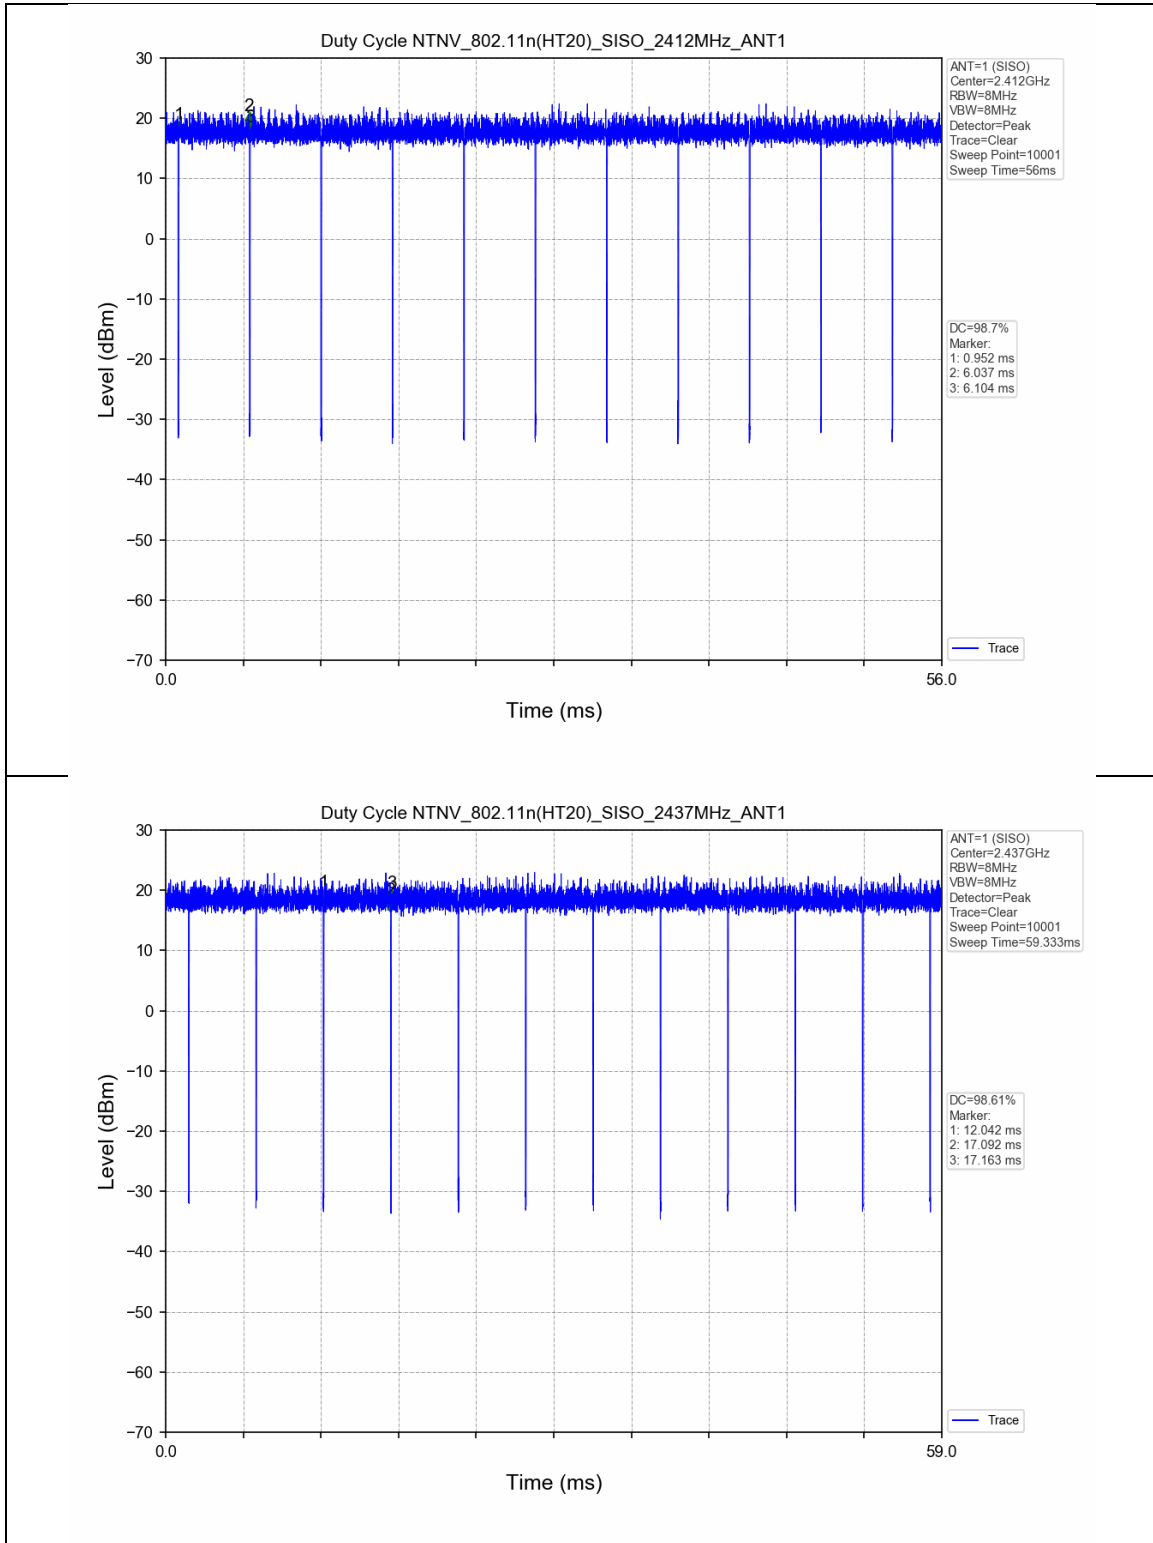

Appendix A for SHEM210400333901

1. Duty Cycle

1.1 Test Result

Test Mode	Channel Frequency(MHz)	TX Type	ANT No.	T_on (ms)	Period (ms)	Duty Cycle (%)	Duty Cycle Correction Factor (dB)
802.11b	2412	SISO	1	8.380	8.450	99.17	0.04
	2437	SISO	1	8.380	8.450	99.17	0.04
	2462	SISO	1	8.380	8.450	99.17	0.04
802.11g	2412	SISO	1	1.360	1.428	95.24	0.21
	2437	SISO	1	1.360	1.428	95.24	0.21
	2462	SISO	1	1.360	1.428	95.24	0.21
802.11n(HT20)	2412	SISO	1	5.085	5.152	98.70	0.06
	2437	SISO	1	5.050	5.121	98.61	0.06
	2462	SISO	1	5.051	5.122	98.61	0.06
802.11n(HT40)	2422	SISO	1	2.467	2.538	97.20	0.12
	2437	SISO	1	2.468	2.535	97.36	0.12
	2452	SISO	1	2.467	2.535	97.32	0.12

1.2 Test Graph

2. Bandwidth

2.1 Test Result

Test Mode	Frequency (MHz)	TX Type	ANT No.	6dB Bandwidth		Verdict
				Test Result (MHz)	Limits (MHz)	
802.11b	2412	SISO	1	9.631	≥0.5	PASS
	2437	SISO	1	10.047	≥0.5	PASS
	2462	SISO	1	10.085	≥0.5	PASS
802.11g	2412	SISO	1	16.372	≥0.5	PASS
	2437	SISO	1	16.400	≥0.5	PASS
	2462	SISO	1	16.397	≥0.5	PASS
802.11n(HT20)	2412	SISO	1	17.601	≥0.5	PASS
	2437	SISO	1	17.627	≥0.5	PASS
	2462	SISO	1	17.640	≥0.5	PASS
802.11n(HT40)	2422	SISO	1	36.079	≥0.5	PASS
	2437	SISO	1	36.359	≥0.5	PASS
	2452	SISO	1	36.367	≥0.5	PASS

2.2 Test Graph - 6dB Bandwidth

2.3 Test Graph - 99% Occupied Bandwidth

3. Maximum Conducted Output Power

3.1 Test Result

Test Mode	Frequency (MHz)	Tx Type	Measured Peak Output Power (dBm)	Limits (dBm)	Verdict
			Ant 1		
802.11b	2412	SISO	20.00	30	PASS
	2437	SISO	20.80	30	PASS
	2462	SISO	20.15	30	PASS
802.11g	2412	SISO	22.29	30	PASS
	2437	SISO	23.06	30	PASS
	2462	SISO	22.94	30	PASS
802.11n(HT20)	2412	SISO	22.33	30	PASS
	2437	SISO	23.10	30	PASS
	2462	SISO	22.96	30	PASS
802.11n(HT40)	2422	SISO	22.79	30	PASS
	2437	SISO	23.08	30	PASS
	2452	SISO	23.11	30	PASS

5.2 Test Graph