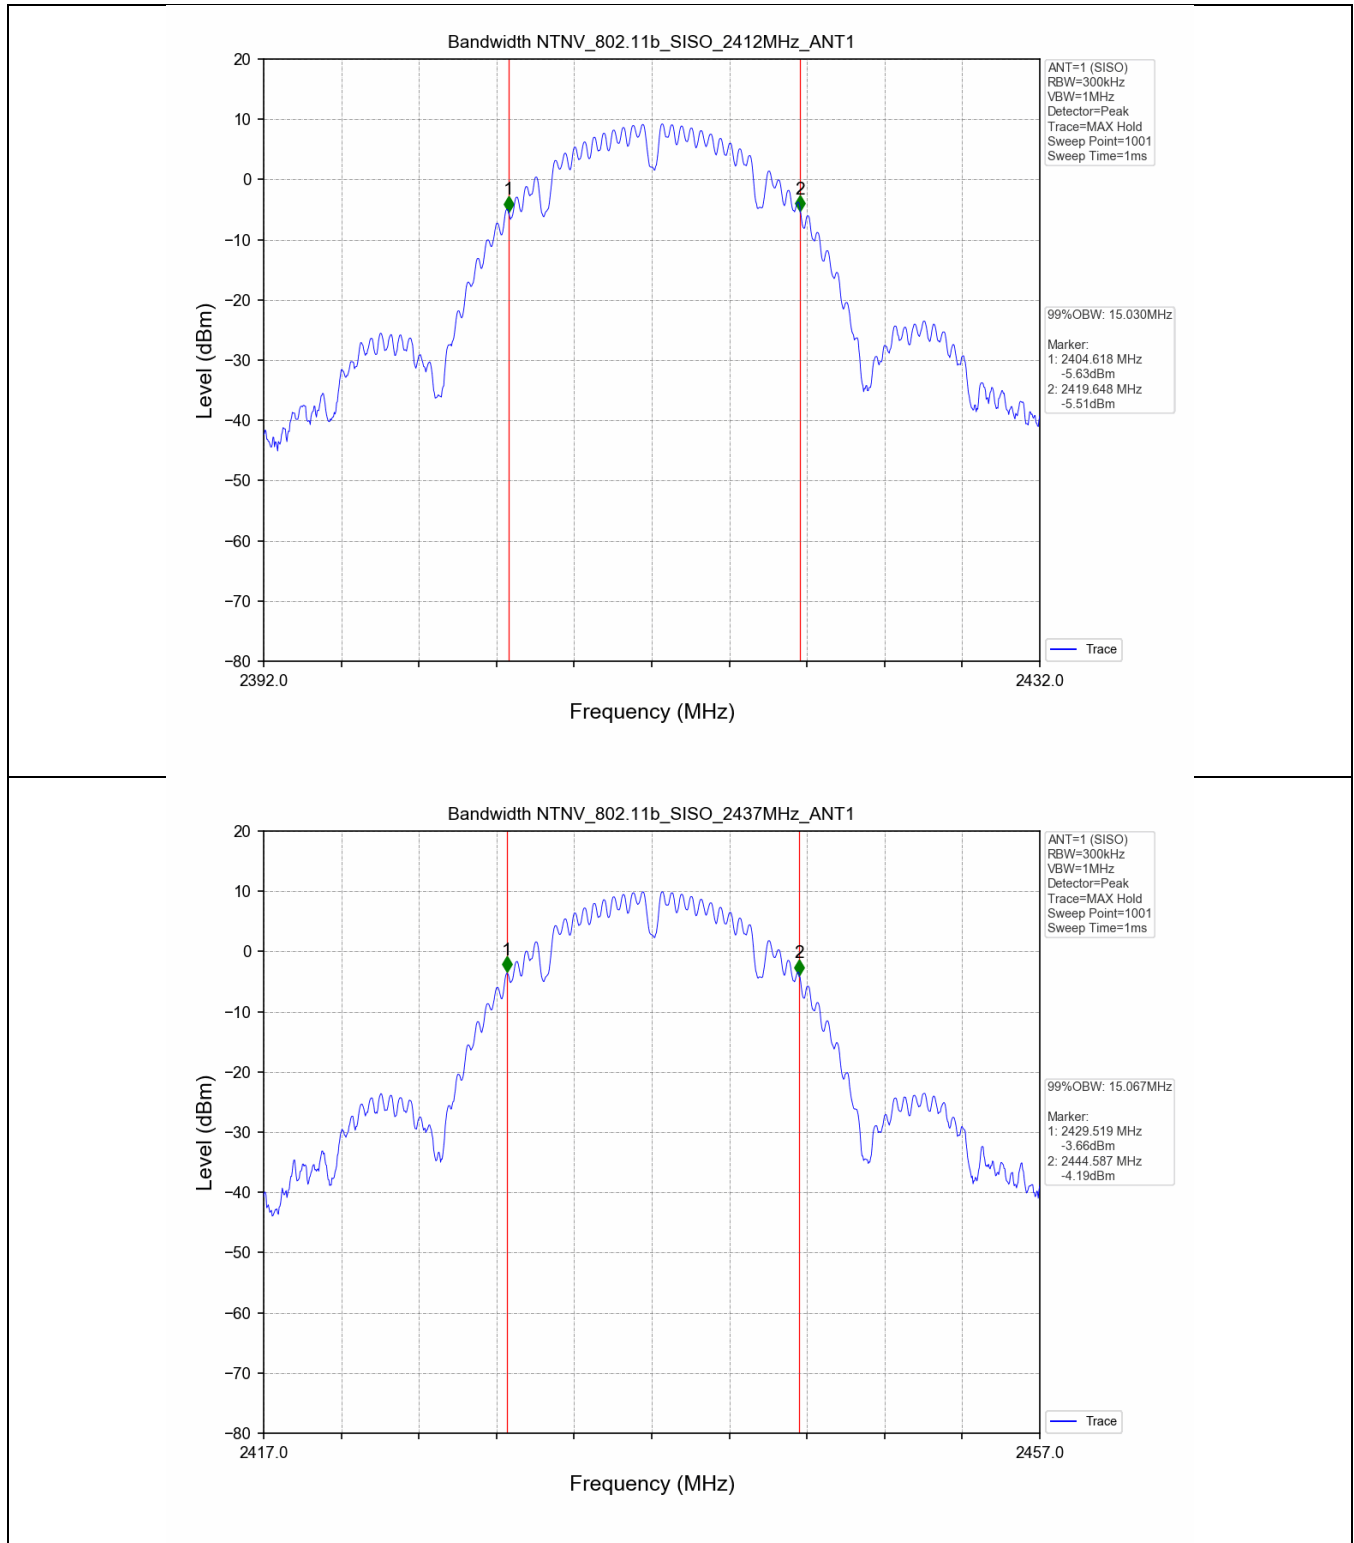

2.2 Test Graph - 6dB Bandwidth

2.3 Test Graph - 99% Occupied Bandwidth

3. Maximum Conducted Output Power

3.1 Test Result

Test Mode	Frequency (MHz)	Tx Type	Measured Peak Output Power (dBm)	Limits (dBm)	Verdict
			Ant 1		
802.11b	2412	SISO	20.00	30	PASS
	2437	SISO	20.80	30	PASS
	2462	SISO	20.15	30	PASS
802.11g	2412	SISO	22.29	30	PASS
	2437	SISO	23.06	30	PASS
	2462	SISO	22.94	30	PASS
802.11n(HT20)	2412	SISO	22.33	30	PASS
	2437	SISO	23.10	30	PASS
	2462	SISO	22.96	30	PASS
802.11n(HT40)	2422	SISO	22.79	30	PASS
	2437	SISO	23.08	30	PASS
	2452	SISO	23.11	30	PASS

3.2 Test Graph

4. Maximum Power Spectral Density (PSD)

4.1 Test Result

Test Mode	Frequency (MHz)	Tx Type	Maximum Power Spectral Density (dBm/3KHz)	Limits (dBm/3kHz)	Verdict
			Ant 1		
802.11b	2412	SISO	-9.40	≤8	PASS
	2437	SISO	-7.85	≤8	PASS
	2462	SISO	-8.93	≤8	PASS
802.11g	2412	SISO	-12.87	≤8	PASS
	2437	SISO	-12.10	≤8	PASS
	2462	SISO	-12.57	≤8	PASS
802.11n(HT20)	2412	SISO	-12.75	≤8	PASS
	2437	SISO	-12.19	≤8	PASS
	2462	SISO	-11.96	≤8	PASS
802.11n(HT40)	2422	SISO	-14.38	≤8	PASS
	2437	SISO	-14.30	≤8	PASS
	2452	SISO	-14.56	≤8	PASS

4.2 Test Graph

5. Unwanted Emissions in Non-restricted Frequency Bands

5.1 Test Result

Test Mode	Frequency (MHz)	TX Type	ANT No.	Spurious Conducted Emission (dBm)	Limits (dBm)	Verdict
802.11b	2412	SISO	1	Refer to test graph	-11.40	PASS
	2437	SISO	1	Refer to test graph	-11.40	PASS
	2462	SISO	1	Refer to test graph	-11.40	PASS
802.11g	2412	SISO	1	Refer to test graph	-15.75	PASS
	2437	SISO	1	Refer to test graph	-15.75	PASS
	2462	SISO	1	Refer to test graph	-15.75	PASS
802.11n(HT20)	2412	SISO	1	Refer to test graph	-15.81	PASS
	2437	SISO	1	Refer to test graph	-15.81	PASS
	2462	SISO	1	Refer to test graph	-15.81	PASS
802.11n(HT40)	2422	SISO	1	Refer to test graph	-18.62	PASS
	2437	SISO	1	Refer to test graph	-18.62	PASS
	2452	SISO	1	Refer to test graph	-18.62	PASS

5.2 Test Graph