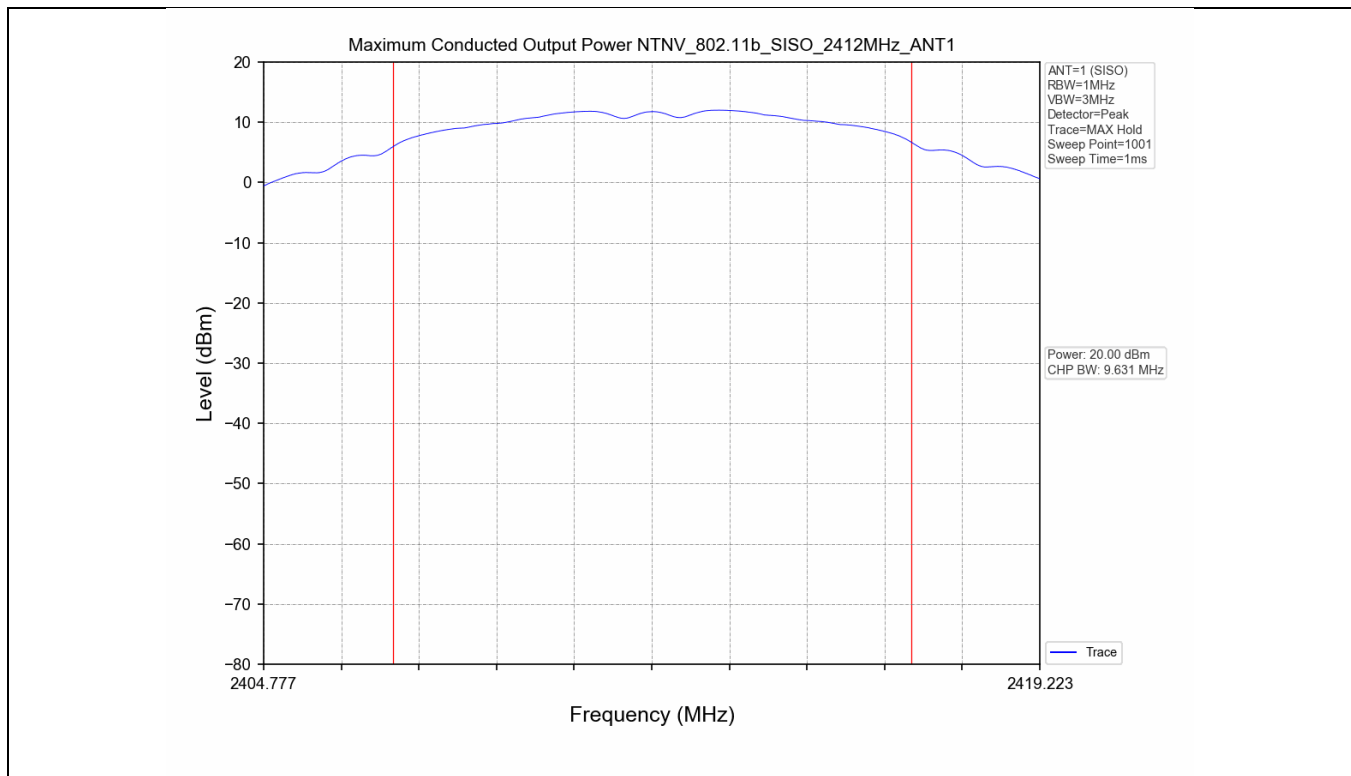

2.2 Test Graph - 6dB Bandwidth

2.3 Test Graph - 99% Occupied Bandwidth

3. Maximum Conducted Output Power

3.1 Test Result

Test Mode	Frequency (MHz)	Tx Type	Measured Peak Output Power (dBm)	Limits (dBm)	Verdict
			Ant 1		
802.11b	2412	SISO	20.00	30	PASS
	2437	SISO	20.80	30	PASS
	2462	SISO	20.15	30	PASS
802.11g	2412	SISO	22.29	30	PASS
	2437	SISO	23.06	30	PASS
	2462	SISO	22.94	30	PASS
802.11n(HT20)	2412	SISO	22.33	30	PASS
	2437	SISO	23.10	30	PASS
	2462	SISO	22.96	30	PASS
802.11n(HT40)	2422	SISO	22.79	30	PASS
	2437	SISO	23.08	30	PASS
	2452	SISO	23.11	30	PASS

3.2 Test Graph

4. Maximum Power Spectral Density (PSD)

4.1 Test Result

Test Mode	Frequency (MHz)	Tx Type	Maximum Power Spectral Density (dBm/3KHz)	Limits (dBm/3kHz)	Verdict
			Ant 1		
802.11b	2412	SISO	-9.40	≤8	PASS
	2437	SISO	-7.85	≤8	PASS
	2462	SISO	-8.93	≤8	PASS
802.11g	2412	SISO	-12.87	≤8	PASS
	2437	SISO	-12.10	≤8	PASS
	2462	SISO	-12.57	≤8	PASS
802.11n(HT20)	2412	SISO	-12.75	≤8	PASS
	2437	SISO	-12.19	≤8	PASS
	2462	SISO	-11.96	≤8	PASS
802.11n(HT40)	2422	SISO	-14.38	≤8	PASS
	2437	SISO	-14.30	≤8	PASS
	2452	SISO	-14.56	≤8	PASS