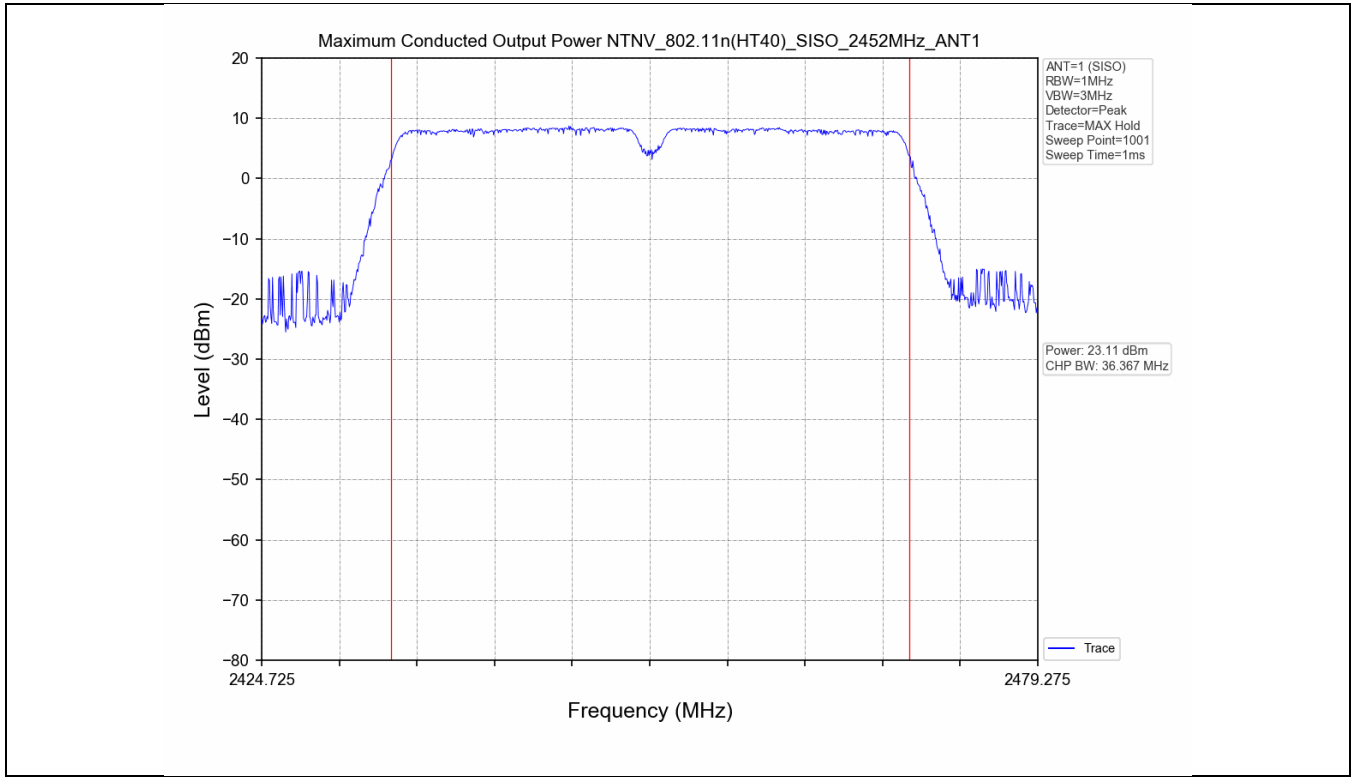

3.2 Test Graph

4. Maximum Power Spectral Density (PSD)

4.1 Test Result

Test Mode	Frequency (MHz)	Tx Type	Maximum Power Spectral Density (dBm/3KHz)	Limits (dBm/3kHz)	Verdict
			Ant 1		
802.11b	2412	SISO	-9.40	≤8	PASS
	2437	SISO	-7.85	≤8	PASS
	2462	SISO	-8.93	≤8	PASS
802.11g	2412	SISO	-12.87	≤8	PASS
	2437	SISO	-12.10	≤8	PASS
	2462	SISO	-12.57	≤8	PASS
802.11n(HT20)	2412	SISO	-12.75	≤8	PASS
	2437	SISO	-12.19	≤8	PASS
	2462	SISO	-11.96	≤8	PASS
802.11n(HT40)	2422	SISO	-14.38	≤8	PASS
	2437	SISO	-14.30	≤8	PASS
	2452	SISO	-14.56	≤8	PASS

4.2 Test Graph

5. Unwanted Emissions in Non-restricted Frequency Bands

5.1 Test Result

Test Mode	Frequency (MHz)	TX Type	ANT No.	Spurious Conducted Emission (dBm)	Limits (dBm)	Verdict
802.11b	2412	SISO	1	Refer to test graph	-11.40	PASS
	2437	SISO	1	Refer to test graph	-11.40	PASS
	2462	SISO	1	Refer to test graph	-11.40	PASS
802.11g	2412	SISO	1	Refer to test graph	-15.75	PASS
	2437	SISO	1	Refer to test graph	-15.75	PASS
	2462	SISO	1	Refer to test graph	-15.75	PASS
802.11n(HT20)	2412	SISO	1	Refer to test graph	-15.81	PASS
	2437	SISO	1	Refer to test graph	-15.81	PASS
	2462	SISO	1	Refer to test graph	-15.81	PASS
802.11n(HT40)	2422	SISO	1	Refer to test graph	-18.62	PASS
	2437	SISO	1	Refer to test graph	-18.62	PASS
	2452	SISO	1	Refer to test graph	-18.62	PASS

5.2 Test Graph