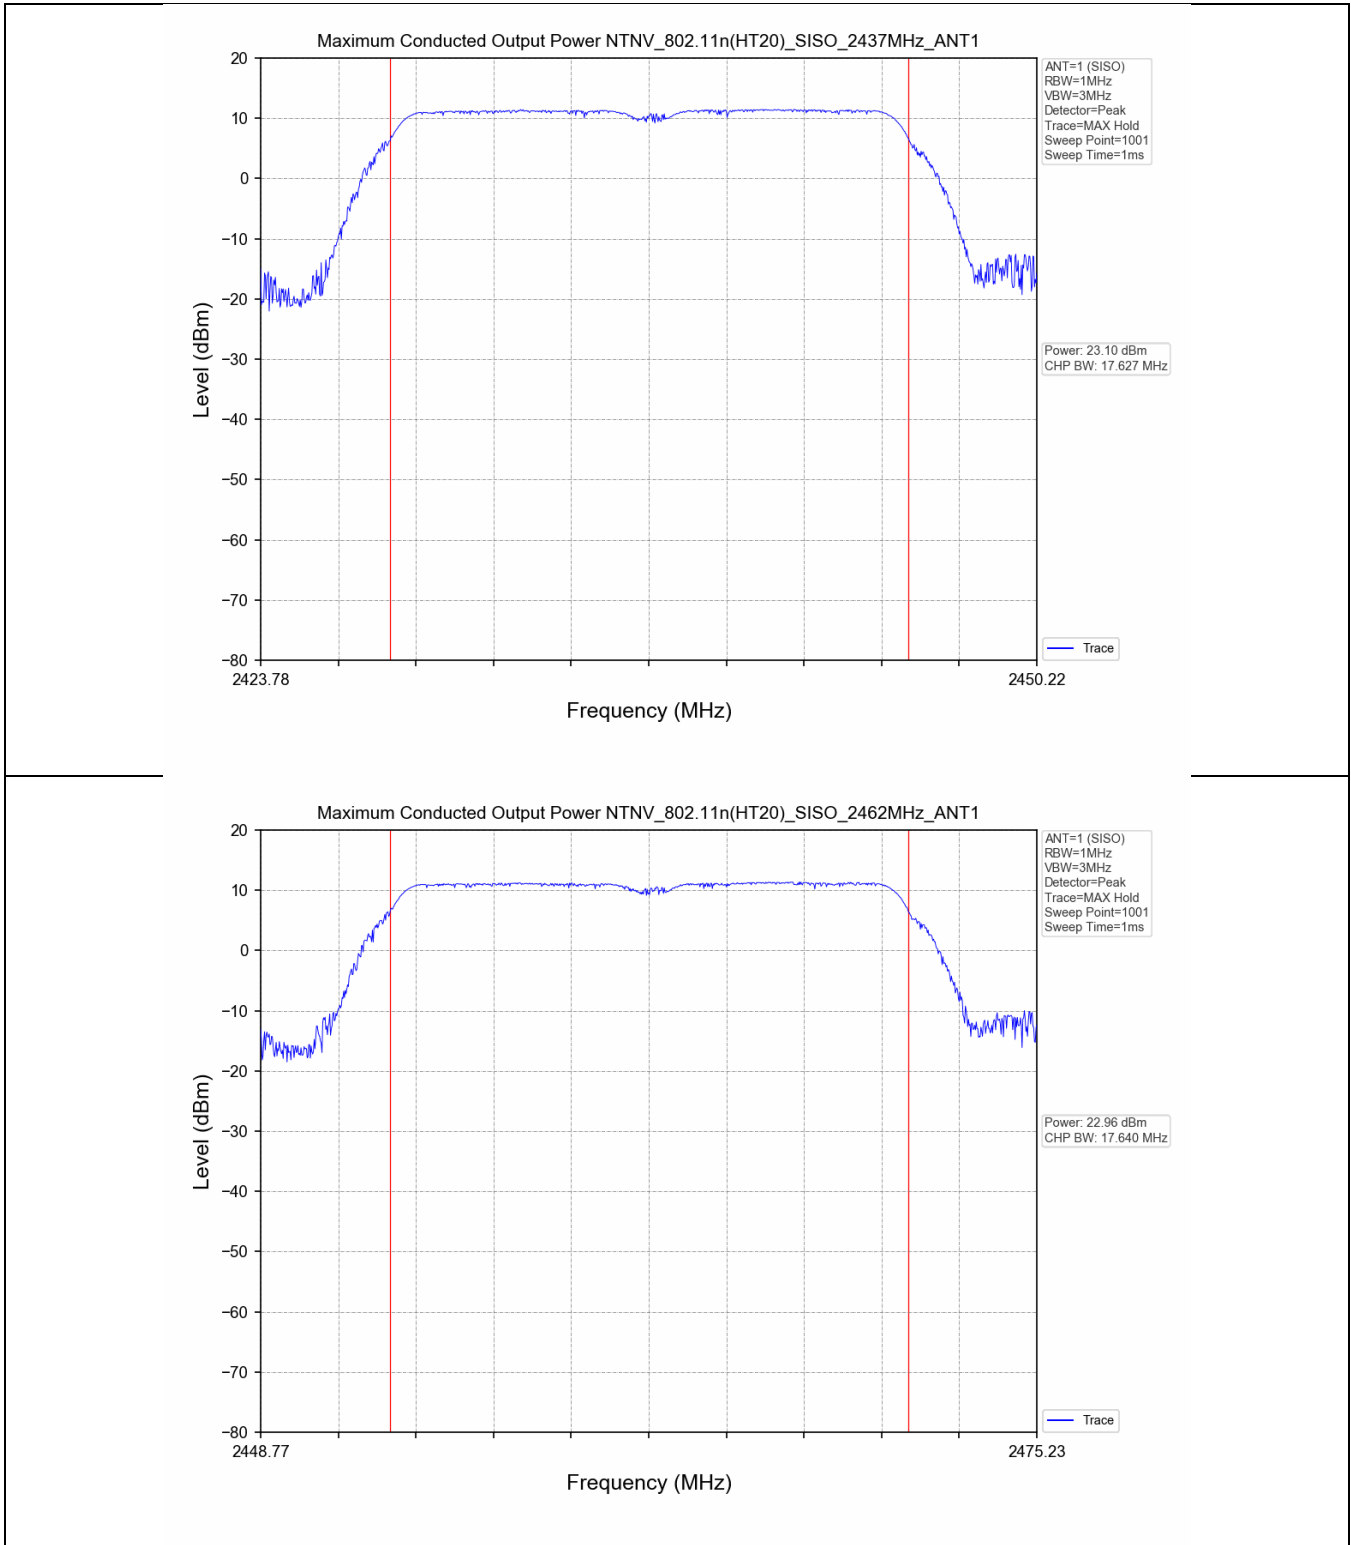

2.2 Test Graph - 6dB Bandwidth

2.3 Test Graph - 99% Occupied Bandwidth

3. Maximum Conducted Output Power

3.1 Test Result

Test Mode	Frequency (MHz)	Tx Type	Measured Peak Output Power (dBm)	Limits (dBm)	Verdict
			Ant 1		
802.11b	2412	SISO	20.00	30	PASS
	2437	SISO	20.80	30	PASS
	2462	SISO	20.15	30	PASS
802.11g	2412	SISO	22.29	30	PASS
	2437	SISO	23.06	30	PASS
	2462	SISO	22.94	30	PASS
802.11n(HT20)	2412	SISO	22.33	30	PASS
	2437	SISO	23.10	30	PASS
	2462	SISO	22.96	30	PASS
802.11n(HT40)	2422	SISO	22.79	30	PASS
	2437	SISO	23.08	30	PASS
	2452	SISO	23.11	30	PASS

3.2 Test Graph

4. Maximum Power Spectral Density (PSD)

4.1 Test Result

Test Mode	Frequency (MHz)	Tx Type	Maximum Power Spectral Density (dBm/3KHz)	Limits (dBm/3kHz)	Verdict
			Ant 1		
802.11b	2412	SISO	-9.40	≤8	PASS
	2437	SISO	-7.85	≤8	PASS
	2462	SISO	-8.93	≤8	PASS
802.11g	2412	SISO	-12.87	≤8	PASS
	2437	SISO	-12.10	≤8	PASS
	2462	SISO	-12.57	≤8	PASS
802.11n(HT20)	2412	SISO	-12.75	≤8	PASS
	2437	SISO	-12.19	≤8	PASS
	2462	SISO	-11.96	≤8	PASS
802.11n(HT40)	2422	SISO	-14.38	≤8	PASS
	2437	SISO	-14.30	≤8	PASS
	2452	SISO	-14.56	≤8	PASS

4.2 Test Graph

5. Unwanted Emissions in Non-restricted Frequency Bands

5.1 Test Result

Test Mode	Frequency (MHz)	TX Type	ANT No.	Spurious Conducted Emission (dBm)	Limits (dBm)	Verdict
802.11b	2412	SISO	1	Refer to test graph	-11.40	PASS
	2437	SISO	1	Refer to test graph	-11.40	PASS
	2462	SISO	1	Refer to test graph	-11.40	PASS
802.11g	2412	SISO	1	Refer to test graph	-15.75	PASS
	2437	SISO	1	Refer to test graph	-15.75	PASS
	2462	SISO	1	Refer to test graph	-15.75	PASS
802.11n(HT20)	2412	SISO	1	Refer to test graph	-15.81	PASS
	2437	SISO	1	Refer to test graph	-15.81	PASS
	2462	SISO	1	Refer to test graph	-15.81	PASS
802.11n(HT40)	2422	SISO	1	Refer to test graph	-18.62	PASS
	2437	SISO	1	Refer to test graph	-18.62	PASS
	2452	SISO	1	Refer to test graph	-18.62	PASS

5.2 Test Graph