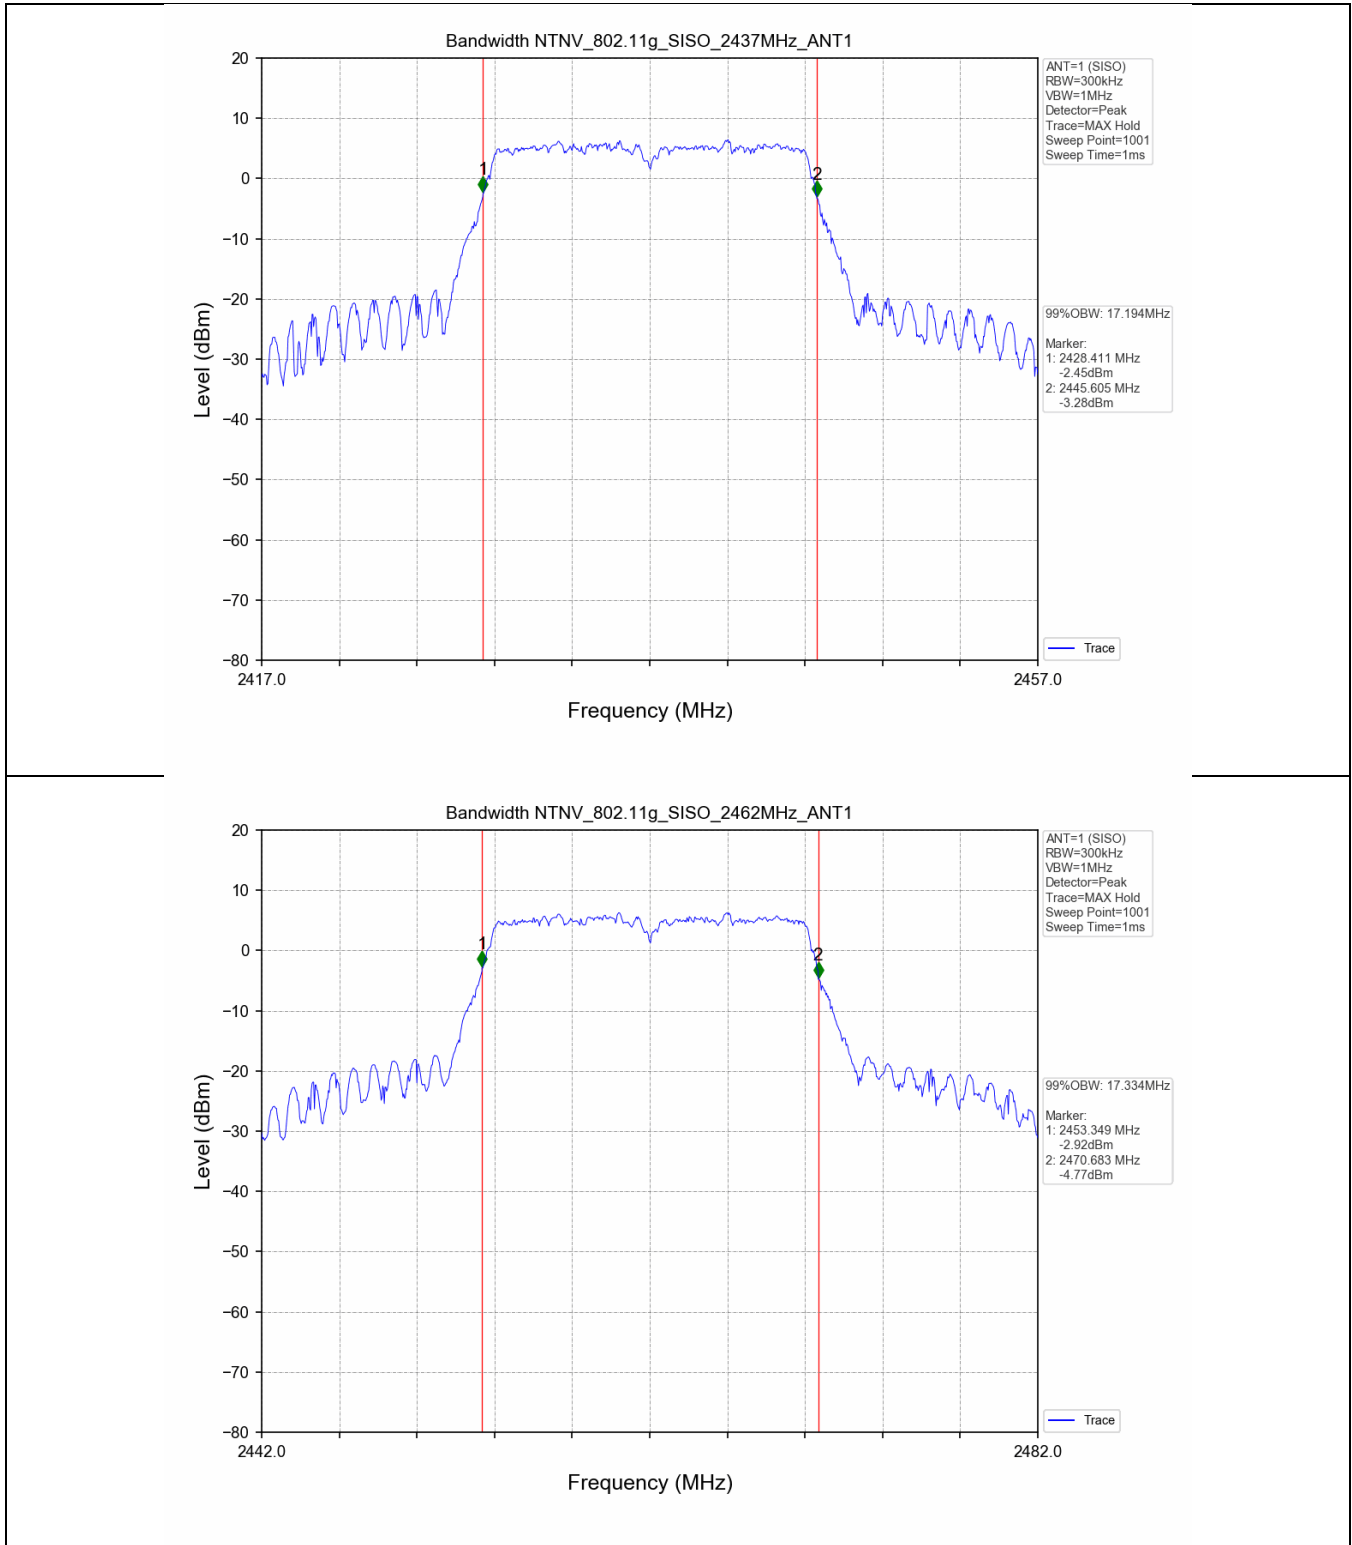

2.2 Test Graph - 6dB Bandwidth

2.3 Test Graph - 99% Occupied Bandwidth

3. Maximum Conducted Output Power

3.1 Test Result

Test Mode	Frequency (MHz)	Tx Type	Measured Peak Output Power (dBm)	Limits (dBm)	Verdict
			Ant 1		
802.11b	2412	SISO	20.00	30	PASS
	2437	SISO	20.80	30	PASS
	2462	SISO	20.15	30	PASS
802.11g	2412	SISO	22.29	30	PASS
	2437	SISO	23.06	30	PASS
	2462	SISO	22.94	30	PASS
802.11n(HT20)	2412	SISO	22.33	30	PASS
	2437	SISO	23.10	30	PASS
	2462	SISO	22.96	30	PASS
802.11n(HT40)	2422	SISO	22.79	30	PASS
	2437	SISO	23.08	30	PASS
	2452	SISO	23.11	30	PASS

3.2 Test Graph

4. Maximum Power Spectral Density (PSD)

4.1 Test Result

Test Mode	Frequency (MHz)	Tx Type	Maximum Power Spectral Density (dBm/3KHz)	Limits (dBm/3kHz)	Verdict
			Ant 1		
802.11b	2412	SISO	-9.40	≤8	PASS
	2437	SISO	-7.85	≤8	PASS
	2462	SISO	-8.93	≤8	PASS
802.11g	2412	SISO	-12.87	≤8	PASS
	2437	SISO	-12.10	≤8	PASS
	2462	SISO	-12.57	≤8	PASS
802.11n(HT20)	2412	SISO	-12.75	≤8	PASS
	2437	SISO	-12.19	≤8	PASS
	2462	SISO	-11.96	≤8	PASS
802.11n(HT40)	2422	SISO	-14.38	≤8	PASS
	2437	SISO	-14.30	≤8	PASS
	2452	SISO	-14.56	≤8	PASS

4.2 Test Graph

5. Unwanted Emissions in Non-restricted Frequency Bands

5.1 Test Result

Test Mode	Frequency (MHz)	TX Type	ANT No.	Spurious Conducted Emission (dBm)	Limits (dBm)	Verdict
802.11b	2412	SISO	1	Refer to test graph	-11.40	PASS
	2437	SISO	1	Refer to test graph	-11.40	PASS
	2462	SISO	1	Refer to test graph	-11.40	PASS
802.11g	2412	SISO	1	Refer to test graph	-15.75	PASS
	2437	SISO	1	Refer to test graph	-15.75	PASS
	2462	SISO	1	Refer to test graph	-15.75	PASS
802.11n(HT20)	2412	SISO	1	Refer to test graph	-15.81	PASS
	2437	SISO	1	Refer to test graph	-15.81	PASS
	2462	SISO	1	Refer to test graph	-15.81	PASS
802.11n(HT40)	2422	SISO	1	Refer to test graph	-18.62	PASS
	2437	SISO	1	Refer to test graph	-18.62	PASS
	2452	SISO	1	Refer to test graph	-18.62	PASS

5.2 Test Graph