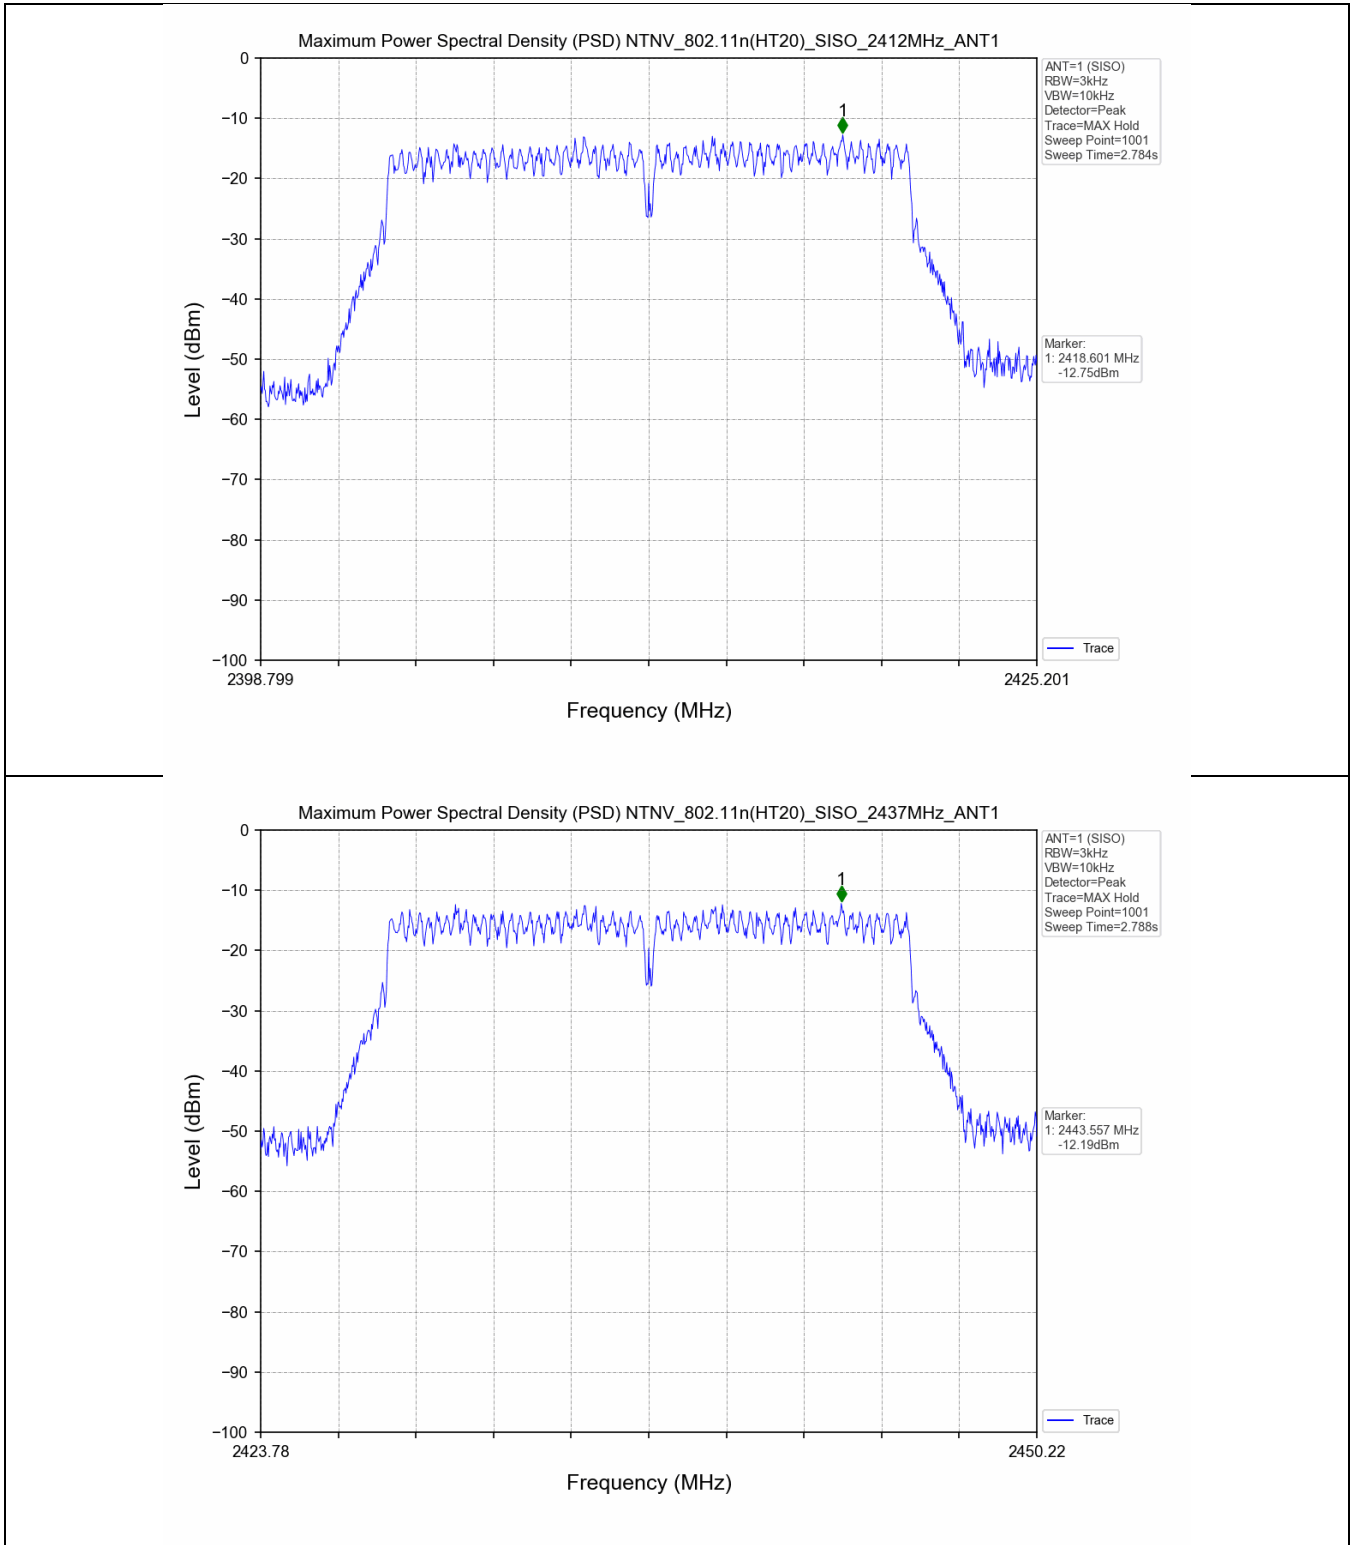

2.2 Test Graph - 6dB Bandwidth

2.3 Test Graph - 99% Occupied Bandwidth

3. Maximum Conducted Output Power

3.1 Test Result

Test Mode	Frequency (MHz)	Tx Type	Measured Peak Output Power (dBm)	Limits (dBm)	Verdict
			Ant 1		
802.11b	2412	SISO	20.00	30	PASS
	2437	SISO	20.80	30	PASS
	2462	SISO	20.15	30	PASS
802.11g	2412	SISO	22.29	30	PASS
	2437	SISO	23.06	30	PASS
	2462	SISO	22.94	30	PASS
802.11n(HT20)	2412	SISO	22.33	30	PASS
	2437	SISO	23.10	30	PASS
	2462	SISO	22.96	30	PASS
802.11n(HT40)	2422	SISO	22.79	30	PASS
	2437	SISO	23.08	30	PASS
	2452	SISO	23.11	30	PASS

3.2 Test Graph

4. Maximum Power Spectral Density (PSD)

4.1 Test Result

Test Mode	Frequency (MHz)	Tx Type	Maximum Power Spectral Density (dBm/3KHz)	Limits (dBm/3kHz)	Verdict
			Ant 1		
802.11b	2412	SISO	-9.40	≤8	PASS
	2437	SISO	-7.85	≤8	PASS
	2462	SISO	-8.93	≤8	PASS
802.11g	2412	SISO	-12.87	≤8	PASS
	2437	SISO	-12.10	≤8	PASS
	2462	SISO	-12.57	≤8	PASS
802.11n(HT20)	2412	SISO	-12.75	≤8	PASS
	2437	SISO	-12.19	≤8	PASS
	2462	SISO	-11.96	≤8	PASS
802.11n(HT40)	2422	SISO	-14.38	≤8	PASS
	2437	SISO	-14.30	≤8	PASS
	2452	SISO	-14.56	≤8	PASS

4.2 Test Graph

5. Unwanted Emissions in Non-restricted Frequency Bands

5.1 Test Result

Test Mode	Frequency (MHz)	TX Type	ANT No.	Spurious Conducted Emission (dBm)	Limits (dBm)	Verdict
802.11b	2412	SISO	1	Refer to test graph	-11.40	PASS
	2437	SISO	1	Refer to test graph	-11.40	PASS
	2462	SISO	1	Refer to test graph	-11.40	PASS
802.11g	2412	SISO	1	Refer to test graph	-15.75	PASS
	2437	SISO	1	Refer to test graph	-15.75	PASS
	2462	SISO	1	Refer to test graph	-15.75	PASS
802.11n(HT20)	2412	SISO	1	Refer to test graph	-15.81	PASS
	2437	SISO	1	Refer to test graph	-15.81	PASS
	2462	SISO	1	Refer to test graph	-15.81	PASS
802.11n(HT40)	2422	SISO	1	Refer to test graph	-18.62	PASS
	2437	SISO	1	Refer to test graph	-18.62	PASS
	2452	SISO	1	Refer to test graph	-18.62	PASS

5.2 Test Graph