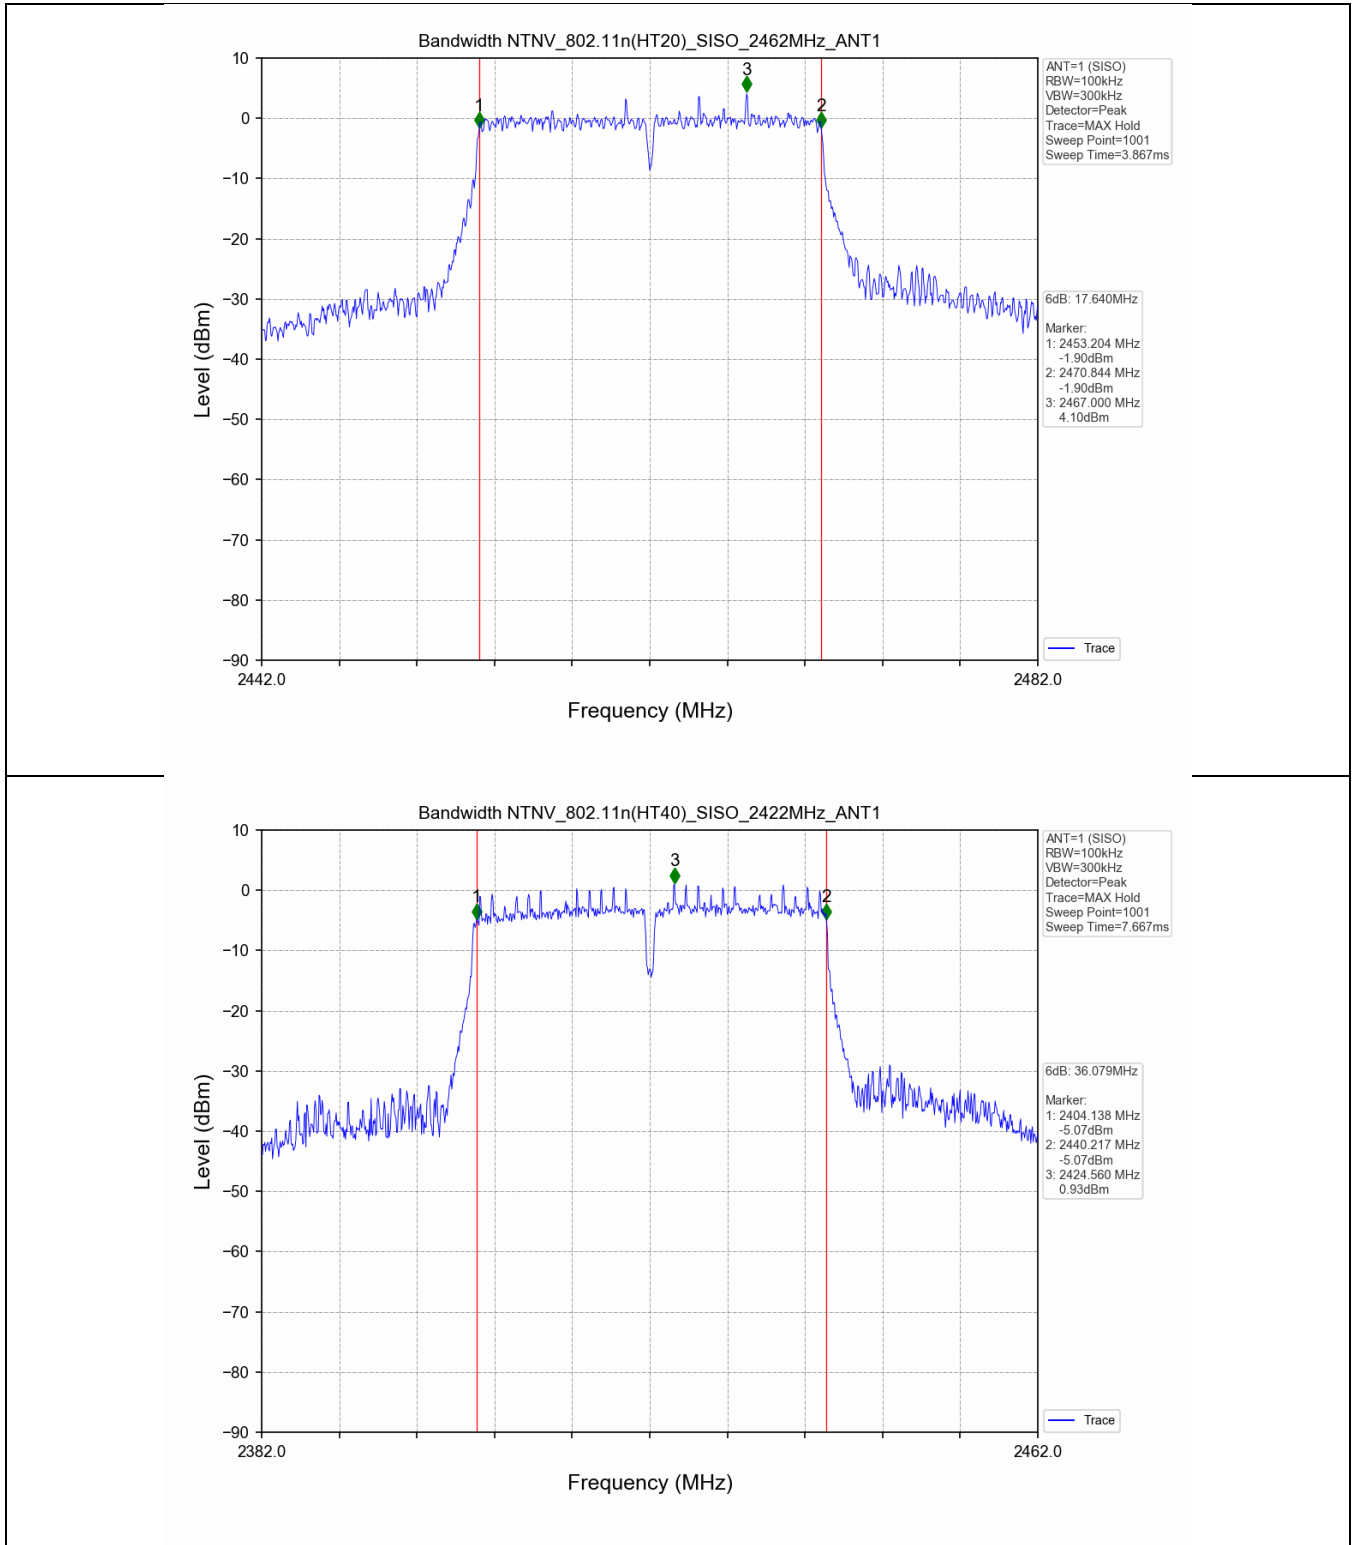

Test Mode	Frequency (MHz)	TX Type	ANT No.	99% Occupied Bandwidth	
				Test Result (MHz)	
802.11b	2412	SISO	1	15.030	Only for Report Use
	2437	SISO	1	15.067	Only for Report Use
	2462	SISO	1	15.133	Only for Report Use
802.11g	2412	SISO	1	17.214	Only for Report Use
	2437	SISO	1	17.194	Only for Report Use
	2462	SISO	1	17.334	Only for Report Use
802.11n(HT20)	2412	SISO	1	18.009	Only for Report Use
	2437	SISO	1	18.032	Only for Report Use
	2462	SISO	1	18.125	Only for Report Use
802.11n(HT40)	2422	SISO	1	36.840	Only for Report Use
	2437	SISO	1	36.925	Only for Report Use
	2452	SISO	1	37.030	Only for Report Use

2.2 Test Graph - 6dB Bandwidth

2.3 Test Graph - 99% Occupied Bandwidth

3. Maximum Conducted Output Power

3.1 Test Result

Test Mode	Frequency (MHz)	Tx Type	Measured Peak Output Power (dBm)	Limits (dBm)	Verdict
			Ant 1		
802.11b	2412	SISO	20.00	30	PASS
	2437	SISO	20.80	30	PASS
	2462	SISO	20.15	30	PASS
802.11g	2412	SISO	22.29	30	PASS
	2437	SISO	23.06	30	PASS
	2462	SISO	22.94	30	PASS
802.11n(HT20)	2412	SISO	22.33	30	PASS
	2437	SISO	23.10	30	PASS
	2462	SISO	22.96	30	PASS
802.11n(HT40)	2422	SISO	22.79	30	PASS
	2437	SISO	23.08	30	PASS
	2452	SISO	23.11	30	PASS

5.2 Test Graph