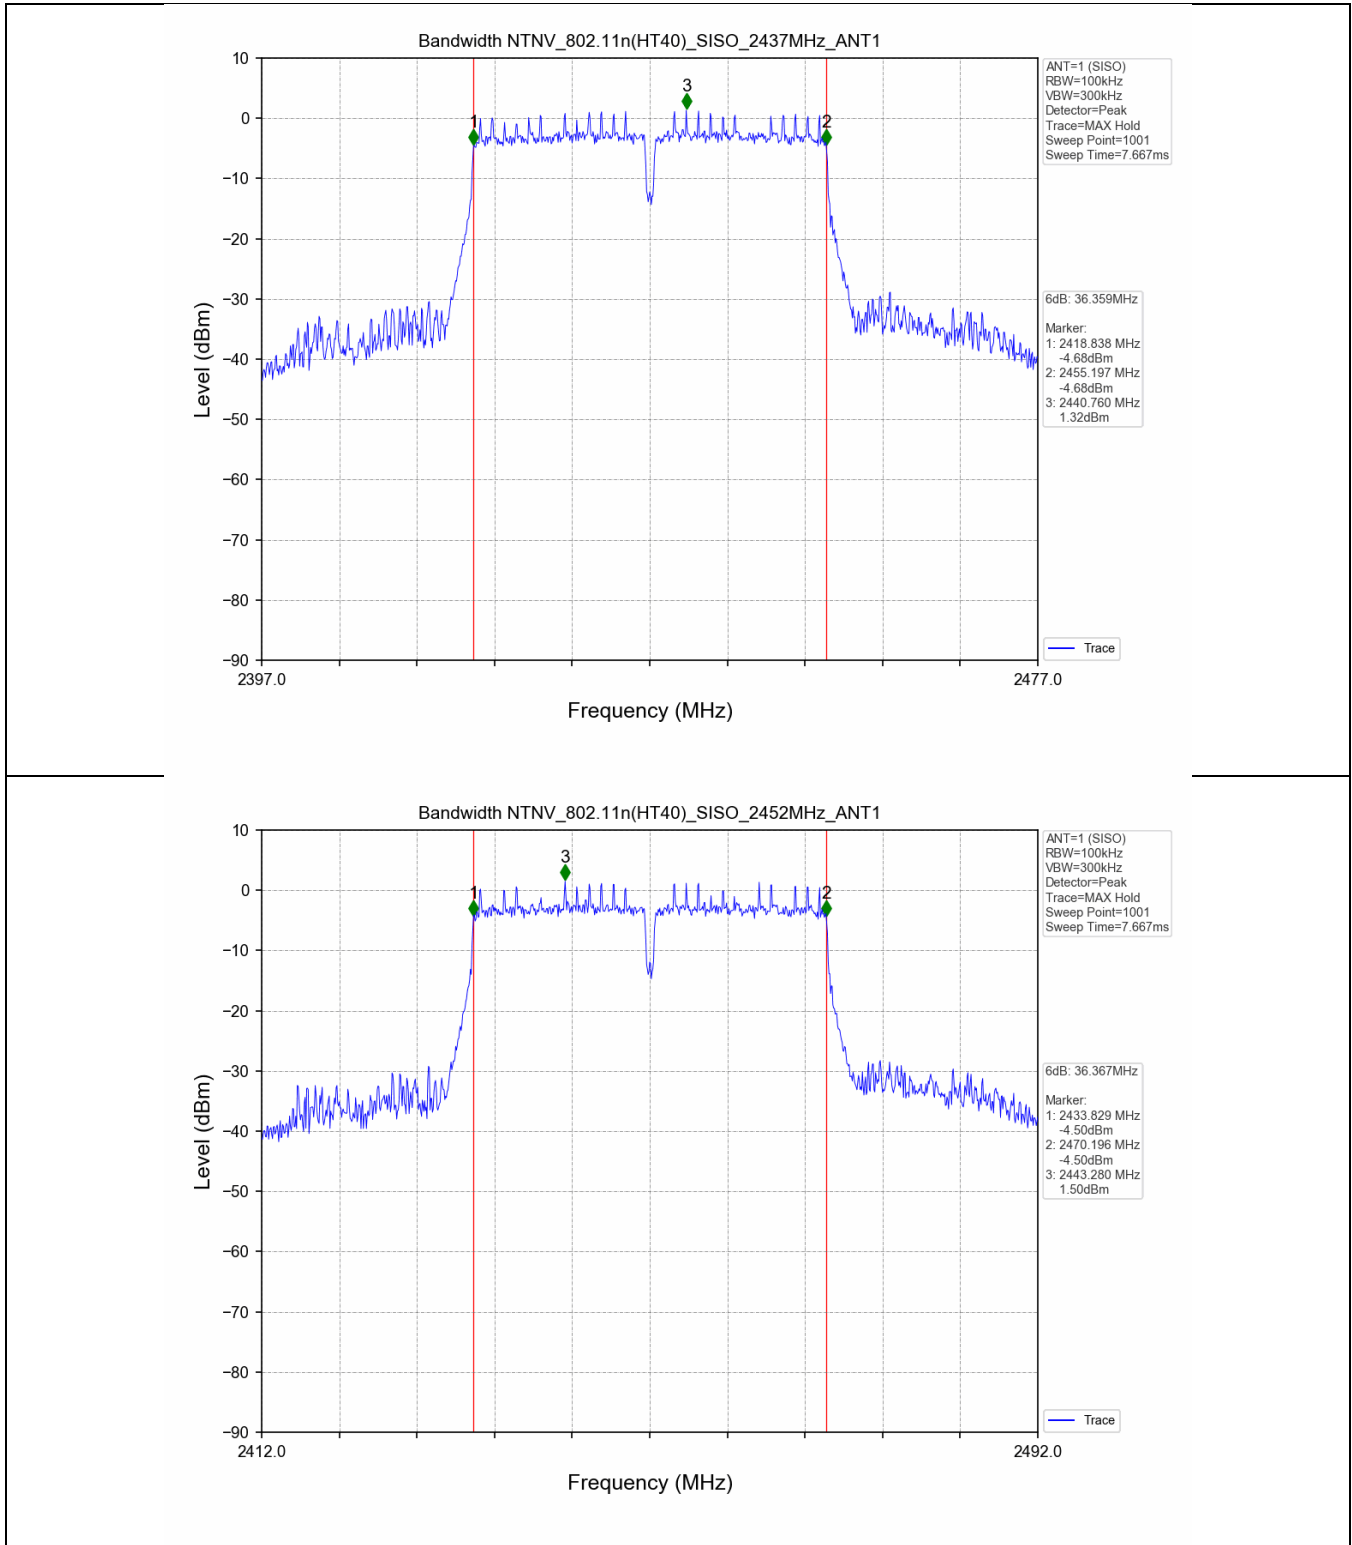

2.2 Test Graph - 6dB Bandwidth

2.3 Test Graph - 99% Occupied Bandwidth

3. Maximum Conducted Output Power

3.1 Test Result

Test Mode	Frequency (MHz)	Tx Type	Measured Peak Output Power (dBm)	Limits (dBm)	Verdict
			Ant 1		
802.11b	2412	SISO	20.00	30	PASS
	2437	SISO	20.80	30	PASS
	2462	SISO	20.15	30	PASS
802.11g	2412	SISO	22.29	30	PASS
	2437	SISO	23.06	30	PASS
	2462	SISO	22.94	30	PASS
802.11n(HT20)	2412	SISO	22.33	30	PASS
	2437	SISO	23.10	30	PASS
	2462	SISO	22.96	30	PASS
802.11n(HT40)	2422	SISO	22.79	30	PASS
	2437	SISO	23.08	30	PASS
	2452	SISO	23.11	30	PASS

3.2 Test Graph

4. Maximum Power Spectral Density (PSD)

4.1 Test Result

Test Mode	Frequency (MHz)	Tx Type	Maximum Power Spectral Density (dBm/3KHz)	Limits (dBm/3kHz)	Verdict
			Ant 1		
802.11b	2412	SISO	-9.40	≤8	PASS
	2437	SISO	-7.85	≤8	PASS
	2462	SISO	-8.93	≤8	PASS
802.11g	2412	SISO	-12.87	≤8	PASS
	2437	SISO	-12.10	≤8	PASS
	2462	SISO	-12.57	≤8	PASS
802.11n(HT20)	2412	SISO	-12.75	≤8	PASS
	2437	SISO	-12.19	≤8	PASS
	2462	SISO	-11.96	≤8	PASS
802.11n(HT40)	2422	SISO	-14.38	≤8	PASS
	2437	SISO	-14.30	≤8	PASS
	2452	SISO	-14.56	≤8	PASS

4.2 Test Graph

5. Unwanted Emissions in Non-restricted Frequency Bands

5.1 Test Result

Test Mode	Frequency (MHz)	TX Type	ANT No.	Spurious Conducted Emission (dBm)	Limits (dBm)	Verdict
802.11b	2412	SISO	1	Refer to test graph	-11.40	PASS
	2437	SISO	1	Refer to test graph	-11.40	PASS
	2462	SISO	1	Refer to test graph	-11.40	PASS
802.11g	2412	SISO	1	Refer to test graph	-15.75	PASS
	2437	SISO	1	Refer to test graph	-15.75	PASS
	2462	SISO	1	Refer to test graph	-15.75	PASS
802.11n(HT20)	2412	SISO	1	Refer to test graph	-15.81	PASS
	2437	SISO	1	Refer to test graph	-15.81	PASS
	2462	SISO	1	Refer to test graph	-15.81	PASS
802.11n(HT40)	2422	SISO	1	Refer to test graph	-18.62	PASS
	2437	SISO	1	Refer to test graph	-18.62	PASS
	2452	SISO	1	Refer to test graph	-18.62	PASS

5.2 Test Graph