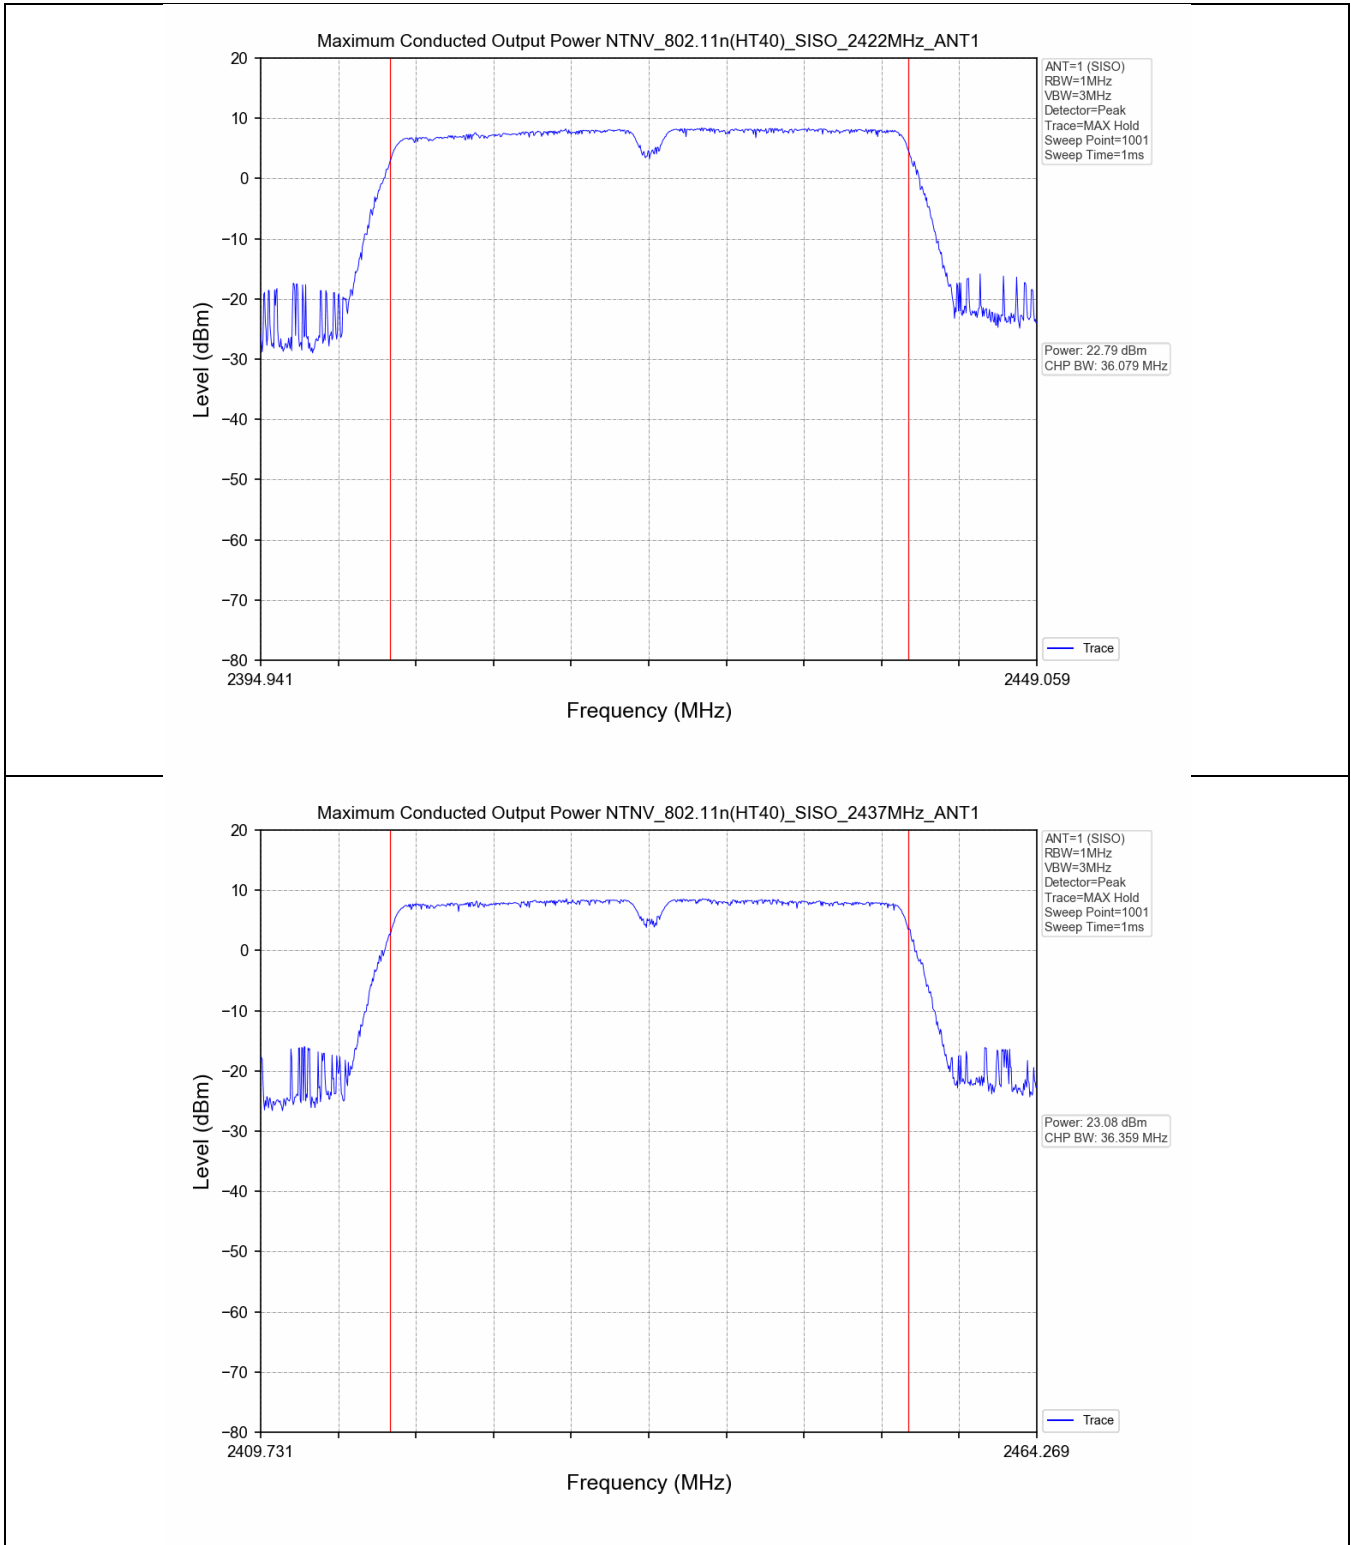

2.2 Test Graph - 6dB Bandwidth

2.3 Test Graph - 99% Occupied Bandwidth

3. Maximum Conducted Output Power

3.1 Test Result

Test Mode	Frequency (MHz)	Tx Type	Measured Peak Output Power (dBm)	Limits (dBm)	Verdict
			Ant 1		
802.11b	2412	SISO	20.00	30	PASS
	2437	SISO	20.80	30	PASS
	2462	SISO	20.15	30	PASS
802.11g	2412	SISO	22.29	30	PASS
	2437	SISO	23.06	30	PASS
	2462	SISO	22.94	30	PASS
802.11n(HT20)	2412	SISO	22.33	30	PASS
	2437	SISO	23.10	30	PASS
	2462	SISO	22.96	30	PASS
802.11n(HT40)	2422	SISO	22.79	30	PASS
	2437	SISO	23.08	30	PASS
	2452	SISO	23.11	30	PASS

3.2 Test Graph

4. Maximum Power Spectral Density (PSD)

4.1 Test Result

Test Mode	Frequency (MHz)	Tx Type	Maximum Power Spectral Density (dBm/3KHz)	Limits (dBm/3kHz)	Verdict
			Ant 1		
802.11b	2412	SISO	-9.40	≤8	PASS
	2437	SISO	-7.85	≤8	PASS
	2462	SISO	-8.93	≤8	PASS
802.11g	2412	SISO	-12.87	≤8	PASS
	2437	SISO	-12.10	≤8	PASS
	2462	SISO	-12.57	≤8	PASS
802.11n(HT20)	2412	SISO	-12.75	≤8	PASS
	2437	SISO	-12.19	≤8	PASS
	2462	SISO	-11.96	≤8	PASS
802.11n(HT40)	2422	SISO	-14.38	≤8	PASS
	2437	SISO	-14.30	≤8	PASS
	2452	SISO	-14.56	≤8	PASS

4.2 Test Graph

5. Unwanted Emissions in Non-restricted Frequency Bands

5.1 Test Result

Test Mode	Frequency (MHz)	TX Type	ANT No.	Spurious Conducted Emission (dBm)	Limits (dBm)	Verdict
802.11b	2412	SISO	1	Refer to test graph	-11.40	PASS
	2437	SISO	1	Refer to test graph	-11.40	PASS
	2462	SISO	1	Refer to test graph	-11.40	PASS
802.11g	2412	SISO	1	Refer to test graph	-15.75	PASS
	2437	SISO	1	Refer to test graph	-15.75	PASS
	2462	SISO	1	Refer to test graph	-15.75	PASS
802.11n(HT20)	2412	SISO	1	Refer to test graph	-15.81	PASS
	2437	SISO	1	Refer to test graph	-15.81	PASS
	2462	SISO	1	Refer to test graph	-15.81	PASS
802.11n(HT40)	2422	SISO	1	Refer to test graph	-18.62	PASS
	2437	SISO	1	Refer to test graph	-18.62	PASS
	2452	SISO	1	Refer to test graph	-18.62	PASS

5.2 Test Graph