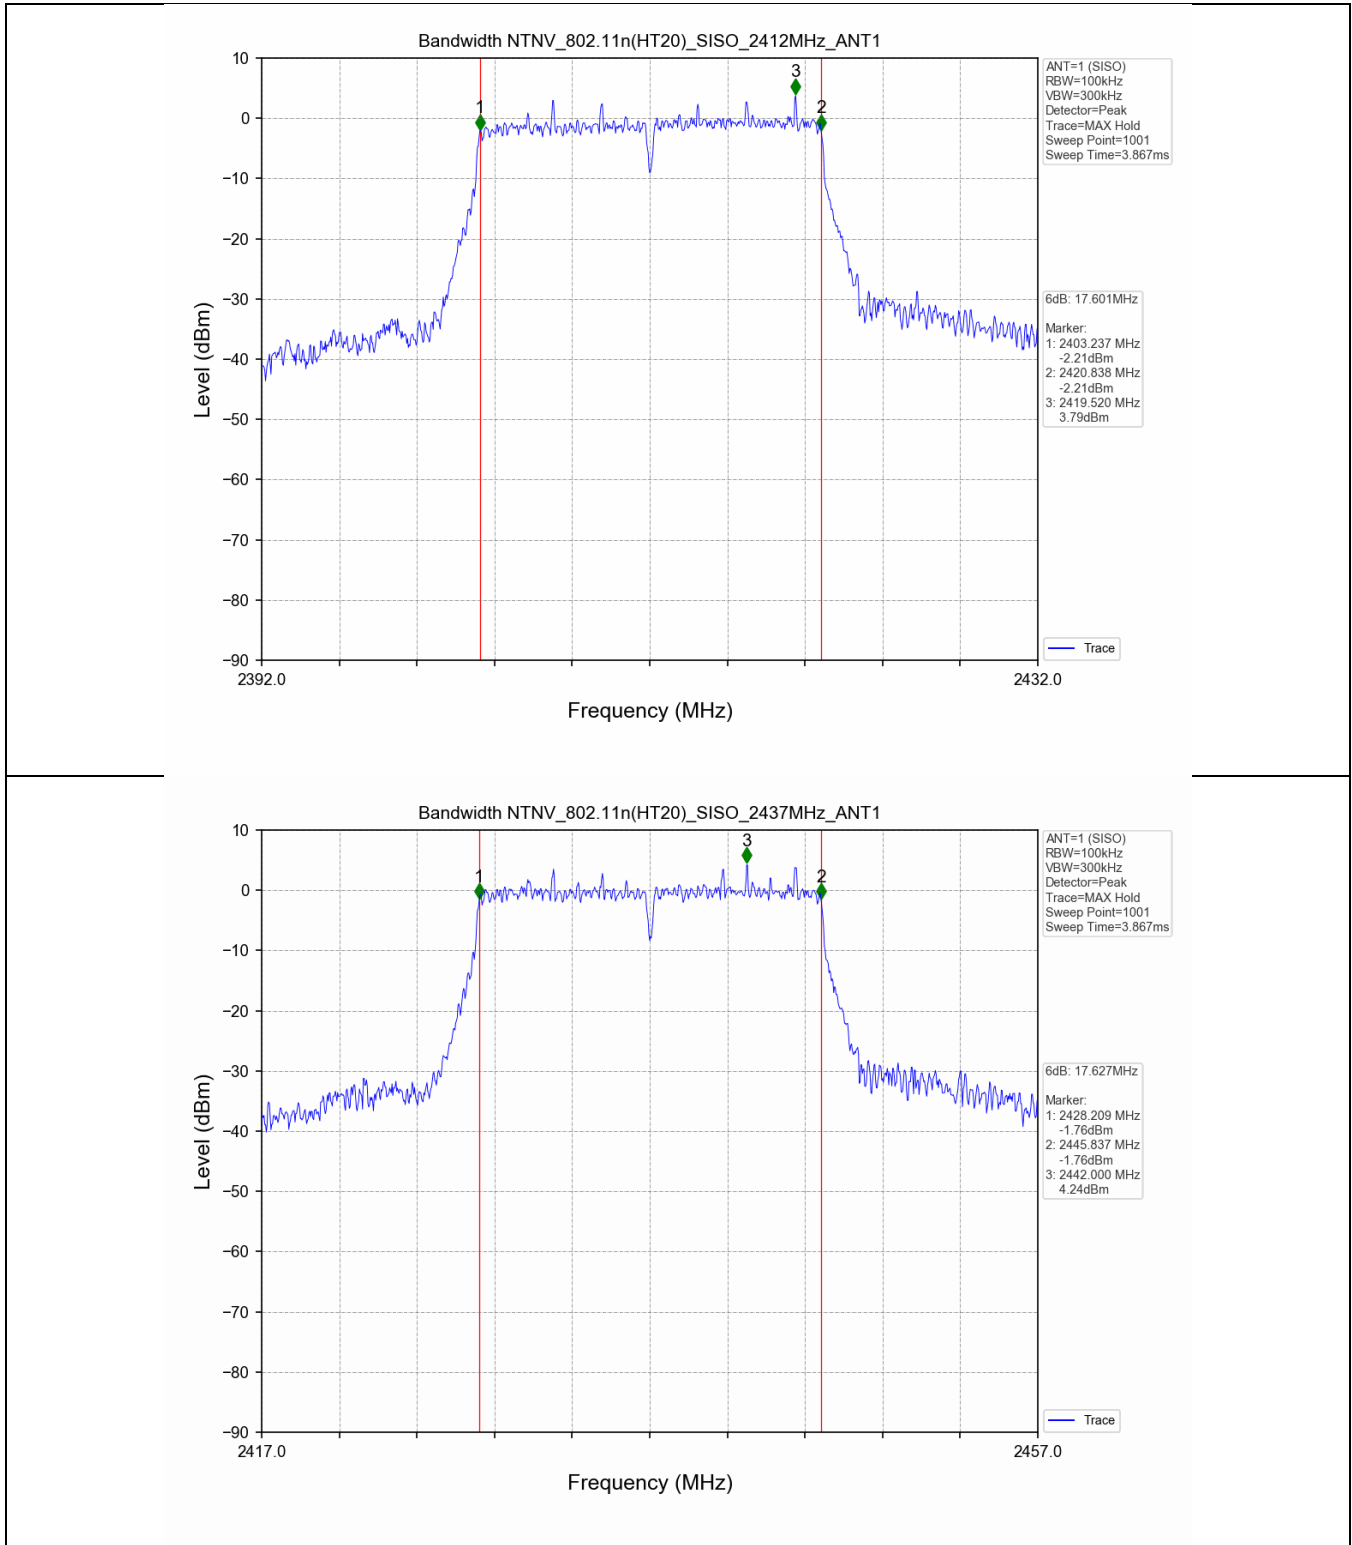

1.2 Test Graph

2. Bandwidth

2.1 Test Result

Test Mode	Frequency (MHz)	TX Type	ANT No.	6dB Bandwidth		Verdict
				Test Result (MHz)	Limits (MHz)	
802.11b	2412	SISO	1	9.631	≥0.5	PASS
	2437	SISO	1	10.047	≥0.5	PASS
	2462	SISO	1	10.085	≥0.5	PASS
802.11g	2412	SISO	1	16.372	≥0.5	PASS
	2437	SISO	1	16.400	≥0.5	PASS
	2462	SISO	1	16.397	≥0.5	PASS
802.11n(HT20)	2412	SISO	1	17.601	≥0.5	PASS
	2437	SISO	1	17.627	≥0.5	PASS
	2462	SISO	1	17.640	≥0.5	PASS
802.11n(HT40)	2422	SISO	1	36.079	≥0.5	PASS
	2437	SISO	1	36.359	≥0.5	PASS
	2452	SISO	1	36.367	≥0.5	PASS

Test Mode	Frequency (MHz)	TX Type	ANT No.	99% Occupied Bandwidth	
				Test Result (MHz)	
802.11b	2412	SISO	1	15.030	Only for Report Use
	2437	SISO	1	15.067	Only for Report Use
	2462	SISO	1	15.133	Only for Report Use
802.11g	2412	SISO	1	17.214	Only for Report Use
	2437	SISO	1	17.194	Only for Report Use
	2462	SISO	1	17.334	Only for Report Use
802.11n(HT20)	2412	SISO	1	18.009	Only for Report Use
	2437	SISO	1	18.032	Only for Report Use
	2462	SISO	1	18.125	Only for Report Use
802.11n(HT40)	2422	SISO	1	36.840	Only for Report Use
	2437	SISO	1	36.925	Only for Report Use
	2452	SISO	1	37.030	Only for Report Use

2.2 Test Graph - 6dB Bandwidth

2.3 Test Graph - 99% Occupied Bandwidth

3. Maximum Conducted Output Power

3.1 Test Result

Test Mode	Frequency (MHz)	Tx Type	Measured Peak Output Power (dBm)	Limits (dBm)	Verdict
			Ant 1		
802.11b	2412	SISO	20.00	30	PASS
	2437	SISO	20.80	30	PASS
	2462	SISO	20.15	30	PASS
802.11g	2412	SISO	22.29	30	PASS
	2437	SISO	23.06	30	PASS
	2462	SISO	22.94	30	PASS
802.11n(HT20)	2412	SISO	22.33	30	PASS
	2437	SISO	23.10	30	PASS
	2462	SISO	22.96	30	PASS
802.11n(HT40)	2422	SISO	22.79	30	PASS
	2437	SISO	23.08	30	PASS
	2452	SISO	23.11	30	PASS