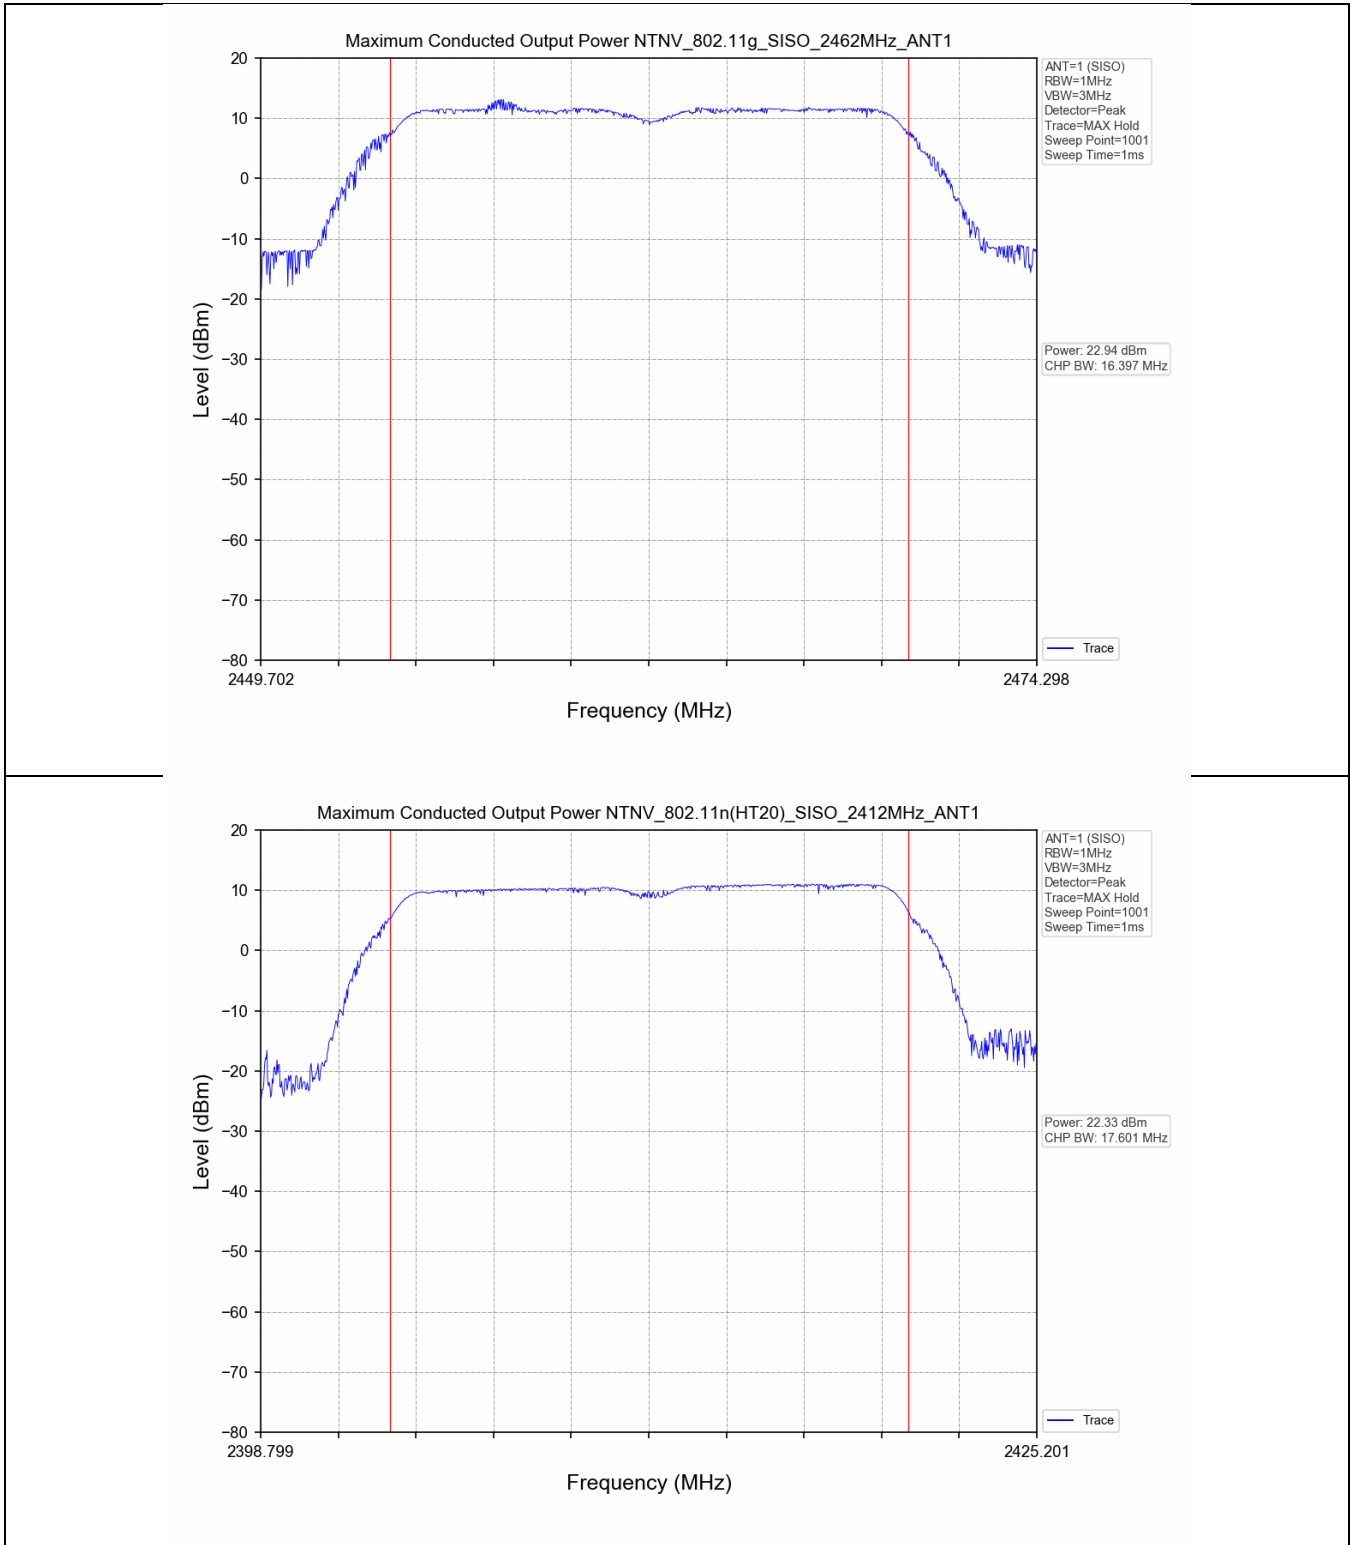

2.2 Test Graph - 6dB Bandwidth

2.3 Test Graph - 99% Occupied Bandwidth

3. Maximum Conducted Output Power

3.1 Test Result

Test Mode	Frequency (MHz)	Tx Type	Measured Peak Output Power (dBm)	Limits (dBm)	Verdict
			Ant 1		
802.11b	2412	SISO	20.00	30	PASS
	2437	SISO	20.80	30	PASS
	2462	SISO	20.15	30	PASS
802.11g	2412	SISO	22.29	30	PASS
	2437	SISO	23.06	30	PASS
	2462	SISO	22.94	30	PASS
802.11n(HT20)	2412	SISO	22.33	30	PASS
	2437	SISO	23.10	30	PASS
	2462	SISO	22.96	30	PASS
802.11n(HT40)	2422	SISO	22.79	30	PASS
	2437	SISO	23.08	30	PASS
	2452	SISO	23.11	30	PASS

3.2 Test Graph

4. Maximum Power Spectral Density (PSD)

4.1 Test Result

Test Mode	Frequency (MHz)	Tx Type	Maximum Power Spectral Density (dBm/3KHz)	Limits (dBm/3kHz)	Verdict
			Ant 1		
802.11b	2412	SISO	-9.40	≤8	PASS
	2437	SISO	-7.85	≤8	PASS
	2462	SISO	-8.93	≤8	PASS
802.11g	2412	SISO	-12.87	≤8	PASS
	2437	SISO	-12.10	≤8	PASS
	2462	SISO	-12.57	≤8	PASS
802.11n(HT20)	2412	SISO	-12.75	≤8	PASS
	2437	SISO	-12.19	≤8	PASS
	2462	SISO	-11.96	≤8	PASS
802.11n(HT40)	2422	SISO	-14.38	≤8	PASS
	2437	SISO	-14.30	≤8	PASS
	2452	SISO	-14.56	≤8	PASS

4.2 Test Graph

5. Unwanted Emissions in Non-restricted Frequency Bands

5.1 Test Result

Test Mode	Frequency (MHz)	TX Type	ANT No.	Spurious Conducted Emission (dBm)	Limits (dBm)	Verdict
802.11b	2412	SISO	1	Refer to test graph	-11.40	PASS
	2437	SISO	1	Refer to test graph	-11.40	PASS
	2462	SISO	1	Refer to test graph	-11.40	PASS
802.11g	2412	SISO	1	Refer to test graph	-15.75	PASS
	2437	SISO	1	Refer to test graph	-15.75	PASS
	2462	SISO	1	Refer to test graph	-15.75	PASS
802.11n(HT20)	2412	SISO	1	Refer to test graph	-15.81	PASS
	2437	SISO	1	Refer to test graph	-15.81	PASS
	2462	SISO	1	Refer to test graph	-15.81	PASS
802.11n(HT40)	2422	SISO	1	Refer to test graph	-18.62	PASS
	2437	SISO	1	Refer to test graph	-18.62	PASS
	2452	SISO	1	Refer to test graph	-18.62	PASS

5.2 Test Graph