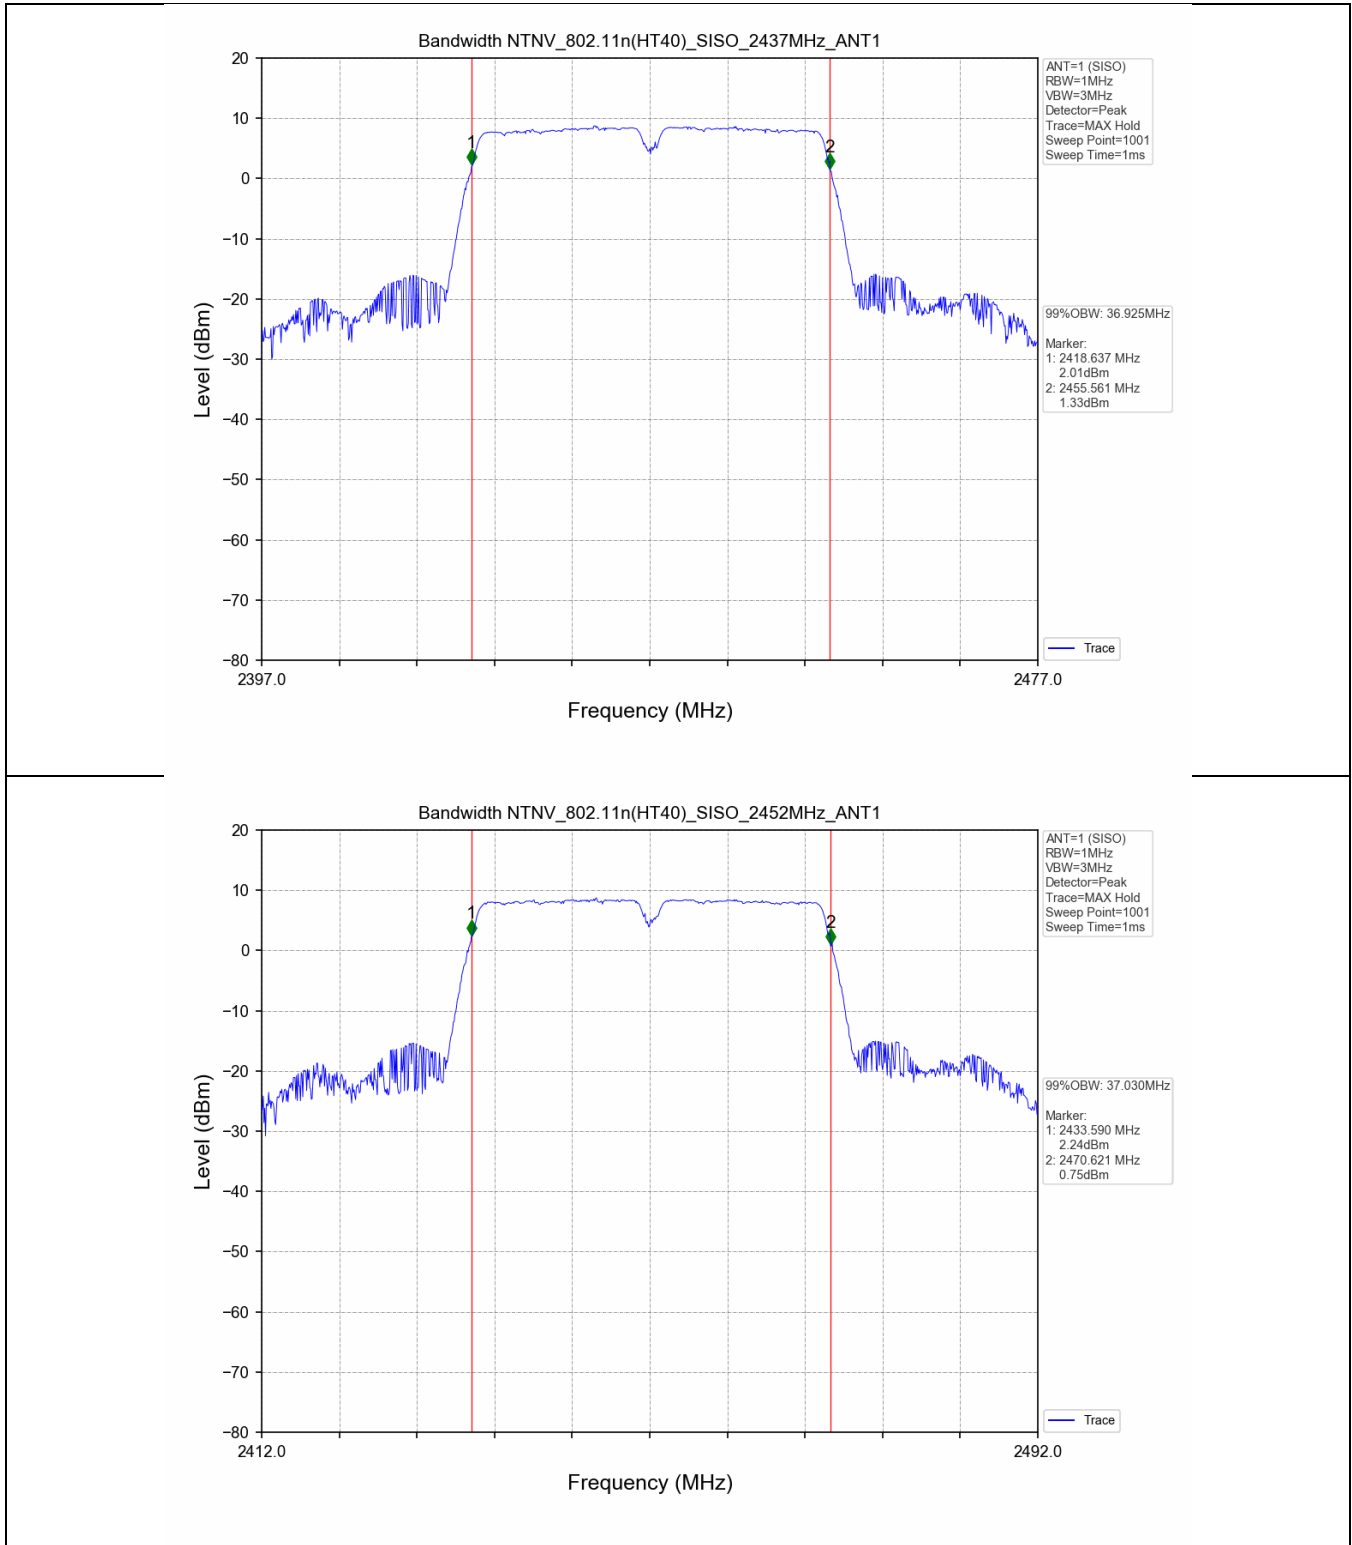

2.2 Test Graph - 6dB Bandwidth

2.3 Test Graph - 99% Occupied Bandwidth

3. Maximum Conducted Output Power

3.1 Test Result

Test Mode	Frequency (MHz)	Tx Type	Measured Peak Output Power (dBm)	Limits (dBm)	Verdict
			Ant 1		
802.11b	2412	SISO	20.00	30	PASS
	2437	SISO	20.80	30	PASS
	2462	SISO	20.15	30	PASS
802.11g	2412	SISO	22.29	30	PASS
	2437	SISO	23.06	30	PASS
	2462	SISO	22.94	30	PASS
802.11n(HT20)	2412	SISO	22.33	30	PASS
	2437	SISO	23.10	30	PASS
	2462	SISO	22.96	30	PASS
802.11n(HT40)	2422	SISO	22.79	30	PASS
	2437	SISO	23.08	30	PASS
	2452	SISO	23.11	30	PASS

3.2 Test Graph

4. Maximum Power Spectral Density (PSD)

4.1 Test Result

Test Mode	Frequency (MHz)	Tx Type	Maximum Power Spectral Density (dBm/3KHz)	Limits (dBm/3kHz)	Verdict
			Ant 1		
802.11b	2412	SISO	-9.40	≤8	PASS
	2437	SISO	-7.85	≤8	PASS
	2462	SISO	-8.93	≤8	PASS
802.11g	2412	SISO	-12.87	≤8	PASS
	2437	SISO	-12.10	≤8	PASS
	2462	SISO	-12.57	≤8	PASS
802.11n(HT20)	2412	SISO	-12.75	≤8	PASS
	2437	SISO	-12.19	≤8	PASS
	2462	SISO	-11.96	≤8	PASS
802.11n(HT40)	2422	SISO	-14.38	≤8	PASS
	2437	SISO	-14.30	≤8	PASS
	2452	SISO	-14.56	≤8	PASS

4.2 Test Graph

5. Unwanted Emissions in Non-restricted Frequency Bands

5.1 Test Result

Test Mode	Frequency (MHz)	TX Type	ANT No.	Spurious Conducted Emission (dBm)	Limits (dBm)	Verdict
802.11b	2412	SISO	1	Refer to test graph	-11.40	PASS
	2437	SISO	1	Refer to test graph	-11.40	PASS
	2462	SISO	1	Refer to test graph	-11.40	PASS
802.11g	2412	SISO	1	Refer to test graph	-15.75	PASS
	2437	SISO	1	Refer to test graph	-15.75	PASS
	2462	SISO	1	Refer to test graph	-15.75	PASS
802.11n(HT20)	2412	SISO	1	Refer to test graph	-15.81	PASS
	2437	SISO	1	Refer to test graph	-15.81	PASS
	2462	SISO	1	Refer to test graph	-15.81	PASS
802.11n(HT40)	2422	SISO	1	Refer to test graph	-18.62	PASS
	2437	SISO	1	Refer to test graph	-18.62	PASS
	2452	SISO	1	Refer to test graph	-18.62	PASS

5.2 Test Graph