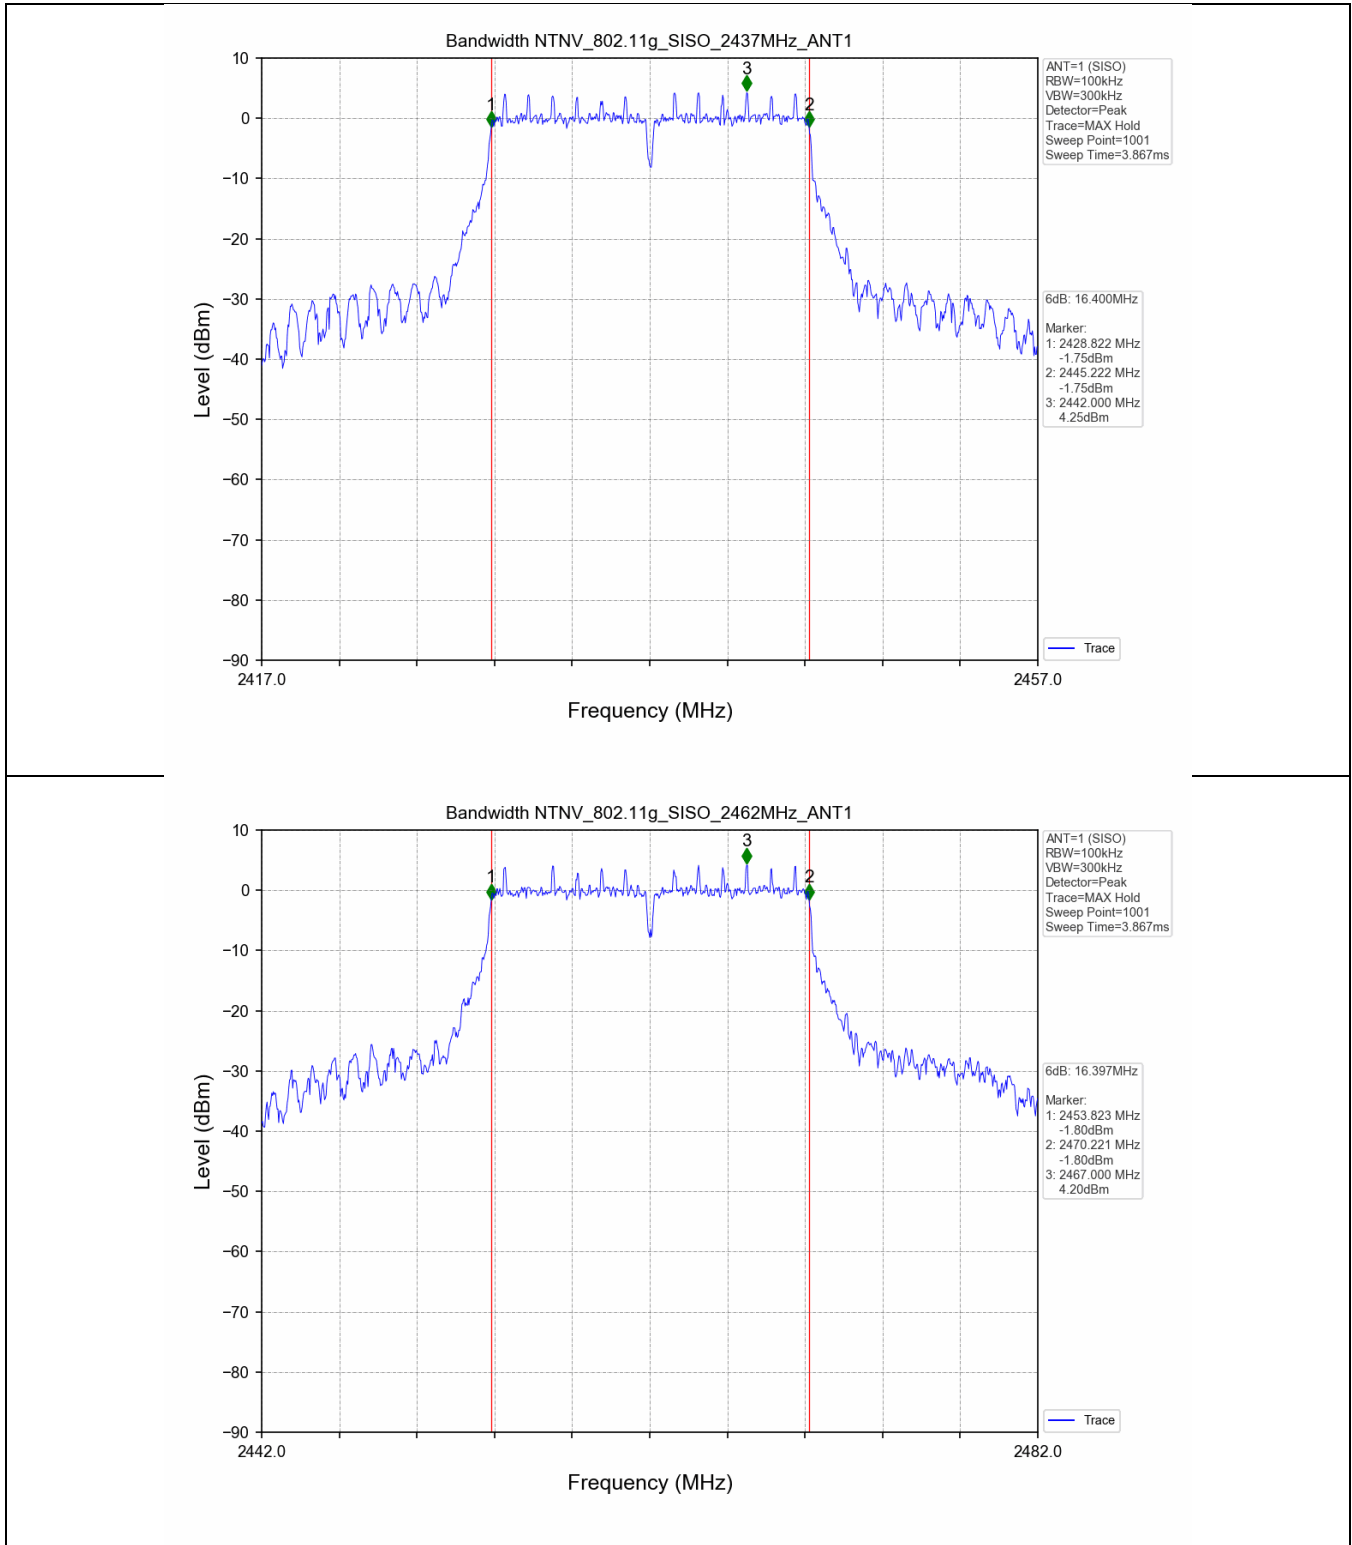

1.2 Test Graph

2. Bandwidth

2.1 Test Result

Test Mode	Frequency (MHz)	TX Type	ANT No.	6dB Bandwidth		Verdict
				Test Result (MHz)	Limits (MHz)	
802.11b	2412	SISO	1	9.631	≥0.5	PASS
	2437	SISO	1	10.047	≥0.5	PASS
	2462	SISO	1	10.085	≥0.5	PASS
802.11g	2412	SISO	1	16.372	≥0.5	PASS
	2437	SISO	1	16.400	≥0.5	PASS
	2462	SISO	1	16.397	≥0.5	PASS
802.11n(HT20)	2412	SISO	1	17.601	≥0.5	PASS
	2437	SISO	1	17.627	≥0.5	PASS
	2462	SISO	1	17.640	≥0.5	PASS
802.11n(HT40)	2422	SISO	1	36.079	≥0.5	PASS
	2437	SISO	1	36.359	≥0.5	PASS
	2452	SISO	1	36.367	≥0.5	PASS

Test Mode	Frequency (MHz)	TX Type	ANT No.	99% Occupied Bandwidth	
				Test Result (MHz)	
802.11b	2412	SISO	1	15.030	Only for Report Use
	2437	SISO	1	15.067	Only for Report Use
	2462	SISO	1	15.133	Only for Report Use
802.11g	2412	SISO	1	17.214	Only for Report Use
	2437	SISO	1	17.194	Only for Report Use
	2462	SISO	1	17.334	Only for Report Use
802.11n(HT20)	2412	SISO	1	18.009	Only for Report Use
	2437	SISO	1	18.032	Only for Report Use
	2462	SISO	1	18.125	Only for Report Use
802.11n(HT40)	2422	SISO	1	36.840	Only for Report Use
	2437	SISO	1	36.925	Only for Report Use
	2452	SISO	1	37.030	Only for Report Use

2.2 Test Graph - 6dB Bandwidth

2.3 Test Graph - 99% Occupied Bandwidth

3. Maximum Conducted Output Power

3.1 Test Result

Test Mode	Frequency (MHz)	Tx Type	Measured Peak Output Power (dBm)	Limits (dBm)	Verdict
			Ant 1		
802.11b	2412	SISO	20.00	30	PASS
	2437	SISO	20.80	30	PASS
	2462	SISO	20.15	30	PASS
802.11g	2412	SISO	22.29	30	PASS
	2437	SISO	23.06	30	PASS
	2462	SISO	22.94	30	PASS
802.11n(HT20)	2412	SISO	22.33	30	PASS
	2437	SISO	23.10	30	PASS
	2462	SISO	22.96	30	PASS
802.11n(HT40)	2422	SISO	22.79	30	PASS
	2437	SISO	23.08	30	PASS
	2452	SISO	23.11	30	PASS

5.2 Test Graph