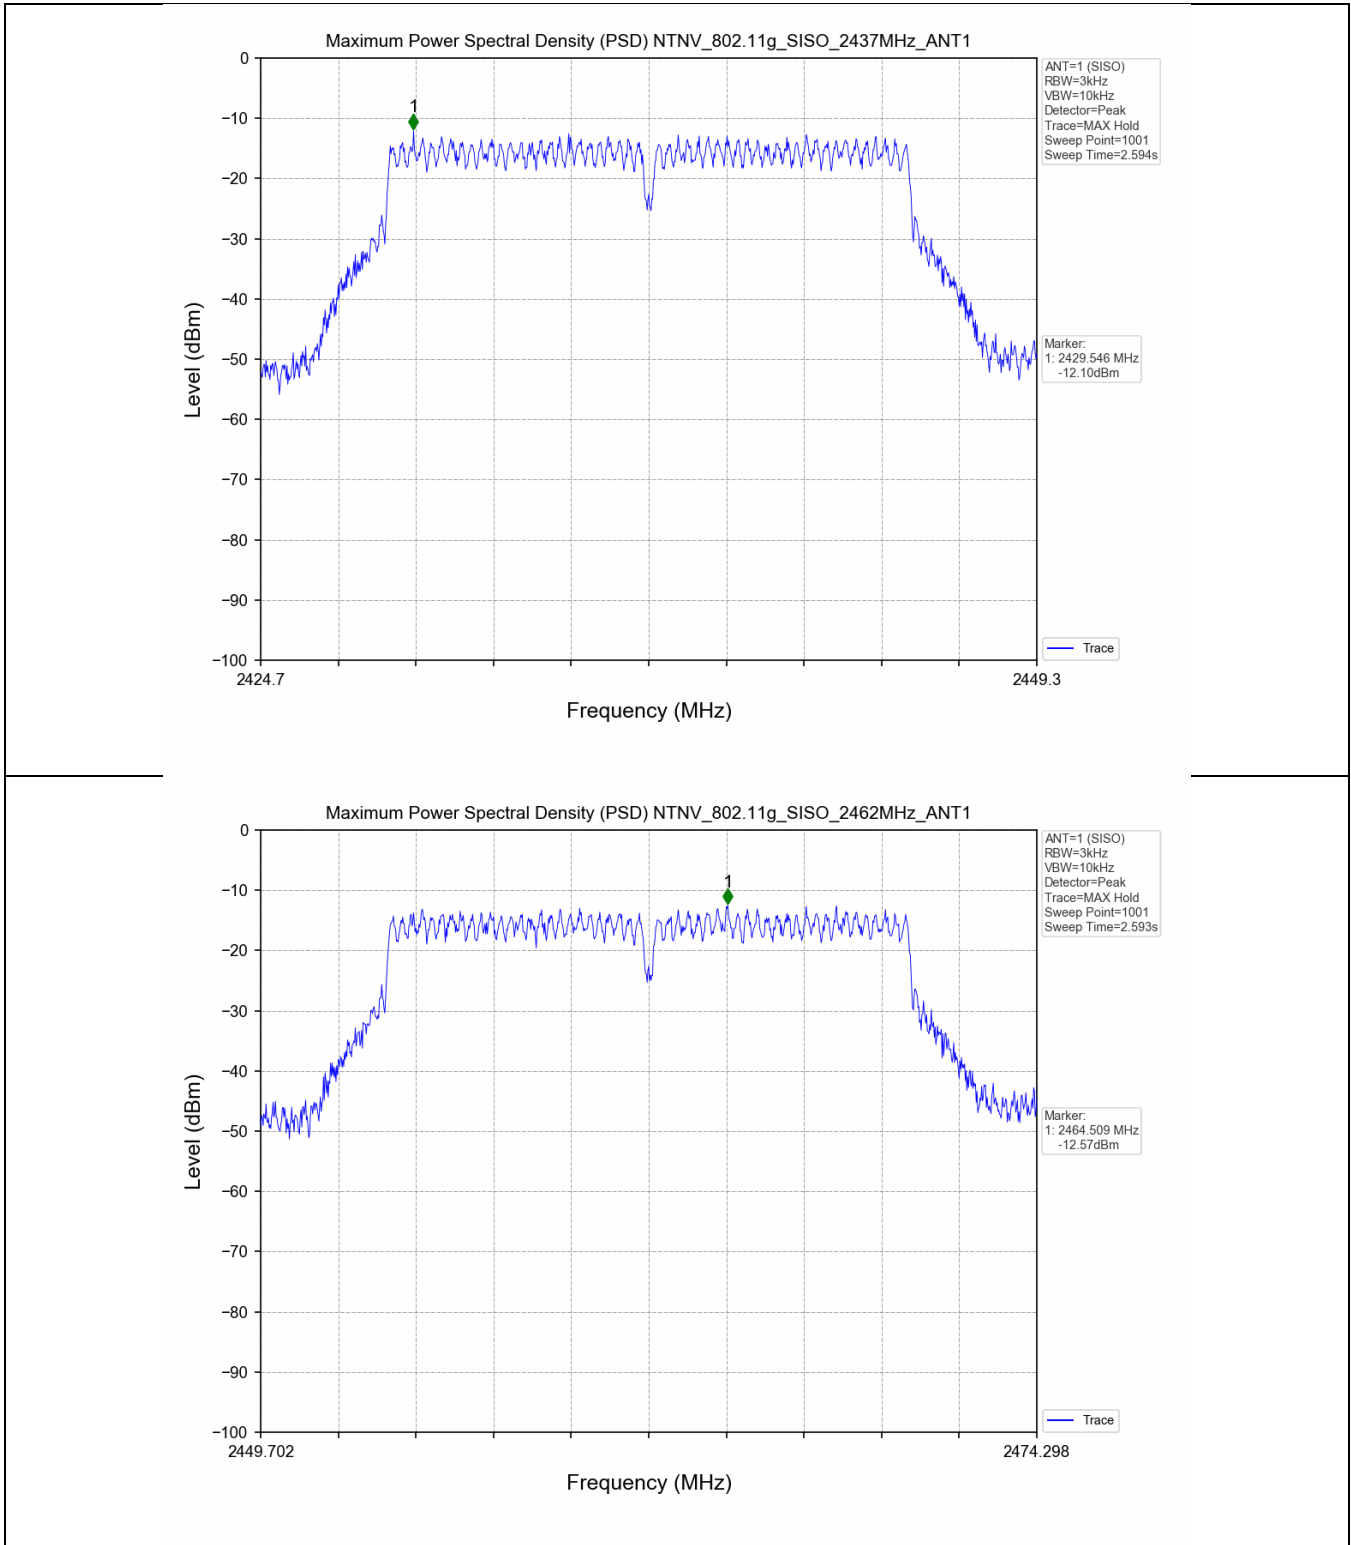

2.2 Test Graph - 6dB Bandwidth

2.3 Test Graph - 99% Occupied Bandwidth

3. Maximum Conducted Output Power

3.1 Test Result

Test Mode	Frequency (MHz)	Tx Type	Measured Peak Output Power (dBm)	Limits (dBm)	Verdict
			Ant 1		
802.11b	2412	SISO	20.00	30	PASS
	2437	SISO	20.80	30	PASS
	2462	SISO	20.15	30	PASS
802.11g	2412	SISO	22.29	30	PASS
	2437	SISO	23.06	30	PASS
	2462	SISO	22.94	30	PASS
802.11n(HT20)	2412	SISO	22.33	30	PASS
	2437	SISO	23.10	30	PASS
	2462	SISO	22.96	30	PASS
802.11n(HT40)	2422	SISO	22.79	30	PASS
	2437	SISO	23.08	30	PASS
	2452	SISO	23.11	30	PASS

3.2 Test Graph

4. Maximum Power Spectral Density (PSD)

4.1 Test Result

Test Mode	Frequency (MHz)	Tx Type	Maximum Power Spectral Density (dBm/3KHz)	Limits (dBm/3kHz)	Verdict
			Ant 1		
802.11b	2412	SISO	-9.40	≤8	PASS
	2437	SISO	-7.85	≤8	PASS
	2462	SISO	-8.93	≤8	PASS
802.11g	2412	SISO	-12.87	≤8	PASS
	2437	SISO	-12.10	≤8	PASS
	2462	SISO	-12.57	≤8	PASS
802.11n(HT20)	2412	SISO	-12.75	≤8	PASS
	2437	SISO	-12.19	≤8	PASS
	2462	SISO	-11.96	≤8	PASS
802.11n(HT40)	2422	SISO	-14.38	≤8	PASS
	2437	SISO	-14.30	≤8	PASS
	2452	SISO	-14.56	≤8	PASS

4.2 Test Graph

5. Unwanted Emissions in Non-restricted Frequency Bands

5.1 Test Result

Test Mode	Frequency (MHz)	TX Type	ANT No.	Spurious Conducted Emission (dBm)	Limits (dBm)	Verdict
802.11b	2412	SISO	1	Refer to test graph	-11.40	PASS
	2437	SISO	1	Refer to test graph	-11.40	PASS
	2462	SISO	1	Refer to test graph	-11.40	PASS
802.11g	2412	SISO	1	Refer to test graph	-15.75	PASS
	2437	SISO	1	Refer to test graph	-15.75	PASS
	2462	SISO	1	Refer to test graph	-15.75	PASS
802.11n(HT20)	2412	SISO	1	Refer to test graph	-15.81	PASS
	2437	SISO	1	Refer to test graph	-15.81	PASS
	2462	SISO	1	Refer to test graph	-15.81	PASS
802.11n(HT40)	2422	SISO	1	Refer to test graph	-18.62	PASS
	2437	SISO	1	Refer to test graph	-18.62	PASS
	2452	SISO	1	Refer to test graph	-18.62	PASS

5.2 Test Graph