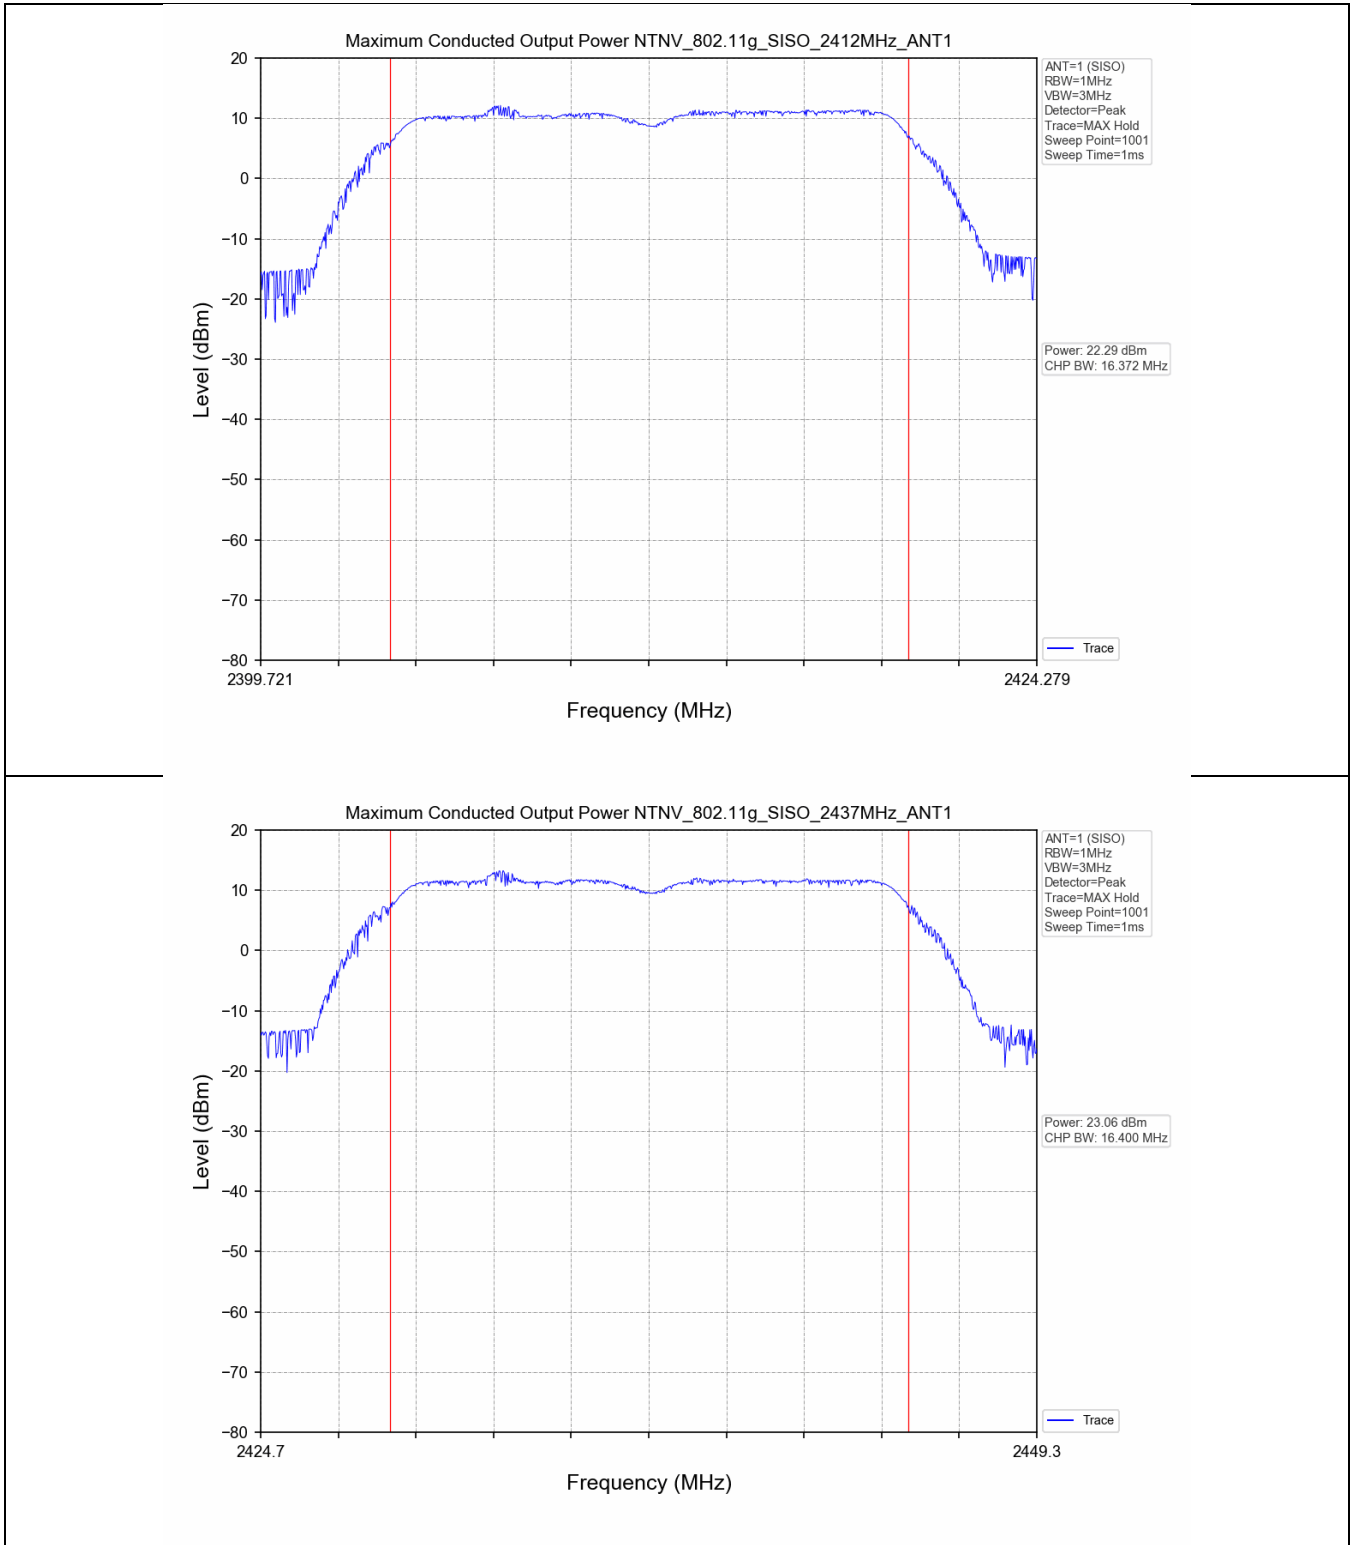

2.2 Test Graph - 6dB Bandwidth

2.3 Test Graph - 99% Occupied Bandwidth

3. Maximum Conducted Output Power

3.1 Test Result

Test Mode	Frequency (MHz)	Tx Type	Measured Peak Output Power (dBm)	Limits (dBm)	Verdict
			Ant 1		
802.11b	2412	SISO	20.00	30	PASS
	2437	SISO	20.80	30	PASS
	2462	SISO	20.15	30	PASS
802.11g	2412	SISO	22.29	30	PASS
	2437	SISO	23.06	30	PASS
	2462	SISO	22.94	30	PASS
802.11n(HT20)	2412	SISO	22.33	30	PASS
	2437	SISO	23.10	30	PASS
	2462	SISO	22.96	30	PASS
802.11n(HT40)	2422	SISO	22.79	30	PASS
	2437	SISO	23.08	30	PASS
	2452	SISO	23.11	30	PASS

3.2 Test Graph

4. Maximum Power Spectral Density (PSD)

4.1 Test Result

Test Mode	Frequency (MHz)	Tx Type	Maximum Power Spectral Density (dBm/3KHz)	Limits (dBm/3kHz)	Verdict
			Ant 1		
802.11b	2412	SISO	-9.40	≤8	PASS
	2437	SISO	-7.85	≤8	PASS
	2462	SISO	-8.93	≤8	PASS
802.11g	2412	SISO	-12.87	≤8	PASS
	2437	SISO	-12.10	≤8	PASS
	2462	SISO	-12.57	≤8	PASS
802.11n(HT20)	2412	SISO	-12.75	≤8	PASS
	2437	SISO	-12.19	≤8	PASS
	2462	SISO	-11.96	≤8	PASS
802.11n(HT40)	2422	SISO	-14.38	≤8	PASS
	2437	SISO	-14.30	≤8	PASS
	2452	SISO	-14.56	≤8	PASS

4.2 Test Graph

5. Unwanted Emissions in Non-restricted Frequency Bands

5.1 Test Result

Test Mode	Frequency (MHz)	TX Type	ANT No.	Spurious Conducted Emission (dBm)	Limits (dBm)	Verdict
802.11b	2412	SISO	1	Refer to test graph	-11.40	PASS
	2437	SISO	1	Refer to test graph	-11.40	PASS
	2462	SISO	1	Refer to test graph	-11.40	PASS
802.11g	2412	SISO	1	Refer to test graph	-15.75	PASS
	2437	SISO	1	Refer to test graph	-15.75	PASS
	2462	SISO	1	Refer to test graph	-15.75	PASS
802.11n(HT20)	2412	SISO	1	Refer to test graph	-15.81	PASS
	2437	SISO	1	Refer to test graph	-15.81	PASS
	2462	SISO	1	Refer to test graph	-15.81	PASS
802.11n(HT40)	2422	SISO	1	Refer to test graph	-18.62	PASS
	2437	SISO	1	Refer to test graph	-18.62	PASS
	2452	SISO	1	Refer to test graph	-18.62	PASS

5.2 Test Graph