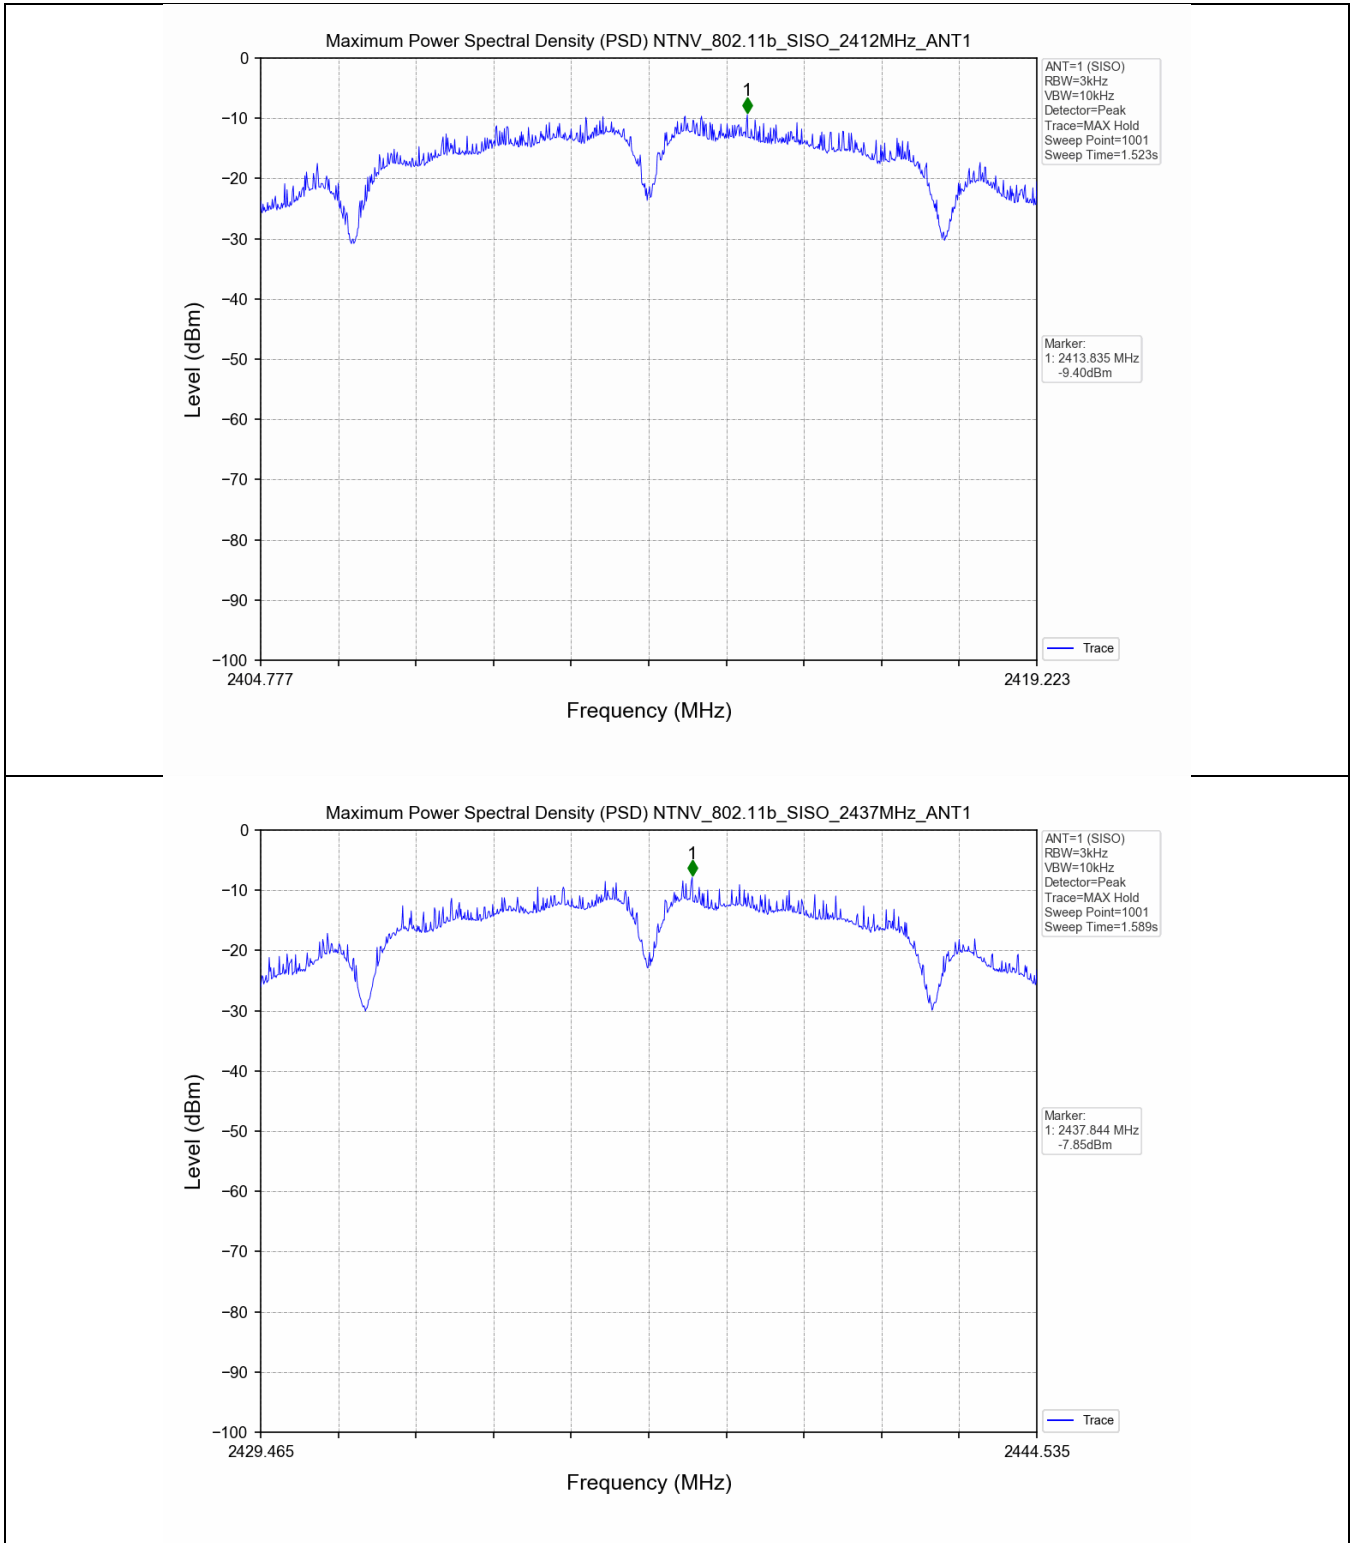

2.2 Test Graph - 6dB Bandwidth

2.3 Test Graph - 99% Occupied Bandwidth

3. Maximum Conducted Output Power

3.1 Test Result

Test Mode	Frequency (MHz)	Tx Type	Measured Peak Output Power (dBm)	Limits (dBm)	Verdict
			Ant 1		
802.11b	2412	SISO	20.00	30	PASS
	2437	SISO	20.80	30	PASS
	2462	SISO	20.15	30	PASS
802.11g	2412	SISO	22.29	30	PASS
	2437	SISO	23.06	30	PASS
	2462	SISO	22.94	30	PASS
802.11n(HT20)	2412	SISO	22.33	30	PASS
	2437	SISO	23.10	30	PASS
	2462	SISO	22.96	30	PASS
802.11n(HT40)	2422	SISO	22.79	30	PASS
	2437	SISO	23.08	30	PASS
	2452	SISO	23.11	30	PASS

3.2 Test Graph

4. Maximum Power Spectral Density (PSD)

4.1 Test Result

Test Mode	Frequency (MHz)	Tx Type	Maximum Power Spectral Density (dBm/3KHz)	Limits (dBm/3kHz)	Verdict
			Ant 1		
802.11b	2412	SISO	-9.40	≤8	PASS
	2437	SISO	-7.85	≤8	PASS
	2462	SISO	-8.93	≤8	PASS
802.11g	2412	SISO	-12.87	≤8	PASS
	2437	SISO	-12.10	≤8	PASS
	2462	SISO	-12.57	≤8	PASS
802.11n(HT20)	2412	SISO	-12.75	≤8	PASS
	2437	SISO	-12.19	≤8	PASS
	2462	SISO	-11.96	≤8	PASS
802.11n(HT40)	2422	SISO	-14.38	≤8	PASS
	2437	SISO	-14.30	≤8	PASS
	2452	SISO	-14.56	≤8	PASS

4.2 Test Graph

5. Unwanted Emissions in Non-restricted Frequency Bands

5.1 Test Result

Test Mode	Frequency (MHz)	TX Type	ANT No.	Spurious Conducted Emission (dBm)	Limits (dBm)	Verdict
802.11b	2412	SISO	1	Refer to test graph	-11.40	PASS
	2437	SISO	1	Refer to test graph	-11.40	PASS
	2462	SISO	1	Refer to test graph	-11.40	PASS
802.11g	2412	SISO	1	Refer to test graph	-15.75	PASS
	2437	SISO	1	Refer to test graph	-15.75	PASS
	2462	SISO	1	Refer to test graph	-15.75	PASS
802.11n(HT20)	2412	SISO	1	Refer to test graph	-15.81	PASS
	2437	SISO	1	Refer to test graph	-15.81	PASS
	2462	SISO	1	Refer to test graph	-15.81	PASS
802.11n(HT40)	2422	SISO	1	Refer to test graph	-18.62	PASS
	2437	SISO	1	Refer to test graph	-18.62	PASS
	2452	SISO	1	Refer to test graph	-18.62	PASS

5.2 Test Graph