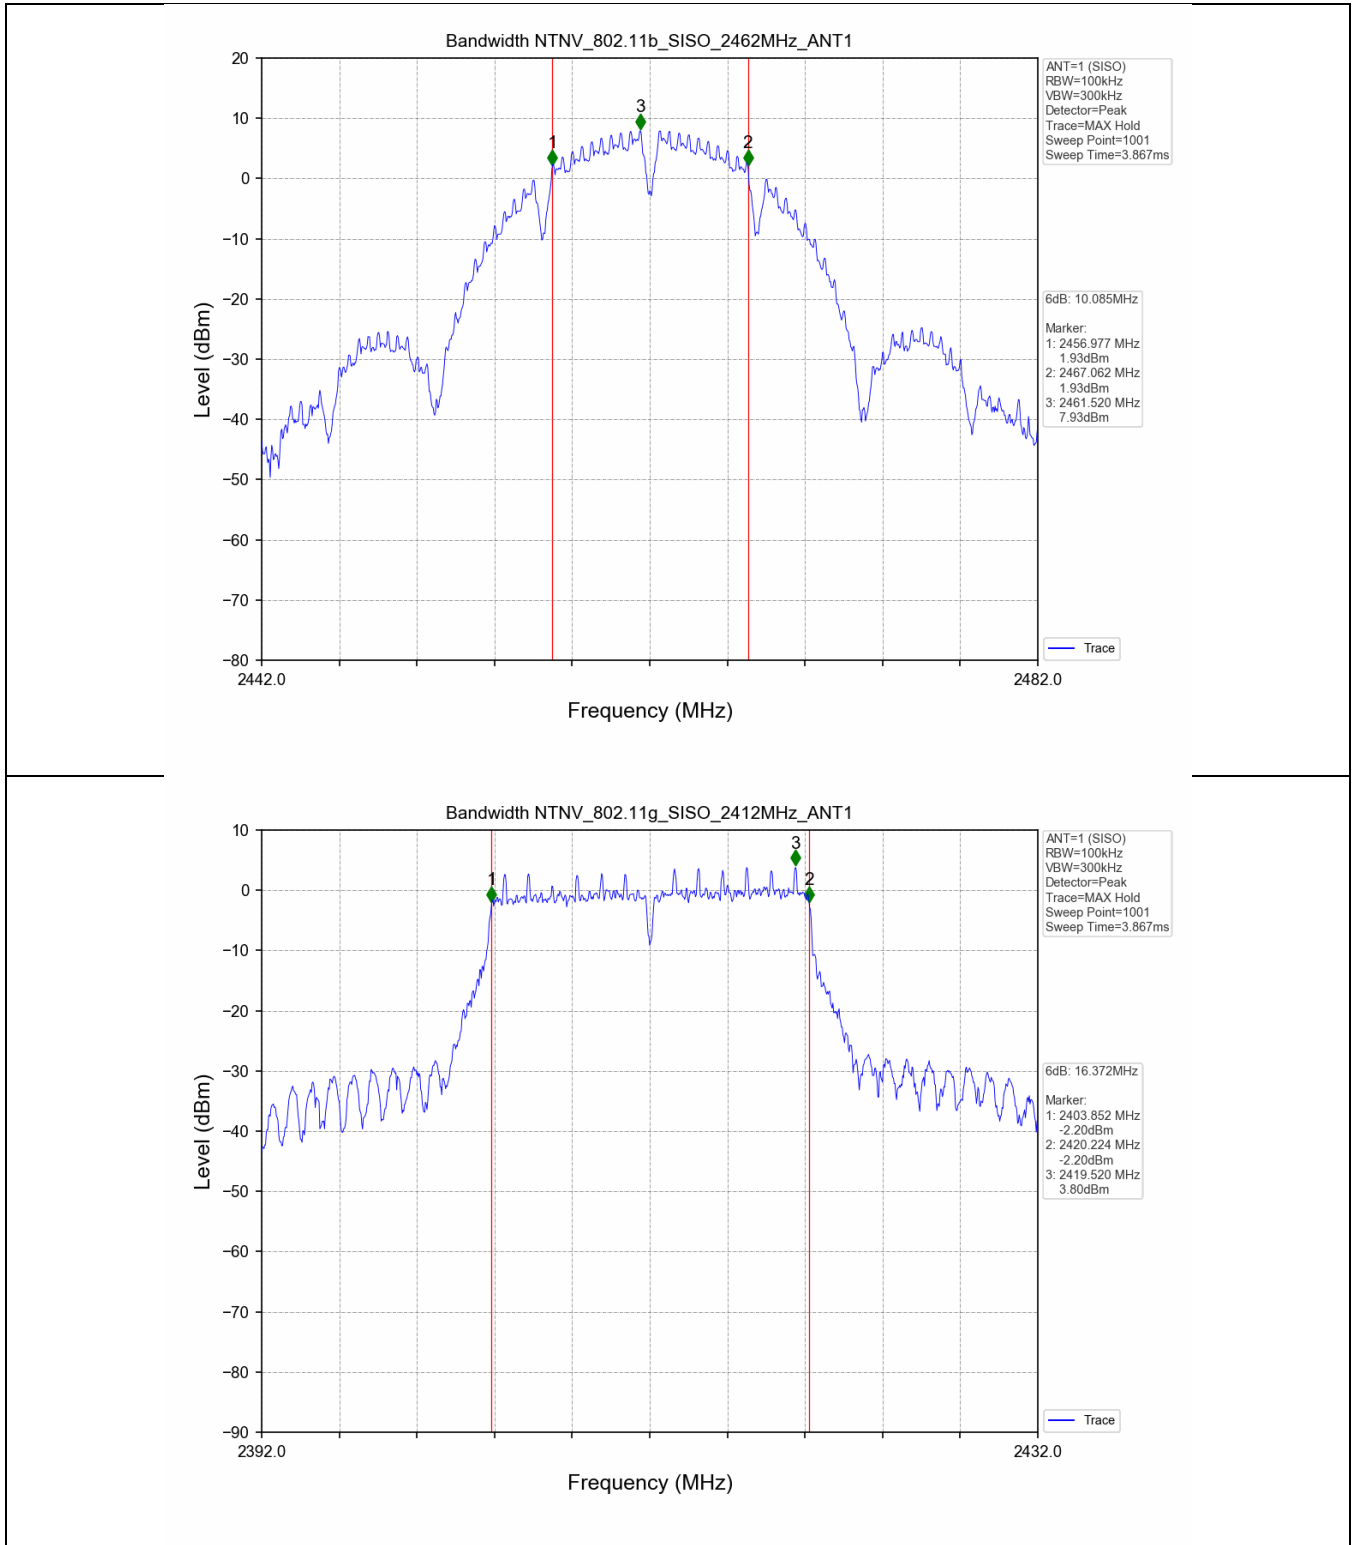

1.2 Test Graph

2. Bandwidth

2.1 Test Result

Test Mode	Frequency (MHz)	TX Type	ANT No.	6dB Bandwidth		Verdict
				Test Result (MHz)	Limits (MHz)	
802.11b	2412	SISO	1	9.631	≥0.5	PASS
	2437	SISO	1	10.047	≥0.5	PASS
	2462	SISO	1	10.085	≥0.5	PASS
802.11g	2412	SISO	1	16.372	≥0.5	PASS
	2437	SISO	1	16.400	≥0.5	PASS
	2462	SISO	1	16.397	≥0.5	PASS
802.11n(HT20)	2412	SISO	1	17.601	≥0.5	PASS
	2437	SISO	1	17.627	≥0.5	PASS
	2462	SISO	1	17.640	≥0.5	PASS
802.11n(HT40)	2422	SISO	1	36.079	≥0.5	PASS
	2437	SISO	1	36.359	≥0.5	PASS
	2452	SISO	1	36.367	≥0.5	PASS

Test Mode	Frequency (MHz)	TX Type	ANT No.	99% Occupied Bandwidth	
				Test Result (MHz)	
802.11b	2412	SISO	1	15.030	Only for Report Use
	2437	SISO	1	15.067	Only for Report Use
	2462	SISO	1	15.133	Only for Report Use
802.11g	2412	SISO	1	17.214	Only for Report Use
	2437	SISO	1	17.194	Only for Report Use
	2462	SISO	1	17.334	Only for Report Use
802.11n(HT20)	2412	SISO	1	18.009	Only for Report Use
	2437	SISO	1	18.032	Only for Report Use
	2462	SISO	1	18.125	Only for Report Use
802.11n(HT40)	2422	SISO	1	36.840	Only for Report Use
	2437	SISO	1	36.925	Only for Report Use
	2452	SISO	1	37.030	Only for Report Use

2.2 Test Graph - 6dB Bandwidth

2.3 Test Graph - 99% Occupied Bandwidth

3. Maximum Conducted Output Power

3.1 Test Result

Test Mode	Frequency (MHz)	Tx Type	Measured Peak Output Power (dBm)	Limits (dBm)	Verdict
			Ant 1		
802.11b	2412	SISO	20.00	30	PASS
	2437	SISO	20.80	30	PASS
	2462	SISO	20.15	30	PASS
802.11g	2412	SISO	22.29	30	PASS
	2437	SISO	23.06	30	PASS
	2462	SISO	22.94	30	PASS
802.11n(HT20)	2412	SISO	22.33	30	PASS
	2437	SISO	23.10	30	PASS
	2462	SISO	22.96	30	PASS
802.11n(HT40)	2422	SISO	22.79	30	PASS
	2437	SISO	23.08	30	PASS
	2452	SISO	23.11	30	PASS