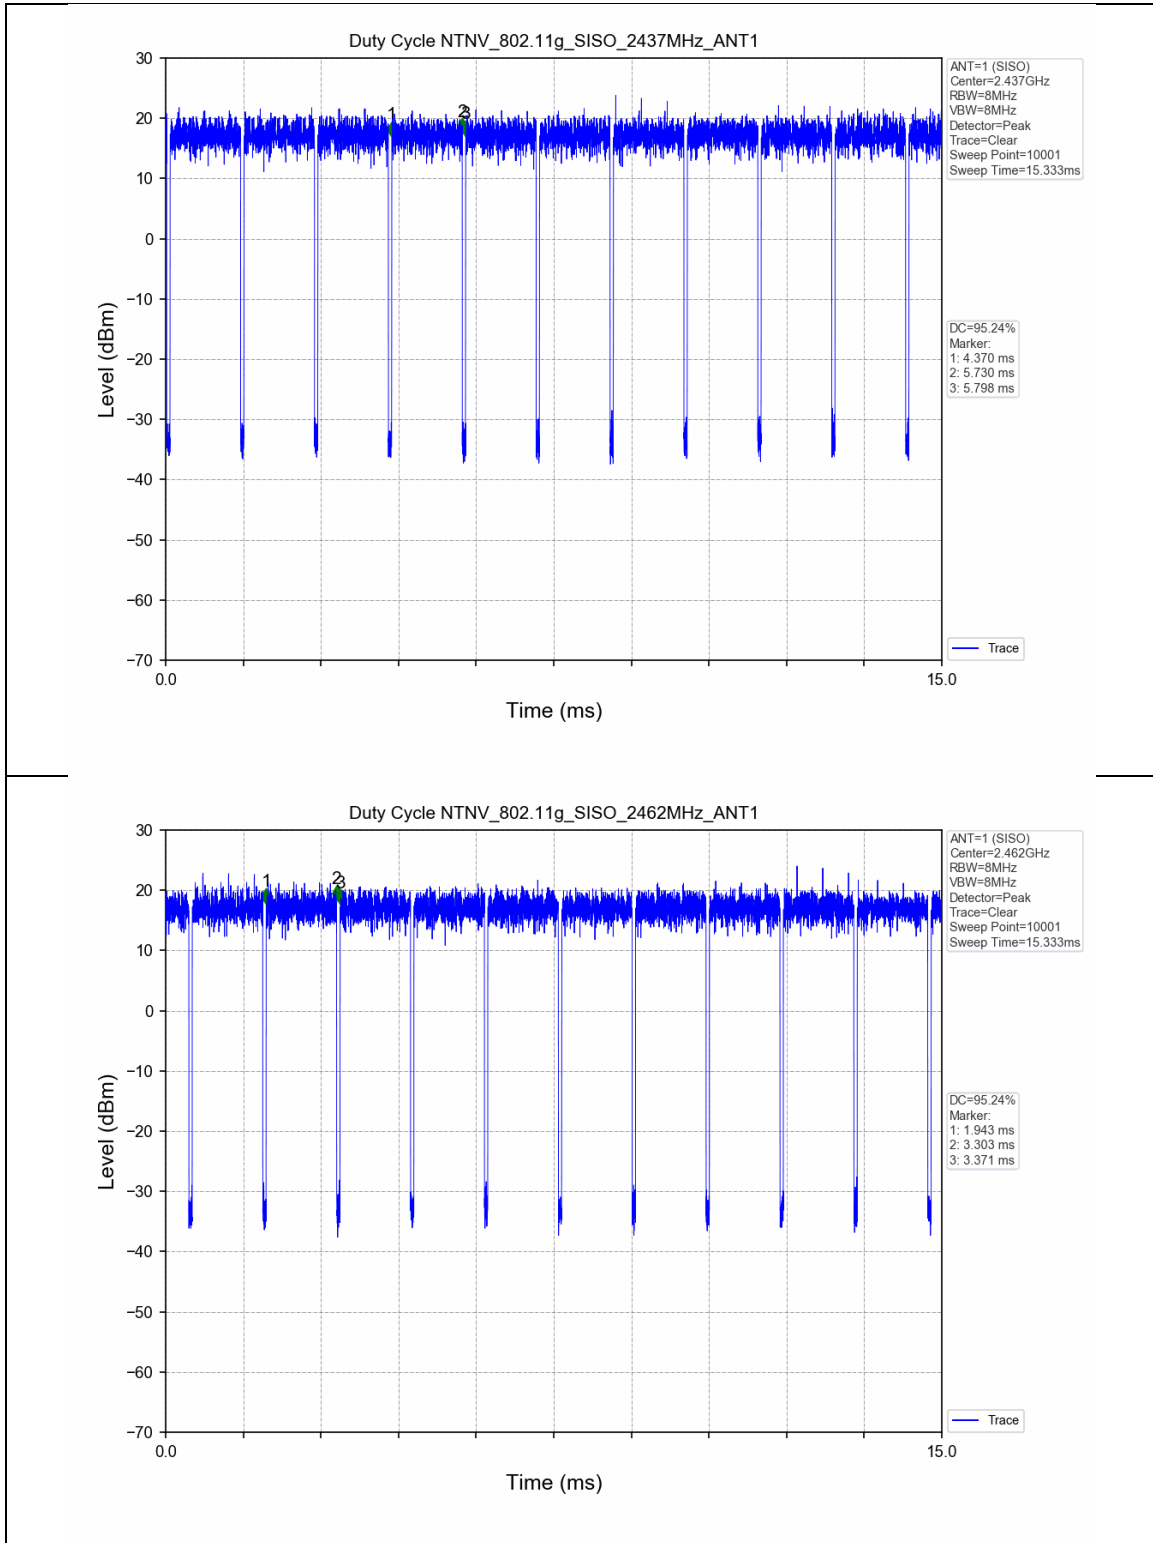

Appendix A for SHEM210400333901

1. Duty Cycle

1.1 Test Result

Test Mode	Channel Frequency(MHz)	TX Type	ANT No.	T_on (ms)	Period (ms)	Duty Cycle (%)	Duty Cycle Correction Factor (dB)
802.11b	2412	SISO	1	8.380	8.450	99.17	0.04
	2437	SISO	1	8.380	8.450	99.17	0.04
	2462	SISO	1	8.380	8.450	99.17	0.04
802.11g	2412	SISO	1	1.360	1.428	95.24	0.21
	2437	SISO	1	1.360	1.428	95.24	0.21
	2462	SISO	1	1.360	1.428	95.24	0.21
802.11n(HT20)	2412	SISO	1	5.085	5.152	98.70	0.06
	2437	SISO	1	5.050	5.121	98.61	0.06
	2462	SISO	1	5.051	5.122	98.61	0.06
802.11n(HT40)	2422	SISO	1	2.467	2.538	97.20	0.12
	2437	SISO	1	2.468	2.535	97.36	0.12
	2452	SISO	1	2.467	2.535	97.32	0.12

1.2 Test Graph

2. Bandwidth

2.1 Test Result

Test Mode	Frequency (MHz)	TX Type	ANT No.	6dB Bandwidth		Verdict
				Test Result (MHz)	Limits (MHz)	
802.11b	2412	SISO	1	9.631	≥0.5	PASS
	2437	SISO	1	10.047	≥0.5	PASS
	2462	SISO	1	10.085	≥0.5	PASS
802.11g	2412	SISO	1	16.372	≥0.5	PASS
	2437	SISO	1	16.400	≥0.5	PASS
	2462	SISO	1	16.397	≥0.5	PASS
802.11n(HT20)	2412	SISO	1	17.601	≥0.5	PASS
	2437	SISO	1	17.627	≥0.5	PASS
	2462	SISO	1	17.640	≥0.5	PASS
802.11n(HT40)	2422	SISO	1	36.079	≥0.5	PASS
	2437	SISO	1	36.359	≥0.5	PASS
	2452	SISO	1	36.367	≥0.5	PASS

2.2 Test Graph - 6dB Bandwidth

2.3 Test Graph - 99% Occupied Bandwidth

3. Maximum Conducted Output Power

3.1 Test Result

Test Mode	Frequency (MHz)	Tx Type	Measured Peak Output Power (dBm)	Limits (dBm)	Verdict
			Ant 1		
802.11b	2412	SISO	20.00	30	PASS
	2437	SISO	20.80	30	PASS
	2462	SISO	20.15	30	PASS
802.11g	2412	SISO	22.29	30	PASS
	2437	SISO	23.06	30	PASS
	2462	SISO	22.94	30	PASS
802.11n(HT20)	2412	SISO	22.33	30	PASS
	2437	SISO	23.10	30	PASS
	2462	SISO	22.96	30	PASS
802.11n(HT40)	2422	SISO	22.79	30	PASS
	2437	SISO	23.08	30	PASS
	2452	SISO	23.11	30	PASS

5.2 Test Graph