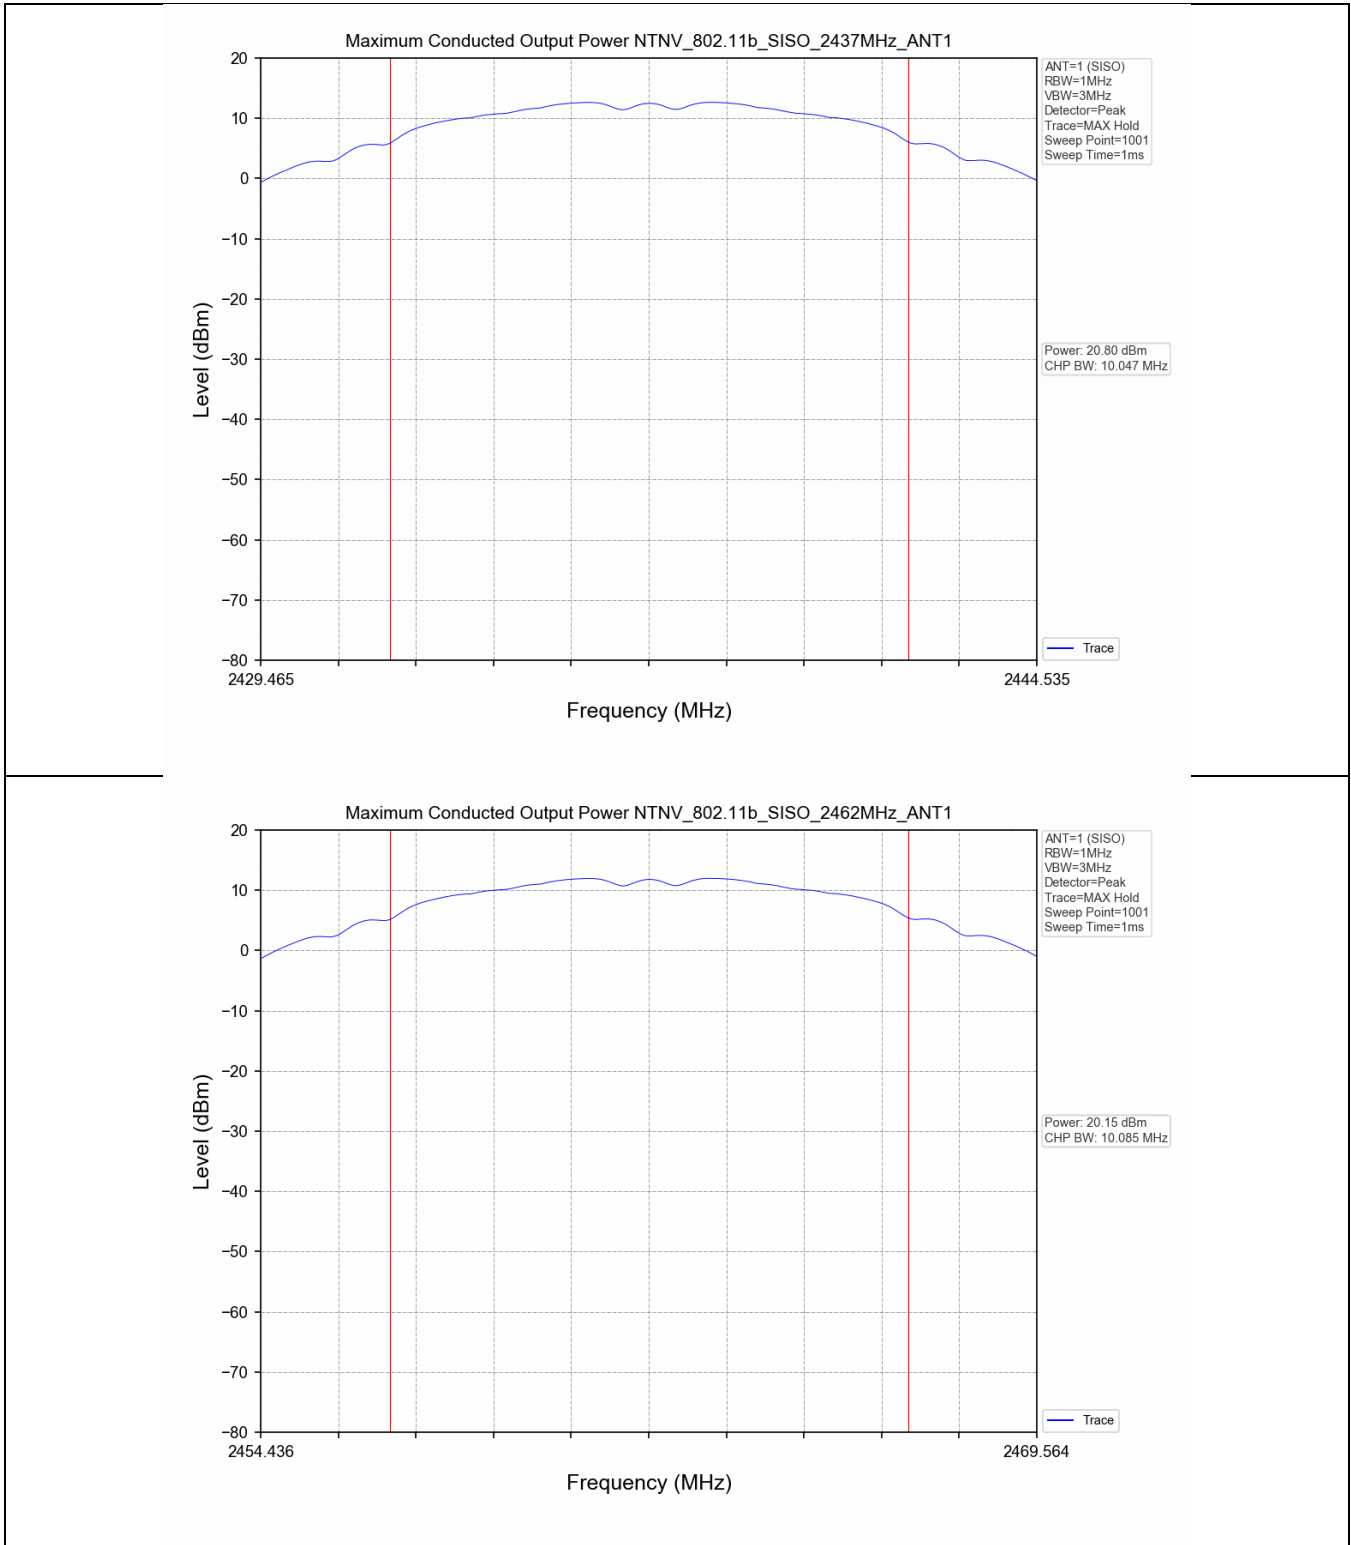

2.2 Test Graph - 6dB Bandwidth

2.3 Test Graph - 99% Occupied Bandwidth

3. Maximum Conducted Output Power

3.1 Test Result

Test Mode	Frequency (MHz)	Tx Type	Measured Peak Output Power (dBm)	Limits (dBm)	Verdict
			Ant 1		
802.11b	2412	SISO	20.00	30	PASS
	2437	SISO	20.80	30	PASS
	2462	SISO	20.15	30	PASS
802.11g	2412	SISO	22.29	30	PASS
	2437	SISO	23.06	30	PASS
	2462	SISO	22.94	30	PASS
802.11n(HT20)	2412	SISO	22.33	30	PASS
	2437	SISO	23.10	30	PASS
	2462	SISO	22.96	30	PASS
802.11n(HT40)	2422	SISO	22.79	30	PASS
	2437	SISO	23.08	30	PASS
	2452	SISO	23.11	30	PASS

3.2 Test Graph

4. Maximum Power Spectral Density (PSD)

4.1 Test Result

Test Mode	Frequency (MHz)	Tx Type	Maximum Power Spectral Density (dBm/3KHz)	Limits (dBm/3kHz)	Verdict
			Ant 1		
802.11b	2412	SISO	-9.40	≤8	PASS
	2437	SISO	-7.85	≤8	PASS
	2462	SISO	-8.93	≤8	PASS
802.11g	2412	SISO	-12.87	≤8	PASS
	2437	SISO	-12.10	≤8	PASS
	2462	SISO	-12.57	≤8	PASS
802.11n(HT20)	2412	SISO	-12.75	≤8	PASS
	2437	SISO	-12.19	≤8	PASS
	2462	SISO	-11.96	≤8	PASS
802.11n(HT40)	2422	SISO	-14.38	≤8	PASS
	2437	SISO	-14.30	≤8	PASS
	2452	SISO	-14.56	≤8	PASS

4.2 Test Graph

5. Unwanted Emissions in Non-restricted Frequency Bands

5.1 Test Result

Test Mode	Frequency (MHz)	TX Type	ANT No.	Spurious Conducted Emission (dBm)	Limits (dBm)	Verdict
802.11b	2412	SISO	1	Refer to test graph	-11.40	PASS
	2437	SISO	1	Refer to test graph	-11.40	PASS
	2462	SISO	1	Refer to test graph	-11.40	PASS
802.11g	2412	SISO	1	Refer to test graph	-15.75	PASS
	2437	SISO	1	Refer to test graph	-15.75	PASS
	2462	SISO	1	Refer to test graph	-15.75	PASS
802.11n(HT20)	2412	SISO	1	Refer to test graph	-15.81	PASS
	2437	SISO	1	Refer to test graph	-15.81	PASS
	2462	SISO	1	Refer to test graph	-15.81	PASS
802.11n(HT40)	2422	SISO	1	Refer to test graph	-18.62	PASS
	2437	SISO	1	Refer to test graph	-18.62	PASS
	2452	SISO	1	Refer to test graph	-18.62	PASS

5.2 Test Graph