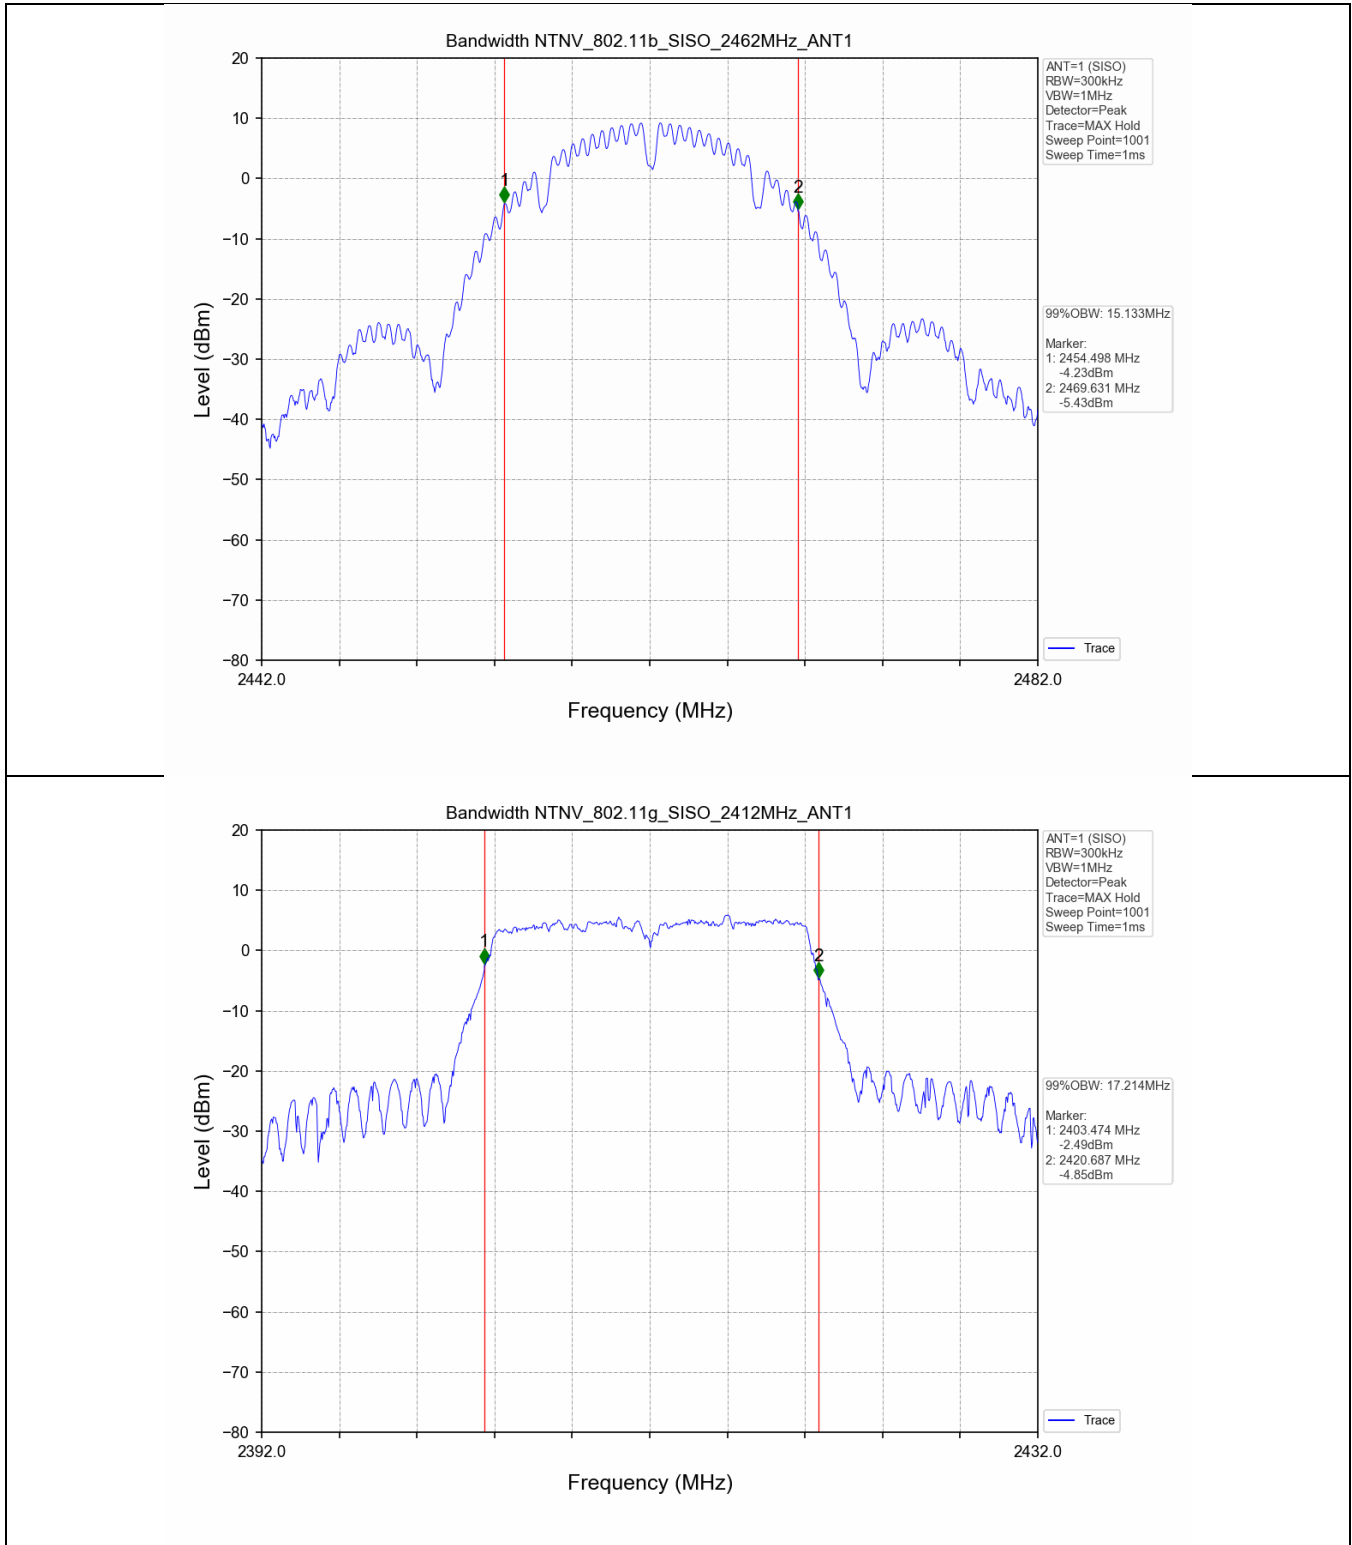

2.2 Test Graph - 6dB Bandwidth

2.3 Test Graph - 99% Occupied Bandwidth

3. Maximum Conducted Output Power

3.1 Test Result

Test Mode	Frequency (MHz)	Tx Type	Measured Peak Output Power (dBm)	Limits (dBm)	Verdict
			Ant 1		
802.11b	2412	SISO	20.00	30	PASS
	2437	SISO	20.80	30	PASS
	2462	SISO	20.15	30	PASS
802.11g	2412	SISO	22.29	30	PASS
	2437	SISO	23.06	30	PASS
	2462	SISO	22.94	30	PASS
802.11n(HT20)	2412	SISO	22.33	30	PASS
	2437	SISO	23.10	30	PASS
	2462	SISO	22.96	30	PASS
802.11n(HT40)	2422	SISO	22.79	30	PASS
	2437	SISO	23.08	30	PASS
	2452	SISO	23.11	30	PASS

3.2 Test Graph

4. Maximum Power Spectral Density (PSD)

4.1 Test Result

Test Mode	Frequency (MHz)	Tx Type	Maximum Power Spectral Density (dBm/3KHz)	Limits (dBm/3kHz)	Verdict
			Ant 1		
802.11b	2412	SISO	-9.40	≤8	PASS
	2437	SISO	-7.85	≤8	PASS
	2462	SISO	-8.93	≤8	PASS
802.11g	2412	SISO	-12.87	≤8	PASS
	2437	SISO	-12.10	≤8	PASS
	2462	SISO	-12.57	≤8	PASS
802.11n(HT20)	2412	SISO	-12.75	≤8	PASS
	2437	SISO	-12.19	≤8	PASS
	2462	SISO	-11.96	≤8	PASS
802.11n(HT40)	2422	SISO	-14.38	≤8	PASS
	2437	SISO	-14.30	≤8	PASS
	2452	SISO	-14.56	≤8	PASS

4.2 Test Graph

5. Unwanted Emissions in Non-restricted Frequency Bands

5.1 Test Result

Test Mode	Frequency (MHz)	TX Type	ANT No.	Spurious Conducted Emission (dBm)	Limits (dBm)	Verdict
802.11b	2412	SISO	1	Refer to test graph	-11.40	PASS
	2437	SISO	1	Refer to test graph	-11.40	PASS
	2462	SISO	1	Refer to test graph	-11.40	PASS
802.11g	2412	SISO	1	Refer to test graph	-15.75	PASS
	2437	SISO	1	Refer to test graph	-15.75	PASS
	2462	SISO	1	Refer to test graph	-15.75	PASS
802.11n(HT20)	2412	SISO	1	Refer to test graph	-15.81	PASS
	2437	SISO	1	Refer to test graph	-15.81	PASS
	2462	SISO	1	Refer to test graph	-15.81	PASS
802.11n(HT40)	2422	SISO	1	Refer to test graph	-18.62	PASS
	2437	SISO	1	Refer to test graph	-18.62	PASS
	2452	SISO	1	Refer to test graph	-18.62	PASS

5.2 Test Graph