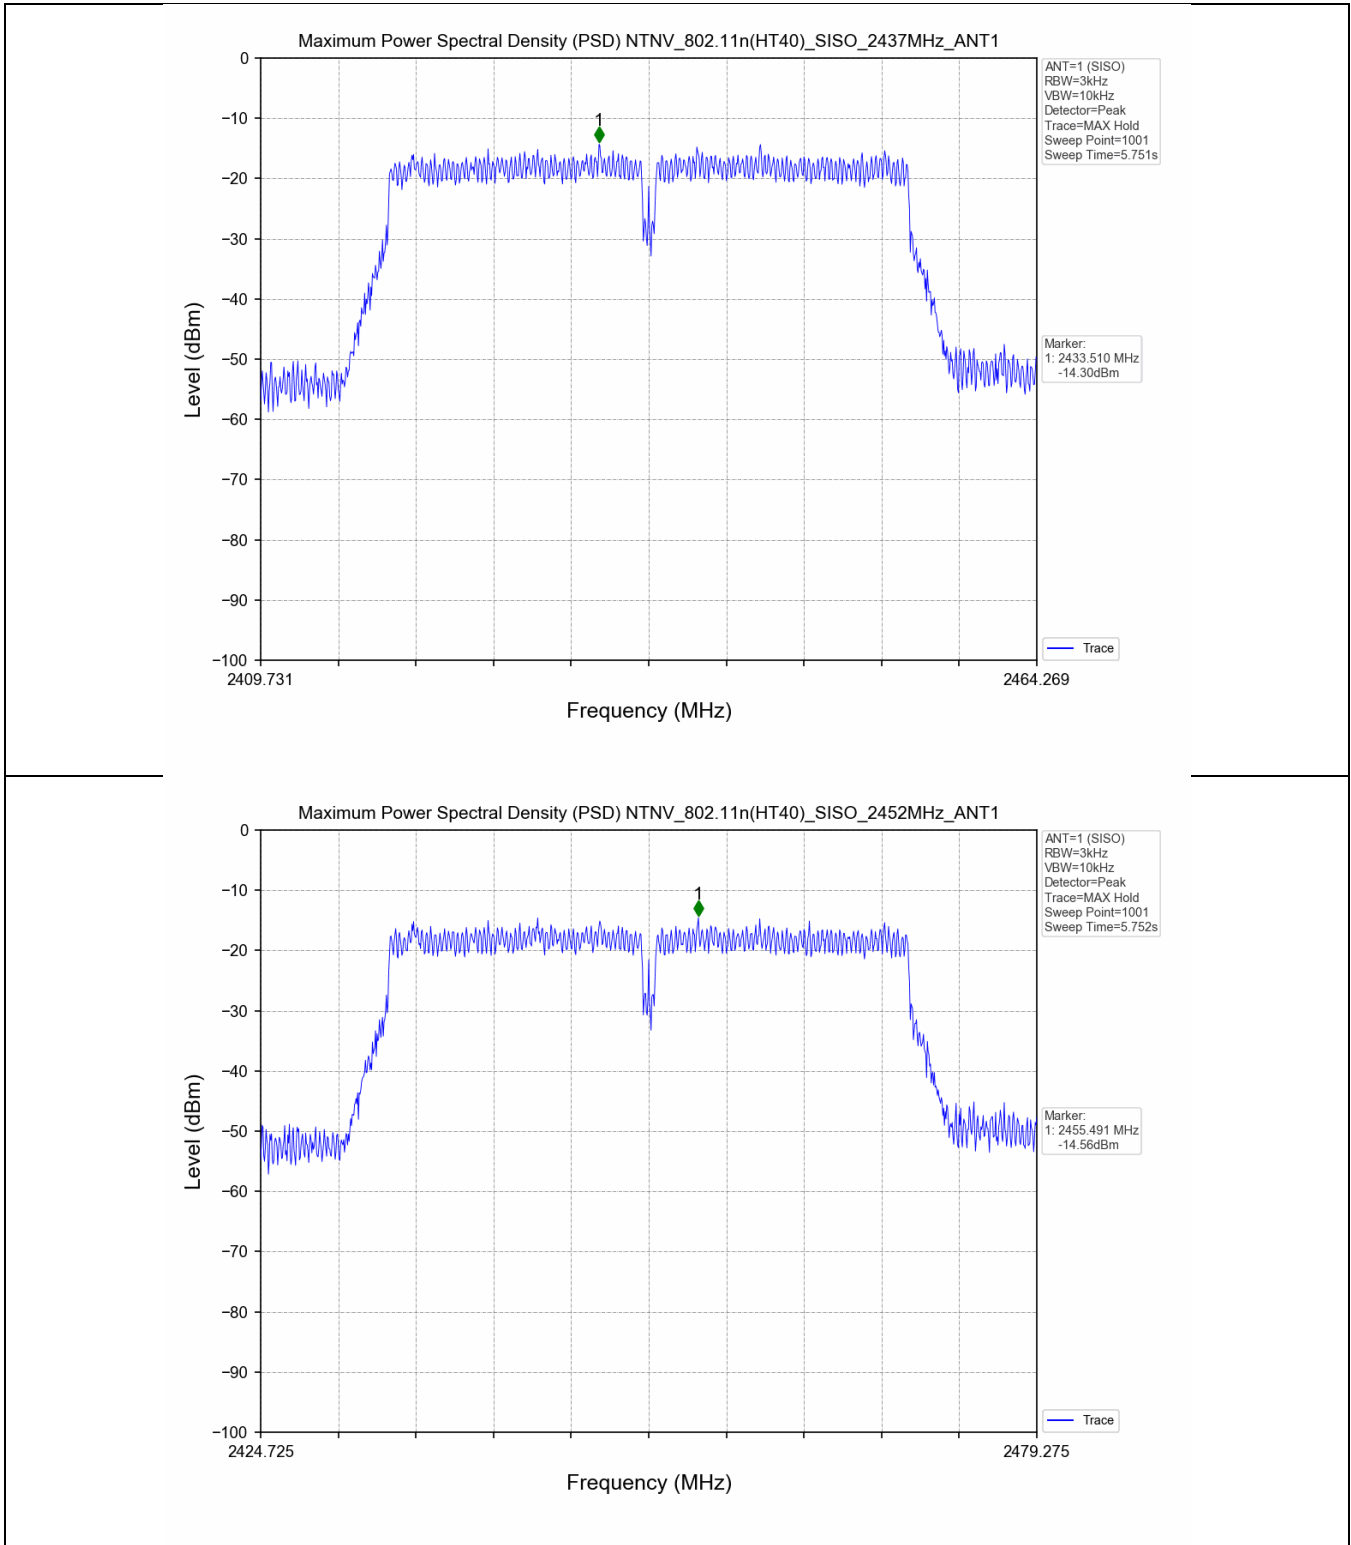

4.2 Test Graph

5. Unwanted Emissions in Non-restricted Frequency Bands

5.1 Test Result

Test Mode	Frequency (MHz)	TX Type	ANT No.	Spurious Conducted Emission (dBm)	Limits (dBm)	Verdict
802.11b	2412	SISO	1	Refer to test graph	-11.40	PASS
	2437	SISO	1	Refer to test graph	-11.40	PASS
	2462	SISO	1	Refer to test graph	-11.40	PASS
802.11g	2412	SISO	1	Refer to test graph	-15.75	PASS
	2437	SISO	1	Refer to test graph	-15.75	PASS
	2462	SISO	1	Refer to test graph	-15.75	PASS
802.11n(HT20)	2412	SISO	1	Refer to test graph	-15.81	PASS
	2437	SISO	1	Refer to test graph	-15.81	PASS
	2462	SISO	1	Refer to test graph	-15.81	PASS
802.11n(HT40)	2422	SISO	1	Refer to test graph	-18.62	PASS
	2437	SISO	1	Refer to test graph	-18.62	PASS
	2452	SISO	1	Refer to test graph	-18.62	PASS

5.2 Test Graph