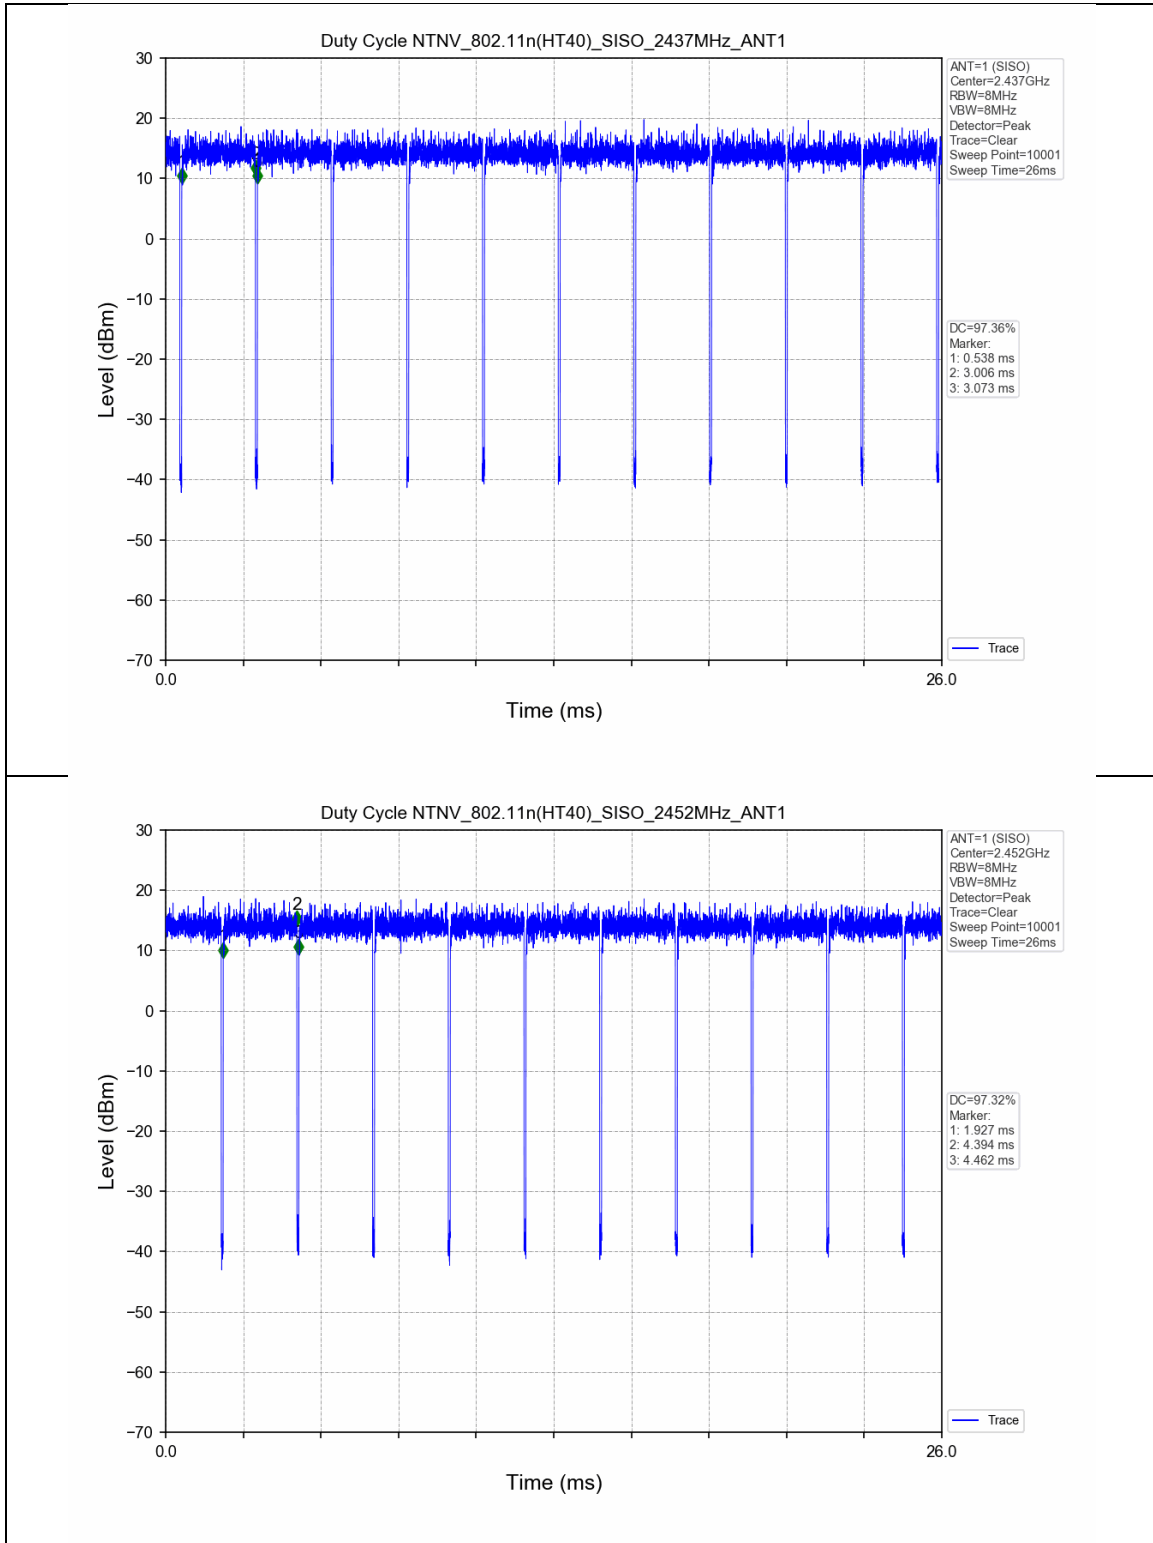

1.2 Test Graph

2. Bandwidth

2.1 Test Result

Test Mode	Frequency (MHz)	TX Type	ANT No.	6dB Bandwidth		Verdict
				Test Result (MHz)	Limits (MHz)	
802.11b	2412	SISO	1	9.631	≥0.5	PASS
	2437	SISO	1	10.047	≥0.5	PASS
	2462	SISO	1	10.085	≥0.5	PASS
802.11g	2412	SISO	1	16.372	≥0.5	PASS
	2437	SISO	1	16.400	≥0.5	PASS
	2462	SISO	1	16.397	≥0.5	PASS
802.11n(HT20)	2412	SISO	1	17.601	≥0.5	PASS
	2437	SISO	1	17.627	≥0.5	PASS
	2462	SISO	1	17.640	≥0.5	PASS
802.11n(HT40)	2422	SISO	1	36.079	≥0.5	PASS
	2437	SISO	1	36.359	≥0.5	PASS
	2452	SISO	1	36.367	≥0.5	PASS

Test Mode	Frequency (MHz)	TX Type	ANT No.	99% Occupied Bandwidth	
				Test Result (MHz)	
802.11b	2412	SISO	1	15.030	Only for Report Use
	2437	SISO	1	15.067	Only for Report Use
	2462	SISO	1	15.133	Only for Report Use
802.11g	2412	SISO	1	17.214	Only for Report Use
	2437	SISO	1	17.194	Only for Report Use
	2462	SISO	1	17.334	Only for Report Use
802.11n(HT20)	2412	SISO	1	18.009	Only for Report Use
	2437	SISO	1	18.032	Only for Report Use
	2462	SISO	1	18.125	Only for Report Use
802.11n(HT40)	2422	SISO	1	36.840	Only for Report Use
	2437	SISO	1	36.925	Only for Report Use
	2452	SISO	1	37.030	Only for Report Use

2.2 Test Graph - 6dB Bandwidth

2.3 Test Graph - 99% Occupied Bandwidth

3. Maximum Conducted Output Power

3.1 Test Result

Test Mode	Frequency (MHz)	Tx Type	Measured Peak Output Power (dBm)	Limits (dBm)	Verdict
			Ant 1		
802.11b	2412	SISO	20.00	30	PASS
	2437	SISO	20.80	30	PASS
	2462	SISO	20.15	30	PASS
802.11g	2412	SISO	22.29	30	PASS
	2437	SISO	23.06	30	PASS
	2462	SISO	22.94	30	PASS
802.11n(HT20)	2412	SISO	22.33	30	PASS
	2437	SISO	23.10	30	PASS
	2462	SISO	22.96	30	PASS
802.11n(HT40)	2422	SISO	22.79	30	PASS
	2437	SISO	23.08	30	PASS
	2452	SISO	23.11	30	PASS

5.2 Test Graph