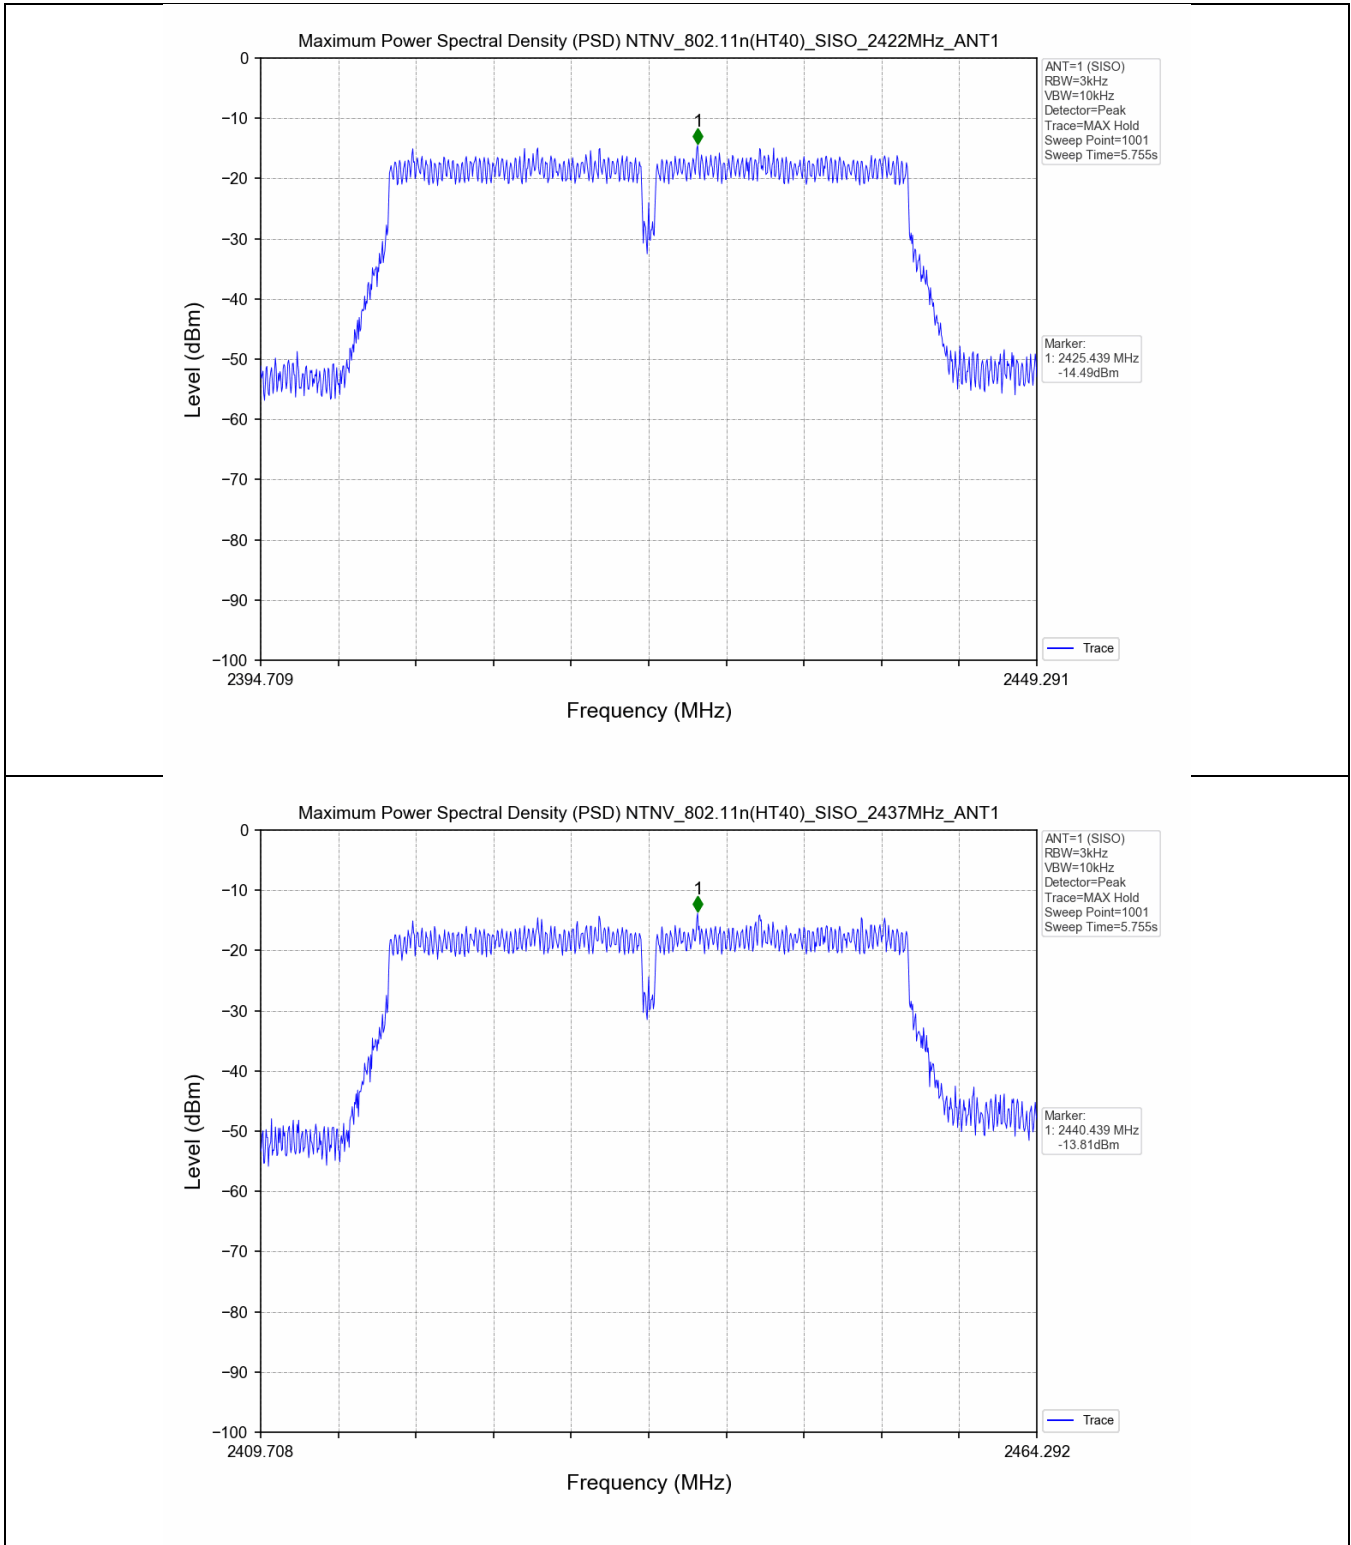

4.2 Test Graph

5. Unwanted Emissions in Non-restricted Frequency Bands

5.1 Test Result

Test Mode	Frequency (MHz)	TX Type	ANT No.	Spurious Conducted Emission (dBm)	Limits (dBm)	Verdict
802.11b	2412	SISO	1	Refer to test graph	-11.29	PASS
	2437	SISO	1	Refer to test graph	-11.29	PASS
	2462	SISO	1	Refer to test graph	-11.29	PASS
802.11g	2412	SISO	1	Refer to test graph	-15.08	PASS
	2437	SISO	1	Refer to test graph	-15.08	PASS
	2462	SISO	1	Refer to test graph	-15.08	PASS
802.11n(HT20)	2412	SISO	1	Refer to test graph	-14.71	PASS
	2437	SISO	1	Refer to test graph	-14.71	PASS
	2462	SISO	1	Refer to test graph	-14.71	PASS
802.11n(HT40)	2422	SISO	1	Refer to test graph	-17.73	PASS
	2437	SISO	1	Refer to test graph	-17.73	PASS
	2452	SISO	1	Refer to test graph	-17.73	PASS

5.2 Test Graph