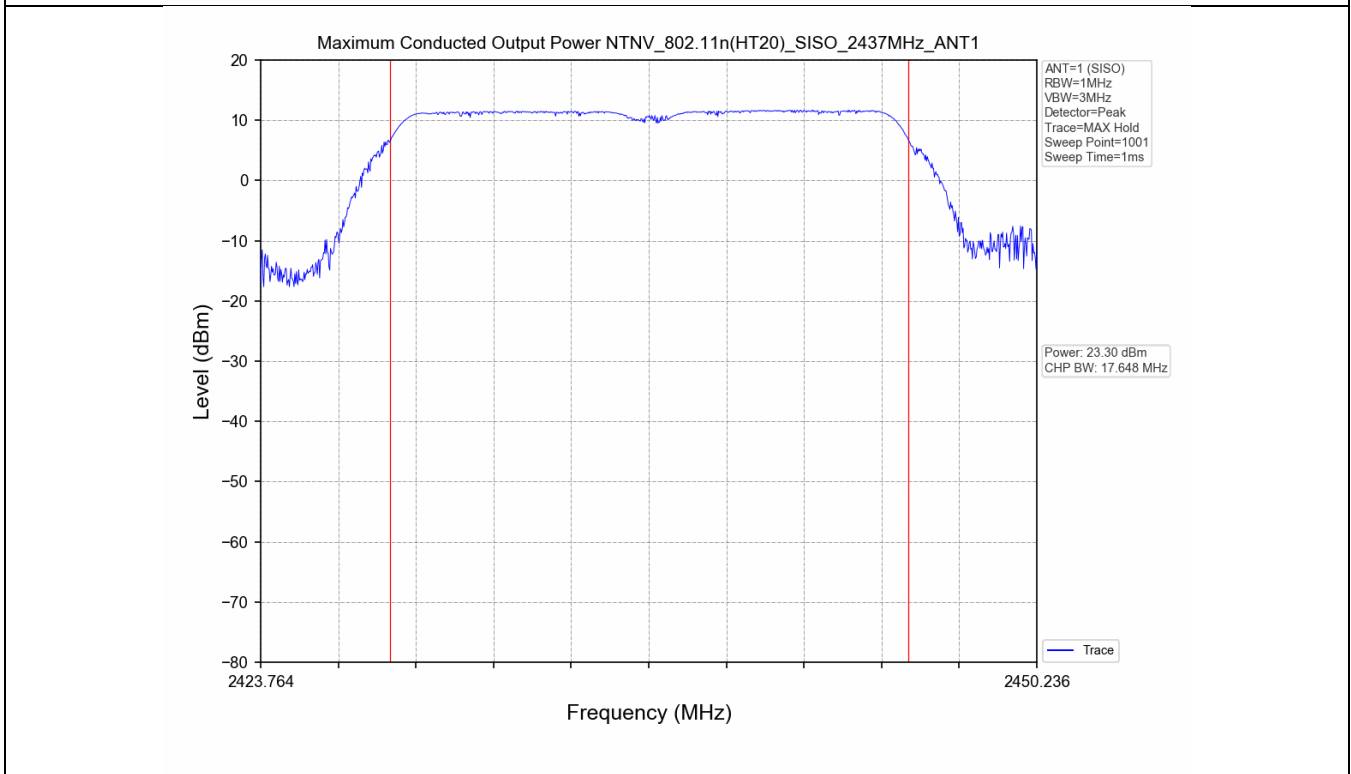

2.2 Test Graph - 6dB Bandwidth

2.3 Test Graph - 99% Occupied Bandwidth

3. Maximum Conducted Output Power

3.1 Test Result

Test Mode	Frequency (MHz)	Tx Type	Measured Peak Output Power (dBm)	Limits (dBm)	Verdict
			Ant 1		
802.11b	2412	SISO	20.12	30	PASS
	2437	SISO	20.12	30	PASS
	2462	SISO	20.88	30	PASS
802.11g	2412	SISO	22.88	30	PASS
	2437	SISO	22.97	30	PASS
	2462	SISO	23.71	30	PASS
802.11n(HT20)	2412	SISO	23.30	30	PASS
	2437	SISO	23.30	30	PASS
	2462	SISO	23.95	30	PASS
802.11n(HT40)	2422	SISO	23.16	30	PASS
	2437	SISO	23.33	30	PASS
	2452	SISO	23.63	30	PASS

3.2 Test Graph

4. Maximum Power Spectral Density (PSD)

4.1 Test Result

Test Mode	Frequency (MHz)	Tx Type	Maximum Power Spectral Density (dBm/3KHz)	Limits (dBm/3KHz)	Verdict
			Ant 1		
802.11b	2412	SISO	-8.41	≤8	PASS
	2437	SISO	-7.95	≤8	PASS
	2462	SISO	-8.73	≤8	PASS
802.11g	2412	SISO	-12.63	≤8	PASS
	2437	SISO	-12.62	≤8	PASS
	2462	SISO	-10.96	≤8	PASS
802.11n(HT20)	2412	SISO	-12.19	≤8	PASS
	2437	SISO	-12.42	≤8	PASS
	2462	SISO	-11.39	≤8	PASS
802.11n(HT40)	2422	SISO	-14.49	≤8	PASS
	2437	SISO	-13.81	≤8	PASS
	2452	SISO	-14.00	≤8	PASS

4.2 Test Graph

5. Unwanted Emissions in Non-restricted Frequency Bands

5.1 Test Result

Test Mode	Frequency (MHz)	TX Type	ANT No.	Spurious Conducted Emission (dBm)	Limits (dBm)	Verdict
802.11b	2412	SISO	1	Refer to test graph	-11.29	PASS
	2437	SISO	1	Refer to test graph	-11.29	PASS
	2462	SISO	1	Refer to test graph	-11.29	PASS
802.11g	2412	SISO	1	Refer to test graph	-15.08	PASS
	2437	SISO	1	Refer to test graph	-15.08	PASS
	2462	SISO	1	Refer to test graph	-15.08	PASS
802.11n(HT20)	2412	SISO	1	Refer to test graph	-14.71	PASS
	2437	SISO	1	Refer to test graph	-14.71	PASS
	2462	SISO	1	Refer to test graph	-14.71	PASS
802.11n(HT40)	2422	SISO	1	Refer to test graph	-17.73	PASS
	2437	SISO	1	Refer to test graph	-17.73	PASS
	2452	SISO	1	Refer to test graph	-17.73	PASS