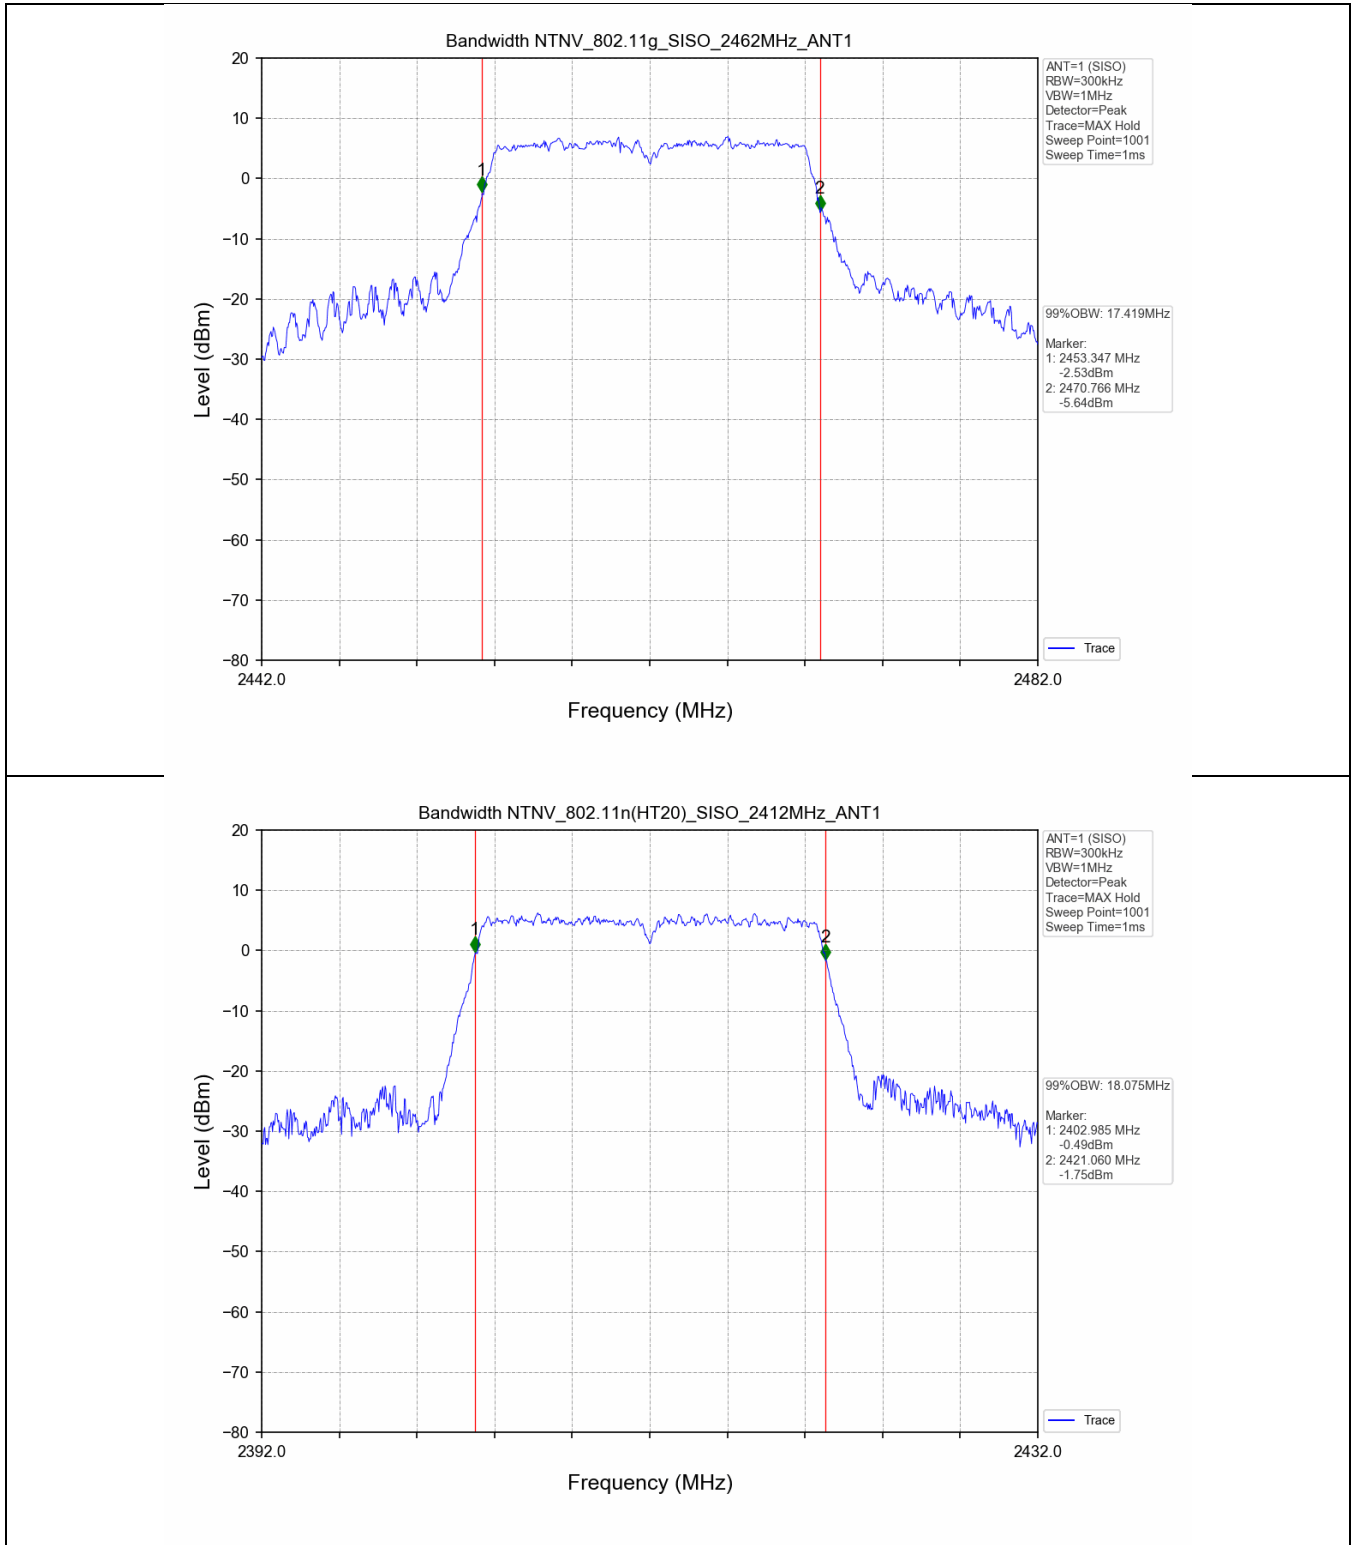

2.2 Test Graph - 6dB Bandwidth

2.3 Test Graph - 99% Occupied Bandwidth

3. Maximum Conducted Output Power

3.1 Test Result

Test Mode	Frequency (MHz)	Tx Type	Measured Peak Output Power (dBm)	Limits (dBm)	Verdict
			Ant 1		
802.11b	2412	SISO	20.12	30	PASS
	2437	SISO	20.12	30	PASS
	2462	SISO	20.88	30	PASS
802.11g	2412	SISO	22.88	30	PASS
	2437	SISO	22.97	30	PASS
	2462	SISO	23.71	30	PASS
802.11n(HT20)	2412	SISO	23.30	30	PASS
	2437	SISO	23.30	30	PASS
	2462	SISO	23.95	30	PASS
802.11n(HT40)	2422	SISO	23.16	30	PASS
	2437	SISO	23.33	30	PASS
	2452	SISO	23.63	30	PASS

3.2 Test Graph

4. Maximum Power Spectral Density (PSD)

4.1 Test Result

Test Mode	Frequency (MHz)	Tx Type	Maximum Power Spectral Density (dBm/3KHz)	Limits (dBm/3KHz)	Verdict
			Ant 1		
802.11b	2412	SISO	-8.41	≤8	PASS
	2437	SISO	-7.95	≤8	PASS
	2462	SISO	-8.73	≤8	PASS
802.11g	2412	SISO	-12.63	≤8	PASS
	2437	SISO	-12.62	≤8	PASS
	2462	SISO	-10.96	≤8	PASS
802.11n(HT20)	2412	SISO	-12.19	≤8	PASS
	2437	SISO	-12.42	≤8	PASS
	2462	SISO	-11.39	≤8	PASS
802.11n(HT40)	2422	SISO	-14.49	≤8	PASS
	2437	SISO	-13.81	≤8	PASS
	2452	SISO	-14.00	≤8	PASS

4.2 Test Graph

5. Unwanted Emissions in Non-restricted Frequency Bands

5.1 Test Result

Test Mode	Frequency (MHz)	TX Type	ANT No.	Spurious Conducted Emission (dBm)	Limits (dBm)	Verdict
802.11b	2412	SISO	1	Refer to test graph	-11.29	PASS
	2437	SISO	1	Refer to test graph	-11.29	PASS
	2462	SISO	1	Refer to test graph	-11.29	PASS
802.11g	2412	SISO	1	Refer to test graph	-15.08	PASS
	2437	SISO	1	Refer to test graph	-15.08	PASS
	2462	SISO	1	Refer to test graph	-15.08	PASS
802.11n(HT20)	2412	SISO	1	Refer to test graph	-14.71	PASS
	2437	SISO	1	Refer to test graph	-14.71	PASS
	2462	SISO	1	Refer to test graph	-14.71	PASS
802.11n(HT40)	2422	SISO	1	Refer to test graph	-17.73	PASS
	2437	SISO	1	Refer to test graph	-17.73	PASS
	2452	SISO	1	Refer to test graph	-17.73	PASS

5.2 Test Graph