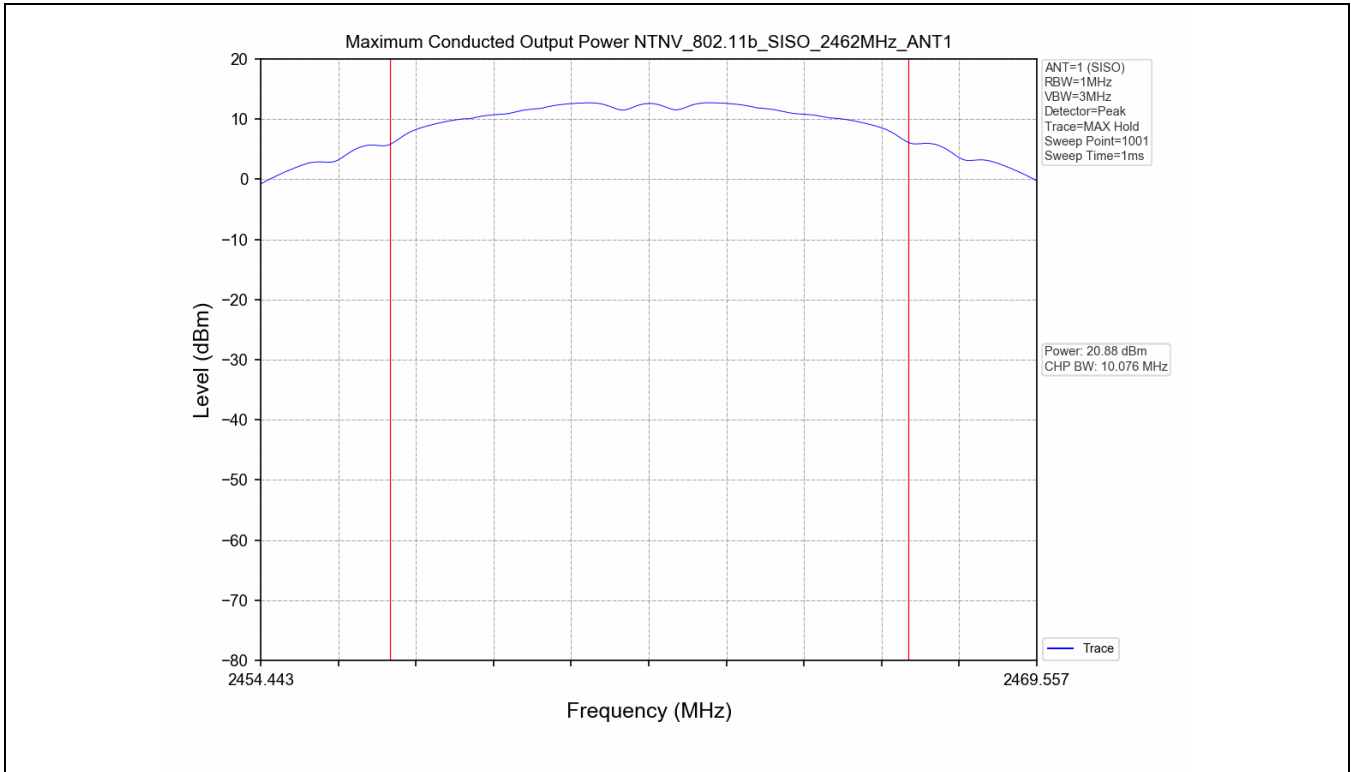

2.2 Test Graph - 6dB Bandwidth

2.3 Test Graph - 99% Occupied Bandwidth

3. Maximum Conducted Output Power

3.1 Test Result

Test Mode	Frequency (MHz)	Tx Type	Measured Peak Output Power (dBm)	Limits (dBm)	Verdict
			Ant 1		
802.11b	2412	SISO	20.12	30	PASS
	2437	SISO	20.12	30	PASS
	2462	SISO	20.88	30	PASS
802.11g	2412	SISO	22.88	30	PASS
	2437	SISO	22.97	30	PASS
	2462	SISO	23.71	30	PASS
802.11n(HT20)	2412	SISO	23.30	30	PASS
	2437	SISO	23.30	30	PASS
	2462	SISO	23.95	30	PASS
802.11n(HT40)	2422	SISO	23.16	30	PASS
	2437	SISO	23.33	30	PASS
	2452	SISO	23.63	30	PASS

3.2 Test Graph

4. Maximum Power Spectral Density (PSD)

4.1 Test Result

Test Mode	Frequency (MHz)	Tx Type	Maximum Power Spectral Density (dBm/3KHz)	Limits (dBm/3KHz)	Verdict
			Ant 1		
802.11b	2412	SISO	-8.41	≤8	PASS
	2437	SISO	-7.95	≤8	PASS
	2462	SISO	-8.73	≤8	PASS
802.11g	2412	SISO	-12.63	≤8	PASS
	2437	SISO	-12.62	≤8	PASS
	2462	SISO	-10.96	≤8	PASS
802.11n(HT20)	2412	SISO	-12.19	≤8	PASS
	2437	SISO	-12.42	≤8	PASS
	2462	SISO	-11.39	≤8	PASS
802.11n(HT40)	2422	SISO	-14.49	≤8	PASS
	2437	SISO	-13.81	≤8	PASS
	2452	SISO	-14.00	≤8	PASS