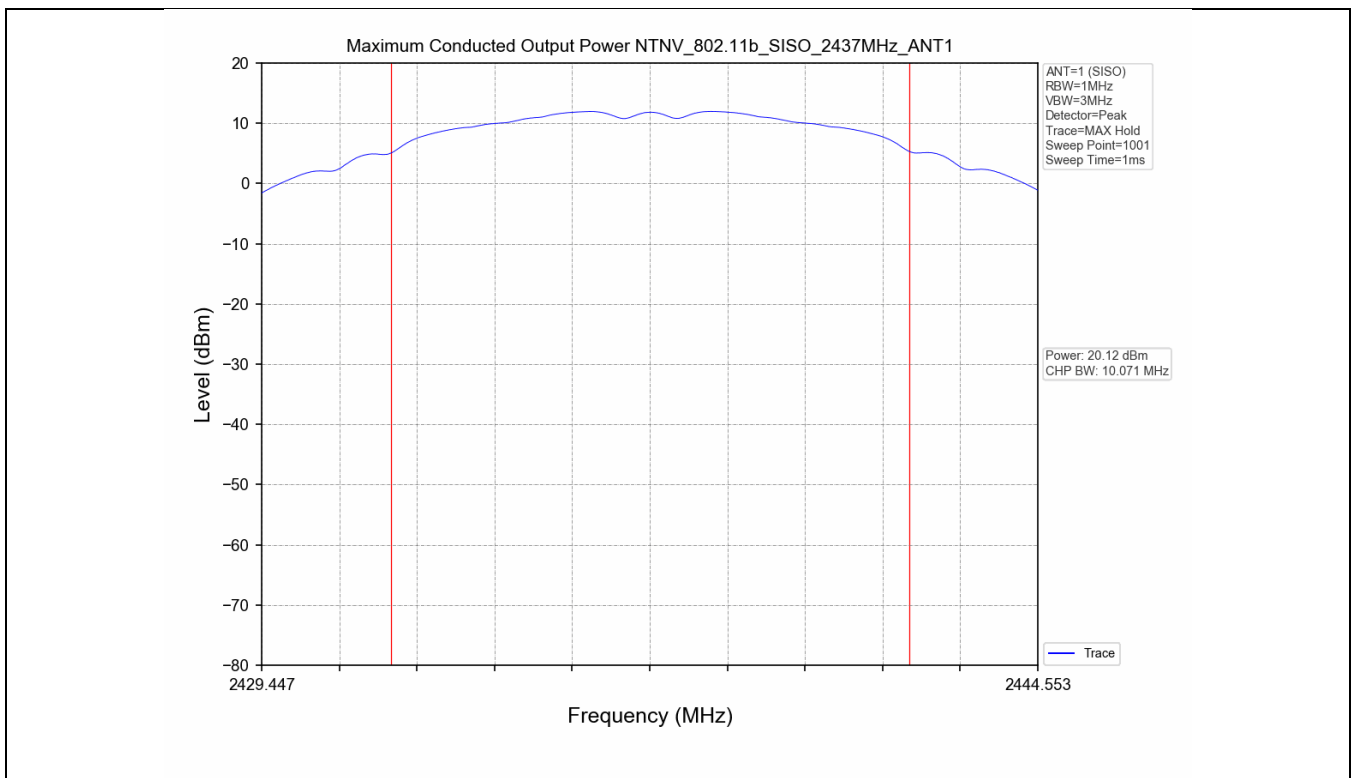

2.2 Test Graph - 6dB Bandwidth

2.3 Test Graph - 99% Occupied Bandwidth

3. Maximum Conducted Output Power

3.1 Test Result

Test Mode	Frequency (MHz)	Tx Type	Measured Peak Output Power (dBm)	Limits (dBm)	Verdict
			Ant 1		
802.11b	2412	SISO	20.12	30	PASS
	2437	SISO	20.12	30	PASS
	2462	SISO	20.88	30	PASS
802.11g	2412	SISO	22.88	30	PASS
	2437	SISO	22.97	30	PASS
	2462	SISO	23.71	30	PASS
802.11n(HT20)	2412	SISO	23.30	30	PASS
	2437	SISO	23.30	30	PASS
	2462	SISO	23.95	30	PASS
802.11n(HT40)	2422	SISO	23.16	30	PASS
	2437	SISO	23.33	30	PASS
	2452	SISO	23.63	30	PASS

3.2 Test Graph

4. Maximum Power Spectral Density (PSD)

4.1 Test Result

Test Mode	Frequency (MHz)	Tx Type	Maximum Power Spectral Density (dBm/3KHz)	Limits (dBm/3KHz)	Verdict
			Ant 1		
802.11b	2412	SISO	-8.41	≤8	PASS
	2437	SISO	-7.95	≤8	PASS
	2462	SISO	-8.73	≤8	PASS
802.11g	2412	SISO	-12.63	≤8	PASS
	2437	SISO	-12.62	≤8	PASS
	2462	SISO	-10.96	≤8	PASS
802.11n(HT20)	2412	SISO	-12.19	≤8	PASS
	2437	SISO	-12.42	≤8	PASS
	2462	SISO	-11.39	≤8	PASS
802.11n(HT40)	2422	SISO	-14.49	≤8	PASS
	2437	SISO	-13.81	≤8	PASS
	2452	SISO	-14.00	≤8	PASS