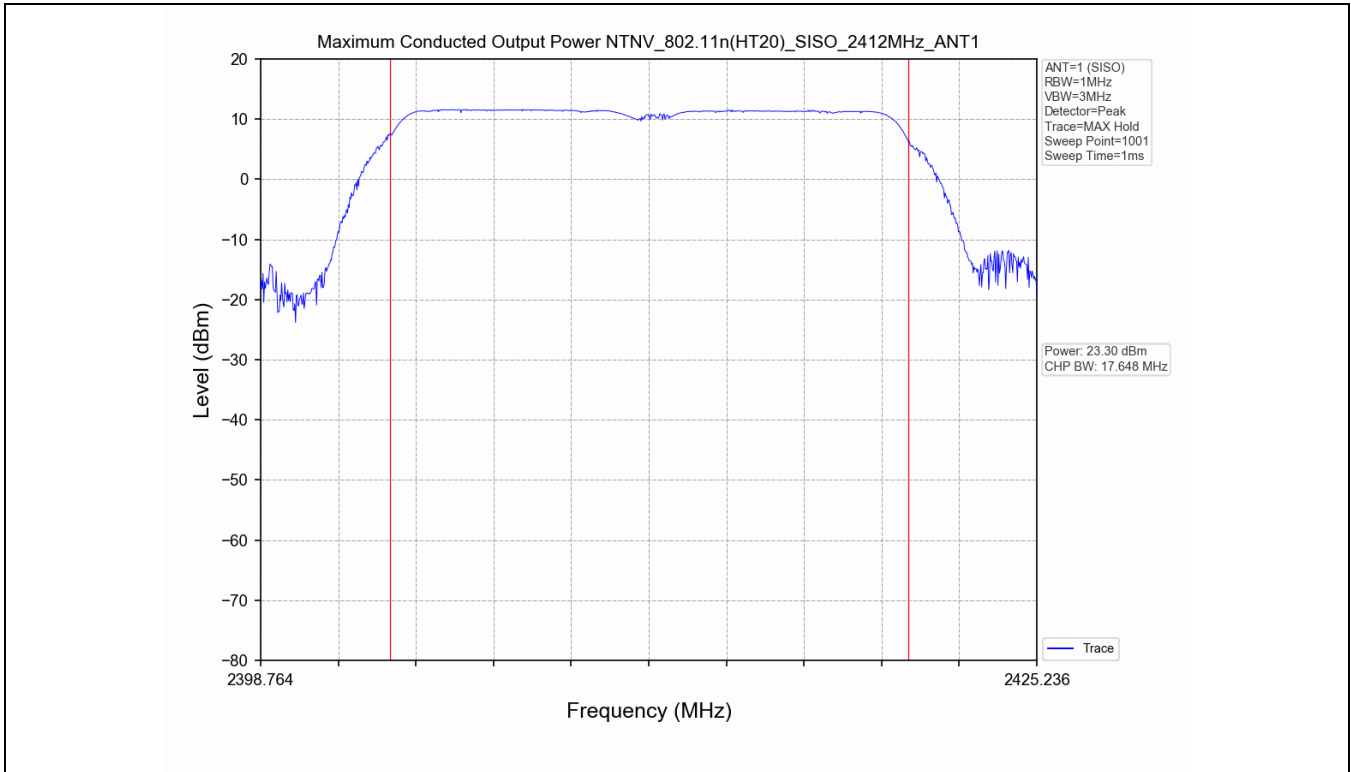

2.2 Test Graph - 6dB Bandwidth

2.3 Test Graph - 99% Occupied Bandwidth

3. Maximum Conducted Output Power

3.1 Test Result

Test Mode	Frequency (MHz)	Tx Type	Measured Peak Output Power (dBm)	Limits (dBm)	Verdict
			Ant 1		
802.11b	2412	SISO	20.12	30	PASS
	2437	SISO	20.12	30	PASS
	2462	SISO	20.88	30	PASS
802.11g	2412	SISO	22.88	30	PASS
	2437	SISO	22.97	30	PASS
	2462	SISO	23.71	30	PASS
802.11n(HT20)	2412	SISO	23.30	30	PASS
	2437	SISO	23.30	30	PASS
	2462	SISO	23.95	30	PASS
802.11n(HT40)	2422	SISO	23.16	30	PASS
	2437	SISO	23.33	30	PASS
	2452	SISO	23.63	30	PASS

3.2 Test Graph

4. Maximum Power Spectral Density (PSD)

4.1 Test Result

Test Mode	Frequency (MHz)	Tx Type	Maximum Power Spectral Density (dBm/3KHz)	Limits (dBm/3KHz)	Verdict
			Ant 1		
802.11b	2412	SISO	-8.41	≤8	PASS
	2437	SISO	-7.95	≤8	PASS
	2462	SISO	-8.73	≤8	PASS
802.11g	2412	SISO	-12.63	≤8	PASS
	2437	SISO	-12.62	≤8	PASS
	2462	SISO	-10.96	≤8	PASS
802.11n(HT20)	2412	SISO	-12.19	≤8	PASS
	2437	SISO	-12.42	≤8	PASS
	2462	SISO	-11.39	≤8	PASS
802.11n(HT40)	2422	SISO	-14.49	≤8	PASS
	2437	SISO	-13.81	≤8	PASS
	2452	SISO	-14.00	≤8	PASS

4.2 Test Graph

5. Unwanted Emissions in Non-restricted Frequency Bands

5.1 Test Result

Test Mode	Frequency (MHz)	TX Type	ANT No.	Spurious Conducted Emission (dBm)	Limits (dBm)	Verdict
802.11b	2412	SISO	1	Refer to test graph	-11.29	PASS
	2437	SISO	1	Refer to test graph	-11.29	PASS
	2462	SISO	1	Refer to test graph	-11.29	PASS
802.11g	2412	SISO	1	Refer to test graph	-15.08	PASS
	2437	SISO	1	Refer to test graph	-15.08	PASS
	2462	SISO	1	Refer to test graph	-15.08	PASS
802.11n(HT20)	2412	SISO	1	Refer to test graph	-14.71	PASS
	2437	SISO	1	Refer to test graph	-14.71	PASS
	2462	SISO	1	Refer to test graph	-14.71	PASS
802.11n(HT40)	2422	SISO	1	Refer to test graph	-17.73	PASS
	2437	SISO	1	Refer to test graph	-17.73	PASS
	2452	SISO	1	Refer to test graph	-17.73	PASS