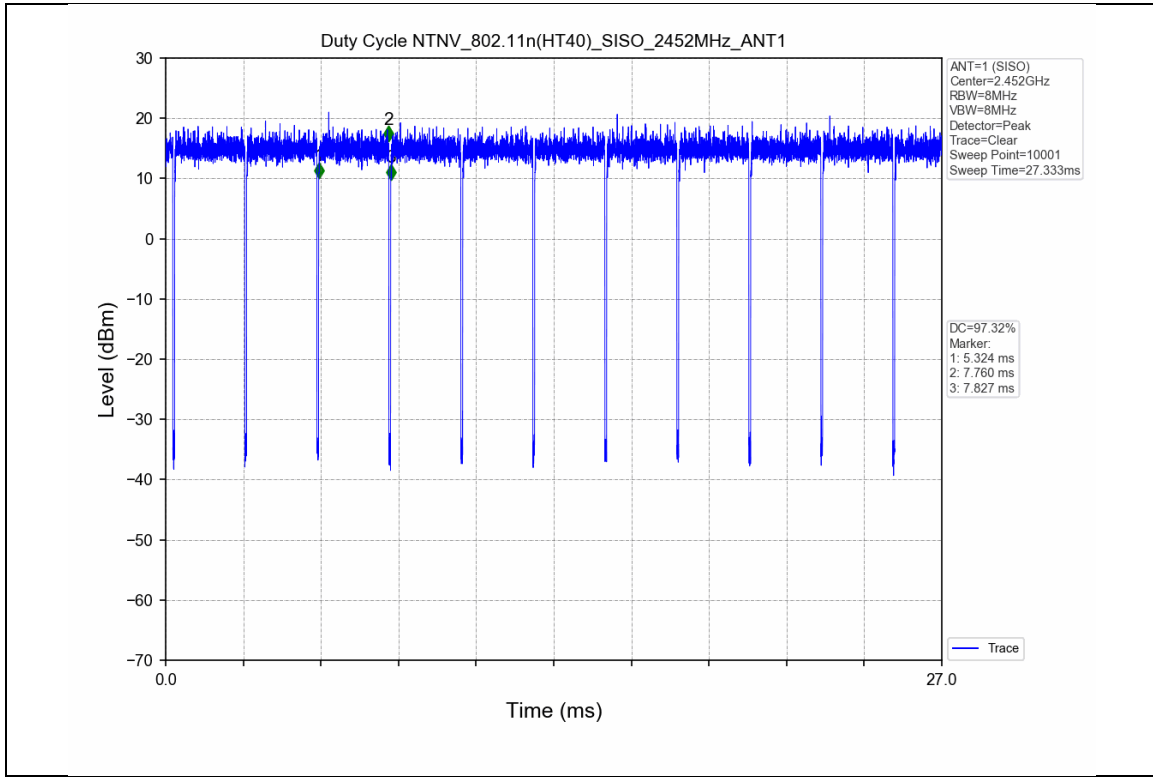

1.2 Test Graph

2. Bandwidth

2.1 Test Result

Test Mode	Frequency (MHz)	TX Type	ANT No.	6dB Bandwidth		Verdict
				Test Result (MHz)	Limits (MHz)	
802.11b	2412	SISO	1	10.087	≥0.5	PASS
	2437	SISO	1	10.071	≥0.5	PASS
	2462	SISO	1	10.076	≥0.5	PASS
802.11g	2412	SISO	1	16.403	≥0.5	PASS
	2437	SISO	1	16.410	≥0.5	PASS
	2462	SISO	1	16.395	≥0.5	PASS
802.11n(HT20)	2412	SISO	1	17.648	≥0.5	PASS
	2437	SISO	1	17.648	≥0.5	PASS
	2462	SISO	1	17.695	≥0.5	PASS
802.11n(HT40)	2422	SISO	1	36.388	≥0.5	PASS
	2437	SISO	1	36.389	≥0.5	PASS
	2452	SISO	1	36.009	≥0.5	PASS

Test Mode	Frequency (MHz)	TX Type	ANT No.	99% Occupied Bandwidth	
				Test Result (MHz)	Only for Report Use
802.11b	2412	SISO	1	15.071	Only for Report Use
	2437	SISO	1	15.038	Only for Report Use
	2462	SISO	1	15.089	Only for Report Use
802.11g	2412	SISO	1	17.282	Only for Report Use
	2437	SISO	1	17.380	Only for Report Use
	2462	SISO	1	17.419	Only for Report Use
802.11n(HT20)	2412	SISO	1	18.075	Only for Report Use