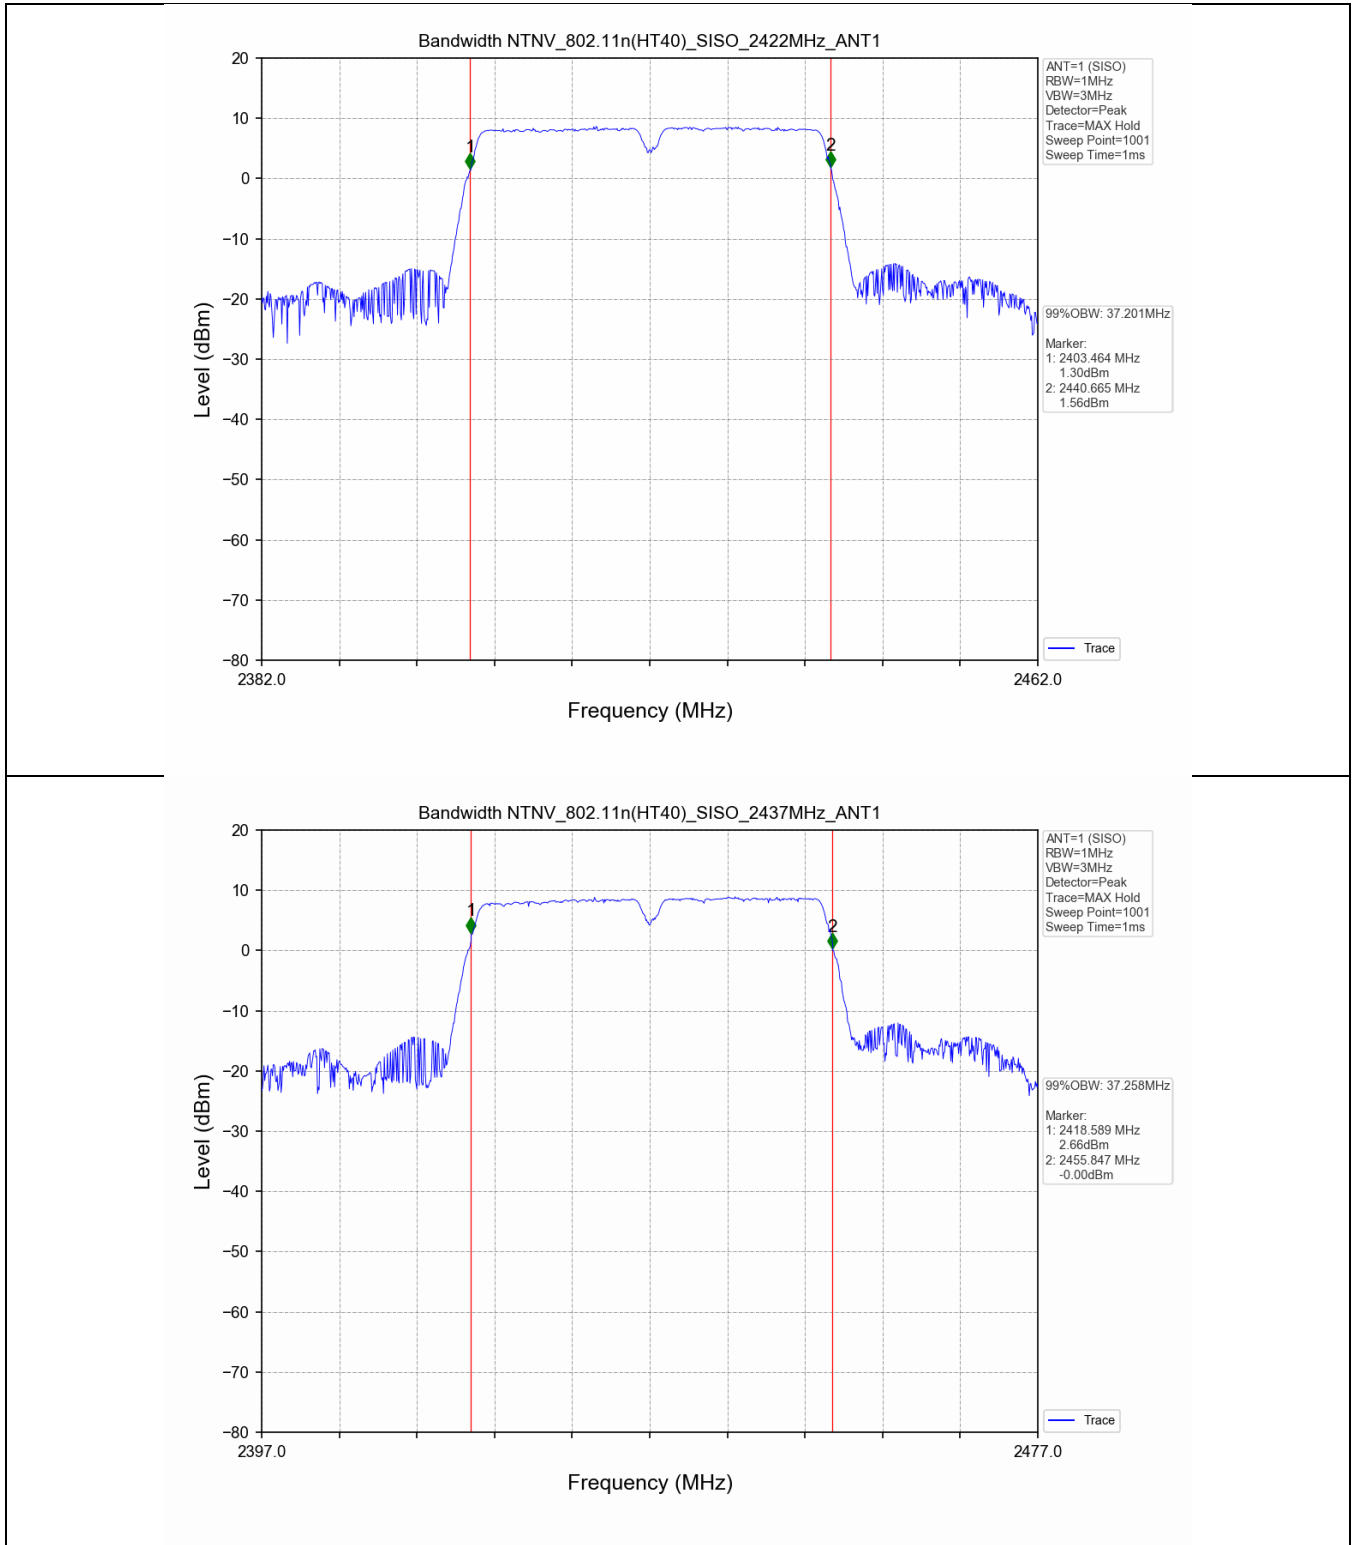

2.2 Test Graph - 6dB Bandwidth

2.3 Test Graph - 99% Occupied Bandwidth

3. Maximum Conducted Output Power

3.1 Test Result

Test Mode	Frequency (MHz)	Tx Type	Measured Peak Output Power (dBm)	Limits (dBm)	Verdict
			Ant 1		
802.11b	2412	SISO	20.12	30	PASS
	2437	SISO	20.12	30	PASS
	2462	SISO	20.88	30	PASS
802.11g	2412	SISO	22.88	30	PASS
	2437	SISO	22.97	30	PASS
	2462	SISO	23.71	30	PASS
802.11n(HT20)	2412	SISO	23.30	30	PASS
	2437	SISO	23.30	30	PASS
	2462	SISO	23.95	30	PASS
802.11n(HT40)	2422	SISO	23.16	30	PASS
	2437	SISO	23.33	30	PASS
	2452	SISO	23.63	30	PASS

3.2 Test Graph

4. Maximum Power Spectral Density (PSD)

4.1 Test Result

Test Mode	Frequency (MHz)	Tx Type	Maximum Power Spectral Density (dBm/3KHz)	Limits (dBm/3KHz)	Verdict
			Ant 1		
802.11b	2412	SISO	-8.41	≤8	PASS
	2437	SISO	-7.95	≤8	PASS
	2462	SISO	-8.73	≤8	PASS
802.11g	2412	SISO	-12.63	≤8	PASS
	2437	SISO	-12.62	≤8	PASS
	2462	SISO	-10.96	≤8	PASS
802.11n(HT20)	2412	SISO	-12.19	≤8	PASS
	2437	SISO	-12.42	≤8	PASS
	2462	SISO	-11.39	≤8	PASS
802.11n(HT40)	2422	SISO	-14.49	≤8	PASS
	2437	SISO	-13.81	≤8	PASS
	2452	SISO	-14.00	≤8	PASS

4.2 Test Graph

5. Unwanted Emissions in Non-restricted Frequency Bands

5.1 Test Result

Test Mode	Frequency (MHz)	TX Type	ANT No.	Spurious Conducted Emission (dBm)	Limits (dBm)	Verdict
802.11b	2412	SISO	1	Refer to test graph	-11.29	PASS
	2437	SISO	1	Refer to test graph	-11.29	PASS
	2462	SISO	1	Refer to test graph	-11.29	PASS
802.11g	2412	SISO	1	Refer to test graph	-15.08	PASS
	2437	SISO	1	Refer to test graph	-15.08	PASS
	2462	SISO	1	Refer to test graph	-15.08	PASS
802.11n(HT20)	2412	SISO	1	Refer to test graph	-14.71	PASS
	2437	SISO	1	Refer to test graph	-14.71	PASS
	2462	SISO	1	Refer to test graph	-14.71	PASS
802.11n(HT40)	2422	SISO	1	Refer to test graph	-17.73	PASS
	2437	SISO	1	Refer to test graph	-17.73	PASS
	2452	SISO	1	Refer to test graph	-17.73	PASS

5.2 Test Graph