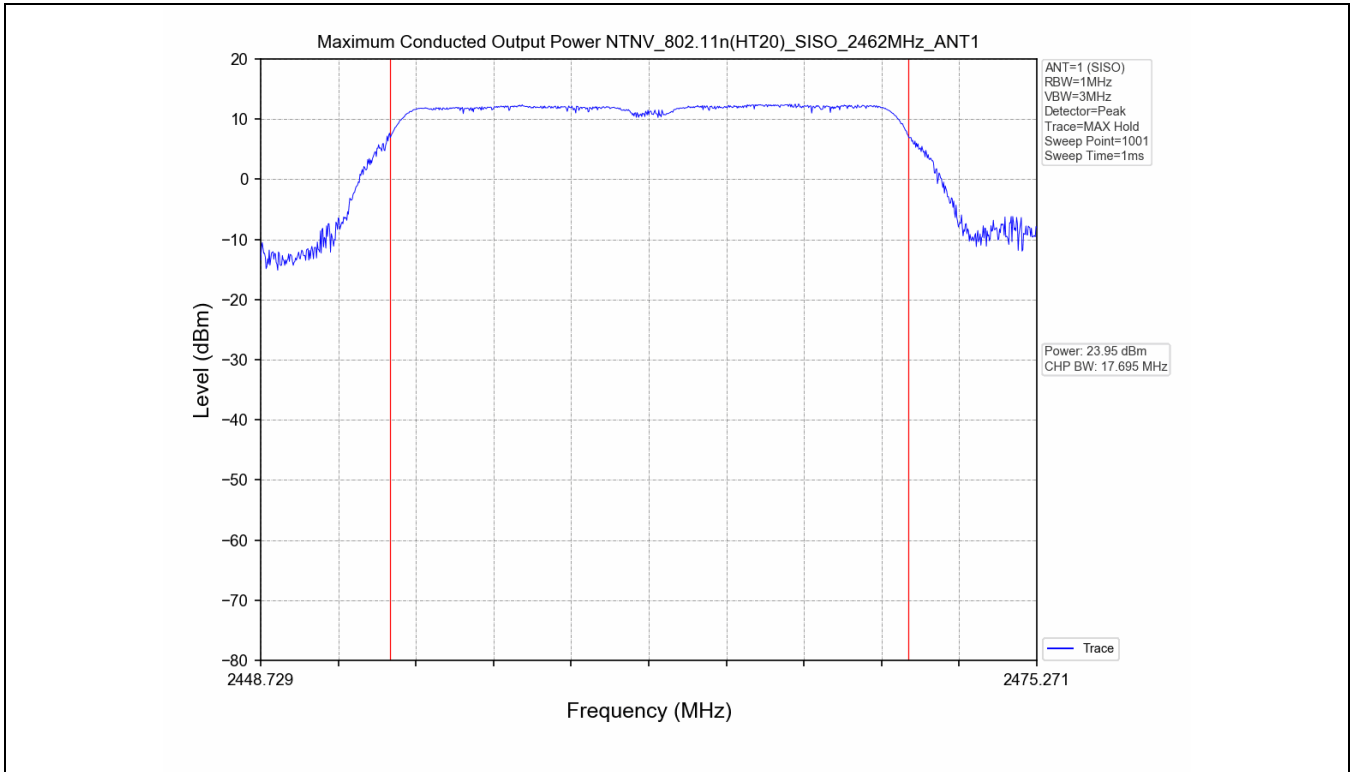

2.2 Test Graph - 6dB Bandwidth

2.3 Test Graph - 99% Occupied Bandwidth

3. Maximum Conducted Output Power

3.1 Test Result

Test Mode	Frequency (MHz)	Tx Type	Measured Peak Output Power (dBm)	Limits (dBm)	Verdict
			Ant 1		
802.11b	2412	SISO	20.12	30	PASS
	2437	SISO	20.12	30	PASS
	2462	SISO	20.88	30	PASS
802.11g	2412	SISO	22.88	30	PASS
	2437	SISO	22.97	30	PASS
	2462	SISO	23.71	30	PASS
802.11n(HT20)	2412	SISO	23.30	30	PASS
	2437	SISO	23.30	30	PASS
	2462	SISO	23.95	30	PASS
802.11n(HT40)	2422	SISO	23.16	30	PASS
	2437	SISO	23.33	30	PASS
	2452	SISO	23.63	30	PASS

3.2 Test Graph

4. Maximum Power Spectral Density (PSD)

4.1 Test Result

Test Mode	Frequency (MHz)	Tx Type	Maximum Power Spectral Density (dBm/3KHz)	Limits (dBm/3KHz)	Verdict
			Ant 1		
802.11b	2412	SISO	-8.41	≤8	PASS
	2437	SISO	-7.95	≤8	PASS
	2462	SISO	-8.73	≤8	PASS
802.11g	2412	SISO	-12.63	≤8	PASS
	2437	SISO	-12.62	≤8	PASS
	2462	SISO	-10.96	≤8	PASS
802.11n(HT20)	2412	SISO	-12.19	≤8	PASS
	2437	SISO	-12.42	≤8	PASS
	2462	SISO	-11.39	≤8	PASS
802.11n(HT40)	2422	SISO	-14.49	≤8	PASS
	2437	SISO	-13.81	≤8	PASS
	2452	SISO	-14.00	≤8	PASS

4.2 Test Graph

5. Unwanted Emissions in Non-restricted Frequency Bands

5.1 Test Result

Test Mode	Frequency (MHz)	TX Type	ANT No.	Spurious Conducted Emission (dBm)	Limits (dBm)	Verdict
802.11b	2412	SISO	1	Refer to test graph	-11.29	PASS
	2437	SISO	1	Refer to test graph	-11.29	PASS
	2462	SISO	1	Refer to test graph	-11.29	PASS
802.11g	2412	SISO	1	Refer to test graph	-15.08	PASS
	2437	SISO	1	Refer to test graph	-15.08	PASS
	2462	SISO	1	Refer to test graph	-15.08	PASS
802.11n(HT20)	2412	SISO	1	Refer to test graph	-14.71	PASS
	2437	SISO	1	Refer to test graph	-14.71	PASS
	2462	SISO	1	Refer to test graph	-14.71	PASS
802.11n(HT40)	2422	SISO	1	Refer to test graph	-17.73	PASS
	2437	SISO	1	Refer to test graph	-17.73	PASS
	2452	SISO	1	Refer to test graph	-17.73	PASS