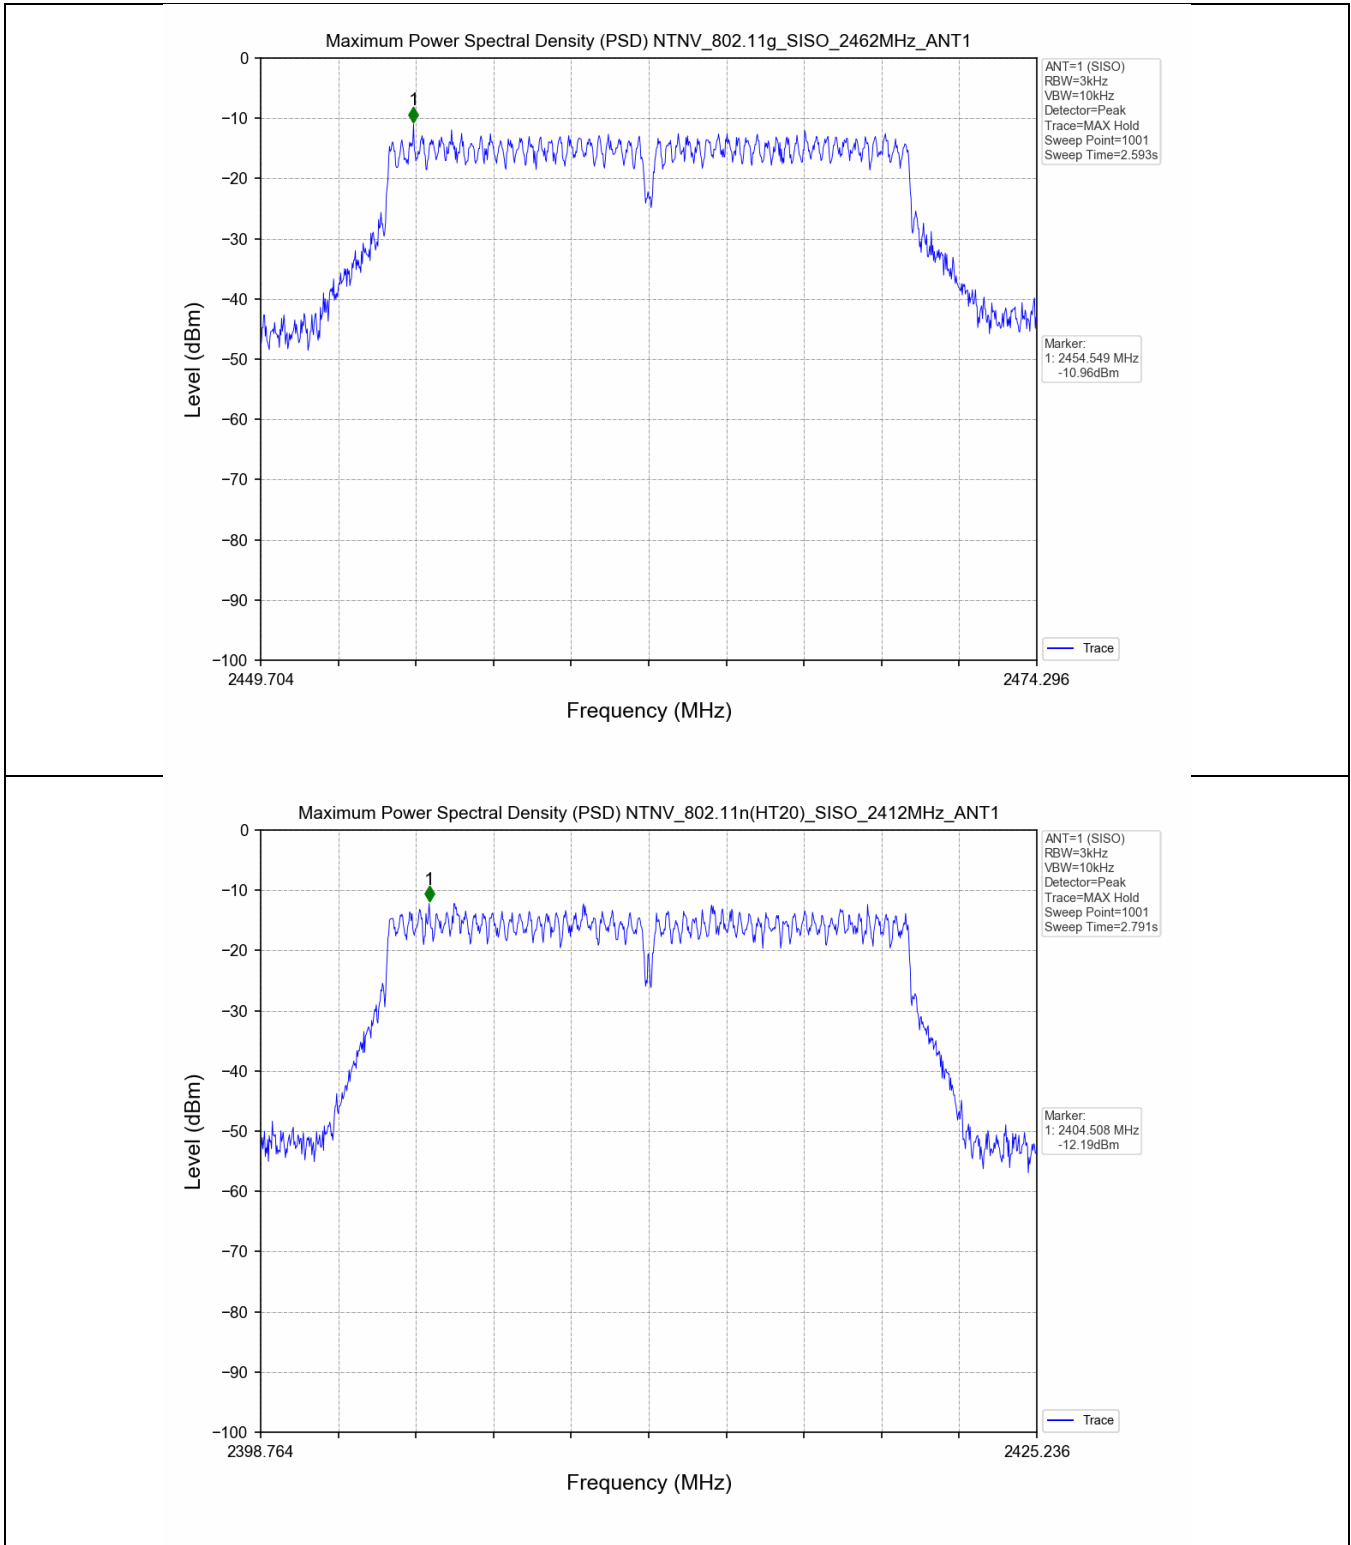

2.2 Test Graph - 6dB Bandwidth

2.3 Test Graph - 99% Occupied Bandwidth

3. Maximum Conducted Output Power

3.1 Test Result

Test Mode	Frequency (MHz)	Tx Type	Measured Peak Output Power (dBm)	Limits (dBm)	Verdict
			Ant 1		
802.11b	2412	SISO	20.12	30	PASS
	2437	SISO	20.12	30	PASS
	2462	SISO	20.88	30	PASS
802.11g	2412	SISO	22.88	30	PASS
	2437	SISO	22.97	30	PASS
	2462	SISO	23.71	30	PASS
802.11n(HT20)	2412	SISO	23.30	30	PASS
	2437	SISO	23.30	30	PASS
	2462	SISO	23.95	30	PASS
802.11n(HT40)	2422	SISO	23.16	30	PASS
	2437	SISO	23.33	30	PASS
	2452	SISO	23.63	30	PASS

3.2 Test Graph

4. Maximum Power Spectral Density (PSD)

4.1 Test Result

Test Mode	Frequency (MHz)	Tx Type	Maximum Power Spectral Density (dBm/3KHz)	Limits (dBm/3KHz)	Verdict
			Ant 1		
802.11b	2412	SISO	-8.41	≤8	PASS
	2437	SISO	-7.95	≤8	PASS
	2462	SISO	-8.73	≤8	PASS
802.11g	2412	SISO	-12.63	≤8	PASS
	2437	SISO	-12.62	≤8	PASS
	2462	SISO	-10.96	≤8	PASS
802.11n(HT20)	2412	SISO	-12.19	≤8	PASS
	2437	SISO	-12.42	≤8	PASS
	2462	SISO	-11.39	≤8	PASS
802.11n(HT40)	2422	SISO	-14.49	≤8	PASS
	2437	SISO	-13.81	≤8	PASS
	2452	SISO	-14.00	≤8	PASS

4.2 Test Graph

5. Unwanted Emissions in Non-restricted Frequency Bands

5.1 Test Result

Test Mode	Frequency (MHz)	TX Type	ANT No.	Spurious Conducted Emission (dBm)	Limits (dBm)	Verdict
802.11b	2412	SISO	1	Refer to test graph	-11.29	PASS
	2437	SISO	1	Refer to test graph	-11.29	PASS
	2462	SISO	1	Refer to test graph	-11.29	PASS
802.11g	2412	SISO	1	Refer to test graph	-15.08	PASS
	2437	SISO	1	Refer to test graph	-15.08	PASS
	2462	SISO	1	Refer to test graph	-15.08	PASS
802.11n(HT20)	2412	SISO	1	Refer to test graph	-14.71	PASS
	2437	SISO	1	Refer to test graph	-14.71	PASS
	2462	SISO	1	Refer to test graph	-14.71	PASS
802.11n(HT40)	2422	SISO	1	Refer to test graph	-17.73	PASS
	2437	SISO	1	Refer to test graph	-17.73	PASS
	2452	SISO	1	Refer to test graph	-17.73	PASS

5.2 Test Graph