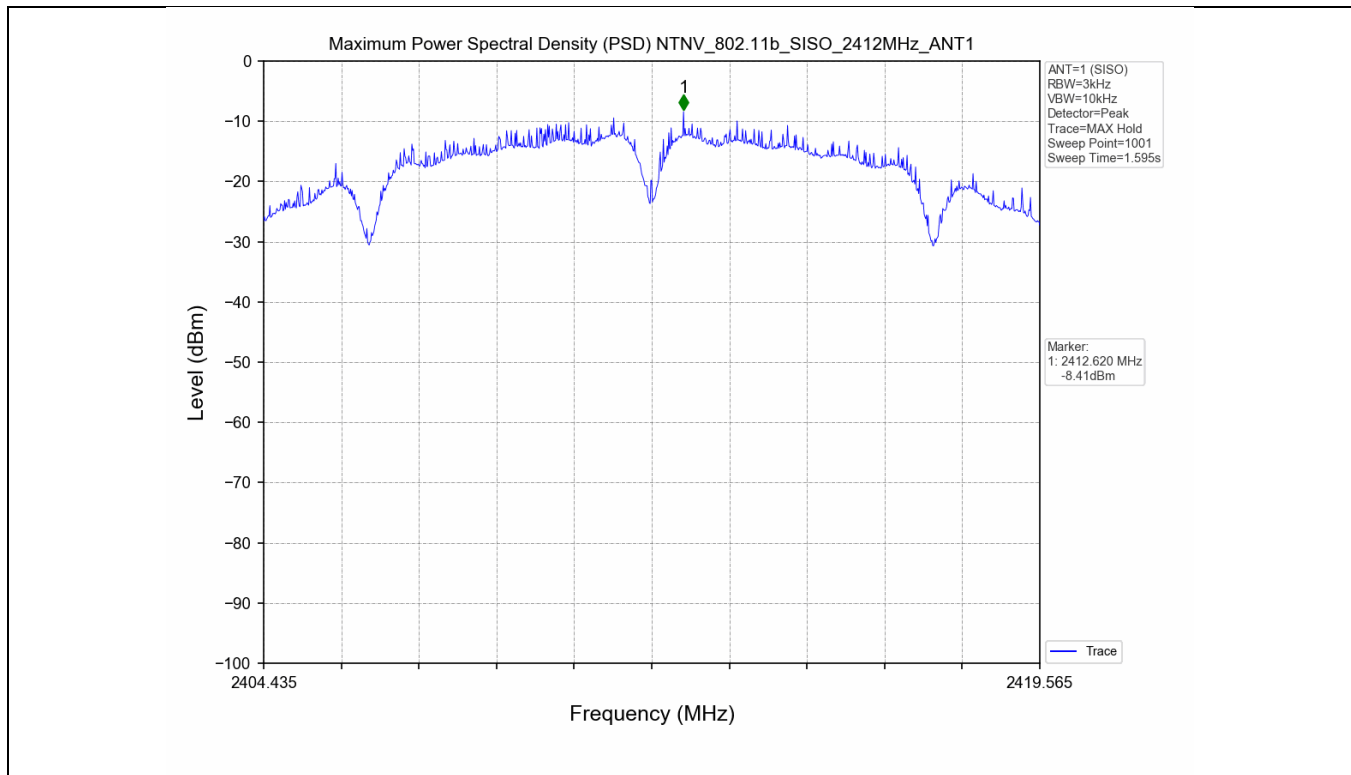

3.2 Test Graph

4. Maximum Power Spectral Density (PSD)

4.1 Test Result

Test Mode	Frequency (MHz)	Tx Type	Maximum Power Spectral Density (dBm/3KHz)	Limits (dBm/3KHz)	Verdict
			Ant 1		
802.11b	2412	SISO	-8.41	≤8	PASS
	2437	SISO	-7.95	≤8	PASS
	2462	SISO	-8.73	≤8	PASS
802.11g	2412	SISO	-12.63	≤8	PASS
	2437	SISO	-12.62	≤8	PASS
	2462	SISO	-10.96	≤8	PASS
802.11n(HT20)	2412	SISO	-12.19	≤8	PASS
	2437	SISO	-12.42	≤8	PASS
	2462	SISO	-11.39	≤8	PASS
802.11n(HT40)	2422	SISO	-14.49	≤8	PASS
	2437	SISO	-13.81	≤8	PASS
	2452	SISO	-14.00	≤8	PASS

4.2 Test Graph

5. Unwanted Emissions in Non-restricted Frequency Bands

5.1 Test Result

Test Mode	Frequency (MHz)	TX Type	ANT No.	Spurious Conducted Emission (dBm)	Limits (dBm)	Verdict
802.11b	2412	SISO	1	Refer to test graph	-11.29	PASS
	2437	SISO	1	Refer to test graph	-11.29	PASS
	2462	SISO	1	Refer to test graph	-11.29	PASS
802.11g	2412	SISO	1	Refer to test graph	-15.08	PASS
	2437	SISO	1	Refer to test graph	-15.08	PASS
	2462	SISO	1	Refer to test graph	-15.08	PASS
802.11n(HT20)	2412	SISO	1	Refer to test graph	-14.71	PASS
	2437	SISO	1	Refer to test graph	-14.71	PASS
	2462	SISO	1	Refer to test graph	-14.71	PASS
802.11n(HT40)	2422	SISO	1	Refer to test graph	-17.73	PASS
	2437	SISO	1	Refer to test graph	-17.73	PASS
	2452	SISO	1	Refer to test graph	-17.73	PASS

5.2 Test Graph