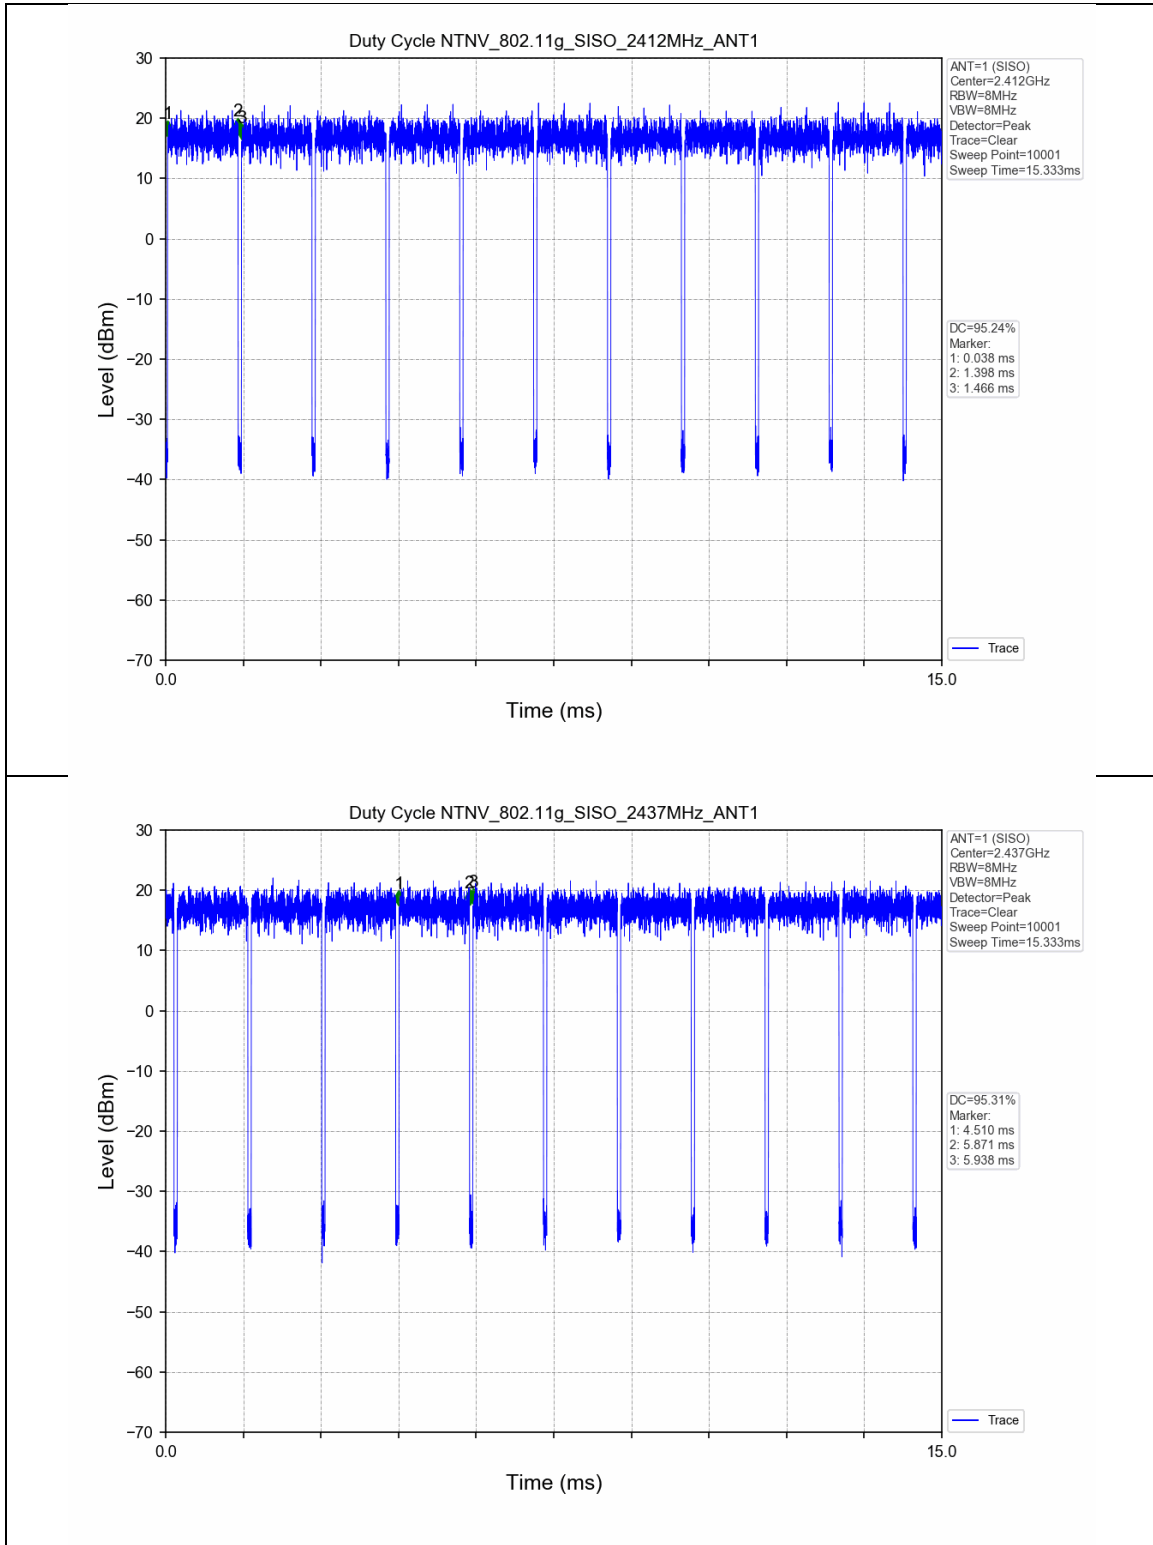

Appendix A for SHEM210400294501

1. Duty Cycle

1.1 Test Result

Test Mode	Channel Frequency(MHz)	TX Type	ANT No.	T_on (ms)	Period (ms)	Duty Cycle (%)	Duty Cycle Correction Factor (dB)
802.11b	2412	SISO	1	8.380	8.450	99.17	0.04
	2437	SISO	1	8.380	8.450	99.17	0.04
	2462	SISO	1	8.380	8.450	99.17	0.04
802.11g	2412	SISO	1	1.360	1.428	95.24	0.21
	2437	SISO	1	1.361	1.428	95.31	0.21
	2462	SISO	1	1.361	1.428	95.31	0.21
802.11n(HT20)	2412	SISO	1	5.051	5.122	98.61	0.06
	2437	SISO	1	5.079	5.152	98.58	0.06
	2462	SISO	1	5.050	5.121	98.61	0.06
802.11n(HT40)	2422	SISO	1	2.468	2.535	97.36	0.12
	2437	SISO	1	2.436	2.503	97.32	0.12
	2452	SISO	1	2.436	2.503	97.32	0.12

1.2 Test Graph

2. Bandwidth

2.1 Test Result

Test Mode	Frequency (MHz)	TX Type	ANT No.	6dB Bandwidth		Verdict
				Test Result (MHz)	Limits (MHz)	
802.11b	2412	SISO	1	10.087	≥0.5	PASS
	2437	SISO	1	10.071	≥0.5	PASS
	2462	SISO	1	10.076	≥0.5	PASS
802.11g	2412	SISO	1	16.403	≥0.5	PASS
	2437	SISO	1	16.410	≥0.5	PASS
	2462	SISO	1	16.395	≥0.5	PASS
802.11n(HT20)	2412	SISO	1	17.648	≥0.5	PASS
	2437	SISO	1	17.648	≥0.5	PASS
	2462	SISO	1	17.695	≥0.5	PASS
802.11n(HT40)	2422	SISO	1	36.388	≥0.5	PASS
	2437	SISO	1	36.389	≥0.5	PASS
	2452	SISO	1	36.009	≥0.5	PASS

Test Mode	Frequency (MHz)	TX Type	ANT No.	99% Occupied Bandwidth	
				Test Result (MHz)	Only for Report Use
802.11b	2412	SISO	1	15.071	Only for Report Use
	2437	SISO	1	15.038	Only for Report Use
	2462	SISO	1	15.089	Only for Report Use
802.11g	2412	SISO	1	17.282	Only for Report Use
	2437	SISO	1	17.380	Only for Report Use
	2462	SISO	1	17.419	Only for Report Use
802.11n(HT20)	2412	SISO	1	18.075	Only for Report Use

5.2 Test Graph