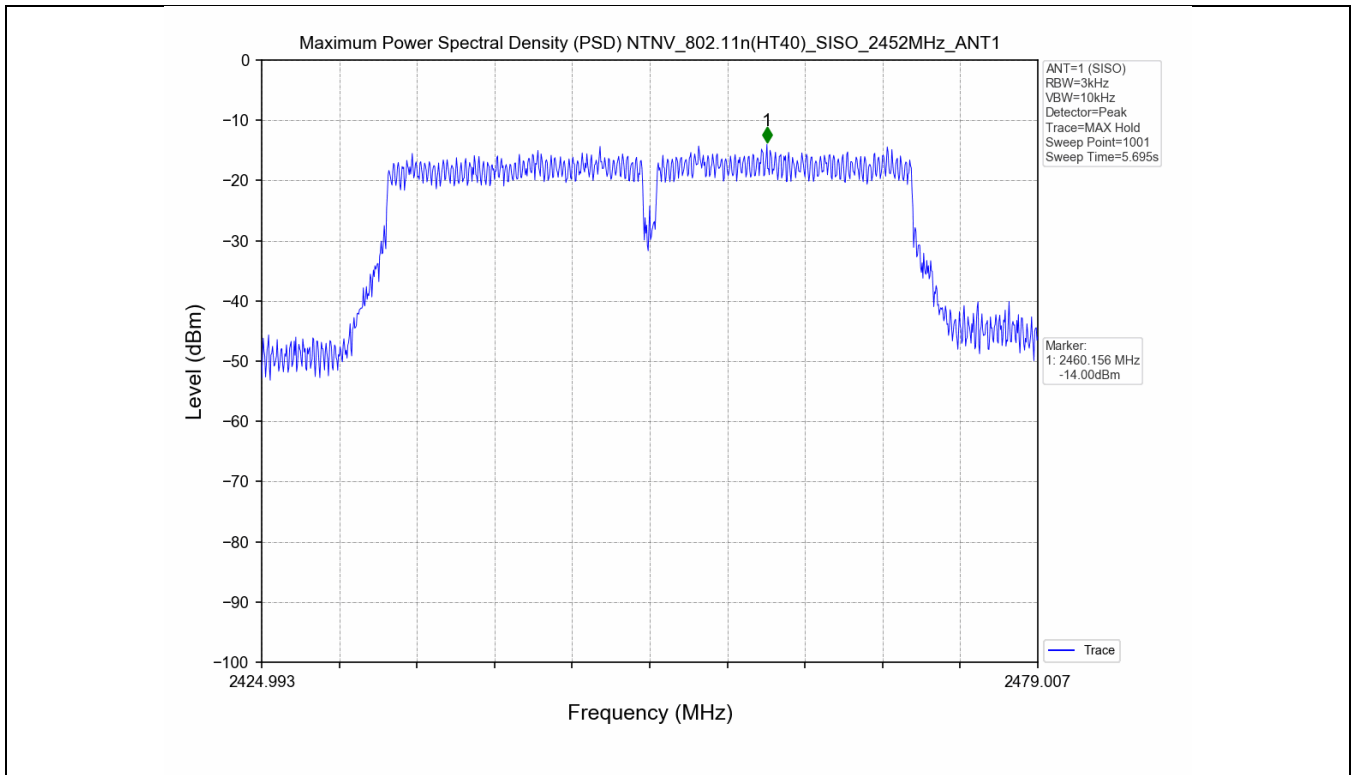

4.2 Test Graph

5. Unwanted Emissions in Non-restricted Frequency Bands

5.1 Test Result

Test Mode	Frequency (MHz)	TX Type	ANT No.	Spurious Conducted Emission (dBm)	Limits (dBm)	Verdict
802.11b	2412	SISO	1	Refer to test graph	-11.29	PASS
	2437	SISO	1	Refer to test graph	-11.29	PASS
	2462	SISO	1	Refer to test graph	-11.29	PASS
802.11g	2412	SISO	1	Refer to test graph	-15.08	PASS
	2437	SISO	1	Refer to test graph	-15.08	PASS
	2462	SISO	1	Refer to test graph	-15.08	PASS
802.11n(HT20)	2412	SISO	1	Refer to test graph	-14.71	PASS
	2437	SISO	1	Refer to test graph	-14.71	PASS
	2462	SISO	1	Refer to test graph	-14.71	PASS
802.11n(HT40)	2422	SISO	1	Refer to test graph	-17.73	PASS
	2437	SISO	1	Refer to test graph	-17.73	PASS
	2452	SISO	1	Refer to test graph	-17.73	PASS

5.2 Test Graph