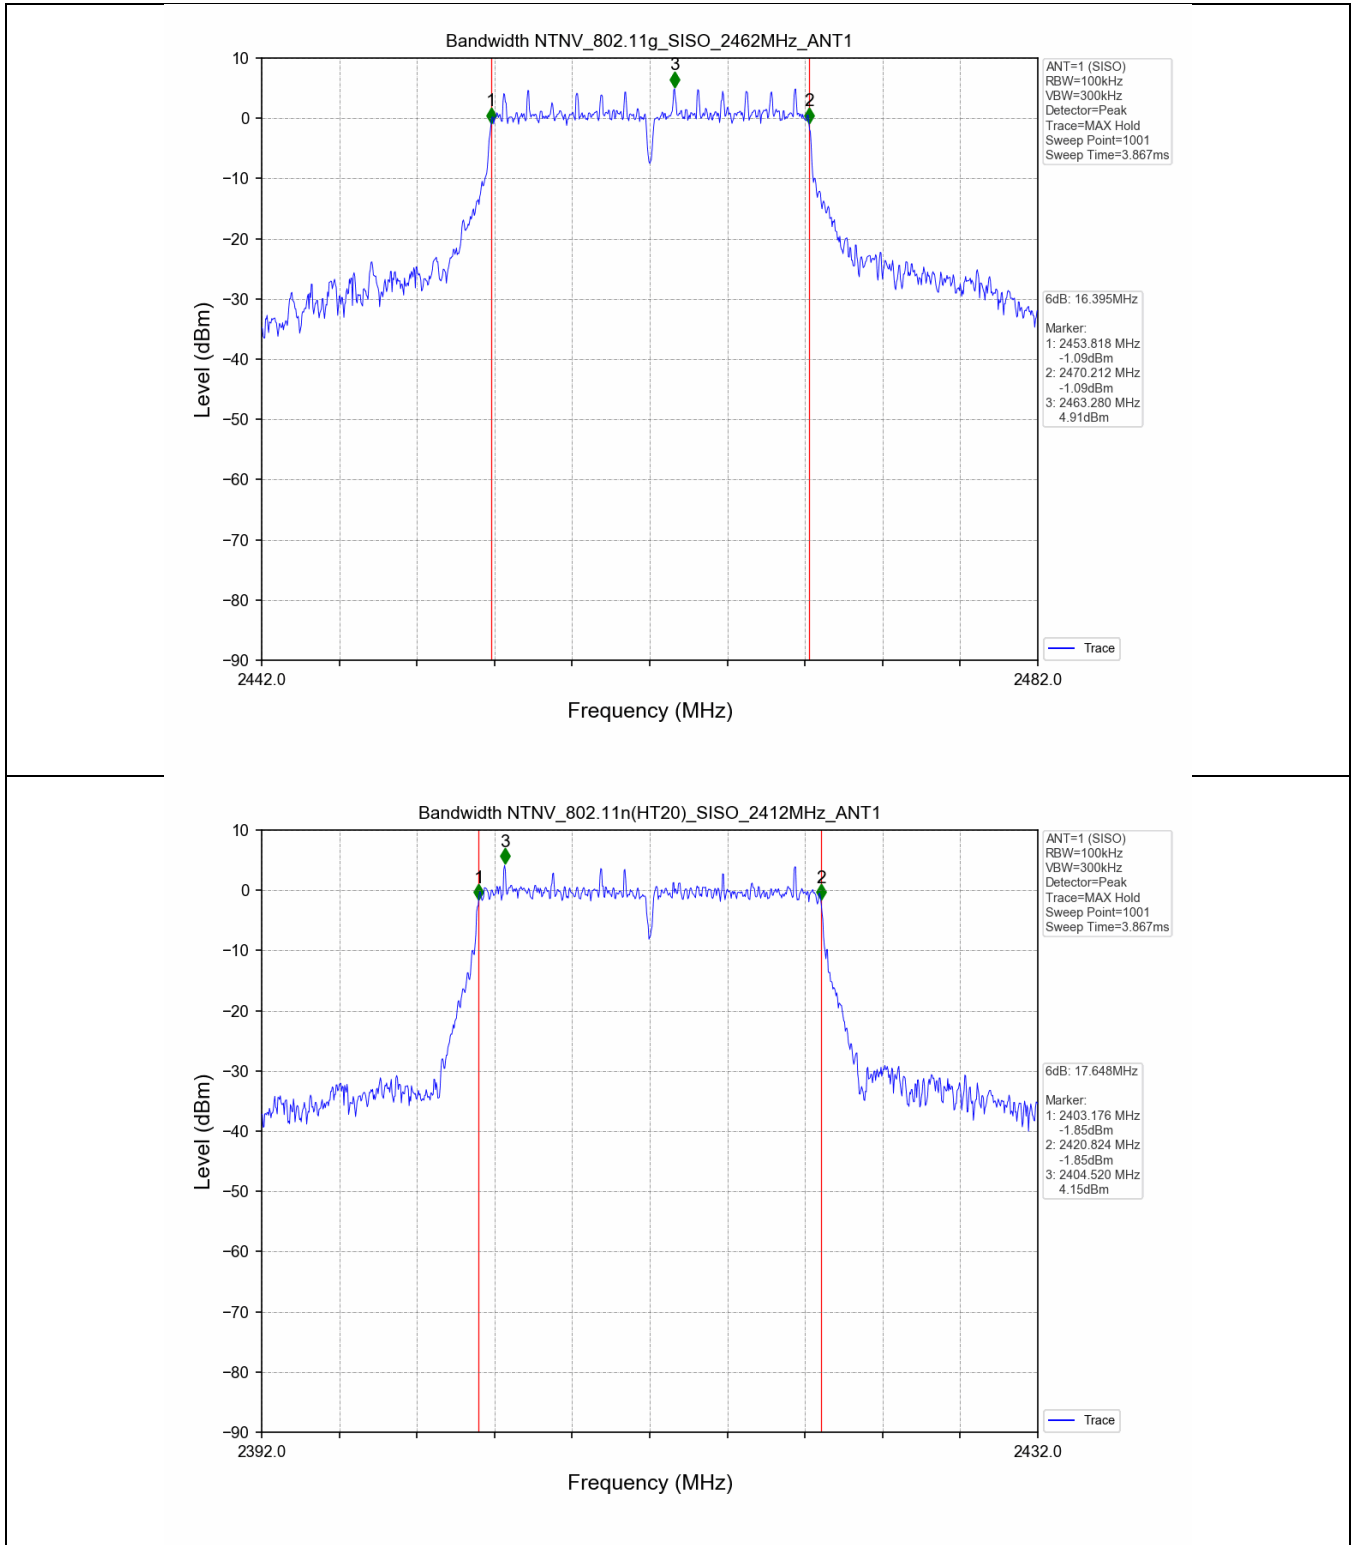

Test Mode	Frequency (MHz)	TX Type	ANT No.	99% Occupied Bandwidth	
				Test Result (MHz)	Only for Report Use
802.11b	2412	SISO	1	15.071	Only for Report Use
	2437	SISO	1	15.038	Only for Report Use
	2462	SISO	1	15.089	Only for Report Use
802.11g	2412	SISO	1	17.282	Only for Report Use
	2437	SISO	1	17.380	Only for Report Use
	2462	SISO	1	17.419	Only for Report Use
802.11n(HT20)	2412	SISO	1	18.075	Only for Report Use

2.2 Test Graph - 6dB Bandwidth

2.3 Test Graph - 99% Occupied Bandwidth

3. Maximum Conducted Output Power

3.1 Test Result

Test Mode	Frequency (MHz)	Tx Type	Measured Peak Output Power (dBm)	Limits (dBm)	Verdict
			Ant 1		
802.11b	2412	SISO	20.12	30	PASS
	2437	SISO	20.12	30	PASS
	2462	SISO	20.88	30	PASS
802.11g	2412	SISO	22.88	30	PASS
	2437	SISO	22.97	30	PASS
	2462	SISO	23.71	30	PASS
802.11n(HT20)	2412	SISO	23.30	30	PASS
	2437	SISO	23.30	30	PASS
	2462	SISO	23.95	30	PASS
802.11n(HT40)	2422	SISO	23.16	30	PASS
	2437	SISO	23.33	30	PASS
	2452	SISO	23.63	30	PASS