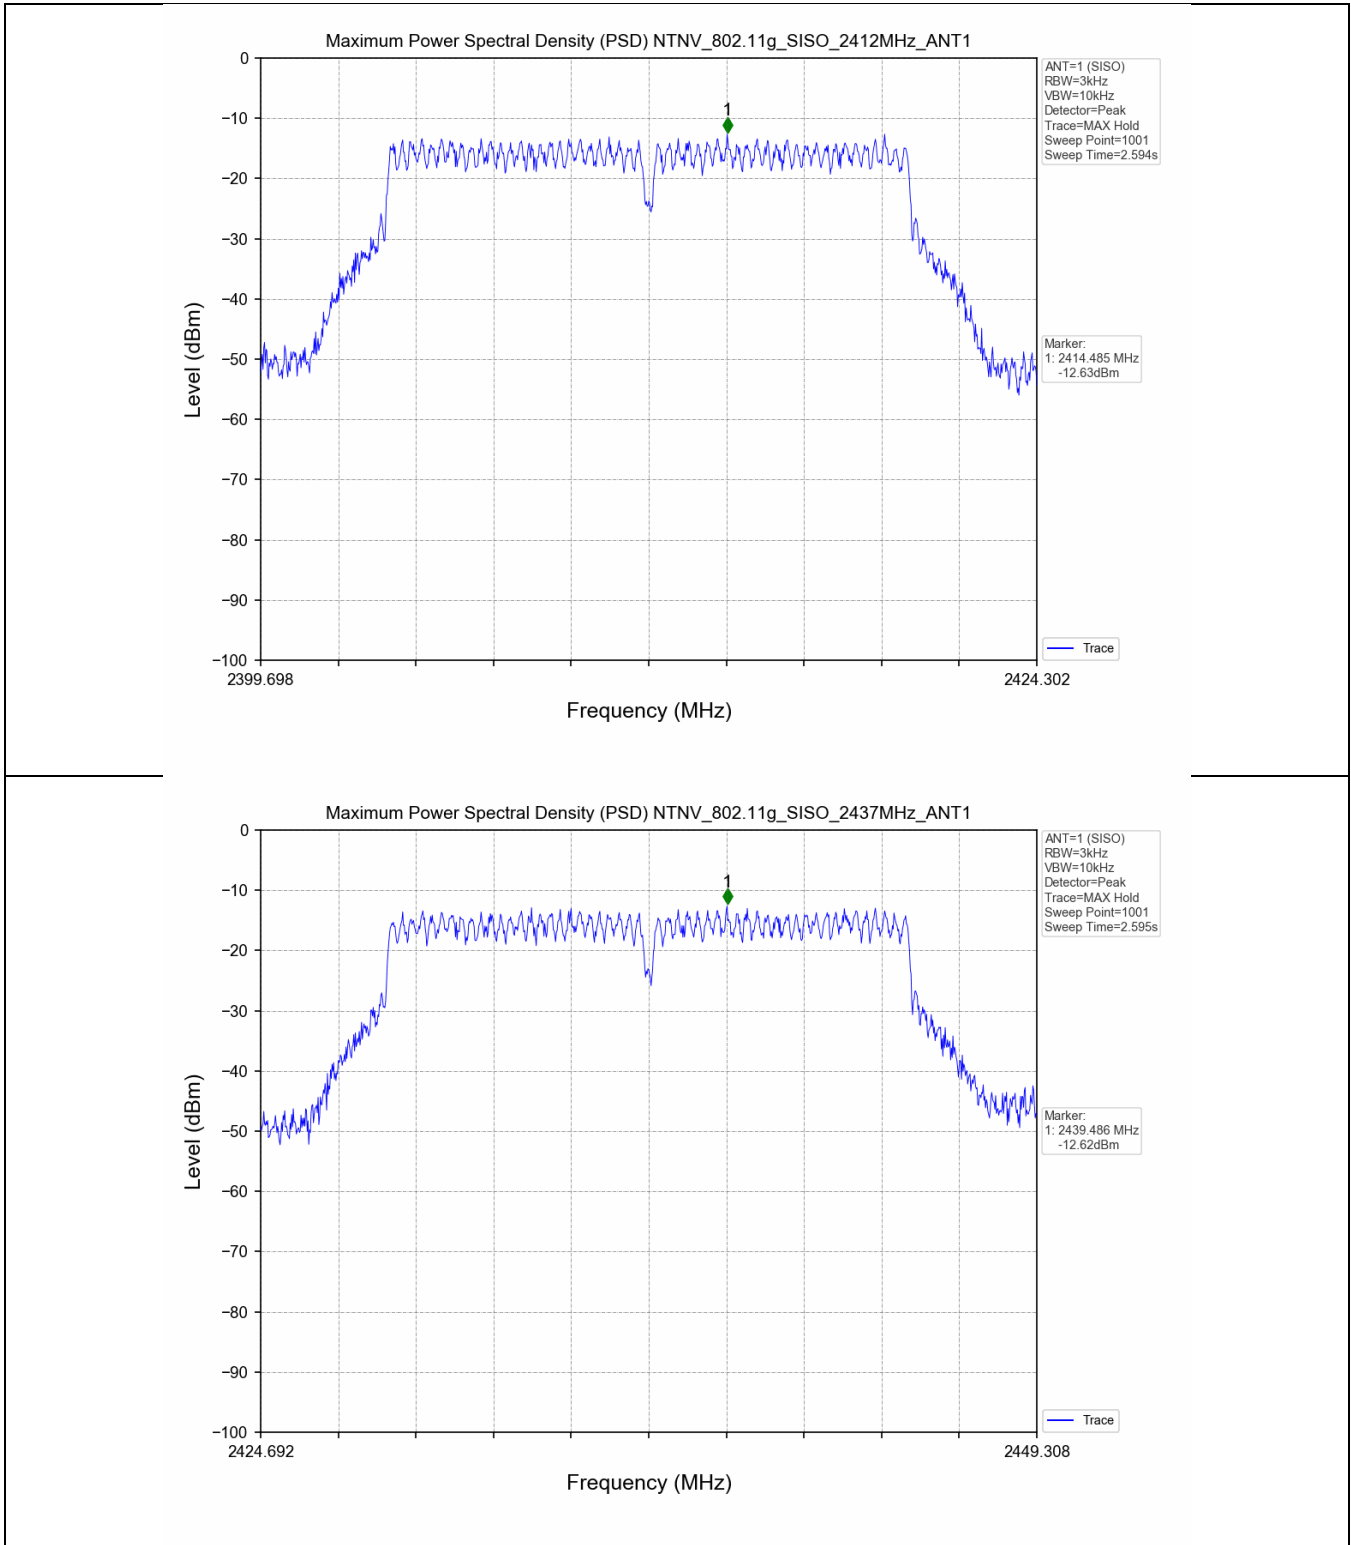

2.2 Test Graph - 6dB Bandwidth

2.3 Test Graph - 99% Occupied Bandwidth

3. Maximum Conducted Output Power

3.1 Test Result

Test Mode	Frequency (MHz)	Tx Type	Measured Peak Output Power (dBm)	Limits (dBm)	Verdict
			Ant 1		
802.11b	2412	SISO	20.12	30	PASS
	2437	SISO	20.12	30	PASS
	2462	SISO	20.88	30	PASS
802.11g	2412	SISO	22.88	30	PASS
	2437	SISO	22.97	30	PASS
	2462	SISO	23.71	30	PASS
802.11n(HT20)	2412	SISO	23.30	30	PASS
	2437	SISO	23.30	30	PASS
	2462	SISO	23.95	30	PASS
802.11n(HT40)	2422	SISO	23.16	30	PASS
	2437	SISO	23.33	30	PASS
	2452	SISO	23.63	30	PASS

3.2 Test Graph

4. Maximum Power Spectral Density (PSD)

4.1 Test Result

Test Mode	Frequency (MHz)	Tx Type	Maximum Power Spectral Density (dBm/3KHz)	Limits (dBm/3KHz)	Verdict
			Ant 1		
802.11b	2412	SISO	-8.41	≤8	PASS
	2437	SISO	-7.95	≤8	PASS
	2462	SISO	-8.73	≤8	PASS
802.11g	2412	SISO	-12.63	≤8	PASS
	2437	SISO	-12.62	≤8	PASS
	2462	SISO	-10.96	≤8	PASS
802.11n(HT20)	2412	SISO	-12.19	≤8	PASS
	2437	SISO	-12.42	≤8	PASS
	2462	SISO	-11.39	≤8	PASS
802.11n(HT40)	2422	SISO	-14.49	≤8	PASS
	2437	SISO	-13.81	≤8	PASS
	2452	SISO	-14.00	≤8	PASS

4.2 Test Graph

5. Unwanted Emissions in Non-restricted Frequency Bands

5.1 Test Result

Test Mode	Frequency (MHz)	TX Type	ANT No.	Spurious Conducted Emission (dBm)	Limits (dBm)	Verdict
802.11b	2412	SISO	1	Refer to test graph	-11.29	PASS
	2437	SISO	1	Refer to test graph	-11.29	PASS
	2462	SISO	1	Refer to test graph	-11.29	PASS
802.11g	2412	SISO	1	Refer to test graph	-15.08	PASS
	2437	SISO	1	Refer to test graph	-15.08	PASS
	2462	SISO	1	Refer to test graph	-15.08	PASS
802.11n(HT20)	2412	SISO	1	Refer to test graph	-14.71	PASS
	2437	SISO	1	Refer to test graph	-14.71	PASS
	2462	SISO	1	Refer to test graph	-14.71	PASS
802.11n(HT40)	2422	SISO	1	Refer to test graph	-17.73	PASS
	2437	SISO	1	Refer to test graph	-17.73	PASS
	2452	SISO	1	Refer to test graph	-17.73	PASS

5.2 Test Graph