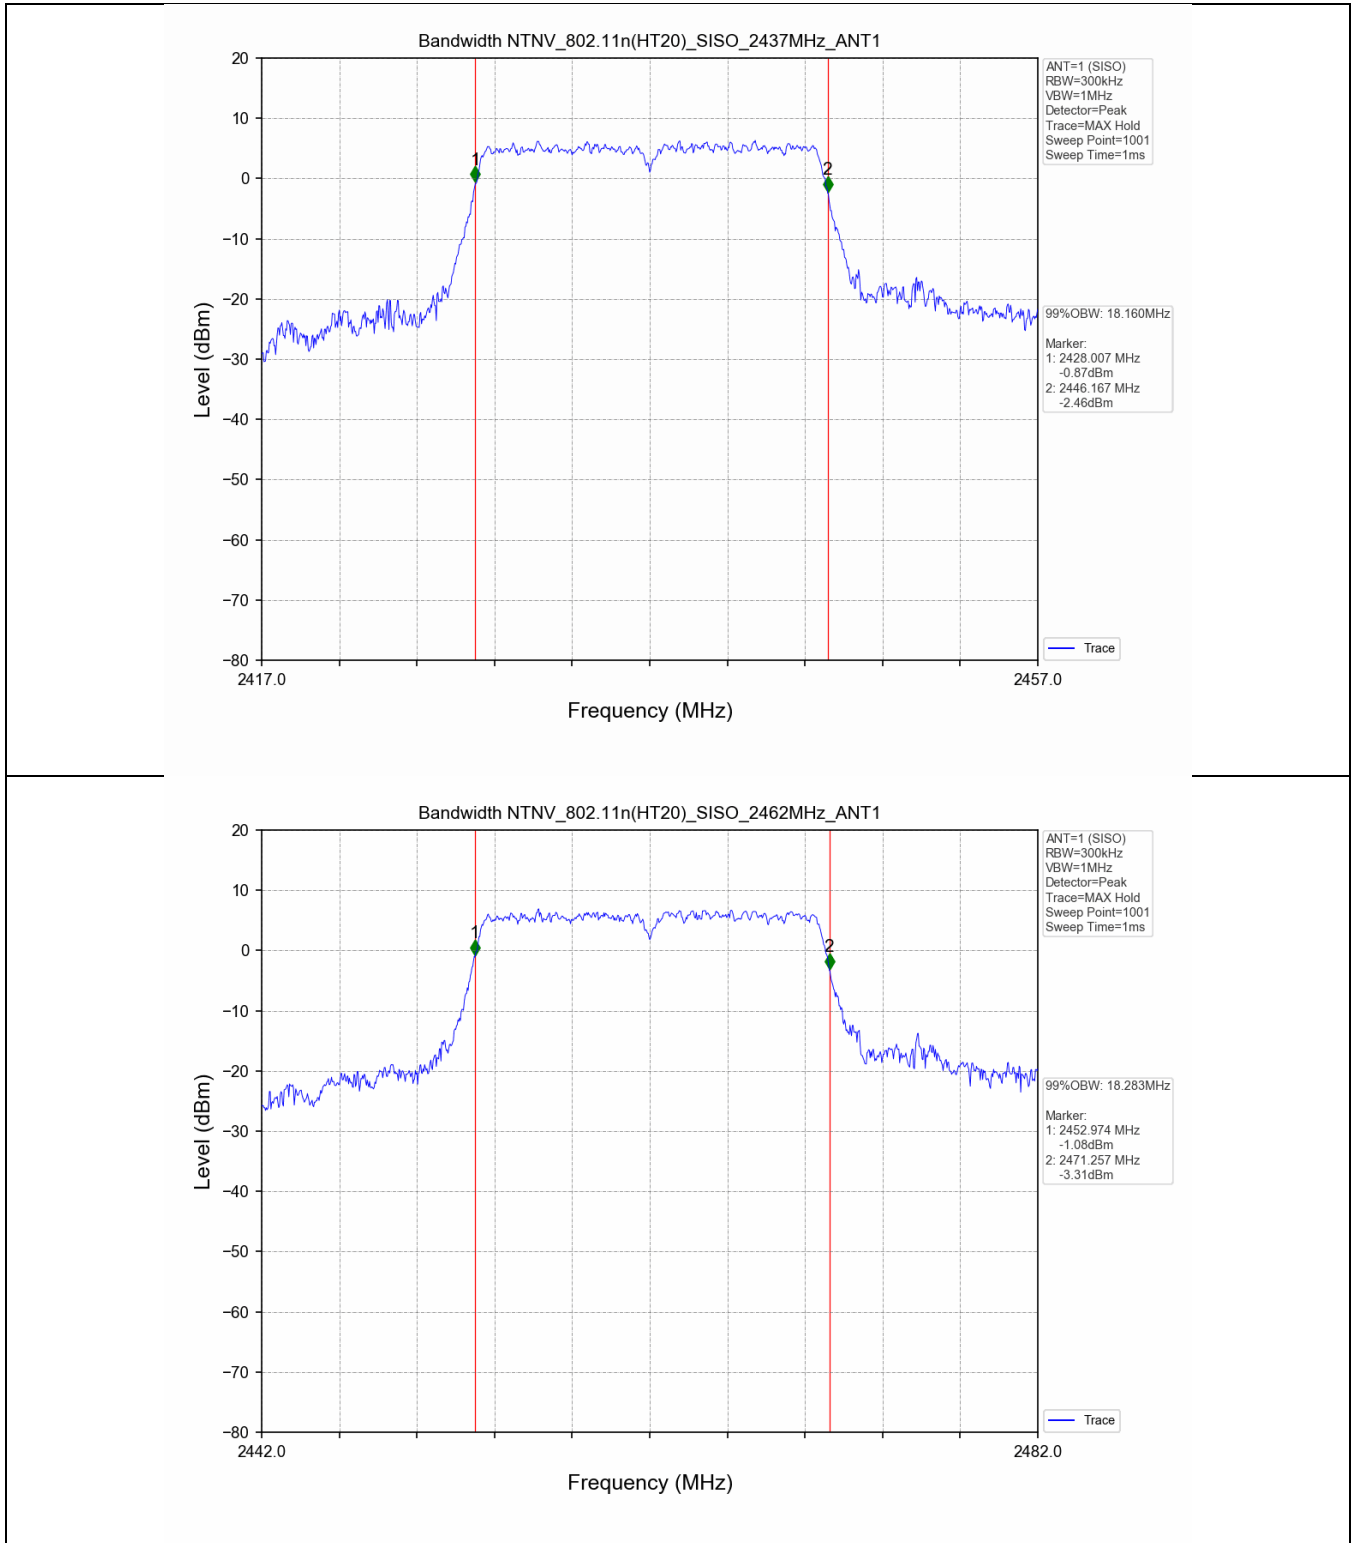

2.2 Test Graph - 6dB Bandwidth

2.3 Test Graph - 99% Occupied Bandwidth

3. Maximum Conducted Output Power

3.1 Test Result

Test Mode	Frequency (MHz)	Tx Type	Measured Peak Output Power (dBm)	Limits (dBm)	Verdict
			Ant 1		
802.11b	2412	SISO	20.12	30	PASS
	2437	SISO	20.12	30	PASS
	2462	SISO	20.88	30	PASS
802.11g	2412	SISO	22.88	30	PASS
	2437	SISO	22.97	30	PASS
	2462	SISO	23.71	30	PASS
802.11n(HT20)	2412	SISO	23.30	30	PASS
	2437	SISO	23.30	30	PASS
	2462	SISO	23.95	30	PASS
802.11n(HT40)	2422	SISO	23.16	30	PASS
	2437	SISO	23.33	30	PASS
	2452	SISO	23.63	30	PASS

3.2 Test Graph

4. Maximum Power Spectral Density (PSD)

4.1 Test Result

Test Mode	Frequency (MHz)	Tx Type	Maximum Power Spectral Density (dBm/3KHz)	Limits (dBm/3KHz)	Verdict
			Ant 1		
802.11b	2412	SISO	-8.41	≤8	PASS
	2437	SISO	-7.95	≤8	PASS
	2462	SISO	-8.73	≤8	PASS
802.11g	2412	SISO	-12.63	≤8	PASS
	2437	SISO	-12.62	≤8	PASS
	2462	SISO	-10.96	≤8	PASS
802.11n(HT20)	2412	SISO	-12.19	≤8	PASS
	2437	SISO	-12.42	≤8	PASS
	2462	SISO	-11.39	≤8	PASS
802.11n(HT40)	2422	SISO	-14.49	≤8	PASS
	2437	SISO	-13.81	≤8	PASS
	2452	SISO	-14.00	≤8	PASS

4.2 Test Graph

5. Unwanted Emissions in Non-restricted Frequency Bands

5.1 Test Result

Test Mode	Frequency (MHz)	TX Type	ANT No.	Spurious Conducted Emission (dBm)	Limits (dBm)	Verdict
802.11b	2412	SISO	1	Refer to test graph	-11.29	PASS
	2437	SISO	1	Refer to test graph	-11.29	PASS
	2462	SISO	1	Refer to test graph	-11.29	PASS
802.11g	2412	SISO	1	Refer to test graph	-15.08	PASS
	2437	SISO	1	Refer to test graph	-15.08	PASS
	2462	SISO	1	Refer to test graph	-15.08	PASS
802.11n(HT20)	2412	SISO	1	Refer to test graph	-14.71	PASS
	2437	SISO	1	Refer to test graph	-14.71	PASS
	2462	SISO	1	Refer to test graph	-14.71	PASS
802.11n(HT40)	2422	SISO	1	Refer to test graph	-17.73	PASS
	2437	SISO	1	Refer to test graph	-17.73	PASS
	2452	SISO	1	Refer to test graph	-17.73	PASS

5.2 Test Graph