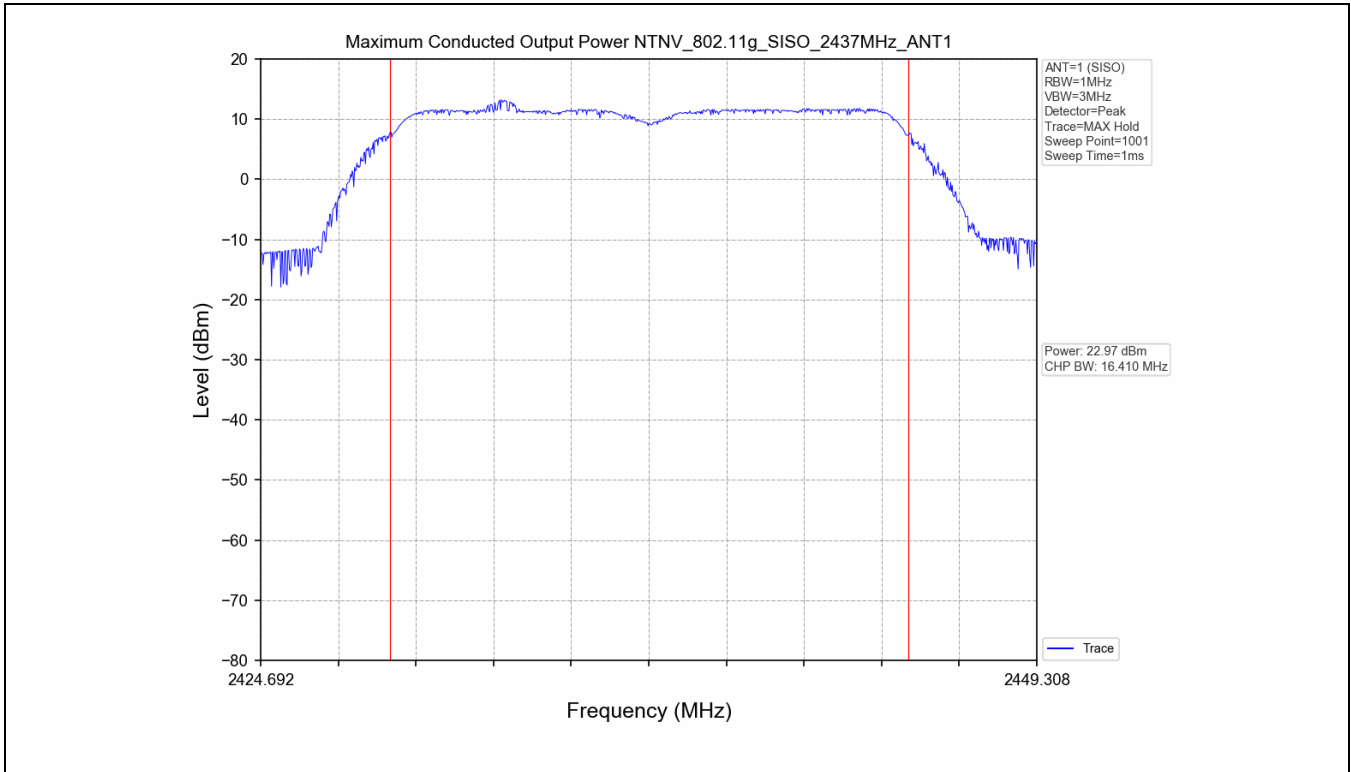

2.2 Test Graph - 6dB Bandwidth

2.3 Test Graph - 99% Occupied Bandwidth

3. Maximum Conducted Output Power

3.1 Test Result

Test Mode	Frequency (MHz)	Tx Type	Measured Peak Output Power (dBm)	Limits (dBm)	Verdict
			Ant 1		
802.11b	2412	SISO	20.12	30	PASS
	2437	SISO	20.12	30	PASS
	2462	SISO	20.88	30	PASS
802.11g	2412	SISO	22.88	30	PASS
	2437	SISO	22.97	30	PASS
	2462	SISO	23.71	30	PASS
802.11n(HT20)	2412	SISO	23.30	30	PASS
	2437	SISO	23.30	30	PASS
	2462	SISO	23.95	30	PASS
802.11n(HT40)	2422	SISO	23.16	30	PASS
	2437	SISO	23.33	30	PASS
	2452	SISO	23.63	30	PASS

3.2 Test Graph

4. Maximum Power Spectral Density (PSD)

4.1 Test Result

Test Mode	Frequency (MHz)	Tx Type	Maximum Power Spectral Density (dBm/3KHz)	Limits (dBm/3KHz)	Verdict
			Ant 1		
802.11b	2412	SISO	-8.41	≤8	PASS
	2437	SISO	-7.95	≤8	PASS
	2462	SISO	-8.73	≤8	PASS
802.11g	2412	SISO	-12.63	≤8	PASS
	2437	SISO	-12.62	≤8	PASS
	2462	SISO	-10.96	≤8	PASS
802.11n(HT20)	2412	SISO	-12.19	≤8	PASS
	2437	SISO	-12.42	≤8	PASS
	2462	SISO	-11.39	≤8	PASS
802.11n(HT40)	2422	SISO	-14.49	≤8	PASS
	2437	SISO	-13.81	≤8	PASS
	2452	SISO	-14.00	≤8	PASS