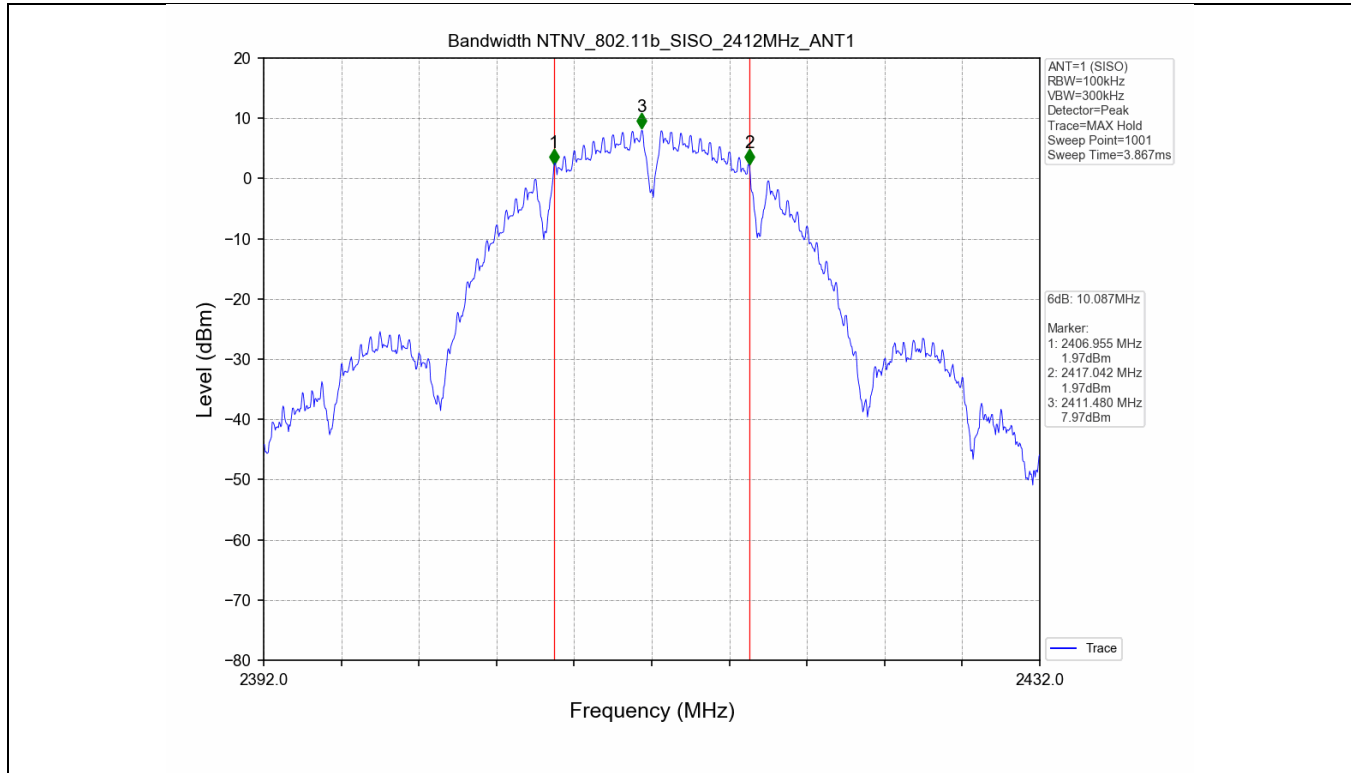

802.11n(HT40)	2437	SISO	1	18.160	Only for Report Use
	2462	SISO	1	18.283	Only for Report Use
	2422	SISO	1	37.201	Only for Report Use
	2437	SISO	1	37.258	Only for Report Use
	2452	SISO	1	37.283	Only for Report Use

2.2 Test Graph - 6dB Bandwidth