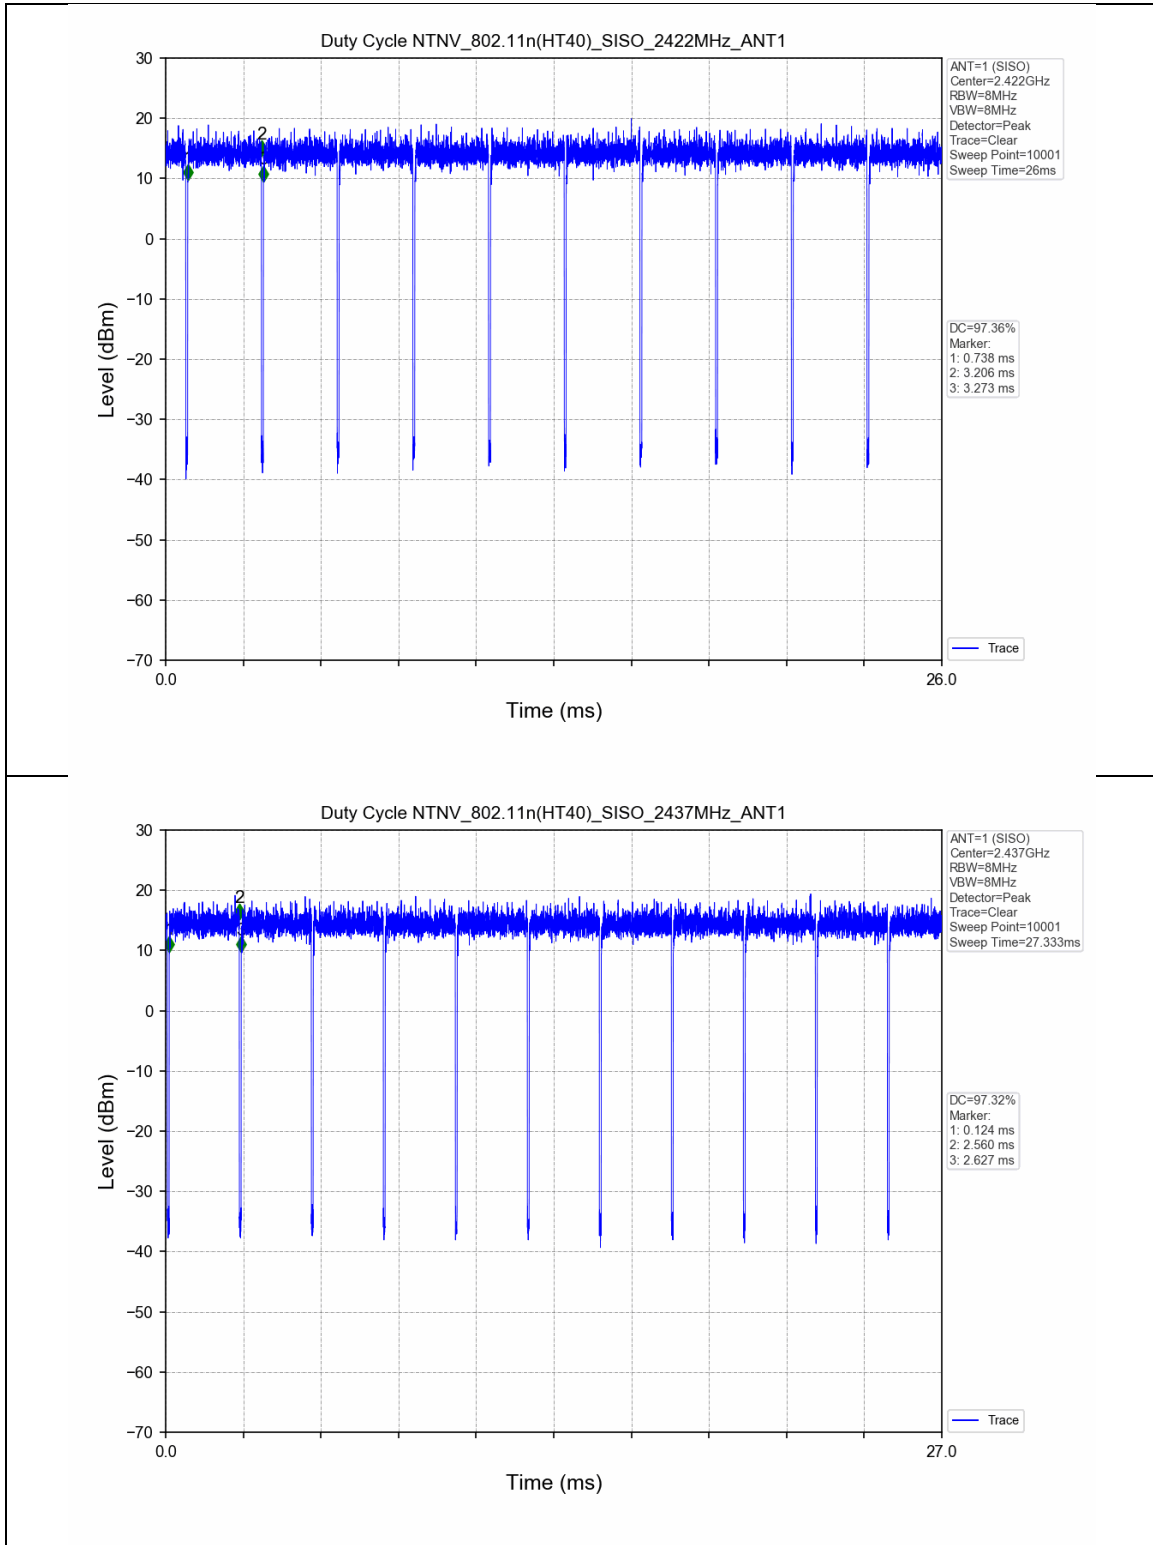

Appendix A for SHEM210400294501

1. Duty Cycle

1.1 Test Result

Test Mode	Channel Frequency(MHz)	TX Type	ANT No.	T_on (ms)	Period (ms)	Duty Cycle (%)	Duty Cycle Correction Factor (dB)
802.11b	2412	SISO	1	8.380	8.450	99.17	0.04
	2437	SISO	1	8.380	8.450	99.17	0.04
	2462	SISO	1	8.380	8.450	99.17	0.04
802.11g	2412	SISO	1	1.360	1.428	95.24	0.21
	2437	SISO	1	1.361	1.428	95.31	0.21
	2462	SISO	1	1.361	1.428	95.31	0.21
802.11n(HT20)	2412	SISO	1	5.051	5.122	98.61	0.06
	2437	SISO	1	5.079	5.152	98.58	0.06
	2462	SISO	1	5.050	5.121	98.61	0.06
802.11n(HT40)	2422	SISO	1	2.468	2.535	97.36	0.12
	2437	SISO	1	2.436	2.503	97.32	0.12
	2452	SISO	1	2.436	2.503	97.32	0.12

1.2 Test Graph

2. Bandwidth

2.1 Test Result

Test Mode	Frequency (MHz)	TX Type	ANT No.	6dB Bandwidth		Verdict
				Test Result (MHz)	Limits (MHz)	
802.11b	2412	SISO	1	10.087	≥0.5	PASS
	2437	SISO	1	10.071	≥0.5	PASS
	2462	SISO	1	10.076	≥0.5	PASS
802.11g	2412	SISO	1	16.403	≥0.5	PASS
	2437	SISO	1	16.410	≥0.5	PASS
	2462	SISO	1	16.395	≥0.5	PASS
802.11n(HT20)	2412	SISO	1	17.648	≥0.5	PASS
	2437	SISO	1	17.648	≥0.5	PASS
	2462	SISO	1	17.695	≥0.5	PASS
802.11n(HT40)	2422	SISO	1	36.388	≥0.5	PASS
	2437	SISO	1	36.389	≥0.5	PASS
	2452	SISO	1	36.009	≥0.5	PASS

Test Mode	Frequency (MHz)	TX Type	ANT No.	99% Occupied Bandwidth	
				Test Result (MHz)	Only for Report Use
802.11b	2412	SISO	1	15.071	Only for Report Use
	2437	SISO	1	15.038	Only for Report Use
	2462	SISO	1	15.089	Only for Report Use
802.11g	2412	SISO	1	17.282	Only for Report Use
	2437	SISO	1	17.380	Only for Report Use
	2462	SISO	1	17.419	Only for Report Use
802.11n(HT20)	2412	SISO	1	18.075	Only for Report Use

5.2 Test Graph