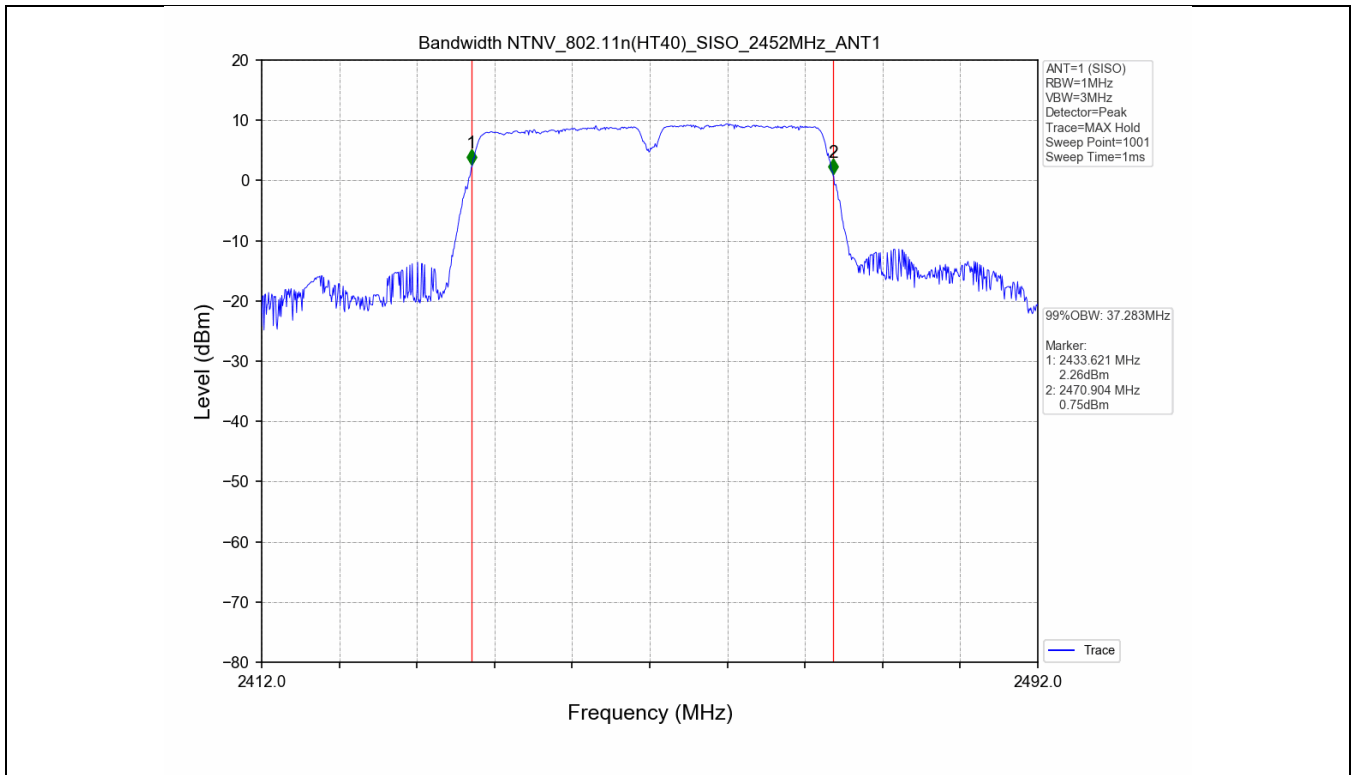

2.2 Test Graph - 6dB Bandwidth

2.3 Test Graph - 99% Occupied Bandwidth

3. Maximum Conducted Output Power

3.1 Test Result

Test Mode	Frequency (MHz)	Tx Type	Measured Peak Output Power (dBm)	Limits (dBm)	Verdict
			Ant 1		
802.11b	2412	SISO	20.12	30	PASS
	2437	SISO	20.12	30	PASS
	2462	SISO	20.88	30	PASS
802.11g	2412	SISO	22.88	30	PASS
	2437	SISO	22.97	30	PASS
	2462	SISO	23.71	30	PASS
802.11n(HT20)	2412	SISO	23.30	30	PASS
	2437	SISO	23.30	30	PASS
	2462	SISO	23.95	30	PASS
802.11n(HT40)	2422	SISO	23.16	30	PASS
	2437	SISO	23.33	30	PASS
	2452	SISO	23.63	30	PASS

3.2 Test Graph

4. Maximum Power Spectral Density (PSD)

4.1 Test Result

Test Mode	Frequency (MHz)	Tx Type	Maximum Power Spectral Density (dBm/3KHz)	Limits (dBm/3KHz)	Verdict
			Ant 1		
802.11b	2412	SISO	-8.41	≤8	PASS
	2437	SISO	-7.95	≤8	PASS
	2462	SISO	-8.73	≤8	PASS
802.11g	2412	SISO	-12.63	≤8	PASS
	2437	SISO	-12.62	≤8	PASS
	2462	SISO	-10.96	≤8	PASS
802.11n(HT20)	2412	SISO	-12.19	≤8	PASS
	2437	SISO	-12.42	≤8	PASS
	2462	SISO	-11.39	≤8	PASS
802.11n(HT40)	2422	SISO	-14.49	≤8	PASS
	2437	SISO	-13.81	≤8	PASS
	2452	SISO	-14.00	≤8	PASS

4.2 Test Graph

5. Unwanted Emissions in Non-restricted Frequency Bands

5.1 Test Result

Test Mode	Frequency (MHz)	TX Type	ANT No.	Spurious Conducted Emission (dBm)	Limits (dBm)	Verdict
802.11b	2412	SISO	1	Refer to test graph	-11.29	PASS
	2437	SISO	1	Refer to test graph	-11.29	PASS
	2462	SISO	1	Refer to test graph	-11.29	PASS
802.11g	2412	SISO	1	Refer to test graph	-15.08	PASS
	2437	SISO	1	Refer to test graph	-15.08	PASS
	2462	SISO	1	Refer to test graph	-15.08	PASS
802.11n(HT20)	2412	SISO	1	Refer to test graph	-14.71	PASS
	2437	SISO	1	Refer to test graph	-14.71	PASS
	2462	SISO	1	Refer to test graph	-14.71	PASS
802.11n(HT40)	2422	SISO	1	Refer to test graph	-17.73	PASS
	2437	SISO	1	Refer to test graph	-17.73	PASS
	2452	SISO	1	Refer to test graph	-17.73	PASS