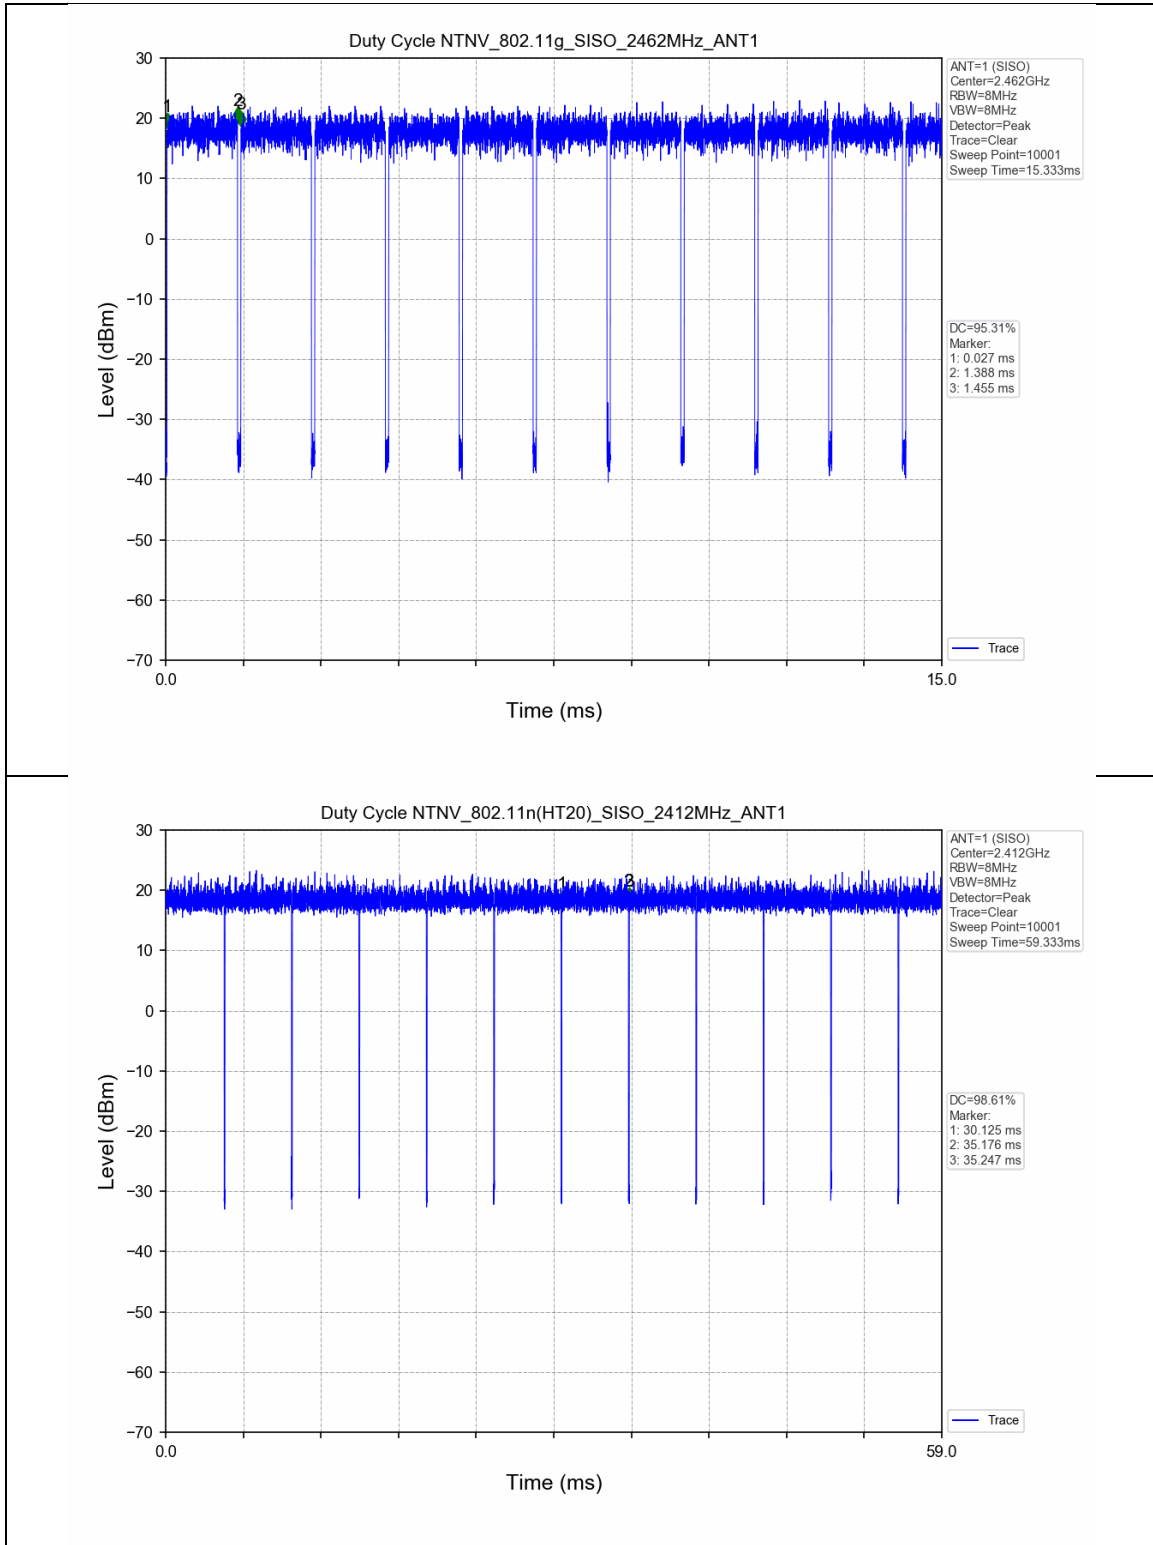

Appendix A for SHEM210400294501

1. Duty Cycle

1.1 Test Result

Test Mode	Channel Frequency(MHz)	TX Type	ANT No.	T_on (ms)	Period (ms)	Duty Cycle (%)	Duty Cycle Correction Factor (dB)
802.11b	2412	SISO	1	8.380	8.450	99.17	0.04
	2437	SISO	1	8.380	8.450	99.17	0.04
	2462	SISO	1	8.380	8.450	99.17	0.04
802.11g	2412	SISO	1	1.360	1.428	95.24	0.21
	2437	SISO	1	1.361	1.428	95.31	0.21
	2462	SISO	1	1.361	1.428	95.31	0.21
802.11n(HT20)	2412	SISO	1	5.051	5.122	98.61	0.06
	2437	SISO	1	5.079	5.152	98.58	0.06
	2462	SISO	1	5.050	5.121	98.61	0.06
802.11n(HT40)	2422	SISO	1	2.468	2.535	97.36	0.12
	2437	SISO	1	2.436	2.503	97.32	0.12
	2452	SISO	1	2.436	2.503	97.32	0.12

1.2 Test Graph

2. Bandwidth

2.1 Test Result

Test Mode	Frequency (MHz)	TX Type	ANT No.	6dB Bandwidth		Verdict
				Test Result (MHz)	Limits (MHz)	
802.11b	2412	SISO	1	10.087	≥0.5	PASS
	2437	SISO	1	10.071	≥0.5	PASS
	2462	SISO	1	10.076	≥0.5	PASS
802.11g	2412	SISO	1	16.403	≥0.5	PASS
	2437	SISO	1	16.410	≥0.5	PASS
	2462	SISO	1	16.395	≥0.5	PASS
802.11n(HT20)	2412	SISO	1	17.648	≥0.5	PASS
	2437	SISO	1	17.648	≥0.5	PASS
	2462	SISO	1	17.695	≥0.5	PASS
802.11n(HT40)	2422	SISO	1	36.388	≥0.5	PASS
	2437	SISO	1	36.389	≥0.5	PASS
	2452	SISO	1	36.009	≥0.5	PASS

Test Mode	Frequency (MHz)	TX Type	ANT No.	99% Occupied Bandwidth	
				Test Result (MHz)	Only for Report Use
802.11b	2412	SISO	1	15.071	Only for Report Use
	2437	SISO	1	15.038	Only for Report Use
	2462	SISO	1	15.089	Only for Report Use
802.11g	2412	SISO	1	17.282	Only for Report Use
	2437	SISO	1	17.380	Only for Report Use
	2462	SISO	1	17.419	Only for Report Use
802.11n(HT20)	2412	SISO	1	18.075	Only for Report Use

5.2 Test Graph