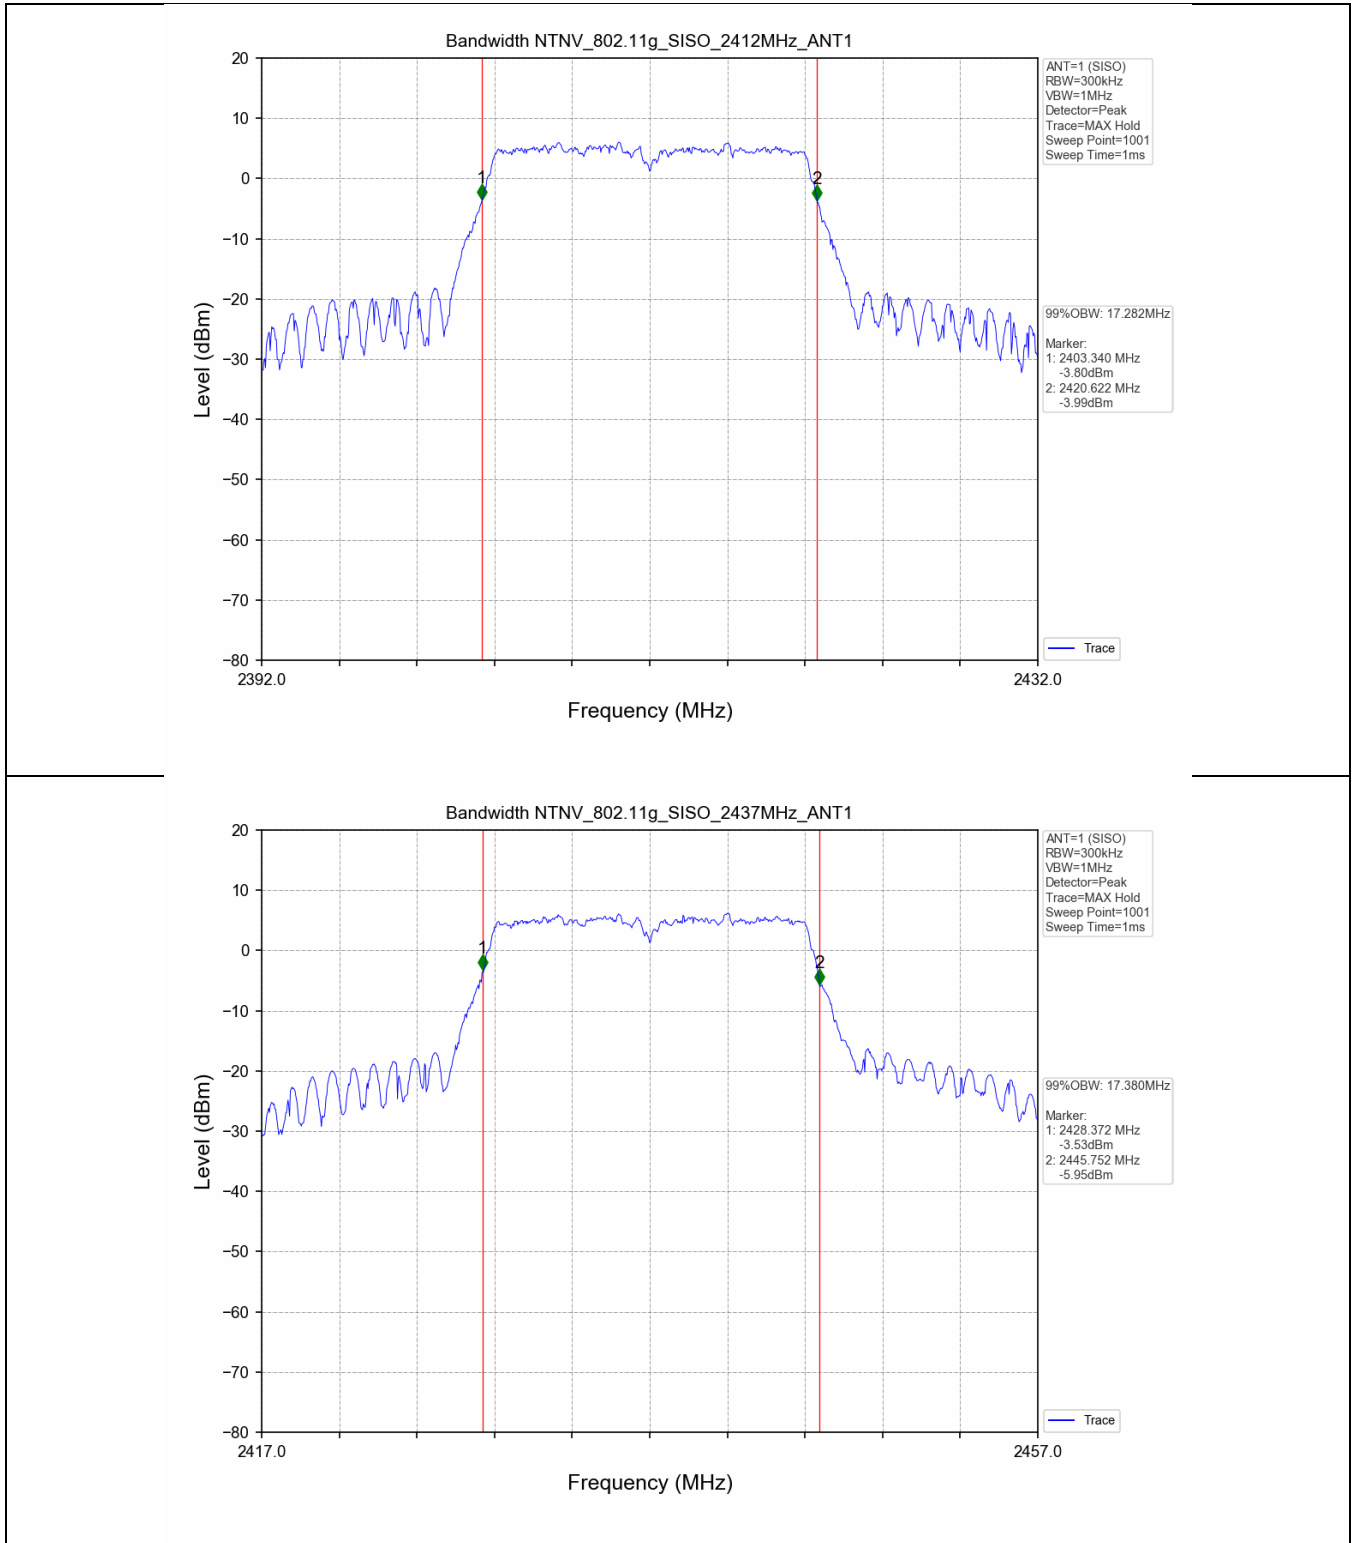

2.2 Test Graph - 6dB Bandwidth

2.3 Test Graph - 99% Occupied Bandwidth

3. Maximum Conducted Output Power

3.1 Test Result

Test Mode	Frequency (MHz)	Tx Type	Measured Peak Output Power (dBm)	Limits (dBm)	Verdict
			Ant 1		
802.11b	2412	SISO	20.12	30	PASS
	2437	SISO	20.12	30	PASS
	2462	SISO	20.88	30	PASS
802.11g	2412	SISO	22.88	30	PASS
	2437	SISO	22.97	30	PASS
	2462	SISO	23.71	30	PASS
802.11n(HT20)	2412	SISO	23.30	30	PASS
	2437	SISO	23.30	30	PASS
	2462	SISO	23.95	30	PASS
802.11n(HT40)	2422	SISO	23.16	30	PASS
	2437	SISO	23.33	30	PASS
	2452	SISO	23.63	30	PASS

3.2 Test Graph

4. Maximum Power Spectral Density (PSD)

4.1 Test Result

Test Mode	Frequency (MHz)	Tx Type	Maximum Power Spectral Density (dBm/3KHz)	Limits (dBm/3KHz)	Verdict
			Ant 1		
802.11b	2412	SISO	-8.41	≤8	PASS
	2437	SISO	-7.95	≤8	PASS
	2462	SISO	-8.73	≤8	PASS
802.11g	2412	SISO	-12.63	≤8	PASS
	2437	SISO	-12.62	≤8	PASS
	2462	SISO	-10.96	≤8	PASS
802.11n(HT20)	2412	SISO	-12.19	≤8	PASS
	2437	SISO	-12.42	≤8	PASS
	2462	SISO	-11.39	≤8	PASS
802.11n(HT40)	2422	SISO	-14.49	≤8	PASS
	2437	SISO	-13.81	≤8	PASS
	2452	SISO	-14.00	≤8	PASS

4.2 Test Graph

5. Unwanted Emissions in Non-restricted Frequency Bands

5.1 Test Result

Test Mode	Frequency (MHz)	TX Type	ANT No.	Spurious Conducted Emission (dBm)	Limits (dBm)	Verdict
802.11b	2412	SISO	1	Refer to test graph	-11.29	PASS
	2437	SISO	1	Refer to test graph	-11.29	PASS
	2462	SISO	1	Refer to test graph	-11.29	PASS
802.11g	2412	SISO	1	Refer to test graph	-15.08	PASS
	2437	SISO	1	Refer to test graph	-15.08	PASS
	2462	SISO	1	Refer to test graph	-15.08	PASS
802.11n(HT20)	2412	SISO	1	Refer to test graph	-14.71	PASS
	2437	SISO	1	Refer to test graph	-14.71	PASS
	2462	SISO	1	Refer to test graph	-14.71	PASS
802.11n(HT40)	2422	SISO	1	Refer to test graph	-17.73	PASS
	2437	SISO	1	Refer to test graph	-17.73	PASS
	2452	SISO	1	Refer to test graph	-17.73	PASS

5.2 Test Graph