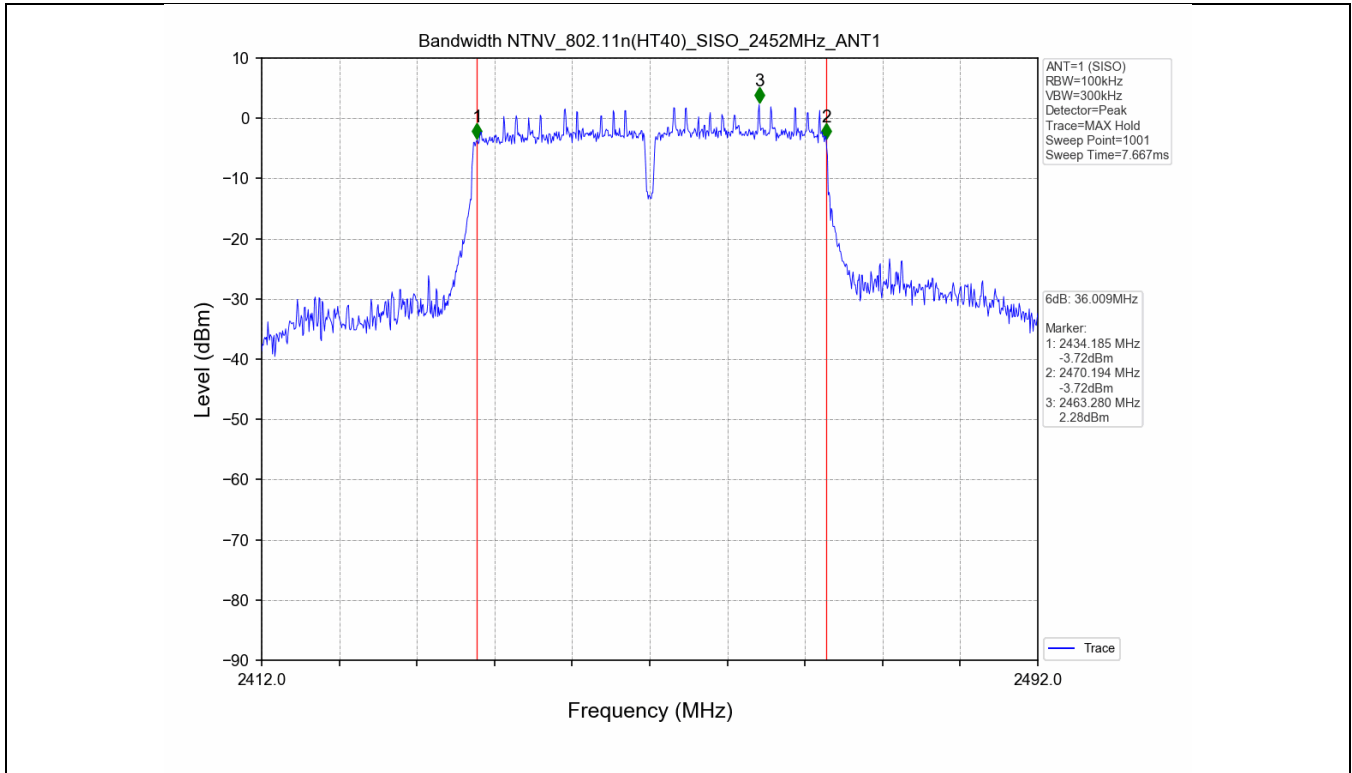

2.2 Test Graph - 6dB Bandwidth

2.3 Test Graph - 99% Occupied Bandwidth

3. Maximum Conducted Output Power

3.1 Test Result

Test Mode	Frequency (MHz)	Tx Type	Measured Peak Output Power (dBm)	Limits (dBm)	Verdict
			Ant 1		
802.11b	2412	SISO	20.12	30	PASS
	2437	SISO	20.12	30	PASS
	2462	SISO	20.88	30	PASS
802.11g	2412	SISO	22.88	30	PASS
	2437	SISO	22.97	30	PASS
	2462	SISO	23.71	30	PASS
802.11n(HT20)	2412	SISO	23.30	30	PASS
	2437	SISO	23.30	30	PASS
	2462	SISO	23.95	30	PASS
802.11n(HT40)	2422	SISO	23.16	30	PASS
	2437	SISO	23.33	30	PASS
	2452	SISO	23.63	30	PASS

3.2 Test Graph

4. Maximum Power Spectral Density (PSD)

4.1 Test Result

Test Mode	Frequency (MHz)	Tx Type	Maximum Power Spectral Density (dBm/3KHz)	Limits (dBm/3KHz)	Verdict
			Ant 1		
802.11b	2412	SISO	-8.41	≤8	PASS
	2437	SISO	-7.95	≤8	PASS
	2462	SISO	-8.73	≤8	PASS
802.11g	2412	SISO	-12.63	≤8	PASS
	2437	SISO	-12.62	≤8	PASS
	2462	SISO	-10.96	≤8	PASS
802.11n(HT20)	2412	SISO	-12.19	≤8	PASS
	2437	SISO	-12.42	≤8	PASS
	2462	SISO	-11.39	≤8	PASS
802.11n(HT40)	2422	SISO	-14.49	≤8	PASS
	2437	SISO	-13.81	≤8	PASS
	2452	SISO	-14.00	≤8	PASS

4.2 Test Graph

5. Unwanted Emissions in Non-restricted Frequency Bands

5.1 Test Result

Test Mode	Frequency (MHz)	TX Type	ANT No.	Spurious Conducted Emission (dBm)	Limits (dBm)	Verdict
802.11b	2412	SISO	1	Refer to test graph	-11.29	PASS
	2437	SISO	1	Refer to test graph	-11.29	PASS
	2462	SISO	1	Refer to test graph	-11.29	PASS
802.11g	2412	SISO	1	Refer to test graph	-15.08	PASS
	2437	SISO	1	Refer to test graph	-15.08	PASS
	2462	SISO	1	Refer to test graph	-15.08	PASS
802.11n(HT20)	2412	SISO	1	Refer to test graph	-14.71	PASS
	2437	SISO	1	Refer to test graph	-14.71	PASS
	2462	SISO	1	Refer to test graph	-14.71	PASS
802.11n(HT40)	2422	SISO	1	Refer to test graph	-17.73	PASS
	2437	SISO	1	Refer to test graph	-17.73	PASS
	2452	SISO	1	Refer to test graph	-17.73	PASS