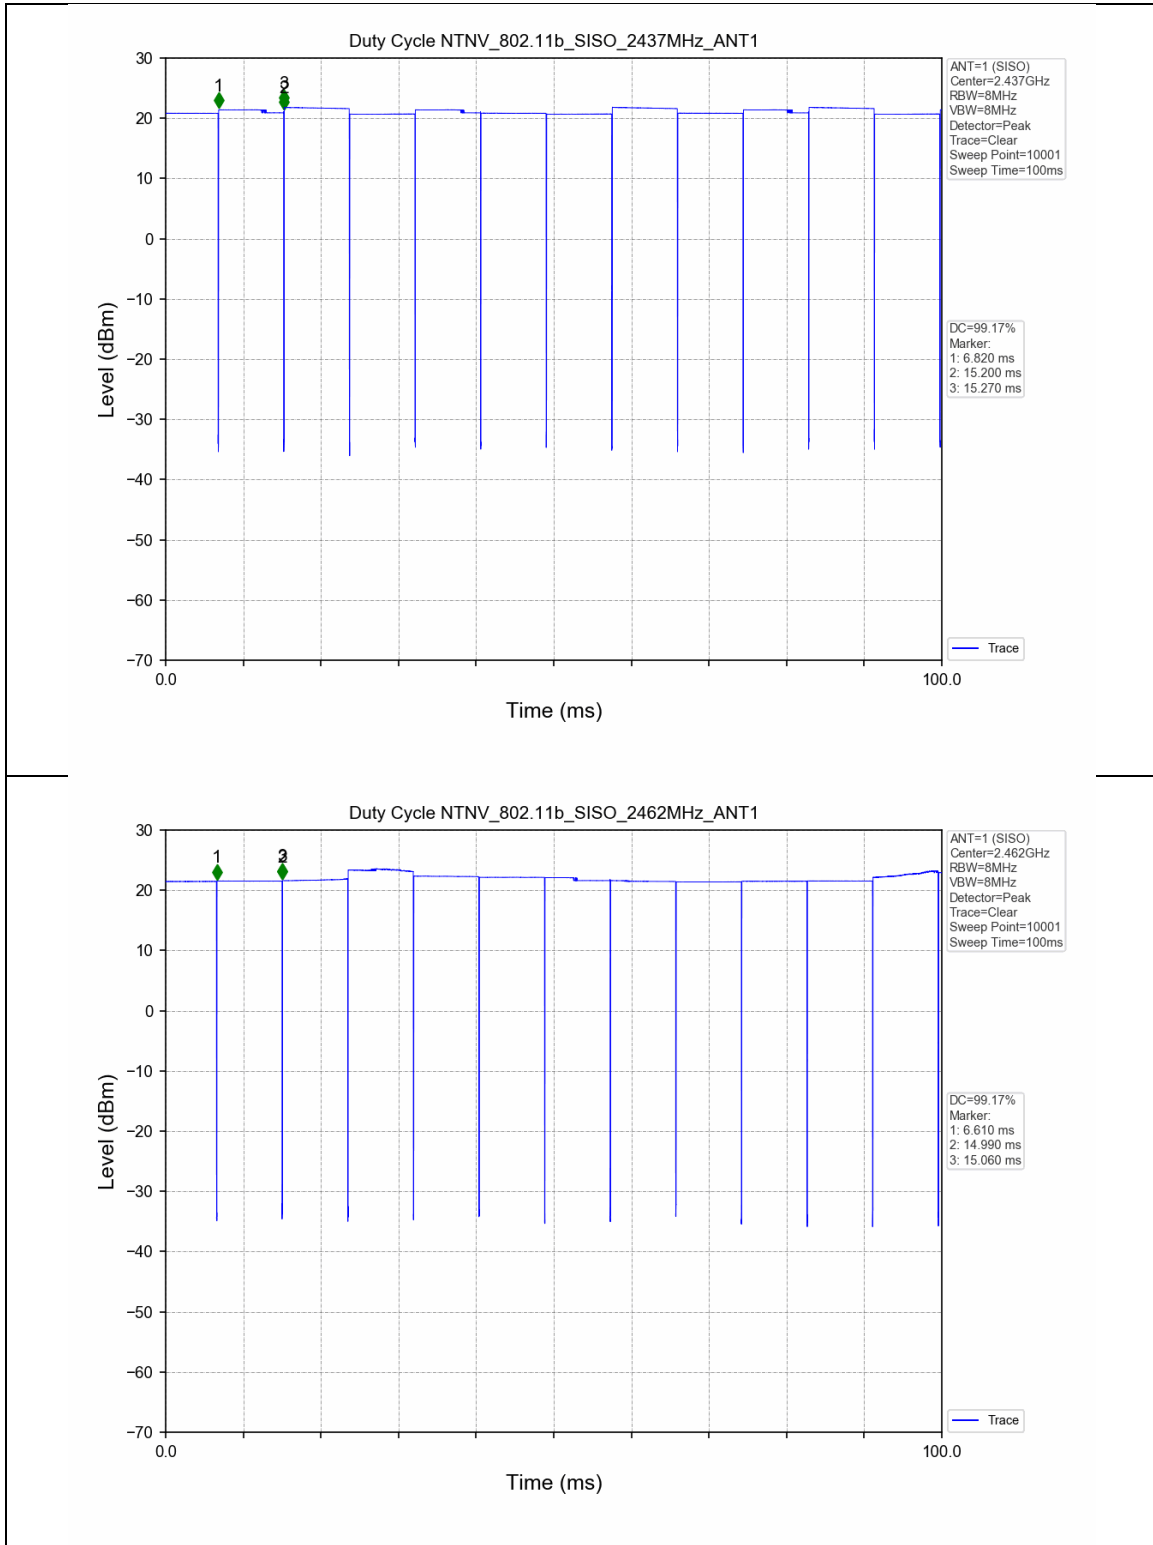

Appendix A for SHEM210400294501

1. Duty Cycle

1.1 Test Result

Test Mode	Channel Frequency(MHz)	TX Type	ANT No.	T_on (ms)	Period (ms)	Duty Cycle (%)	Duty Cycle Correction Factor (dB)
802.11b	2412	SISO	1	8.380	8.450	99.17	0.04
	2437	SISO	1	8.380	8.450	99.17	0.04
	2462	SISO	1	8.380	8.450	99.17	0.04
802.11g	2412	SISO	1	1.360	1.428	95.24	0.21
	2437	SISO	1	1.361	1.428	95.31	0.21
	2462	SISO	1	1.361	1.428	95.31	0.21
802.11n(HT20)	2412	SISO	1	5.051	5.122	98.61	0.06
	2437	SISO	1	5.079	5.152	98.58	0.06
	2462	SISO	1	5.050	5.121	98.61	0.06
802.11n(HT40)	2422	SISO	1	2.468	2.535	97.36	0.12
	2437	SISO	1	2.436	2.503	97.32	0.12
	2452	SISO	1	2.436	2.503	97.32	0.12

1.2 Test Graph

2. Bandwidth

2.1 Test Result

Test Mode	Frequency (MHz)	TX Type	ANT No.	6dB Bandwidth		Verdict
				Test Result (MHz)	Limits (MHz)	
802.11b	2412	SISO	1	10.087	≥0.5	PASS
	2437	SISO	1	10.071	≥0.5	PASS
	2462	SISO	1	10.076	≥0.5	PASS
802.11g	2412	SISO	1	16.403	≥0.5	PASS
	2437	SISO	1	16.410	≥0.5	PASS
	2462	SISO	1	16.395	≥0.5	PASS
802.11n(HT20)	2412	SISO	1	17.648	≥0.5	PASS
	2437	SISO	1	17.648	≥0.5	PASS
	2462	SISO	1	17.695	≥0.5	PASS
802.11n(HT40)	2422	SISO	1	36.388	≥0.5	PASS
	2437	SISO	1	36.389	≥0.5	PASS
	2452	SISO	1	36.009	≥0.5	PASS

Test Mode	Frequency (MHz)	TX Type	ANT No.	99% Occupied Bandwidth	
				Test Result (MHz)	Only for Report Use
802.11b	2412	SISO	1	15.071	Only for Report Use
	2437	SISO	1	15.038	Only for Report Use
	2462	SISO	1	15.089	Only for Report Use
802.11g	2412	SISO	1	17.282	Only for Report Use
	2437	SISO	1	17.380	Only for Report Use
	2462	SISO	1	17.419	Only for Report Use
802.11n(HT20)	2412	SISO	1	18.075	Only for Report Use

5.2 Test Graph