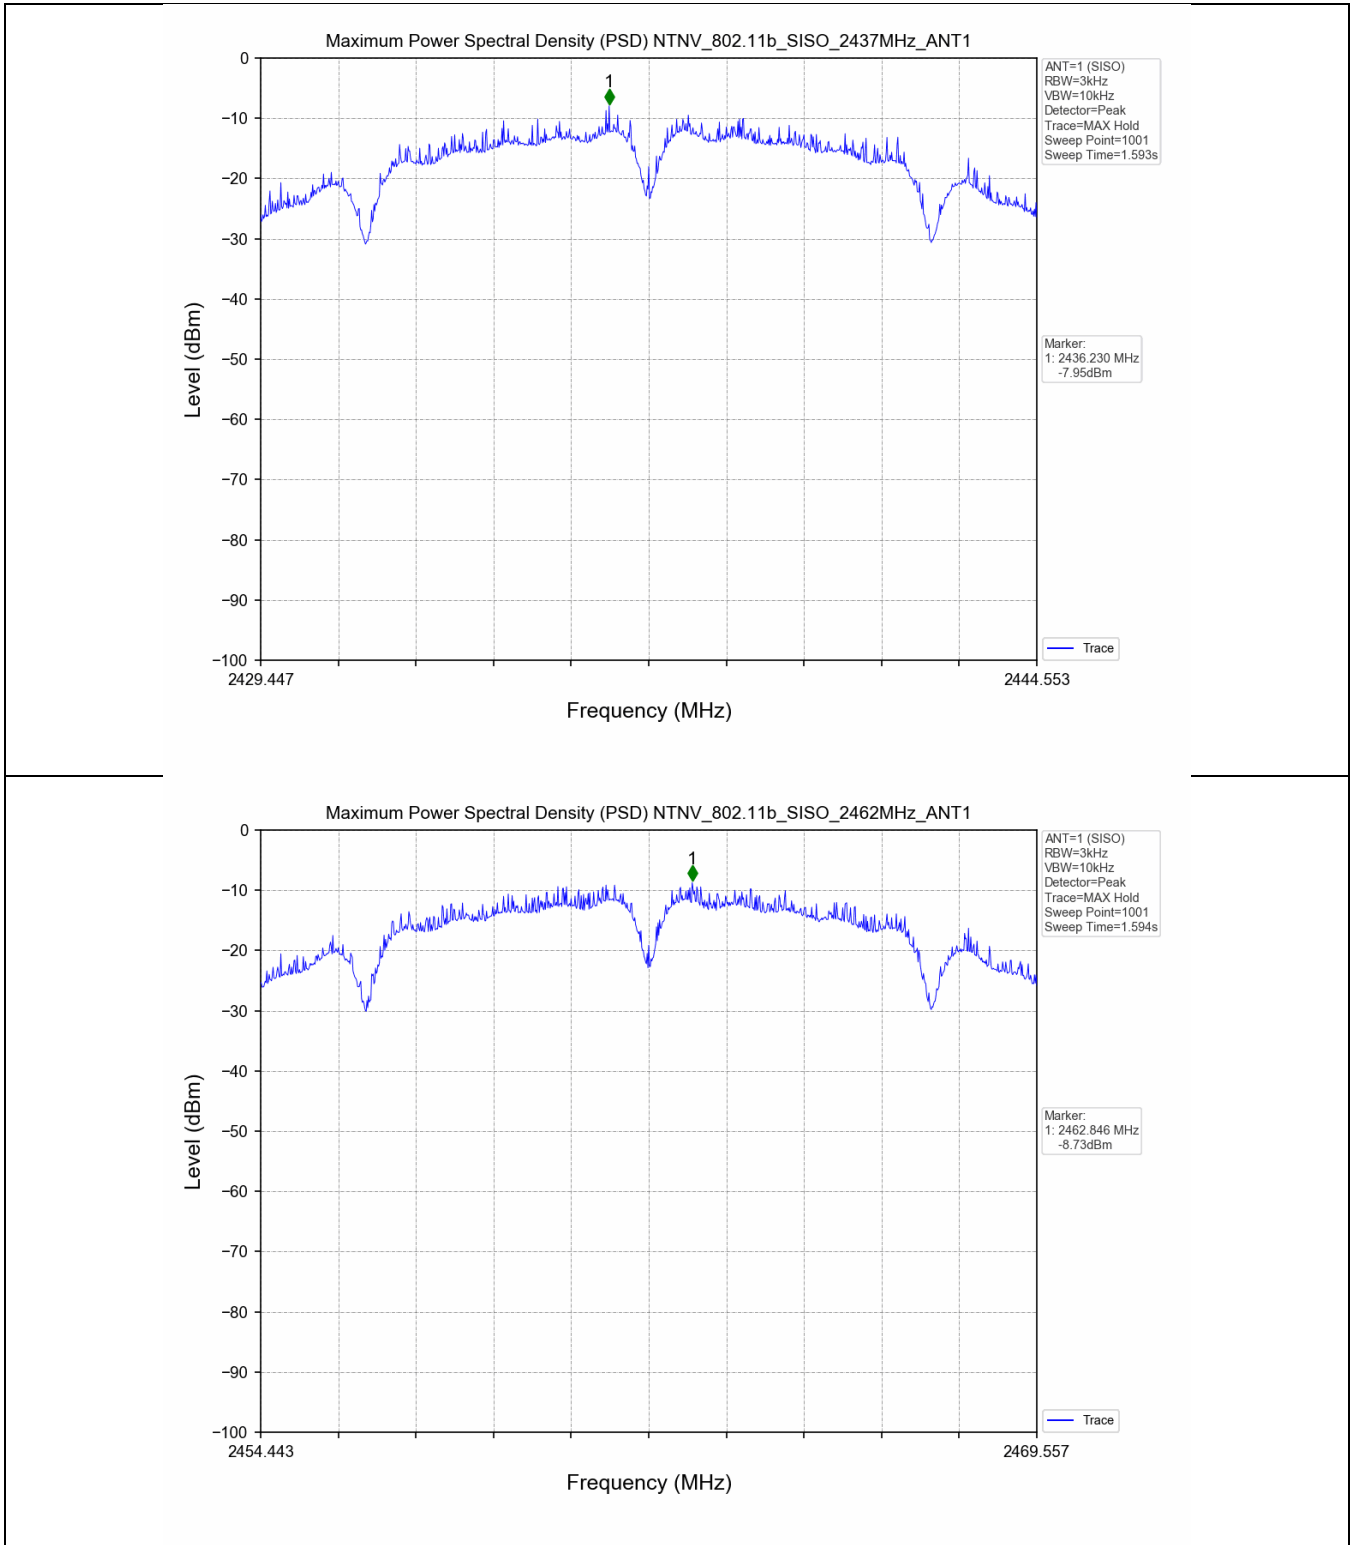

2.2 Test Graph - 6dB Bandwidth

2.3 Test Graph - 99% Occupied Bandwidth

3. Maximum Conducted Output Power

3.1 Test Result

Test Mode	Frequency (MHz)	Tx Type	Measured Peak Output Power (dBm)	Limits (dBm)	Verdict
			Ant 1		
802.11b	2412	SISO	20.12	30	PASS
	2437	SISO	20.12	30	PASS
	2462	SISO	20.88	30	PASS
802.11g	2412	SISO	22.88	30	PASS
	2437	SISO	22.97	30	PASS
	2462	SISO	23.71	30	PASS
802.11n(HT20)	2412	SISO	23.30	30	PASS
	2437	SISO	23.30	30	PASS
	2462	SISO	23.95	30	PASS
802.11n(HT40)	2422	SISO	23.16	30	PASS
	2437	SISO	23.33	30	PASS
	2452	SISO	23.63	30	PASS

3.2 Test Graph

4. Maximum Power Spectral Density (PSD)

4.1 Test Result

Test Mode	Frequency (MHz)	Tx Type	Maximum Power Spectral Density (dBm/3KHz)	Limits (dBm/3KHz)	Verdict
			Ant 1		
802.11b	2412	SISO	-8.41	≤8	PASS
	2437	SISO	-7.95	≤8	PASS
	2462	SISO	-8.73	≤8	PASS
802.11g	2412	SISO	-12.63	≤8	PASS
	2437	SISO	-12.62	≤8	PASS
	2462	SISO	-10.96	≤8	PASS
802.11n(HT20)	2412	SISO	-12.19	≤8	PASS
	2437	SISO	-12.42	≤8	PASS
	2462	SISO	-11.39	≤8	PASS
802.11n(HT40)	2422	SISO	-14.49	≤8	PASS
	2437	SISO	-13.81	≤8	PASS
	2452	SISO	-14.00	≤8	PASS

4.2 Test Graph

5. Unwanted Emissions in Non-restricted Frequency Bands

5.1 Test Result

Test Mode	Frequency (MHz)	TX Type	ANT No.	Spurious Conducted Emission (dBm)	Limits (dBm)	Verdict
802.11b	2412	SISO	1	Refer to test graph	-11.29	PASS
	2437	SISO	1	Refer to test graph	-11.29	PASS
	2462	SISO	1	Refer to test graph	-11.29	PASS
802.11g	2412	SISO	1	Refer to test graph	-15.08	PASS
	2437	SISO	1	Refer to test graph	-15.08	PASS
	2462	SISO	1	Refer to test graph	-15.08	PASS
802.11n(HT20)	2412	SISO	1	Refer to test graph	-14.71	PASS
	2437	SISO	1	Refer to test graph	-14.71	PASS
	2462	SISO	1	Refer to test graph	-14.71	PASS
802.11n(HT40)	2422	SISO	1	Refer to test graph	-17.73	PASS
	2437	SISO	1	Refer to test graph	-17.73	PASS
	2452	SISO	1	Refer to test graph	-17.73	PASS

5.2 Test Graph