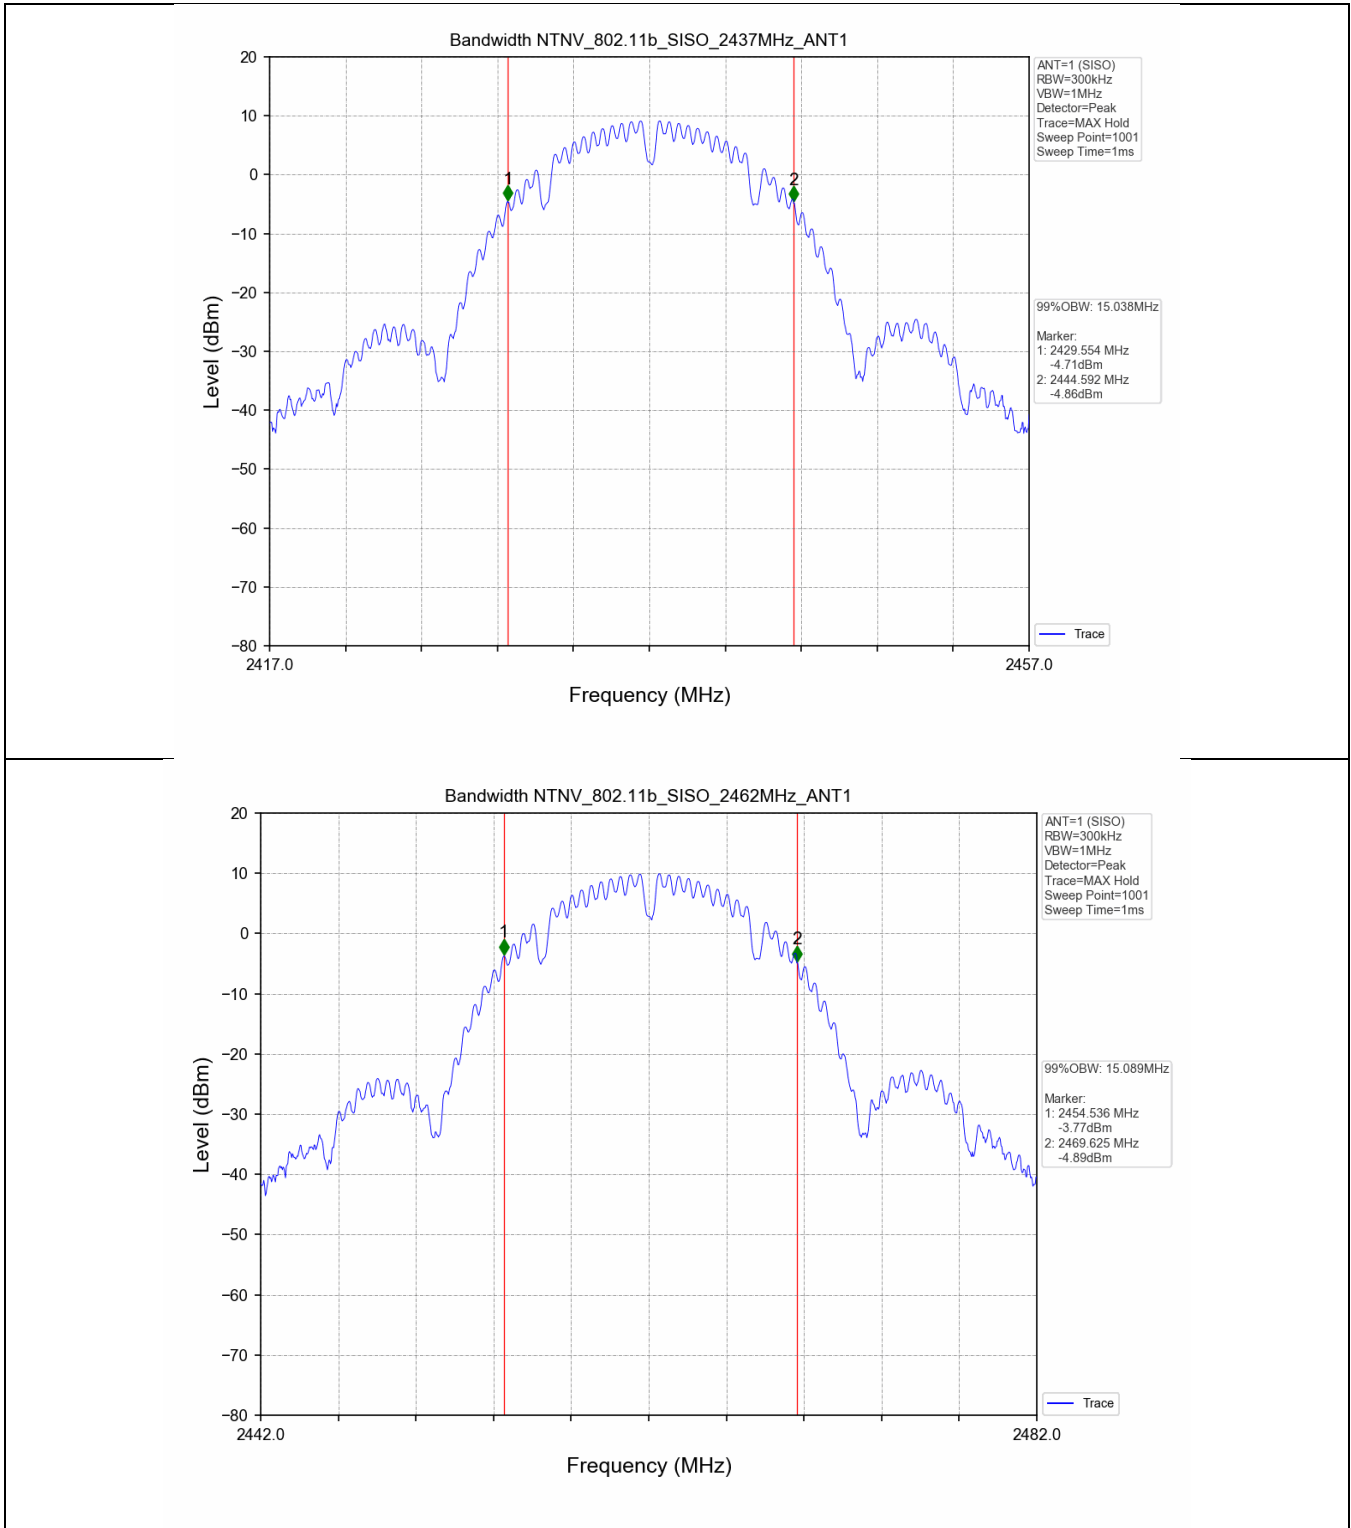

2.2 Test Graph - 6dB Bandwidth

2.3 Test Graph - 99% Occupied Bandwidth

3. Maximum Conducted Output Power

3.1 Test Result

Test Mode	Frequency (MHz)	Tx Type	Measured Peak Output Power (dBm)	Limits (dBm)	Verdict
			Ant 1		
802.11b	2412	SISO	20.12	30	PASS
	2437	SISO	20.12	30	PASS
	2462	SISO	20.88	30	PASS
802.11g	2412	SISO	22.88	30	PASS
	2437	SISO	22.97	30	PASS
	2462	SISO	23.71	30	PASS
802.11n(HT20)	2412	SISO	23.30	30	PASS
	2437	SISO	23.30	30	PASS
	2462	SISO	23.95	30	PASS
802.11n(HT40)	2422	SISO	23.16	30	PASS
	2437	SISO	23.33	30	PASS
	2452	SISO	23.63	30	PASS

3.2 Test Graph

4. Maximum Power Spectral Density (PSD)

4.1 Test Result

Test Mode	Frequency (MHz)	Tx Type	Maximum Power Spectral Density (dBm/3KHz)	Limits (dBm/3KHz)	Verdict
			Ant 1		
802.11b	2412	SISO	-8.41	≤8	PASS
	2437	SISO	-7.95	≤8	PASS
	2462	SISO	-8.73	≤8	PASS
802.11g	2412	SISO	-12.63	≤8	PASS
	2437	SISO	-12.62	≤8	PASS
	2462	SISO	-10.96	≤8	PASS
802.11n(HT20)	2412	SISO	-12.19	≤8	PASS
	2437	SISO	-12.42	≤8	PASS
	2462	SISO	-11.39	≤8	PASS
802.11n(HT40)	2422	SISO	-14.49	≤8	PASS
	2437	SISO	-13.81	≤8	PASS
	2452	SISO	-14.00	≤8	PASS

4.2 Test Graph

5. Unwanted Emissions in Non-restricted Frequency Bands

5.1 Test Result

Test Mode	Frequency (MHz)	TX Type	ANT No.	Spurious Conducted Emission (dBm)	Limits (dBm)	Verdict
802.11b	2412	SISO	1	Refer to test graph	-11.29	PASS
	2437	SISO	1	Refer to test graph	-11.29	PASS
	2462	SISO	1	Refer to test graph	-11.29	PASS
802.11g	2412	SISO	1	Refer to test graph	-15.08	PASS
	2437	SISO	1	Refer to test graph	-15.08	PASS
	2462	SISO	1	Refer to test graph	-15.08	PASS
802.11n(HT20)	2412	SISO	1	Refer to test graph	-14.71	PASS
	2437	SISO	1	Refer to test graph	-14.71	PASS
	2462	SISO	1	Refer to test graph	-14.71	PASS
802.11n(HT40)	2422	SISO	1	Refer to test graph	-17.73	PASS
	2437	SISO	1	Refer to test graph	-17.73	PASS
	2452	SISO	1	Refer to test graph	-17.73	PASS

5.2 Test Graph