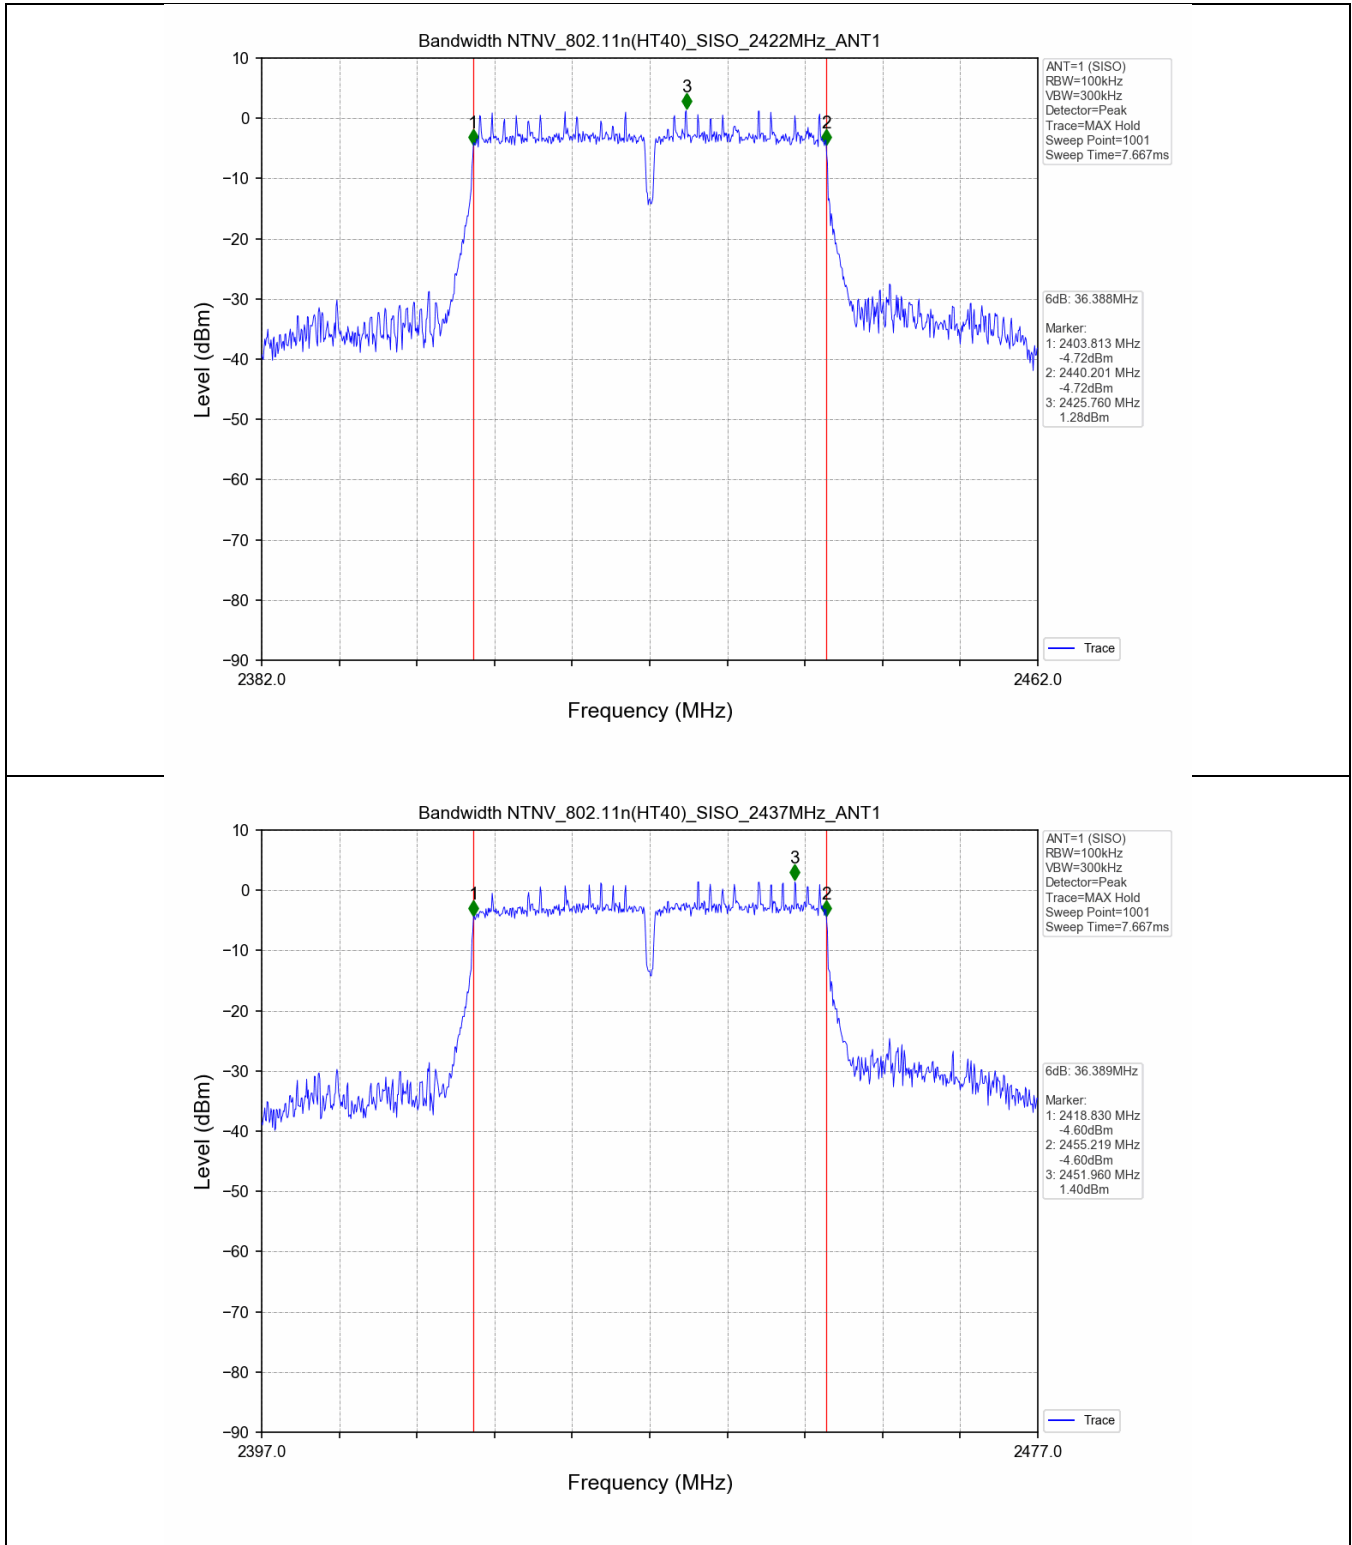

2.2 Test Graph - 6dB Bandwidth

2.3 Test Graph - 99% Occupied Bandwidth

3. Maximum Conducted Output Power

3.1 Test Result

Test Mode	Frequency (MHz)	Tx Type	Measured Peak Output Power (dBm)	Limits (dBm)	Verdict
			Ant 1		
802.11b	2412	SISO	20.12	30	PASS
	2437	SISO	20.12	30	PASS
	2462	SISO	20.88	30	PASS
802.11g	2412	SISO	22.88	30	PASS
	2437	SISO	22.97	30	PASS
	2462	SISO	23.71	30	PASS
802.11n(HT20)	2412	SISO	23.30	30	PASS
	2437	SISO	23.30	30	PASS
	2462	SISO	23.95	30	PASS
802.11n(HT40)	2422	SISO	23.16	30	PASS
	2437	SISO	23.33	30	PASS
	2452	SISO	23.63	30	PASS

3.2 Test Graph

4. Maximum Power Spectral Density (PSD)

4.1 Test Result

Test Mode	Frequency (MHz)	Tx Type	Maximum Power Spectral Density (dBm/3KHz)	Limits (dBm/3KHz)	Verdict
			Ant 1		
802.11b	2412	SISO	-8.41	≤8	PASS
	2437	SISO	-7.95	≤8	PASS
	2462	SISO	-8.73	≤8	PASS
802.11g	2412	SISO	-12.63	≤8	PASS
	2437	SISO	-12.62	≤8	PASS
	2462	SISO	-10.96	≤8	PASS
802.11n(HT20)	2412	SISO	-12.19	≤8	PASS
	2437	SISO	-12.42	≤8	PASS
	2462	SISO	-11.39	≤8	PASS
802.11n(HT40)	2422	SISO	-14.49	≤8	PASS
	2437	SISO	-13.81	≤8	PASS
	2452	SISO	-14.00	≤8	PASS

4.2 Test Graph

5. Unwanted Emissions in Non-restricted Frequency Bands

5.1 Test Result

Test Mode	Frequency (MHz)	TX Type	ANT No.	Spurious Conducted Emission (dBm)	Limits (dBm)	Verdict
802.11b	2412	SISO	1	Refer to test graph	-11.29	PASS
	2437	SISO	1	Refer to test graph	-11.29	PASS
	2462	SISO	1	Refer to test graph	-11.29	PASS
802.11g	2412	SISO	1	Refer to test graph	-15.08	PASS
	2437	SISO	1	Refer to test graph	-15.08	PASS
	2462	SISO	1	Refer to test graph	-15.08	PASS
802.11n(HT20)	2412	SISO	1	Refer to test graph	-14.71	PASS
	2437	SISO	1	Refer to test graph	-14.71	PASS
	2462	SISO	1	Refer to test graph	-14.71	PASS
802.11n(HT40)	2422	SISO	1	Refer to test graph	-17.73	PASS
	2437	SISO	1	Refer to test graph	-17.73	PASS
	2452	SISO	1	Refer to test graph	-17.73	PASS

5.2 Test Graph