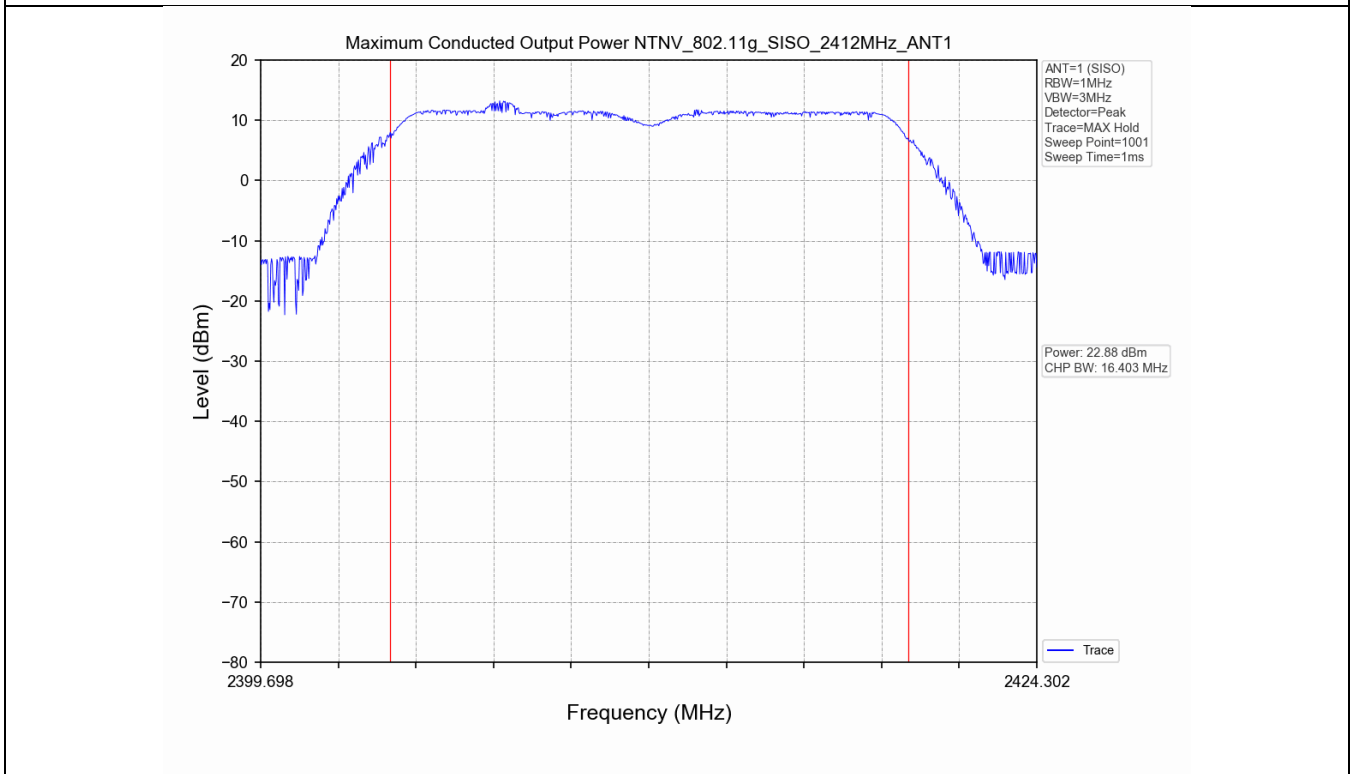

2.2 Test Graph - 6dB Bandwidth

2.3 Test Graph - 99% Occupied Bandwidth

3. Maximum Conducted Output Power

3.1 Test Result

Test Mode	Frequency (MHz)	Tx Type	Measured Peak Output Power (dBm)	Limits (dBm)	Verdict
			Ant 1		
802.11b	2412	SISO	20.12	30	PASS
	2437	SISO	20.12	30	PASS
	2462	SISO	20.88	30	PASS
802.11g	2412	SISO	22.88	30	PASS
	2437	SISO	22.97	30	PASS
	2462	SISO	23.71	30	PASS
802.11n(HT20)	2412	SISO	23.30	30	PASS
	2437	SISO	23.30	30	PASS
	2462	SISO	23.95	30	PASS
802.11n(HT40)	2422	SISO	23.16	30	PASS
	2437	SISO	23.33	30	PASS
	2452	SISO	23.63	30	PASS

3.2 Test Graph

4. Maximum Power Spectral Density (PSD)

4.1 Test Result

Test Mode	Frequency (MHz)	Tx Type	Maximum Power Spectral Density (dBm/3KHz)	Limits (dBm/3KHz)	Verdict
			Ant 1		
802.11b	2412	SISO	-8.41	≤8	PASS
	2437	SISO	-7.95	≤8	PASS
	2462	SISO	-8.73	≤8	PASS
802.11g	2412	SISO	-12.63	≤8	PASS
	2437	SISO	-12.62	≤8	PASS
	2462	SISO	-10.96	≤8	PASS
802.11n(HT20)	2412	SISO	-12.19	≤8	PASS
	2437	SISO	-12.42	≤8	PASS
	2462	SISO	-11.39	≤8	PASS
802.11n(HT40)	2422	SISO	-14.49	≤8	PASS
	2437	SISO	-13.81	≤8	PASS
	2452	SISO	-14.00	≤8	PASS