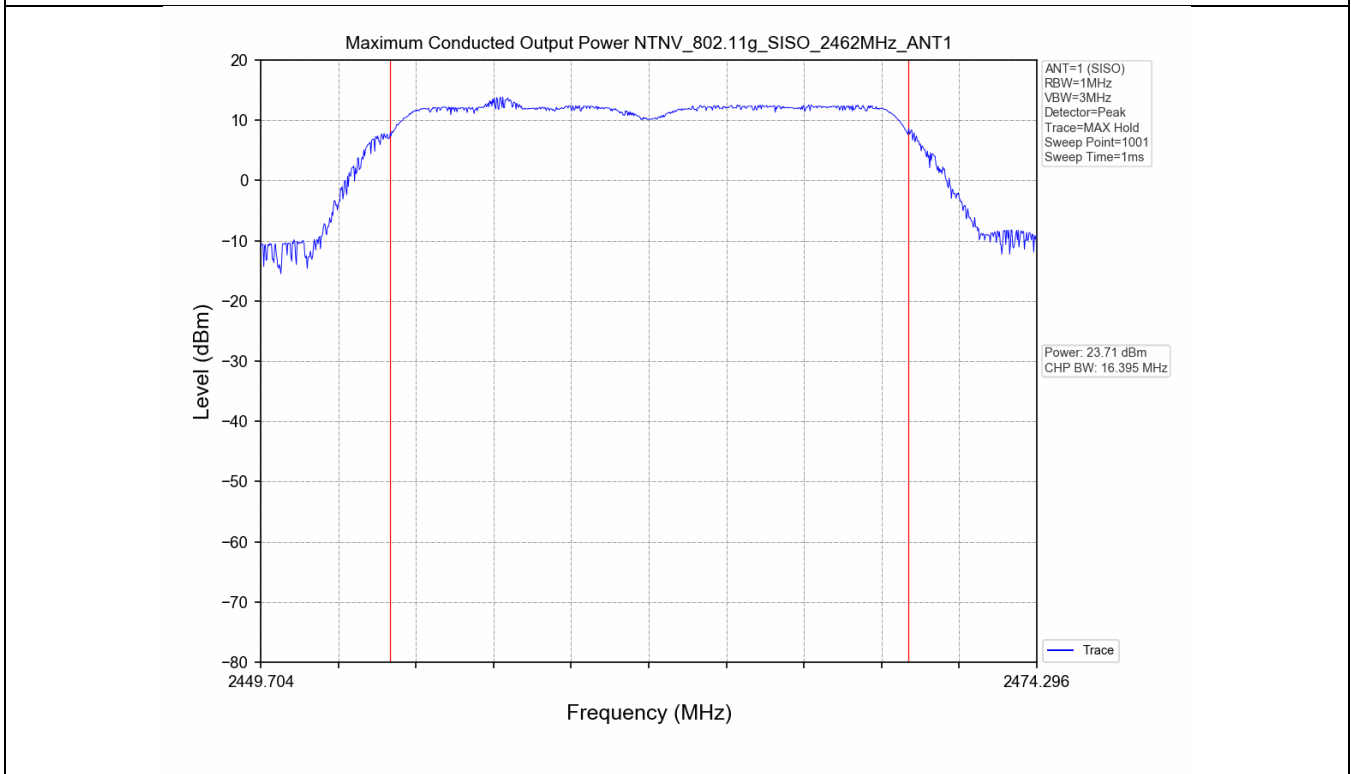

2.2 Test Graph - 6dB Bandwidth

2.3 Test Graph - 99% Occupied Bandwidth

3. Maximum Conducted Output Power

3.1 Test Result

Test Mode	Frequency (MHz)	Tx Type	Measured Peak Output Power (dBm)	Limits (dBm)	Verdict
			Ant 1		
802.11b	2412	SISO	20.12	30	PASS
	2437	SISO	20.12	30	PASS
	2462	SISO	20.88	30	PASS
802.11g	2412	SISO	22.88	30	PASS
	2437	SISO	22.97	30	PASS
	2462	SISO	23.71	30	PASS
802.11n(HT20)	2412	SISO	23.30	30	PASS
	2437	SISO	23.30	30	PASS
	2462	SISO	23.95	30	PASS
802.11n(HT40)	2422	SISO	23.16	30	PASS
	2437	SISO	23.33	30	PASS
	2452	SISO	23.63	30	PASS

3.2 Test Graph

4. Maximum Power Spectral Density (PSD)

4.1 Test Result

Test Mode	Frequency (MHz)	Tx Type	Maximum Power Spectral Density (dBm/3KHz)	Limits (dBm/3KHz)	Verdict
			Ant 1		
802.11b	2412	SISO	-8.41	≤8	PASS
	2437	SISO	-7.95	≤8	PASS
	2462	SISO	-8.73	≤8	PASS
802.11g	2412	SISO	-12.63	≤8	PASS
	2437	SISO	-12.62	≤8	PASS
	2462	SISO	-10.96	≤8	PASS
802.11n(HT20)	2412	SISO	-12.19	≤8	PASS
	2437	SISO	-12.42	≤8	PASS
	2462	SISO	-11.39	≤8	PASS
802.11n(HT40)	2422	SISO	-14.49	≤8	PASS
	2437	SISO	-13.81	≤8	PASS
	2452	SISO	-14.00	≤8	PASS