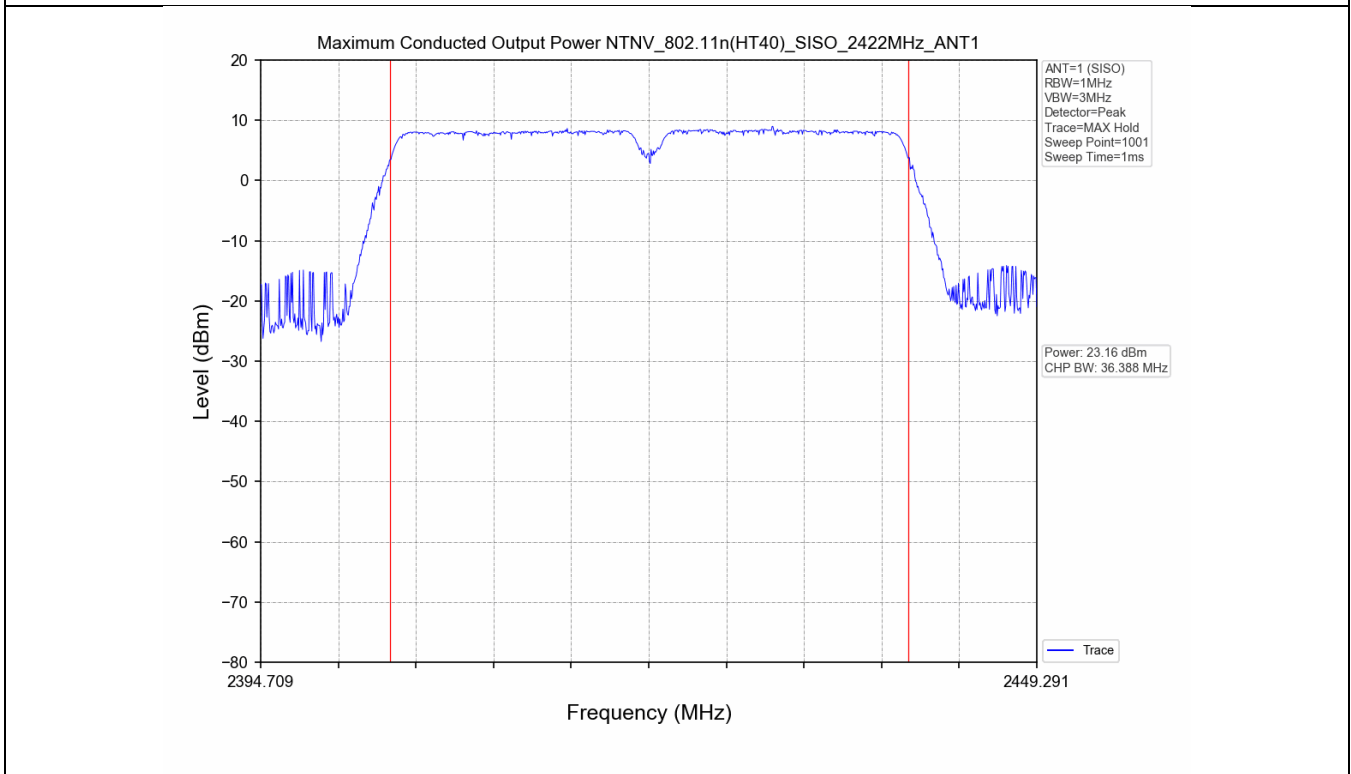

2.2 Test Graph - 6dB Bandwidth

2.3 Test Graph - 99% Occupied Bandwidth

3. Maximum Conducted Output Power

3.1 Test Result

Test Mode	Frequency (MHz)	Tx Type	Measured Peak Output Power (dBm)	Limits (dBm)	Verdict
			Ant 1		
802.11b	2412	SISO	20.12	30	PASS
	2437	SISO	20.12	30	PASS
	2462	SISO	20.88	30	PASS
802.11g	2412	SISO	22.88	30	PASS
	2437	SISO	22.97	30	PASS
	2462	SISO	23.71	30	PASS
802.11n(HT20)	2412	SISO	23.30	30	PASS
	2437	SISO	23.30	30	PASS
	2462	SISO	23.95	30	PASS
802.11n(HT40)	2422	SISO	23.16	30	PASS
	2437	SISO	23.33	30	PASS
	2452	SISO	23.63	30	PASS

3.2 Test Graph

4. Maximum Power Spectral Density (PSD)

4.1 Test Result

Test Mode	Frequency (MHz)	Tx Type	Maximum Power Spectral Density (dBm/3KHz)	Limits (dBm/3KHz)	Verdict
			Ant 1		
802.11b	2412	SISO	-8.41	≤8	PASS
	2437	SISO	-7.95	≤8	PASS
	2462	SISO	-8.73	≤8	PASS
802.11g	2412	SISO	-12.63	≤8	PASS
	2437	SISO	-12.62	≤8	PASS
	2462	SISO	-10.96	≤8	PASS
802.11n(HT20)	2412	SISO	-12.19	≤8	PASS
	2437	SISO	-12.42	≤8	PASS
	2462	SISO	-11.39	≤8	PASS
802.11n(HT40)	2422	SISO	-14.49	≤8	PASS
	2437	SISO	-13.81	≤8	PASS
	2452	SISO	-14.00	≤8	PASS

4.2 Test Graph

5. Unwanted Emissions in Non-restricted Frequency Bands

5.1 Test Result

Test Mode	Frequency (MHz)	TX Type	ANT No.	Spurious Conducted Emission (dBm)	Limits (dBm)	Verdict
802.11b	2412	SISO	1	Refer to test graph	-11.29	PASS
	2437	SISO	1	Refer to test graph	-11.29	PASS
	2462	SISO	1	Refer to test graph	-11.29	PASS
802.11g	2412	SISO	1	Refer to test graph	-15.08	PASS
	2437	SISO	1	Refer to test graph	-15.08	PASS
	2462	SISO	1	Refer to test graph	-15.08	PASS
802.11n(HT20)	2412	SISO	1	Refer to test graph	-14.71	PASS
	2437	SISO	1	Refer to test graph	-14.71	PASS
	2462	SISO	1	Refer to test graph	-14.71	PASS
802.11n(HT40)	2422	SISO	1	Refer to test graph	-17.73	PASS
	2437	SISO	1	Refer to test graph	-17.73	PASS
	2452	SISO	1	Refer to test graph	-17.73	PASS