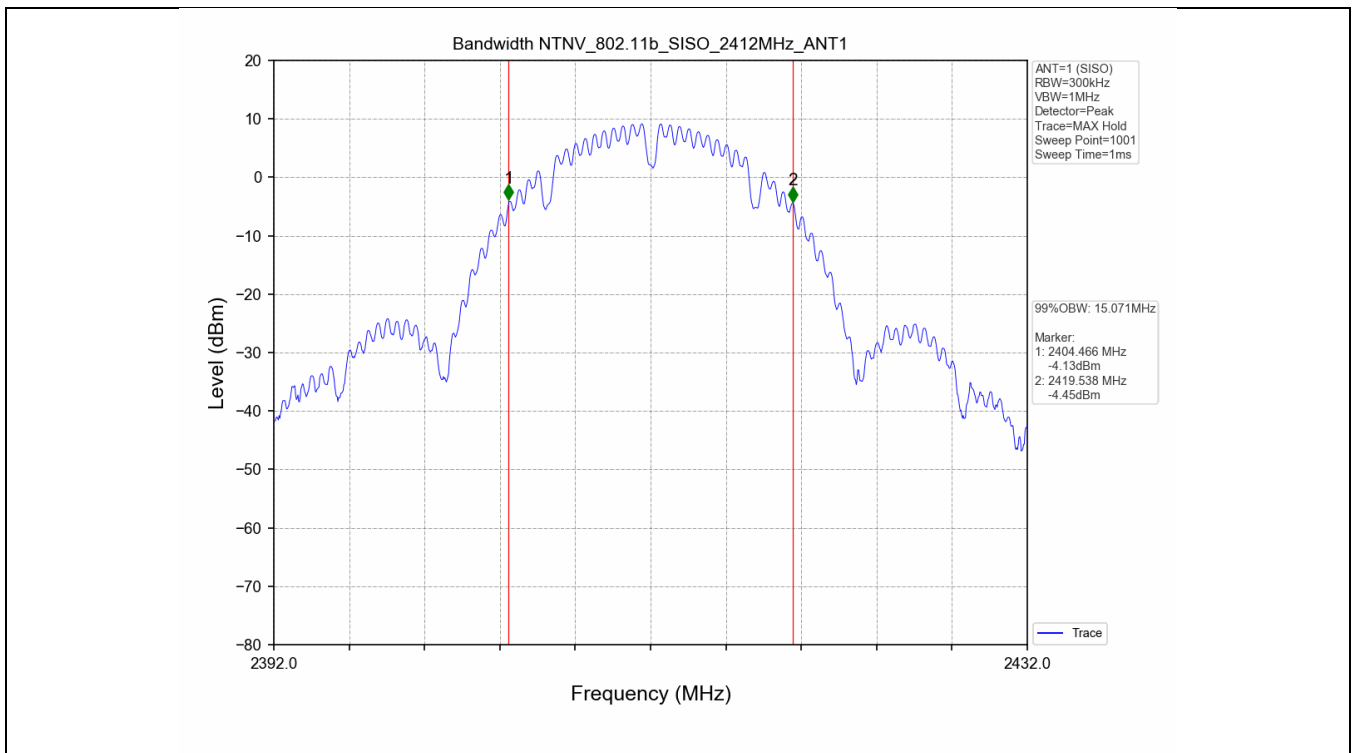

2.2 Test Graph - 6dB Bandwidth

2.3 Test Graph - 99% Occupied Bandwidth

3. Maximum Conducted Output Power

3.1 Test Result

Test Mode	Frequency (MHz)	Tx Type	Measured Peak Output Power (dBm)	Limits (dBm)	Verdict
			Ant 1		
802.11b	2412	SISO	20.12	30	PASS
	2437	SISO	20.12	30	PASS
	2462	SISO	20.88	30	PASS
802.11g	2412	SISO	22.88	30	PASS
	2437	SISO	22.97	30	PASS
	2462	SISO	23.71	30	PASS
802.11n(HT20)	2412	SISO	23.30	30	PASS
	2437	SISO	23.30	30	PASS
	2462	SISO	23.95	30	PASS
802.11n(HT40)	2422	SISO	23.16	30	PASS
	2437	SISO	23.33	30	PASS
	2452	SISO	23.63	30	PASS

3.2 Test Graph

4. Maximum Power Spectral Density (PSD)

4.1 Test Result

Test Mode	Frequency (MHz)	Tx Type	Maximum Power Spectral Density (dBm/3KHz)	Limits (dBm/3KHz)	Verdict
			Ant 1		
802.11b	2412	SISO	-8.41	≤8	PASS
	2437	SISO	-7.95	≤8	PASS
	2462	SISO	-8.73	≤8	PASS
802.11g	2412	SISO	-12.63	≤8	PASS
	2437	SISO	-12.62	≤8	PASS
	2462	SISO	-10.96	≤8	PASS
802.11n(HT20)	2412	SISO	-12.19	≤8	PASS
	2437	SISO	-12.42	≤8	PASS
	2462	SISO	-11.39	≤8	PASS
802.11n(HT40)	2422	SISO	-14.49	≤8	PASS
	2437	SISO	-13.81	≤8	PASS
	2452	SISO	-14.00	≤8	PASS