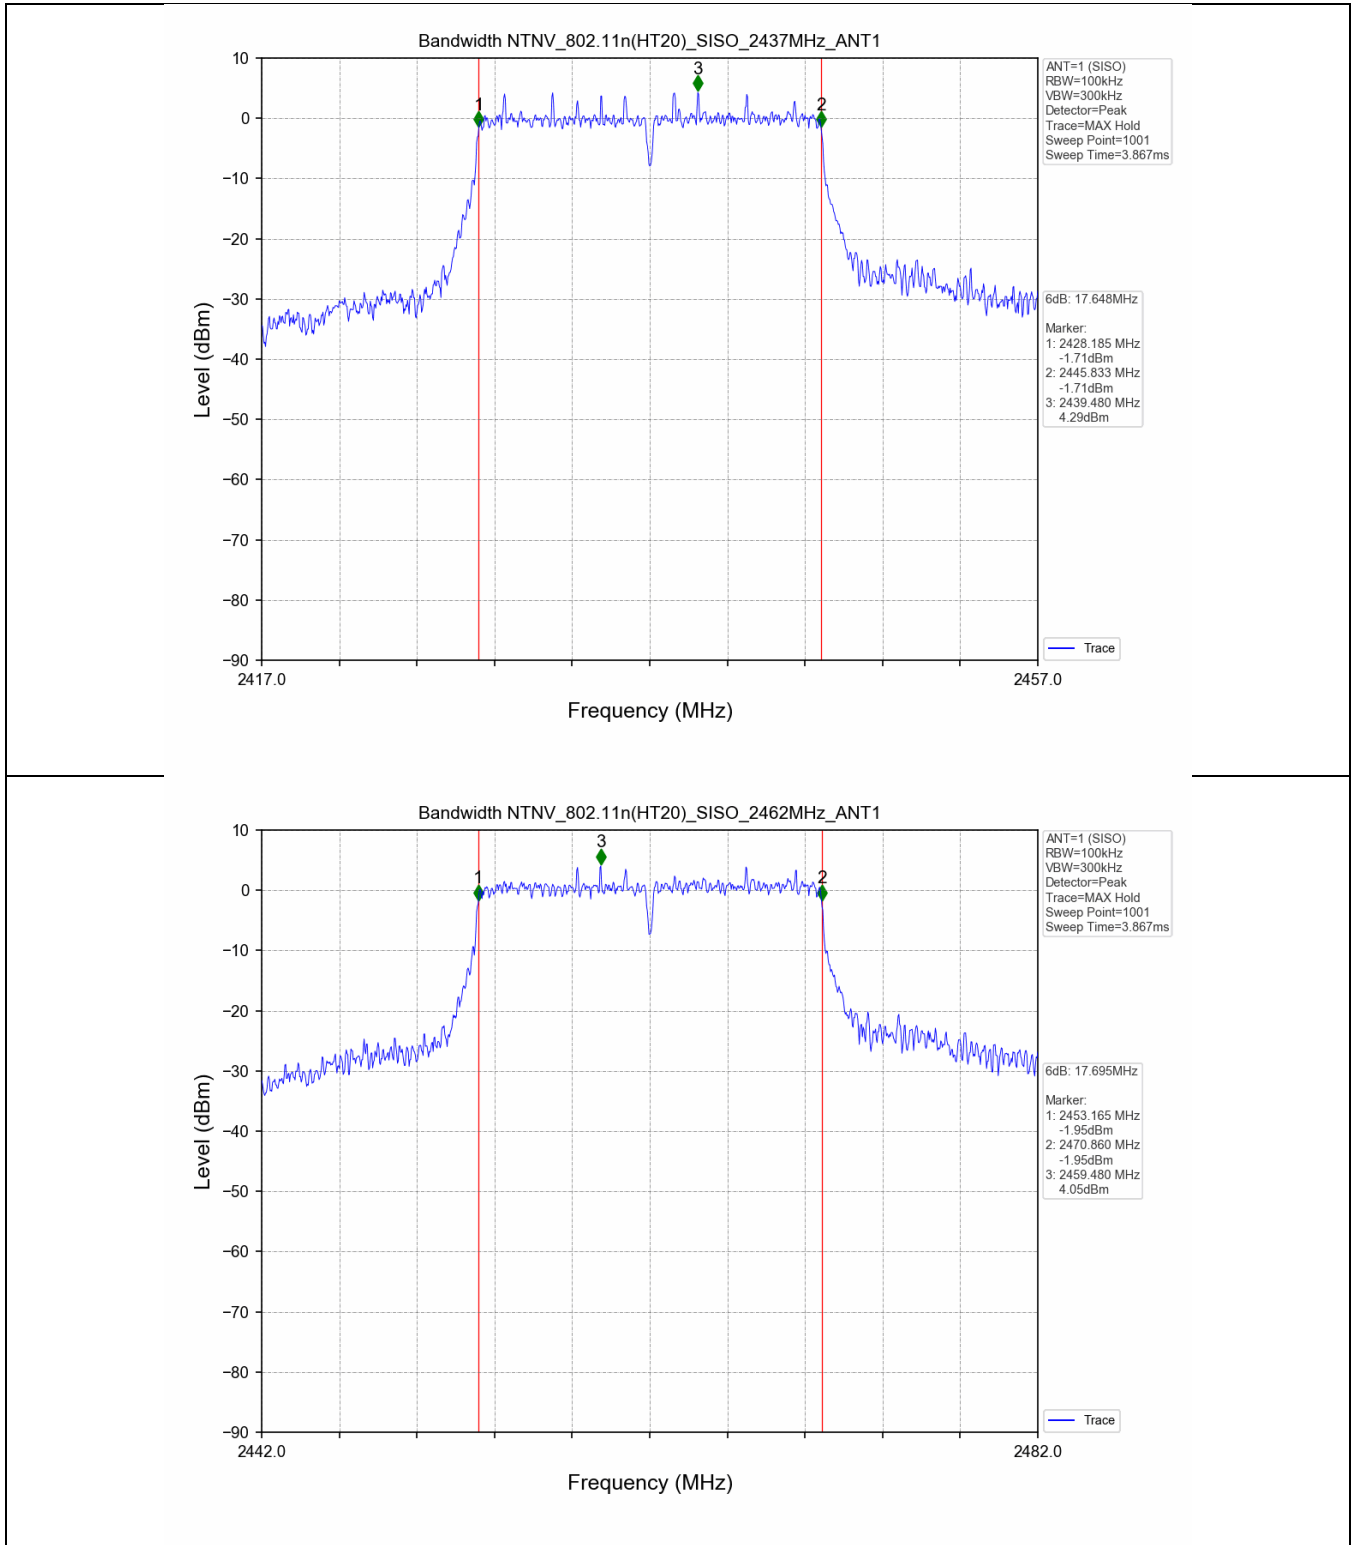

802.11n(HT40)	2437	SISO	1	18.160	Only for Report Use
	2462	SISO	1	18.283	Only for Report Use
	2422	SISO	1	37.201	Only for Report Use
	2437	SISO	1	37.258	Only for Report Use
	2452	SISO	1	37.283	Only for Report Use

2.2 Test Graph - 6dB Bandwidth

2.3 Test Graph - 99% Occupied Bandwidth

3. Maximum Conducted Output Power

3.1 Test Result

Test Mode	Frequency (MHz)	Tx Type	Measured Peak Output Power (dBm)	Limits (dBm)	Verdict
			Ant 1		
802.11b	2412	SISO	20.12	30	PASS
	2437	SISO	20.12	30	PASS
	2462	SISO	20.88	30	PASS
802.11g	2412	SISO	22.88	30	PASS
	2437	SISO	22.97	30	PASS
	2462	SISO	23.71	30	PASS
802.11n(HT20)	2412	SISO	23.30	30	PASS
	2437	SISO	23.30	30	PASS
	2462	SISO	23.95	30	PASS
802.11n(HT40)	2422	SISO	23.16	30	PASS
	2437	SISO	23.33	30	PASS
	2452	SISO	23.63	30	PASS