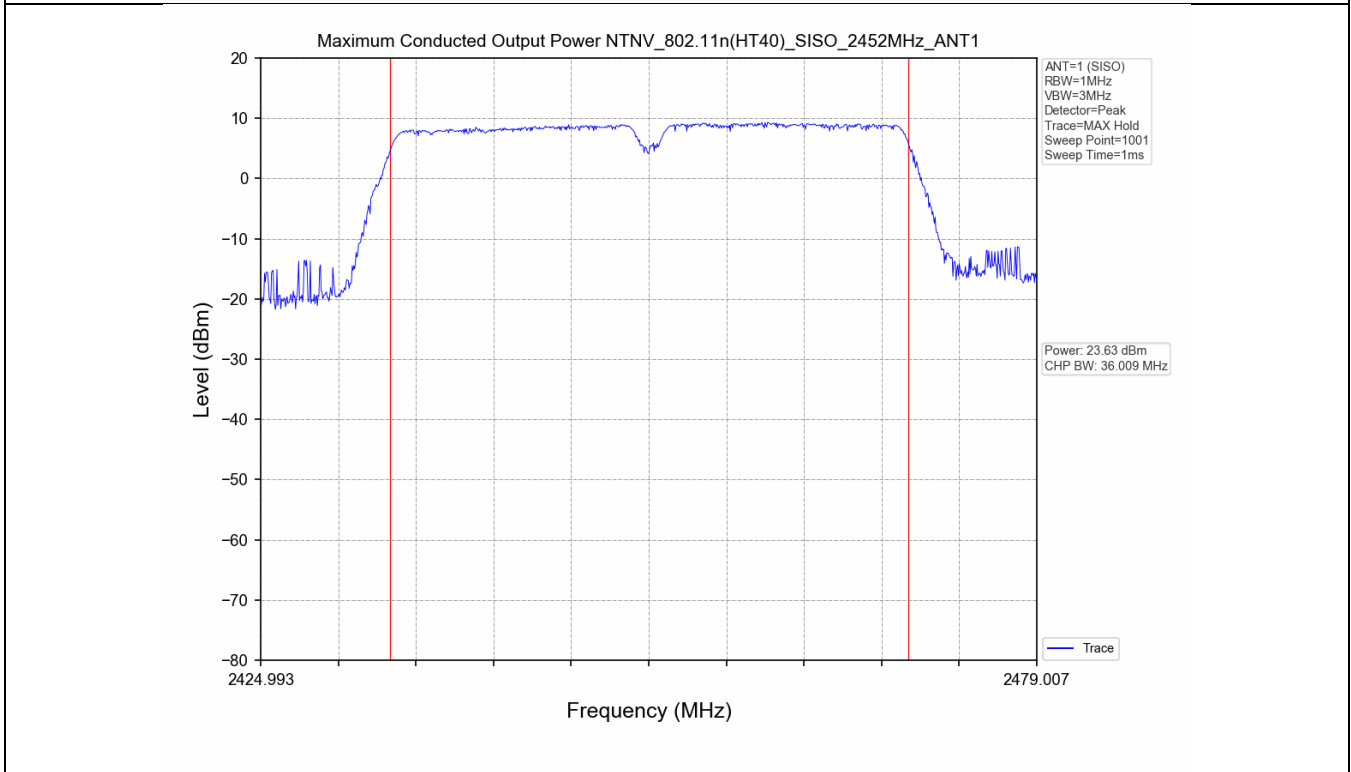

3.2 Test Graph

4. Maximum Power Spectral Density (PSD)

4.1 Test Result

Test Mode	Frequency (MHz)	Tx Type	Maximum Power Spectral Density (dBm/3KHz)	Limits (dBm/3KHz)	Verdict
			Ant 1		
802.11b	2412	SISO	-8.41	≤8	PASS
	2437	SISO	-7.95	≤8	PASS
	2462	SISO	-8.73	≤8	PASS
802.11g	2412	SISO	-12.63	≤8	PASS
	2437	SISO	-12.62	≤8	PASS
	2462	SISO	-10.96	≤8	PASS
802.11n(HT20)	2412	SISO	-12.19	≤8	PASS
	2437	SISO	-12.42	≤8	PASS
	2462	SISO	-11.39	≤8	PASS
802.11n(HT40)	2422	SISO	-14.49	≤8	PASS
	2437	SISO	-13.81	≤8	PASS
	2452	SISO	-14.00	≤8	PASS

4.2 Test Graph

5. Unwanted Emissions in Non-restricted Frequency Bands

5.1 Test Result

Test Mode	Frequency (MHz)	TX Type	ANT No.	Spurious Conducted Emission (dBm)	Limits (dBm)	Verdict
802.11b	2412	SISO	1	Refer to test graph	-11.29	PASS
	2437	SISO	1	Refer to test graph	-11.29	PASS
	2462	SISO	1	Refer to test graph	-11.29	PASS
802.11g	2412	SISO	1	Refer to test graph	-15.08	PASS
	2437	SISO	1	Refer to test graph	-15.08	PASS
	2462	SISO	1	Refer to test graph	-15.08	PASS
802.11n(HT20)	2412	SISO	1	Refer to test graph	-14.71	PASS
	2437	SISO	1	Refer to test graph	-14.71	PASS
	2462	SISO	1	Refer to test graph	-14.71	PASS
802.11n(HT40)	2422	SISO	1	Refer to test graph	-17.73	PASS
	2437	SISO	1	Refer to test graph	-17.73	PASS
	2452	SISO	1	Refer to test graph	-17.73	PASS

5.2 Test Graph