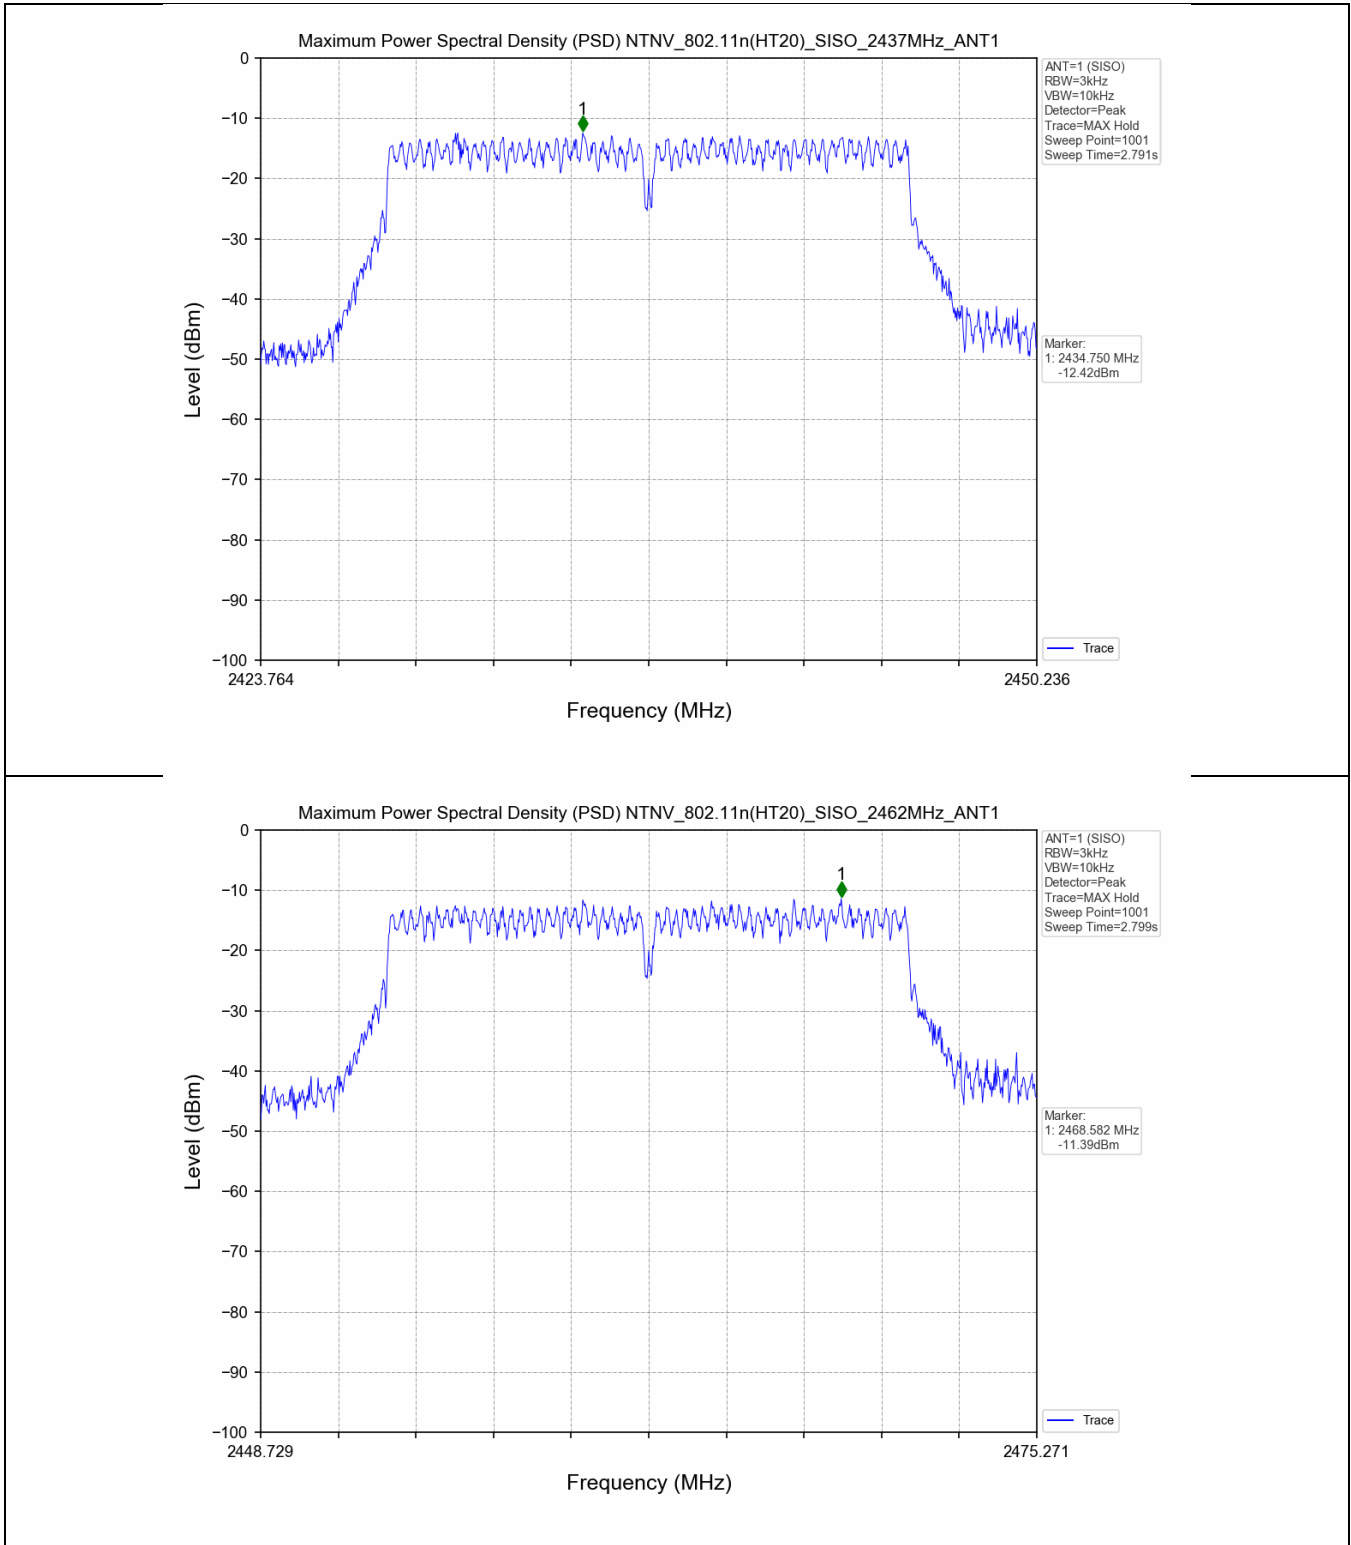

2.2 Test Graph - 6dB Bandwidth

2.3 Test Graph - 99% Occupied Bandwidth

3. Maximum Conducted Output Power

3.1 Test Result

Test Mode	Frequency (MHz)	Tx Type	Measured Peak Output Power (dBm)	Limits (dBm)	Verdict
			Ant 1		
802.11b	2412	SISO	20.12	30	PASS
	2437	SISO	20.12	30	PASS
	2462	SISO	20.88	30	PASS
802.11g	2412	SISO	22.88	30	PASS
	2437	SISO	22.97	30	PASS
	2462	SISO	23.71	30	PASS
802.11n(HT20)	2412	SISO	23.30	30	PASS
	2437	SISO	23.30	30	PASS
	2462	SISO	23.95	30	PASS
802.11n(HT40)	2422	SISO	23.16	30	PASS
	2437	SISO	23.33	30	PASS
	2452	SISO	23.63	30	PASS

3.2 Test Graph

4. Maximum Power Spectral Density (PSD)

4.1 Test Result

Test Mode	Frequency (MHz)	Tx Type	Maximum Power Spectral Density (dBm/3KHz)	Limits (dBm/3KHz)	Verdict
			Ant 1		
802.11b	2412	SISO	-8.41	≤8	PASS
	2437	SISO	-7.95	≤8	PASS
	2462	SISO	-8.73	≤8	PASS
802.11g	2412	SISO	-12.63	≤8	PASS
	2437	SISO	-12.62	≤8	PASS
	2462	SISO	-10.96	≤8	PASS
802.11n(HT20)	2412	SISO	-12.19	≤8	PASS
	2437	SISO	-12.42	≤8	PASS
	2462	SISO	-11.39	≤8	PASS
802.11n(HT40)	2422	SISO	-14.49	≤8	PASS
	2437	SISO	-13.81	≤8	PASS
	2452	SISO	-14.00	≤8	PASS

4.2 Test Graph

5. Unwanted Emissions in Non-restricted Frequency Bands

5.1 Test Result

Test Mode	Frequency (MHz)	TX Type	ANT No.	Spurious Conducted Emission (dBm)	Limits (dBm)	Verdict
802.11b	2412	SISO	1	Refer to test graph	-11.29	PASS
	2437	SISO	1	Refer to test graph	-11.29	PASS
	2462	SISO	1	Refer to test graph	-11.29	PASS
802.11g	2412	SISO	1	Refer to test graph	-15.08	PASS
	2437	SISO	1	Refer to test graph	-15.08	PASS
	2462	SISO	1	Refer to test graph	-15.08	PASS
802.11n(HT20)	2412	SISO	1	Refer to test graph	-14.71	PASS
	2437	SISO	1	Refer to test graph	-14.71	PASS
	2462	SISO	1	Refer to test graph	-14.71	PASS
802.11n(HT40)	2422	SISO	1	Refer to test graph	-17.73	PASS
	2437	SISO	1	Refer to test graph	-17.73	PASS
	2452	SISO	1	Refer to test graph	-17.73	PASS

5.2 Test Graph