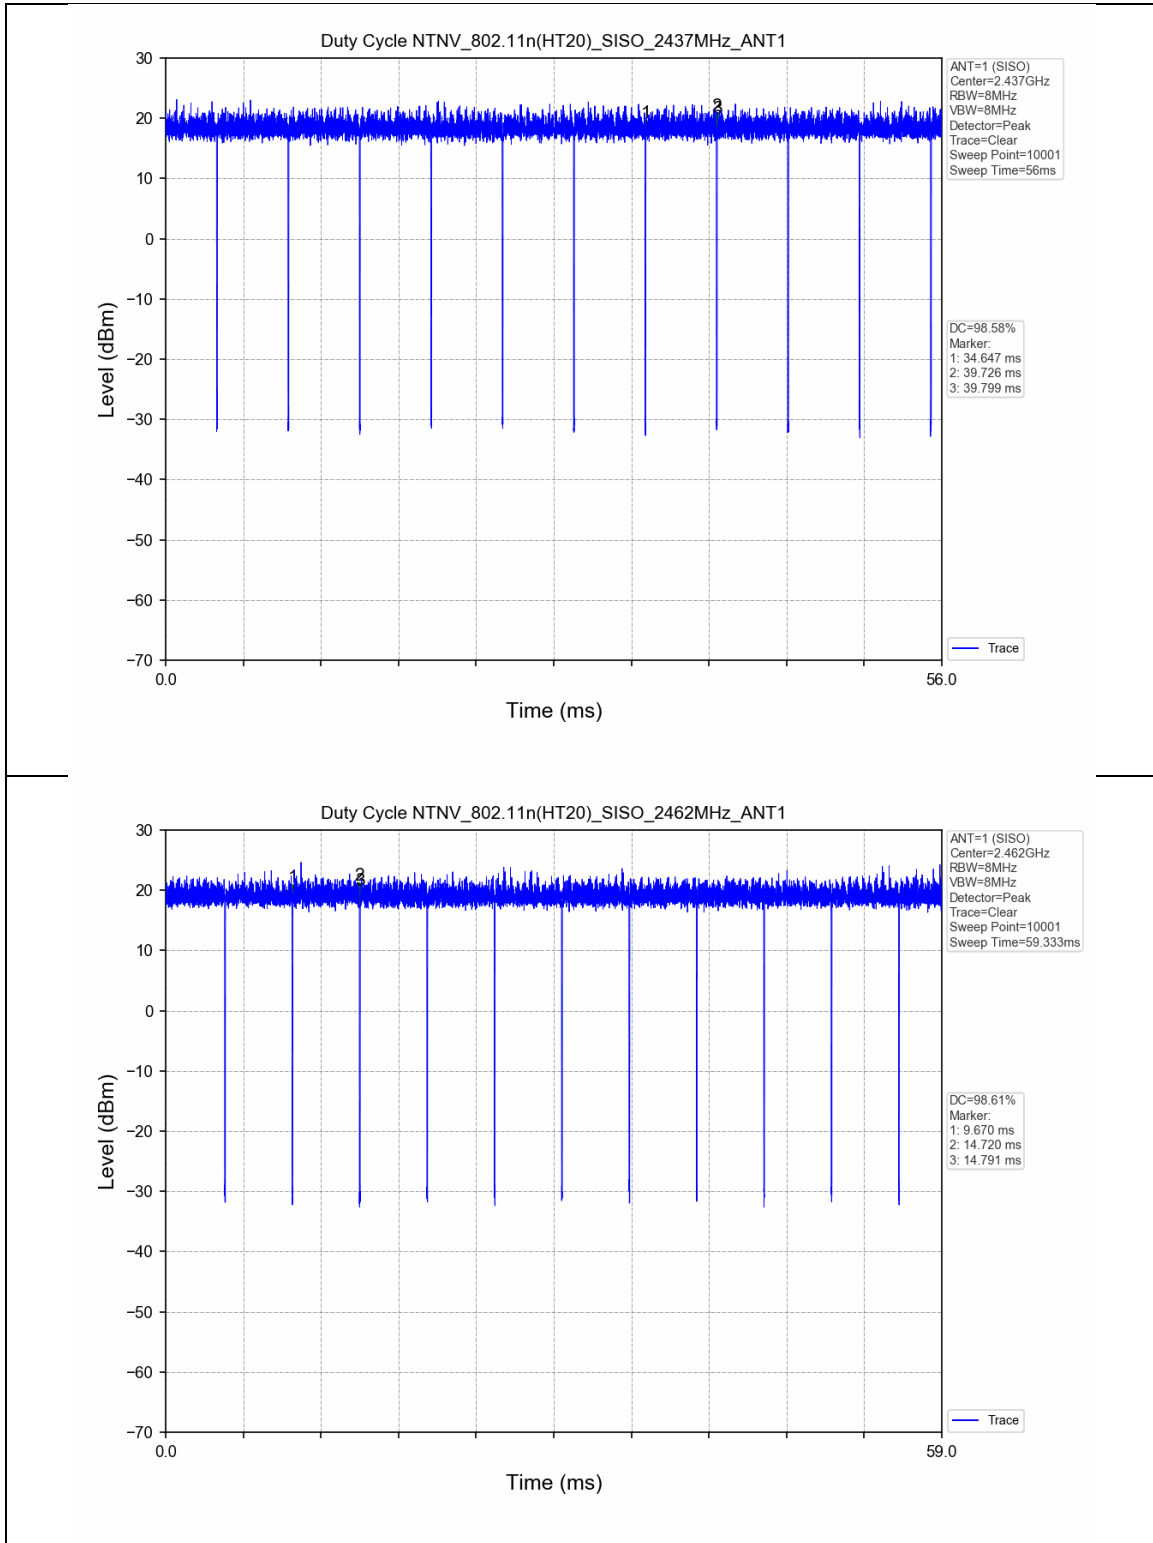

Appendix A for SHEM210400294501

1. Duty Cycle

1.1 Test Result

Test Mode	Channel Frequency(MHz)	TX Type	ANT No.	T_on (ms)	Period (ms)	Duty Cycle (%)	Duty Cycle Correction Factor (dB)
802.11b	2412	SISO	1	8.380	8.450	99.17	0.04
	2437	SISO	1	8.380	8.450	99.17	0.04
	2462	SISO	1	8.380	8.450	99.17	0.04
802.11g	2412	SISO	1	1.360	1.428	95.24	0.21
	2437	SISO	1	1.361	1.428	95.31	0.21
	2462	SISO	1	1.361	1.428	95.31	0.21
802.11n(HT20)	2412	SISO	1	5.051	5.122	98.61	0.06
	2437	SISO	1	5.079	5.152	98.58	0.06
	2462	SISO	1	5.050	5.121	98.61	0.06
802.11n(HT40)	2422	SISO	1	2.468	2.535	97.36	0.12
	2437	SISO	1	2.436	2.503	97.32	0.12
	2452	SISO	1	2.436	2.503	97.32	0.12

1.2 Test Graph

2. Bandwidth

2.1 Test Result

Test Mode	Frequency (MHz)	TX Type	ANT No.	6dB Bandwidth		Verdict
				Test Result (MHz)	Limits (MHz)	
802.11b	2412	SISO	1	10.087	≥0.5	PASS
	2437	SISO	1	10.071	≥0.5	PASS
	2462	SISO	1	10.076	≥0.5	PASS
802.11g	2412	SISO	1	16.403	≥0.5	PASS
	2437	SISO	1	16.410	≥0.5	PASS
	2462	SISO	1	16.395	≥0.5	PASS
802.11n(HT20)	2412	SISO	1	17.648	≥0.5	PASS
	2437	SISO	1	17.648	≥0.5	PASS
	2462	SISO	1	17.695	≥0.5	PASS
802.11n(HT40)	2422	SISO	1	36.388	≥0.5	PASS
	2437	SISO	1	36.389	≥0.5	PASS
	2452	SISO	1	36.009	≥0.5	PASS

Test Mode	Frequency (MHz)	TX Type	ANT No.	99% Occupied Bandwidth	
				Test Result (MHz)	Only for Report Use
802.11b	2412	SISO	1	15.071	Only for Report Use
	2437	SISO	1	15.038	Only for Report Use
	2462	SISO	1	15.089	Only for Report Use
802.11g	2412	SISO	1	17.282	Only for Report Use
	2437	SISO	1	17.380	Only for Report Use
	2462	SISO	1	17.419	Only for Report Use
802.11n(HT20)	2412	SISO	1	18.075	Only for Report Use

5.2 Test Graph