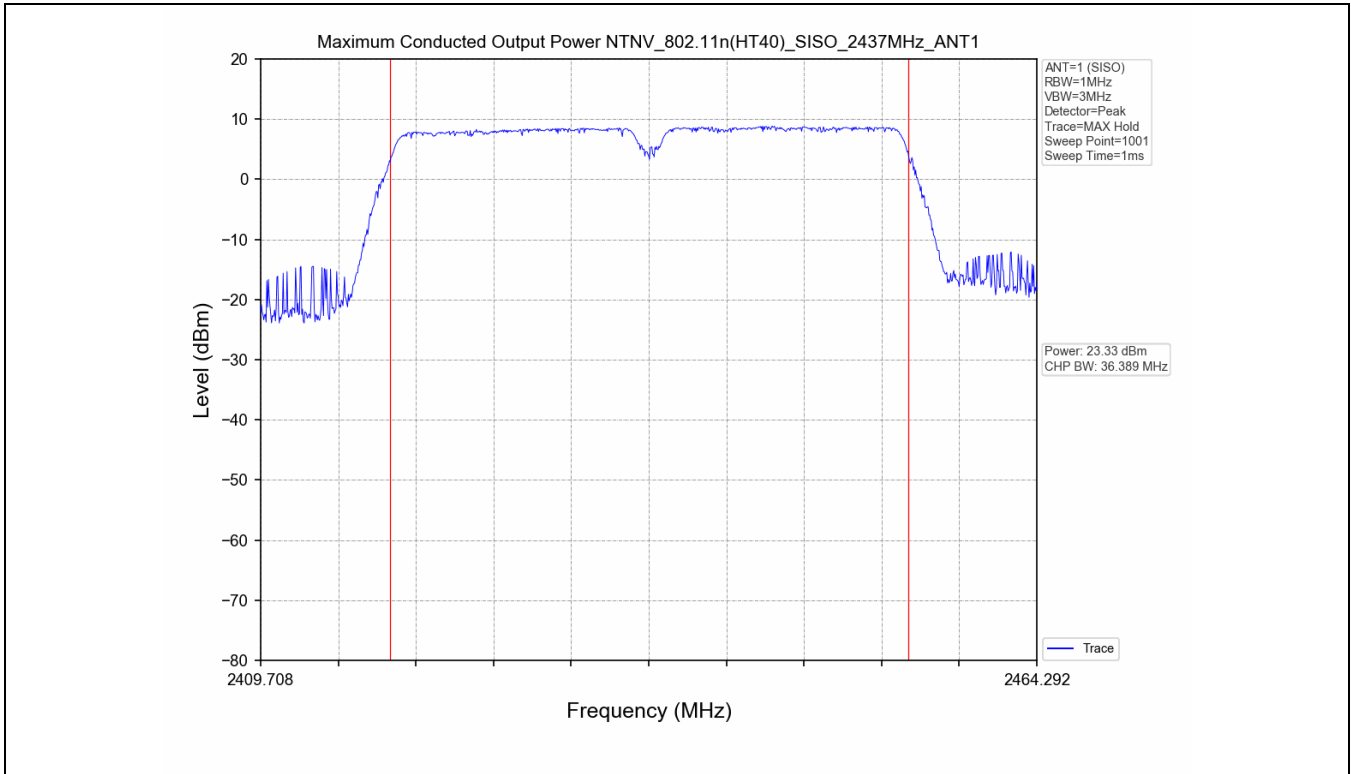

3.2 Test Graph

4. Maximum Power Spectral Density (PSD)

4.1 Test Result

Test Mode	Frequency (MHz)	Tx Type	Maximum Power Spectral Density (dBm/3KHz)	Limits (dBm/3KHz)	Verdict
			Ant 1		
802.11b	2412	SISO	-8.41	≤8	PASS
	2437	SISO	-7.95	≤8	PASS
	2462	SISO	-8.73	≤8	PASS
802.11g	2412	SISO	-12.63	≤8	PASS
	2437	SISO	-12.62	≤8	PASS
	2462	SISO	-10.96	≤8	PASS
802.11n(HT20)	2412	SISO	-12.19	≤8	PASS
	2437	SISO	-12.42	≤8	PASS
	2462	SISO	-11.39	≤8	PASS
802.11n(HT40)	2422	SISO	-14.49	≤8	PASS
	2437	SISO	-13.81	≤8	PASS
	2452	SISO	-14.00	≤8	PASS

4.2 Test Graph

5. Unwanted Emissions in Non-restricted Frequency Bands

5.1 Test Result

Test Mode	Frequency (MHz)	TX Type	ANT No.	Spurious Conducted Emission (dBm)	Limits (dBm)	Verdict
802.11b	2412	SISO	1	Refer to test graph	-11.29	PASS
	2437	SISO	1	Refer to test graph	-11.29	PASS
	2462	SISO	1	Refer to test graph	-11.29	PASS
802.11g	2412	SISO	1	Refer to test graph	-15.08	PASS
	2437	SISO	1	Refer to test graph	-15.08	PASS
	2462	SISO	1	Refer to test graph	-15.08	PASS
802.11n(HT20)	2412	SISO	1	Refer to test graph	-14.71	PASS
	2437	SISO	1	Refer to test graph	-14.71	PASS
	2462	SISO	1	Refer to test graph	-14.71	PASS
802.11n(HT40)	2422	SISO	1	Refer to test graph	-17.73	PASS
	2437	SISO	1	Refer to test graph	-17.73	PASS
	2452	SISO	1	Refer to test graph	-17.73	PASS

5.2 Test Graph