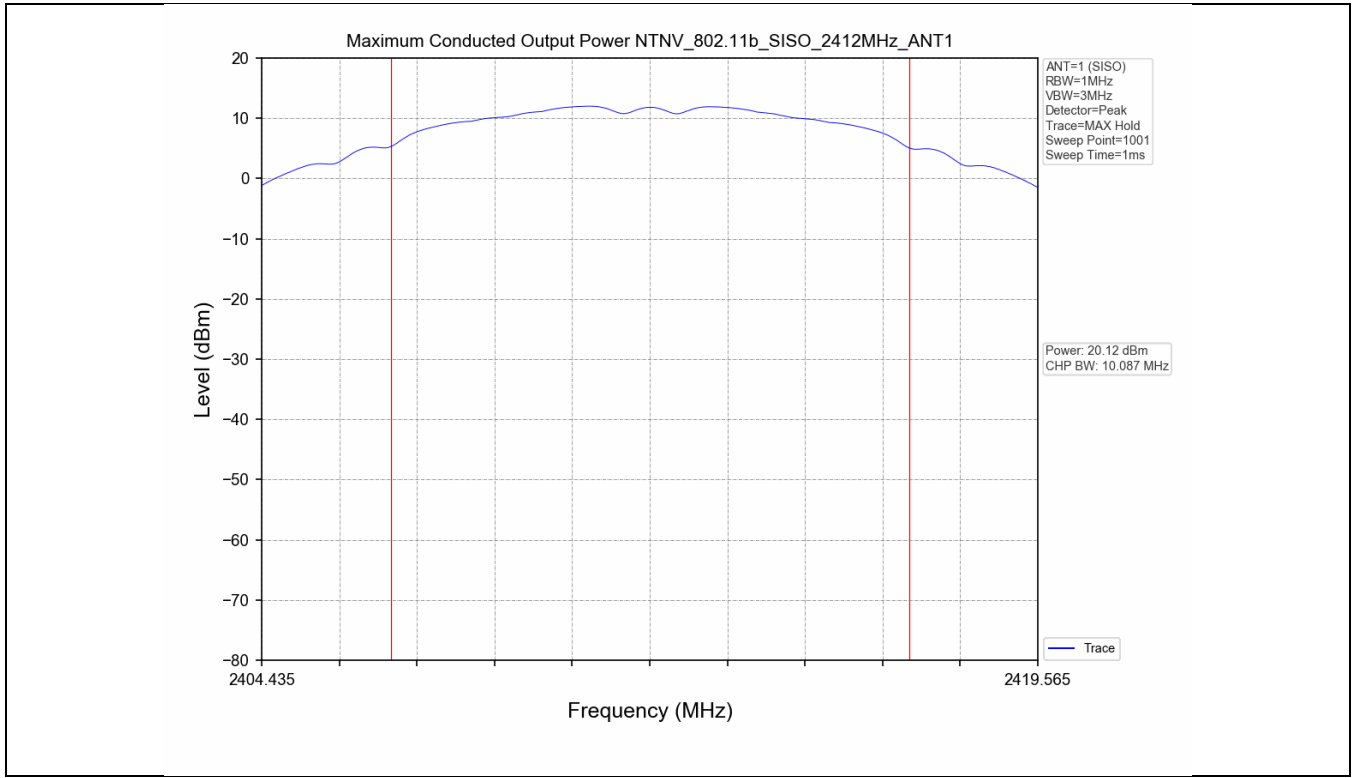

2.2 Test Graph - 6dB Bandwidth

2.3 Test Graph - 99% Occupied Bandwidth

3. Maximum Conducted Output Power

3.1 Test Result

Test Mode	Frequency (MHz)	Tx Type	Measured Peak Output Power (dBm)	Limits (dBm)	Verdict
			Ant 1		
802.11b	2412	SISO	20.12	30	PASS
	2437	SISO	20.12	30	PASS
	2462	SISO	20.88	30	PASS
802.11g	2412	SISO	22.88	30	PASS
	2437	SISO	22.97	30	PASS
	2462	SISO	23.71	30	PASS
802.11n(HT20)	2412	SISO	23.30	30	PASS
	2437	SISO	23.30	30	PASS
	2462	SISO	23.95	30	PASS
802.11n(HT40)	2422	SISO	23.16	30	PASS
	2437	SISO	23.33	30	PASS
	2452	SISO	23.63	30	PASS

3.2 Test Graph

4. Maximum Power Spectral Density (PSD)

4.1 Test Result

Test Mode	Frequency (MHz)	Tx Type	Maximum Power Spectral Density (dBm/3KHz)	Limits (dBm/3KHz)	Verdict
			Ant 1		
802.11b	2412	SISO	-8.41	≤8	PASS
	2437	SISO	-7.95	≤8	PASS
	2462	SISO	-8.73	≤8	PASS
802.11g	2412	SISO	-12.63	≤8	PASS
	2437	SISO	-12.62	≤8	PASS
	2462	SISO	-10.96	≤8	PASS
802.11n(HT20)	2412	SISO	-12.19	≤8	PASS
	2437	SISO	-12.42	≤8	PASS
	2462	SISO	-11.39	≤8	PASS
802.11n(HT40)	2422	SISO	-14.49	≤8	PASS
	2437	SISO	-13.81	≤8	PASS
	2452	SISO	-14.00	≤8	PASS