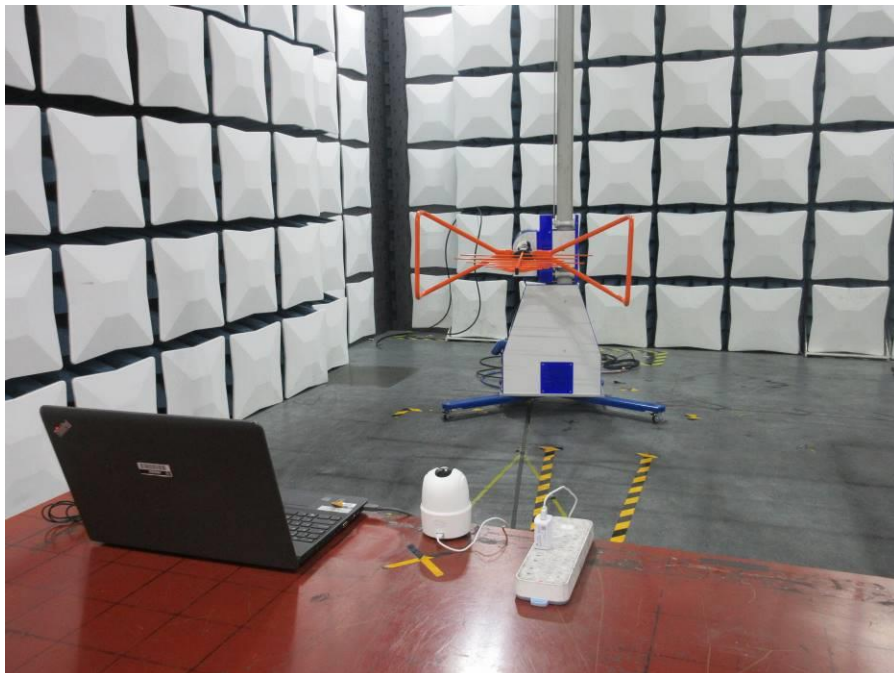

Appendix III

Setup Photographs

RADIATED RF MEASUREMENT SETUP (9KHz ~ 30 MHz)

RADIATED RF MEASUREMENT SETUP (30MHz ~ 1 GHz)

RADIATED RF MEASUREMENT SETUP (ABOVE 1 GHz- X axis)

RADIATED RF MEASUREMENT SETUP (ABOVE 1 GHz- Y axis)

RADIATED RF MEASUREMENT SETUP (ABOVE 1 GHz- Z axis)

POWERLINE CONDUCTED EMISSIONS MEASUREMENT SETUP