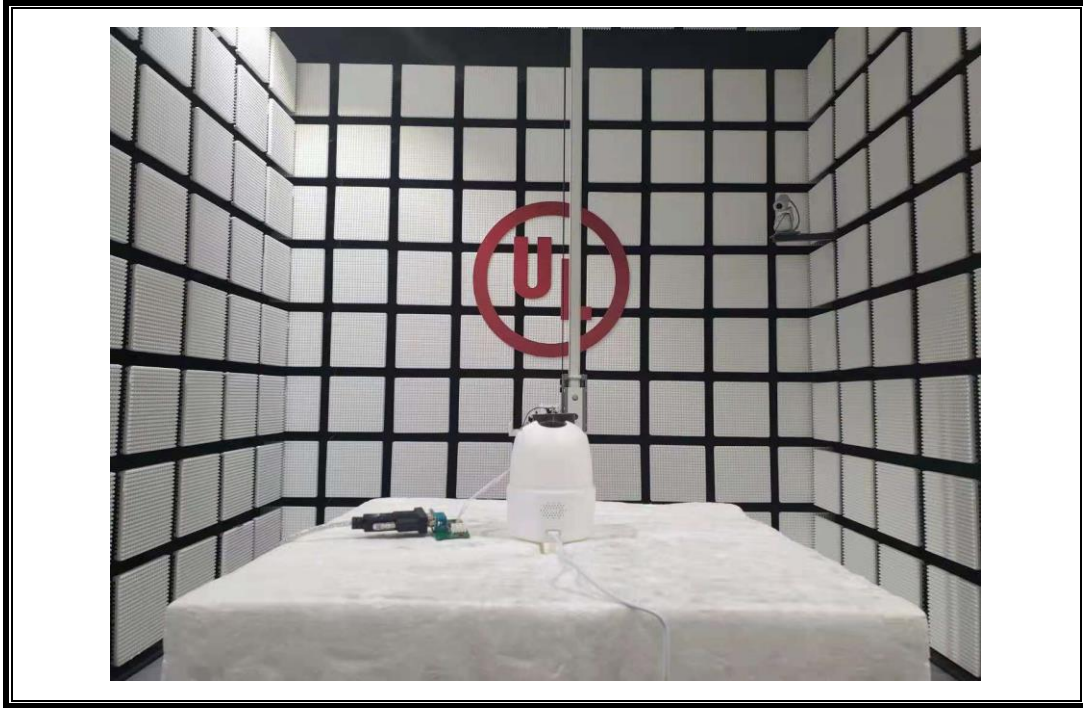

Appendix II

Setup Photographs

RADIATED RF MEASUREMENT SETUP (30MHz ~ 1 GHz)

RADIATED RF MEASUREMENT SETUP (Below 30MHz)

RADIATED RF MEASUREMENT SETUP (Above 1G – X axis)

RADIATED RF MEASUREMENT SETUP (Above 1G – Y axis)

RADIATED RF MEASUREMENT SETUP (Above 1G – Z axis)

AC POWER LINE CONDUCTED EMISSIONS