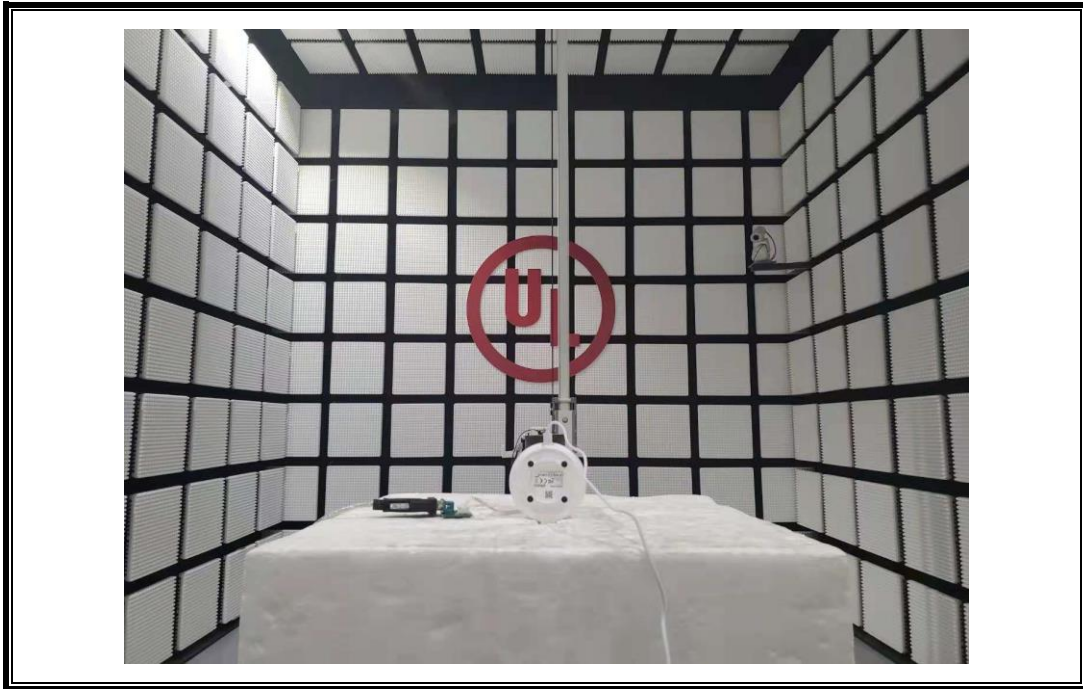

Appendix II

Setup Photographs

RADIATED RF MEASUREMENT SETUP (30MHz ~ 1 GHz)

RADIATED RF MEASUREMENT SETUP (Below 30MHz)

RADIATED RF MEASUREMENT SETUP (Above 1G – X axis)

RADIATED RF MEASUREMENT SETUP (Above 1G – Y axis)

RADIATED RF MEASUREMENT SETUP (Above 1G – Z axis)

AC POWER LINE CONDUCTED EMISSIONS