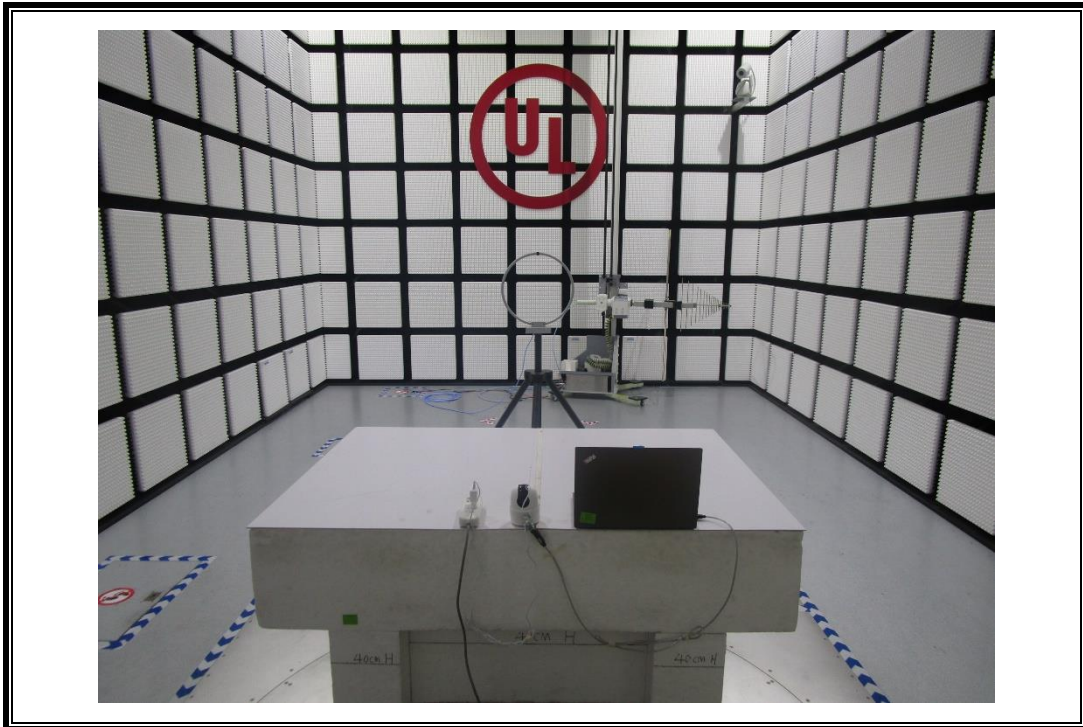

Appendix II

Setup Photographs

RADIATED RF MEASUREMENT SETUP (30MHz ~ 1 GHz)

RADIATED RF MEASUREMENT SETUP (Below 30MHz)

RADIATED RF MEASUREMENT SETUP (Above 1G – X axis)

RADIATED RF MEASUREMENT SETUP (Above 1G – Y axis)

RADIATED RF MEASUREMENT SETUP (Above 1G – Z axis)

AC POWER LINE CONDUCTED EMISSIONS