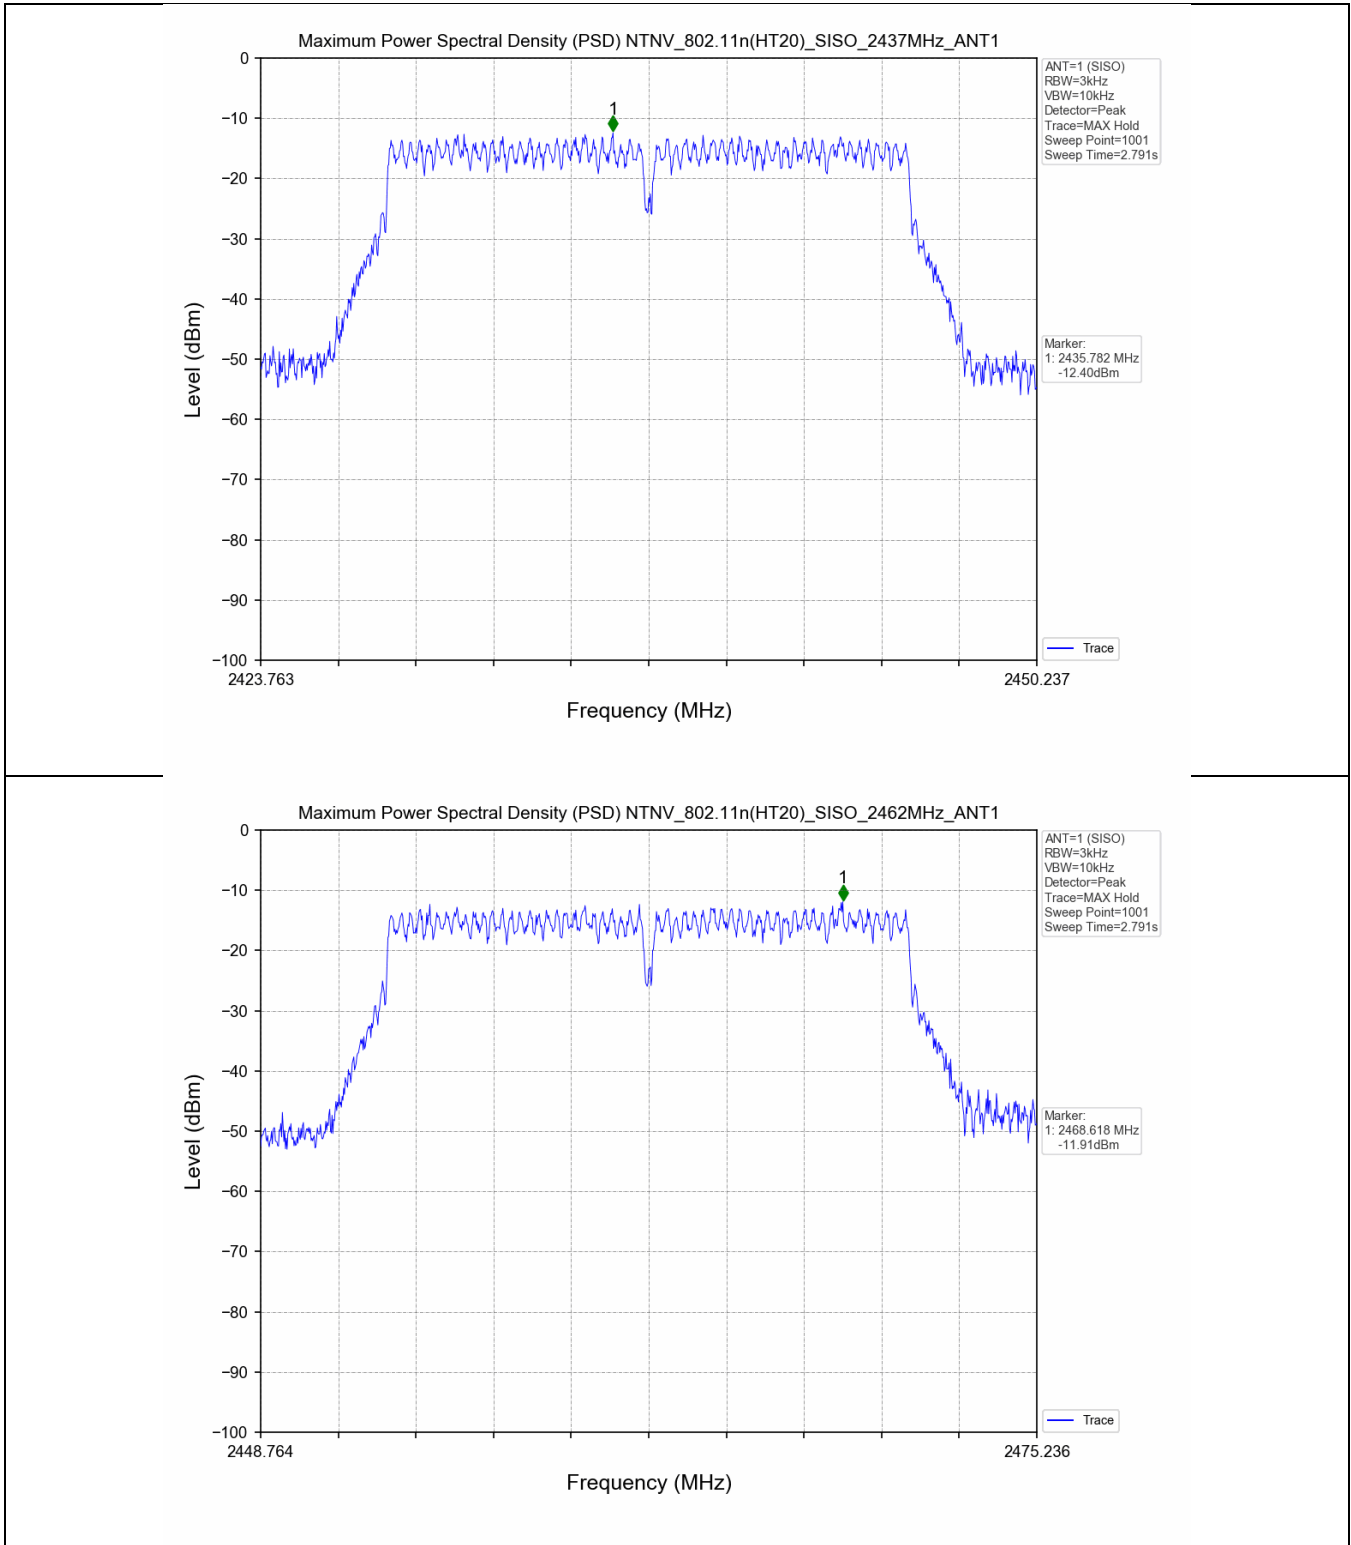

#### 3.2 Test Graph

### 4.1 Test Result

Test Mode	Frequency (MHz)	Tx Type	Maximum Power Spectral Density (dBm/3KHz)	Limits (dBm/3KHz)	Verdict
			Ant 1		
802.11b	2412	SISO	-10.07	≤8	PASS
	2437	SISO	-10.58	≤8	PASS
	2462	SISO	-9.26	≤8	PASS
802.11g	2412	SISO	-12.85	≤8	PASS
	2437	SISO	-12.15	≤8	PASS
	2462	SISO	-11.22	≤8	PASS
802.11n(HT20)	2412	SISO	-11.32	≤8	PASS
	2437	SISO	-12.40	≤8	PASS
	2462	SISO	-11.91	≤8	PASS
802.11n(HT40)	2422	SISO	-13.56	≤8	PASS
	2437	SISO	-14.79	≤8	PASS
	2452	SISO	-13.19	≤8	PASS

### 4.2 Test Graph