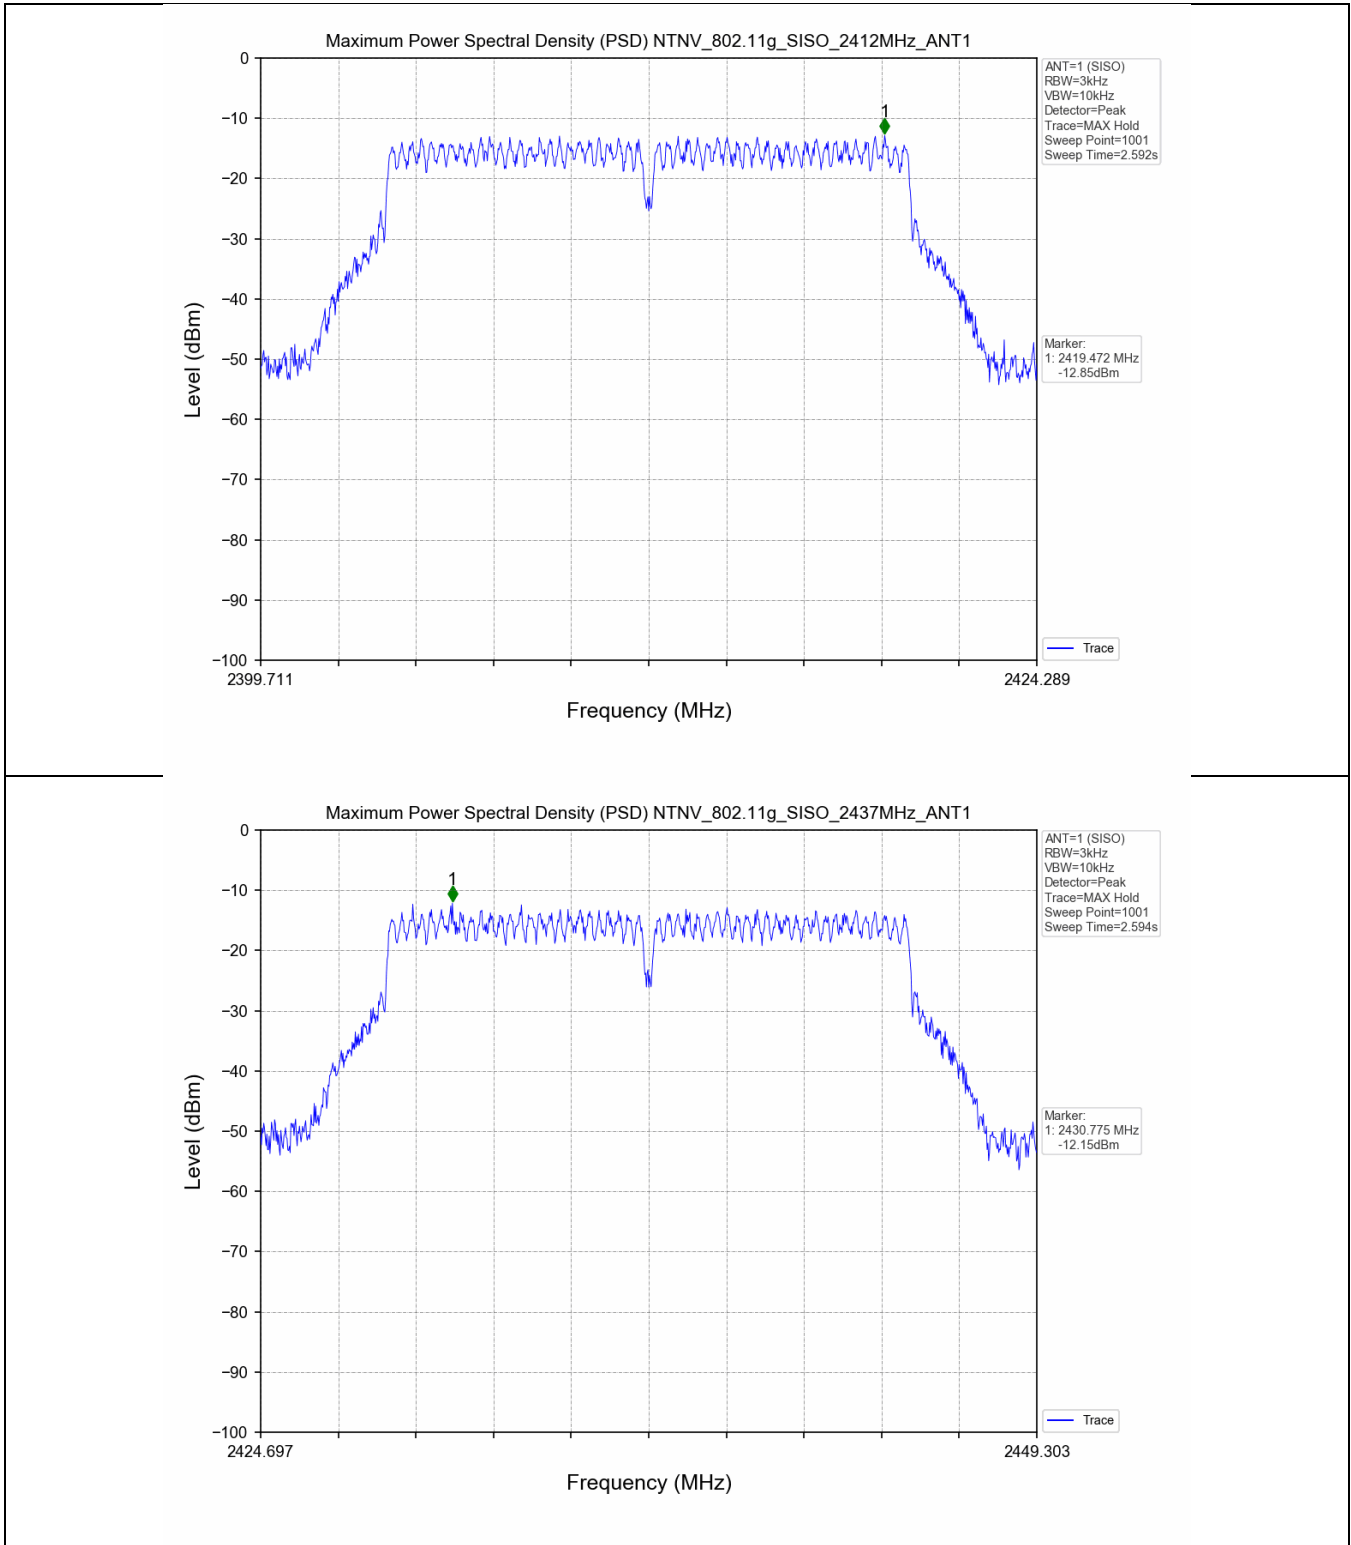

#### 3.2 Test Graph

## 4. Maximum Power Spectral Density (PSD)

### 4.2 Test Graph