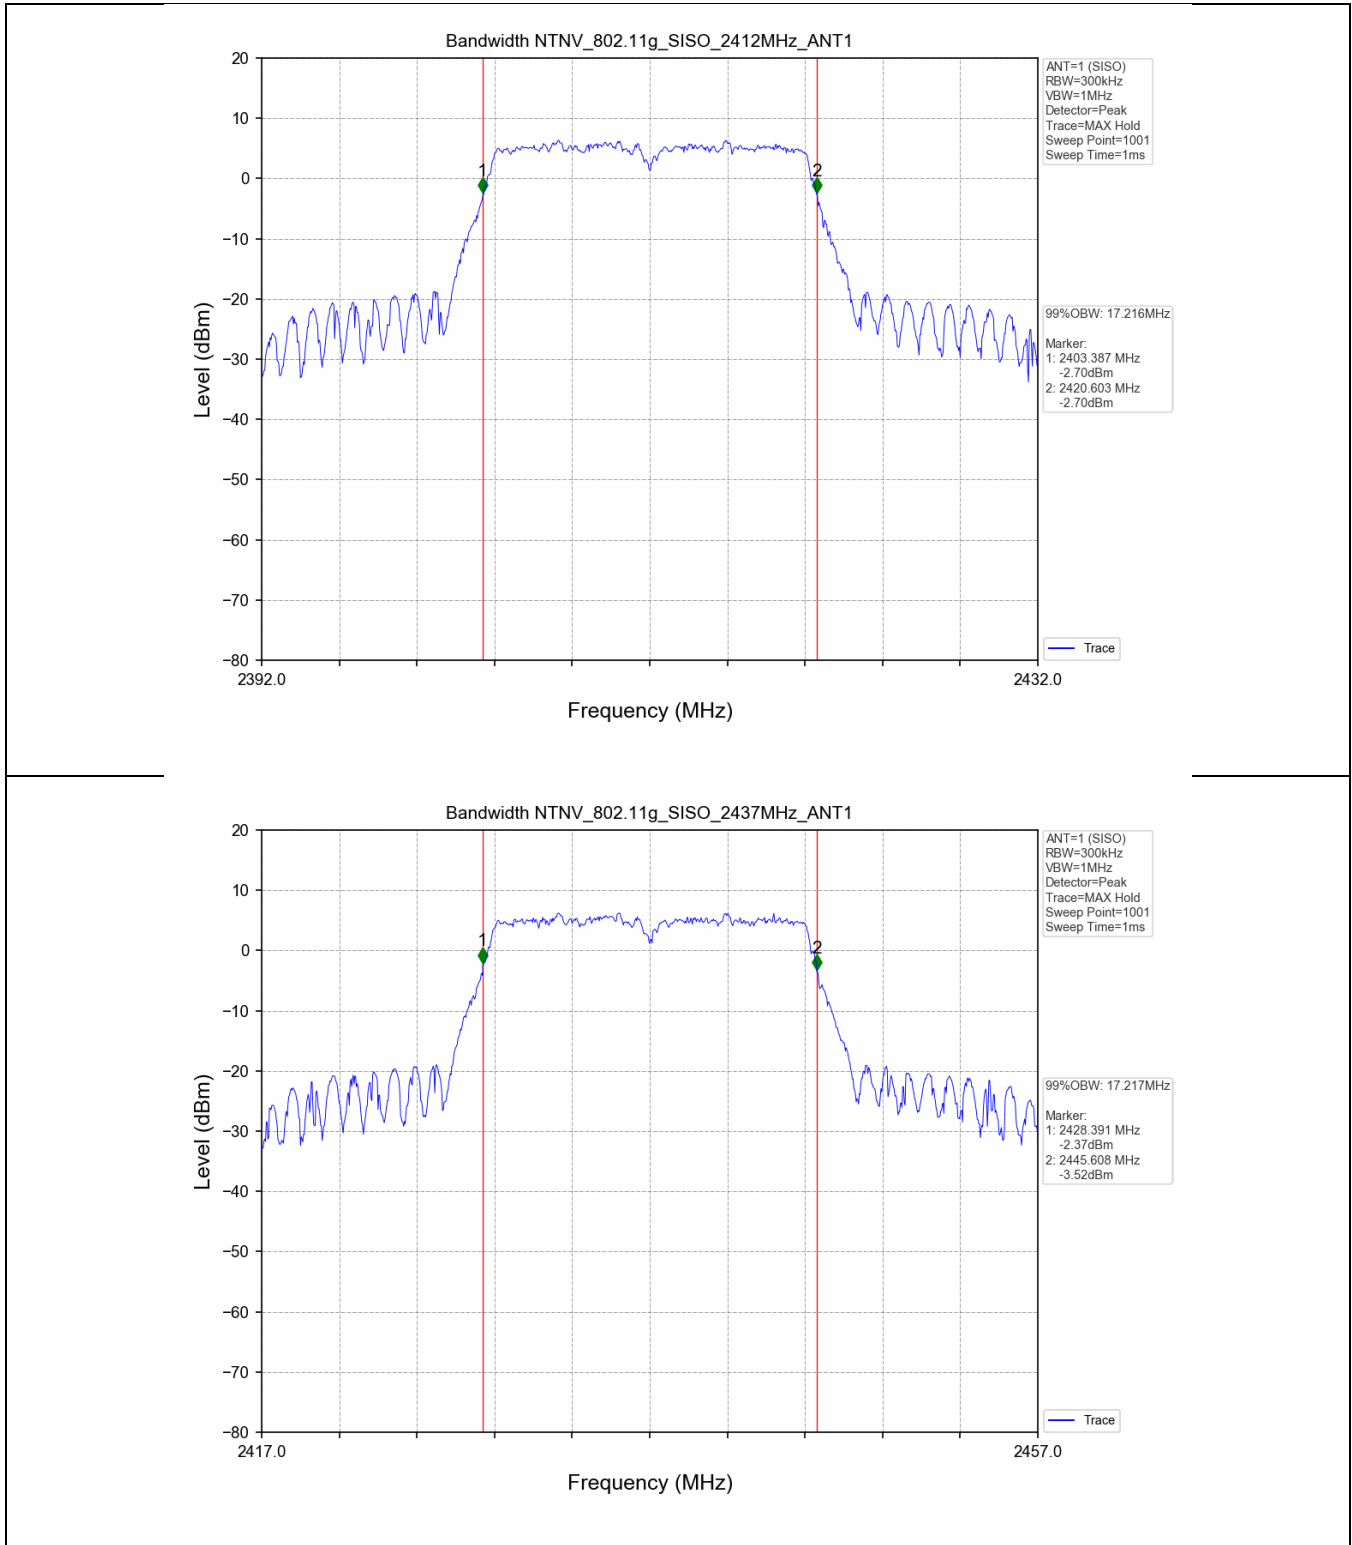

## 2.2 Test Graph - 6dB Bandwidth

**2.3 Test Graph - 99% Occupied Bandwidth**

### 3. Maximum Conducted Output Power