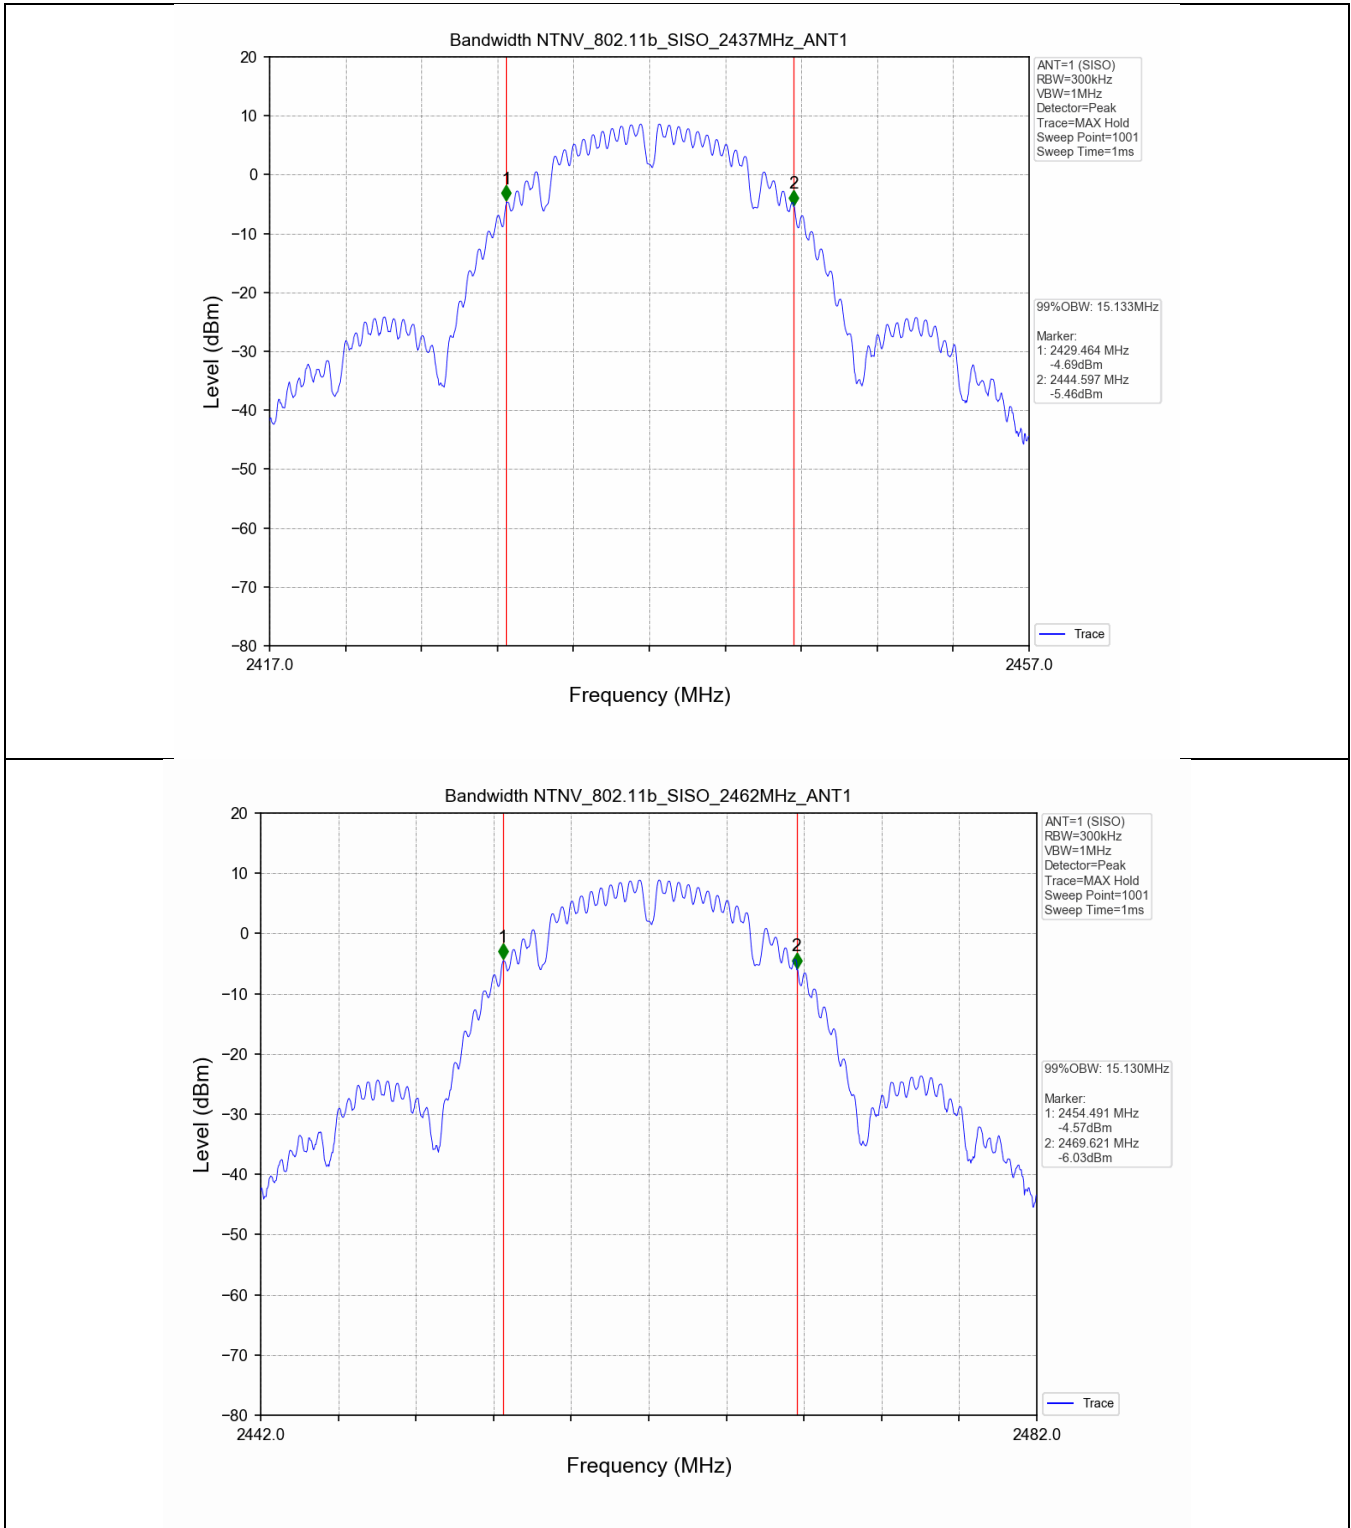

## 2.2 Test Graph - 6dB Bandwidth

**2.3 Test Graph - 99% Occupied Bandwidth**