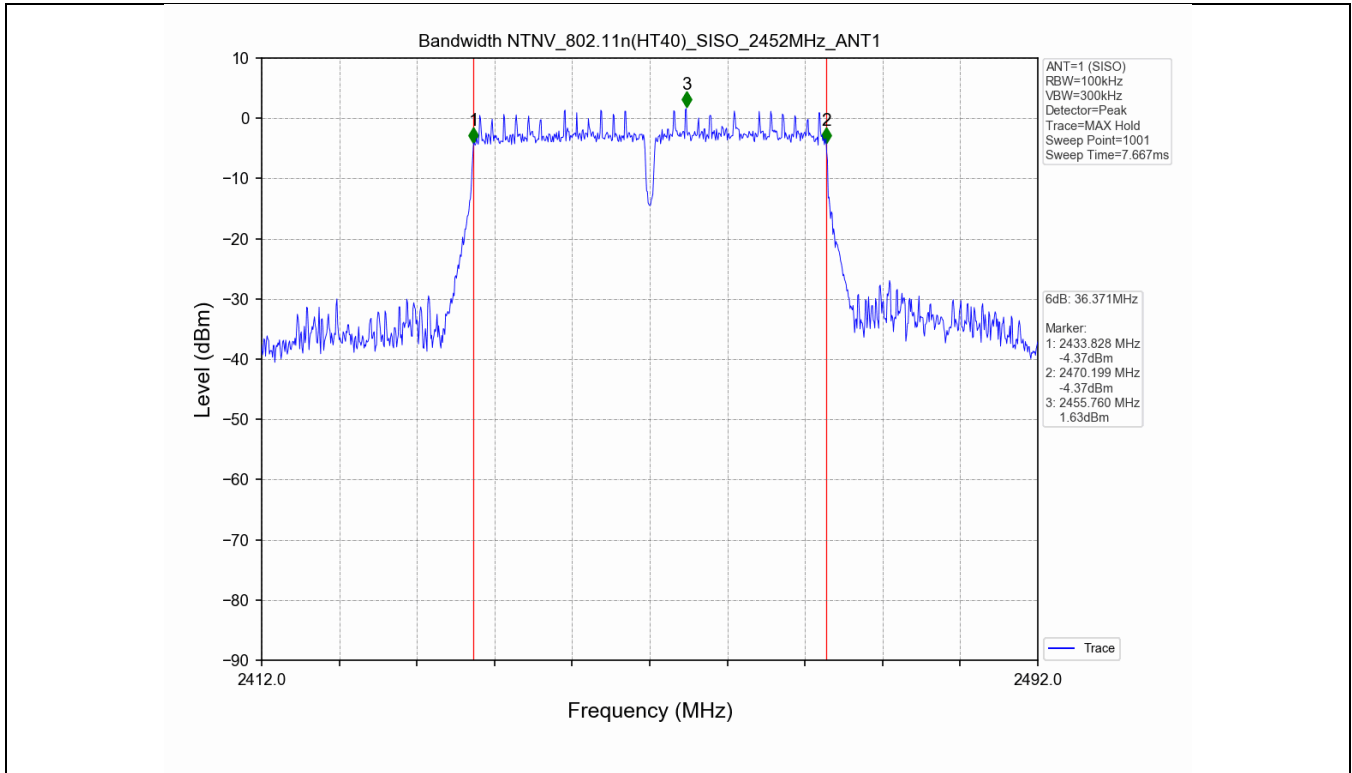

## 2.2 Test Graph - 6dB Bandwidth

**2.3 Test Graph - 99% Occupied Bandwidth**

### 3. Maximum Conducted Output Power