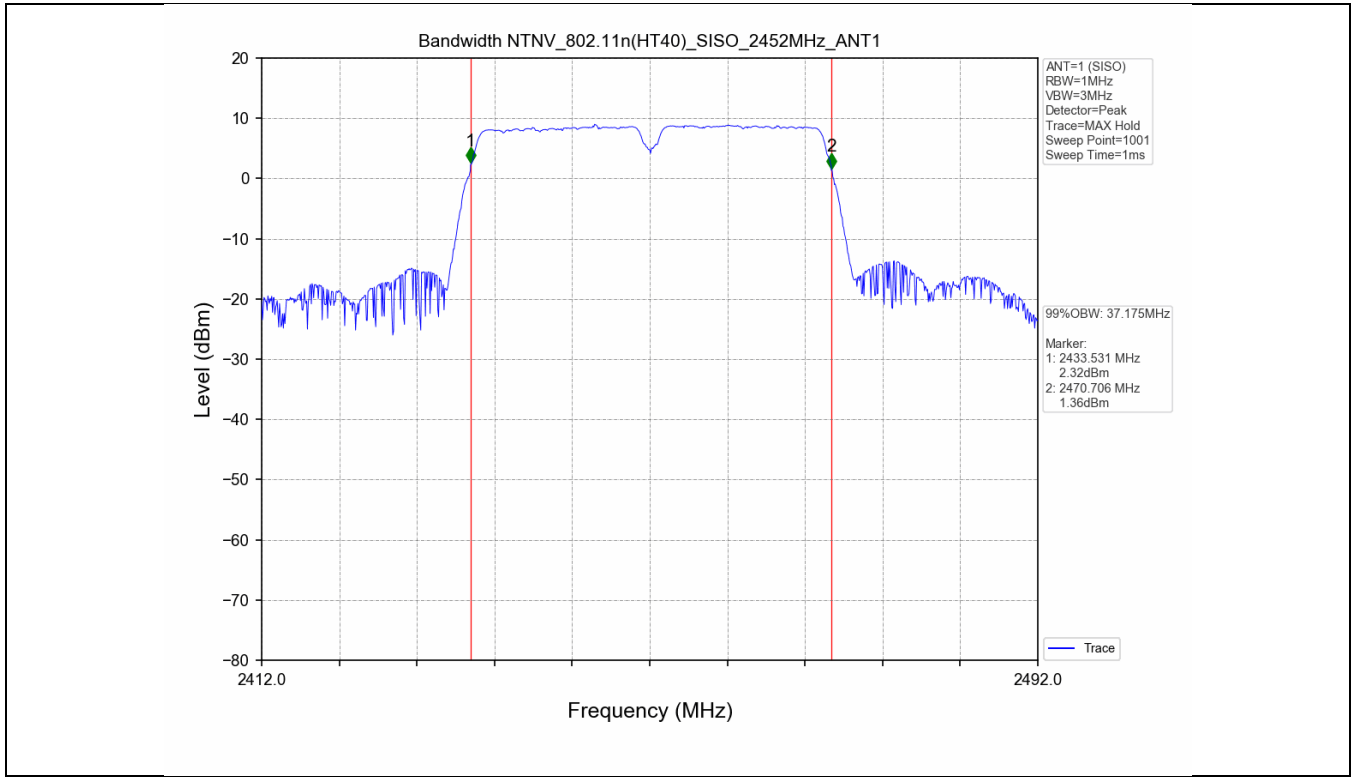

## 2.2 Test Graph - 6dB Bandwidth

**2.3 Test Graph - 99% Occupied Bandwidth**

### 3. Maximum Conducted Output Power