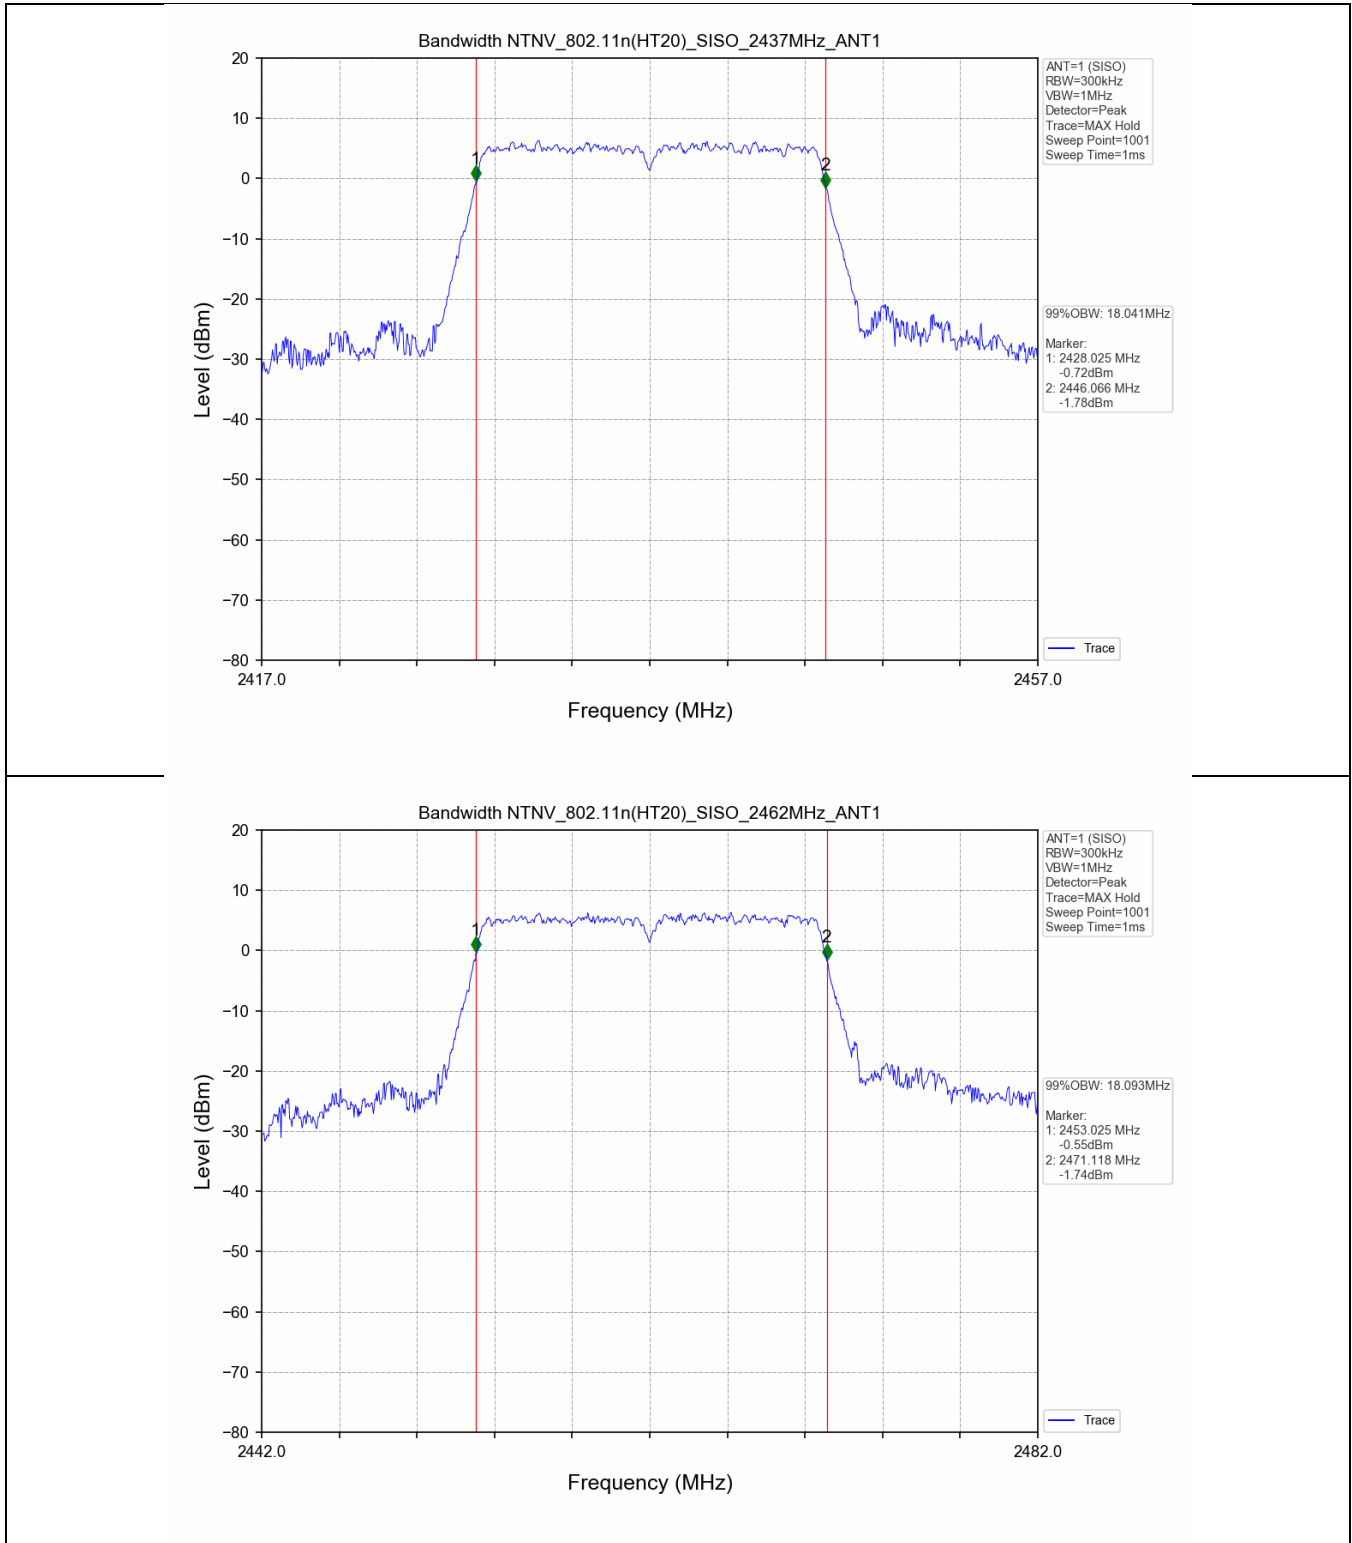

## 2.2 Test Graph - 6dB Bandwidth

**2.3 Test Graph - 99% Occupied Bandwidth**

### 3. Maximum Conducted Output Power