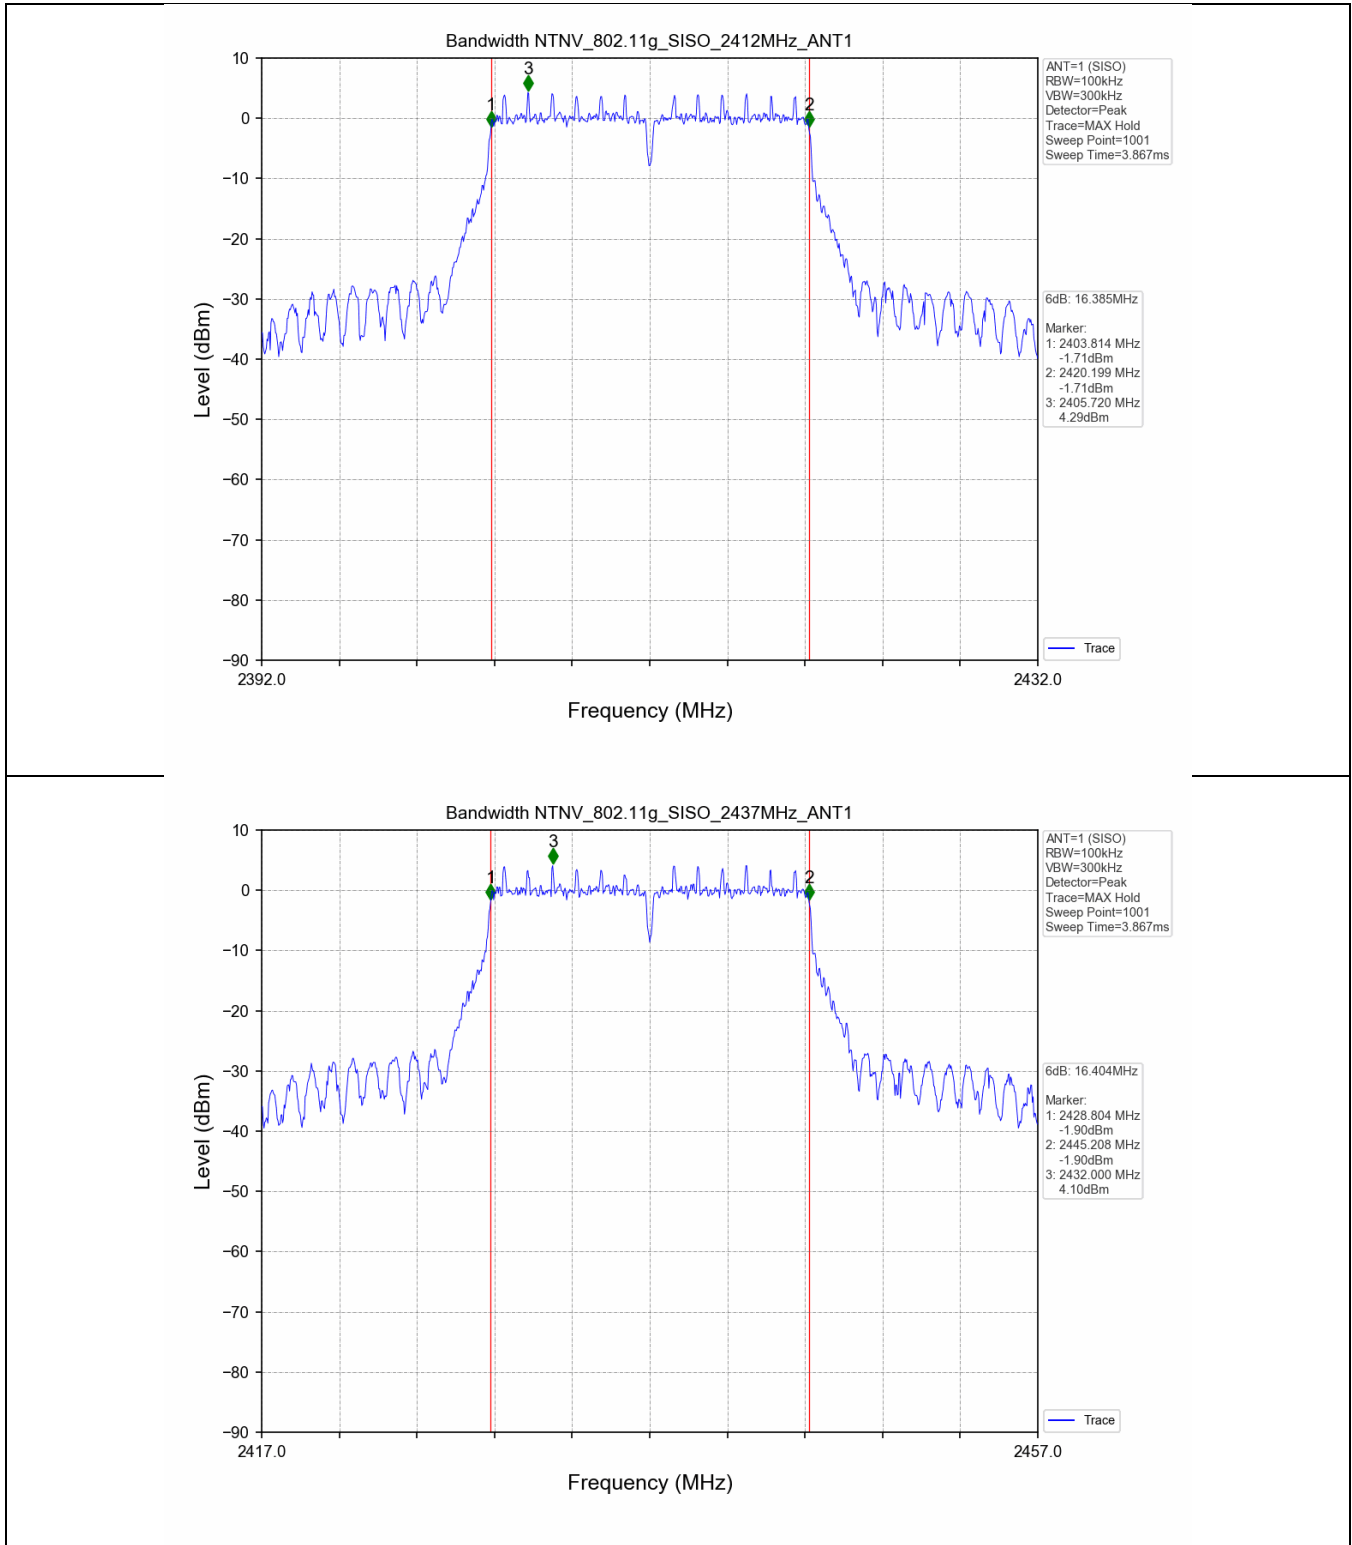

### 1.2 Test Graph

Test Mode	Frequency (MHz)	TX Type	ANT No.	99% Occupied Bandwidth	
				Test Result (MHz)	
802.11b	2412	SISO	1	15.120	Only for Report Use
	2437	SISO	1	15.133	Only for Report Use
	2462	SISO	1	15.130	Only for Report Use
802.11g	2412	SISO	1	17.216	Only for Report Use
	2437	SISO	1	17.217	Only for Report Use
	2462	SISO	1	17.257	Only for Report Use
802.11n(HT20)	2412	SISO	1	18.024	Only for Report Use

## 2.2 Test Graph - 6dB Bandwidth

**2.3 Test Graph - 99% Occupied Bandwidth**