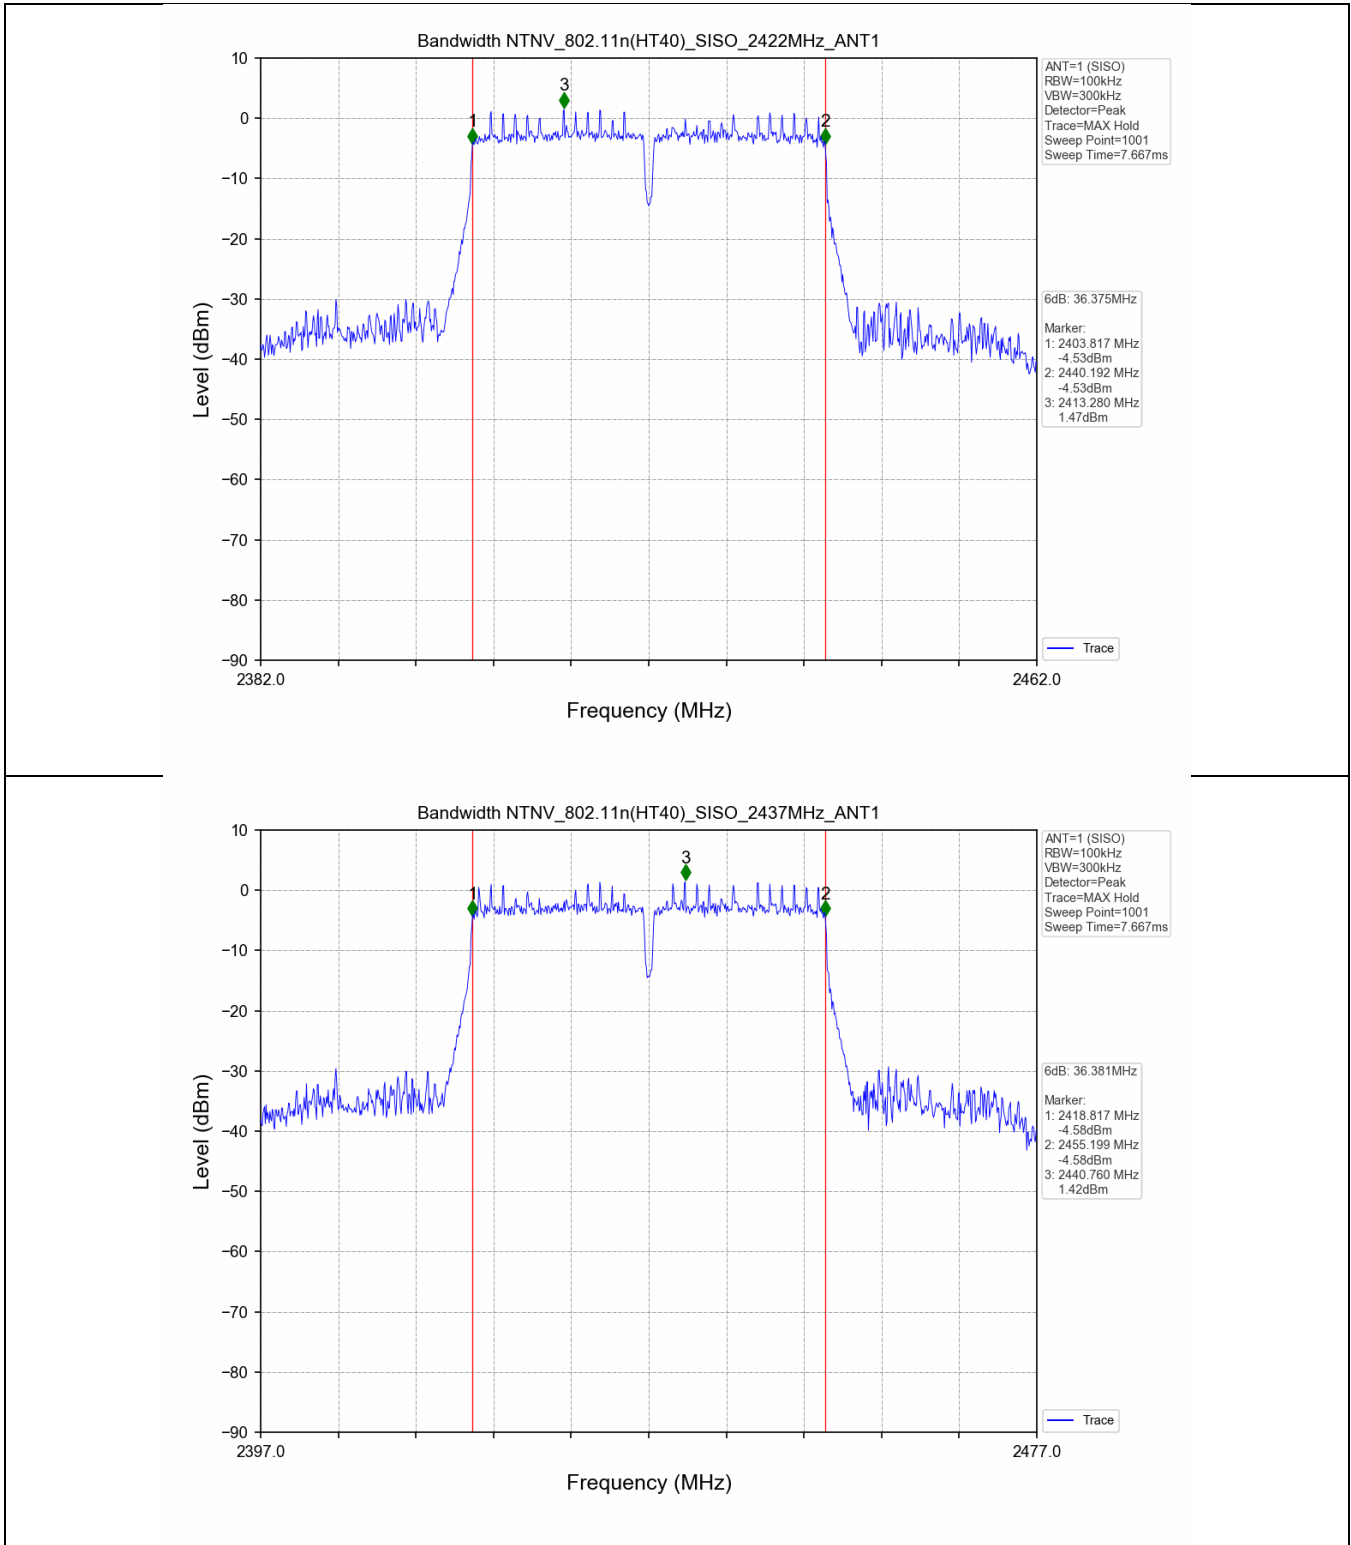

## 2.2 Test Graph - 6dB Bandwidth

**2.3 Test Graph - 99% Occupied Bandwidth**

### 3. Maximum Conducted Output Power