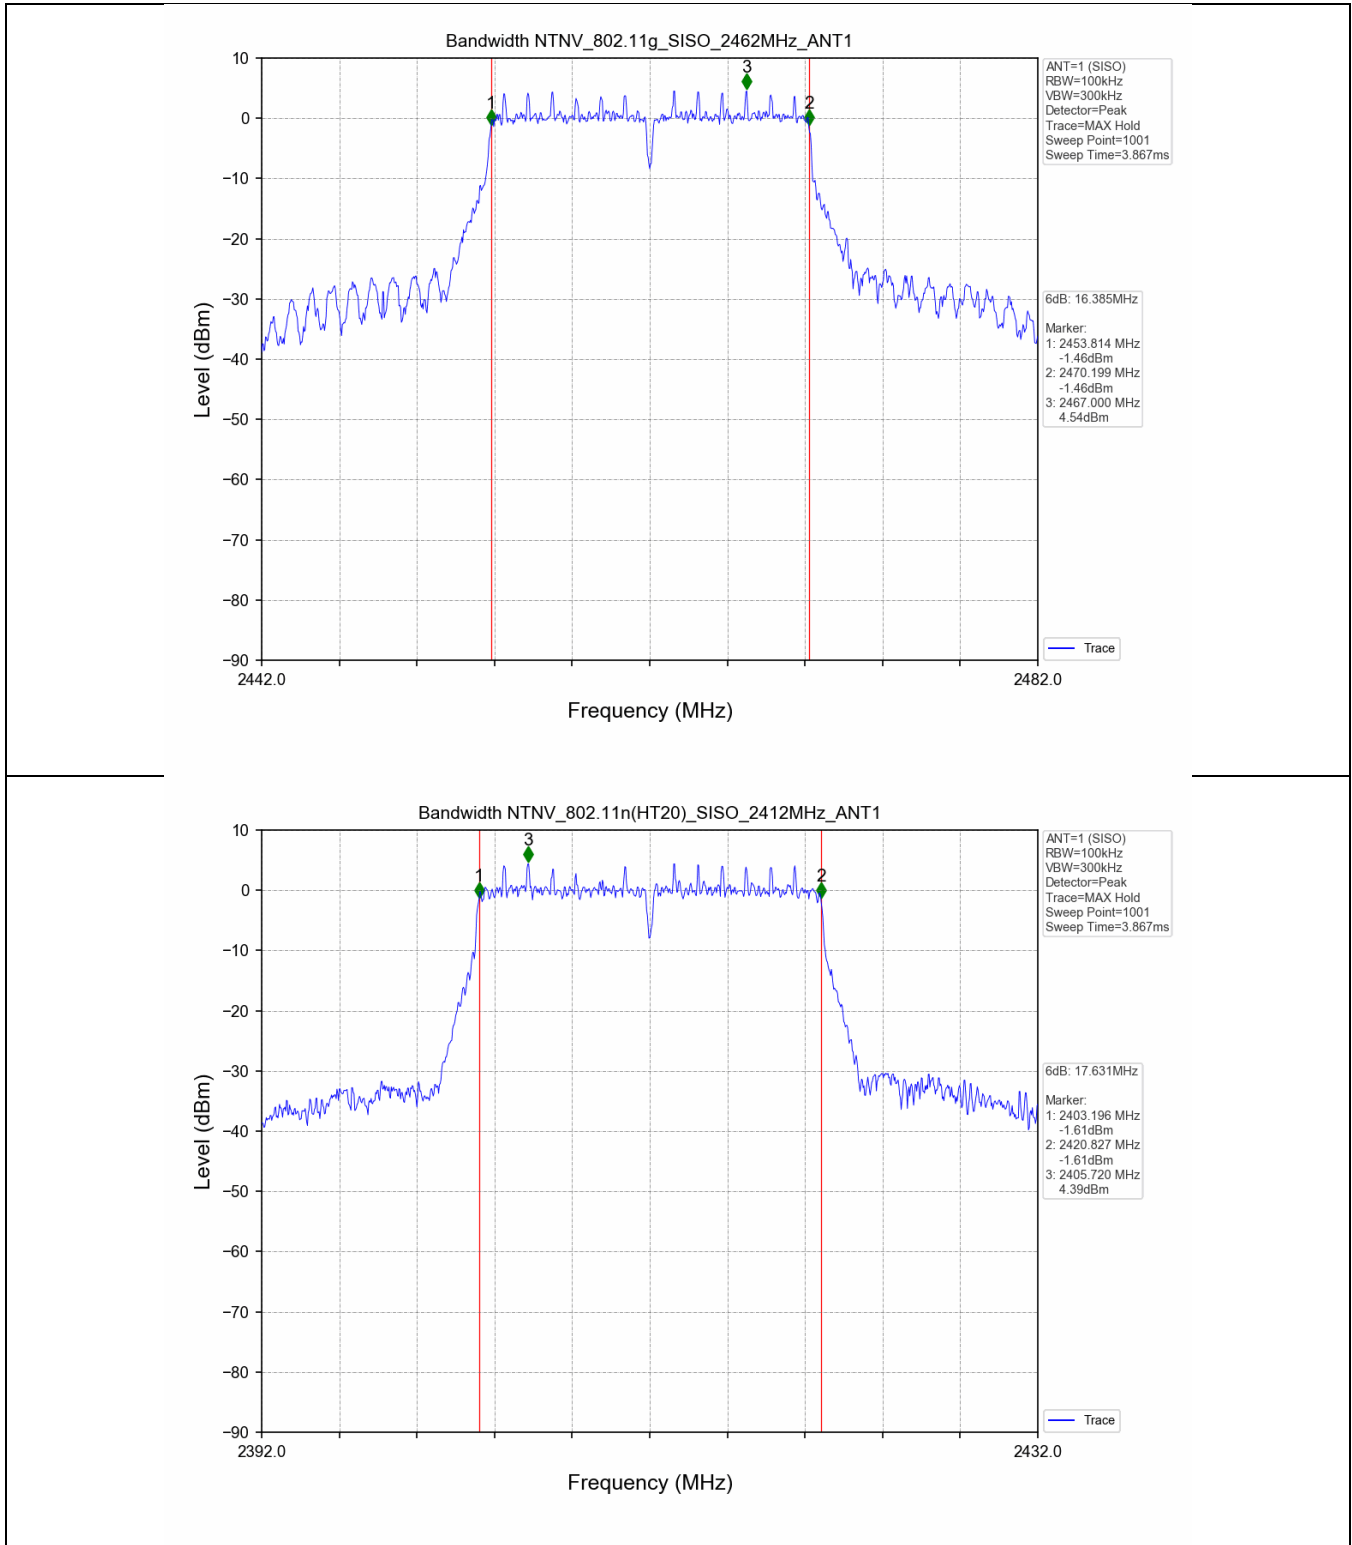

## 2.2 Test Graph - 6dB Bandwidth

**2.3 Test Graph - 99% Occupied Bandwidth**