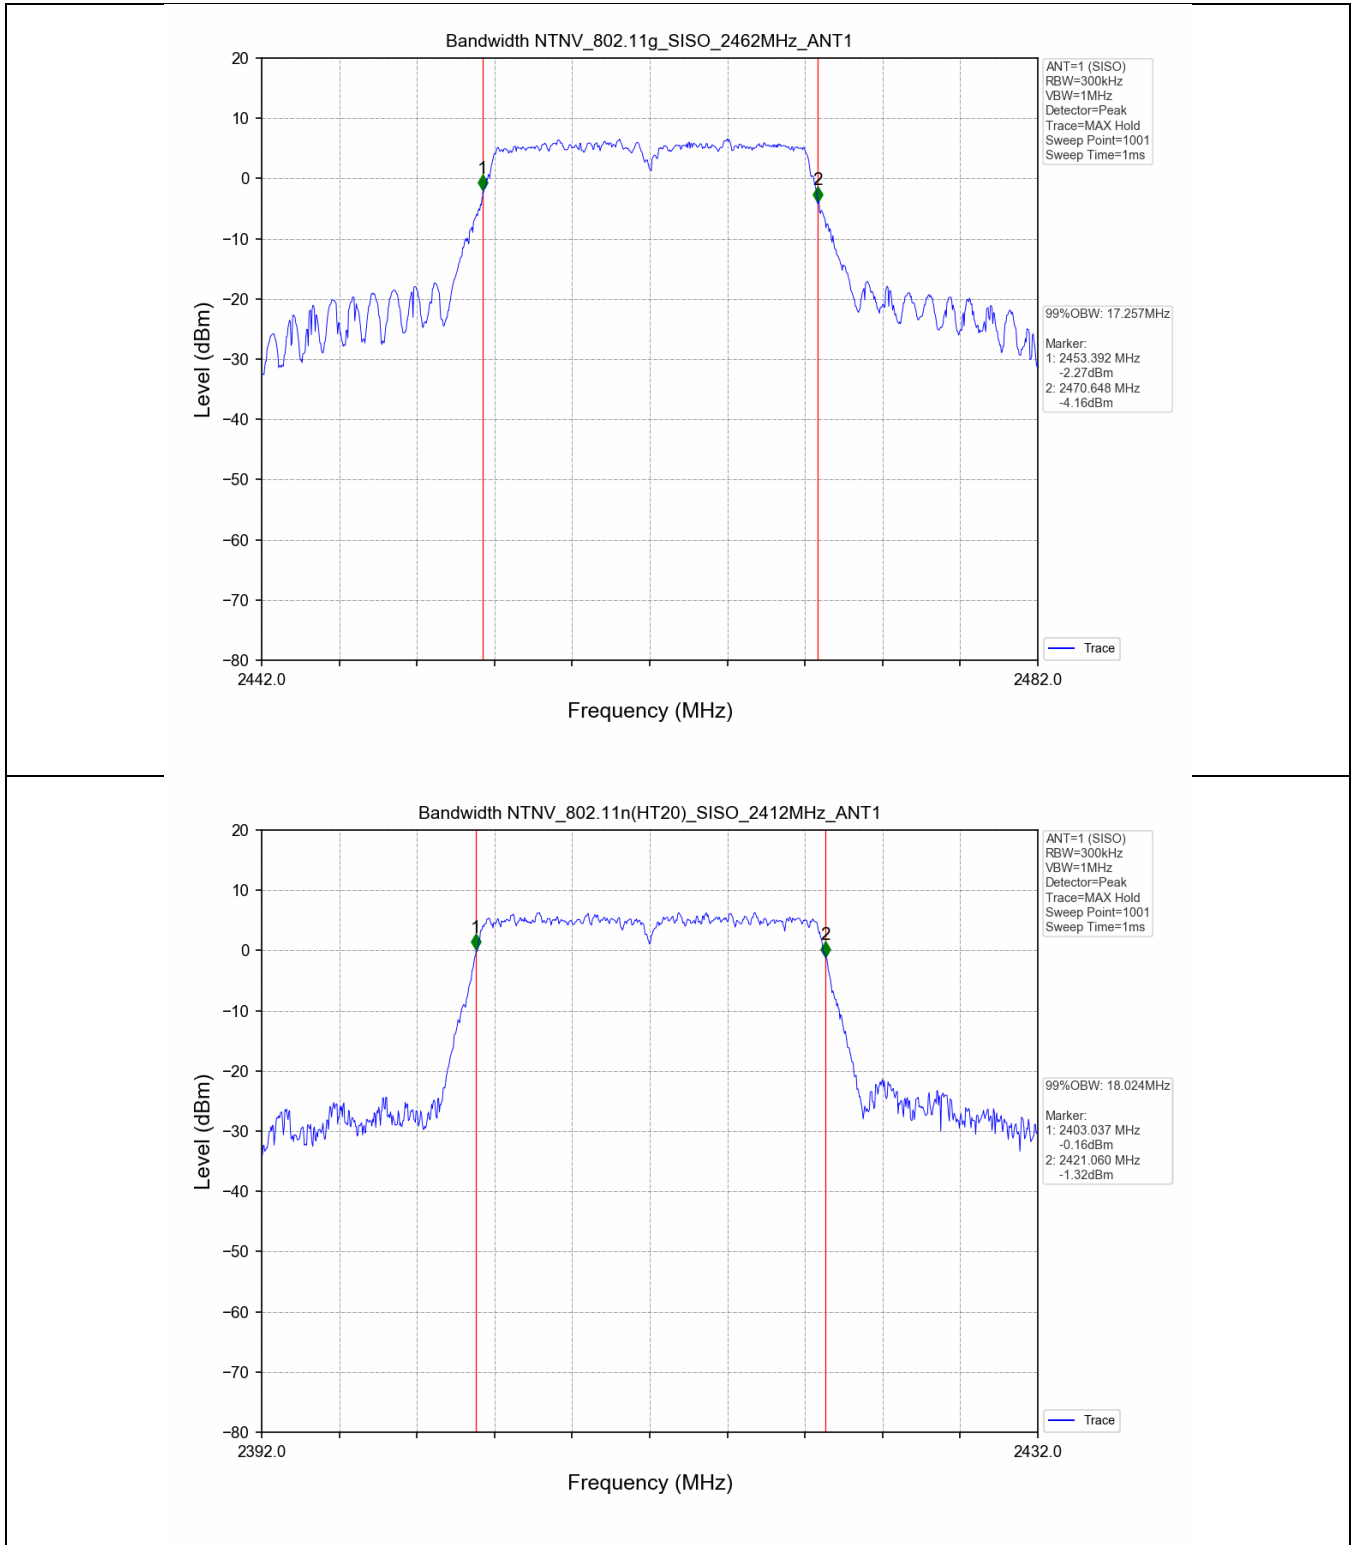

## 2.2 Test Graph - 6dB Bandwidth

**2.3 Test Graph - 99% Occupied Bandwidth**

### 3. Maximum Conducted Output Power