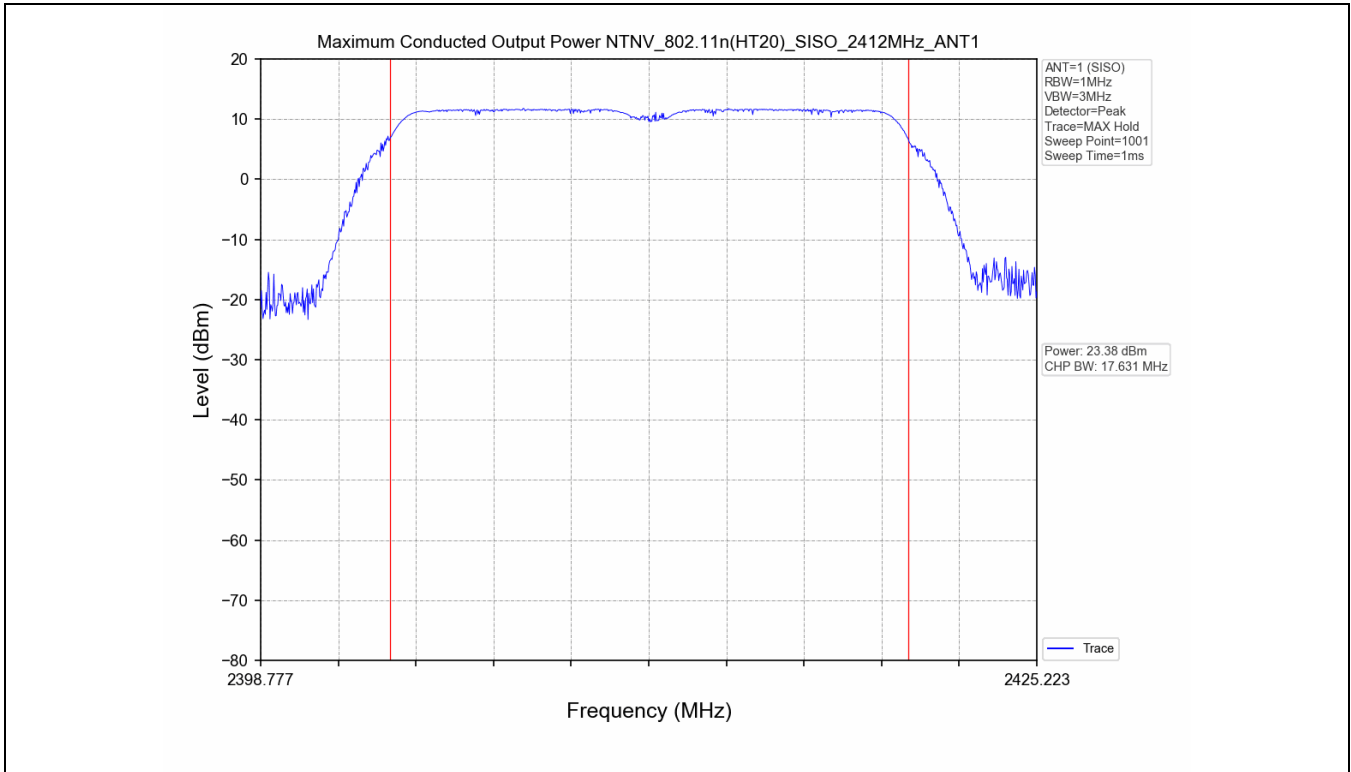

### 3. Maximum Conducted Output Power

#### 3.1 Test Result

Test Mode	Frequency (MHz)	Tx Type	Measured Peak Output Power (dBm)	Limits (dBm)	Verdict
			Ant 1		
802.11b	2412	SISO	19.68	30	PASS
	2437	SISO	19.61	30	PASS
	2462	SISO	19.89	30	PASS
802.11g	2412	SISO	23.19	30	PASS
	2437	SISO	23.21	30	PASS
	2462	SISO	23.36	30	PASS
802.11n(HT20)	2412	SISO	23.38	30	PASS
	2437	SISO	23.35	30	PASS
	2462	SISO	23.51	30	PASS
802.11n(HT40)	2422	SISO	23.31	30	PASS
	2437	SISO	23.29	30	PASS
	2452	SISO	23.37	30	PASS

#### 3.2 Test Graph