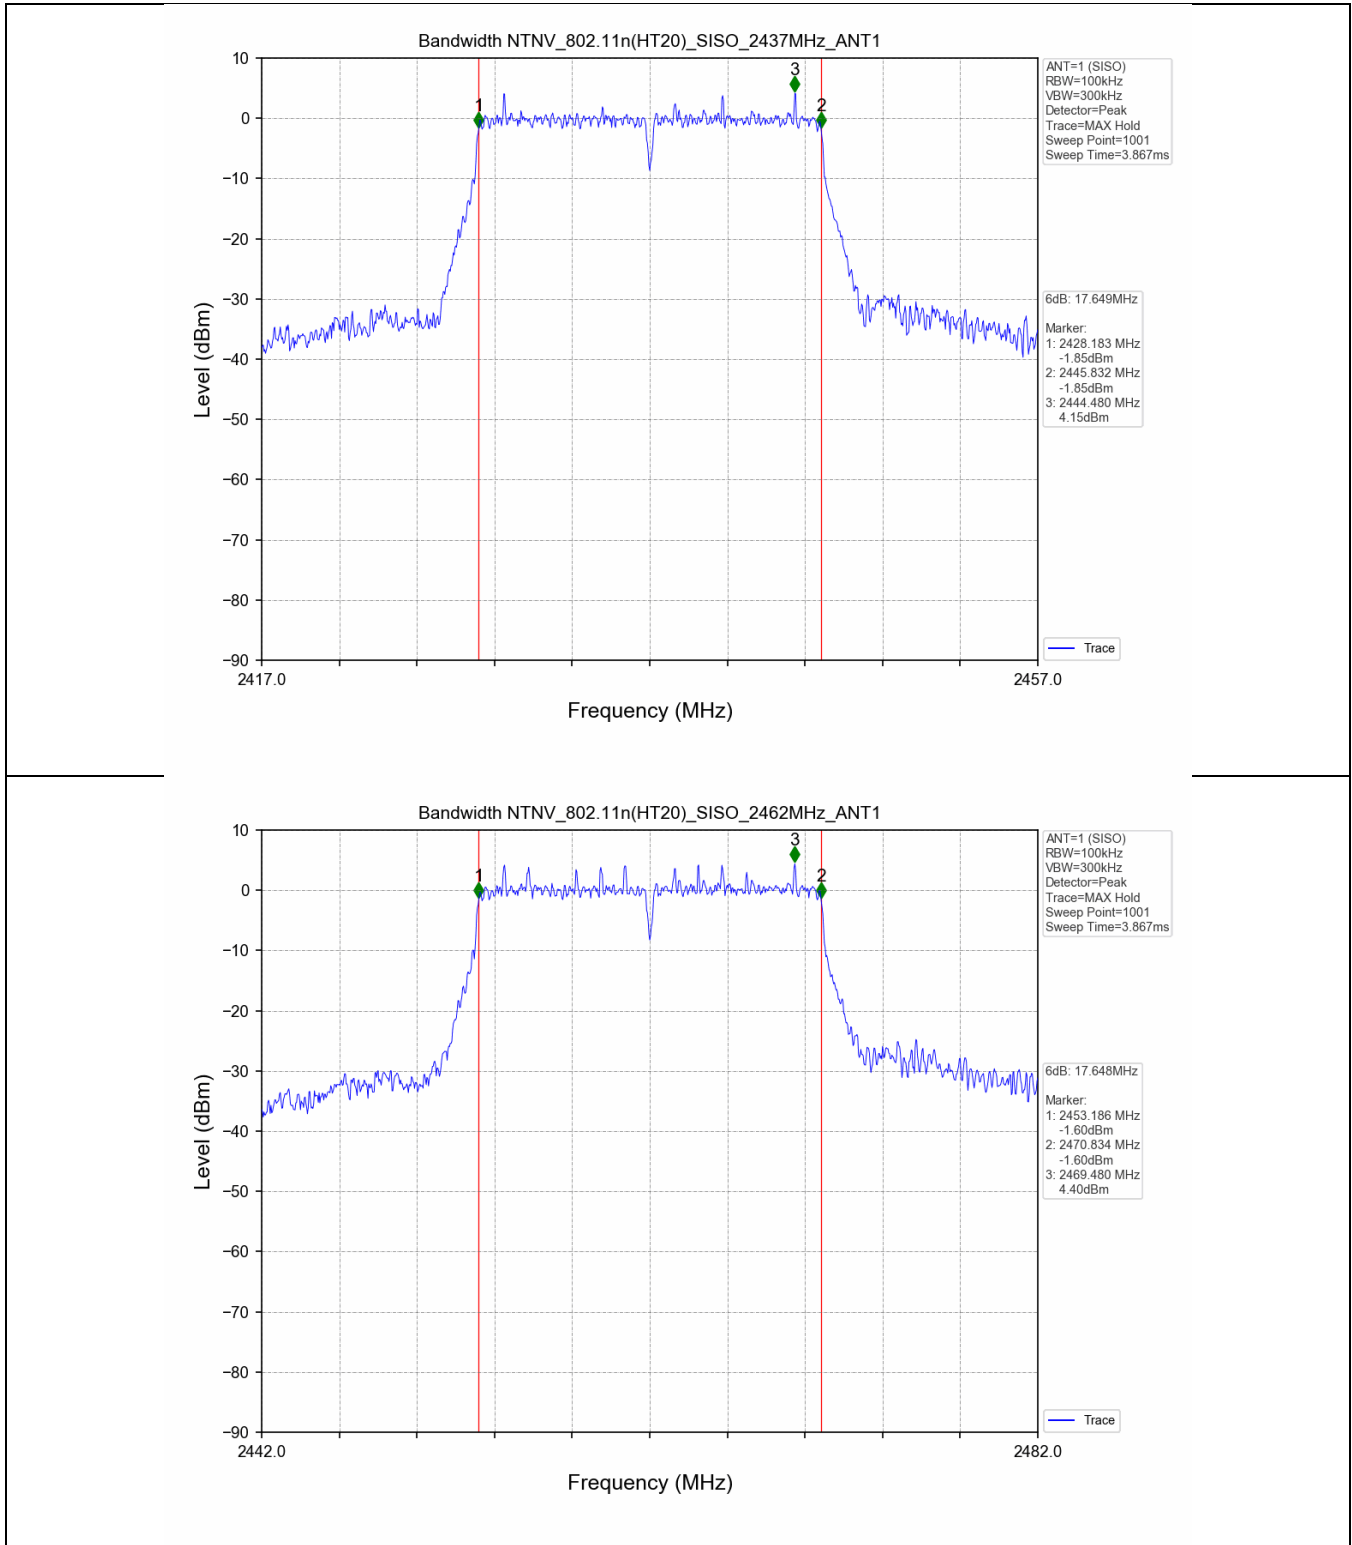

## 2.2 Test Graph - 6dB Bandwidth

**2.3 Test Graph - 99% Occupied Bandwidth**

### 3. Maximum Conducted Output Power