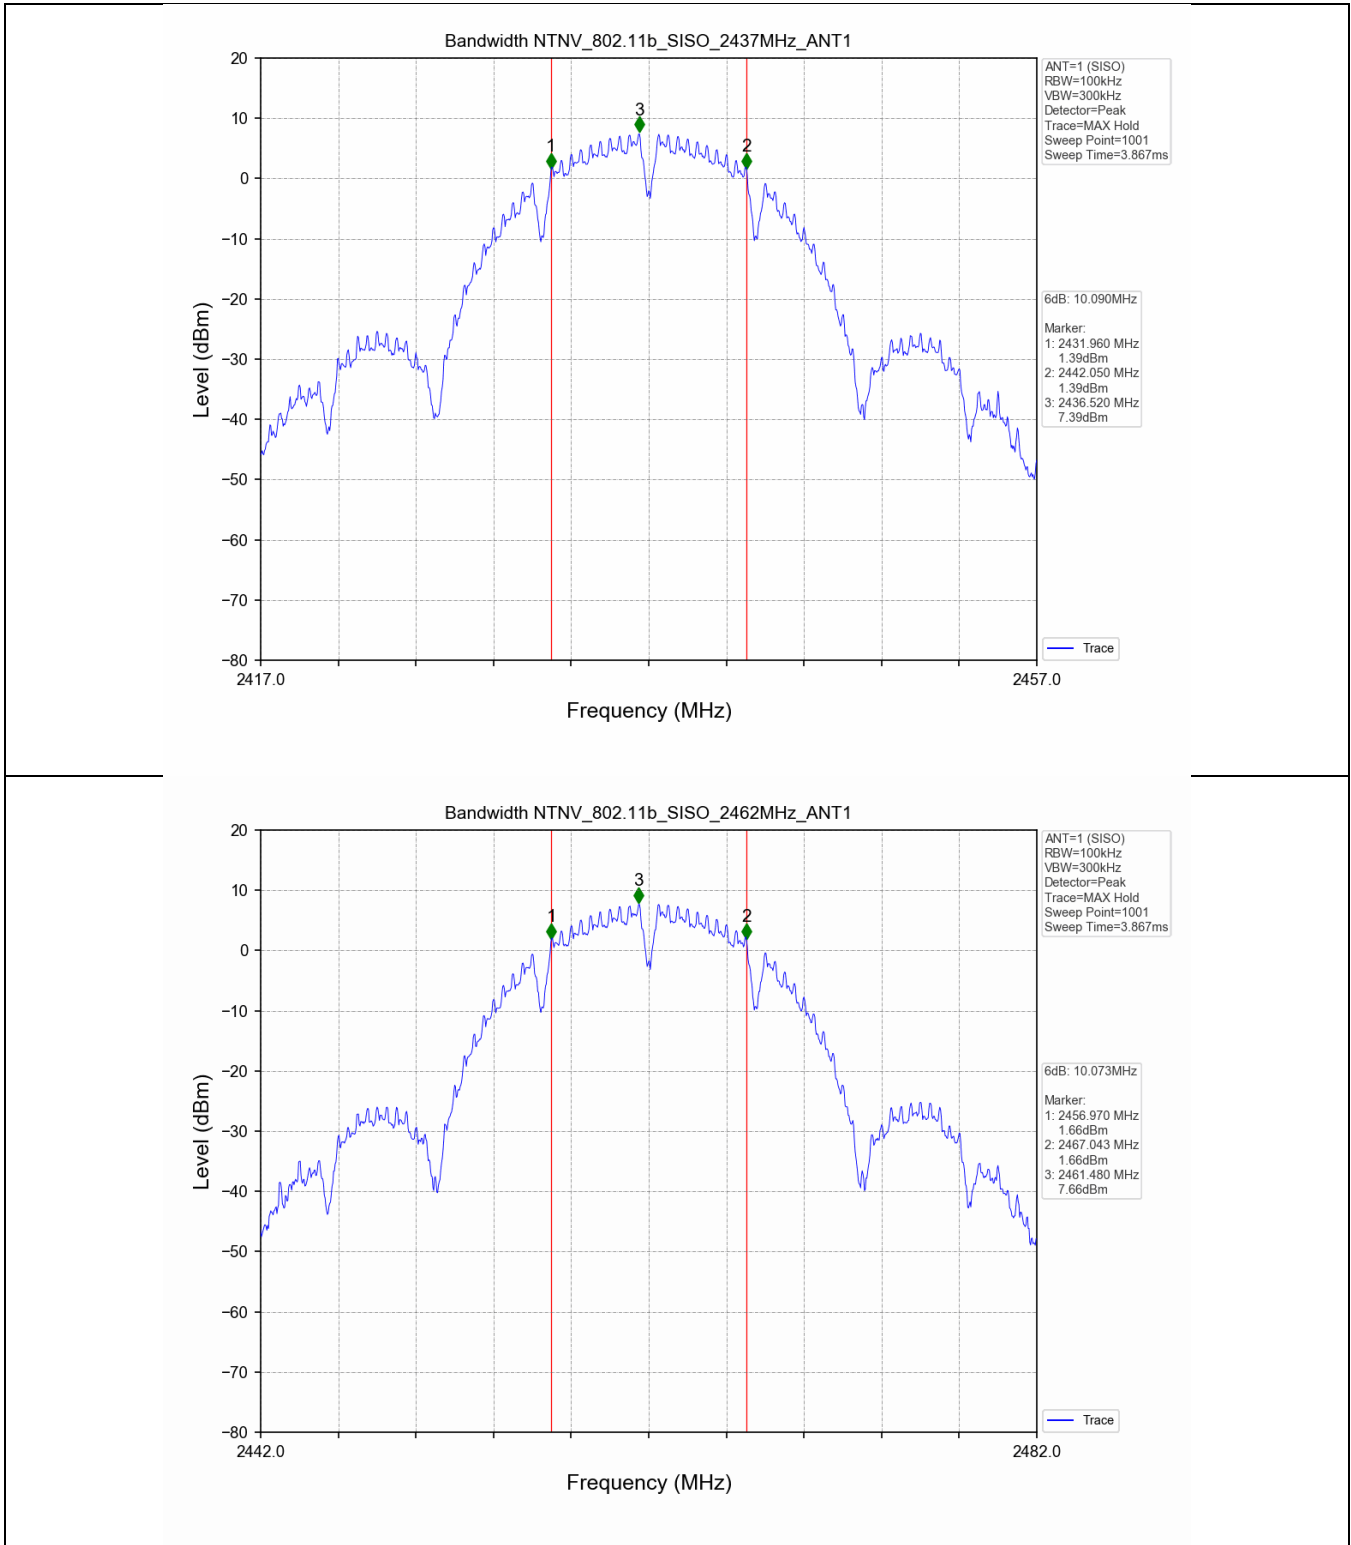

### 1.2 Test Graph

## 2. Bandwidth

### 2.1 Test Result

Test Mode	Frequency (MHz)	TX Type	ANT No.	6dB Bandwidth		Verdict
				Test Result (MHz)	Limits (MHz)	
802.11b	2412	SISO	1	10.086	≥0.5	PASS
	2437	SISO	1	10.090	≥0.5	PASS
	2462	SISO	1	10.073	≥0.5	PASS
802.11g	2412	SISO	1	16.385	≥0.5	PASS
	2437	SISO	1	16.404	≥0.5	PASS
	2462	SISO	1	16.385	≥0.5	PASS
802.11n(HT20)	2412	SISO	1	17.631	≥0.5	PASS
	2437	SISO	1	17.649	≥0.5	PASS
	2462	SISO	1	17.648	≥0.5	PASS
802.11n(HT40)	2422	SISO	1	36.375	≥0.5	PASS
	2437	SISO	1	36.381	≥0.5	PASS
	2452	SISO	1	36.371	≥0.5	PASS

## 2.2 Test Graph - 6dB Bandwidth

**2.3 Test Graph - 99% Occupied Bandwidth**