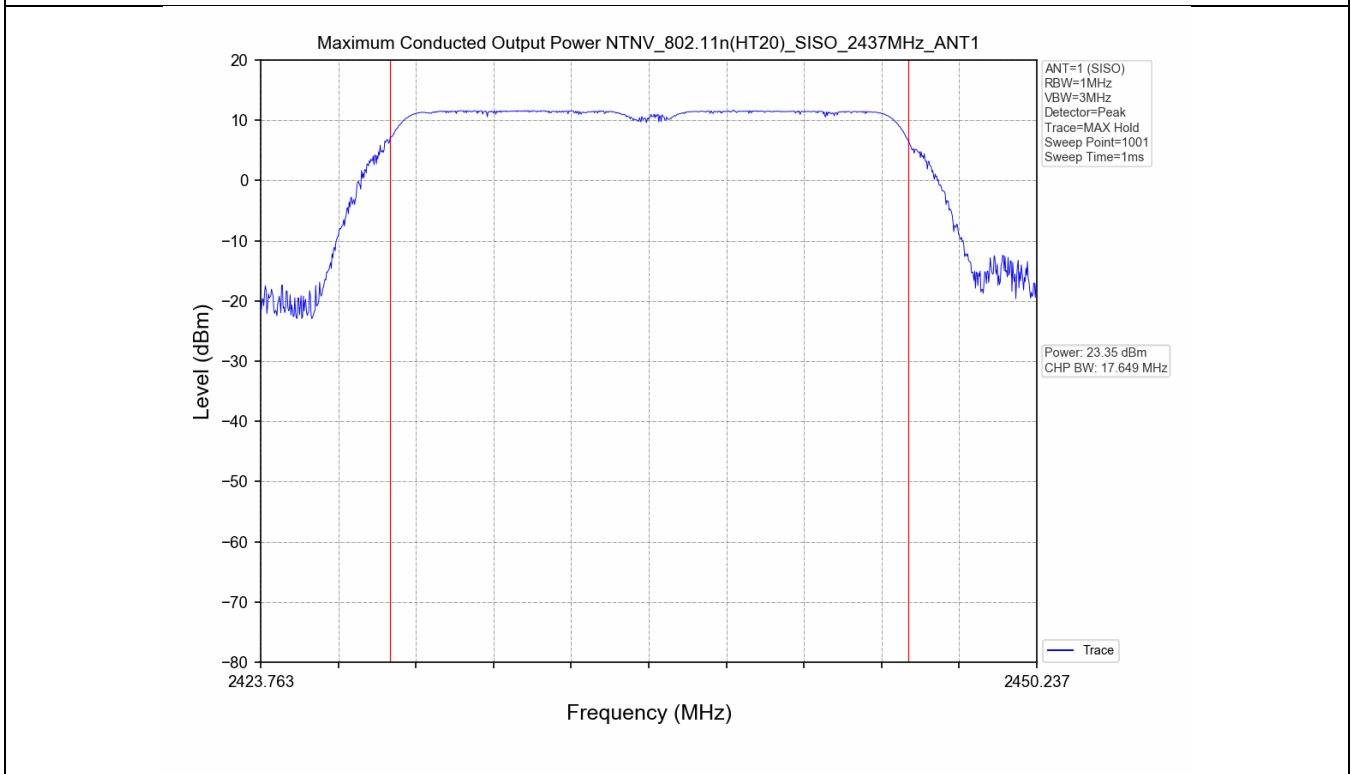

## 2.2 Test Graph - 6dB Bandwidth

**2.3 Test Graph - 99% Occupied Bandwidth**

### 3. Maximum Conducted Output Power

#### 3.1 Test Result

Test Mode	Frequency (MHz)	Tx Type	Measured Peak Output Power (dBm)	Limits (dBm)	Verdict
			Ant 1		
802.11b	2412	SISO	19.68	30	PASS
	2437	SISO	19.61	30	PASS
	2462	SISO	19.89	30	PASS
802.11g	2412	SISO	23.19	30	PASS
	2437	SISO	23.21	30	PASS
	2462	SISO	23.36	30	PASS
802.11n(HT20)	2412	SISO	23.38	30	PASS
	2437	SISO	23.35	30	PASS
	2462	SISO	23.51	30	PASS
802.11n(HT40)	2422	SISO	23.31	30	PASS
	2437	SISO	23.29	30	PASS
	2452	SISO	23.37	30	PASS

#### 3.2 Test Graph