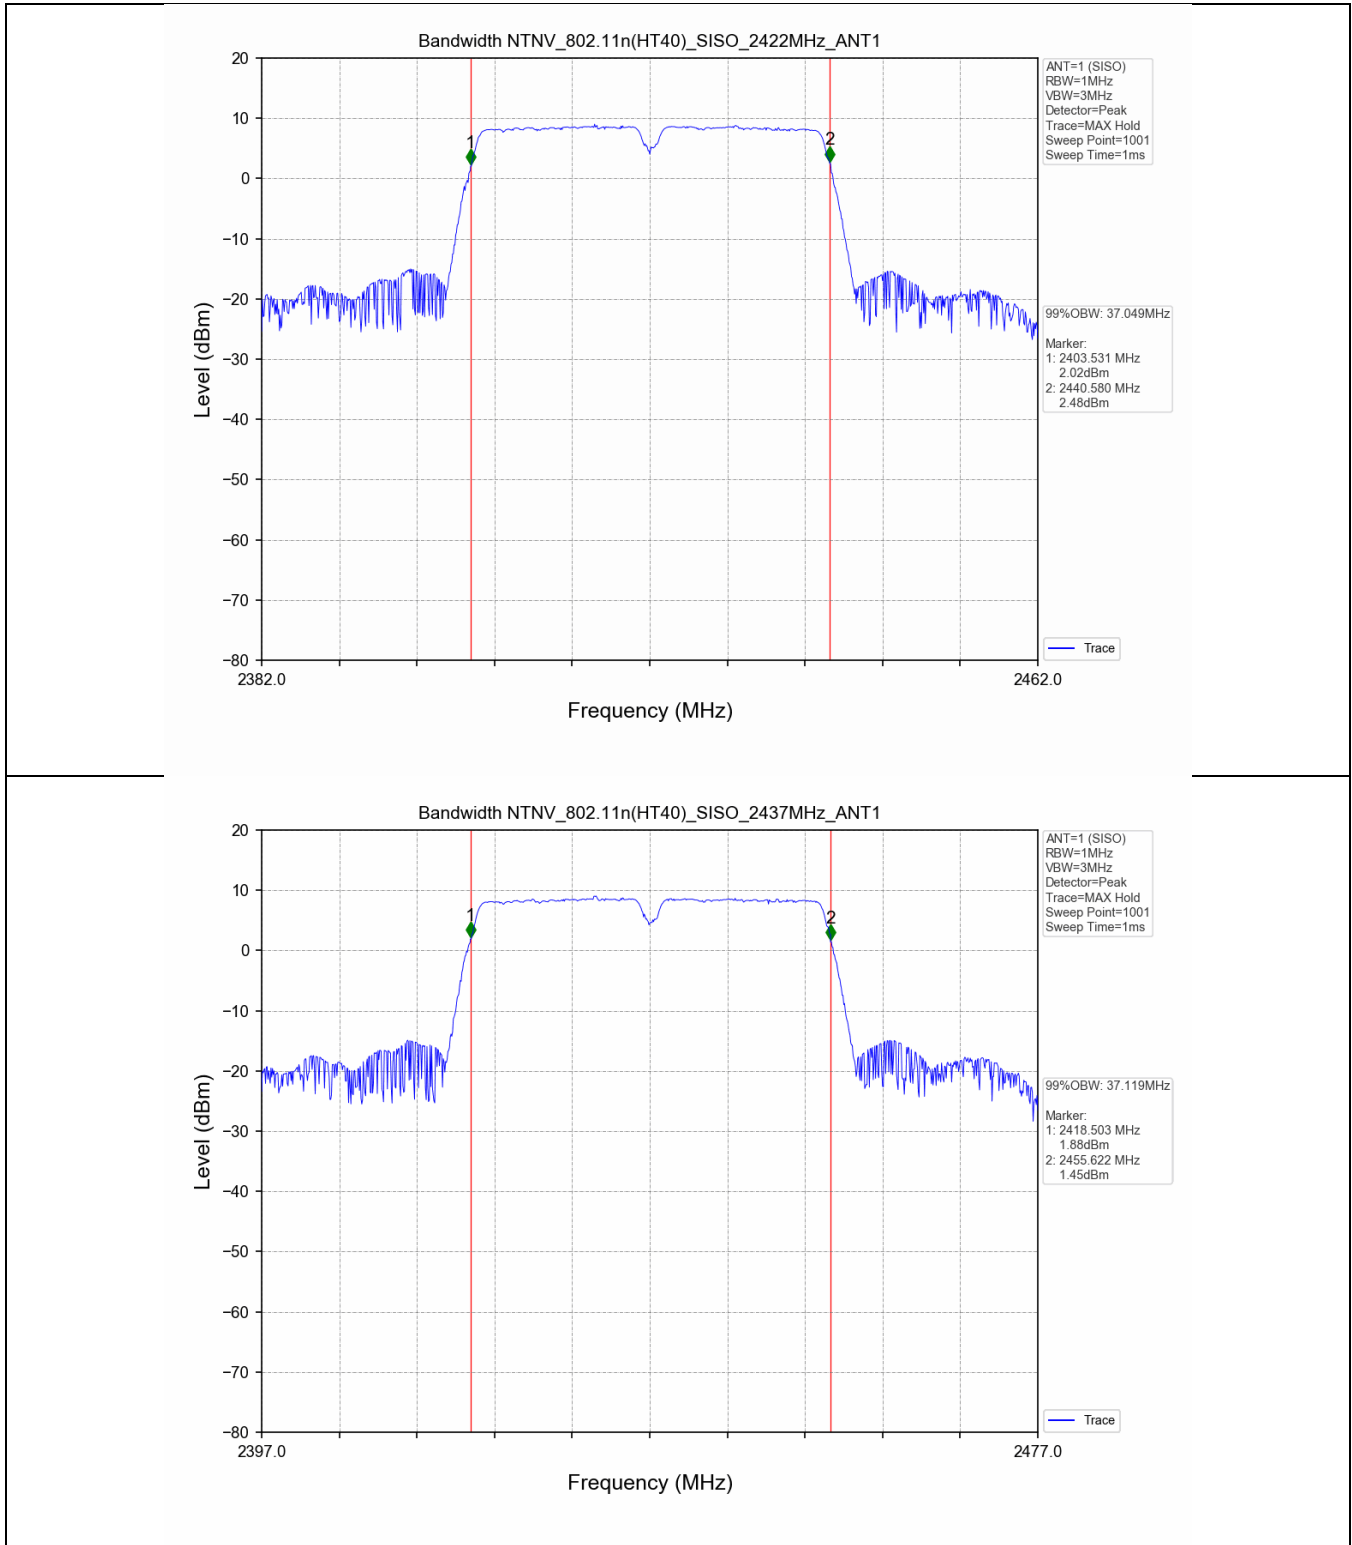

## 2.2 Test Graph - 6dB Bandwidth

**2.3 Test Graph - 99% Occupied Bandwidth**

### 3. Maximum Conducted Output Power

#### 3.2 Test Graph