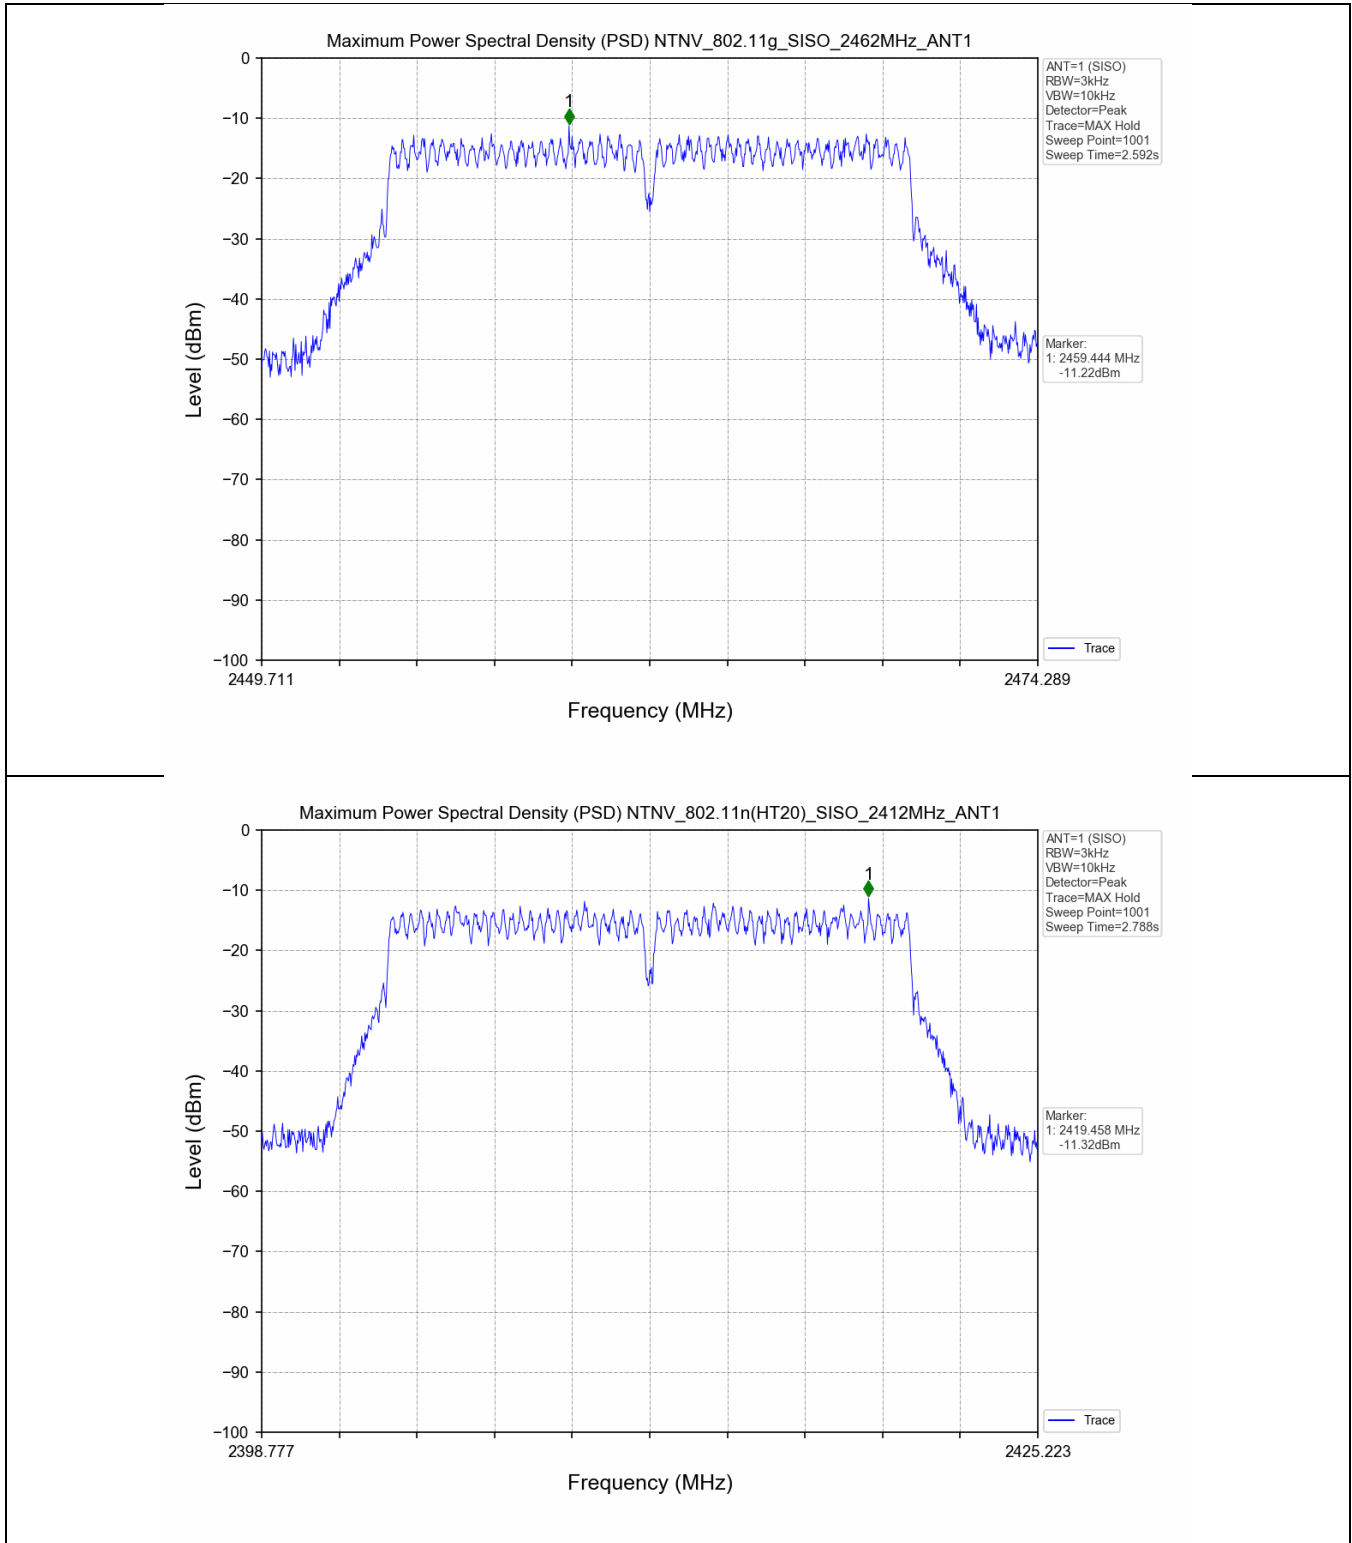

#### 3.2 Test Graph

### 4.1 Test Result

Test Mode	Frequency (MHz)	Tx Type	Maximum Power Spectral Density (dBm/3KHz)	Limits (dBm/3KHz)	Verdict
			Ant 1		
802.11b	2412	SISO	-10.07	≤8	PASS
	2437	SISO	-10.58	≤8	PASS
	2462	SISO	-9.26	≤8	PASS
802.11g	2412	SISO	-12.85	≤8	PASS
	2437	SISO	-12.15	≤8	PASS
	2462	SISO	-11.22	≤8	PASS
802.11n(HT20)	2412	SISO	-11.32	≤8	PASS
	2437	SISO	-12.40	≤8	PASS
	2462	SISO	-11.91	≤8	PASS
802.11n(HT40)	2422	SISO	-13.56	≤8	PASS
	2437	SISO	-14.79	≤8	PASS
	2452	SISO	-13.19	≤8	PASS

### 4.2 Test Graph