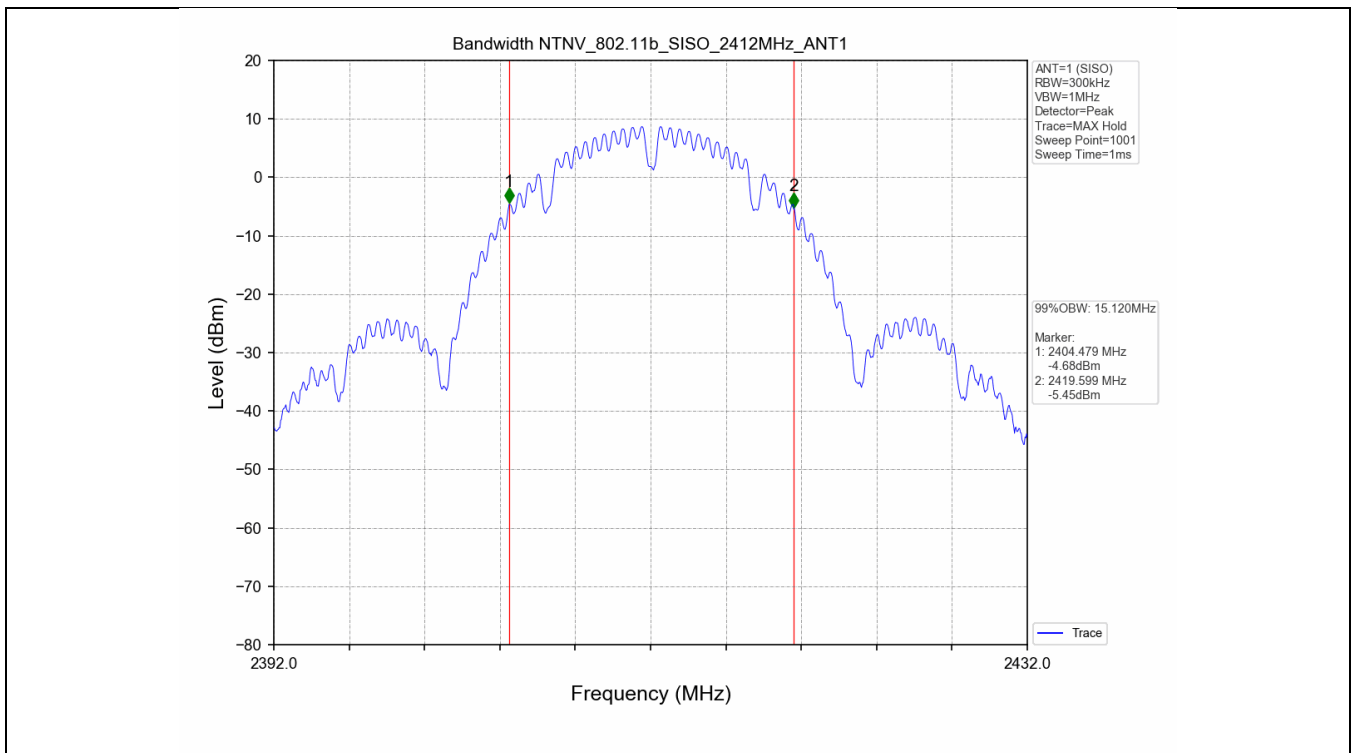

## 2.2 Test Graph - 6dB Bandwidth

**2.3 Test Graph - 99% Occupied Bandwidth**

### 3. Maximum Conducted Output Power