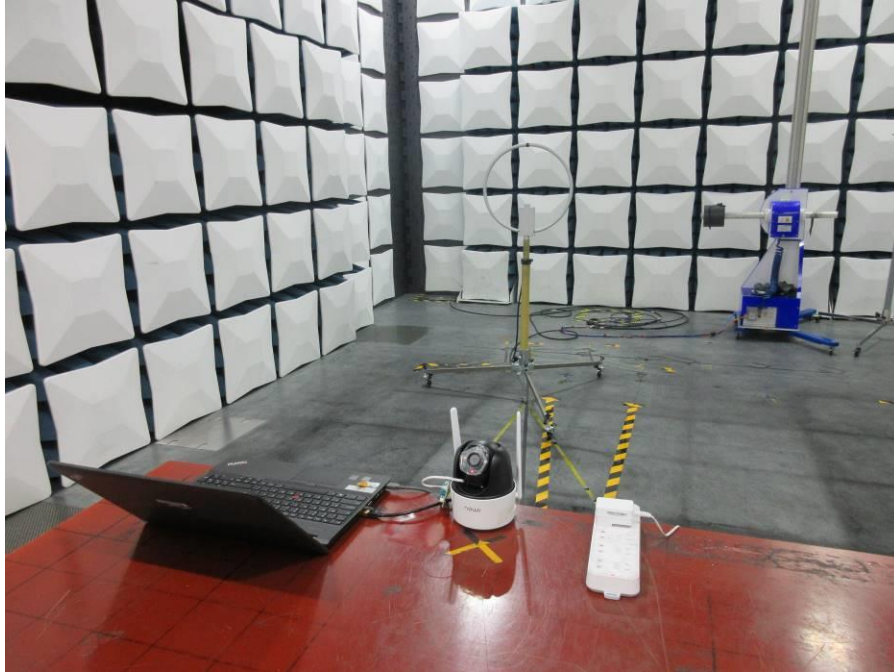

Appendix III

Setup Photographs

RADIATED RF MEASUREMENT SETUP (9KHz ~ 30 MHz)

RADIATED RF MEASUREMENT SETUP (30MHz ~ 1 GHz)

RADIATED RF MEASUREMENT SETUP (ABOVE 1 GHz- X axis)

RADIATED RF MEASUREMENT SETUP (ABOVE 1 GHz- Y axis)

RADIATED RF MEASUREMENT SETUP (ABOVE 1 GHz- Z axis)

POWERLINE CONDUCTED EMISSIONS MEASUREMENT SETUP