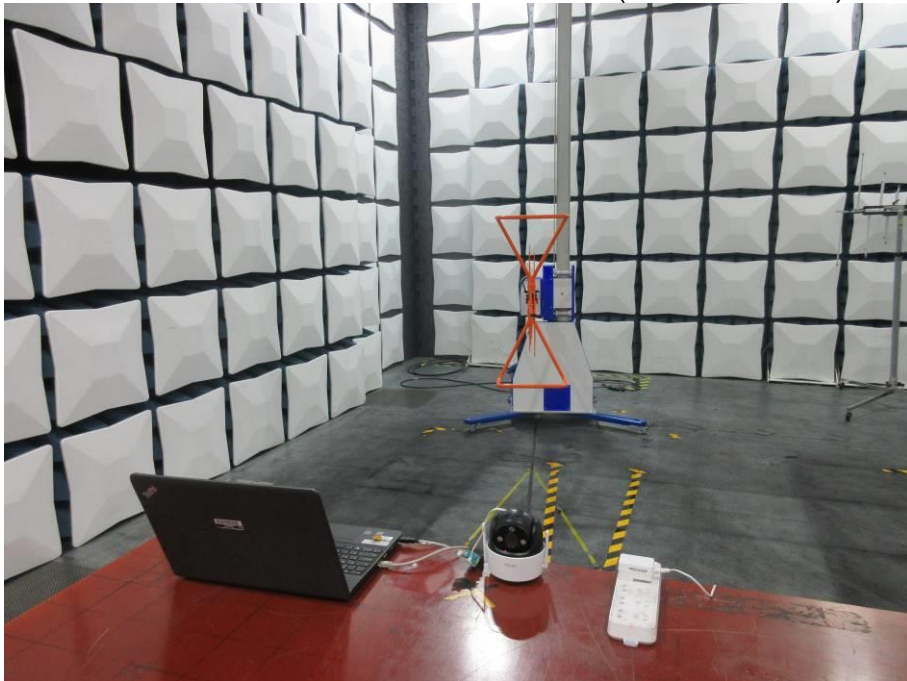

Appendix III

Setup Photographs

RADIATED RF MEASUREMENT SETUP (9KHz ~ 30 MHz)

RADIATED RF MEASUREMENT SETUP (30MHz ~ 1 GHz)

RADIATED RF MEASUREMENT SETUP (ABOVE 1 GHz- X axis)

RADIATED RF MEASUREMENT SETUP (ABOVE 1 GHz- Y axis)

RADIATED RF MEASUREMENT SETUP (ABOVE 1 GHz- Z axis)

POWERLINE CONDUCTED EMISSIONS MEASUREMENT SETUP