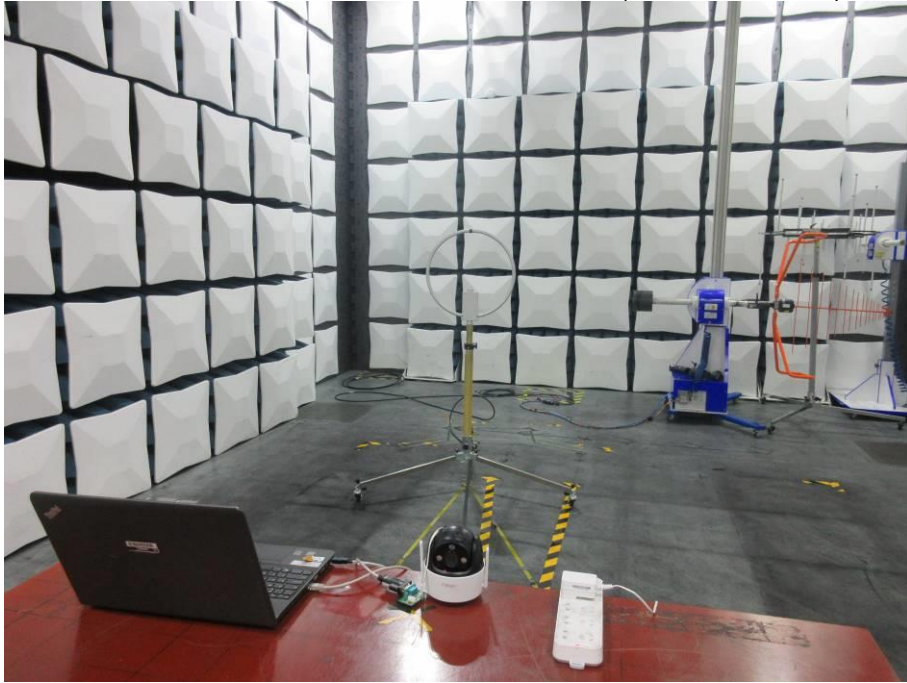

Appendix III

Setup Photographs

RADIATED RF MEASUREMENT SETUP (9KHz ~ 30 MHz)

RADIATED RF MEASUREMENT SETUP (30MHz ~ 1 GHz)

RADIATED RF MEASUREMENT SETUP (ABOVE 1 GHz- X axis)

RADIATED RF MEASUREMENT SETUP (ABOVE 1 GHz- Y axis)

RADIATED RF MEASUREMENT SETUP (ABOVE 1 GHz- Z axis)

POWERLINE CONDUCTED EMISSIONS MEASUREMENT SETUP