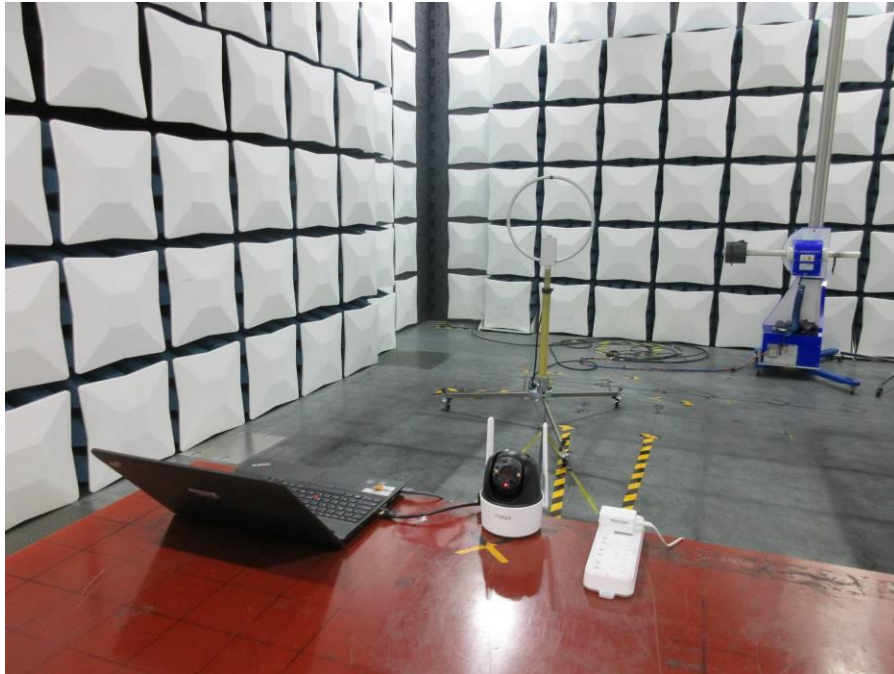

Appendix III

Setup Photographs

RADIATED RF MEASUREMENT SETUP (9KHz ~ 30 MHz)

RADIATED RF MEASUREMENT SETUP (30MHz ~ 1 GHz)

RADIATED RF MEASUREMENT SETUP (ABOVE 1 GHz- X axis)

RADIATED RF MEASUREMENT SETUP (ABOVE 1 GHz- Y axis)

RADIATED RF MEASUREMENT SETUP (ABOVE 1 GHz- Z axis)

POWERLINE CONDUCTED EMISSIONS MEASUREMENT SETUP