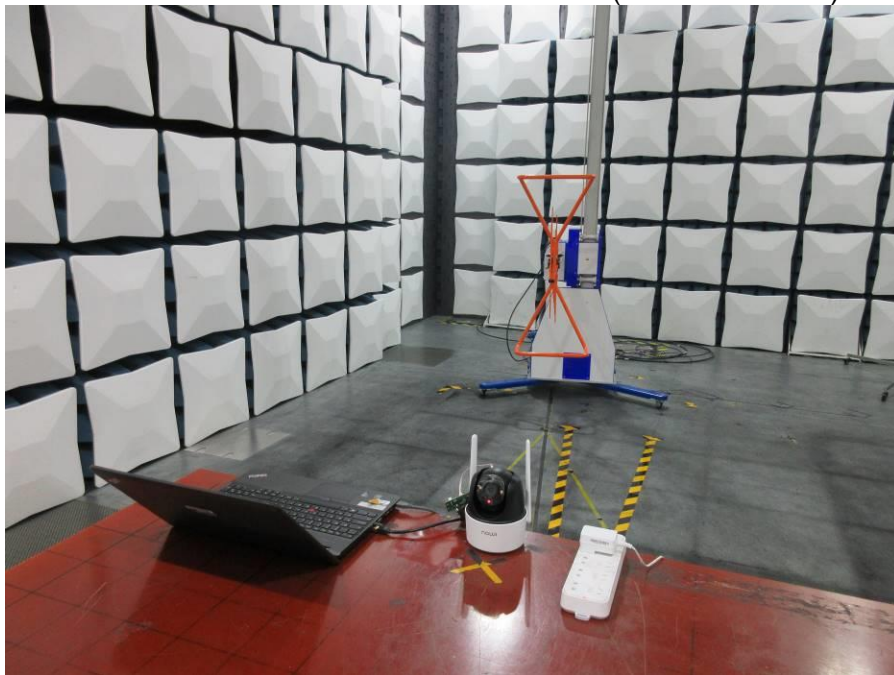

Appendix III

Setup Photographs

RADIATED RF MEASUREMENT SETUP (9KHz ~ 30 MHz)

RADIATED RF MEASUREMENT SETUP (30MHz ~ 1 GHz)

RADIATED RF MEASUREMENT SETUP (ABOVE 1 GHz- X axis)

RADIATED RF MEASUREMENT SETUP (ABOVE 1 GHz- Y axis)

RADIATED RF MEASUREMENT SETUP (ABOVE 1 GHz- Z axis)

POWERLINE CONDUCTED EMISSIONS MEASUREMENT SETUP