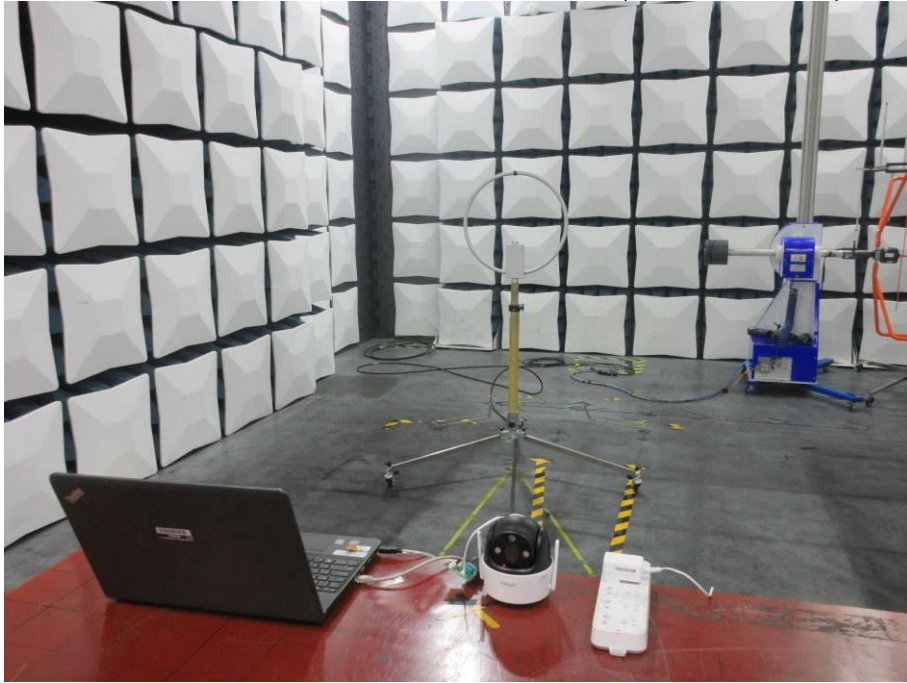

# **Setup Photographs**

RADIATED RF MEASUREMENT SETUP (9KHz ~ 30 MHz)

RADIATED RF MEASUREMENT SETUP (30MHz ~ 1 GHz)

RADIATED RF MEASUREMENT SETUP (ABOVE 1 GHz- X axis)

RADIATED RF MEASUREMENT SETUP (ABOVE 1 GHz- Y axis)

RADIATED RF MEASUREMENT SETUP (ABOVE 1 GHz- Z axis)

POWERLINE CONDUCTED EMISSIONS MEASUREMENT SETUP