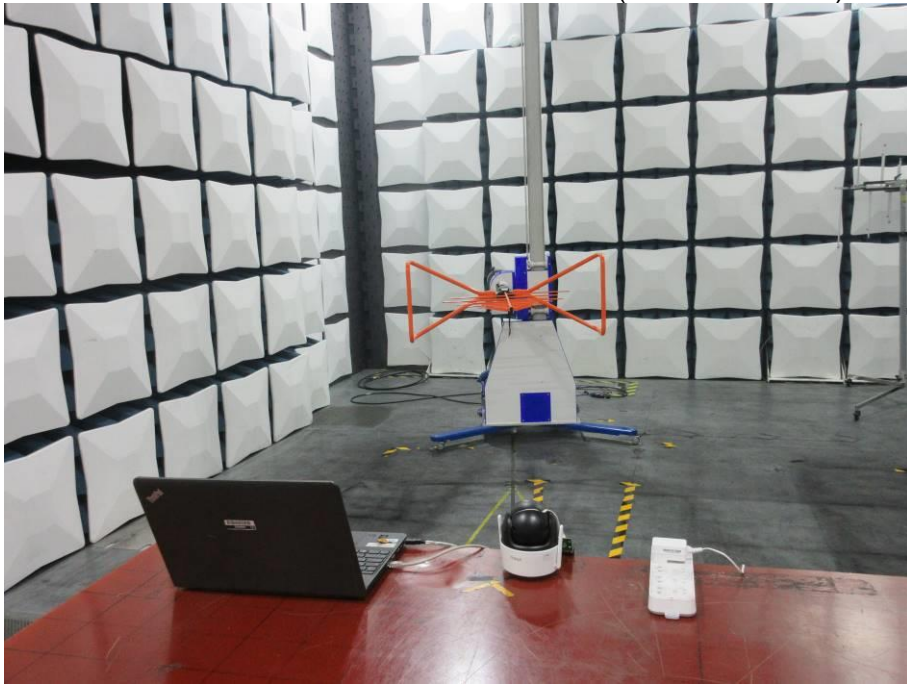

# **Setup Photographs**

RADIATED RF MEASUREMENT SETUP (9KHz ~ 30 MHz)

RADIATED RF MEASUREMENT SETUP (30MHz ~ 1 GHz)

RADIATED RF MEASUREMENT SETUP (ABOVE 1 GHz- X axis)

RADIATED RF MEASUREMENT SETUP (ABOVE 1 GHz- Y axis)

RADIATED RF MEASUREMENT SETUP (ABOVE 1 GHz- Z axis)

POWERLINE CONDUCTED EMISSIONS MEASUREMENT SETUP