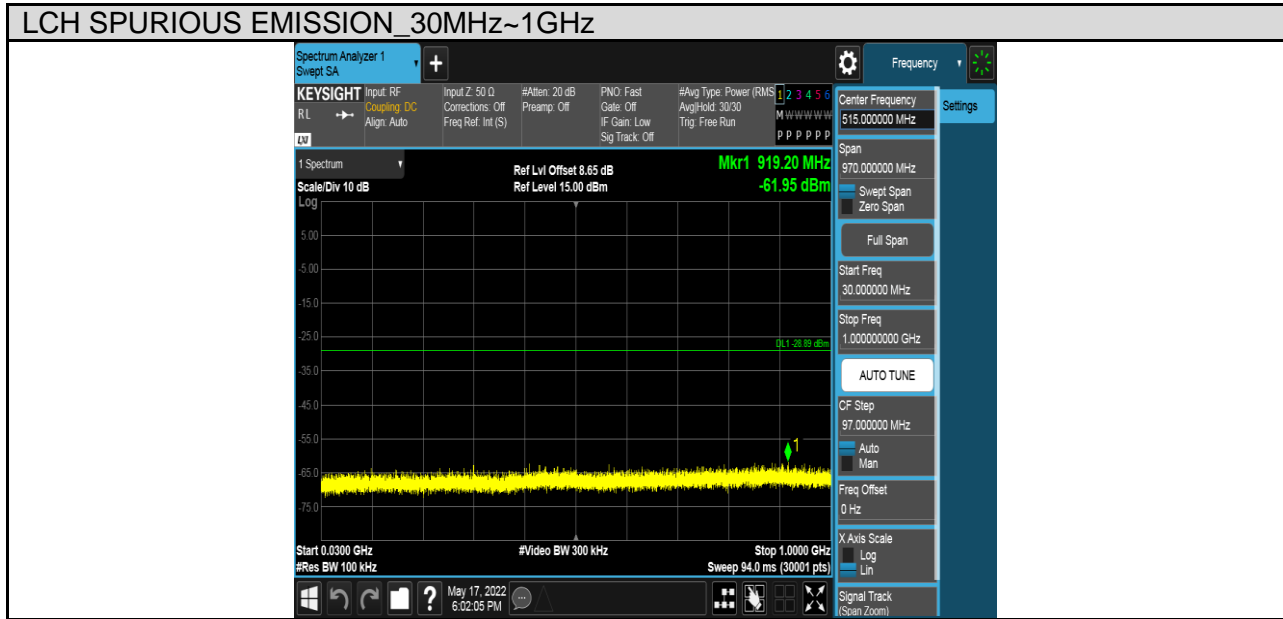

TEST GRAPHS

Antenna 1:

Antenna 2:

PART 3: CONDUCTED SPURIOUS EMISSION

TEST RESULTS TABLE

Test Mode	Test Channel	Result	Verdict
11B	LCH	Refer to the Test Graph	Pass
	MCH	Refer to the Test Graph	Pass
	HCH	Refer to the Test Graph	Pass
11G	LCH	Refer to the Test Graph	Pass
	MCH	Refer to the Test Graph	Pass
	HCH	Refer to the Test Graph	Pass
11N HT20	LCH	Refer to the Test Graph	Pass
	MCH	Refer to the Test Graph	Pass
	HCH	Refer to the Test Graph	Pass
11N HT40	LCH	Refer to the Test Graph	Pass
	MCH	Refer to the Test Graph	Pass
	HCH	Refer to the Test Graph	Pass

TEST GRAPHS

Antenna 1:

Test Mode	Channel	Verdict
11B	LCH	PASS

Test Mode	Channel	Verdict
11B	MCH	PASS

Test Mode	Channel	Verdict
11B	HCH	PASS

Test Mode	Channel	Verdict
11G	LCH	PASS

Test Mode	Channel	Verdict
11G	MCH	PASS

MCH SPURIOUS EMISSION_30MHz~1GHz

MCH SPURIOUS EMISSION_1GHz~26.5GHz

Test Mode	Channel	Verdict
11G	HCH	PASS

Test Mode	Channel	Verdict
11N HT20	LCH	PASS

Test Mode	Channel	Verdict
11N HT20	MCH	PASS

MCH SPURIOUS EMISSION_30MHz~1GHz