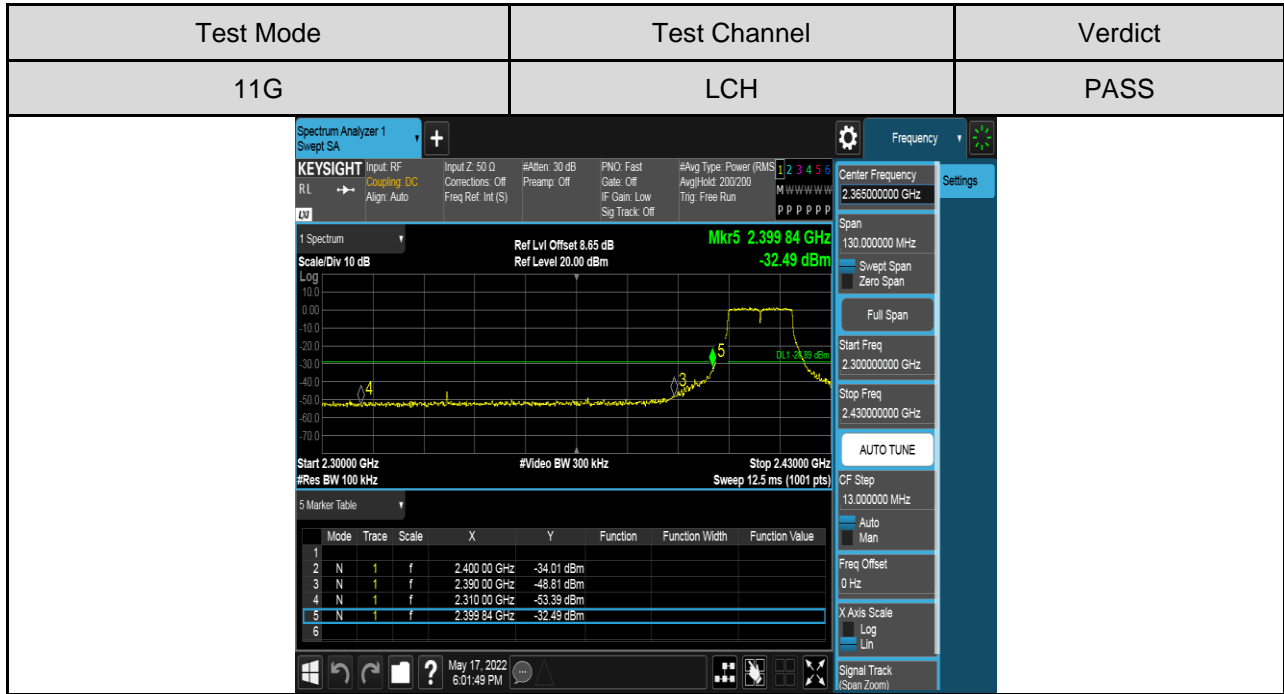

Antenna 2:

PART 2: CONDUCTED BANDEDGE

TEST RESULTS TABLE

Test Mode	Test Channel	Result	Verdict
11B	LCH	Refer to the Test Graph	Pass
	HCH	Refer to the Test Graph	Pass
11G	LCH	Refer to the Test Graph	Pass
	HCH	Refer to the Test Graph	Pass
11N HT20	LCH	Refer to the Test Graph	Pass
	HCH	Refer to the Test Graph	Pass
11N HT40	LCH	Refer to the Test Graph	Pass
	HCH	Refer to the Test Graph	Pass

TEST GRAPHS

Antenna 1:

Antenna 2:

PART 3: CONDUCTED SPURIOUS EMISSION

TEST RESULTS TABLE

Test Mode	Test Channel	Result	Verdict
11B	LCH	Refer to the Test Graph	Pass
	MCH	Refer to the Test Graph	Pass
	HCH	Refer to the Test Graph	Pass
11G	LCH	Refer to the Test Graph	Pass
	MCH	Refer to the Test Graph	Pass
	HCH	Refer to the Test Graph	Pass
11N HT20	LCH	Refer to the Test Graph	Pass
	MCH	Refer to the Test Graph	Pass
	HCH	Refer to the Test Graph	Pass
11N HT40	LCH	Refer to the Test Graph	Pass
	MCH	Refer to the Test Graph	Pass
	HCH	Refer to the Test Graph	Pass