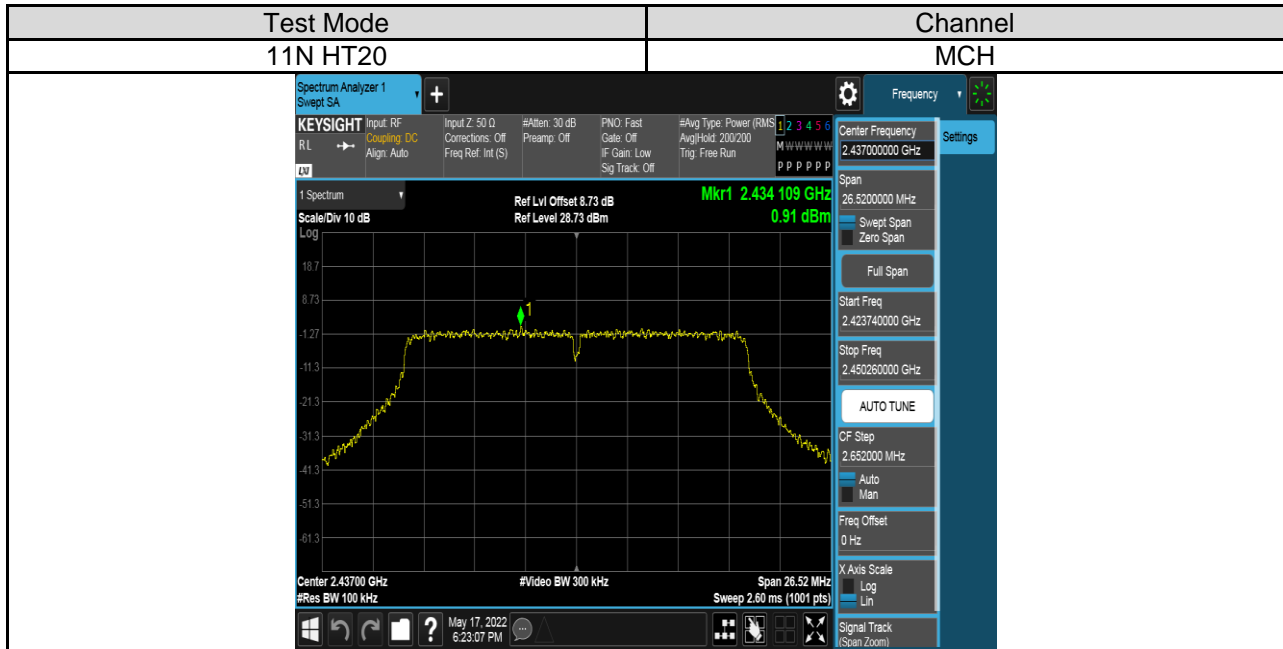

Antenna 2:

PART 2: CONDUCTED BANDEDGE

TEST RESULTS TABLE

Test Mode	Test Channel	Result	Verdict
11B	LCH	Refer to the Test Graph	Pass
	HCH	Refer to the Test Graph	Pass
11G	LCH	Refer to the Test Graph	Pass
	HCH	Refer to the Test Graph	Pass
11N HT20	LCH	Refer to the Test Graph	Pass
	HCH	Refer to the Test Graph	Pass
11N HT40	LCH	Refer to the Test Graph	Pass
	HCH	Refer to the Test Graph	Pass

TEST GRAPHS

Antenna 1:

Antenna 2:

PART 3: CONDUCTED SPURIOUS EMISSION

TEST RESULTS TABLE

Test Mode	Test Channel	Result	Verdict
11B	LCH	Refer to the Test Graph	Pass
	MCH	Refer to the Test Graph	Pass
	HCH	Refer to the Test Graph	Pass
11G	LCH	Refer to the Test Graph	Pass
	MCH	Refer to the Test Graph	Pass
	HCH	Refer to the Test Graph	Pass
11N HT20	LCH	Refer to the Test Graph	Pass
	MCH	Refer to the Test Graph	Pass
	HCH	Refer to the Test Graph	Pass
11N HT40	LCH	Refer to the Test Graph	Pass
	MCH	Refer to the Test Graph	Pass
	HCH	Refer to the Test Graph	Pass