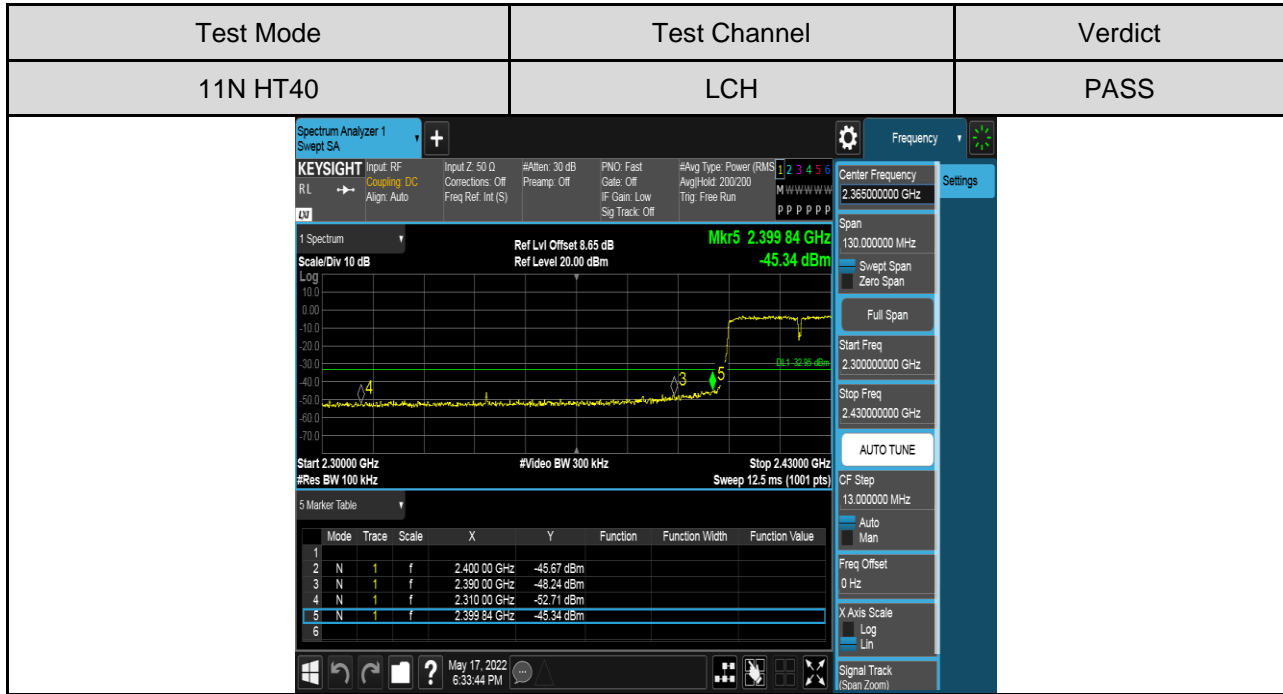

Antenna 2:

PART 2: CONDUCTED BANDEDGE

TEST RESULTS TABLE

Test Mode	Test Channel	Result	Verdict
11B	LCH	Refer to the Test Graph	Pass
	HCH	Refer to the Test Graph	Pass
11G	LCH	Refer to the Test Graph	Pass
	HCH	Refer to the Test Graph	Pass
11N HT20	LCH	Refer to the Test Graph	Pass
	HCH	Refer to the Test Graph	Pass
11N HT40	LCH	Refer to the Test Graph	Pass
	HCH	Refer to the Test Graph	Pass

TEST GRAPHS

Antenna 1:

Antenna 2:

PART 3: CONDUCTED SPURIOUS EMISSION

TEST RESULTS TABLE

Test Mode	Test Channel	Result	Verdict
11B	LCH	Refer to the Test Graph	Pass
	MCH	Refer to the Test Graph	Pass
	HCH	Refer to the Test Graph	Pass
11G	LCH	Refer to the Test Graph	Pass
	MCH	Refer to the Test Graph	Pass
	HCH	Refer to the Test Graph	Pass
11N HT20	LCH	Refer to the Test Graph	Pass
	MCH	Refer to the Test Graph	Pass
	HCH	Refer to the Test Graph	Pass
11N HT40	LCH	Refer to the Test Graph	Pass
	MCH	Refer to the Test Graph	Pass
	HCH	Refer to the Test Graph	Pass