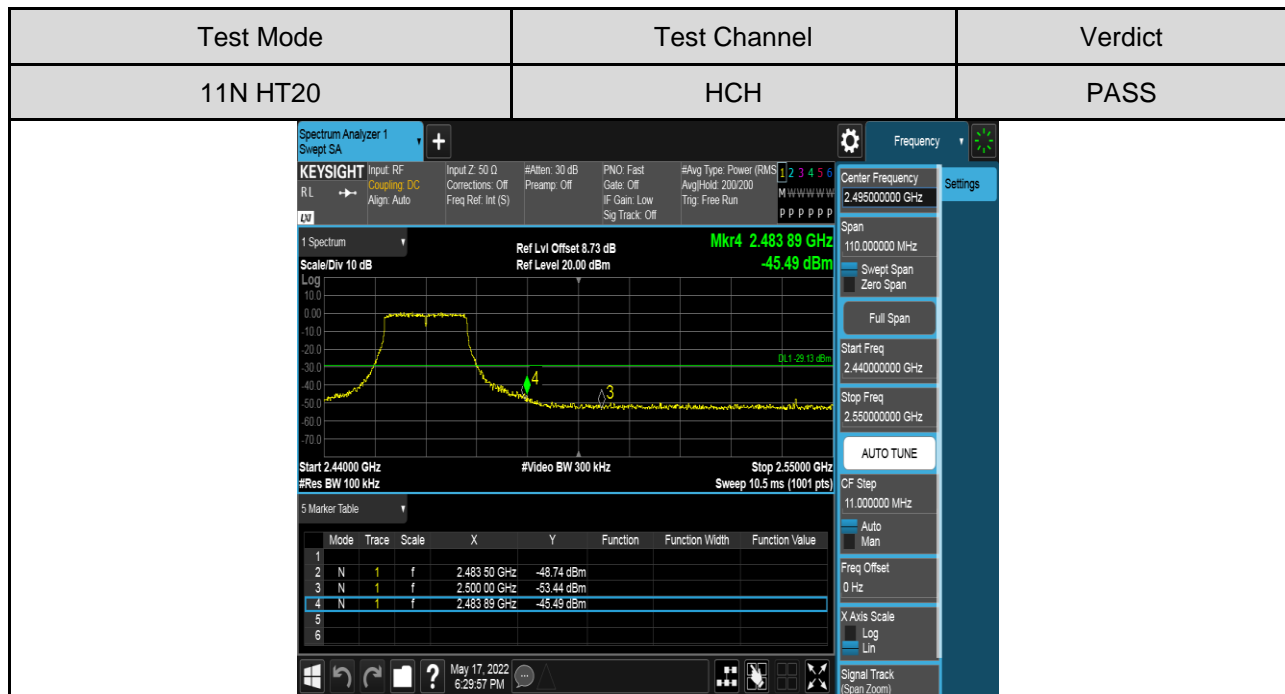

Antenna 2:

PART 2: CONDUCTED BANDEDGE

TEST RESULTS TABLE

Test Mode	Test Channel	Result	Verdict
11B	LCH	Refer to the Test Graph	Pass
	HCH	Refer to the Test Graph	Pass
11G	LCH	Refer to the Test Graph	Pass
	HCH	Refer to the Test Graph	Pass
11N HT20	LCH	Refer to the Test Graph	Pass
	HCH	Refer to the Test Graph	Pass
11N HT40	LCH	Refer to the Test Graph	Pass
	HCH	Refer to the Test Graph	Pass

TEST GRAPHS

Antenna 1:

Antenna 2:

PART 3: CONDUCTED SPURIOUS EMISSION

TEST RESULTS TABLE

Test Mode	Test Channel	Result	Verdict
11B	LCH	Refer to the Test Graph	Pass
	MCH	Refer to the Test Graph	Pass
	HCH	Refer to the Test Graph	Pass
11G	LCH	Refer to the Test Graph	Pass
	MCH	Refer to the Test Graph	Pass
	HCH	Refer to the Test Graph	Pass
11N HT20	LCH	Refer to the Test Graph	Pass
	MCH	Refer to the Test Graph	Pass
	HCH	Refer to the Test Graph	Pass
11N HT40	LCH	Refer to the Test Graph	Pass
	MCH	Refer to the Test Graph	Pass
	HCH	Refer to the Test Graph	Pass

TEST GRAPHS

Antenna 1:

Test Mode	Channel	Verdict
11B	LCH	PASS

Test Mode	Channel	Verdict
11B	MCH	PASS

Test Mode	Channel	Verdict
11B	HCH	PASS

Test Mode	Channel	Verdict
11G	LCH	PASS

Test Mode	Channel	Verdict
11G	MCH	PASS

MCH SPURIOUS EMISSION_30MHz~1GHz

MCH SPURIOUS EMISSION_1GHz~26.5GHz

Test Mode	Channel	Verdict
11G	HCH	PASS

Test Mode	Channel	Verdict
11N HT20	LCH	PASS

Test Mode	Channel	Verdict
11N HT20	MCH	PASS

MCH SPURIOUS EMISSION_30MHz~1GHz