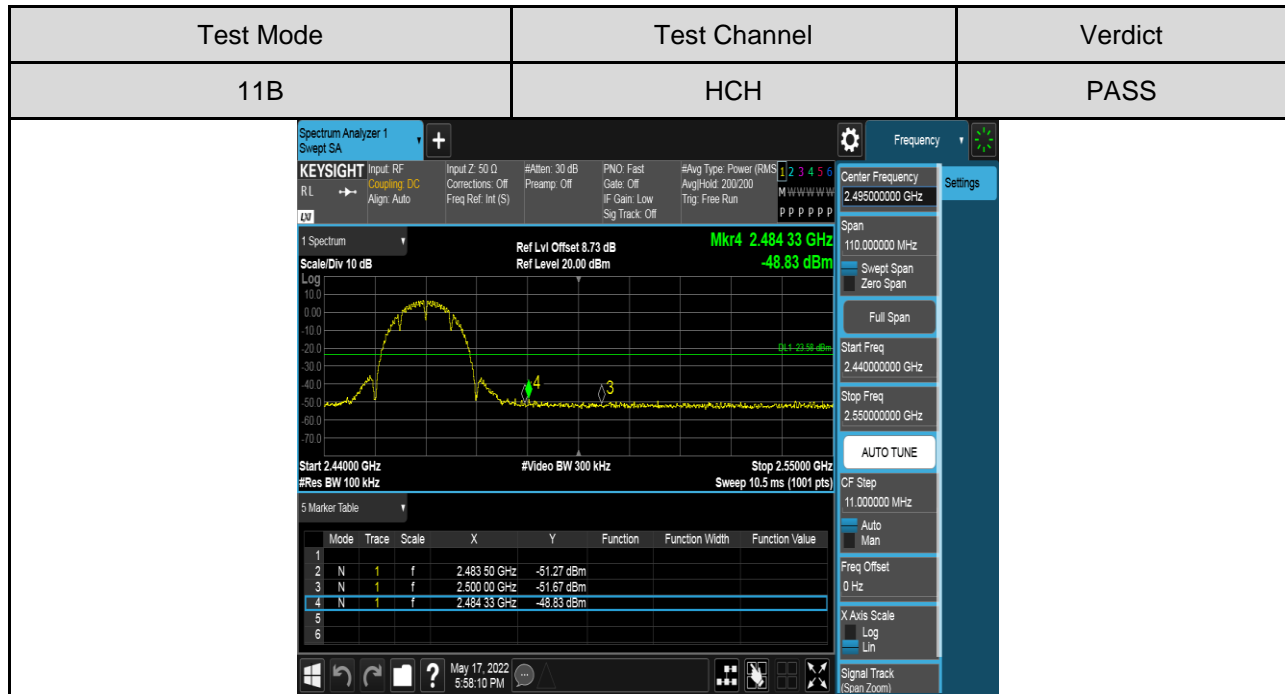

Antenna 2:

PART 2: CONDUCTED BANDEDGE

TEST RESULTS TABLE

Test Mode	Test Channel	Result	Verdict
11B	LCH	Refer to the Test Graph	Pass
	HCH	Refer to the Test Graph	Pass
11G	LCH	Refer to the Test Graph	Pass
	HCH	Refer to the Test Graph	Pass
11N HT20	LCH	Refer to the Test Graph	Pass
	HCH	Refer to the Test Graph	Pass
11N HT40	LCH	Refer to the Test Graph	Pass
	HCH	Refer to the Test Graph	Pass

TEST GRAPHS

Antenna 1:

Antenna 2:

PART 3: CONDUCTED SPURIOUS EMISSION

TEST RESULTS TABLE

Test Mode	Test Channel	Result	Verdict
11B	LCH	Refer to the Test Graph	Pass
	MCH	Refer to the Test Graph	Pass
	HCH	Refer to the Test Graph	Pass
11G	LCH	Refer to the Test Graph	Pass
	MCH	Refer to the Test Graph	Pass
	HCH	Refer to the Test Graph	Pass
11N HT20	LCH	Refer to the Test Graph	Pass
	MCH	Refer to the Test Graph	Pass
	HCH	Refer to the Test Graph	Pass
11N HT40	LCH	Refer to the Test Graph	Pass
	MCH	Refer to the Test Graph	Pass
	HCH	Refer to the Test Graph	Pass