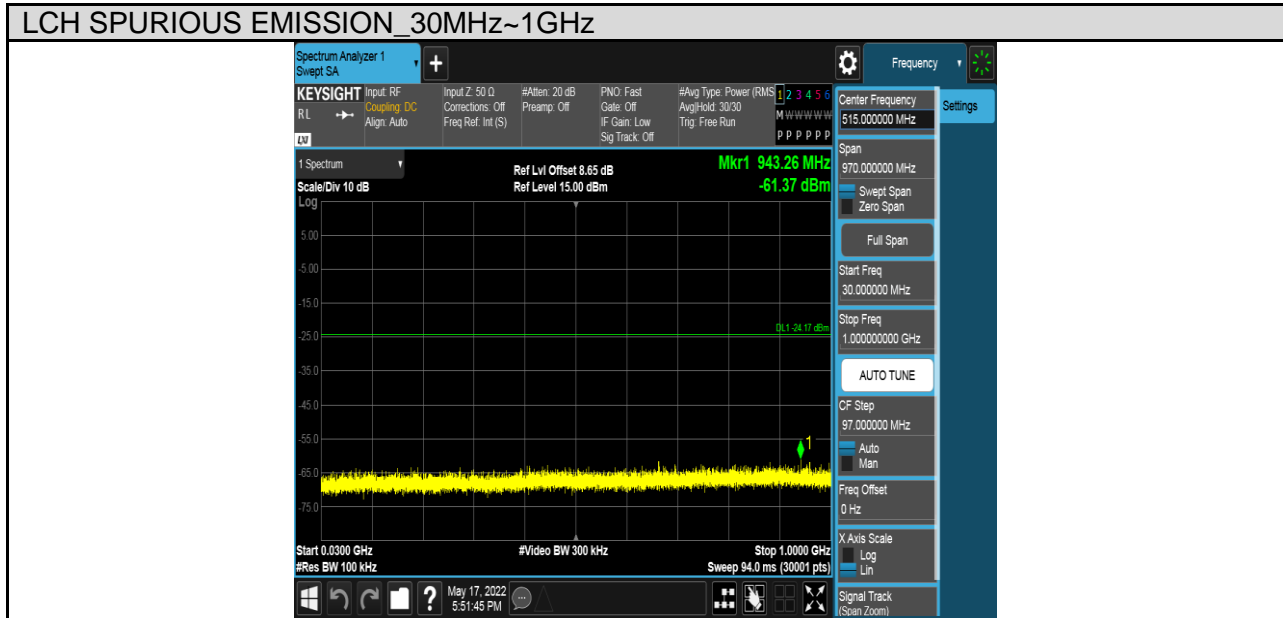

Antenna 2:

PART 2: CONDUCTED BANDEDGE

TEST RESULTS TABLE

Test Mode	Test Channel	Result	Verdict
11B	LCH	Refer to the Test Graph	Pass
	HCH	Refer to the Test Graph	Pass
11G	LCH	Refer to the Test Graph	Pass
	HCH	Refer to the Test Graph	Pass
11N HT20	LCH	Refer to the Test Graph	Pass
	HCH	Refer to the Test Graph	Pass
11N HT40	LCH	Refer to the Test Graph	Pass
	HCH	Refer to the Test Graph	Pass

TEST GRAPHS

Antenna 1:

Antenna 2:

PART 3: CONDUCTED SPURIOUS EMISSION

TEST RESULTS TABLE

Test Mode	Test Channel	Result	Verdict
11B	LCH	Refer to the Test Graph	Pass
	MCH	Refer to the Test Graph	Pass
	HCH	Refer to the Test Graph	Pass
11G	LCH	Refer to the Test Graph	Pass
	MCH	Refer to the Test Graph	Pass
	HCH	Refer to the Test Graph	Pass
11N HT20	LCH	Refer to the Test Graph	Pass
	MCH	Refer to the Test Graph	Pass
	HCH	Refer to the Test Graph	Pass
11N HT40	LCH	Refer to the Test Graph	Pass
	MCH	Refer to the Test Graph	Pass
	HCH	Refer to the Test Graph	Pass

TEST GRAPHS

Antenna 1:

Test Mode	Channel	Verdict
11B	LCH	PASS

Test Mode	Channel	Verdict
11B	MCH	PASS

Test Mode	Channel	Verdict
11B	HCH	PASS

Test Mode	Channel	Verdict
11G	LCH	PASS

Test Mode	Channel	Verdict
11G	MCH	PASS

MCH SPURIOUS EMISSION_30MHz~1GHz

MCH SPURIOUS EMISSION_1GHz~26.5GHz

Test Mode	Channel	Verdict
11G	HCH	PASS

Test Mode	Channel	Verdict
11N HT20	LCH	PASS

Test Mode	Channel	Verdict
11N HT20	MCH	PASS

MCH SPURIOUS EMISSION_30MHz~1GHz