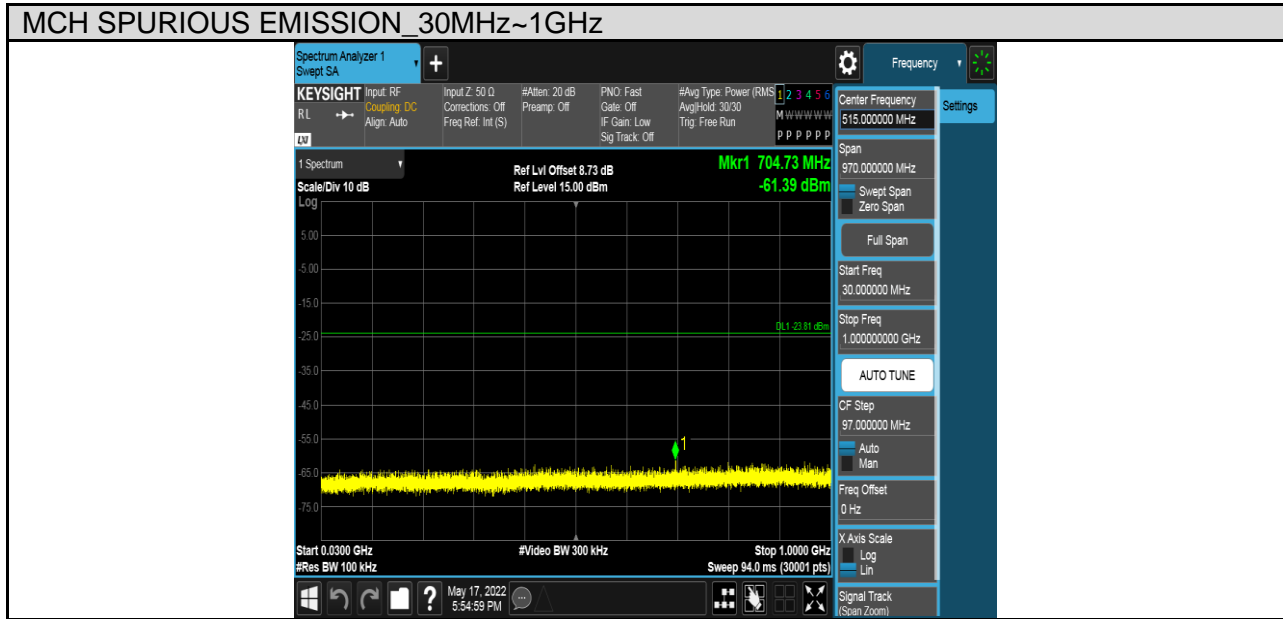

TEST GRAPHS

Antenna 1:

Antenna 2:

PART 3: CONDUCTED SPURIOUS EMISSION

TEST RESULTS TABLE

Test Mode	Test Channel	Result	Verdict
11B	LCH	Refer to the Test Graph	Pass
	MCH	Refer to the Test Graph	Pass
	HCH	Refer to the Test Graph	Pass
11G	LCH	Refer to the Test Graph	Pass
	MCH	Refer to the Test Graph	Pass
	HCH	Refer to the Test Graph	Pass
11N HT20	LCH	Refer to the Test Graph	Pass
	MCH	Refer to the Test Graph	Pass
	HCH	Refer to the Test Graph	Pass
11N HT40	LCH	Refer to the Test Graph	Pass
	MCH	Refer to the Test Graph	Pass
	HCH	Refer to the Test Graph	Pass

TEST GRAPHS

Antenna 1:

Test Mode	Channel	Verdict
11B	LCH	PASS

Test Mode	Channel	Verdict
11B	MCH	PASS

Test Mode	Channel	Verdict
11B	HCH	PASS

Test Mode	Channel	Verdict
11G	LCH	PASS

Test Mode	Channel	Verdict
11G	MCH	PASS

MCH SPURIOUS EMISSION_30MHz~1GHz

MCH SPURIOUS EMISSION_1GHz~26.5GHz

Test Mode	Channel	Verdict
11G	HCH	PASS

Test Mode	Channel	Verdict
11N HT20	LCH	PASS

Test Mode	Channel	Verdict
11N HT20	MCH	PASS

MCH SPURIOUS EMISSION_30MHz~1GHz