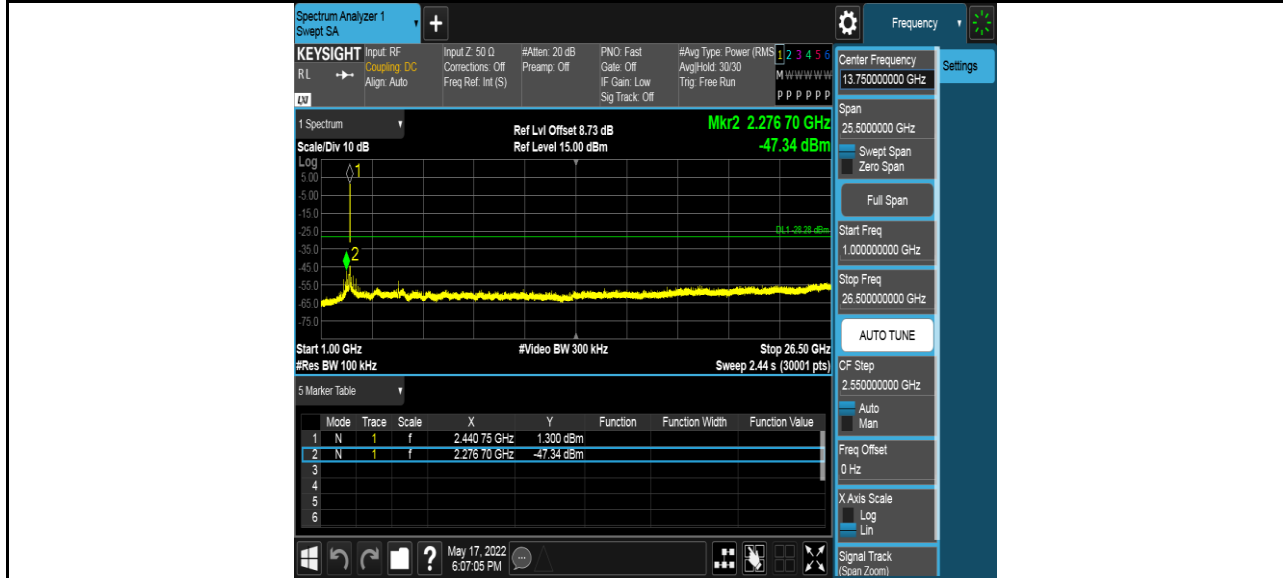

TEST GRAPHS

Antenna 1:

Antenna 2:

PART 3: CONDUCTED SPURIOUS EMISSION

TEST RESULTS TABLE

Test Mode	Test Channel	Result	Verdict
11B	LCH	Refer to the Test Graph	Pass
	MCH	Refer to the Test Graph	Pass
	HCH	Refer to the Test Graph	Pass
11G	LCH	Refer to the Test Graph	Pass
	MCH	Refer to the Test Graph	Pass
	HCH	Refer to the Test Graph	Pass
11N HT20	LCH	Refer to the Test Graph	Pass
	MCH	Refer to the Test Graph	Pass
	HCH	Refer to the Test Graph	Pass
11N HT40	LCH	Refer to the Test Graph	Pass
	MCH	Refer to the Test Graph	Pass
	HCH	Refer to the Test Graph	Pass

TEST GRAPHS

Antenna 1:

Test Mode	Channel	Verdict
11B	LCH	PASS

Test Mode	Channel	Verdict
11B	MCH	PASS

Test Mode	Channel	Verdict
11B	HCH	PASS

Test Mode	Channel	Verdict
11G	LCH	PASS

Test Mode	Channel	Verdict
11G	MCH	PASS

MCH SPURIOUS EMISSION_30MHz~1GHz

MCH SPURIOUS EMISSION_1GHz~26.5GHz

Test Mode	Channel	Verdict
11G	HCH	PASS

Test Mode	Channel	Verdict
11N HT20	LCH	PASS

Test Mode	Channel	Verdict
11N HT20	MCH	PASS

MCH SPURIOUS EMISSION_30MHz~1GHz