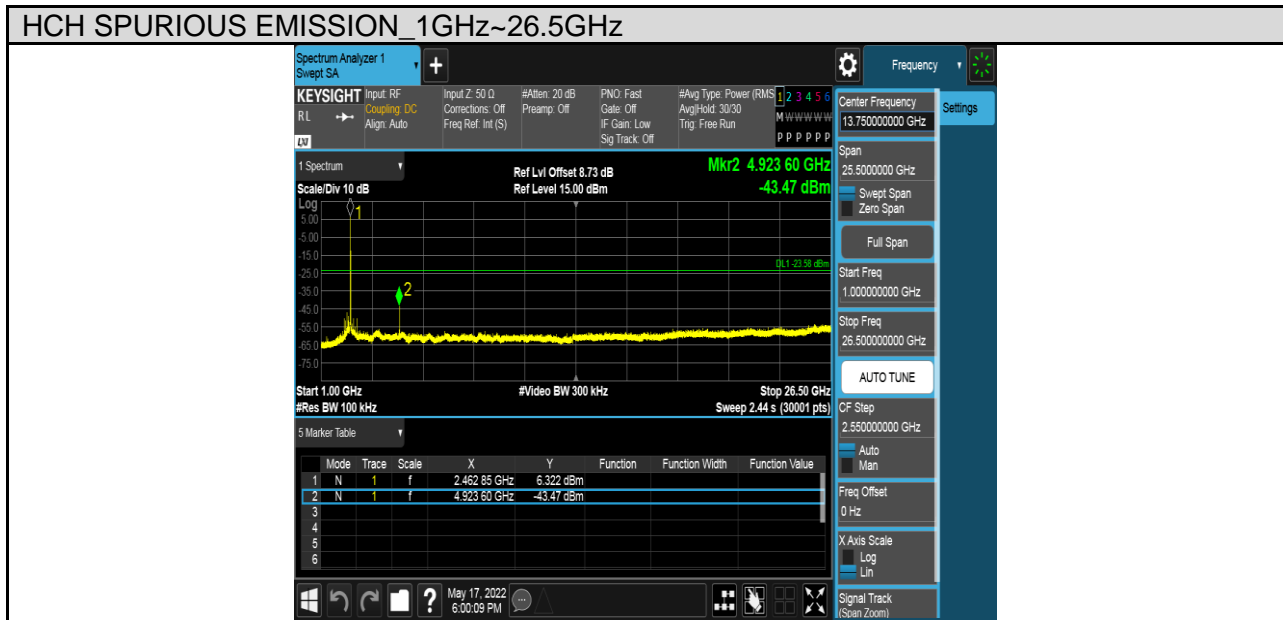

TEST GRAPHS

Antenna 1:

Antenna 2:

PART 3: CONDUCTED SPURIOUS EMISSION

TEST RESULTS TABLE

Test Mode	Test Channel	Result	Verdict
11B	LCH	Refer to the Test Graph	Pass
	MCH	Refer to the Test Graph	Pass
	HCH	Refer to the Test Graph	Pass
11G	LCH	Refer to the Test Graph	Pass
	MCH	Refer to the Test Graph	Pass
	HCH	Refer to the Test Graph	Pass
11N HT20	LCH	Refer to the Test Graph	Pass
	MCH	Refer to the Test Graph	Pass
	HCH	Refer to the Test Graph	Pass
11N HT40	LCH	Refer to the Test Graph	Pass
	MCH	Refer to the Test Graph	Pass
	HCH	Refer to the Test Graph	Pass

TEST GRAPHS

Antenna 1:

Test Mode	Channel	Verdict
11B	LCH	PASS

Test Mode	Channel	Verdict
11B	MCH	PASS

Test Mode	Channel	Verdict
11B	HCH	PASS

Test Mode	Channel	Verdict
11G	LCH	PASS

Test Mode	Channel	Verdict
11G	MCH	PASS

MCH SPURIOUS EMISSION_30MHz~1GHz

MCH SPURIOUS EMISSION_1GHz~26.5GHz

Test Mode	Channel	Verdict
11G	HCH	PASS

Test Mode	Channel	Verdict
11N HT20	LCH	PASS

Test Mode	Channel	Verdict
11N HT20	MCH	PASS

MCH SPURIOUS EMISSION_30MHz~1GHz