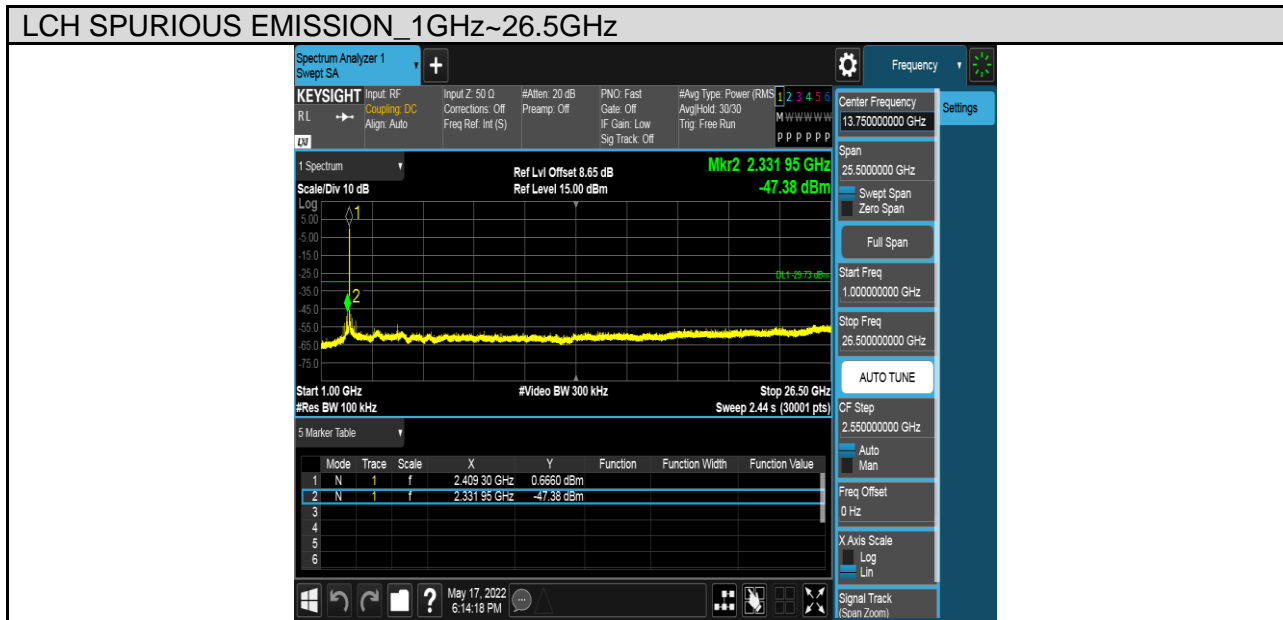

MCH SPURIOUS EMISSION_30MHz~1GHz

MCH SPURIOUS EMISSION_1GHz~26.5GHz

Test Mode	Channel	Verdict
11G	HCH	PASS

Test Mode	Channel	Verdict
11N HT20	LCH	PASS

Test Mode	Channel	Verdict
11N HT20	MCH	PASS

MCH SPURIOUS EMISSION_30MHz~1GHz

MCH SPURIOUS EMISSION_1GHz~26.5GHz

Test Mode	Channel	Verdict
11N HT20	HCH	PASS

Test Mode	Channel	Verdict
11N HT40	LCH	PASS

Test Mode	Channel	Verdict
11N HT40	MCH	PASS

Test Mode	Channel	Verdict
11N HT40	HCH	PASS