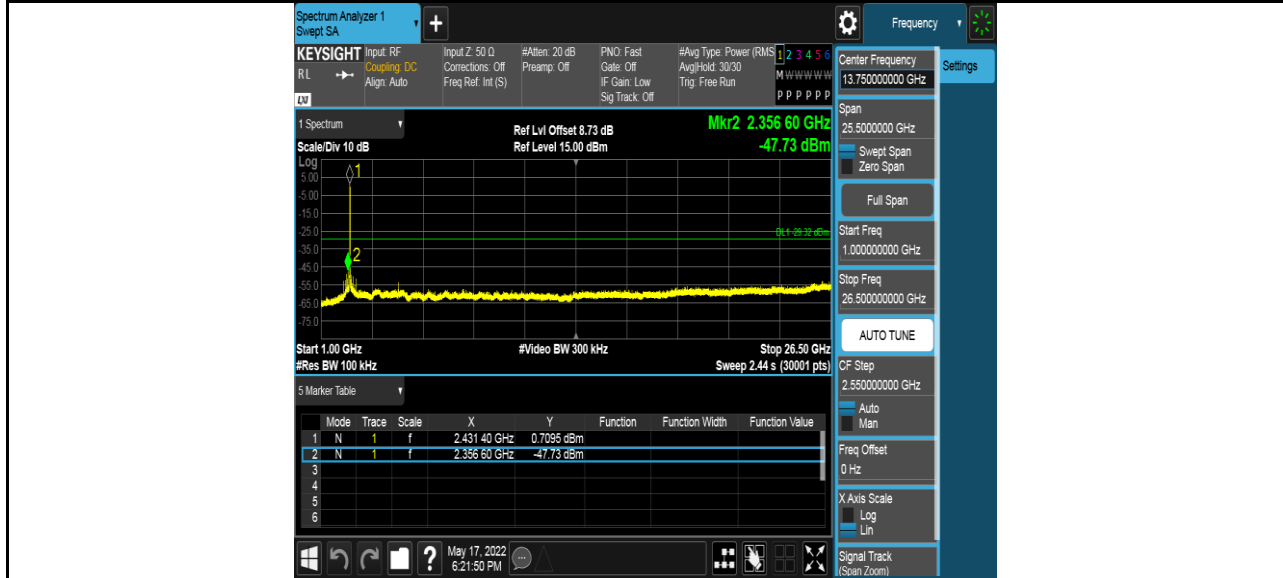

MCH SPURIOUS EMISSION_30MHz~1GHz

MCH SPURIOUS EMISSION_1GHz~26.5GHz

Test Mode	Channel	Verdict
11G	HCH	PASS

Test Mode	Channel	Verdict
11N HT20	LCH	PASS

Test Mode	Channel	Verdict
11N HT20	MCH	PASS

MCH SPURIOUS EMISSION_30MHz~1GHz

MCH SPURIOUS EMISSION_1GHz~26.5GHz

Test Mode	Channel	Verdict
11N HT20	HCH	PASS

Test Mode	Channel	Verdict
11N HT40	LCH	PASS

Test Mode	Channel	Verdict
11N HT40	MCH	PASS

Test Mode	Channel	Verdict
11N HT40	HCH	PASS