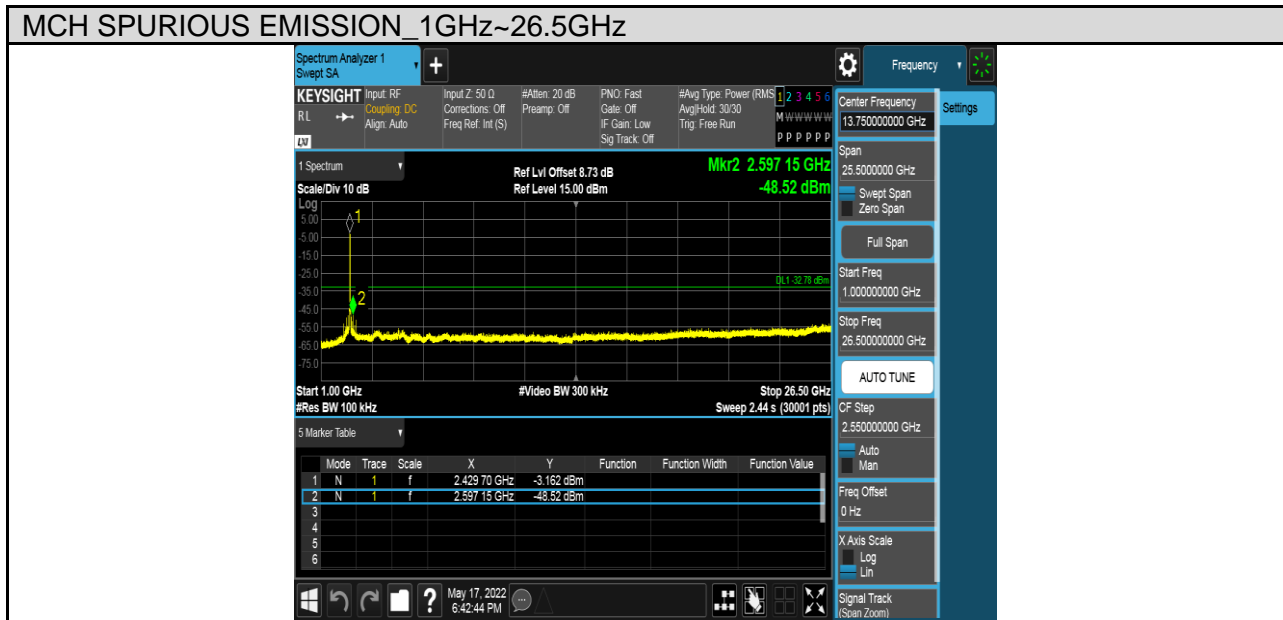

MCH SPURIOUS EMISSION_30MHz~1GHz

MCH SPURIOUS EMISSION_1GHz~26.5GHz

Test Mode	Channel	Verdict
11G	HCH	PASS

Test Mode	Channel	Verdict
11N HT20	LCH	PASS

Test Mode	Channel	Verdict
11N HT20	MCH	PASS

MCH SPURIOUS EMISSION_30MHz~1GHz

MCH SPURIOUS EMISSION_1GHz~26.5GHz

Test Mode	Channel	Verdict
11N HT20	HCH	PASS

Test Mode	Channel	Verdict
11N HT40	LCH	PASS

Test Mode	Channel	Verdict
11N HT40	MCH	PASS

Test Mode	Channel	Verdict
11N HT40	HCH	PASS