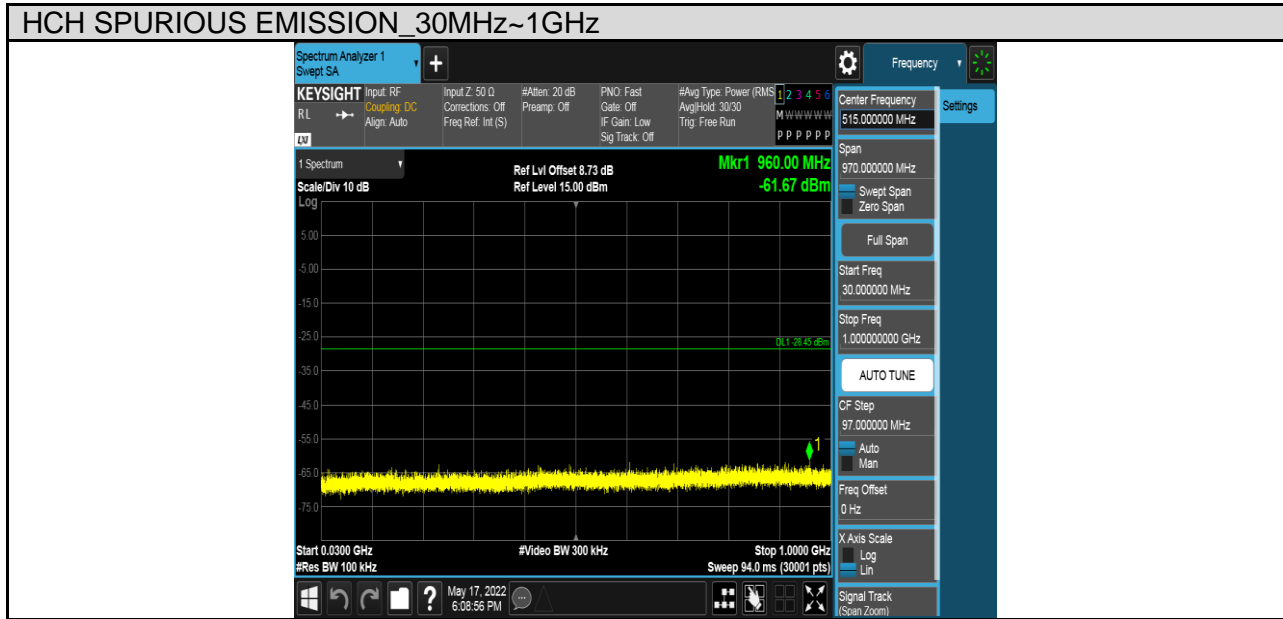

MCH SPURIOUS EMISSION_30MHz~1GHz

MCH SPURIOUS EMISSION_1GHz~26.5GHz

Test Mode	Channel	Verdict
11G	HCH	PASS

Test Mode	Channel	Verdict
11N HT20	LCH	PASS

Test Mode	Channel	Verdict
11N HT20	MCH	PASS

MCH SPURIOUS EMISSION_30MHz~1GHz

MCH SPURIOUS EMISSION_1GHz~26.5GHz

Test Mode	Channel	Verdict
11N HT20	HCH	PASS

Test Mode	Channel	Verdict
11N HT40	LCH	PASS

Test Mode	Channel	Verdict
11N HT40	MCH	PASS

Test Mode	Channel	Verdict
11N HT40	HCH	PASS