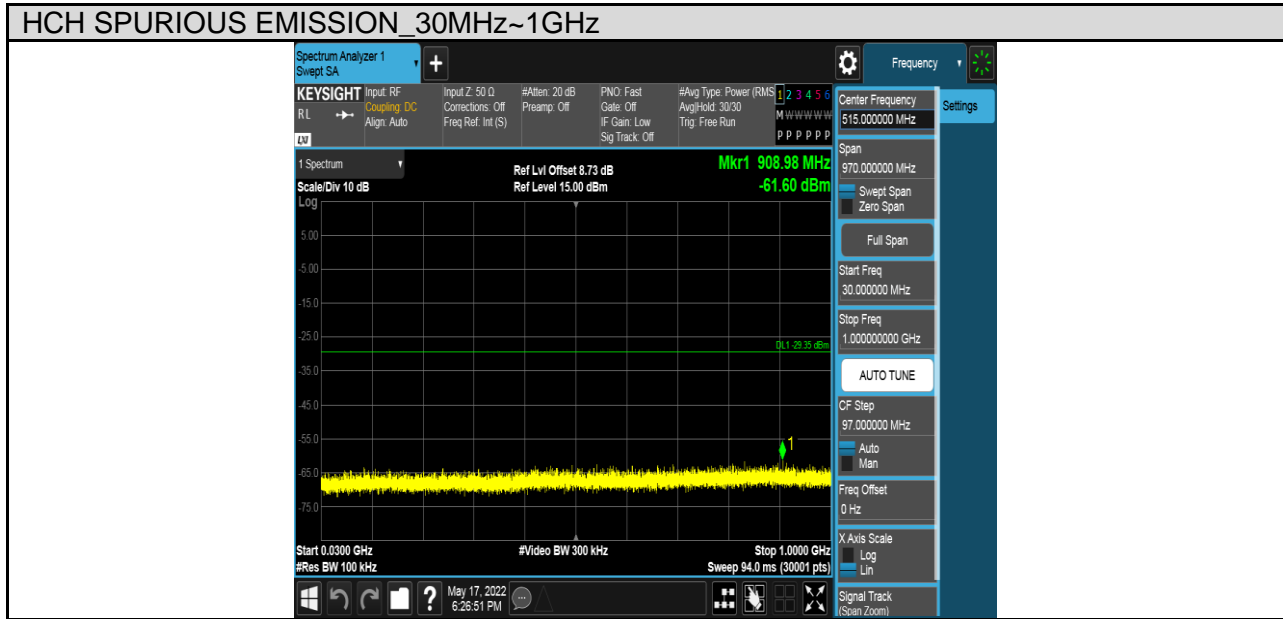

MCH SPURIOUS EMISSION_30MHz~1GHz

MCH SPURIOUS EMISSION_1GHz~26.5GHz

Test Mode	Channel	Verdict
11G	HCH	PASS

Test Mode	Channel	Verdict
11N HT20	LCH	PASS

Test Mode	Channel	Verdict
11N HT20	MCH	PASS

MCH SPURIOUS EMISSION_30MHz~1GHz

MCH SPURIOUS EMISSION_1GHz~26.5GHz

Test Mode	Channel	Verdict
11N HT20	HCH	PASS

Test Mode	Channel	Verdict
11N HT40	LCH	PASS

Test Mode	Channel	Verdict
11N HT40	MCH	PASS

Test Mode	Channel	Verdict
11N HT40	HCH	PASS