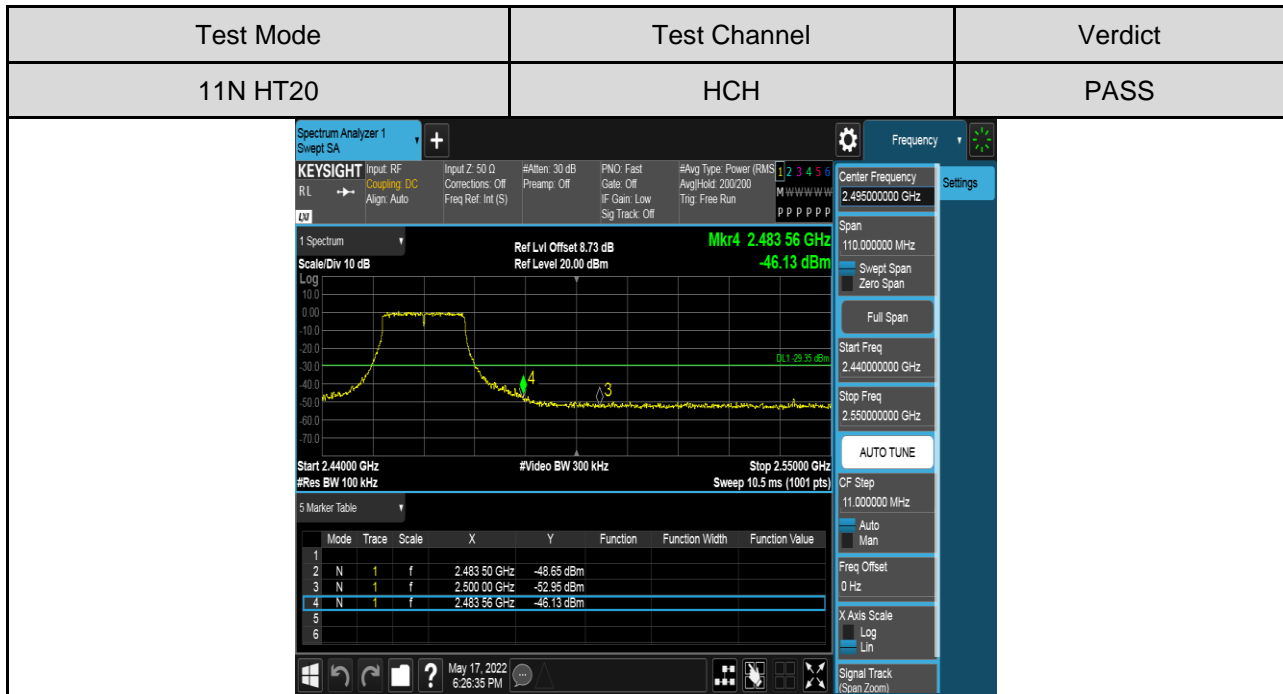

Antenna 2:

PART 2: CONDUCTED BANDEDGE

TEST RESULTS TABLE

Test Mode	Test Channel	Result	Verdict
11B	LCH	Refer to the Test Graph	Pass
	HCH	Refer to the Test Graph	Pass
11G	LCH	Refer to the Test Graph	Pass
	HCH	Refer to the Test Graph	Pass
11N HT20	LCH	Refer to the Test Graph	Pass
	HCH	Refer to the Test Graph	Pass
11N HT40	LCH	Refer to the Test Graph	Pass
	HCH	Refer to the Test Graph	Pass

TEST GRAPHS

Antenna 1:

Antenna 2:

PART 3: CONDUCTED SPURIOUS EMISSION

TEST RESULTS TABLE

Test Mode	Test Channel	Result	Verdict
11B	LCH	Refer to the Test Graph	Pass
	MCH	Refer to the Test Graph	Pass
	HCH	Refer to the Test Graph	Pass
11G	LCH	Refer to the Test Graph	Pass
	MCH	Refer to the Test Graph	Pass
	HCH	Refer to the Test Graph	Pass
11N HT20	LCH	Refer to the Test Graph	Pass
	MCH	Refer to the Test Graph	Pass
	HCH	Refer to the Test Graph	Pass
11N HT40	LCH	Refer to the Test Graph	Pass
	MCH	Refer to the Test Graph	Pass
	HCH	Refer to the Test Graph	Pass