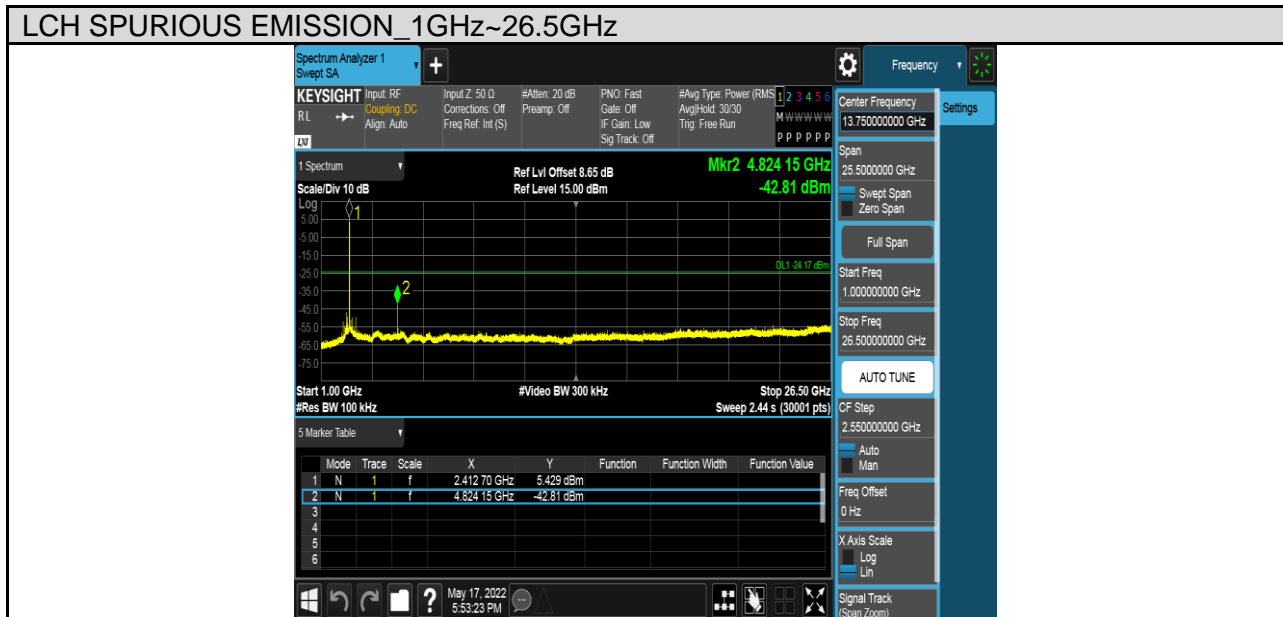

Antenna 2:

PART 2: CONDUCTED BANDEDGE

TEST RESULTS TABLE

Test Mode	Test Channel	Result	Verdict
11B	LCH	Refer to the Test Graph	Pass
	HCH	Refer to the Test Graph	Pass
11G	LCH	Refer to the Test Graph	Pass
	HCH	Refer to the Test Graph	Pass
11N HT20	LCH	Refer to the Test Graph	Pass
	HCH	Refer to the Test Graph	Pass
11N HT40	LCH	Refer to the Test Graph	Pass
	HCH	Refer to the Test Graph	Pass

TEST GRAPHS

Antenna 1:

Antenna 2:

PART 3: CONDUCTED SPURIOUS EMISSION

TEST RESULTS TABLE

Test Mode	Test Channel	Result	Verdict
11B	LCH	Refer to the Test Graph	Pass
	MCH	Refer to the Test Graph	Pass
	HCH	Refer to the Test Graph	Pass
11G	LCH	Refer to the Test Graph	Pass
	MCH	Refer to the Test Graph	Pass
	HCH	Refer to the Test Graph	Pass
11N HT20	LCH	Refer to the Test Graph	Pass
	MCH	Refer to the Test Graph	Pass
	HCH	Refer to the Test Graph	Pass
11N HT40	LCH	Refer to the Test Graph	Pass
	MCH	Refer to the Test Graph	Pass
	HCH	Refer to the Test Graph	Pass

TEST GRAPHS

Antenna 1:

Test Mode	Channel	Verdict
11B	LCH	PASS

Test Mode	Channel	Verdict
11B	MCH	PASS

Test Mode	Channel	Verdict
11B	HCH	PASS

Test Mode	Channel	Verdict
11G	LCH	PASS

Test Mode	Channel	Verdict
11G	MCH	PASS

MCH SPURIOUS EMISSION_30MHz~1GHz

MCH SPURIOUS EMISSION_1GHz~26.5GHz

Test Mode	Channel	Verdict
11G	HCH	PASS

Test Mode	Channel	Verdict
11N HT20	LCH	PASS

Test Mode	Channel	Verdict
11N HT20	MCH	PASS

MCH SPURIOUS EMISSION_30MHz~1GHz