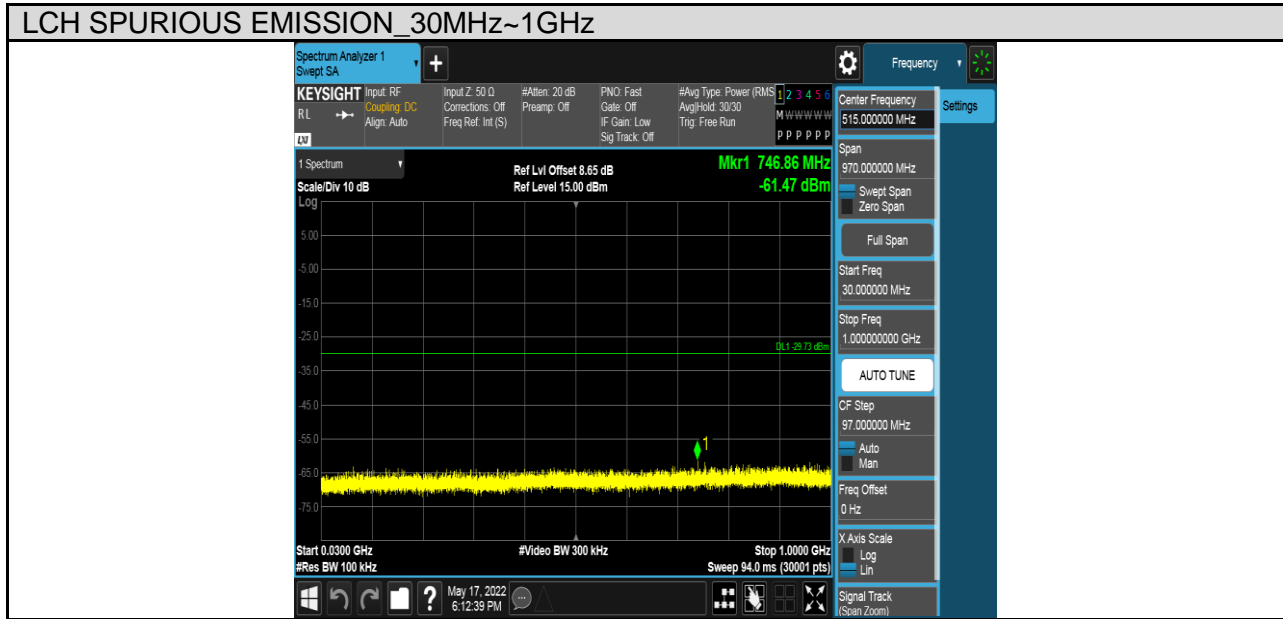

TEST GRAPHS

Antenna 1:

Test Mode	Channel	Verdict
11B	LCH	PASS

Test Mode	Channel	Verdict
11B	MCH	PASS

Test Mode	Channel	Verdict
11B	HCH	PASS

Test Mode	Channel	Verdict
11G	LCH	PASS

Test Mode	Channel	Verdict
11G	MCH	PASS

MCH SPURIOUS EMISSION_30MHz~1GHz

MCH SPURIOUS EMISSION_1GHz~26.5GHz

Test Mode	Channel	Verdict
11G	HCH	PASS

Test Mode	Channel	Verdict
11N HT20	LCH	PASS

Test Mode	Channel	Verdict
11N HT20	MCH	PASS

MCH SPURIOUS EMISSION_30MHz~1GHz

MCH SPURIOUS EMISSION_1GHz~26.5GHz

Test Mode	Channel	Verdict
11N HT20	HCH	PASS

Test Mode	Channel	Verdict
11N HT40	LCH	PASS

Test Mode	Channel	Verdict
11N HT40	MCH	PASS

Test Mode	Channel	Verdict
11N HT40	HCH	PASS