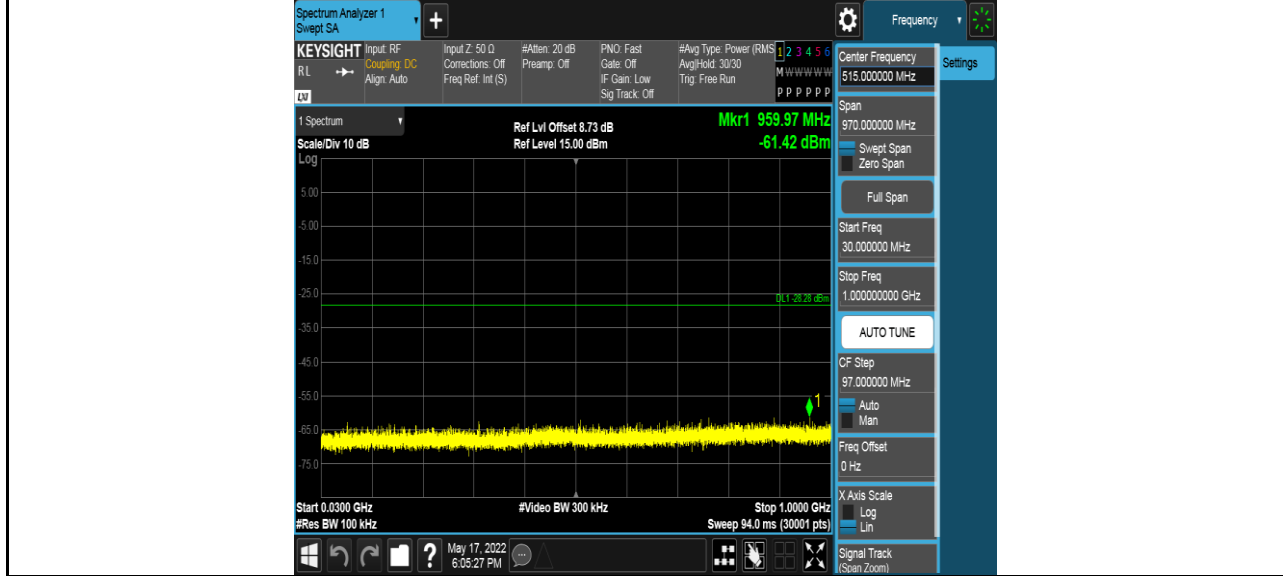

TEST GRAPHS

Antenna 1:

Antenna 2:

PART 3: CONDUCTED SPURIOUS EMISSION

TEST RESULTS TABLE

Test Mode	Test Channel	Result	Verdict
11B	LCH	Refer to the Test Graph	Pass
	MCH	Refer to the Test Graph	Pass
	HCH	Refer to the Test Graph	Pass
11G	LCH	Refer to the Test Graph	Pass
	MCH	Refer to the Test Graph	Pass
	HCH	Refer to the Test Graph	Pass
11N HT20	LCH	Refer to the Test Graph	Pass
	MCH	Refer to the Test Graph	Pass
	HCH	Refer to the Test Graph	Pass
11N HT40	LCH	Refer to the Test Graph	Pass
	MCH	Refer to the Test Graph	Pass
	HCH	Refer to the Test Graph	Pass

TEST GRAPHS

Antenna 1:

Test Mode	Channel	Verdict
11B	LCH	PASS

Test Mode	Channel	Verdict
11B	MCH	PASS

Test Mode	Channel	Verdict
11B	HCH	PASS

Test Mode	Channel	Verdict
11G	LCH	PASS

Test Mode	Channel	Verdict
11G	MCH	PASS

MCH SPURIOUS EMISSION_30MHz~1GHz

MCH SPURIOUS EMISSION_1GHz~26.5GHz

Test Mode	Channel	Verdict
11G	HCH	PASS

Test Mode	Channel	Verdict
11N HT20	LCH	PASS

Test Mode	Channel	Verdict
11N HT20	MCH	PASS

MCH SPURIOUS EMISSION_30MHz~1GHz