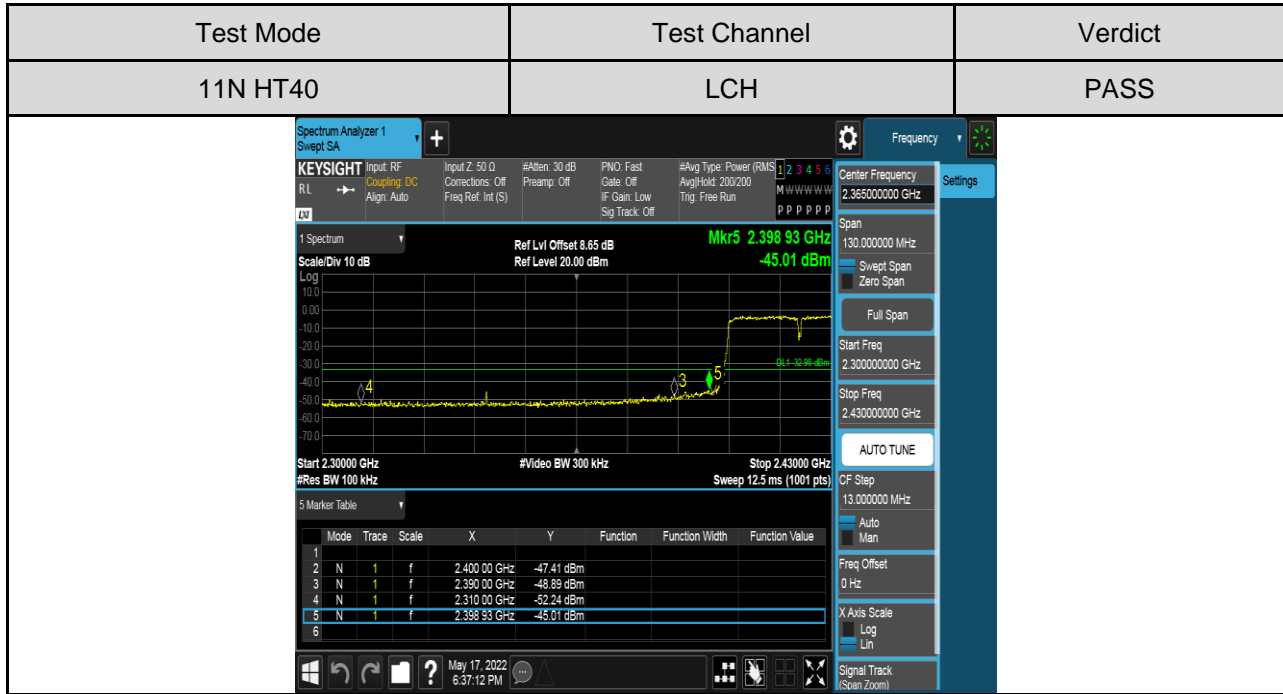

Antenna 2:

PART 2: CONDUCTED BANDEDGE

TEST RESULTS TABLE

Test Mode	Test Channel	Result	Verdict
11B	LCH	Refer to the Test Graph	Pass
	HCH	Refer to the Test Graph	Pass
11G	LCH	Refer to the Test Graph	Pass
	HCH	Refer to the Test Graph	Pass
11N HT20	LCH	Refer to the Test Graph	Pass
	HCH	Refer to the Test Graph	Pass
11N HT40	LCH	Refer to the Test Graph	Pass
	HCH	Refer to the Test Graph	Pass

TEST GRAPHS

Antenna 1:

Antenna 2:

PART 3: CONDUCTED SPURIOUS EMISSION

TEST RESULTS TABLE

Test Mode	Test Channel	Result	Verdict
11B	LCH	Refer to the Test Graph	Pass
	MCH	Refer to the Test Graph	Pass
	HCH	Refer to the Test Graph	Pass
11G	LCH	Refer to the Test Graph	Pass
	MCH	Refer to the Test Graph	Pass
	HCH	Refer to the Test Graph	Pass
11N HT20	LCH	Refer to the Test Graph	Pass
	MCH	Refer to the Test Graph	Pass
	HCH	Refer to the Test Graph	Pass
11N HT40	LCH	Refer to the Test Graph	Pass
	MCH	Refer to the Test Graph	Pass
	HCH	Refer to the Test Graph	Pass

TEST GRAPHS

Antenna 1:

Test Mode	Channel	Verdict
11B	LCH	PASS

Test Mode	Channel	Verdict
11B	MCH	PASS

Test Mode	Channel	Verdict
11B	HCH	PASS

Test Mode	Channel	Verdict
11G	LCH	PASS

Test Mode	Channel	Verdict
11G	MCH	PASS

MCH SPURIOUS EMISSION_30MHz~1GHz

MCH SPURIOUS EMISSION_1GHz~26.5GHz

Test Mode	Channel	Verdict
11G	HCH	PASS

Test Mode	Channel	Verdict
11N HT20	LCH	PASS

Test Mode	Channel	Verdict
11N HT20	MCH	PASS

MCH SPURIOUS EMISSION_30MHz~1GHz