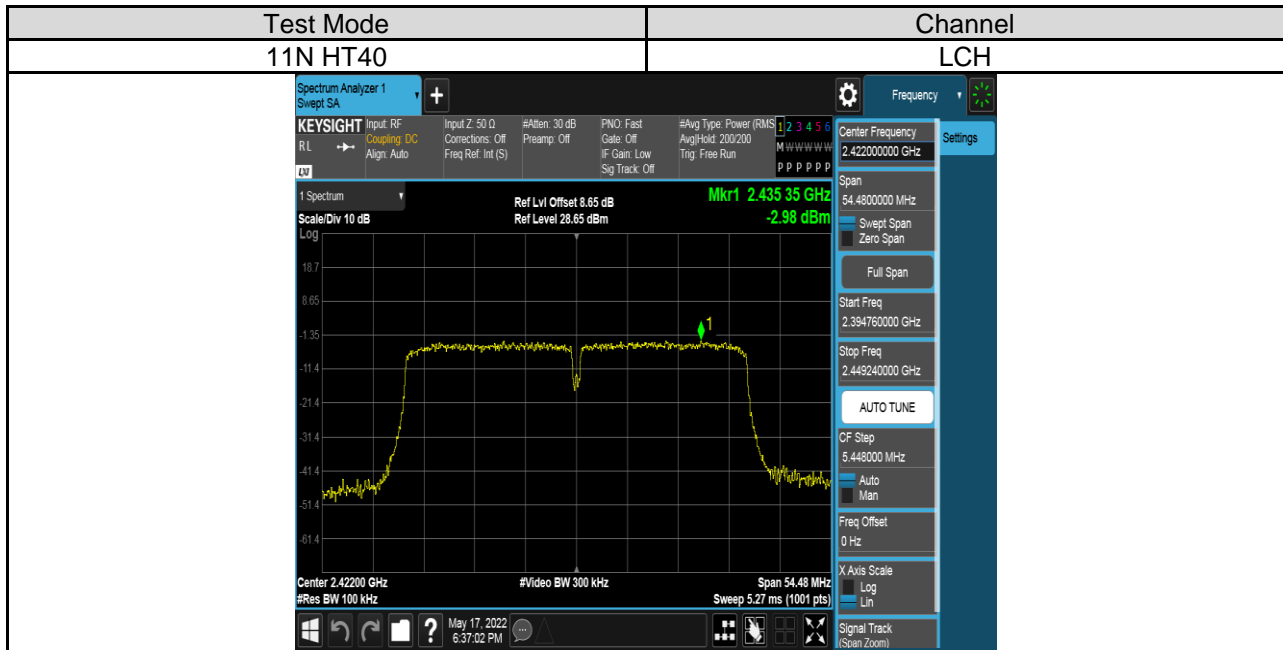

Antenna 2:

PART 2: CONDUCTED BANDEDGE

TEST RESULTS TABLE

Test Mode	Test Channel	Result	Verdict
11B	LCH	Refer to the Test Graph	Pass
	HCH	Refer to the Test Graph	Pass
11G	LCH	Refer to the Test Graph	Pass
	HCH	Refer to the Test Graph	Pass
11N HT20	LCH	Refer to the Test Graph	Pass
	HCH	Refer to the Test Graph	Pass
11N HT40	LCH	Refer to the Test Graph	Pass
	HCH	Refer to the Test Graph	Pass

TEST GRAPHS

Antenna 1:

Antenna 2:

PART 3: CONDUCTED SPURIOUS EMISSION

TEST RESULTS TABLE

Test Mode	Test Channel	Result	Verdict
11B	LCH	Refer to the Test Graph	Pass
	MCH	Refer to the Test Graph	Pass
	HCH	Refer to the Test Graph	Pass
11G	LCH	Refer to the Test Graph	Pass
	MCH	Refer to the Test Graph	Pass
	HCH	Refer to the Test Graph	Pass
11N HT20	LCH	Refer to the Test Graph	Pass
	MCH	Refer to the Test Graph	Pass
	HCH	Refer to the Test Graph	Pass
11N HT40	LCH	Refer to the Test Graph	Pass
	MCH	Refer to the Test Graph	Pass
	HCH	Refer to the Test Graph	Pass