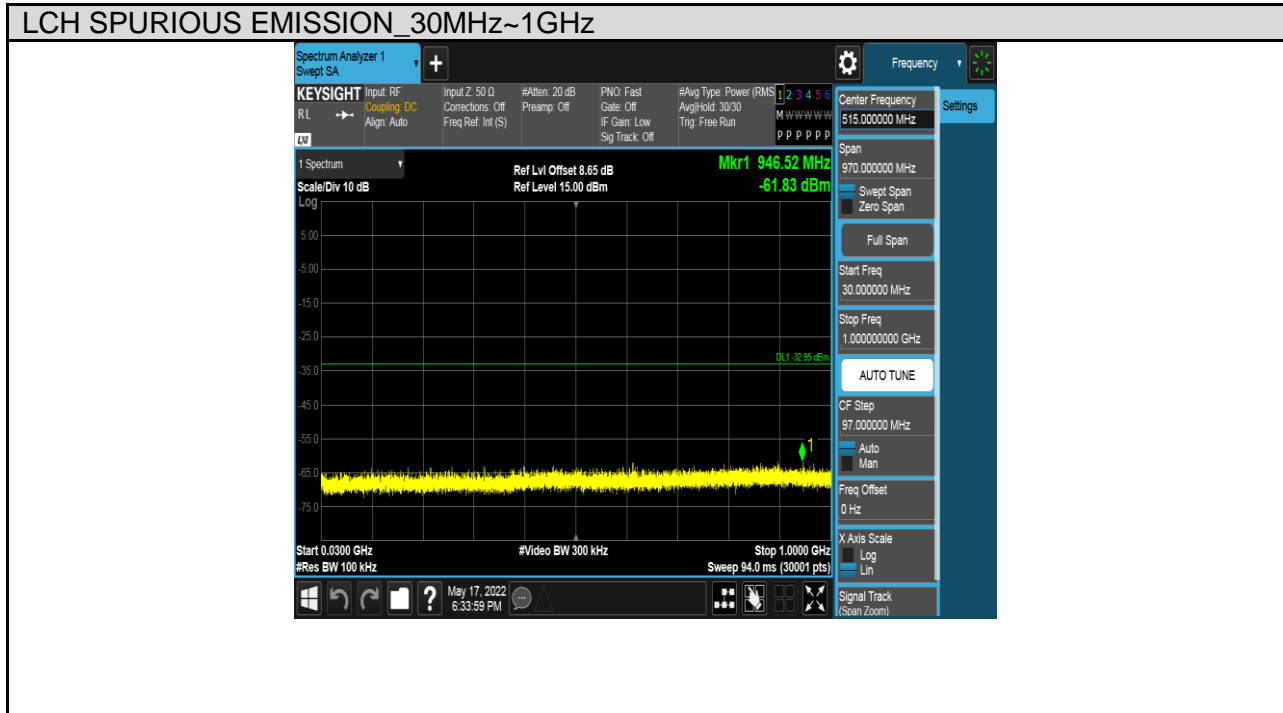

MCH SPURIOUS EMISSION_30MHz~1GHz

MCH SPURIOUS EMISSION_1GHz~26.5GHz

Test Mode	Channel	Verdict
11G	HCH	PASS

Test Mode	Channel	Verdict
11N HT20	LCH	PASS

Test Mode	Channel	Verdict
11N HT20	MCH	PASS

MCH SPURIOUS EMISSION_30MHz~1GHz

MCH SPURIOUS EMISSION_1GHz~26.5GHz

Test Mode	Channel	Verdict
11N HT20	HCH	PASS

Test Mode	Channel	Verdict
11N HT40	LCH	PASS

Test Mode	Channel	Verdict
11N HT40	MCH	PASS

Test Mode	Channel	Verdict
11N HT40	HCH	PASS