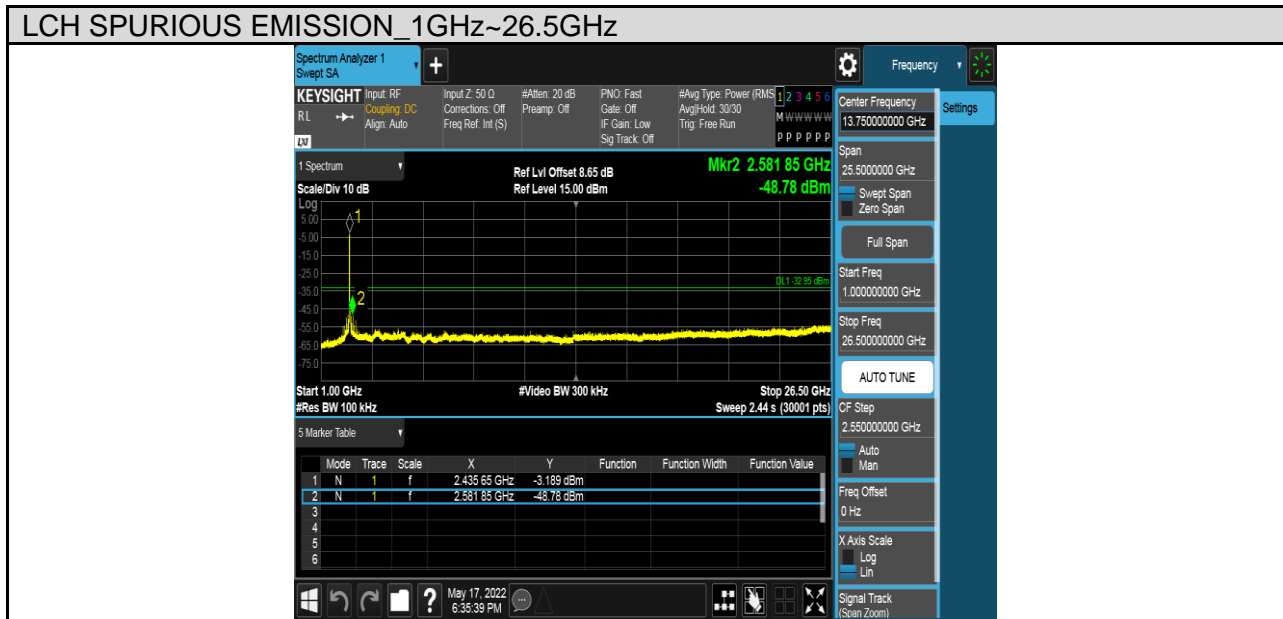

MCH SPURIOUS EMISSION_30MHz~1GHz

MCH SPURIOUS EMISSION_1GHz~26.5GHz

Test Mode	Channel	Verdict
11G	HCH	PASS

Test Mode	Channel	Verdict
11N HT20	LCH	PASS

Test Mode	Channel	Verdict
11N HT20	MCH	PASS

MCH SPURIOUS EMISSION_30MHz~1GHz

MCH SPURIOUS EMISSION_1GHz~26.5GHz

Test Mode	Channel	Verdict
11N HT20	HCH	PASS

Test Mode	Channel	Verdict
11N HT40	LCH	PASS

Test Mode	Channel	Verdict
11N HT40	MCH	PASS

Test Mode	Channel	Verdict
11N HT40	HCH	PASS