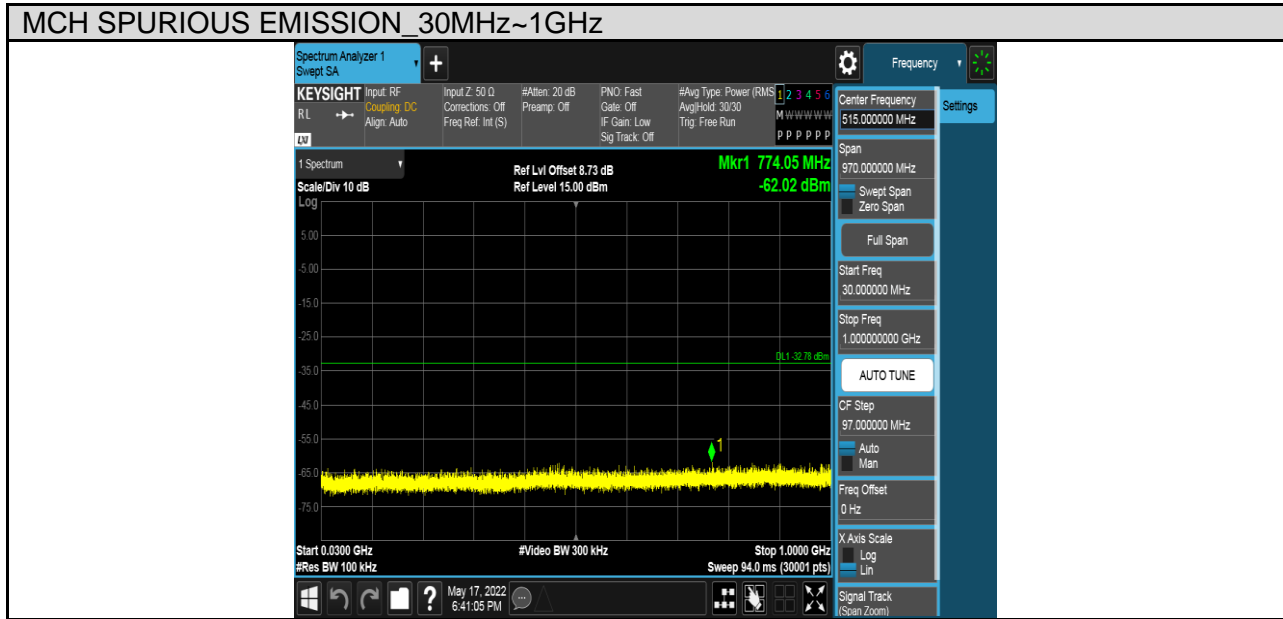

MCH SPURIOUS EMISSION_30MHz~1GHz

MCH SPURIOUS EMISSION_1GHz~26.5GHz

Test Mode	Channel	Verdict
11G	HCH	PASS

Test Mode	Channel	Verdict
11N HT20	LCH	PASS

Test Mode	Channel	Verdict
11N HT20	MCH	PASS

MCH SPURIOUS EMISSION_30MHz~1GHz

MCH SPURIOUS EMISSION_1GHz~26.5GHz

Test Mode	Channel	Verdict
11N HT20	HCH	PASS

Test Mode	Channel	Verdict
11N HT40	LCH	PASS

Test Mode	Channel	Verdict
11N HT40	MCH	PASS

Test Mode	Channel	Verdict
11N HT40	HCH	PASS