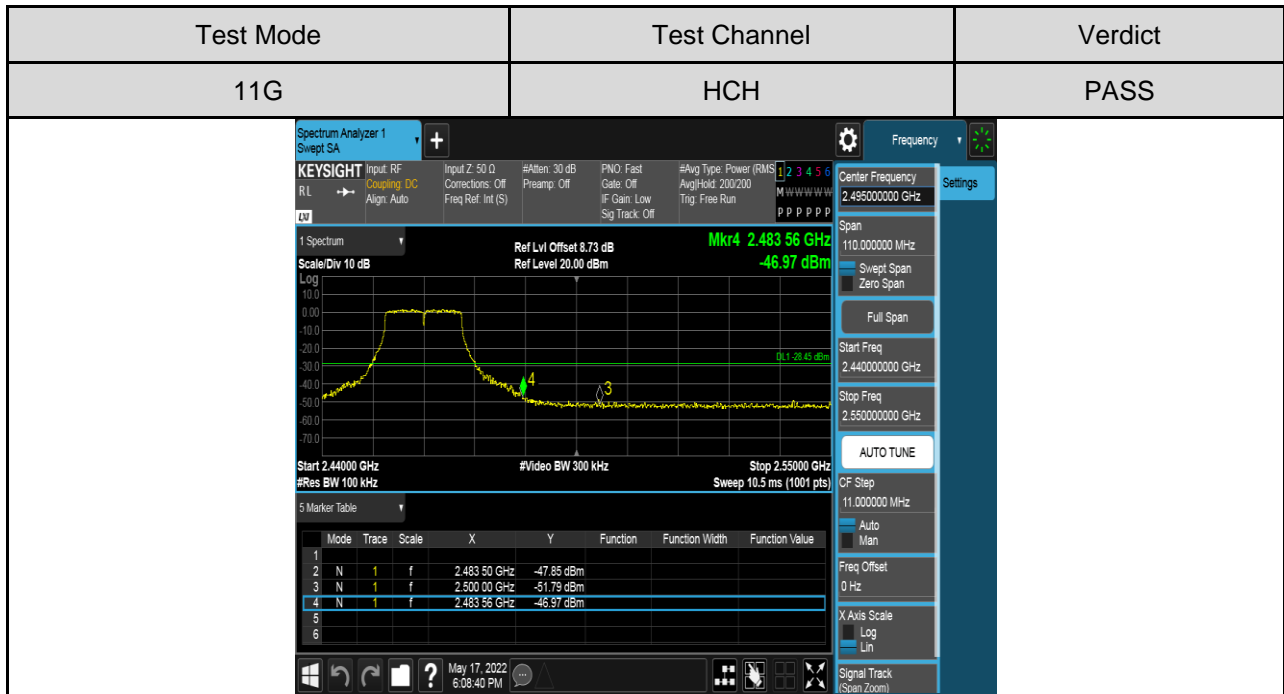

Antenna 2:

PART 2: CONDUCTED BANDEDGE

TEST RESULTS TABLE

Test Mode	Test Channel	Result	Verdict
11B	LCH	Refer to the Test Graph	Pass
	HCH	Refer to the Test Graph	Pass
11G	LCH	Refer to the Test Graph	Pass
	HCH	Refer to the Test Graph	Pass
11N HT20	LCH	Refer to the Test Graph	Pass
	HCH	Refer to the Test Graph	Pass
11N HT40	LCH	Refer to the Test Graph	Pass
	HCH	Refer to the Test Graph	Pass

TEST GRAPHS

Antenna 1:

Antenna 2:

PART 3: CONDUCTED SPURIOUS EMISSION

TEST RESULTS TABLE

Test Mode	Test Channel	Result	Verdict
11B	LCH	Refer to the Test Graph	Pass
	MCH	Refer to the Test Graph	Pass
	HCH	Refer to the Test Graph	Pass
11G	LCH	Refer to the Test Graph	Pass
	MCH	Refer to the Test Graph	Pass
	HCH	Refer to the Test Graph	Pass
11N HT20	LCH	Refer to the Test Graph	Pass
	MCH	Refer to the Test Graph	Pass
	HCH	Refer to the Test Graph	Pass
11N HT40	LCH	Refer to the Test Graph	Pass
	MCH	Refer to the Test Graph	Pass
	HCH	Refer to the Test Graph	Pass