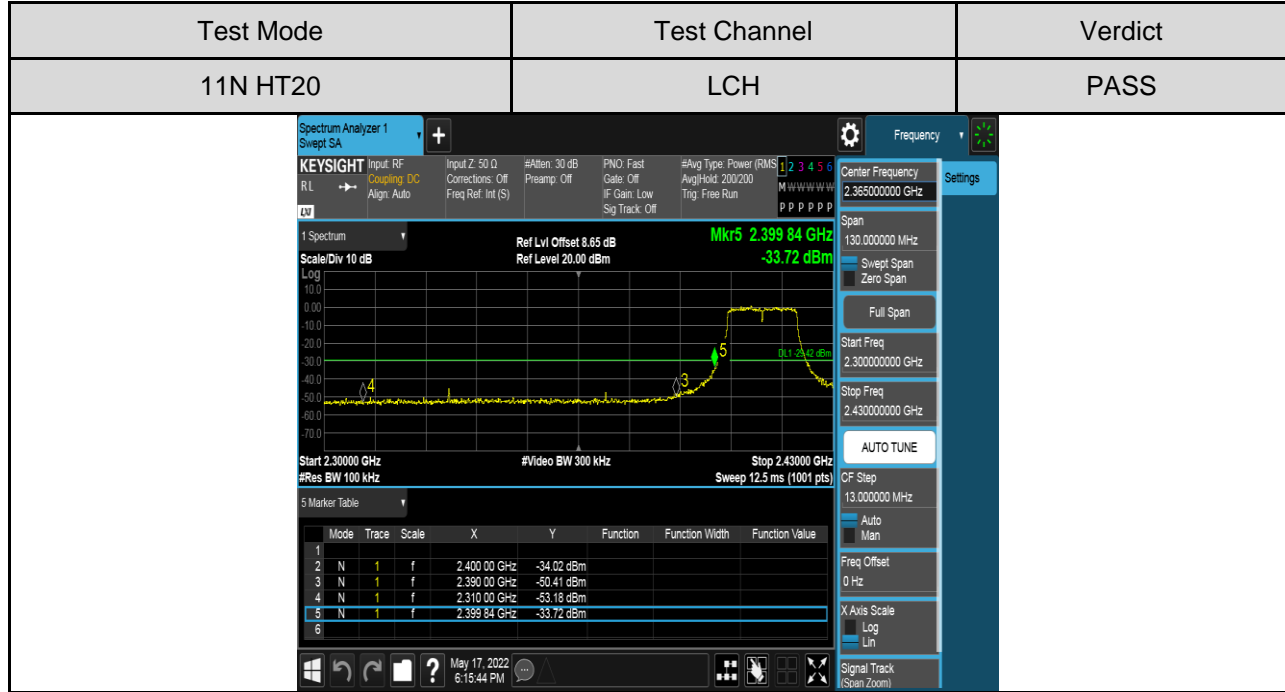

Antenna 2:

PART 2: CONDUCTED BANDEDGE

TEST RESULTS TABLE

Test Mode	Test Channel	Result	Verdict
11B	LCH	Refer to the Test Graph	Pass
	HCH	Refer to the Test Graph	Pass
11G	LCH	Refer to the Test Graph	Pass
	HCH	Refer to the Test Graph	Pass
11N HT20	LCH	Refer to the Test Graph	Pass
	HCH	Refer to the Test Graph	Pass
11N HT40	LCH	Refer to the Test Graph	Pass
	HCH	Refer to the Test Graph	Pass

TEST GRAPHS

Antenna 1:

Antenna 2:

PART 3: CONDUCTED SPURIOUS EMISSION

TEST RESULTS TABLE

Test Mode	Test Channel	Result	Verdict
11B	LCH	Refer to the Test Graph	Pass
	MCH	Refer to the Test Graph	Pass
	HCH	Refer to the Test Graph	Pass
11G	LCH	Refer to the Test Graph	Pass
	MCH	Refer to the Test Graph	Pass
	HCH	Refer to the Test Graph	Pass
11N HT20	LCH	Refer to the Test Graph	Pass
	MCH	Refer to the Test Graph	Pass
	HCH	Refer to the Test Graph	Pass
11N HT40	LCH	Refer to the Test Graph	Pass
	MCH	Refer to the Test Graph	Pass
	HCH	Refer to the Test Graph	Pass

TEST GRAPHS

Antenna 1:

Test Mode	Channel	Verdict
11B	LCH	PASS

Test Mode	Channel	Verdict
11B	MCH	PASS

Test Mode	Channel	Verdict
11B	HCH	PASS

Test Mode	Channel	Verdict
11G	LCH	PASS

Test Mode	Channel	Verdict
11G	MCH	PASS

MCH SPURIOUS EMISSION_30MHz~1GHz

MCH SPURIOUS EMISSION_1GHz~26.5GHz

Test Mode	Channel	Verdict
11G	HCH	PASS

Test Mode	Channel	Verdict
11N HT20	LCH	PASS

Test Mode	Channel	Verdict
11N HT20	MCH	PASS

MCH SPURIOUS EMISSION_30MHz~1GHz