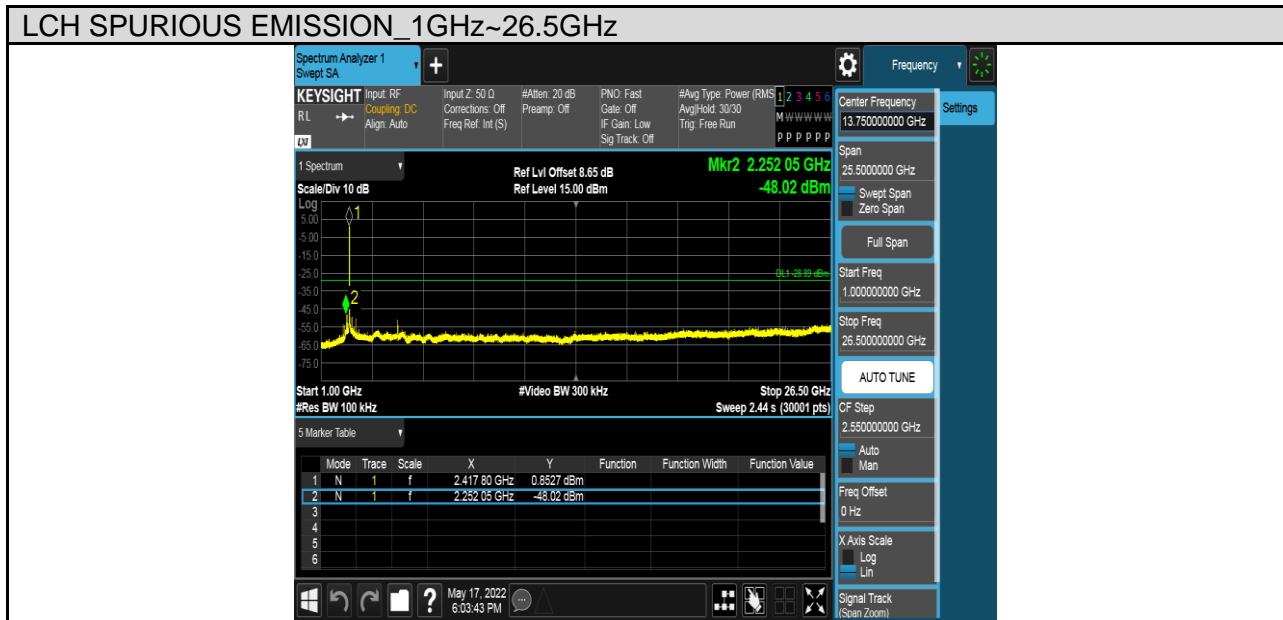

TEST GRAPHS

Antenna 1:

Antenna 2:

PART 3: CONDUCTED SPURIOUS EMISSION

TEST RESULTS TABLE

Test Mode	Test Channel	Result	Verdict
11B	LCH	Refer to the Test Graph	Pass
	MCH	Refer to the Test Graph	Pass
	HCH	Refer to the Test Graph	Pass
11G	LCH	Refer to the Test Graph	Pass
	MCH	Refer to the Test Graph	Pass
	HCH	Refer to the Test Graph	Pass
11N HT20	LCH	Refer to the Test Graph	Pass
	MCH	Refer to the Test Graph	Pass
	HCH	Refer to the Test Graph	Pass
11N HT40	LCH	Refer to the Test Graph	Pass
	MCH	Refer to the Test Graph	Pass
	HCH	Refer to the Test Graph	Pass

TEST GRAPHS

Antenna 1:

Test Mode	Channel	Verdict
11B	LCH	PASS

Test Mode	Channel	Verdict
11B	MCH	PASS

Test Mode	Channel	Verdict
11B	HCH	PASS

Test Mode	Channel	Verdict
11G	LCH	PASS

Test Mode	Channel	Verdict
11G	MCH	PASS

MCH SPURIOUS EMISSION_30MHz~1GHz

MCH SPURIOUS EMISSION_1GHz~26.5GHz

Test Mode	Channel	Verdict
11G	HCH	PASS

Test Mode	Channel	Verdict
11N HT20	LCH	PASS

Test Mode	Channel	Verdict
11N HT20	MCH	PASS

MCH SPURIOUS EMISSION_30MHz~1GHz