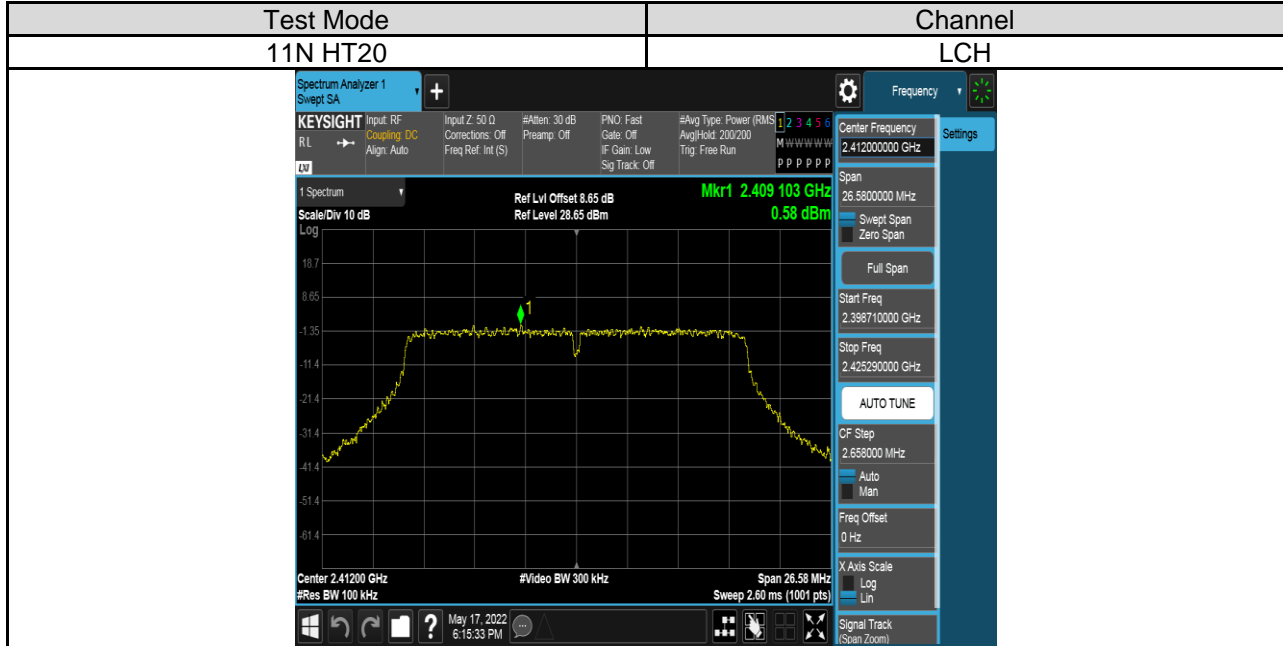

Antenna 2:

PART 2: CONDUCTED BANDEDGE

TEST RESULTS TABLE

Test Mode	Test Channel	Result	Verdict
11B	LCH	Refer to the Test Graph	Pass
	HCH	Refer to the Test Graph	Pass
11G	LCH	Refer to the Test Graph	Pass
	HCH	Refer to the Test Graph	Pass
11N HT20	LCH	Refer to the Test Graph	Pass
	HCH	Refer to the Test Graph	Pass
11N HT40	LCH	Refer to the Test Graph	Pass
	HCH	Refer to the Test Graph	Pass

TEST GRAPHS

Antenna 1:

Antenna 2:

PART 3: CONDUCTED SPURIOUS EMISSION

TEST RESULTS TABLE

Test Mode	Test Channel	Result	Verdict
11B	LCH	Refer to the Test Graph	Pass
	MCH	Refer to the Test Graph	Pass
	HCH	Refer to the Test Graph	Pass
11G	LCH	Refer to the Test Graph	Pass
	MCH	Refer to the Test Graph	Pass
	HCH	Refer to the Test Graph	Pass
11N HT20	LCH	Refer to the Test Graph	Pass
	MCH	Refer to the Test Graph	Pass
	HCH	Refer to the Test Graph	Pass
11N HT40	LCH	Refer to the Test Graph	Pass
	MCH	Refer to the Test Graph	Pass
	HCH	Refer to the Test Graph	Pass