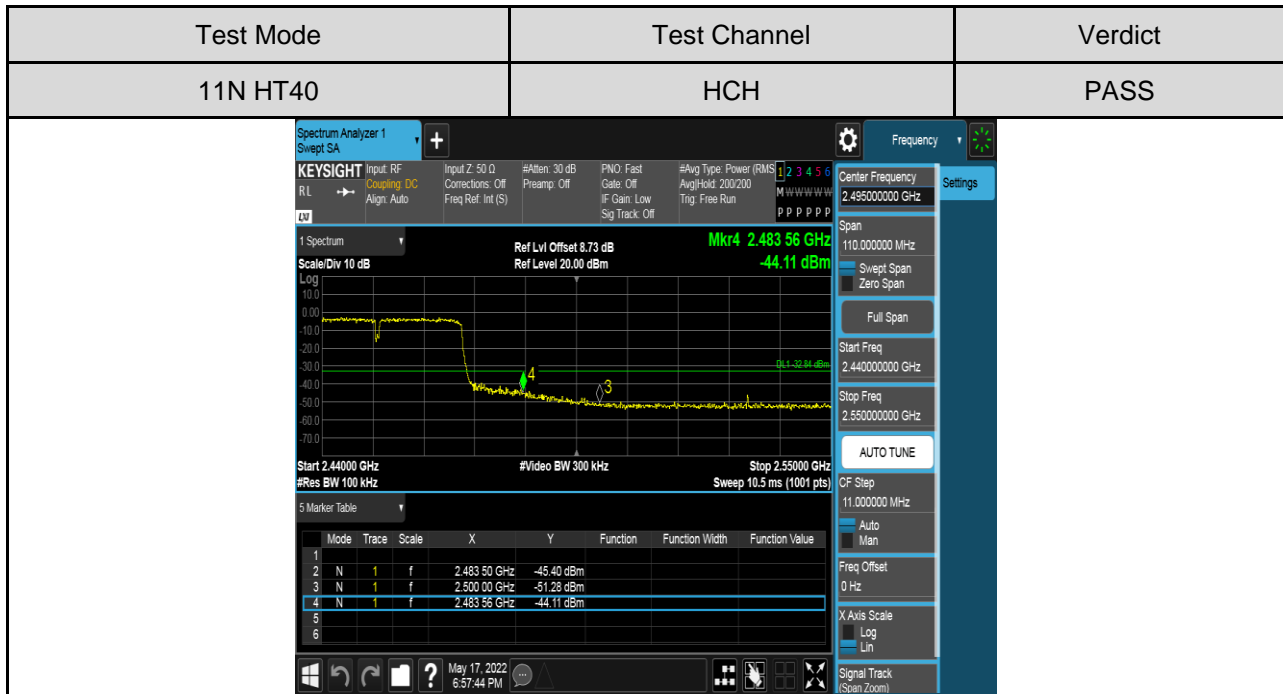

Antenna 2:

PART 2: CONDUCTED BANDEDGE

TEST RESULTS TABLE

Test Mode	Test Channel	Result	Verdict
11B	LCH	Refer to the Test Graph	Pass
	HCH	Refer to the Test Graph	Pass
11G	LCH	Refer to the Test Graph	Pass
	HCH	Refer to the Test Graph	Pass
11N HT20	LCH	Refer to the Test Graph	Pass
	HCH	Refer to the Test Graph	Pass
11N HT40	LCH	Refer to the Test Graph	Pass
	HCH	Refer to the Test Graph	Pass

TEST GRAPHS

Antenna 1:

Antenna 2:

PART 3: CONDUCTED SPURIOUS EMISSION

TEST RESULTS TABLE

Test Mode	Test Channel	Result	Verdict
11B	LCH	Refer to the Test Graph	Pass
	MCH	Refer to the Test Graph	Pass
	HCH	Refer to the Test Graph	Pass
11G	LCH	Refer to the Test Graph	Pass
	MCH	Refer to the Test Graph	Pass
	HCH	Refer to the Test Graph	Pass
11N HT20	LCH	Refer to the Test Graph	Pass
	MCH	Refer to the Test Graph	Pass
	HCH	Refer to the Test Graph	Pass
11N HT40	LCH	Refer to the Test Graph	Pass
	MCH	Refer to the Test Graph	Pass
	HCH	Refer to the Test Graph	Pass

TEST GRAPHS

Antenna 1:

Test Mode	Channel	Verdict
11B	LCH	PASS

Test Mode	Channel	Verdict
11B	MCH	PASS

Test Mode	Channel	Verdict
11B	HCH	PASS

Test Mode	Channel	Verdict
11G	LCH	PASS

Test Mode	Channel	Verdict
11G	MCH	PASS

MCH SPURIOUS EMISSION_30MHz~1GHz

MCH SPURIOUS EMISSION_1GHz~26.5GHz

Test Mode	Channel	Verdict
11G	HCH	PASS

Test Mode	Channel	Verdict
11N HT20	LCH	PASS

Test Mode	Channel	Verdict
11N HT20	MCH	PASS

MCH SPURIOUS EMISSION_30MHz~1GHz