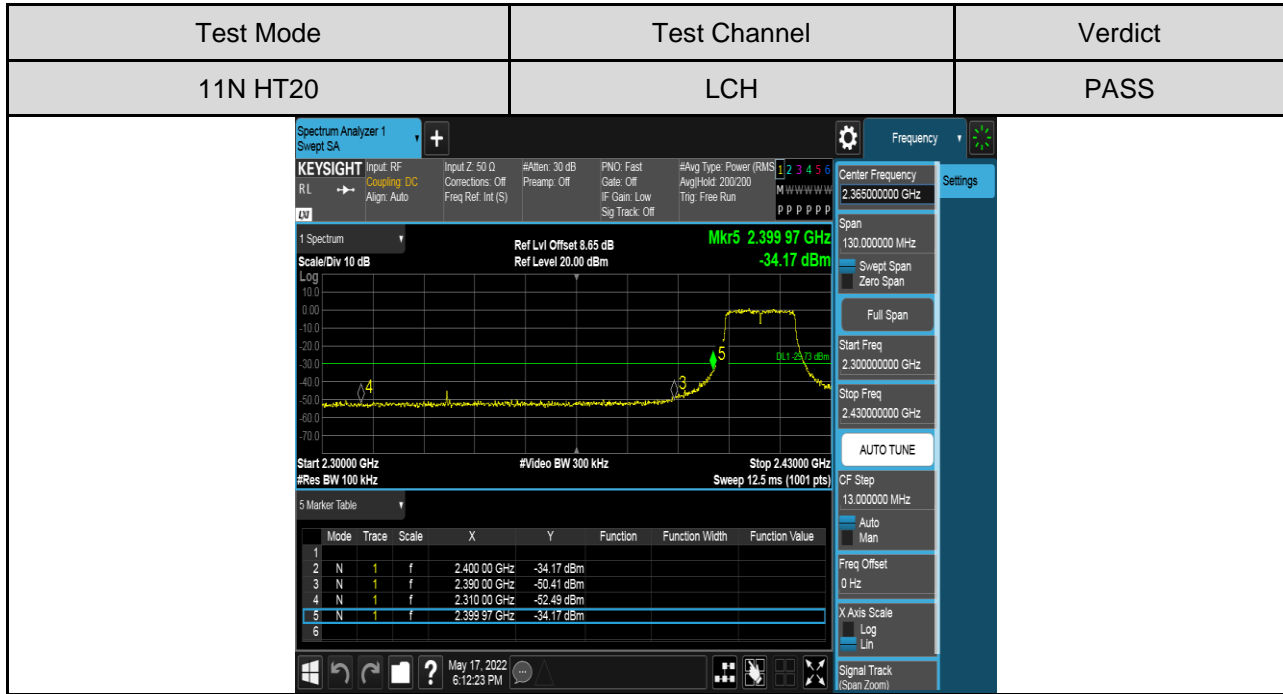

Antenna 2:

PART 2: CONDUCTED BANDEDGE

TEST RESULTS TABLE

Test Mode	Test Channel	Result	Verdict
11B	LCH	Refer to the Test Graph	Pass
	HCH	Refer to the Test Graph	Pass
11G	LCH	Refer to the Test Graph	Pass
	HCH	Refer to the Test Graph	Pass
11N HT20	LCH	Refer to the Test Graph	Pass
	HCH	Refer to the Test Graph	Pass
11N HT40	LCH	Refer to the Test Graph	Pass
	HCH	Refer to the Test Graph	Pass

TEST GRAPHS

Antenna 1:

Antenna 2:

PART 3: CONDUCTED SPURIOUS EMISSION

TEST RESULTS TABLE

Test Mode	Test Channel	Result	Verdict
11B	LCH	Refer to the Test Graph	Pass
	MCH	Refer to the Test Graph	Pass
	HCH	Refer to the Test Graph	Pass
11G	LCH	Refer to the Test Graph	Pass
	MCH	Refer to the Test Graph	Pass
	HCH	Refer to the Test Graph	Pass
11N HT20	LCH	Refer to the Test Graph	Pass
	MCH	Refer to the Test Graph	Pass
	HCH	Refer to the Test Graph	Pass
11N HT40	LCH	Refer to the Test Graph	Pass
	MCH	Refer to the Test Graph	Pass
	HCH	Refer to the Test Graph	Pass