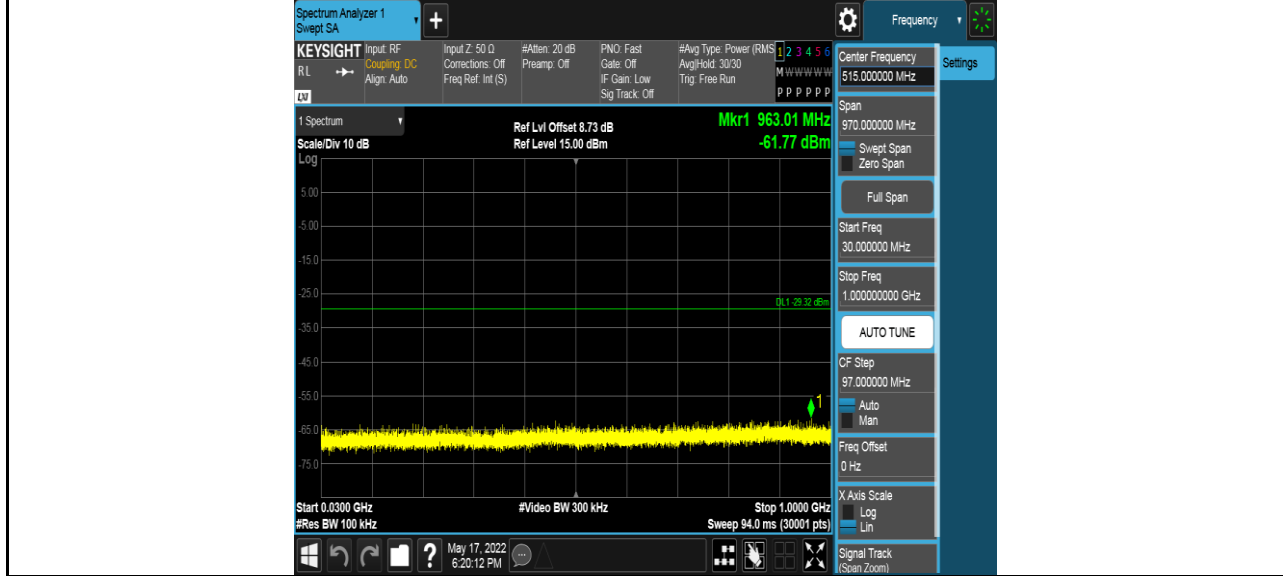

MCH SPURIOUS EMISSION_30MHz~1GHz

MCH SPURIOUS EMISSION_1GHz~26.5GHz

Test Mode	Channel	Verdict
11G	HCH	PASS

Test Mode	Channel	Verdict
11N HT20	LCH	PASS

Test Mode	Channel	Verdict
11N HT20	MCH	PASS

MCH SPURIOUS EMISSION_30MHz~1GHz

MCH SPURIOUS EMISSION_1GHz~26.5GHz

Test Mode	Channel	Verdict
11N HT20	HCH	PASS

Test Mode	Channel	Verdict
11N HT40	LCH	PASS

Test Mode	Channel	Verdict
11N HT40	MCH	PASS

Test Mode	Channel	Verdict
11N HT40	HCH	PASS