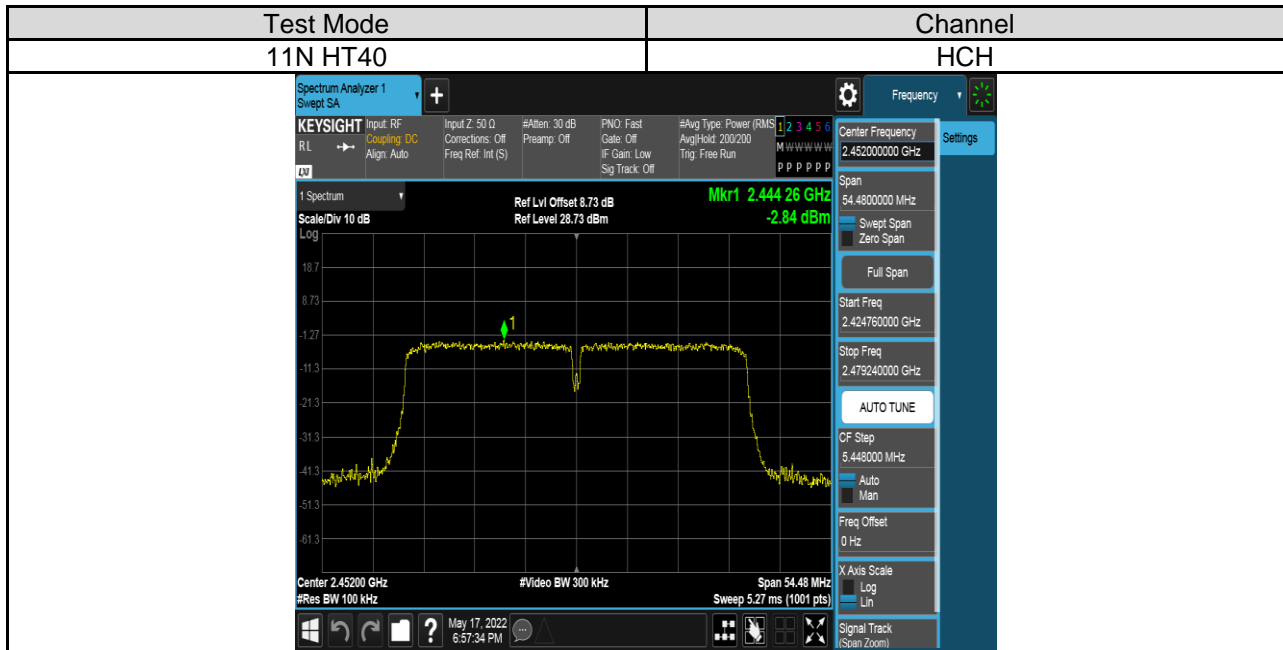

Antenna 2:

PART 2: CONDUCTED BANDEDGE

TEST RESULTS TABLE

Test Mode	Test Channel	Result	Verdict
11B	LCH	Refer to the Test Graph	Pass
	HCH	Refer to the Test Graph	Pass
11G	LCH	Refer to the Test Graph	Pass
	HCH	Refer to the Test Graph	Pass
11N HT20	LCH	Refer to the Test Graph	Pass
	HCH	Refer to the Test Graph	Pass
11N HT40	LCH	Refer to the Test Graph	Pass
	HCH	Refer to the Test Graph	Pass

TEST GRAPHS

Antenna 1:

Antenna 2:

PART 3: CONDUCTED SPURIOUS EMISSION

TEST RESULTS TABLE

Test Mode	Test Channel	Result	Verdict
11B	LCH	Refer to the Test Graph	Pass
	MCH	Refer to the Test Graph	Pass
	HCH	Refer to the Test Graph	Pass
11G	LCH	Refer to the Test Graph	Pass
	MCH	Refer to the Test Graph	Pass
	HCH	Refer to the Test Graph	Pass
11N HT20	LCH	Refer to the Test Graph	Pass
	MCH	Refer to the Test Graph	Pass
	HCH	Refer to the Test Graph	Pass
11N HT40	LCH	Refer to the Test Graph	Pass
	MCH	Refer to the Test Graph	Pass
	HCH	Refer to the Test Graph	Pass