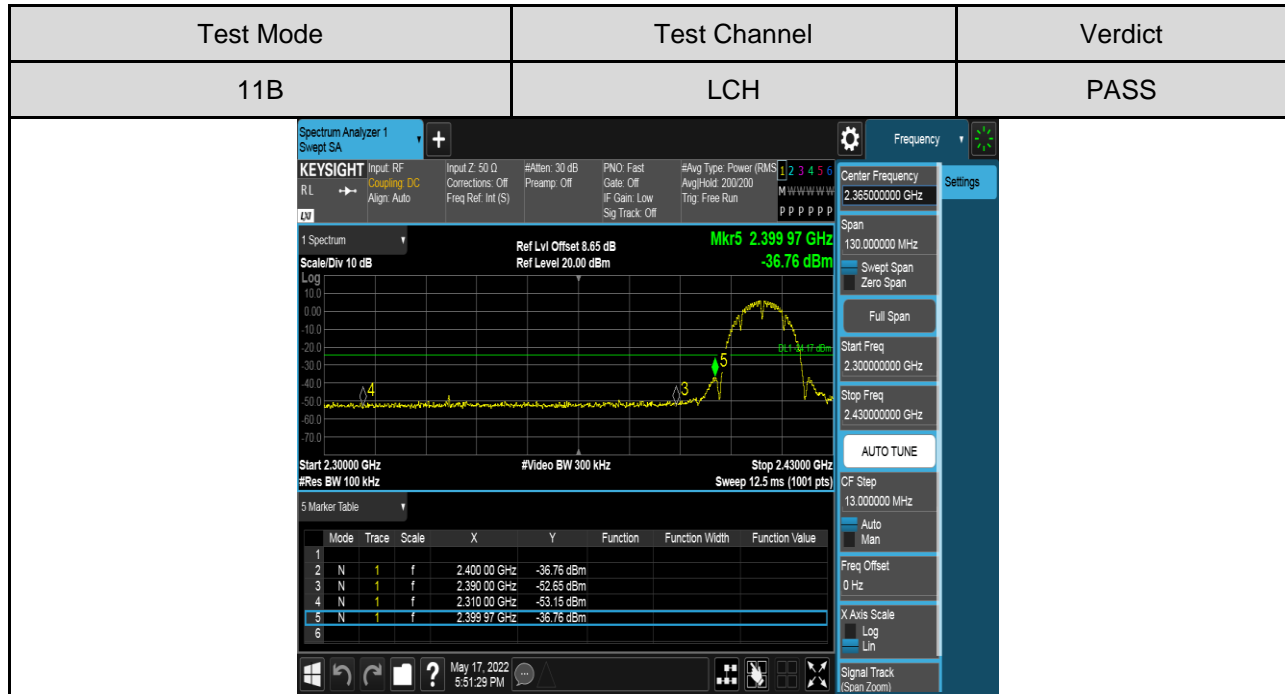

Antenna 2:

PART 2: CONDUCTED BANDEDGE

TEST RESULTS TABLE

Test Mode	Test Channel	Result	Verdict
11B	LCH	Refer to the Test Graph	Pass
	HCH	Refer to the Test Graph	Pass
11G	LCH	Refer to the Test Graph	Pass
	HCH	Refer to the Test Graph	Pass
11N HT20	LCH	Refer to the Test Graph	Pass
	HCH	Refer to the Test Graph	Pass
11N HT40	LCH	Refer to the Test Graph	Pass
	HCH	Refer to the Test Graph	Pass

TEST GRAPHS

Antenna 1:

Antenna 2:

PART 3: CONDUCTED SPURIOUS EMISSION

TEST RESULTS TABLE

Test Mode	Test Channel	Result	Verdict
11B	LCH	Refer to the Test Graph	Pass
	MCH	Refer to the Test Graph	Pass
	HCH	Refer to the Test Graph	Pass
11G	LCH	Refer to the Test Graph	Pass
	MCH	Refer to the Test Graph	Pass
	HCH	Refer to the Test Graph	Pass
11N HT20	LCH	Refer to the Test Graph	Pass
	MCH	Refer to the Test Graph	Pass
	HCH	Refer to the Test Graph	Pass
11N HT40	LCH	Refer to the Test Graph	Pass
	MCH	Refer to the Test Graph	Pass
	HCH	Refer to the Test Graph	Pass