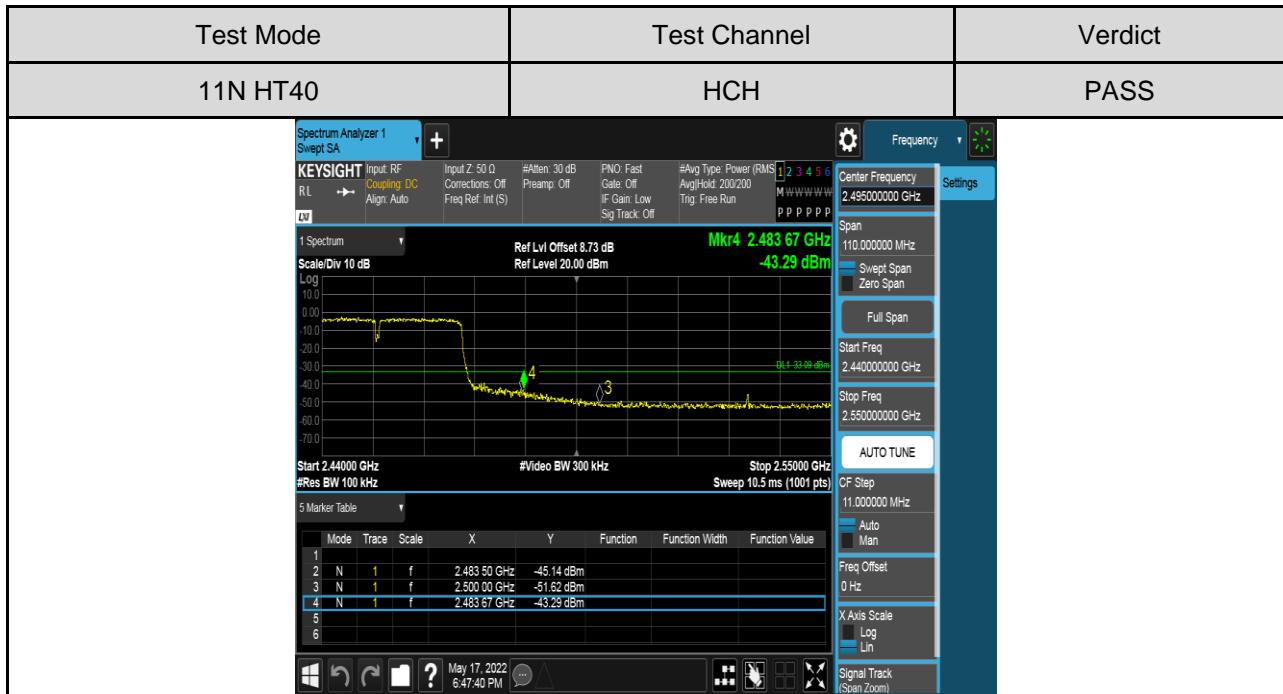

Antenna 2:

PART 2: CONDUCTED BANDEDGE

TEST RESULTS TABLE

Test Mode	Test Channel	Result	Verdict
11B	LCH	Refer to the Test Graph	Pass
	HCH	Refer to the Test Graph	Pass
11G	LCH	Refer to the Test Graph	Pass
	HCH	Refer to the Test Graph	Pass
11N HT20	LCH	Refer to the Test Graph	Pass
	HCH	Refer to the Test Graph	Pass
11N HT40	LCH	Refer to the Test Graph	Pass
	HCH	Refer to the Test Graph	Pass

TEST GRAPHS

Antenna 1:

Antenna 2:

PART 3: CONDUCTED SPURIOUS EMISSION

TEST RESULTS TABLE

Test Mode	Test Channel	Result	Verdict
11B	LCH	Refer to the Test Graph	Pass
	MCH	Refer to the Test Graph	Pass
	HCH	Refer to the Test Graph	Pass
11G	LCH	Refer to the Test Graph	Pass
	MCH	Refer to the Test Graph	Pass
	HCH	Refer to the Test Graph	Pass
11N HT20	LCH	Refer to the Test Graph	Pass
	MCH	Refer to the Test Graph	Pass
	HCH	Refer to the Test Graph	Pass
11N HT40	LCH	Refer to the Test Graph	Pass
	MCH	Refer to the Test Graph	Pass
	HCH	Refer to the Test Graph	Pass