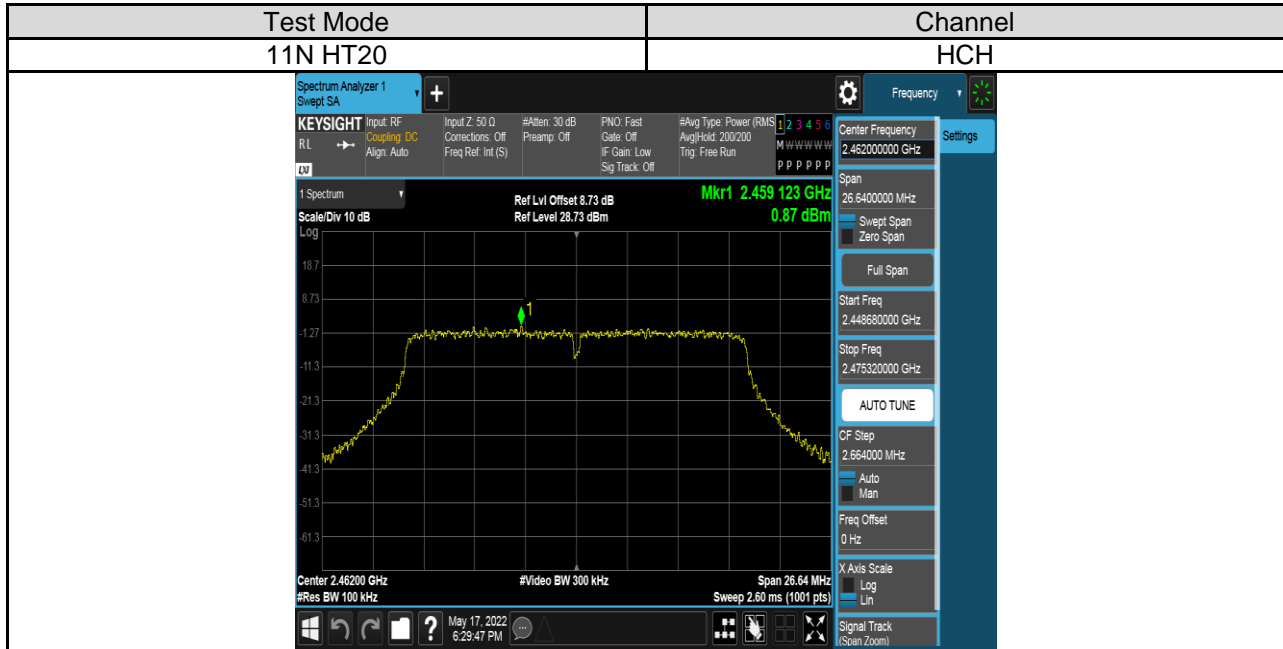

Antenna 2:

PART 2: CONDUCTED BANDEDGE

TEST RESULTS TABLE

Test Mode	Test Channel	Result	Verdict
11B	LCH	Refer to the Test Graph	Pass
	HCH	Refer to the Test Graph	Pass
11G	LCH	Refer to the Test Graph	Pass
	HCH	Refer to the Test Graph	Pass
11N HT20	LCH	Refer to the Test Graph	Pass
	HCH	Refer to the Test Graph	Pass
11N HT40	LCH	Refer to the Test Graph	Pass
	HCH	Refer to the Test Graph	Pass

TEST GRAPHS

Antenna 1:

Antenna 2:

PART 3: CONDUCTED SPURIOUS EMISSION

TEST RESULTS TABLE

Test Mode	Test Channel	Result	Verdict
11B	LCH	Refer to the Test Graph	Pass
	MCH	Refer to the Test Graph	Pass
	HCH	Refer to the Test Graph	Pass
11G	LCH	Refer to the Test Graph	Pass
	MCH	Refer to the Test Graph	Pass
	HCH	Refer to the Test Graph	Pass
11N HT20	LCH	Refer to the Test Graph	Pass
	MCH	Refer to the Test Graph	Pass
	HCH	Refer to the Test Graph	Pass
11N HT40	LCH	Refer to the Test Graph	Pass
	MCH	Refer to the Test Graph	Pass
	HCH	Refer to the Test Graph	Pass