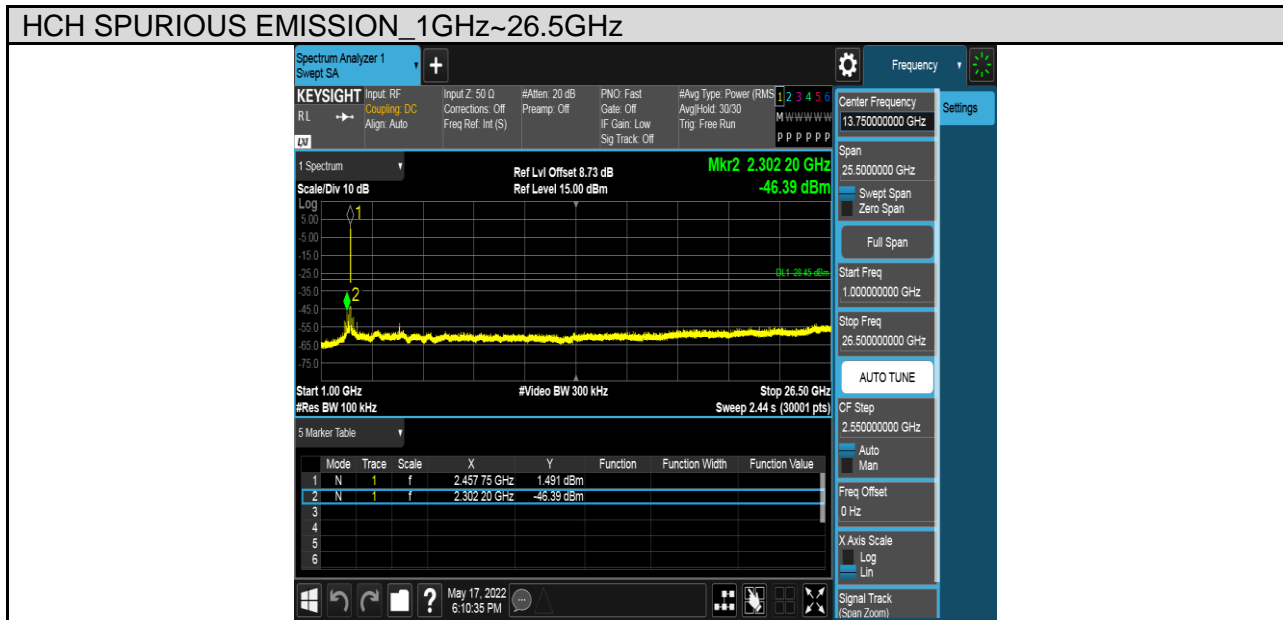

MCH SPURIOUS EMISSION_30MHz~1GHz

MCH SPURIOUS EMISSION_1GHz~26.5GHz

Test Mode	Channel	Verdict
11G	HCH	PASS

Test Mode	Channel	Verdict
11N HT20	LCH	PASS

Test Mode	Channel	Verdict
11N HT20	MCH	PASS

MCH SPURIOUS EMISSION_30MHz~1GHz

MCH SPURIOUS EMISSION_1GHz~26.5GHz

Test Mode	Channel	Verdict
11N HT20	HCH	PASS

Test Mode	Channel	Verdict
11N HT40	LCH	PASS

Test Mode	Channel	Verdict
11N HT40	MCH	PASS

Test Mode	Channel	Verdict
11N HT40	HCH	PASS