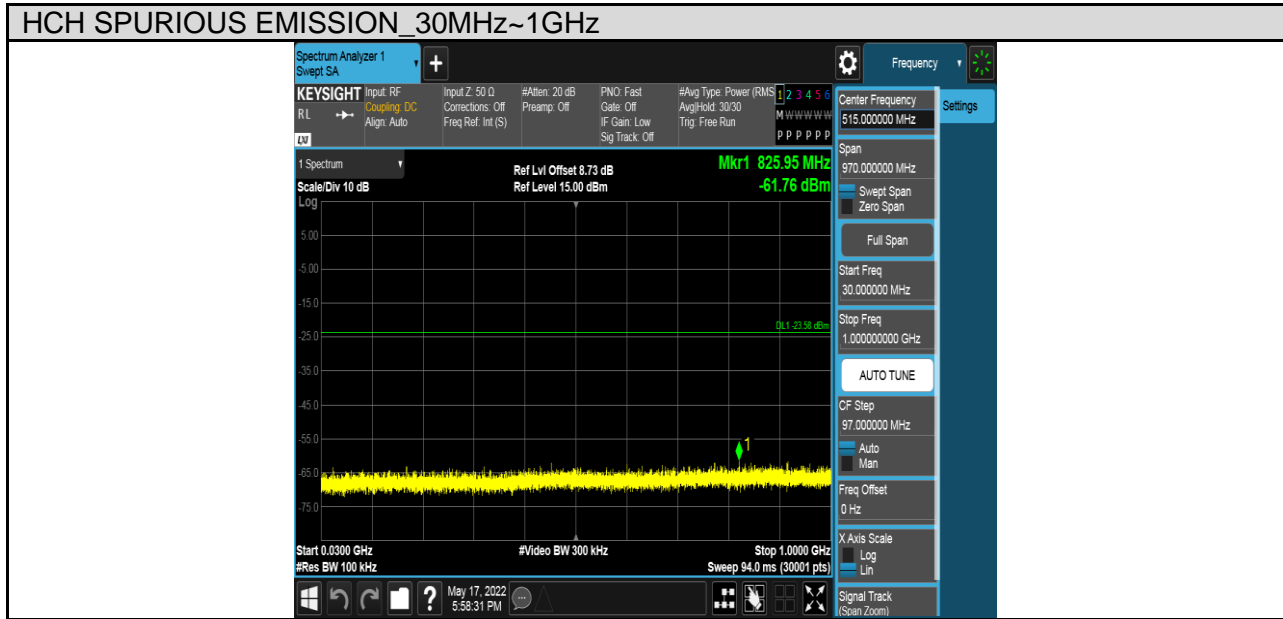

TEST GRAPHS

Antenna 1:

Antenna 2:

PART 3: CONDUCTED SPURIOUS EMISSION

TEST RESULTS TABLE

Test Mode	Test Channel	Result	Verdict
11B	LCH	Refer to the Test Graph	Pass
	MCH	Refer to the Test Graph	Pass
	HCH	Refer to the Test Graph	Pass
11G	LCH	Refer to the Test Graph	Pass
	MCH	Refer to the Test Graph	Pass
	HCH	Refer to the Test Graph	Pass
11N HT20	LCH	Refer to the Test Graph	Pass
	MCH	Refer to the Test Graph	Pass
	HCH	Refer to the Test Graph	Pass
11N HT40	LCH	Refer to the Test Graph	Pass
	MCH	Refer to the Test Graph	Pass
	HCH	Refer to the Test Graph	Pass

TEST GRAPHS

Antenna 1:

Test Mode	Channel	Verdict
11B	LCH	PASS

Test Mode	Channel	Verdict
11B	MCH	PASS

Test Mode	Channel	Verdict
11B	HCH	PASS

Test Mode	Channel	Verdict
11G	LCH	PASS

Test Mode	Channel	Verdict
11G	MCH	PASS

MCH SPURIOUS EMISSION_30MHz~1GHz

MCH SPURIOUS EMISSION_1GHz~26.5GHz

Test Mode	Channel	Verdict
11G	HCH	PASS

Test Mode	Channel	Verdict
11N HT20	LCH	PASS

Test Mode	Channel	Verdict
11N HT20	MCH	PASS

MCH SPURIOUS EMISSION_30MHz~1GHz