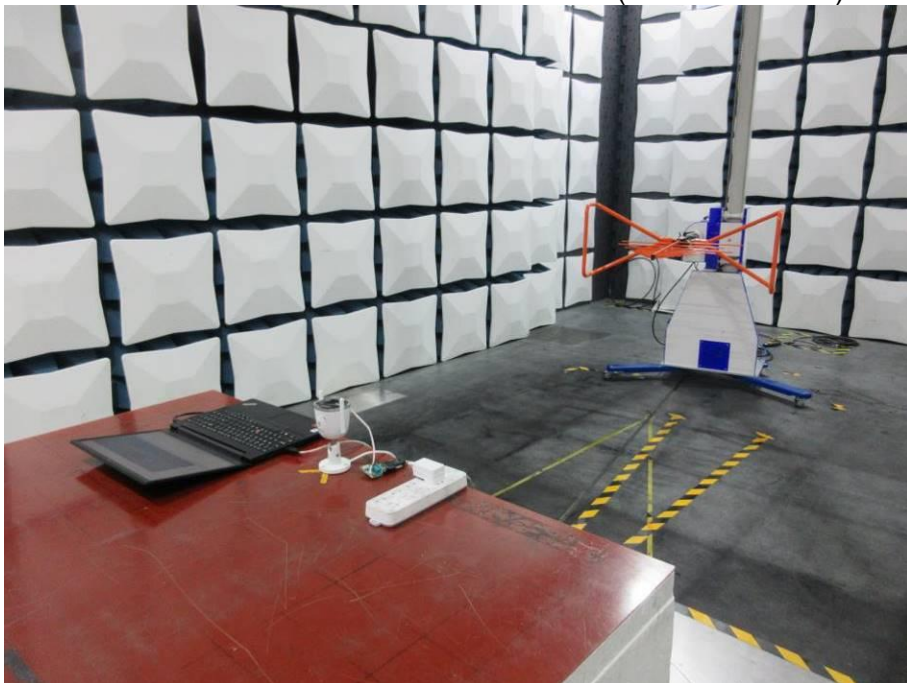

# **Setup Photographs**

RADIATED RF MEASUREMENT SETUP (9kHz ~ 30 MHz)

RADIATED RF MEASUREMENT SETUP (30MHz ~ 1 GHz)

RADIATED RF MEASUREMENT SETUP (ABOVE 1 GHz- X axis)

RADIATED RF MEASUREMENT SETUP (ABOVE 1 GHz- Y axis)

RADIATED RF MEASUREMENT SETUP (ABOVE 1 GHz- Z axis)

POWERLINE CONDUCTED EMISSIONS MEASUREMENT SETUP