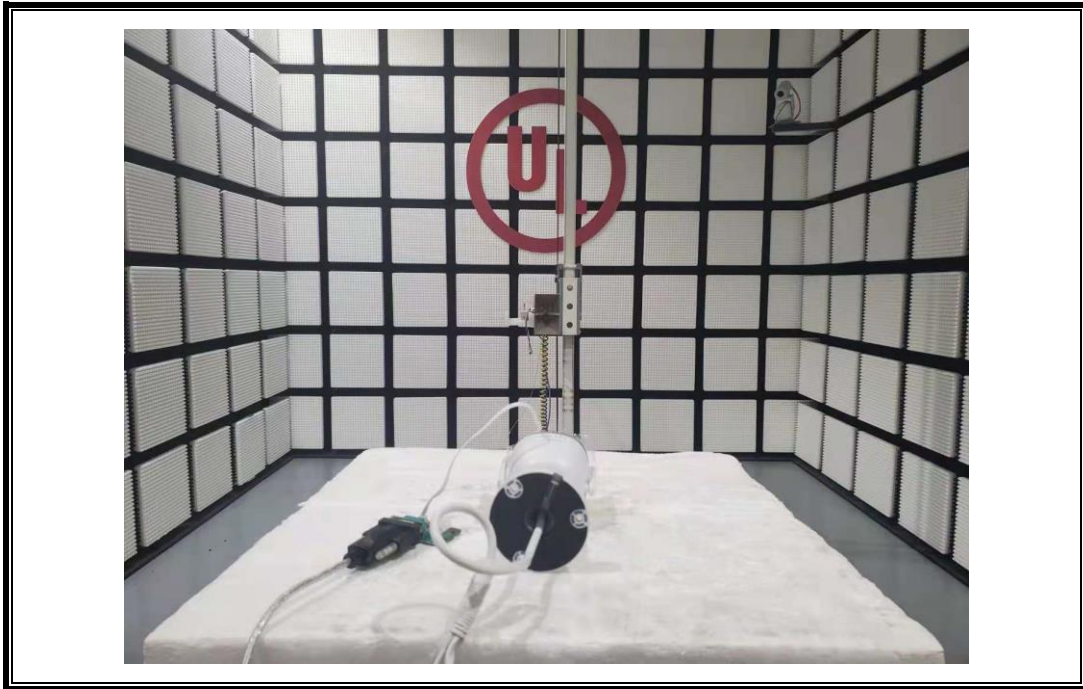

Appendix II

Setup Photographs

RADIATED RF MEASUREMENT SETUP (30MHz ~ 1 GHz)

RADIATED RF MEASUREMENT SETUP (Below 30MHz)

RADIATED RF MEASUREMENT SETUP (Above 1G – X axis)

RADIATED RF MEASUREMENT SETUP (Above 1G – Y axis)

RADIATED RF MEASUREMENT SETUP (Above 1G – Z axis)

AC POWER LINE CONDUCTED EMISSIONS