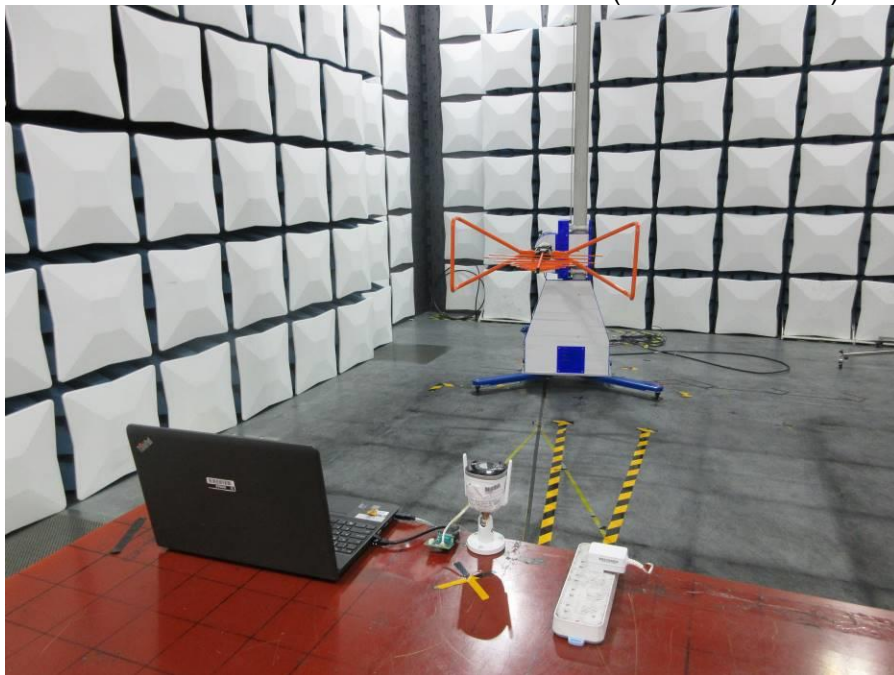

Appendix III

Setup Photographs

RADIATED RF MEASUREMENT SETUP (9KHz ~ 30 MHz)

RADIATED RF MEASUREMENT SETUP (30MHz ~ 1 GHz)

RADIATED RF MEASUREMENT SETUP (ABOVE 1 GHz- X axis)

RADIATED RF MEASUREMENT SETUP (ABOVE 1 GHz- Y axis)

RADIATED RF MEASUREMENT SETUP (ABOVE 1 GHz- Z axis)

POWERLINE CONDUCTED EMISSIONS MEASUREMENT SETUP