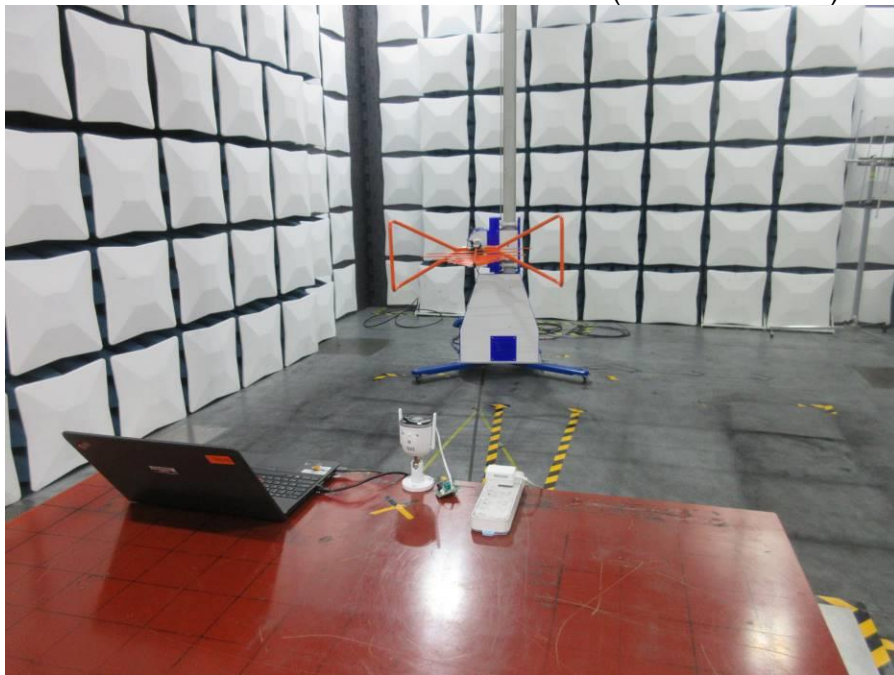

Appendix III

Setup Photographs

RADIATED RF MEASUREMENT SETUP (9KHz ~ 30 MHz)

RADIATED RF MEASUREMENT SETUP (30MHz ~ 1 GHz)

RADIATED RF MEASUREMENT SETUP (ABOVE 1 GHz- X axis)

RADIATED RF MEASUREMENT SETUP (ABOVE 1 GHz- Y axis)

RADIATED RF MEASUREMENT SETUP (ABOVE 1 GHz- Z axis)

POWERLINE CONDUCTED EMISSIONS MEASUREMENT SETUP