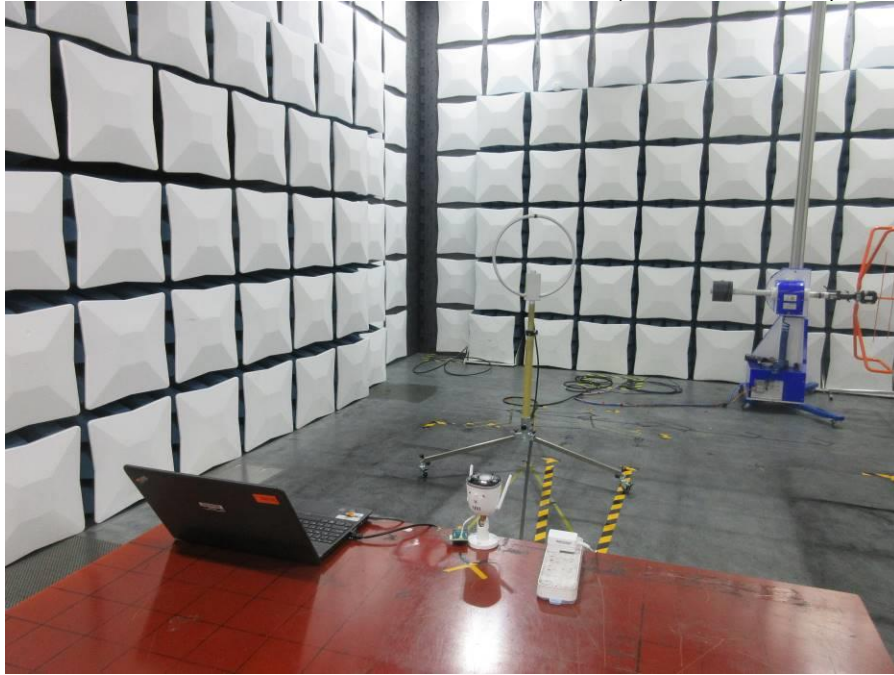

Appendix III

Setup Photographs

RADIATED RF MEASUREMENT SETUP (9KHz ~ 30 MHz)

RADIATED RF MEASUREMENT SETUP (30MHz ~ 1 GHz)

RADIATED RF MEASUREMENT SETUP (ABOVE 1 GHz- X axis)

RADIATED RF MEASUREMENT SETUP (ABOVE 1 GHz- Y axis)

RADIATED RF MEASUREMENT SETUP (ABOVE 1 GHz- Z axis)

POWERLINE CONDUCTED EMISSIONS MEASUREMENT SETUP