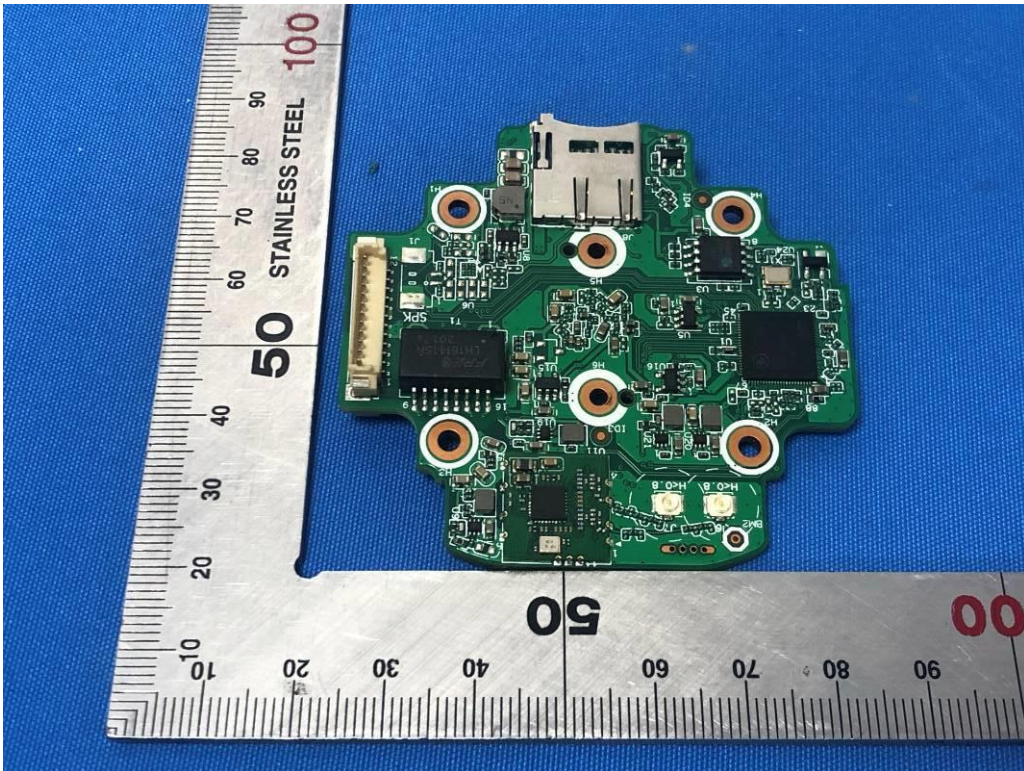

Internal Photos

Applicant:	Hangzhou Huacheng Network Technology Co.,Ltd.
Address of Applicant:	No.2930, Nanhuan Road, Binjiang District, Hangzhou, China
Equipment Under Test (EUT):	
Product Name:	CONSUMER CAMERA
Model No.:	IPC-F22FP