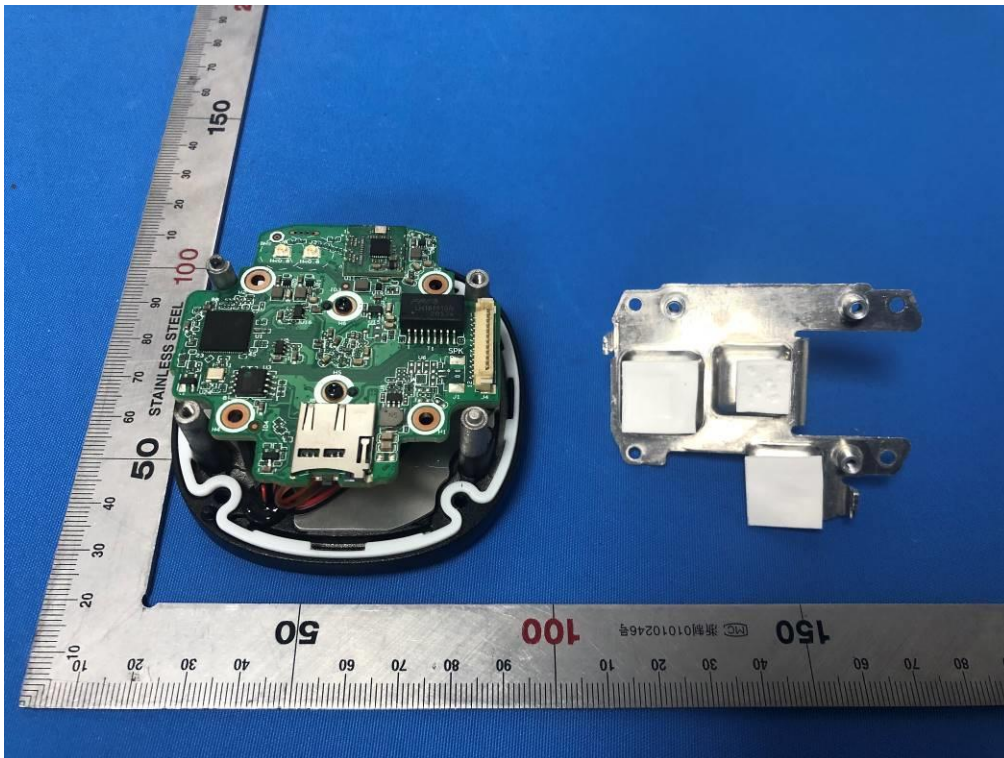

Internal Photos

Applicant:	Hangzhou Huacheng Network Technology Co.,Ltd.
Address of Applicant:	No.2930, Nanhuan Road, Binjiang District, Hangzhou, China
Equipment Under Test (EUT):	
Product Name:	CONSUMER CAMERA
Model No.:	IPC-F22FP