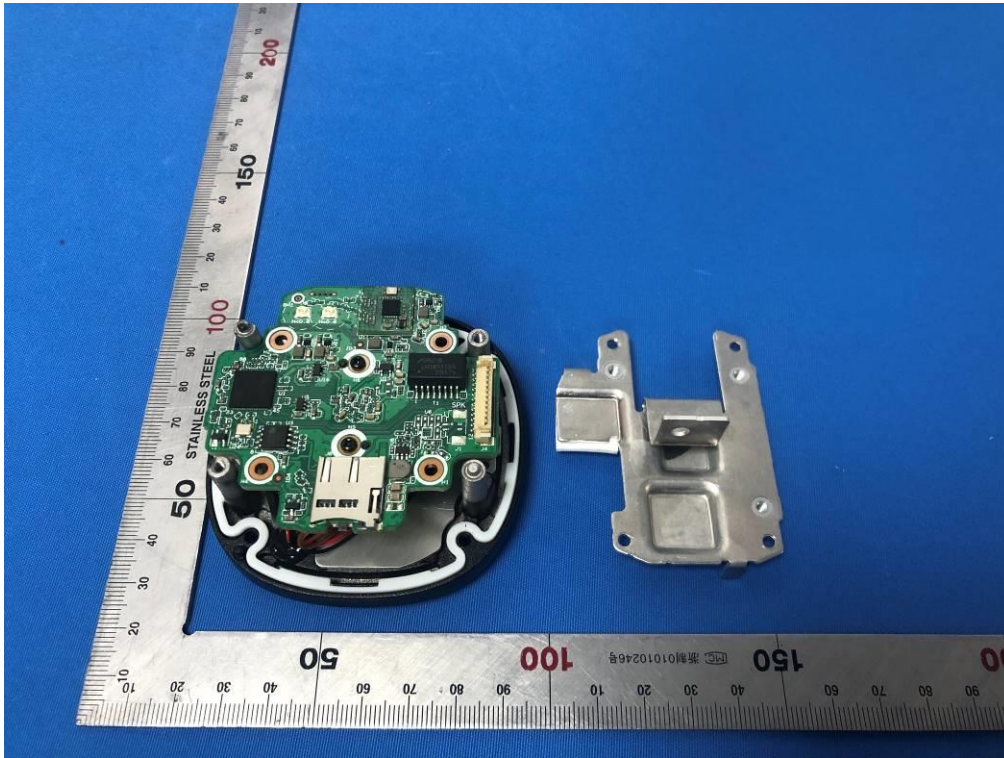

Internal Photos

Applicant:	Hangzhou Huacheng Network Technology Co.,Ltd.
Address of Applicant:	No.2930, Nanhuan Road, Binjiang District, Hangzhou, China
Equipment Under Test (EUT):	
Product Name:	CONSUMER CAMERA
Model No.:	IPC-F22FP