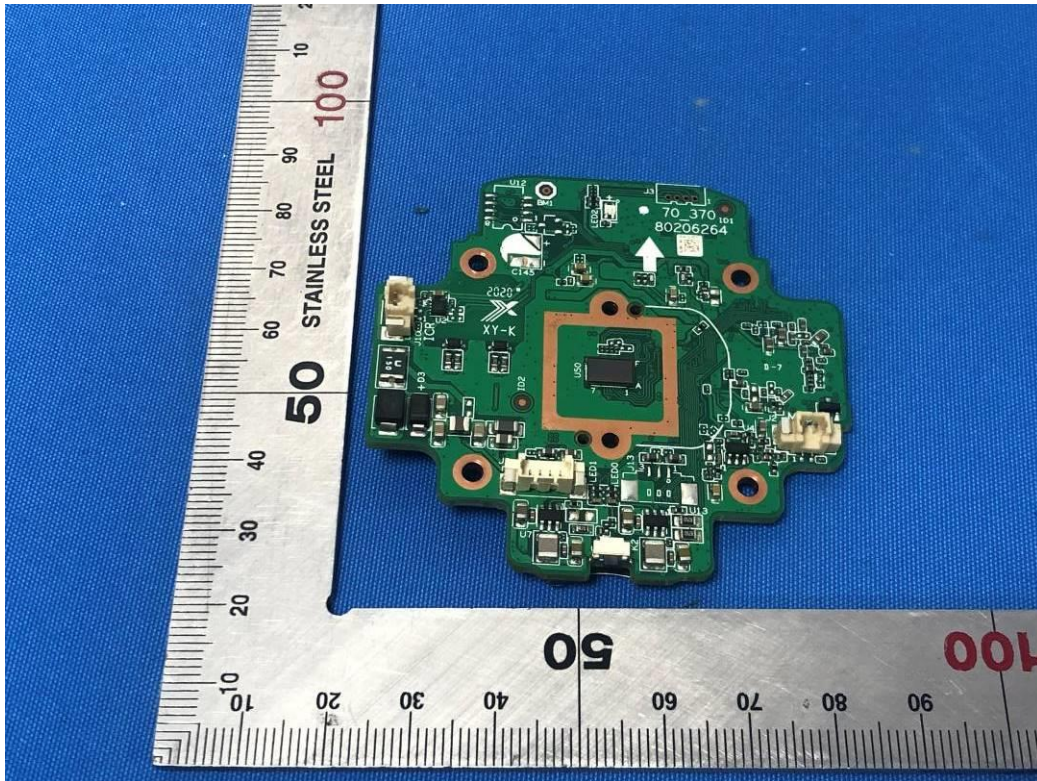

Internal Photos

Applicant:	Hangzhou Huacheng Network Technology Co.,Ltd.
Address of Applicant:	No.2930, Nanhuan Road, Binjiang District, Hangzhou, China
Equipment Under Test (EUT):	
Product Name:	CONSUMER CAMERA
Model No.:	IPC-F22FP