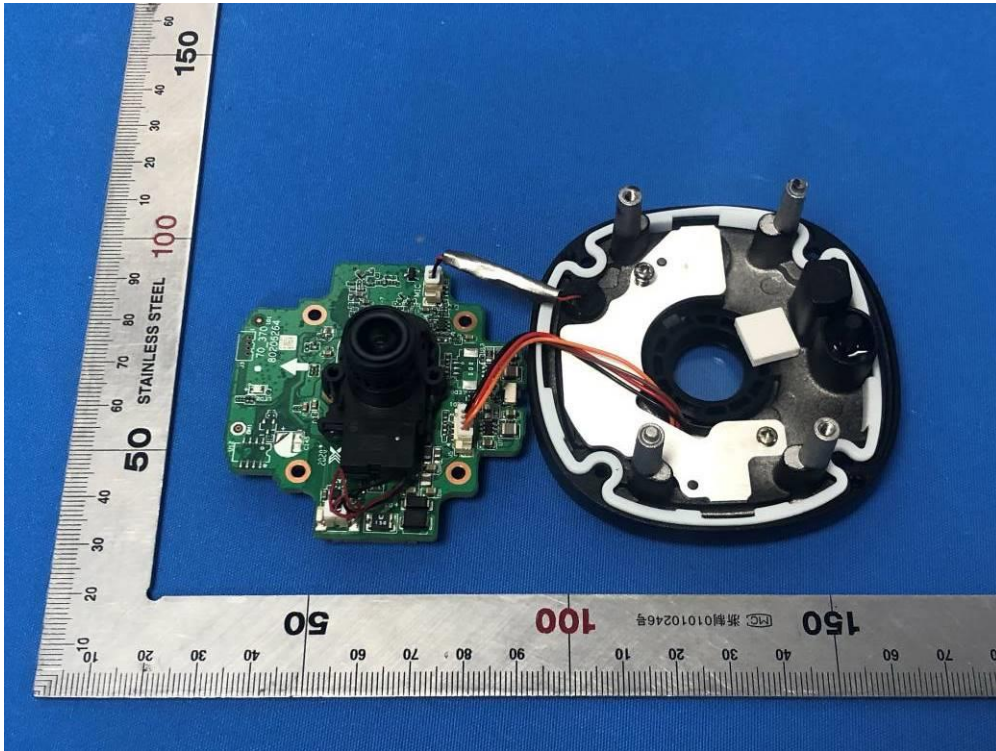

Internal Photos

Applicant:	Hangzhou Huacheng Network Technology Co.,Ltd.
Address of Applicant:	No.2930, Nanhuan Road, Binjiang District, Hangzhou, China
Equipment Under Test (EUT):	
Product Name:	CONSUMER CAMERA
Model No.:	IPC-F22FP