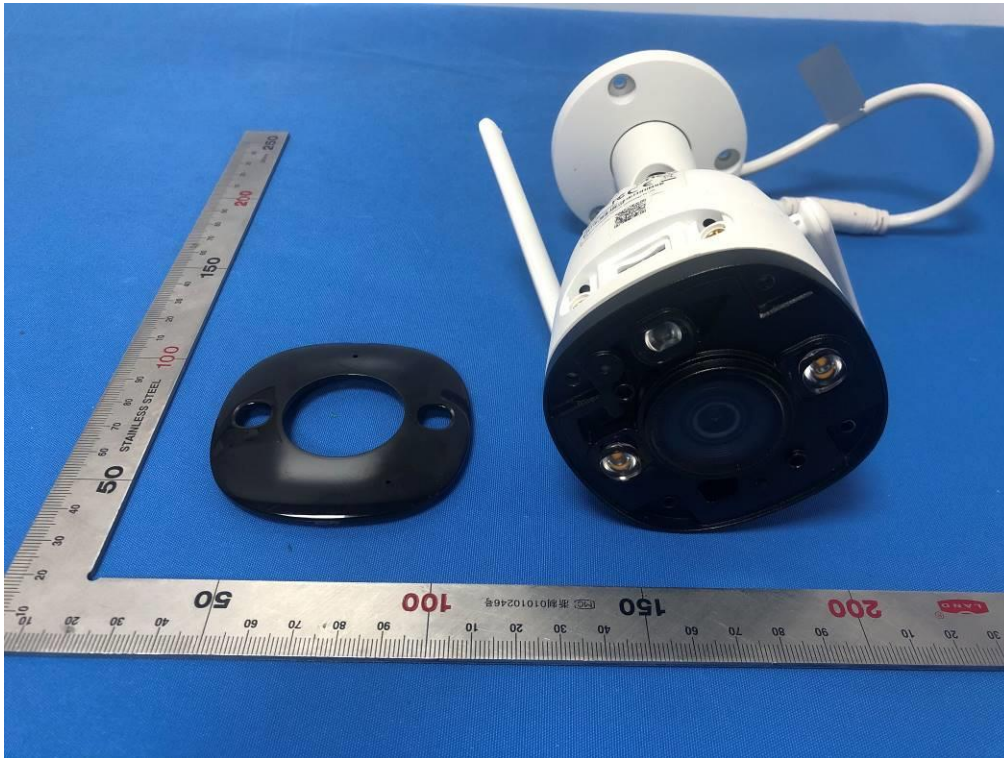

Internal Photos

Applicant:	Hangzhou Huacheng Network Technology Co.,Ltd.
Address of Applicant:	No.2930, Nanhuan Road, Binjiang District, Hangzhou, China
Equipment Under Test (EUT):	
Product Name:	CONSUMER CAMERA
Model No.:	IPC-F22FP