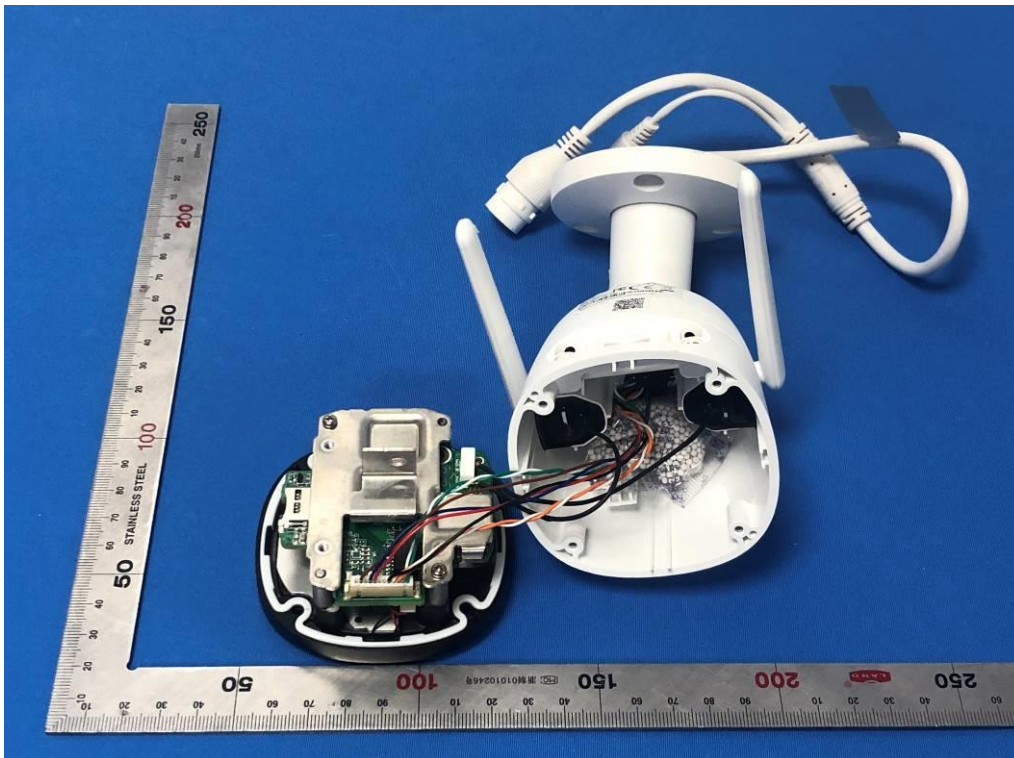

Internal Photos

Applicant:	Hangzhou Huacheng Network Technology Co.,Ltd.
Address of Applicant:	No.2930, Nanhuan Road, Binjiang District, Hangzhou, China
Equipment Under Test (EUT):	
Product Name:	CONSUMER CAMERA
Model No.:	IPC-F22FP