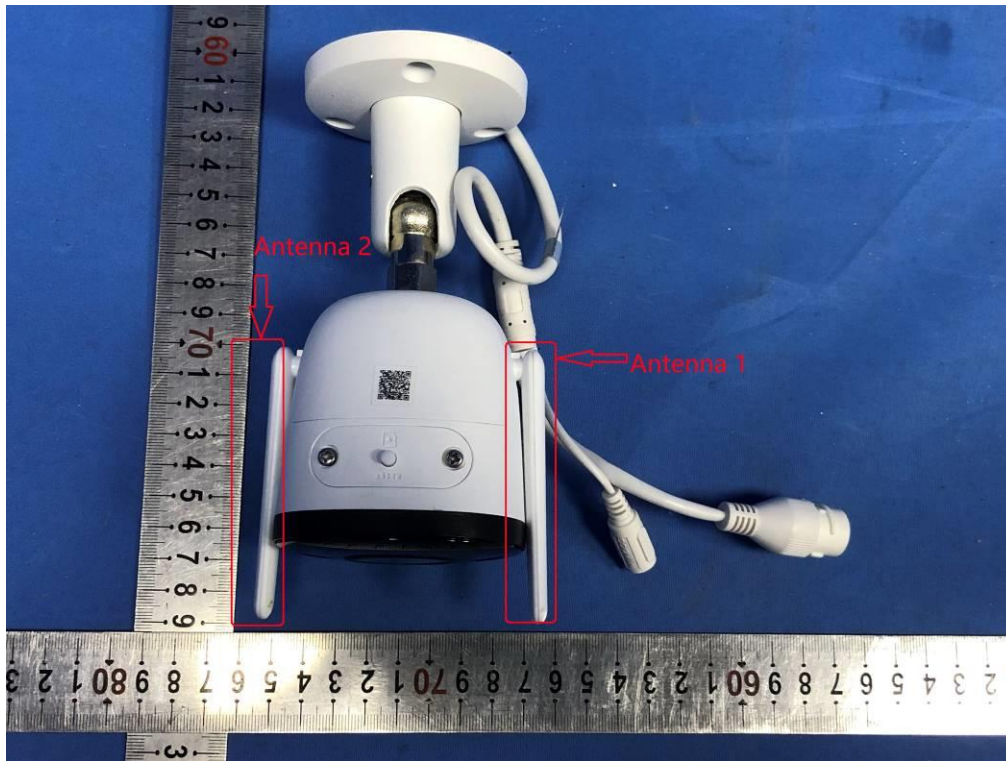

External Photos

Applicant:	Hangzhou Huacheng Network Technology Co.,Ltd.
Address of Applicant:	No.2930, Nanhuan Road, Binjiang District, Hangzhou, China
Equipment Under Test (EUT):	
Product Name:	CONSUMER CAMERA
Model No.:	IPC-F22FP