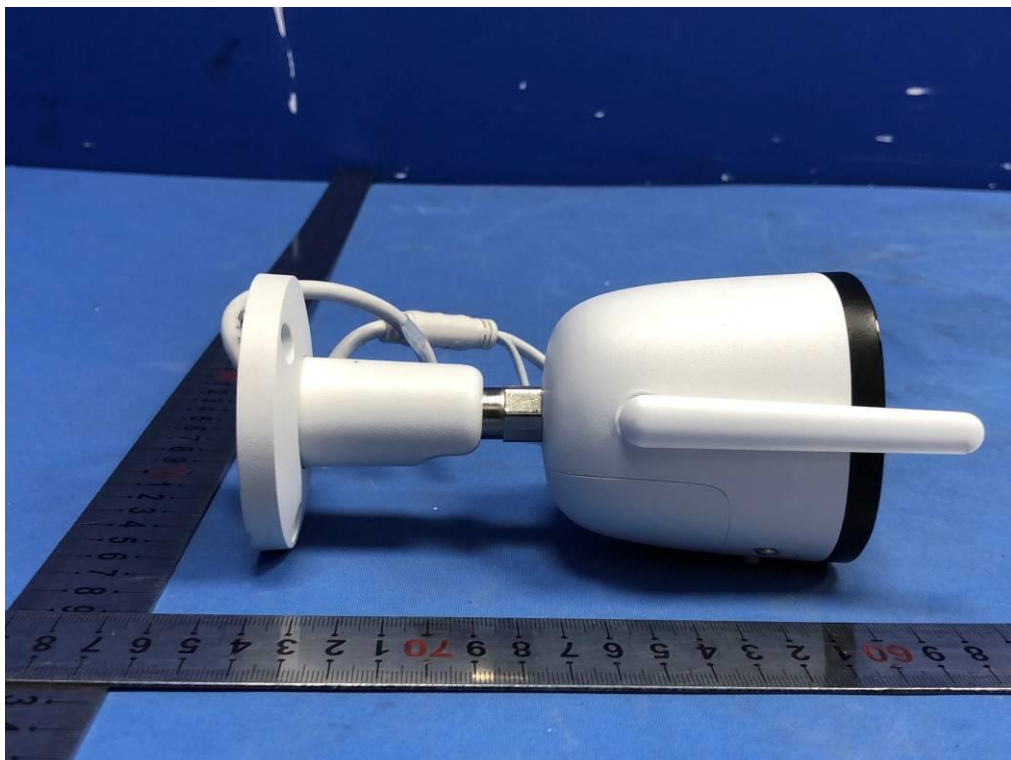

External Photos

Applicant:	Hangzhou Huacheng Network Technology Co.,Ltd.
Address of Applicant:	No.2930, Nanhuan Road, Binjiang District, Hangzhou, China
Equipment Under Test (EUT):	
Product Name:	CONSUMER CAMERA
Model No.:	IPC-F22FP