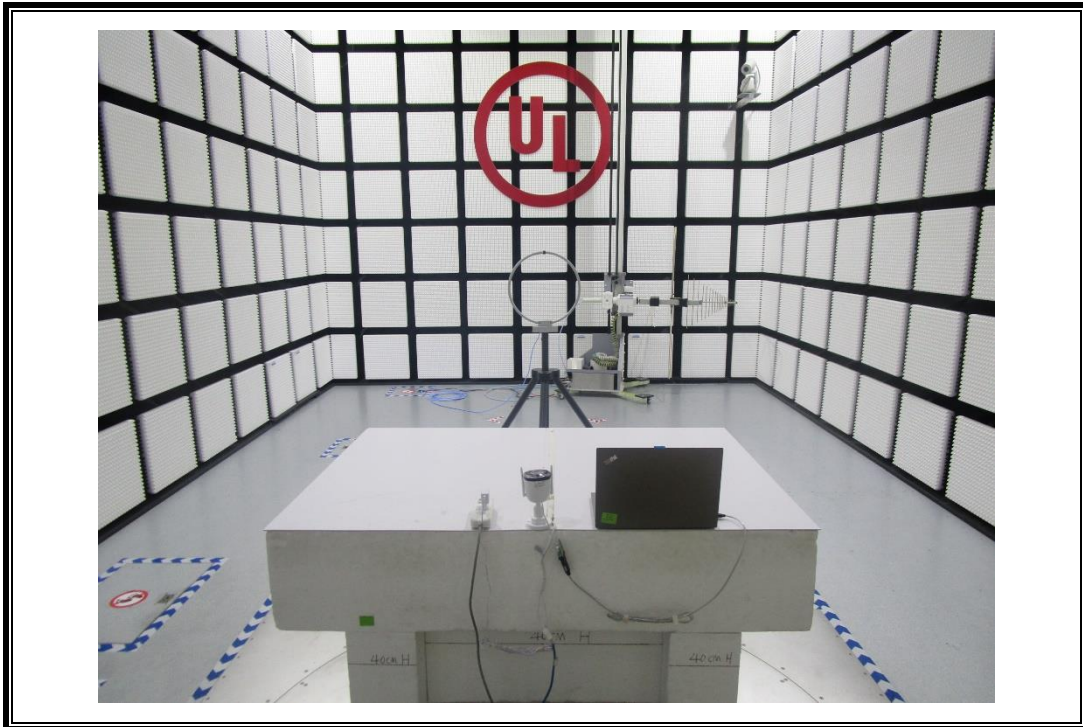

Appendix II

Setup Photographs

RADIATED RF MEASUREMENT SETUP (30MHz ~ 1 GHz)

RADIATED RF MEASUREMENT SETUP (Below 30MHz)

RADIATED RF MEASUREMENT SETUP (Above 1G – X axis)

RADIATED RF MEASUREMENT SETUP (Above 1G – Y axis)

RADIATED RF MEASUREMENT SETUP (Above 1G – Z axis)

AC POWER LINE CONDUCTED EMISSIONS