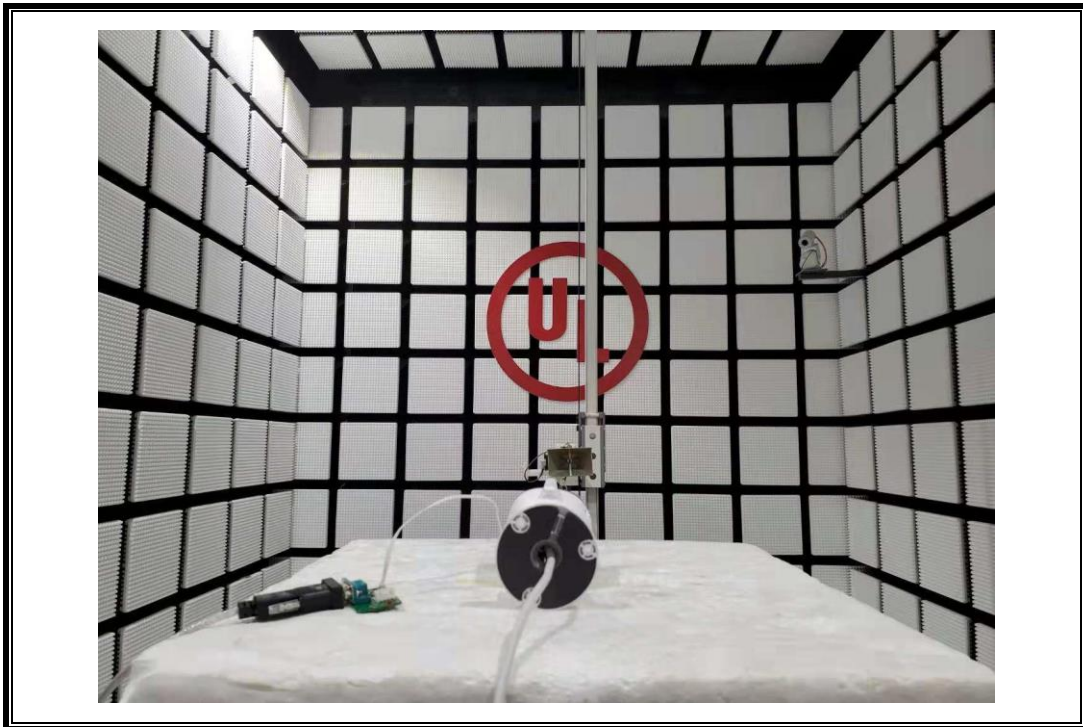

Appendix II

Setup Photographs

RADIATED RF MEASUREMENT SETUP (30MHz ~ 1 GHz)

RADIATED RF MEASUREMENT SETUP (Below 30MHz)

RADIATED RF MEASUREMENT SETUP (Above 1G – X axis)

RADIATED RF MEASUREMENT SETUP (Above 1G – Y axis)

RADIATED RF MEASUREMENT SETUP (Above 1G – Z axis)

AC POWER LINE CONDUCTED EMISSIONS