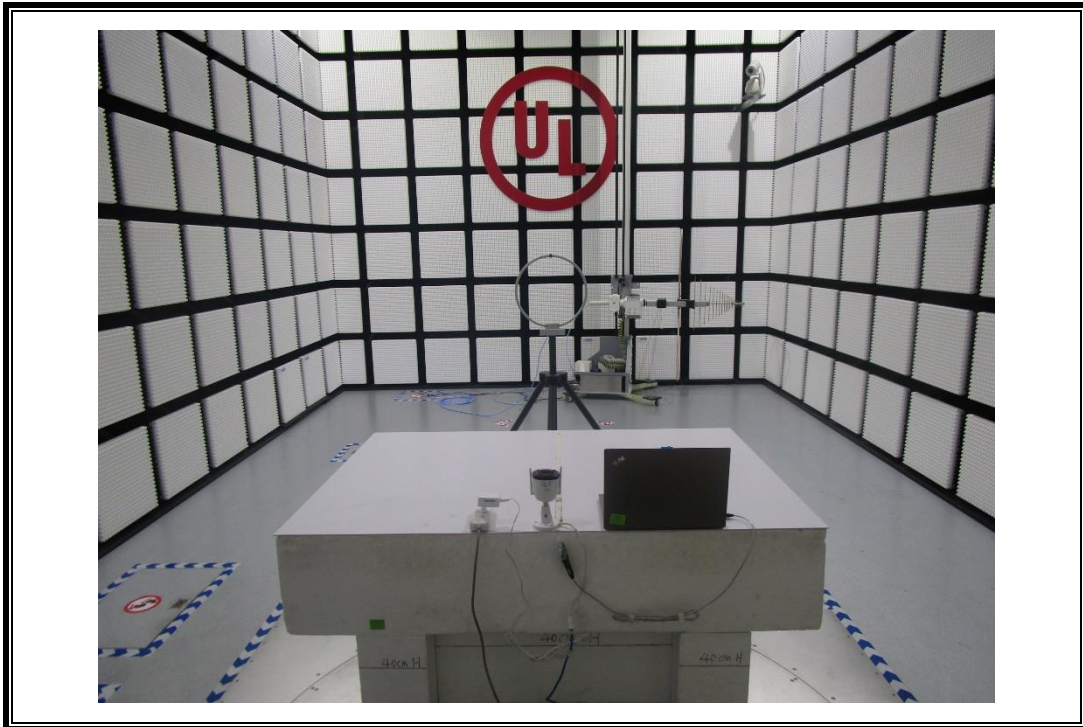

Appendix II

Setup Photographs

RADIATED RF MEASUREMENT SETUP (30MHz ~ 1 GHz)

RADIATED RF MEASUREMENT SETUP (Below 30MHz)

RADIATED RF MEASUREMENT SETUP (Above 1G – X axis)

RADIATED RF MEASUREMENT SETUP (Above 1G – Y axis)

RADIATED RF MEASUREMENT SETUP (Above 1G – Z axis)

AC POWER LINE CONDUCTED EMISSIONS