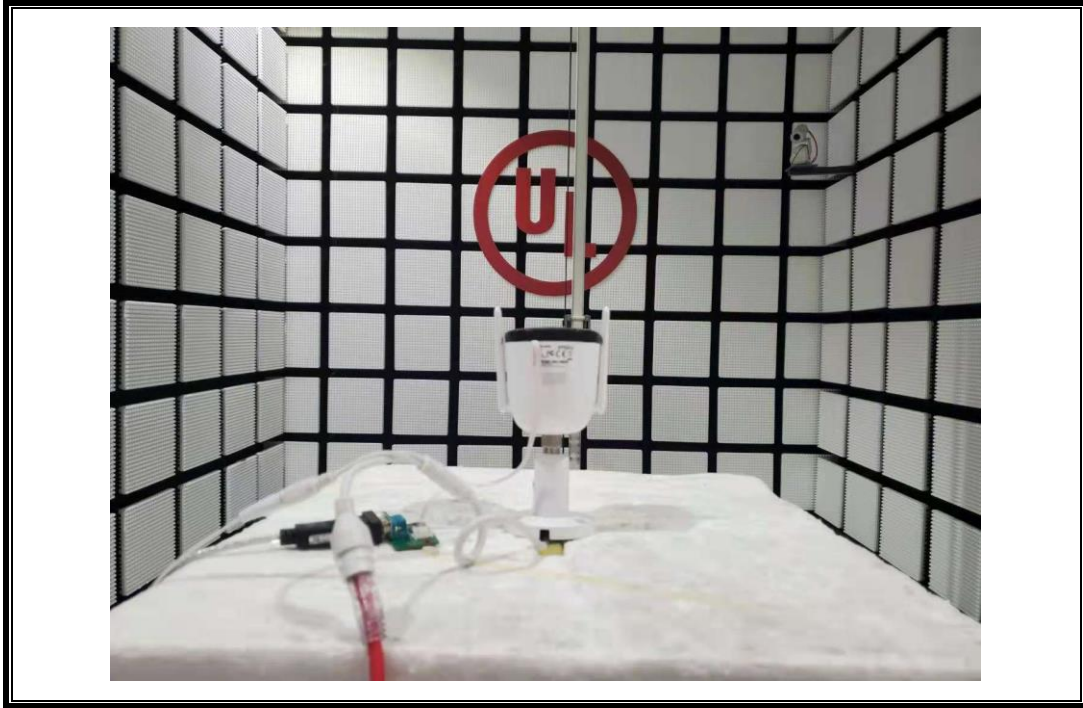

Appendix II

Setup Photographs

RADIATED RF MEASUREMENT SETUP (30MHz ~ 1 GHz)

RADIATED RF MEASUREMENT SETUP (Below 30MHz)

RADIATED RF MEASUREMENT SETUP (Above 1G – X axis)

RADIATED RF MEASUREMENT SETUP (Above 1G – Y axis)

RADIATED RF MEASUREMENT SETUP (Above 1G – Z axis)

AC POWER LINE CONDUCTED EMISSIONS