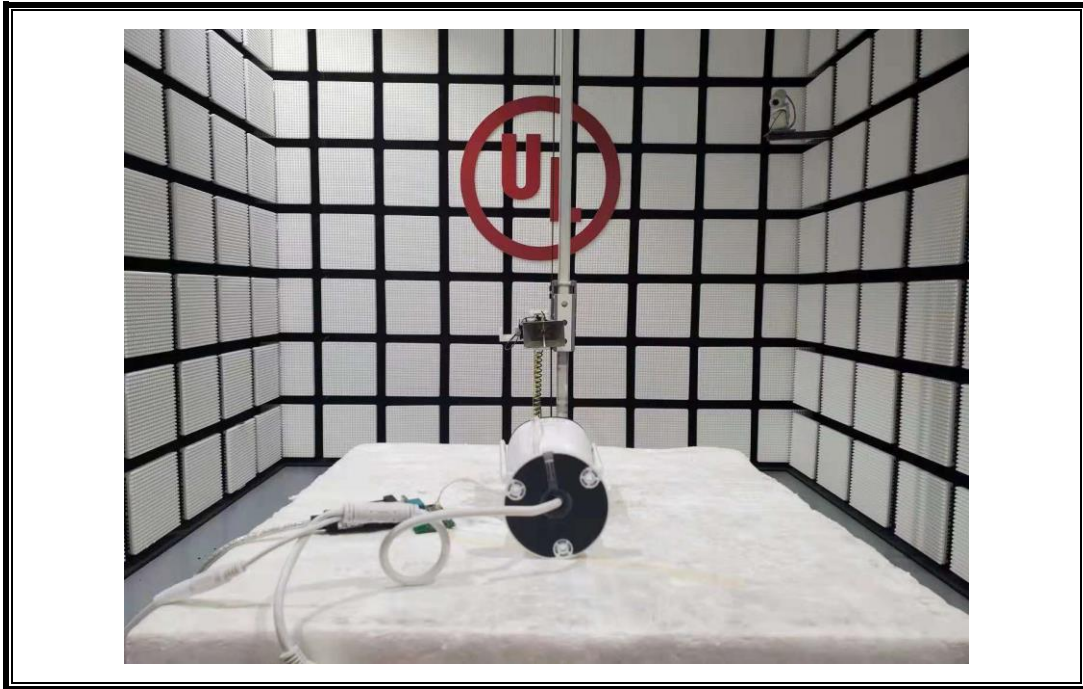

Appendix II

Setup Photographs

RADIATED RF MEASUREMENT SETUP (30MHz ~ 1 GHz)

RADIATED RF MEASUREMENT SETUP (Below 30MHz)

RADIATED RF MEASUREMENT SETUP (Above 1G – X axis)

RADIATED RF MEASUREMENT SETUP (Above 1G – Y axis)

RADIATED RF MEASUREMENT SETUP (Above 1G – Z axis)

AC POWER LINE CONDUCTED EMISSIONS