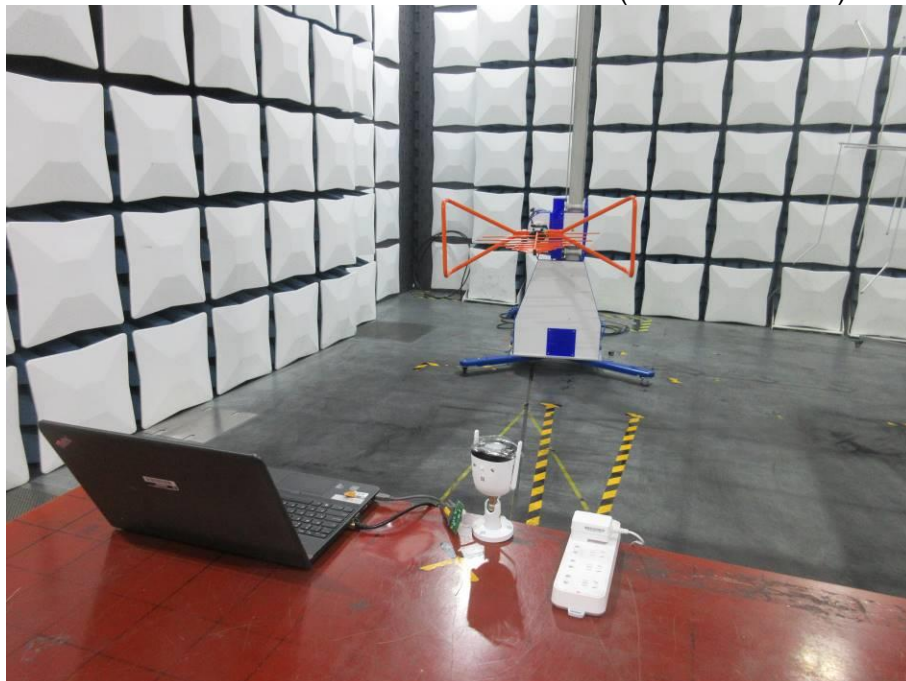

Appendix III

Setup Photographs

RADIATED RF MEASUREMENT SETUP (9KHz ~ 30 MHz)

RADIATED RF MEASUREMENT SETUP (30MHz ~ 1 GHz)

RADIATED RF MEASUREMENT SETUP (ABOVE 1 GHz- X axis)

RADIATED RF MEASUREMENT SETUP (ABOVE 1 GHz- Y axis)

RADIATED RF MEASUREMENT SETUP (ABOVE 1 GHz- Z axis)

POWERLINE CONDUCTED EMISSIONS MEASUREMENT SETUP