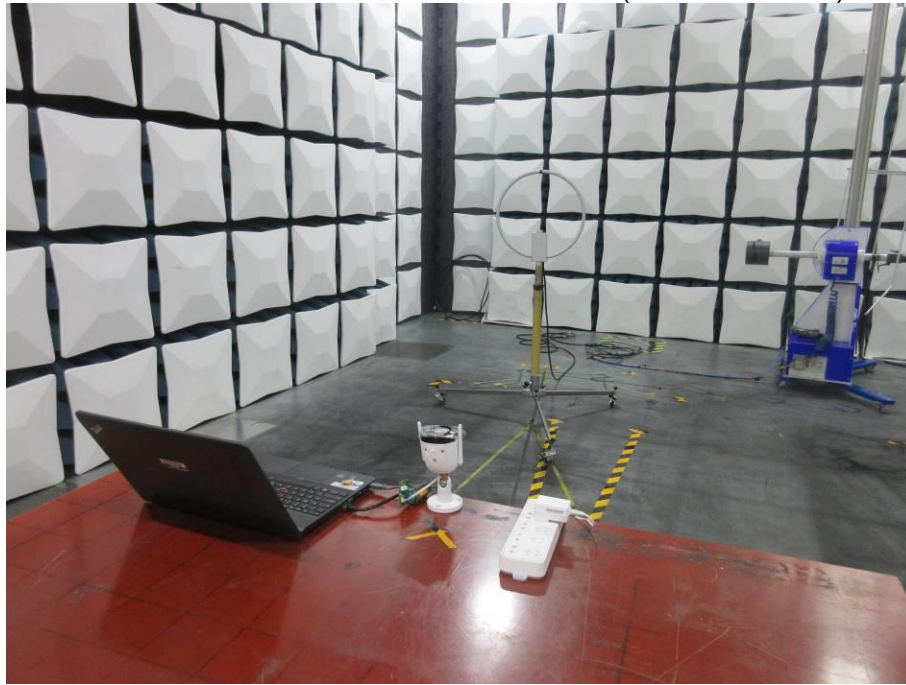

Appendix III

Setup Photographs

RADIATED RF MEASUREMENT SETUP (9KHz ~ 30 MHz)

RADIATED RF MEASUREMENT SETUP (30MHz ~ 1 GHz)

RADIATED RF MEASUREMENT SETUP (ABOVE 1 GHz- X axis)

RADIATED RF MEASUREMENT SETUP (ABOVE 1 GHz- Y axis)

RADIATED RF MEASUREMENT SETUP (ABOVE 1 GHz- Z axis)

POWERLINE CONDUCTED EMISSIONS MEASUREMENT SETUP