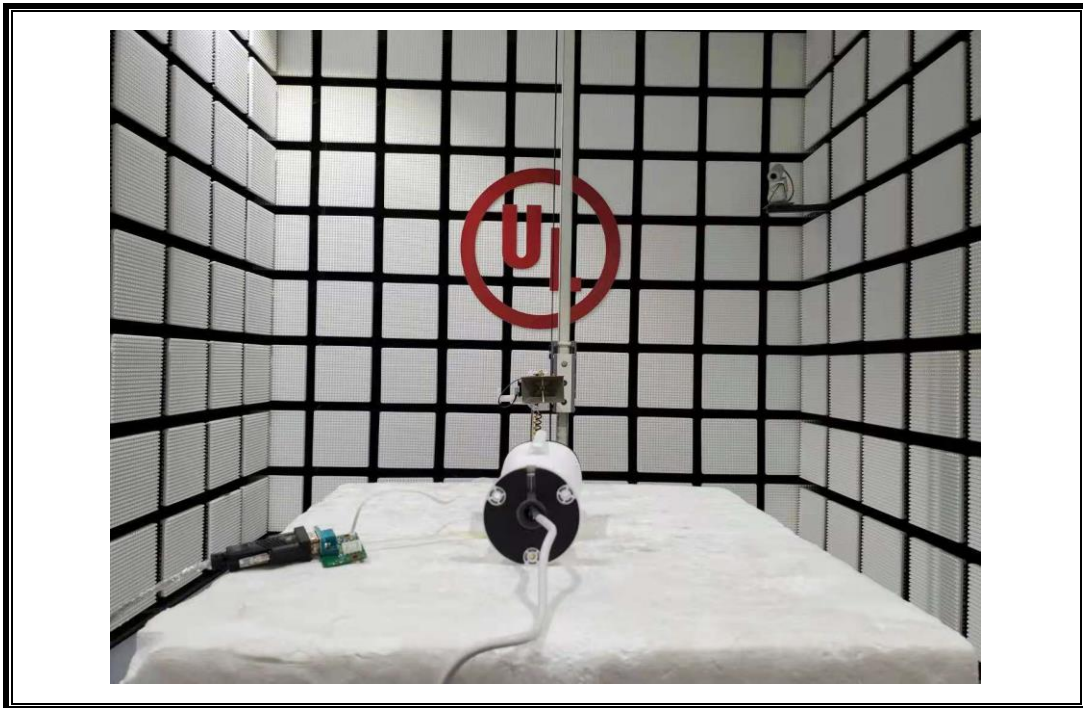

Appendix II

Setup Photographs

RADIATED RF MEASUREMENT SETUP (30MHz ~ 1 GHz)

RADIATED RF MEASUREMENT SETUP (Below 30MHz)

RADIATED RF MEASUREMENT SETUP (Above 1G – X axis)

RADIATED RF MEASUREMENT SETUP (Above 1G – Y axis)

RADIATED RF MEASUREMENT SETUP (Above 1G – Z axis)

AC POWER LINE CONDUCTED EMISSIONS