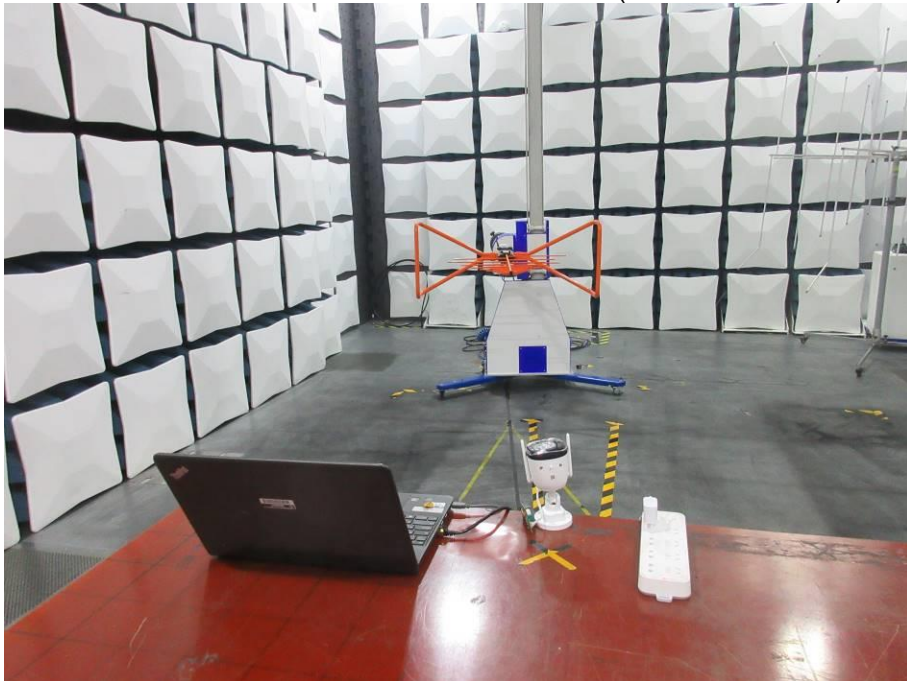

Appendix III

Setup Photographs

RADIATED RF MEASUREMENT SETUP (9KHz ~ 30 MHz)

RADIATED RF MEASUREMENT SETUP (30MHz ~ 1 GHz)

RADIATED RF MEASUREMENT SETUP (ABOVE 1 GHz- X axis)

RADIATED RF MEASUREMENT SETUP (ABOVE 1 GHz- Y axis)

RADIATED RF MEASUREMENT SETUP (ABOVE 1 GHz- Z axis)

POWERLINE CONDUCTED EMISSIONS MEASUREMENT SETUP