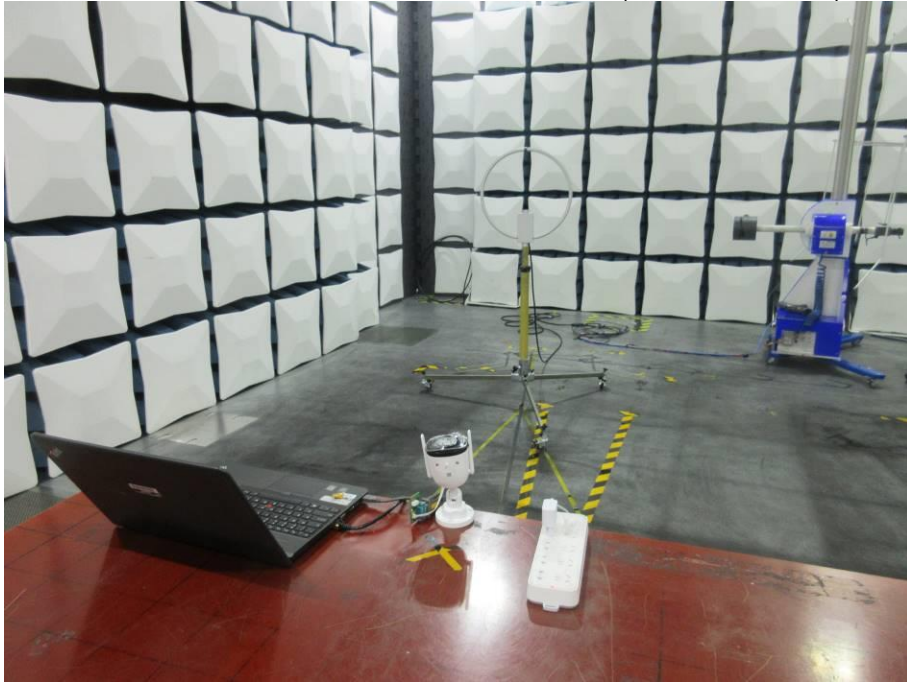

Appendix III

Setup Photographs

RADIATED RF MEASUREMENT SETUP (9KHz ~ 30 MHz)

RADIATED RF MEASUREMENT SETUP (30MHz ~ 1 GHz)

RADIATED RF MEASUREMENT SETUP (ABOVE 1 GHz- X axis)

RADIATED RF MEASUREMENT SETUP (ABOVE 1 GHz- Y axis)

RADIATED RF MEASUREMENT SETUP (ABOVE 1 GHz- Z axis)

POWERLINE CONDUCTED EMISSIONS MEASUREMENT SETUP