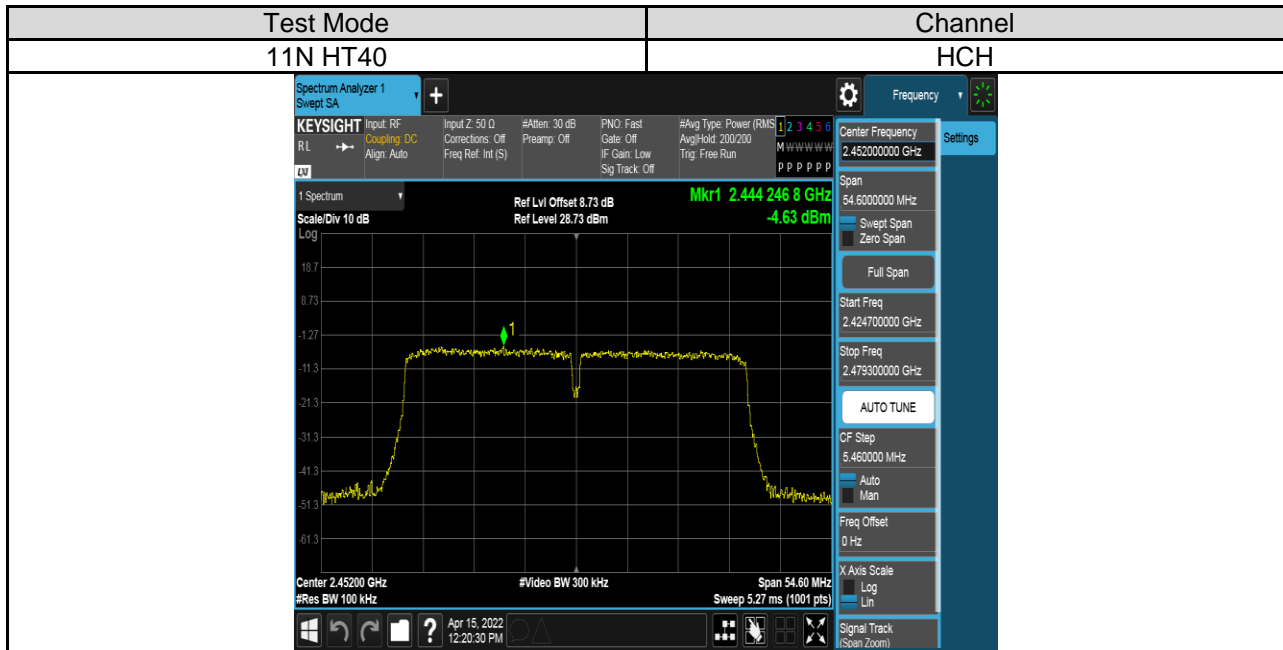

Antenna 2:

PART 2: CONDUCTED BANDEDGE

TEST RESULTS TABLE

Test Mode	Test Channel	Result	Verdict
11B	LCH	Refer to the Test Graph	Pass
	HCH	Refer to the Test Graph	Pass
11G	LCH	Refer to the Test Graph	Pass
	HCH	Refer to the Test Graph	Pass
11N HT20	LCH	Refer to the Test Graph	Pass
	HCH	Refer to the Test Graph	Pass
11N HT40	LCH	Refer to the Test Graph	Pass
	HCH	Refer to the Test Graph	Pass

TEST GRAPHS

Antenna 1:

Antenna 2:

PART 3: CONDUCTED SPURIOUS EMISSION

TEST RESULTS TABLE

Test Mode	Test Channel	Result	Verdict
11B	LCH	Refer to the Test Graph	Pass
	MCH	Refer to the Test Graph	Pass
	HCH	Refer to the Test Graph	Pass
11G	LCH	Refer to the Test Graph	Pass
	MCH	Refer to the Test Graph	Pass
	HCH	Refer to the Test Graph	Pass
11N HT20	LCH	Refer to the Test Graph	Pass
	MCH	Refer to the Test Graph	Pass
	HCH	Refer to the Test Graph	Pass
11N HT40	LCH	Refer to the Test Graph	Pass
	MCH	Refer to the Test Graph	Pass
	HCH	Refer to the Test Graph	Pass