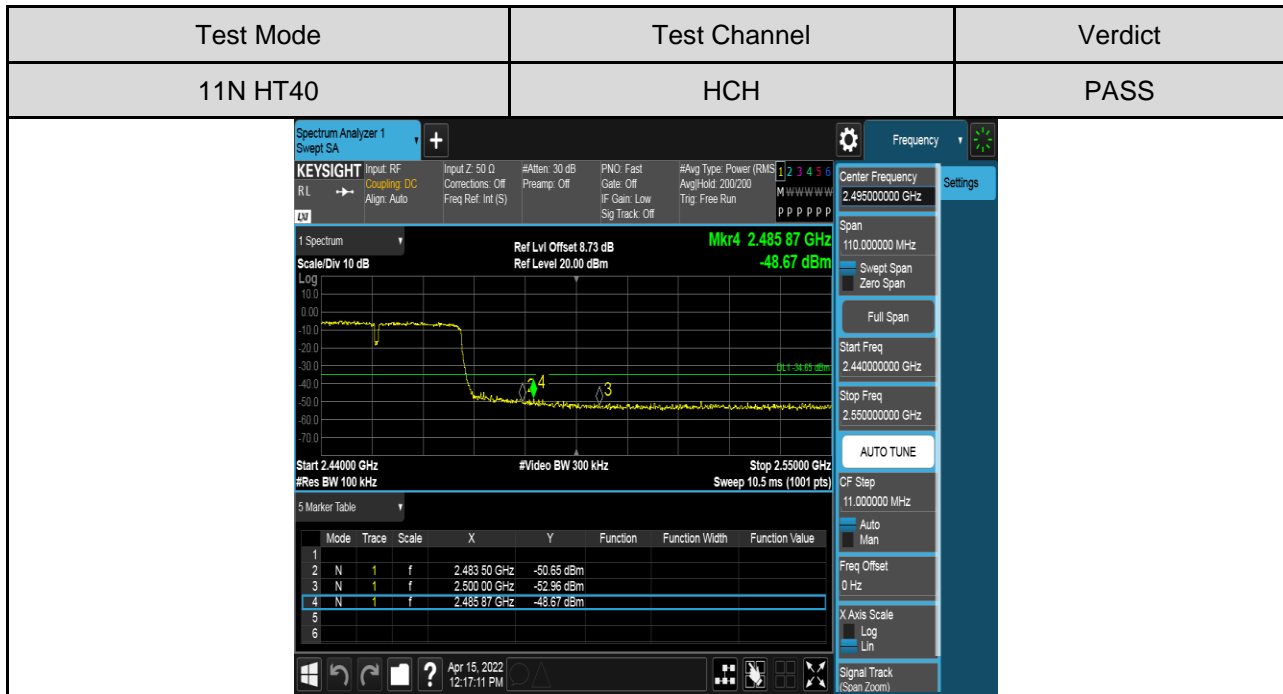

Antenna 2:

PART 2: CONDUCTED BANDEDGE

TEST RESULTS TABLE

Test Mode	Test Channel	Result	Verdict
11B	LCH	Refer to the Test Graph	Pass
	HCH	Refer to the Test Graph	Pass
11G	LCH	Refer to the Test Graph	Pass
	HCH	Refer to the Test Graph	Pass
11N HT20	LCH	Refer to the Test Graph	Pass
	HCH	Refer to the Test Graph	Pass
11N HT40	LCH	Refer to the Test Graph	Pass
	HCH	Refer to the Test Graph	Pass

TEST GRAPHS

Antenna 1:

Antenna 2:

PART 3: CONDUCTED SPURIOUS EMISSION

TEST RESULTS TABLE

Test Mode	Test Channel	Result	Verdict
11B	LCH	Refer to the Test Graph	Pass
	MCH	Refer to the Test Graph	Pass
	HCH	Refer to the Test Graph	Pass
11G	LCH	Refer to the Test Graph	Pass
	MCH	Refer to the Test Graph	Pass
	HCH	Refer to the Test Graph	Pass
11N HT20	LCH	Refer to the Test Graph	Pass
	MCH	Refer to the Test Graph	Pass
	HCH	Refer to the Test Graph	Pass
11N HT40	LCH	Refer to the Test Graph	Pass
	MCH	Refer to the Test Graph	Pass
	HCH	Refer to the Test Graph	Pass