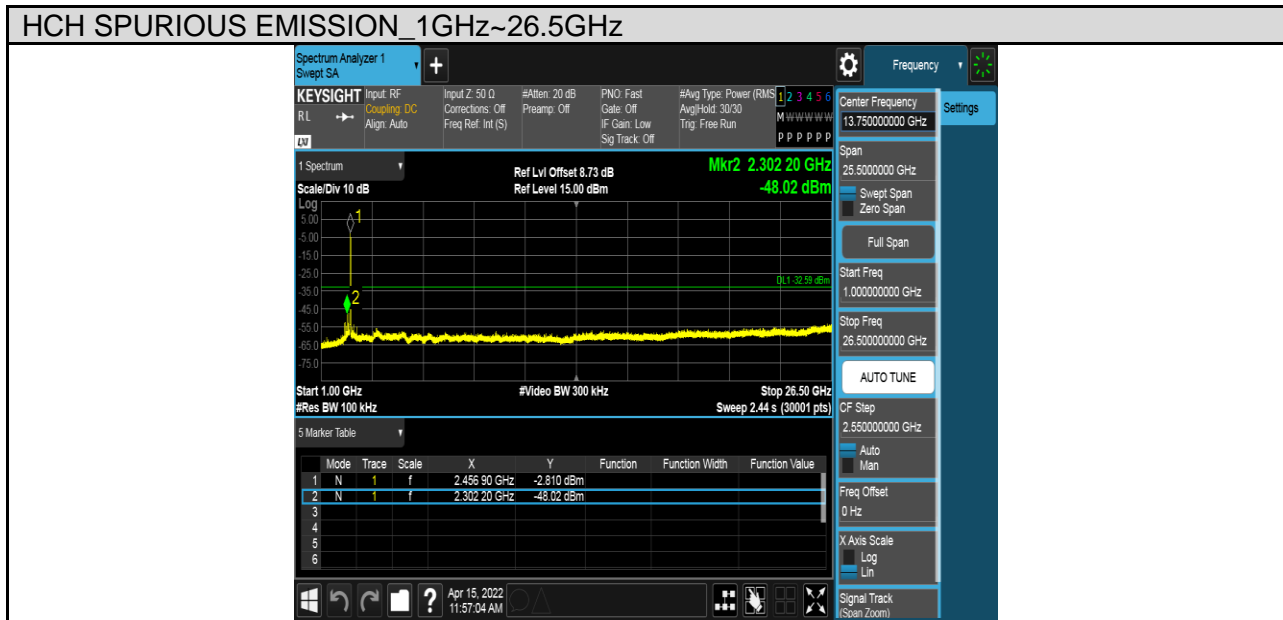

Test Mode	Channel	Verdict
11G	HCH	PASS

Test Mode	Channel	Verdict
11N HT20	LCH	PASS

Test Mode	Channel	Verdict
11N HT20	MCH	PASS

MCH SPURIOUS EMISSION_30MHz~1GHz

MCH SPURIOUS EMISSION_1GHz~26.5GHz

Test Mode	Channel	Verdict
11N HT20	HCH	PASS