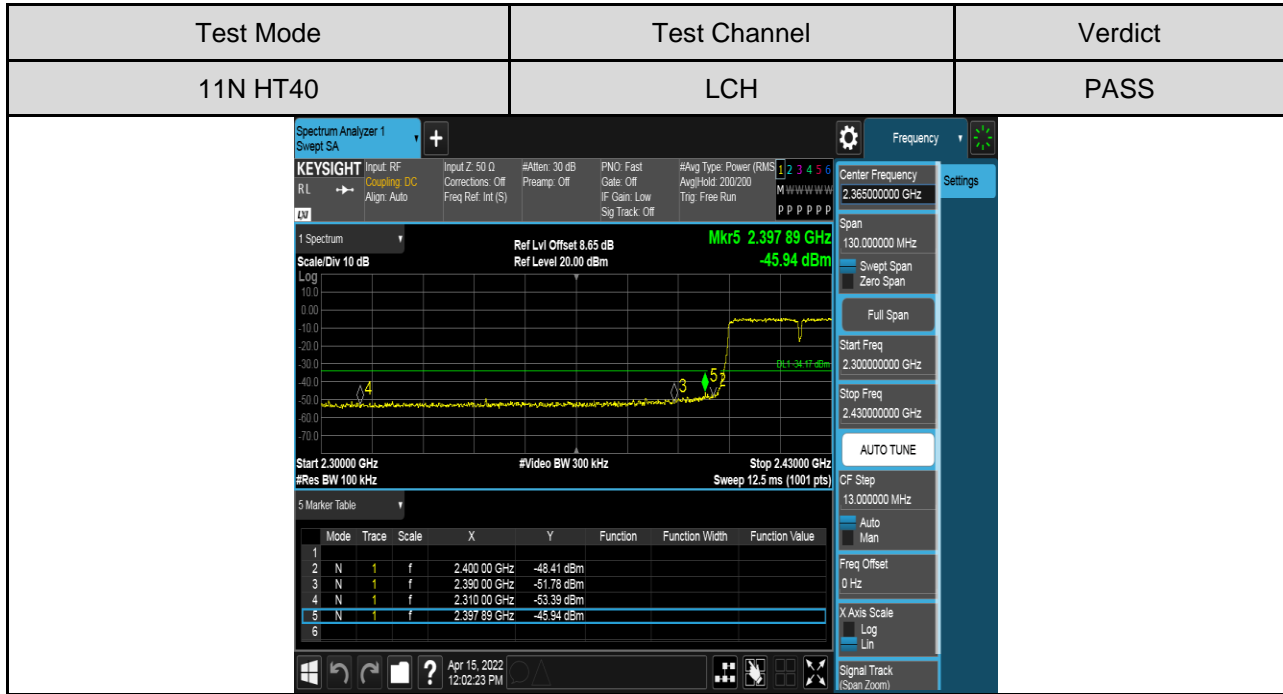

Antenna 2:

PART 2: CONDUCTED BANDEDGE

TEST RESULTS TABLE

Test Mode	Test Channel	Result	Verdict
11B	LCH	Refer to the Test Graph	Pass
	HCH	Refer to the Test Graph	Pass
11G	LCH	Refer to the Test Graph	Pass
	HCH	Refer to the Test Graph	Pass
11N HT20	LCH	Refer to the Test Graph	Pass
	HCH	Refer to the Test Graph	Pass
11N HT40	LCH	Refer to the Test Graph	Pass
	HCH	Refer to the Test Graph	Pass

TEST GRAPHS

Antenna 1:

Antenna 2:

PART 3: CONDUCTED SPURIOUS EMISSION

TEST RESULTS TABLE

Test Mode	Test Channel	Result	Verdict
11B	LCH	Refer to the Test Graph	Pass
	MCH	Refer to the Test Graph	Pass
	HCH	Refer to the Test Graph	Pass
11G	LCH	Refer to the Test Graph	Pass
	MCH	Refer to the Test Graph	Pass
	HCH	Refer to the Test Graph	Pass
11N HT20	LCH	Refer to the Test Graph	Pass
	MCH	Refer to the Test Graph	Pass
	HCH	Refer to the Test Graph	Pass
11N HT40	LCH	Refer to the Test Graph	Pass
	MCH	Refer to the Test Graph	Pass
	HCH	Refer to the Test Graph	Pass