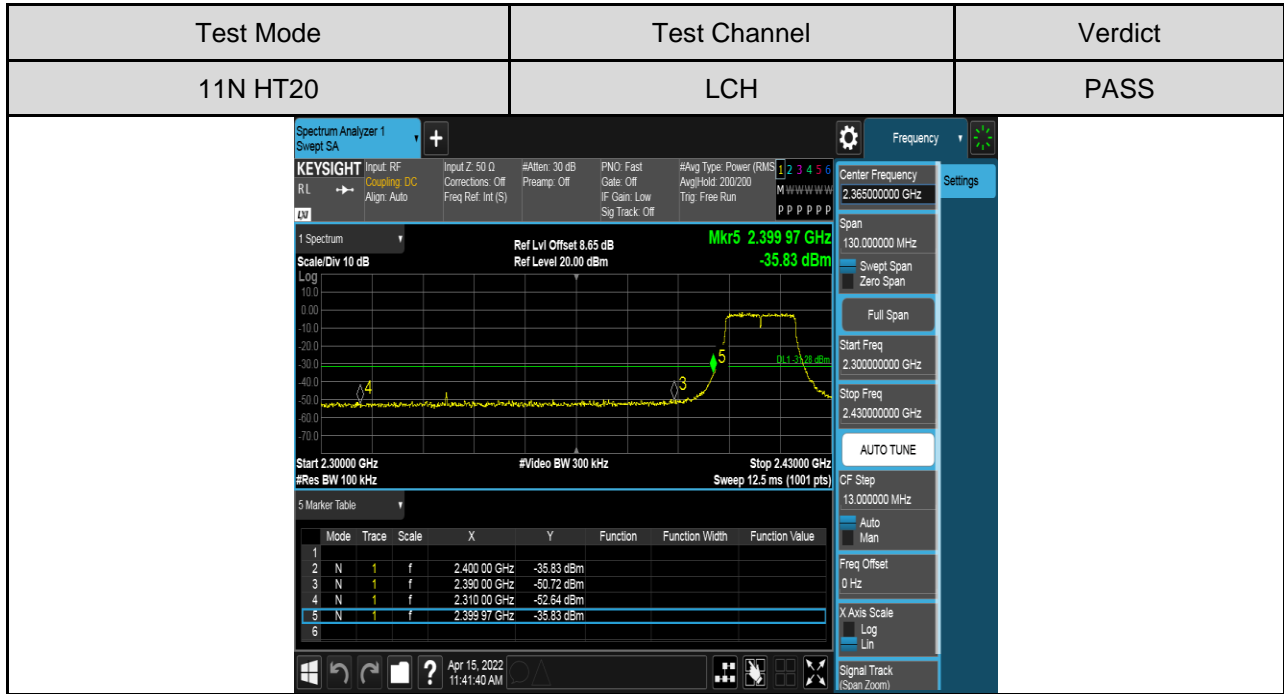

Antenna 2:

PART 2: CONDUCTED BANDEDGE

TEST RESULTS TABLE

Test Mode	Test Channel	Result	Verdict
11B	LCH	Refer to the Test Graph	Pass
	HCH	Refer to the Test Graph	Pass
11G	LCH	Refer to the Test Graph	Pass
	HCH	Refer to the Test Graph	Pass
11N HT20	LCH	Refer to the Test Graph	Pass
	HCH	Refer to the Test Graph	Pass
11N HT40	LCH	Refer to the Test Graph	Pass
	HCH	Refer to the Test Graph	Pass

TEST GRAPHS

Antenna 1:

Antenna 2:

PART 3: CONDUCTED SPURIOUS EMISSION

TEST RESULTS TABLE

Test Mode	Test Channel	Result	Verdict
11B	LCH	Refer to the Test Graph	Pass
	MCH	Refer to the Test Graph	Pass
	HCH	Refer to the Test Graph	Pass
11G	LCH	Refer to the Test Graph	Pass
	MCH	Refer to the Test Graph	Pass
	HCH	Refer to the Test Graph	Pass
11N HT20	LCH	Refer to the Test Graph	Pass
	MCH	Refer to the Test Graph	Pass
	HCH	Refer to the Test Graph	Pass
11N HT40	LCH	Refer to the Test Graph	Pass
	MCH	Refer to the Test Graph	Pass
	HCH	Refer to the Test Graph	Pass