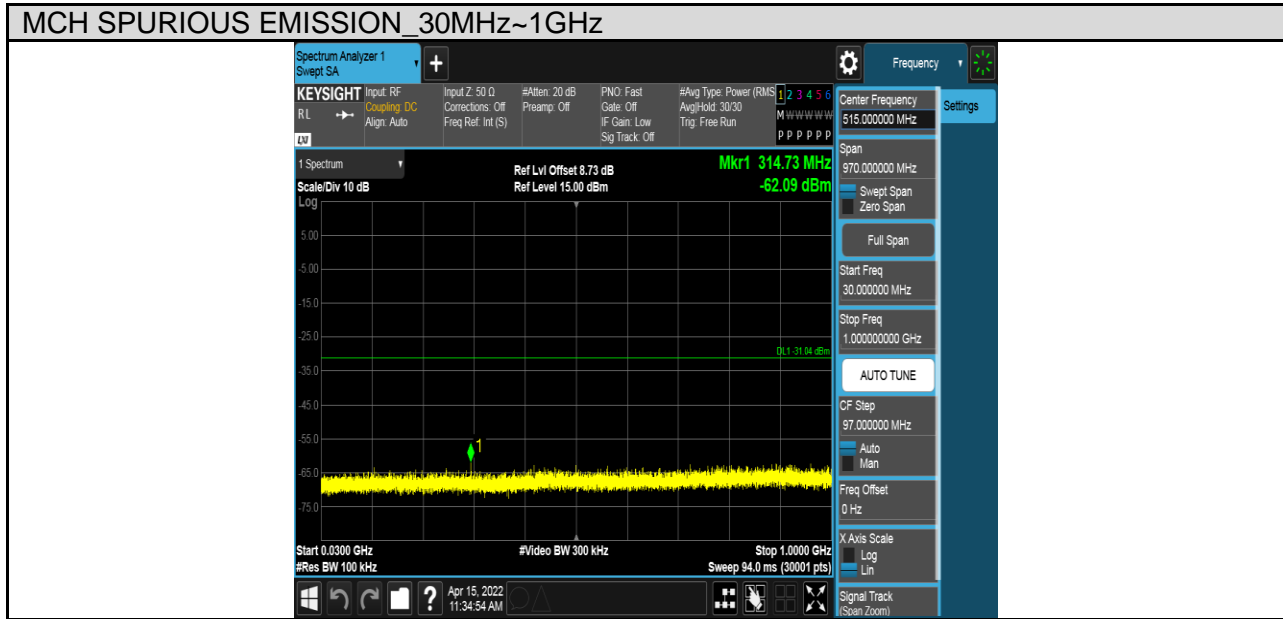

TEST GRAPHS

Antenna 1:

Antenna 2:

PART 3: CONDUCTED SPURIOUS EMISSION

TEST RESULTS TABLE

Test Mode	Test Channel	Result	Verdict
11B	LCH	Refer to the Test Graph	Pass
	MCH	Refer to the Test Graph	Pass
	HCH	Refer to the Test Graph	Pass
11G	LCH	Refer to the Test Graph	Pass
	MCH	Refer to the Test Graph	Pass
	HCH	Refer to the Test Graph	Pass
11N HT20	LCH	Refer to the Test Graph	Pass
	MCH	Refer to the Test Graph	Pass
	HCH	Refer to the Test Graph	Pass
11N HT40	LCH	Refer to the Test Graph	Pass
	MCH	Refer to the Test Graph	Pass
	HCH	Refer to the Test Graph	Pass

TEST GRAPHS

Antenna 1:

Test Mode	Channel	Verdict
11B	LCH	PASS

Test Mode	Channel	Verdict
11B	MCH	PASS

Test Mode	Channel	Verdict
11B	HCH	PASS

Test Mode	Channel	Verdict
11G	LCH	PASS

Test Mode	Channel	Verdict
11G	MCH	PASS

Test Mode	Channel	Verdict
11G	HCH	PASS

Test Mode	Channel	Verdict
11N HT20	LCH	PASS

Test Mode	Channel	Verdict
11N HT20	MCH	PASS

MCH SPURIOUS EMISSION_30MHz~1GHz

MCH SPURIOUS EMISSION_1GHz~26.5GHz

Test Mode	Channel	Verdict
11N HT20	HCH	PASS