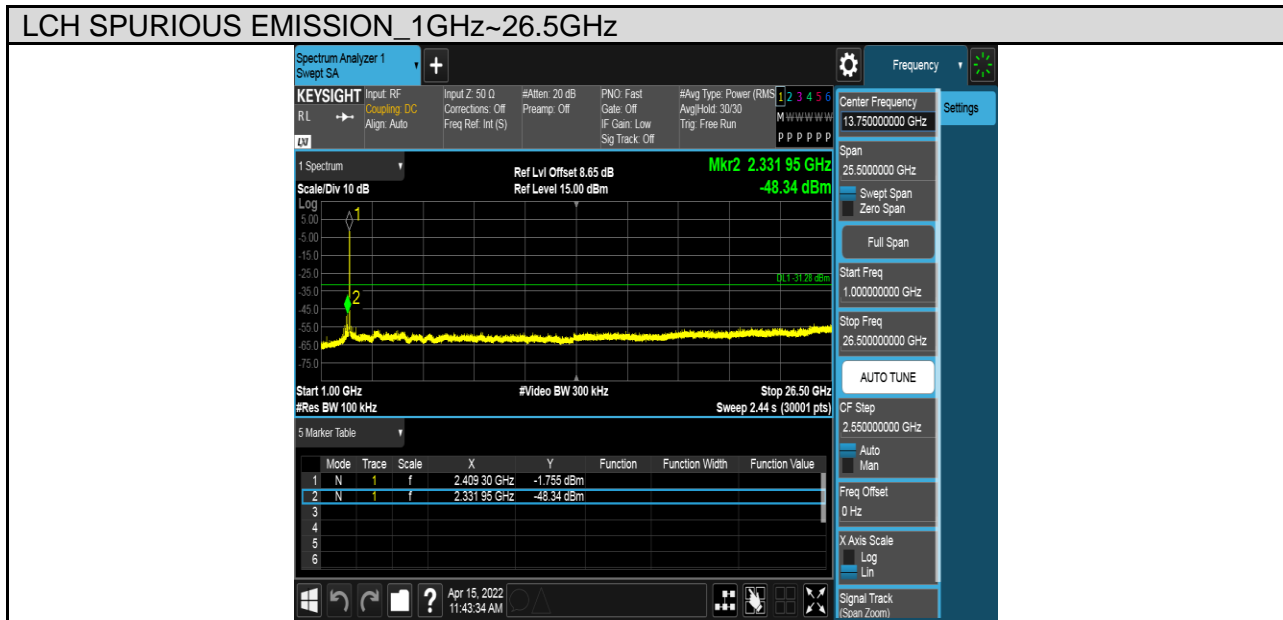

TEST GRAPHS

Antenna 1:

Antenna 2:

PART 3: CONDUCTED SPURIOUS EMISSION

TEST RESULTS TABLE

Test Mode	Test Channel	Result	Verdict
11B	LCH	Refer to the Test Graph	Pass
	MCH	Refer to the Test Graph	Pass
	HCH	Refer to the Test Graph	Pass
11G	LCH	Refer to the Test Graph	Pass
	MCH	Refer to the Test Graph	Pass
	HCH	Refer to the Test Graph	Pass
11N HT20	LCH	Refer to the Test Graph	Pass
	MCH	Refer to the Test Graph	Pass
	HCH	Refer to the Test Graph	Pass
11N HT40	LCH	Refer to the Test Graph	Pass
	MCH	Refer to the Test Graph	Pass
	HCH	Refer to the Test Graph	Pass

TEST GRAPHS

Antenna 1:

Test Mode	Channel	Verdict
11B	LCH	PASS

Test Mode	Channel	Verdict
11B	MCH	PASS

Test Mode	Channel	Verdict
11B	HCH	PASS

Test Mode	Channel	Verdict
11G	LCH	PASS

Test Mode	Channel	Verdict
11G	MCH	PASS

Test Mode	Channel	Verdict
11G	HCH	PASS

Test Mode	Channel	Verdict
11N HT20	LCH	PASS

Test Mode	Channel	Verdict
11N HT20	MCH	PASS

MCH SPURIOUS EMISSION_30MHz~1GHz

MCH SPURIOUS EMISSION_1GHz~26.5GHz

Test Mode	Channel	Verdict
11N HT20	HCH	PASS