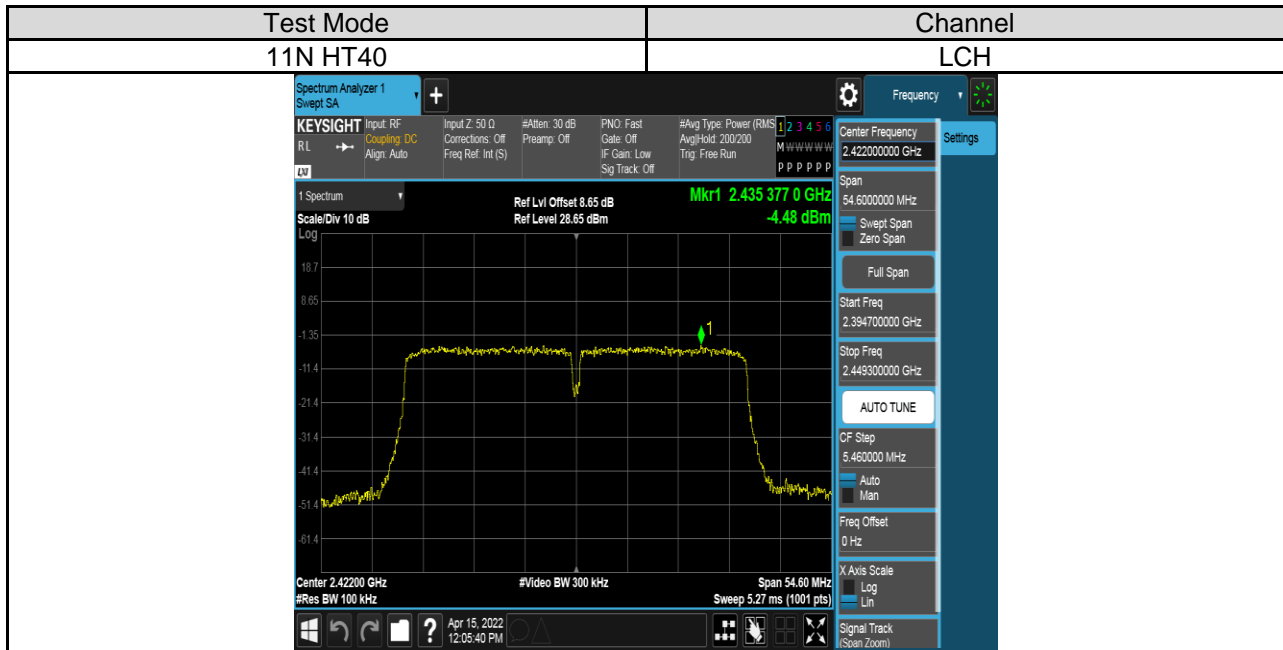

Antenna 2:

PART 2: CONDUCTED BANDEDGE

TEST RESULTS TABLE

Test Mode	Test Channel	Result	Verdict
11B	LCH	Refer to the Test Graph	Pass
	HCH	Refer to the Test Graph	Pass
11G	LCH	Refer to the Test Graph	Pass
	HCH	Refer to the Test Graph	Pass
11N HT20	LCH	Refer to the Test Graph	Pass
	HCH	Refer to the Test Graph	Pass
11N HT40	LCH	Refer to the Test Graph	Pass
	HCH	Refer to the Test Graph	Pass

TEST GRAPHS

Antenna 1:

Antenna 2:

PART 3: CONDUCTED SPURIOUS EMISSION

TEST RESULTS TABLE

Test Mode	Test Channel	Result	Verdict
11B	LCH	Refer to the Test Graph	Pass
	MCH	Refer to the Test Graph	Pass
	HCH	Refer to the Test Graph	Pass
11G	LCH	Refer to the Test Graph	Pass
	MCH	Refer to the Test Graph	Pass
	HCH	Refer to the Test Graph	Pass
11N HT20	LCH	Refer to the Test Graph	Pass
	MCH	Refer to the Test Graph	Pass
	HCH	Refer to the Test Graph	Pass
11N HT40	LCH	Refer to the Test Graph	Pass
	MCH	Refer to the Test Graph	Pass
	HCH	Refer to the Test Graph	Pass