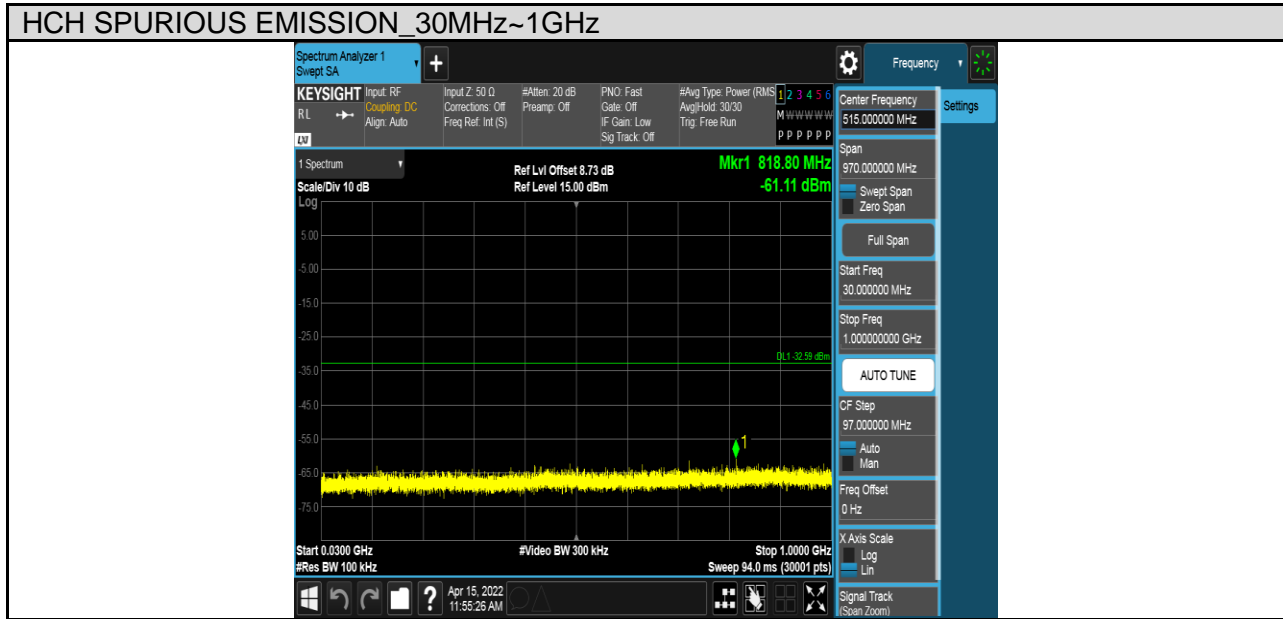

Test Mode	Channel	Verdict
11G	HCH	PASS

Test Mode	Channel	Verdict
11N HT20	LCH	PASS

Test Mode	Channel	Verdict
11N HT20	MCH	PASS

MCH SPURIOUS EMISSION_30MHz~1GHz

MCH SPURIOUS EMISSION_1GHz~26.5GHz

Test Mode	Channel	Verdict
11N HT20	HCH	PASS