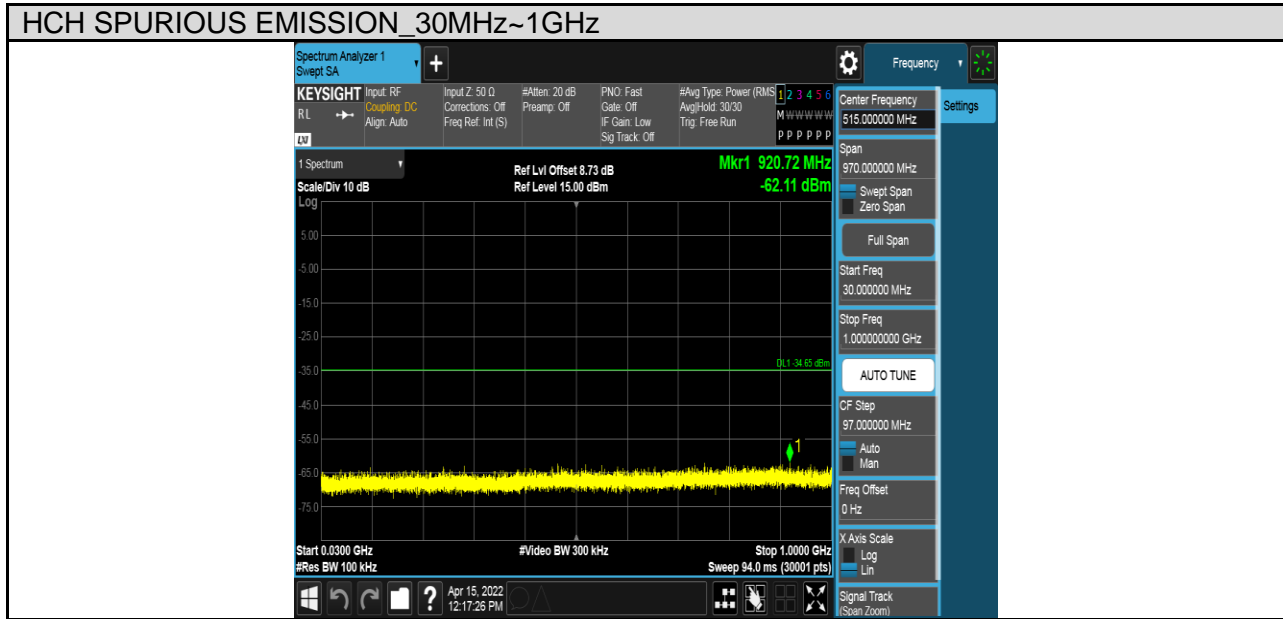

Test Mode	Channel	Verdict
11G	HCH	PASS

Test Mode	Channel	Verdict
11N HT20	LCH	PASS

Test Mode	Channel	Verdict
11N HT20	MCH	PASS

MCH SPURIOUS EMISSION_30MHz~1GHz

MCH SPURIOUS EMISSION_1GHz~26.5GHz

Test Mode	Channel	Verdict
11N HT20	HCH	PASS

Test Mode	Channel	Verdict
11N HT40	LCH	PASS

Test Mode	Channel	Verdict
11N HT40	MCH	PASS

Test Mode	Channel	Verdict
11N HT40	HCH	PASS

Antenna 2:

Test Mode	Channel	Verdict
11N HT20	LCH	PASS