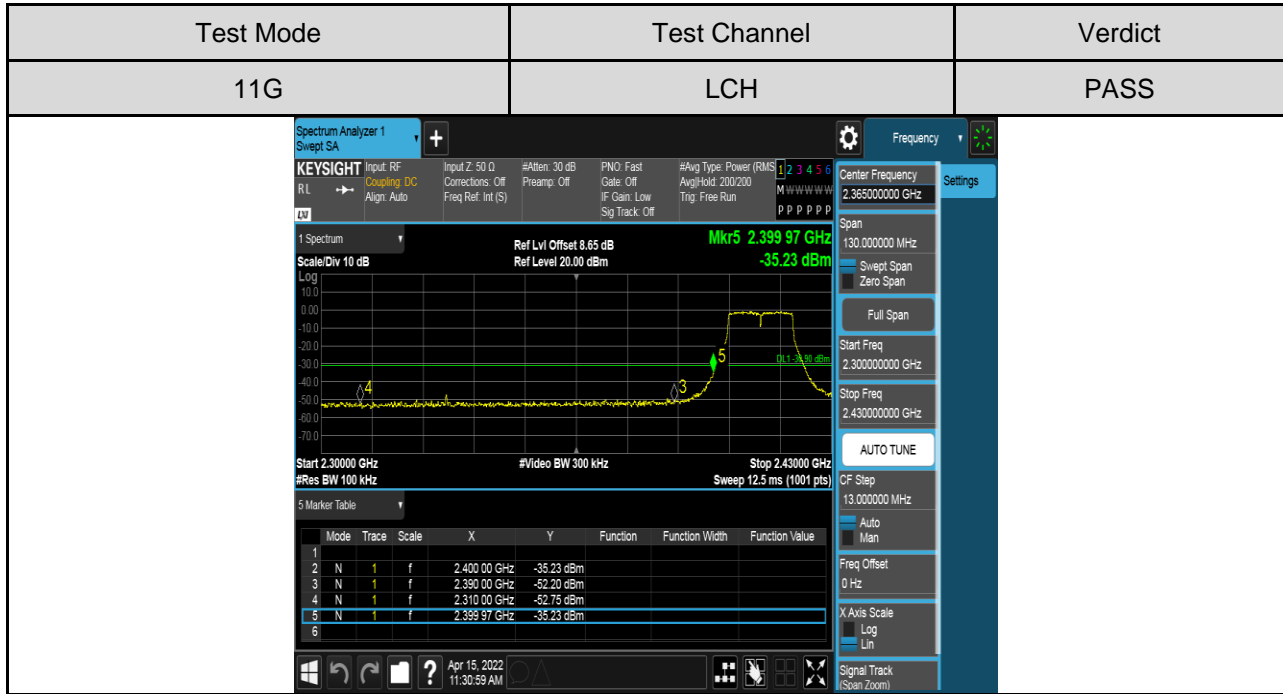

Antenna 2:

PART 2: CONDUCTED BANDEDGE

TEST RESULTS TABLE

Test Mode	Test Channel	Result	Verdict
11B	LCH	Refer to the Test Graph	Pass
	HCH	Refer to the Test Graph	Pass
11G	LCH	Refer to the Test Graph	Pass
	HCH	Refer to the Test Graph	Pass
11N HT20	LCH	Refer to the Test Graph	Pass
	HCH	Refer to the Test Graph	Pass
11N HT40	LCH	Refer to the Test Graph	Pass
	HCH	Refer to the Test Graph	Pass

TEST GRAPHS

Antenna 1:

Antenna 2:

PART 3: CONDUCTED SPURIOUS EMISSION

TEST RESULTS TABLE

Test Mode	Test Channel	Result	Verdict
11B	LCH	Refer to the Test Graph	Pass
	MCH	Refer to the Test Graph	Pass
	HCH	Refer to the Test Graph	Pass
11G	LCH	Refer to the Test Graph	Pass
	MCH	Refer to the Test Graph	Pass
	HCH	Refer to the Test Graph	Pass
11N HT20	LCH	Refer to the Test Graph	Pass
	MCH	Refer to the Test Graph	Pass
	HCH	Refer to the Test Graph	Pass
11N HT40	LCH	Refer to the Test Graph	Pass
	MCH	Refer to the Test Graph	Pass
	HCH	Refer to the Test Graph	Pass