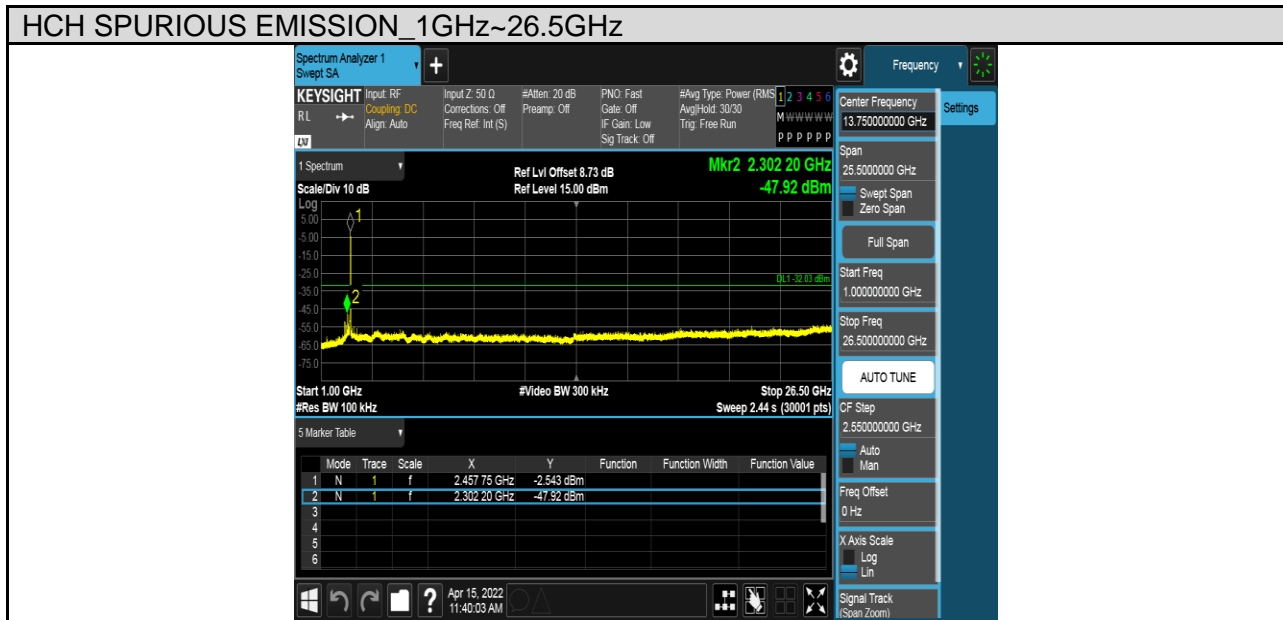

TEST GRAPHS

Antenna 1:

Antenna 2:

PART 3: CONDUCTED SPURIOUS EMISSION

TEST RESULTS TABLE

Test Mode	Test Channel	Result	Verdict
11B	LCH	Refer to the Test Graph	Pass
	MCH	Refer to the Test Graph	Pass
	HCH	Refer to the Test Graph	Pass
11G	LCH	Refer to the Test Graph	Pass
	MCH	Refer to the Test Graph	Pass
	HCH	Refer to the Test Graph	Pass
11N HT20	LCH	Refer to the Test Graph	Pass
	MCH	Refer to the Test Graph	Pass
	HCH	Refer to the Test Graph	Pass
11N HT40	LCH	Refer to the Test Graph	Pass
	MCH	Refer to the Test Graph	Pass
	HCH	Refer to the Test Graph	Pass

TEST GRAPHS

Antenna 1:

Test Mode	Channel	Verdict
11B	LCH	PASS

Test Mode	Channel	Verdict
11B	MCH	PASS

Test Mode	Channel	Verdict
11B	HCH	PASS

Test Mode	Channel	Verdict
11G	LCH	PASS

Test Mode	Channel	Verdict
11G	MCH	PASS

Test Mode	Channel	Verdict
11G	HCH	PASS

Test Mode	Channel	Verdict
11N HT20	LCH	PASS

Test Mode	Channel	Verdict
11N HT20	MCH	PASS

MCH SPURIOUS EMISSION_30MHz~1GHz

MCH SPURIOUS EMISSION_1GHz~26.5GHz

Test Mode	Channel	Verdict
11N HT20	HCH	PASS