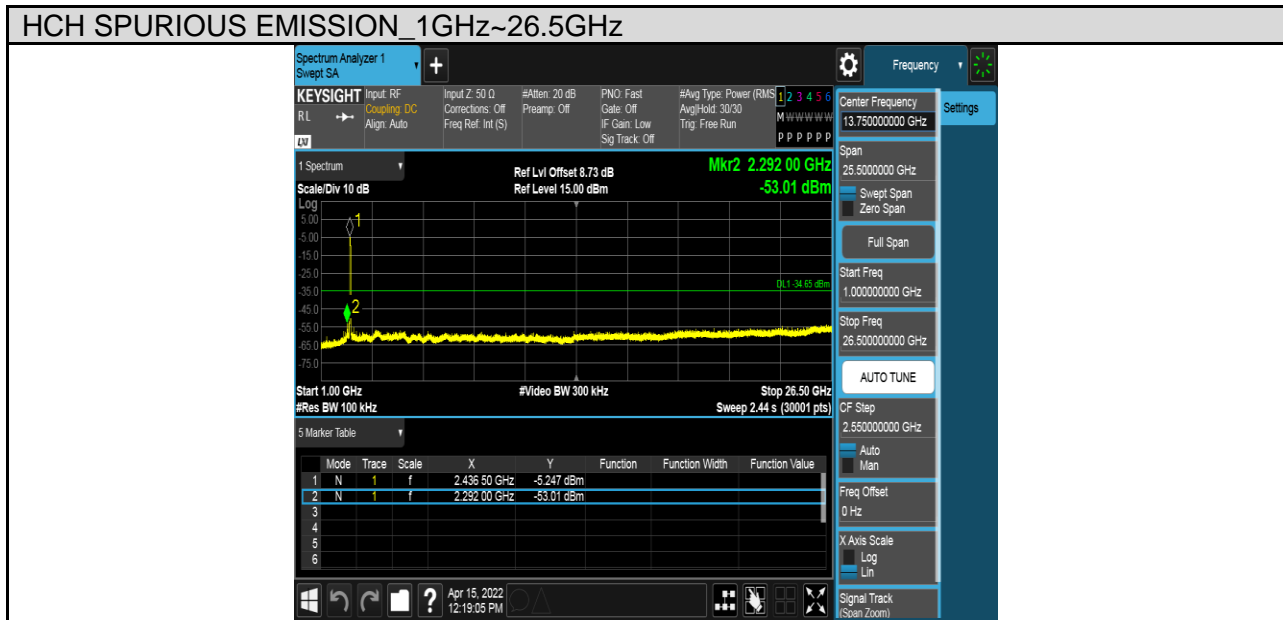

Test Mode	Channel	Verdict
11G	HCH	PASS

Test Mode	Channel	Verdict
11N HT20	LCH	PASS

Test Mode	Channel	Verdict
11N HT20	MCH	PASS

MCH SPURIOUS EMISSION_30MHz~1GHz

MCH SPURIOUS EMISSION_1GHz~26.5GHz

Test Mode	Channel	Verdict
11N HT20	HCH	PASS

Test Mode	Channel	Verdict
11N HT40	LCH	PASS

Test Mode	Channel	Verdict
11N HT40	MCH	PASS

Test Mode	Channel	Verdict
11N HT40	HCH	PASS

Antenna 2:

Test Mode	Channel	Verdict
11N HT20	LCH	PASS