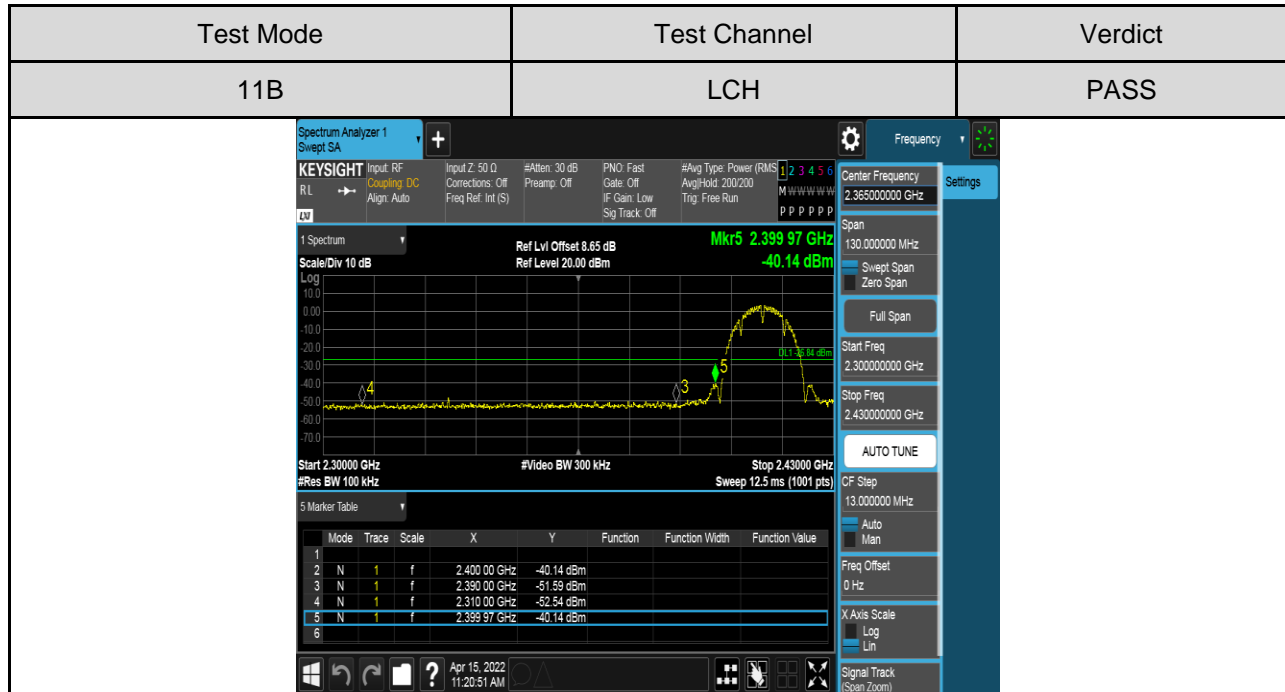

Antenna 2:

PART 2: CONDUCTED BANDEDGE

TEST RESULTS TABLE

Test Mode	Test Channel	Result	Verdict
11B	LCH	Refer to the Test Graph	Pass
	HCH	Refer to the Test Graph	Pass
11G	LCH	Refer to the Test Graph	Pass
	HCH	Refer to the Test Graph	Pass
11N HT20	LCH	Refer to the Test Graph	Pass
	HCH	Refer to the Test Graph	Pass
11N HT40	LCH	Refer to the Test Graph	Pass
	HCH	Refer to the Test Graph	Pass

TEST GRAPHS

Antenna 1:

Antenna 2:

PART 3: CONDUCTED SPURIOUS EMISSION

TEST RESULTS TABLE

Test Mode	Test Channel	Result	Verdict
11B	LCH	Refer to the Test Graph	Pass
	MCH	Refer to the Test Graph	Pass
	HCH	Refer to the Test Graph	Pass
11G	LCH	Refer to the Test Graph	Pass
	MCH	Refer to the Test Graph	Pass
	HCH	Refer to the Test Graph	Pass
11N HT20	LCH	Refer to the Test Graph	Pass
	MCH	Refer to the Test Graph	Pass
	HCH	Refer to the Test Graph	Pass
11N HT40	LCH	Refer to the Test Graph	Pass
	MCH	Refer to the Test Graph	Pass
	HCH	Refer to the Test Graph	Pass