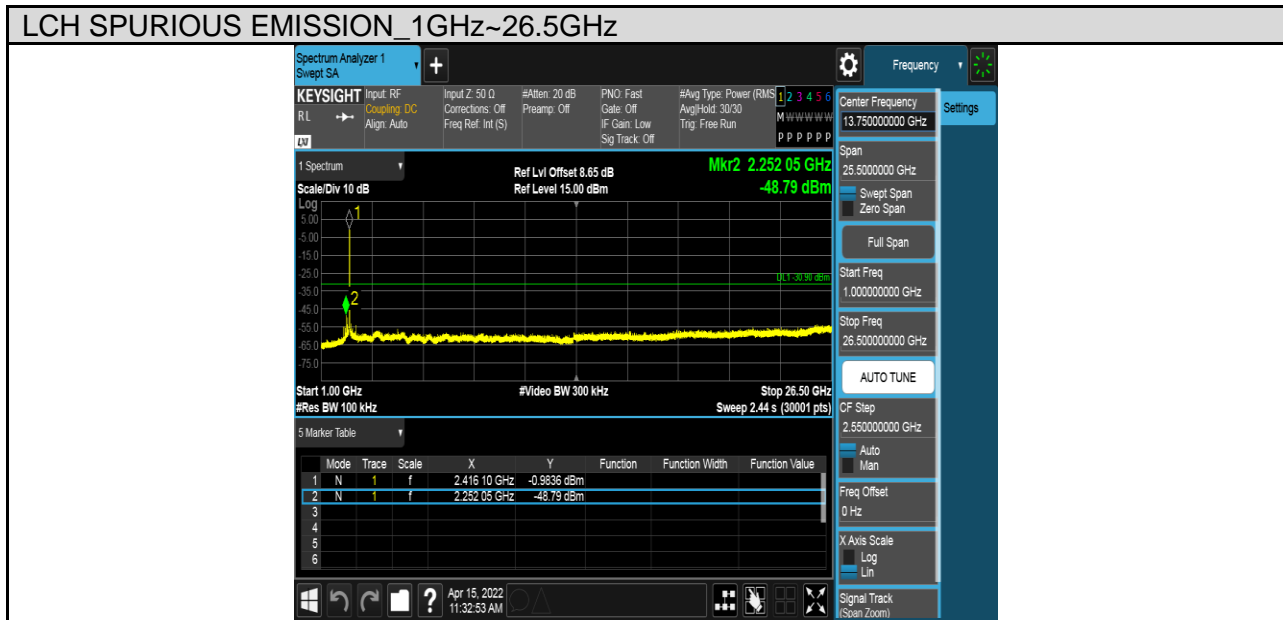

TEST GRAPHS

Antenna 1:

Antenna 2:

PART 3: CONDUCTED SPURIOUS EMISSION

TEST RESULTS TABLE

Test Mode	Test Channel	Result	Verdict
11B	LCH	Refer to the Test Graph	Pass
	MCH	Refer to the Test Graph	Pass
	HCH	Refer to the Test Graph	Pass
11G	LCH	Refer to the Test Graph	Pass
	MCH	Refer to the Test Graph	Pass
	HCH	Refer to the Test Graph	Pass
11N HT20	LCH	Refer to the Test Graph	Pass
	MCH	Refer to the Test Graph	Pass
	HCH	Refer to the Test Graph	Pass
11N HT40	LCH	Refer to the Test Graph	Pass
	MCH	Refer to the Test Graph	Pass
	HCH	Refer to the Test Graph	Pass

TEST GRAPHS

Antenna 1:

Test Mode	Channel	Verdict
11B	LCH	PASS

Test Mode	Channel	Verdict
11B	MCH	PASS

Test Mode	Channel	Verdict
11B	HCH	PASS

Test Mode	Channel	Verdict
11G	LCH	PASS

Test Mode	Channel	Verdict
11G	MCH	PASS

Test Mode	Channel	Verdict
11G	HCH	PASS

Test Mode	Channel	Verdict
11N HT20	LCH	PASS

Test Mode	Channel	Verdict
11N HT20	MCH	PASS

MCH SPURIOUS EMISSION_30MHz~1GHz

MCH SPURIOUS EMISSION_1GHz~26.5GHz

Test Mode	Channel	Verdict
11N HT20	HCH	PASS