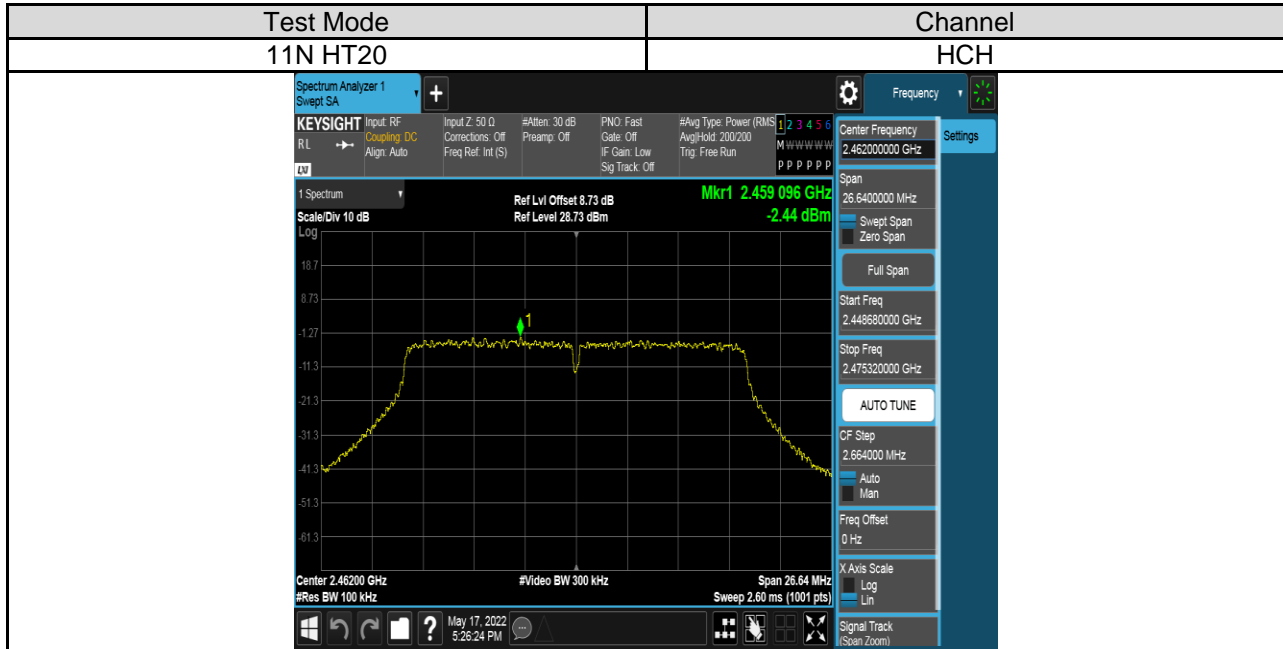

Antenna 2:

PART 2: CONDUCTED BANDEDGE

TEST RESULTS TABLE

Test Mode	Test Channel	Result	Verdict
11B	LCH	Refer to the Test Graph	Pass
	HCH	Refer to the Test Graph	Pass
11G	LCH	Refer to the Test Graph	Pass
	HCH	Refer to the Test Graph	Pass
11N HT20	LCH	Refer to the Test Graph	Pass
	HCH	Refer to the Test Graph	Pass
11N HT40	LCH	Refer to the Test Graph	Pass
	HCH	Refer to the Test Graph	Pass

TEST GRAPHS

Antenna 1:

Antenna 2:

PART 3: CONDUCTED SPURIOUS EMISSION

TEST RESULTS TABLE

Test Mode	Test Channel	Result	Verdict
11B	LCH	Refer to the Test Graph	Pass
	MCH	Refer to the Test Graph	Pass
	HCH	Refer to the Test Graph	Pass
11G	LCH	Refer to the Test Graph	Pass
	MCH	Refer to the Test Graph	Pass
	HCH	Refer to the Test Graph	Pass
11N HT20	LCH	Refer to the Test Graph	Pass
	MCH	Refer to the Test Graph	Pass
	HCH	Refer to the Test Graph	Pass
11N HT40	LCH	Refer to the Test Graph	Pass
	MCH	Refer to the Test Graph	Pass
	HCH	Refer to the Test Graph	Pass