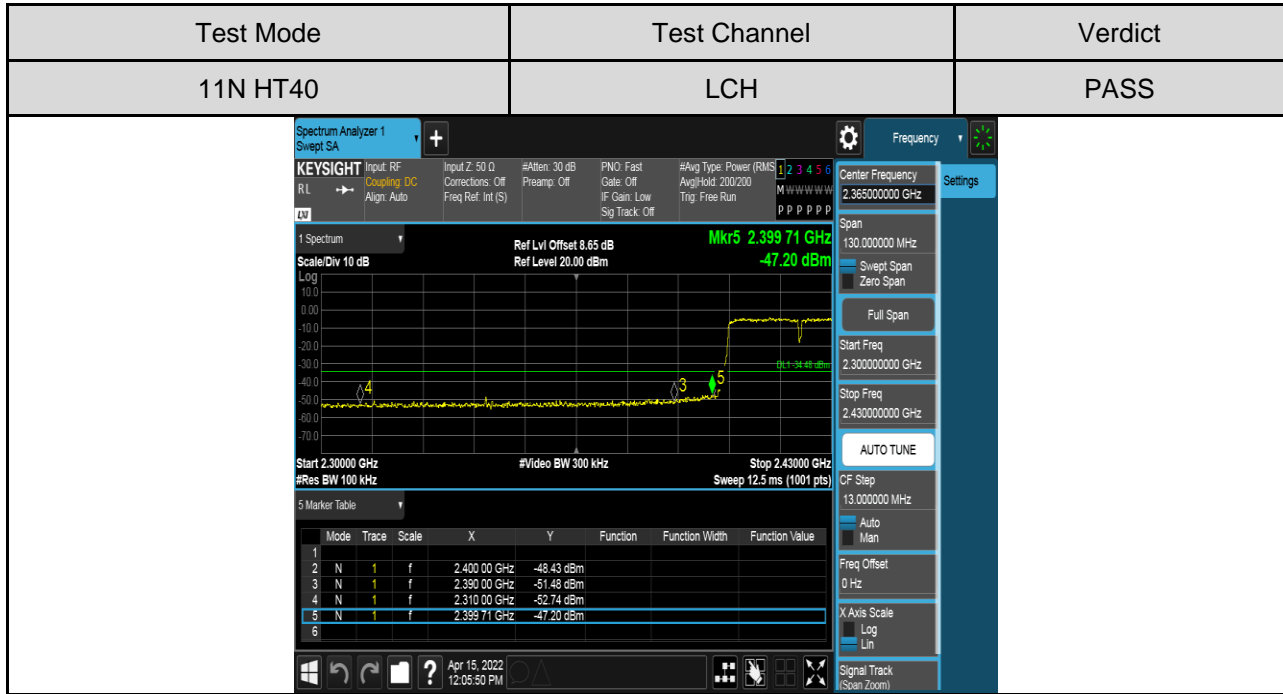

Antenna 2:

PART 2: CONDUCTED BANDEDGE

TEST RESULTS TABLE

Test Mode	Test Channel	Result	Verdict
11B	LCH	Refer to the Test Graph	Pass
	HCH	Refer to the Test Graph	Pass
11G	LCH	Refer to the Test Graph	Pass
	HCH	Refer to the Test Graph	Pass
11N HT20	LCH	Refer to the Test Graph	Pass
	HCH	Refer to the Test Graph	Pass
11N HT40	LCH	Refer to the Test Graph	Pass
	HCH	Refer to the Test Graph	Pass

TEST GRAPHS

Antenna 1:

Antenna 2:

PART 3: CONDUCTED SPURIOUS EMISSION

TEST RESULTS TABLE

Test Mode	Test Channel	Result	Verdict
11B	LCH	Refer to the Test Graph	Pass
	MCH	Refer to the Test Graph	Pass
	HCH	Refer to the Test Graph	Pass
11G	LCH	Refer to the Test Graph	Pass
	MCH	Refer to the Test Graph	Pass
	HCH	Refer to the Test Graph	Pass
11N HT20	LCH	Refer to the Test Graph	Pass
	MCH	Refer to the Test Graph	Pass
	HCH	Refer to the Test Graph	Pass
11N HT40	LCH	Refer to the Test Graph	Pass
	MCH	Refer to the Test Graph	Pass
	HCH	Refer to the Test Graph	Pass

TEST GRAPHS

Antenna 1:

Test Mode	Channel	Verdict
11B	LCH	PASS

Test Mode	Channel	Verdict
11B	MCH	PASS

Test Mode	Channel	Verdict
11B	HCH	PASS

Test Mode	Channel	Verdict
11G	LCH	PASS

Test Mode	Channel	Verdict
11G	MCH	PASS

Test Mode	Channel	Verdict
11G	HCH	PASS

Test Mode	Channel	Verdict
11N HT20	LCH	PASS

Test Mode	Channel	Verdict
11N HT20	MCH	PASS

MCH SPURIOUS EMISSION_30MHz~1GHz

MCH SPURIOUS EMISSION_1GHz~26.5GHz

Test Mode	Channel	Verdict
11N HT20	HCH	PASS