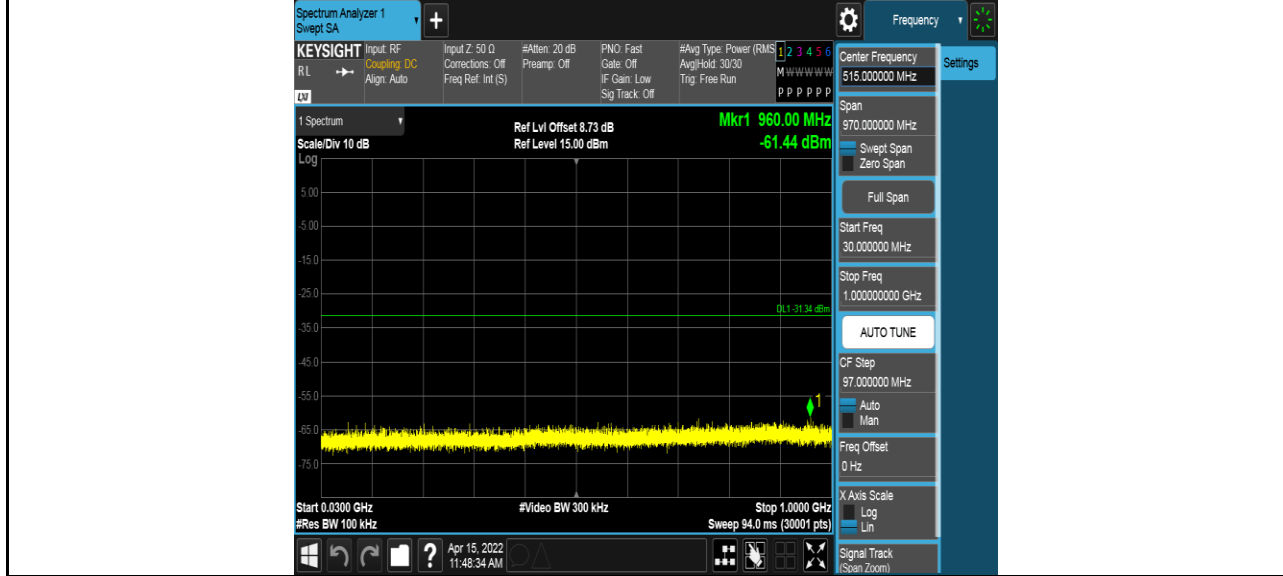

Test Mode	Channel	Verdict
11G	HCH	PASS

Test Mode	Channel	Verdict
11N HT20	LCH	PASS

Test Mode	Channel	Verdict
11N HT20	MCH	PASS

MCH SPURIOUS EMISSION_30MHz~1GHz

MCH SPURIOUS EMISSION_1GHz~26.5GHz

Test Mode	Channel	Verdict
11N HT20	HCH	PASS