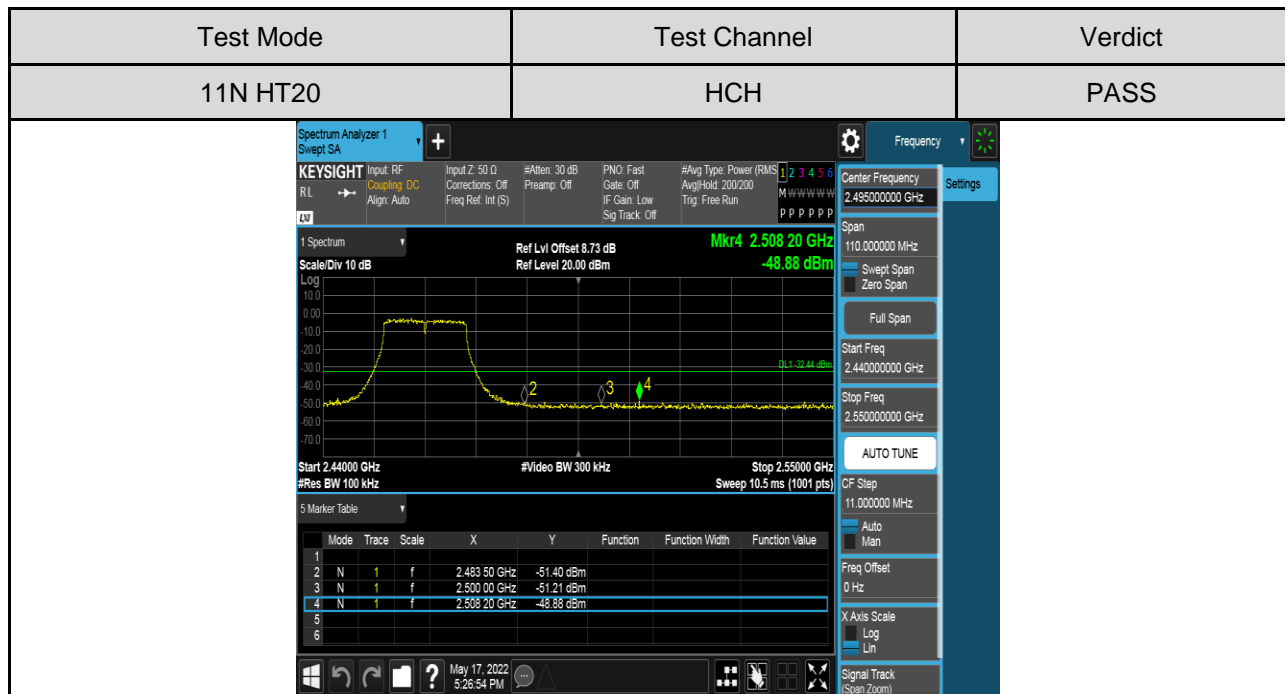

Antenna 2:

PART 2: CONDUCTED BANDEDGE

TEST RESULTS TABLE

Test Mode	Test Channel	Result	Verdict
11B	LCH	Refer to the Test Graph	Pass
	HCH	Refer to the Test Graph	Pass
11G	LCH	Refer to the Test Graph	Pass
	HCH	Refer to the Test Graph	Pass
11N HT20	LCH	Refer to the Test Graph	Pass
	HCH	Refer to the Test Graph	Pass
11N HT40	LCH	Refer to the Test Graph	Pass
	HCH	Refer to the Test Graph	Pass

TEST GRAPHS

Antenna 1:

Antenna 2:

PART 3: CONDUCTED SPURIOUS EMISSION

TEST RESULTS TABLE

Test Mode	Test Channel	Result	Verdict
11B	LCH	Refer to the Test Graph	Pass
	MCH	Refer to the Test Graph	Pass
	HCH	Refer to the Test Graph	Pass
11G	LCH	Refer to the Test Graph	Pass
	MCH	Refer to the Test Graph	Pass
	HCH	Refer to the Test Graph	Pass
11N HT20	LCH	Refer to the Test Graph	Pass
	MCH	Refer to the Test Graph	Pass
	HCH	Refer to the Test Graph	Pass
11N HT40	LCH	Refer to the Test Graph	Pass
	MCH	Refer to the Test Graph	Pass
	HCH	Refer to the Test Graph	Pass

TEST GRAPHS

Antenna 1:

Test Mode	Channel	Verdict
11B	LCH	PASS

Test Mode	Channel	Verdict
11B	MCH	PASS

Test Mode	Channel	Verdict
11B	HCH	PASS

Test Mode	Channel	Verdict
11G	LCH	PASS

Test Mode	Channel	Verdict
11G	MCH	PASS

Test Mode	Channel	Verdict
11G	HCH	PASS

Test Mode	Channel	Verdict
11N HT20	LCH	PASS

Test Mode	Channel	Verdict
11N HT20	MCH	PASS

MCH SPURIOUS EMISSION_30MHz~1GHz

MCH SPURIOUS EMISSION_1GHz~26.5GHz

Test Mode	Channel	Verdict
11N HT20	HCH	PASS