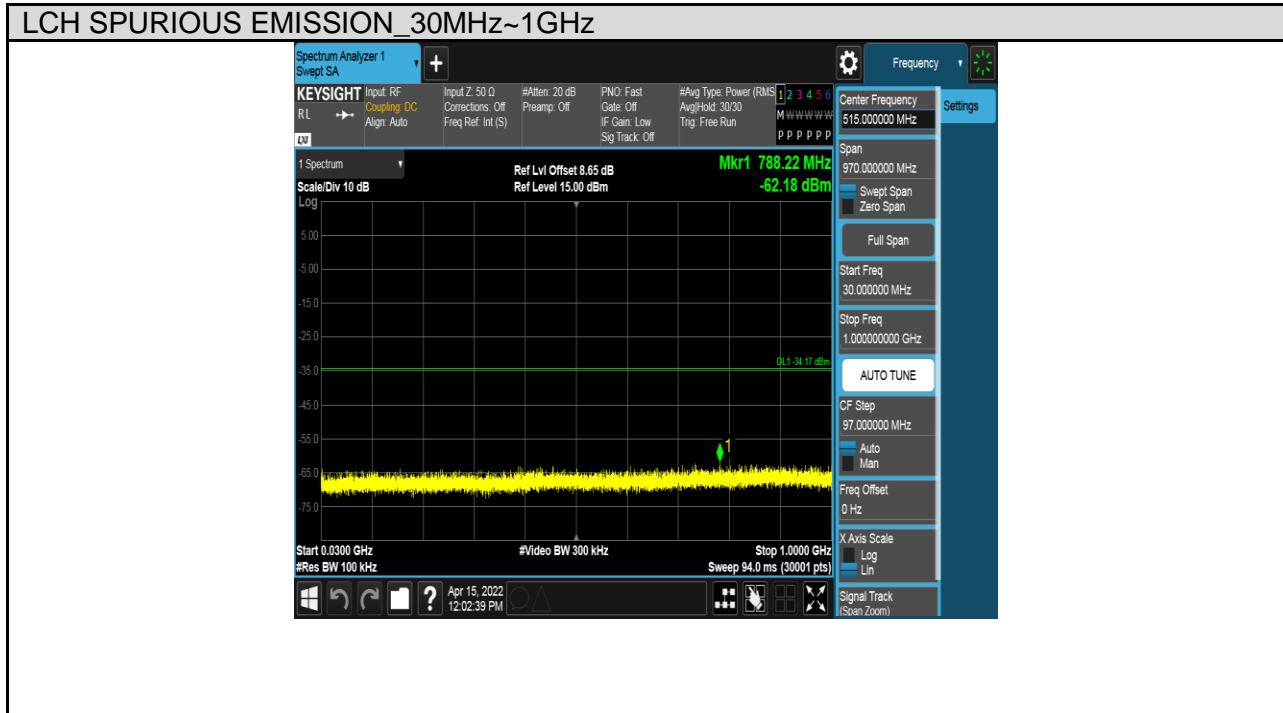

Test Mode	Channel	Verdict
11N HT40	LCH	PASS