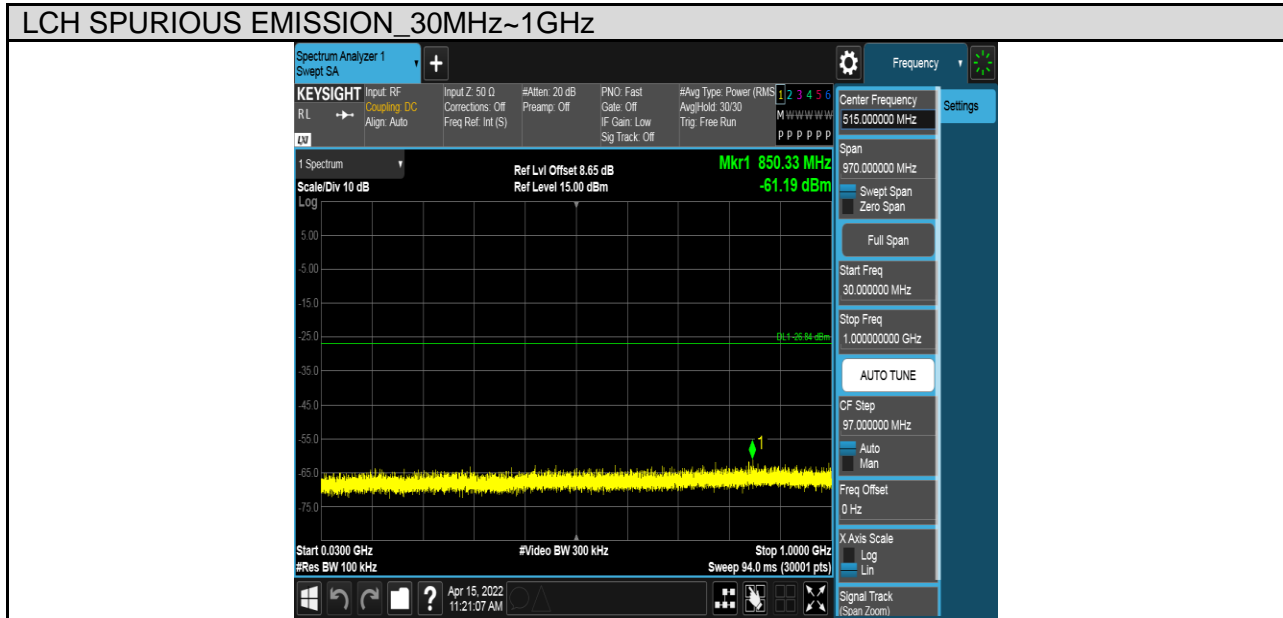

Antenna 2:

PART 2: CONDUCTED BANDEDGE

TEST RESULTS TABLE

Test Mode	Test Channel	Result	Verdict
11B	LCH	Refer to the Test Graph	Pass
	HCH	Refer to the Test Graph	Pass
11G	LCH	Refer to the Test Graph	Pass
	HCH	Refer to the Test Graph	Pass
11N HT20	LCH	Refer to the Test Graph	Pass
	HCH	Refer to the Test Graph	Pass
11N HT40	LCH	Refer to the Test Graph	Pass
	HCH	Refer to the Test Graph	Pass

TEST GRAPHS

Antenna 1:

Antenna 2:

PART 3: CONDUCTED SPURIOUS EMISSION

TEST RESULTS TABLE

Test Mode	Test Channel	Result	Verdict
11B	LCH	Refer to the Test Graph	Pass
	MCH	Refer to the Test Graph	Pass
	HCH	Refer to the Test Graph	Pass
11G	LCH	Refer to the Test Graph	Pass
	MCH	Refer to the Test Graph	Pass
	HCH	Refer to the Test Graph	Pass
11N HT20	LCH	Refer to the Test Graph	Pass
	MCH	Refer to the Test Graph	Pass
	HCH	Refer to the Test Graph	Pass
11N HT40	LCH	Refer to the Test Graph	Pass
	MCH	Refer to the Test Graph	Pass
	HCH	Refer to the Test Graph	Pass

TEST GRAPHS

Antenna 1:

Test Mode	Channel	Verdict
11B	LCH	PASS

Test Mode	Channel	Verdict
11B	MCH	PASS

Test Mode	Channel	Verdict
11B	HCH	PASS

Test Mode	Channel	Verdict
11G	LCH	PASS

Test Mode	Channel	Verdict
11G	MCH	PASS

Test Mode	Channel	Verdict
11G	HCH	PASS

Test Mode	Channel	Verdict
11N HT20	LCH	PASS

Test Mode	Channel	Verdict
11N HT20	MCH	PASS

MCH SPURIOUS EMISSION_30MHz~1GHz

MCH SPURIOUS EMISSION_1GHz~26.5GHz

Test Mode	Channel	Verdict
11N HT20	HCH	PASS