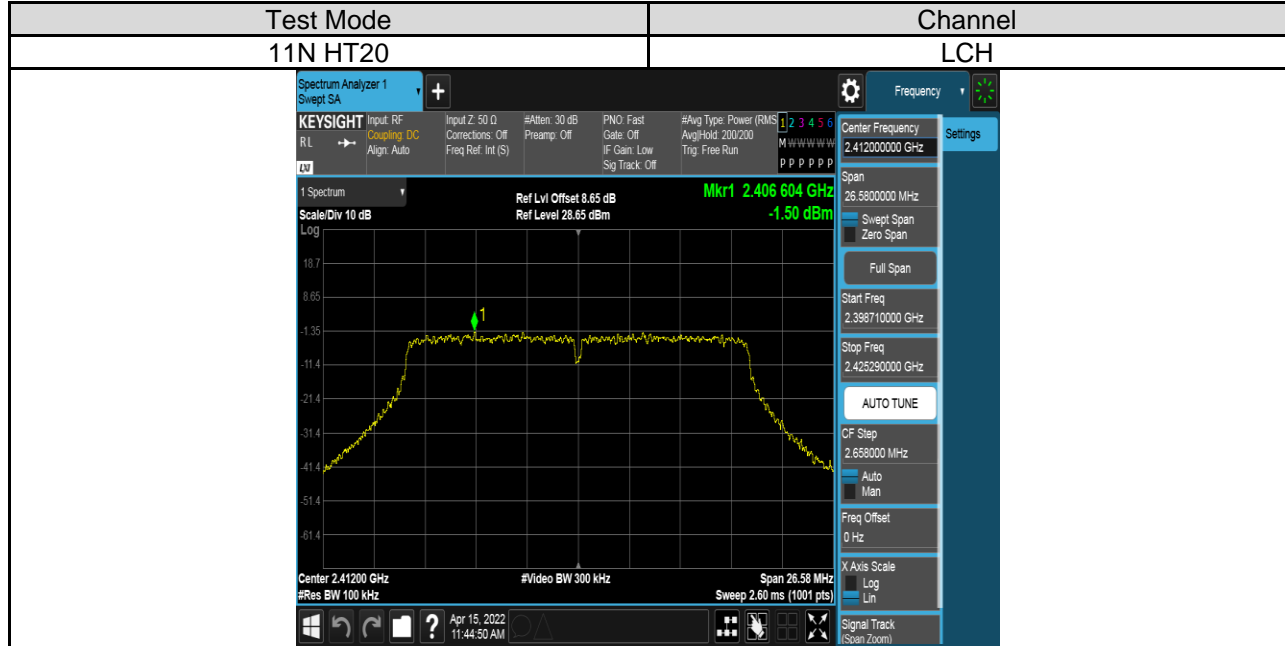

Antenna 2:

PART 2: CONDUCTED BANDEDGE

TEST RESULTS TABLE

Test Mode	Test Channel	Result	Verdict
11B	LCH	Refer to the Test Graph	Pass
	HCH	Refer to the Test Graph	Pass
11G	LCH	Refer to the Test Graph	Pass
	HCH	Refer to the Test Graph	Pass
11N HT20	LCH	Refer to the Test Graph	Pass
	HCH	Refer to the Test Graph	Pass
11N HT40	LCH	Refer to the Test Graph	Pass
	HCH	Refer to the Test Graph	Pass

TEST GRAPHS

Antenna 1:

Antenna 2:

PART 3: CONDUCTED SPURIOUS EMISSION

TEST RESULTS TABLE

Test Mode	Test Channel	Result	Verdict
11B	LCH	Refer to the Test Graph	Pass
	MCH	Refer to the Test Graph	Pass
	HCH	Refer to the Test Graph	Pass
11G	LCH	Refer to the Test Graph	Pass
	MCH	Refer to the Test Graph	Pass
	HCH	Refer to the Test Graph	Pass
11N HT20	LCH	Refer to the Test Graph	Pass
	MCH	Refer to the Test Graph	Pass
	HCH	Refer to the Test Graph	Pass
11N HT40	LCH	Refer to the Test Graph	Pass
	MCH	Refer to the Test Graph	Pass
	HCH	Refer to the Test Graph	Pass