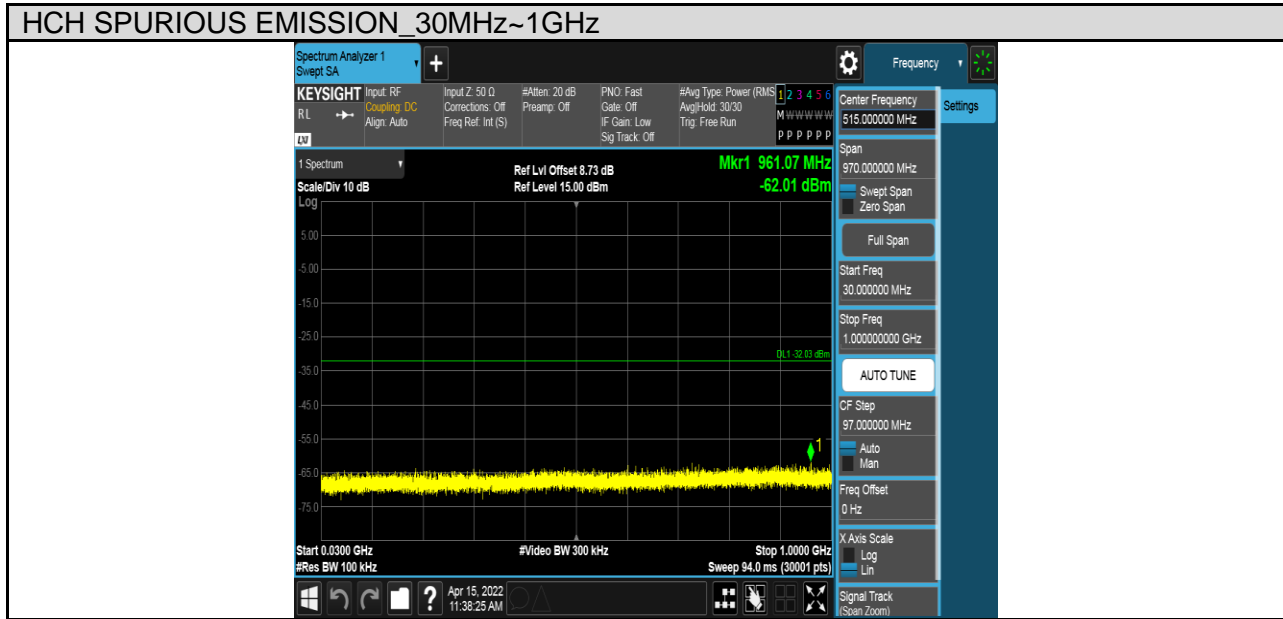

TEST GRAPHS

Antenna 1:

Antenna 2:

PART 3: CONDUCTED SPURIOUS EMISSION

TEST RESULTS TABLE

Test Mode	Test Channel	Result	Verdict
11B	LCH	Refer to the Test Graph	Pass
	MCH	Refer to the Test Graph	Pass
	HCH	Refer to the Test Graph	Pass
11G	LCH	Refer to the Test Graph	Pass
	MCH	Refer to the Test Graph	Pass
	HCH	Refer to the Test Graph	Pass
11N HT20	LCH	Refer to the Test Graph	Pass
	MCH	Refer to the Test Graph	Pass
	HCH	Refer to the Test Graph	Pass
11N HT40	LCH	Refer to the Test Graph	Pass
	MCH	Refer to the Test Graph	Pass
	HCH	Refer to the Test Graph	Pass

TEST GRAPHS

Antenna 1:

Test Mode	Channel	Verdict
11B	LCH	PASS

Test Mode	Channel	Verdict
11B	MCH	PASS

Test Mode	Channel	Verdict
11B	HCH	PASS

Test Mode	Channel	Verdict
11G	LCH	PASS

Test Mode	Channel	Verdict
11G	MCH	PASS

Test Mode	Channel	Verdict
11G	HCH	PASS

Test Mode	Channel	Verdict
11N HT20	LCH	PASS

Test Mode	Channel	Verdict
11N HT20	MCH	PASS

MCH SPURIOUS EMISSION_30MHz~1GHz

MCH SPURIOUS EMISSION_1GHz~26.5GHz

Test Mode	Channel	Verdict
11N HT20	HCH	PASS