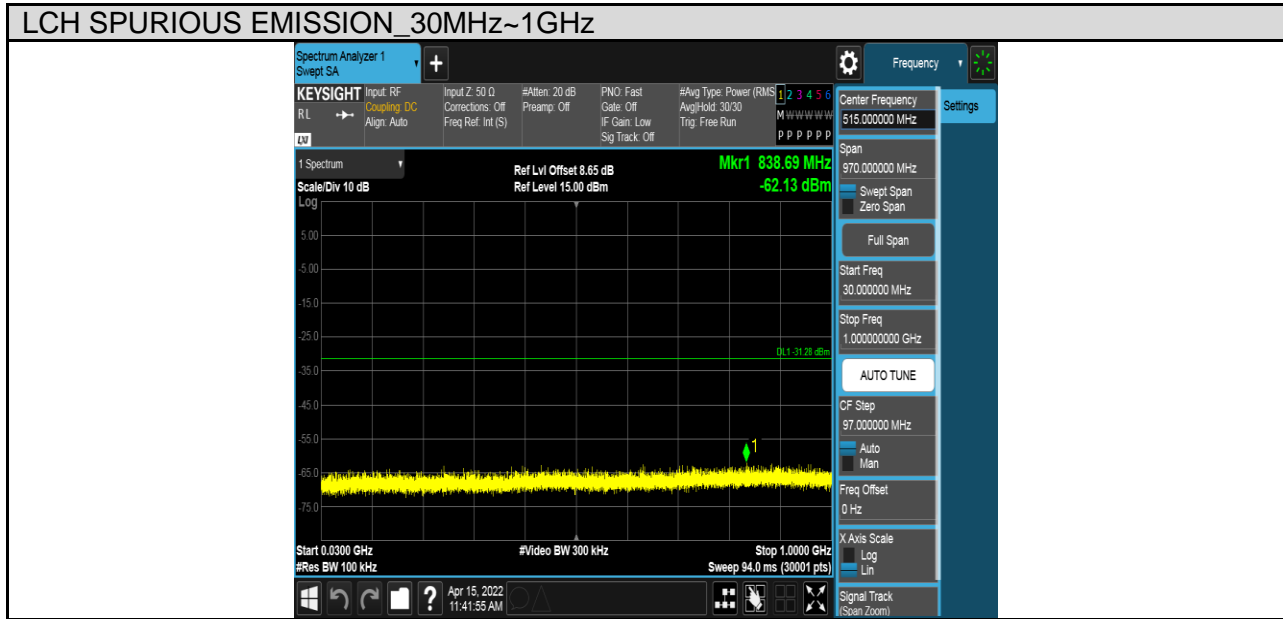

TEST GRAPHS

Antenna 1:

Antenna 2:

PART 3: CONDUCTED SPURIOUS EMISSION

TEST RESULTS TABLE

Test Mode	Test Channel	Result	Verdict
11B	LCH	Refer to the Test Graph	Pass
	MCH	Refer to the Test Graph	Pass
	HCH	Refer to the Test Graph	Pass
11G	LCH	Refer to the Test Graph	Pass
	MCH	Refer to the Test Graph	Pass
	HCH	Refer to the Test Graph	Pass
11N HT20	LCH	Refer to the Test Graph	Pass
	MCH	Refer to the Test Graph	Pass
	HCH	Refer to the Test Graph	Pass
11N HT40	LCH	Refer to the Test Graph	Pass
	MCH	Refer to the Test Graph	Pass
	HCH	Refer to the Test Graph	Pass

TEST GRAPHS

Antenna 1:

Test Mode	Channel	Verdict
11B	LCH	PASS

Test Mode	Channel	Verdict
11B	MCH	PASS

Test Mode	Channel	Verdict
11B	HCH	PASS

Test Mode	Channel	Verdict
11G	LCH	PASS

Test Mode	Channel	Verdict
11G	MCH	PASS

Test Mode	Channel	Verdict
11G	HCH	PASS

Test Mode	Channel	Verdict
11N HT20	LCH	PASS

Test Mode	Channel	Verdict
11N HT20	MCH	PASS

MCH SPURIOUS EMISSION_30MHz~1GHz

MCH SPURIOUS EMISSION_1GHz~26.5GHz

Test Mode	Channel	Verdict
11N HT20	HCH	PASS