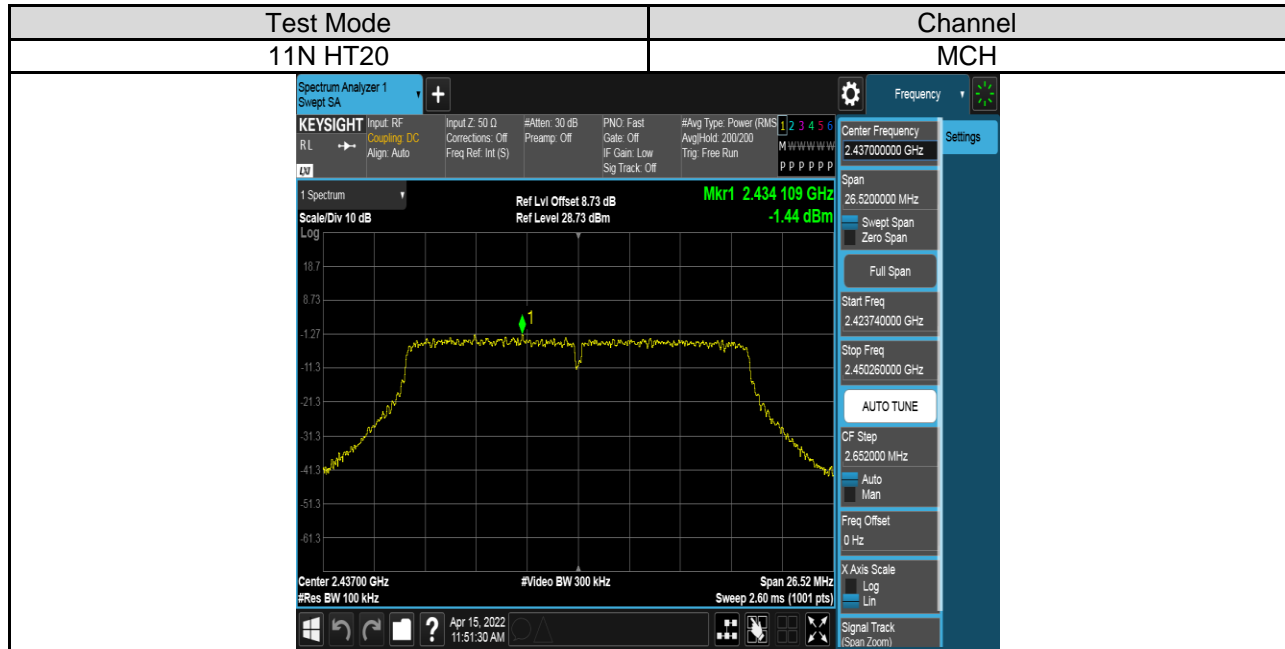

Antenna 2:

PART 2: CONDUCTED BANDEDGE

TEST RESULTS TABLE

Test Mode	Test Channel	Result	Verdict
11B	LCH	Refer to the Test Graph	Pass
	HCH	Refer to the Test Graph	Pass
11G	LCH	Refer to the Test Graph	Pass
	HCH	Refer to the Test Graph	Pass
11N HT20	LCH	Refer to the Test Graph	Pass
	HCH	Refer to the Test Graph	Pass
11N HT40	LCH	Refer to the Test Graph	Pass
	HCH	Refer to the Test Graph	Pass

TEST GRAPHS

Antenna 1:

Antenna 2:

PART 3: CONDUCTED SPURIOUS EMISSION

TEST RESULTS TABLE

Test Mode	Test Channel	Result	Verdict
11B	LCH	Refer to the Test Graph	Pass
	MCH	Refer to the Test Graph	Pass
	HCH	Refer to the Test Graph	Pass
11G	LCH	Refer to the Test Graph	Pass
	MCH	Refer to the Test Graph	Pass
	HCH	Refer to the Test Graph	Pass
11N HT20	LCH	Refer to the Test Graph	Pass
	MCH	Refer to the Test Graph	Pass
	HCH	Refer to the Test Graph	Pass
11N HT40	LCH	Refer to the Test Graph	Pass
	MCH	Refer to the Test Graph	Pass
	HCH	Refer to the Test Graph	Pass