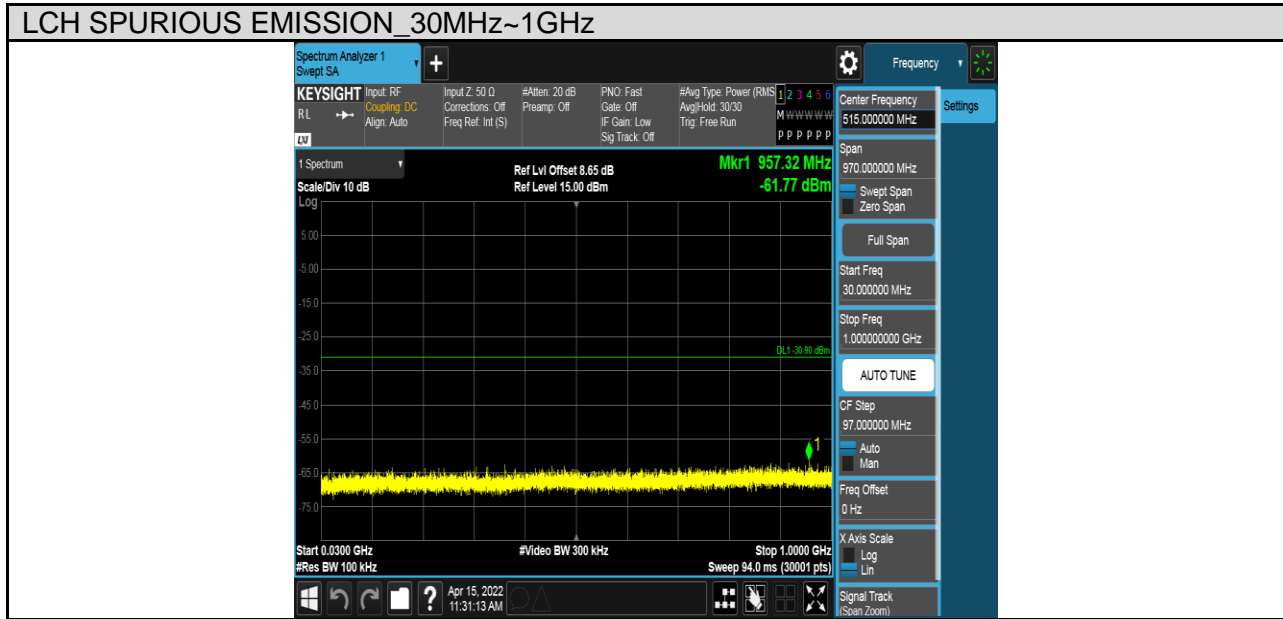

TEST GRAPHS

Antenna 1:

Antenna 2:

PART 3: CONDUCTED SPURIOUS EMISSION

TEST RESULTS TABLE

Test Mode	Test Channel	Result	Verdict
11B	LCH	Refer to the Test Graph	Pass
	MCH	Refer to the Test Graph	Pass
	HCH	Refer to the Test Graph	Pass
11G	LCH	Refer to the Test Graph	Pass
	MCH	Refer to the Test Graph	Pass
	HCH	Refer to the Test Graph	Pass
11N HT20	LCH	Refer to the Test Graph	Pass
	MCH	Refer to the Test Graph	Pass
	HCH	Refer to the Test Graph	Pass
11N HT40	LCH	Refer to the Test Graph	Pass
	MCH	Refer to the Test Graph	Pass
	HCH	Refer to the Test Graph	Pass

TEST GRAPHS

Antenna 1:

Test Mode	Channel	Verdict
11B	LCH	PASS

Test Mode	Channel	Verdict
11B	MCH	PASS

Test Mode	Channel	Verdict
11B	HCH	PASS

Test Mode	Channel	Verdict
11G	LCH	PASS

Test Mode	Channel	Verdict
11G	MCH	PASS

Test Mode	Channel	Verdict
11G	HCH	PASS

Test Mode	Channel	Verdict
11N HT20	LCH	PASS

Test Mode	Channel	Verdict
11N HT20	MCH	PASS

MCH SPURIOUS EMISSION_30MHz~1GHz

MCH SPURIOUS EMISSION_1GHz~26.5GHz

Test Mode	Channel	Verdict
11N HT20	HCH	PASS