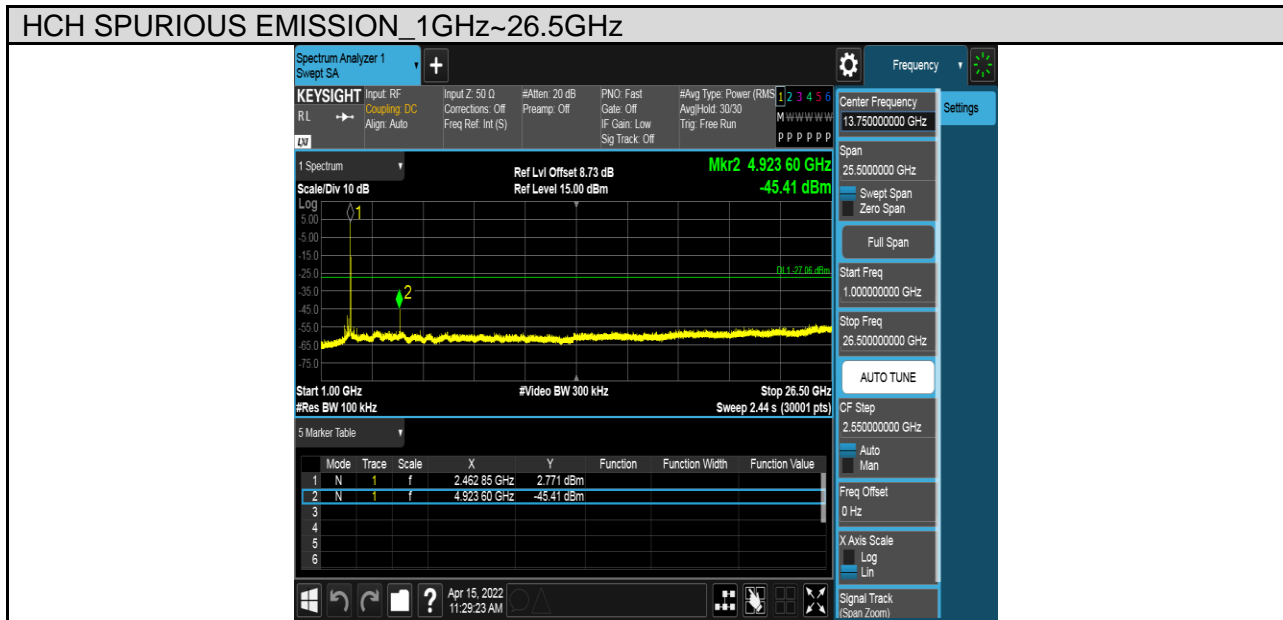

TEST GRAPHS

Antenna 1:

Antenna 2:

PART 3: CONDUCTED SPURIOUS EMISSION

TEST RESULTS TABLE

Test Mode	Test Channel	Result	Verdict
11B	LCH	Refer to the Test Graph	Pass
	MCH	Refer to the Test Graph	Pass
	HCH	Refer to the Test Graph	Pass
11G	LCH	Refer to the Test Graph	Pass
	MCH	Refer to the Test Graph	Pass
	HCH	Refer to the Test Graph	Pass
11N HT20	LCH	Refer to the Test Graph	Pass
	MCH	Refer to the Test Graph	Pass
	HCH	Refer to the Test Graph	Pass
11N HT40	LCH	Refer to the Test Graph	Pass
	MCH	Refer to the Test Graph	Pass
	HCH	Refer to the Test Graph	Pass

TEST GRAPHS

Antenna 1:

Test Mode	Channel	Verdict
11B	LCH	PASS

Test Mode	Channel	Verdict
11B	MCH	PASS

Test Mode	Channel	Verdict
11B	HCH	PASS

Test Mode	Channel	Verdict
11G	LCH	PASS

Test Mode	Channel	Verdict
11G	MCH	PASS

Test Mode	Channel	Verdict
11G	HCH	PASS

Test Mode	Channel	Verdict
11N HT20	LCH	PASS

Test Mode	Channel	Verdict
11N HT20	MCH	PASS

MCH SPURIOUS EMISSION_30MHz~1GHz

MCH SPURIOUS EMISSION_1GHz~26.5GHz

Test Mode	Channel	Verdict
11N HT20	HCH	PASS