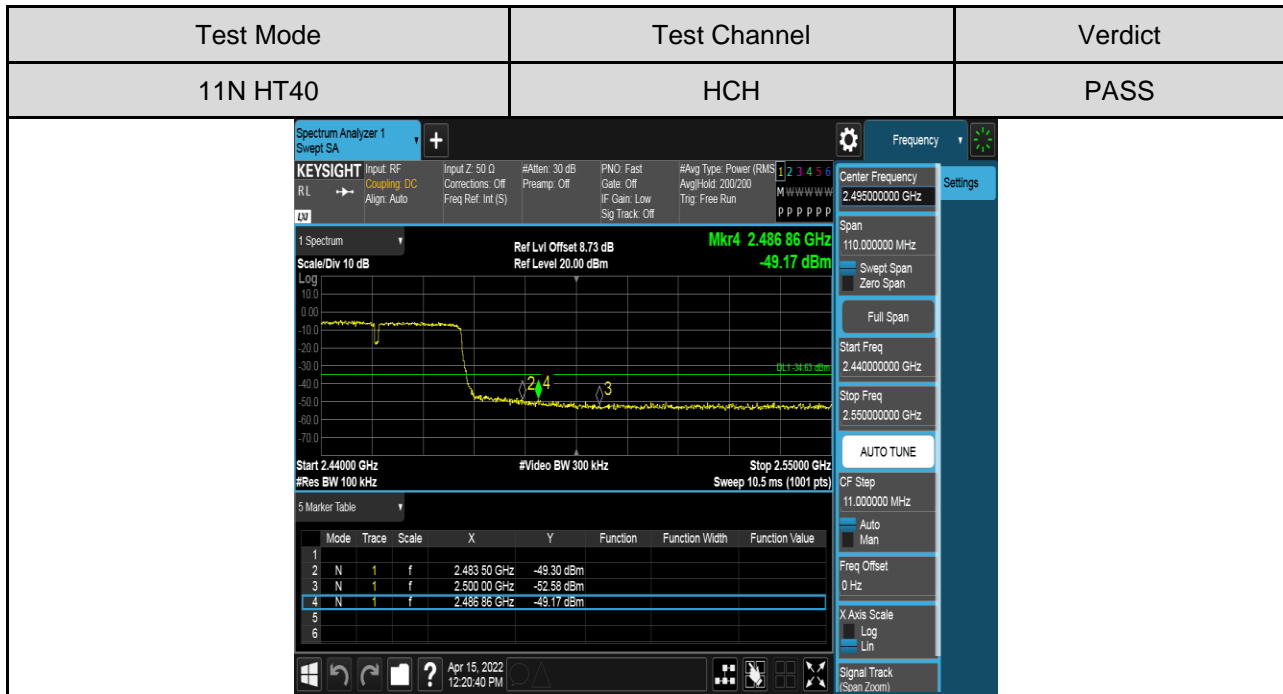

Antenna 2:

PART 2: CONDUCTED BANDEDGE

TEST RESULTS TABLE

Test Mode	Test Channel	Result	Verdict
11B	LCH	Refer to the Test Graph	Pass
	HCH	Refer to the Test Graph	Pass
11G	LCH	Refer to the Test Graph	Pass
	HCH	Refer to the Test Graph	Pass
11N HT20	LCH	Refer to the Test Graph	Pass
	HCH	Refer to the Test Graph	Pass
11N HT40	LCH	Refer to the Test Graph	Pass
	HCH	Refer to the Test Graph	Pass

TEST GRAPHS

Antenna 1:

Antenna 2:

PART 3: CONDUCTED SPURIOUS EMISSION

TEST RESULTS TABLE

Test Mode	Test Channel	Result	Verdict
11B	LCH	Refer to the Test Graph	Pass
	MCH	Refer to the Test Graph	Pass
	HCH	Refer to the Test Graph	Pass
11G	LCH	Refer to the Test Graph	Pass
	MCH	Refer to the Test Graph	Pass
	HCH	Refer to the Test Graph	Pass
11N HT20	LCH	Refer to the Test Graph	Pass
	MCH	Refer to the Test Graph	Pass
	HCH	Refer to the Test Graph	Pass
11N HT40	LCH	Refer to the Test Graph	Pass
	MCH	Refer to the Test Graph	Pass
	HCH	Refer to the Test Graph	Pass

TEST GRAPHS

Antenna 1:

Test Mode	Channel	Verdict
11B	LCH	PASS

Test Mode	Channel	Verdict
11B	MCH	PASS

Test Mode	Channel	Verdict
11B	HCH	PASS

Test Mode	Channel	Verdict
11G	LCH	PASS

Test Mode	Channel	Verdict
11G	MCH	PASS

Test Mode	Channel	Verdict
11G	HCH	PASS

Test Mode	Channel	Verdict
11N HT20	LCH	PASS

Test Mode	Channel	Verdict
11N HT20	MCH	PASS

MCH SPURIOUS EMISSION_30MHz~1GHz

MCH SPURIOUS EMISSION_1GHz~26.5GHz

Test Mode	Channel	Verdict
11N HT20	HCH	PASS