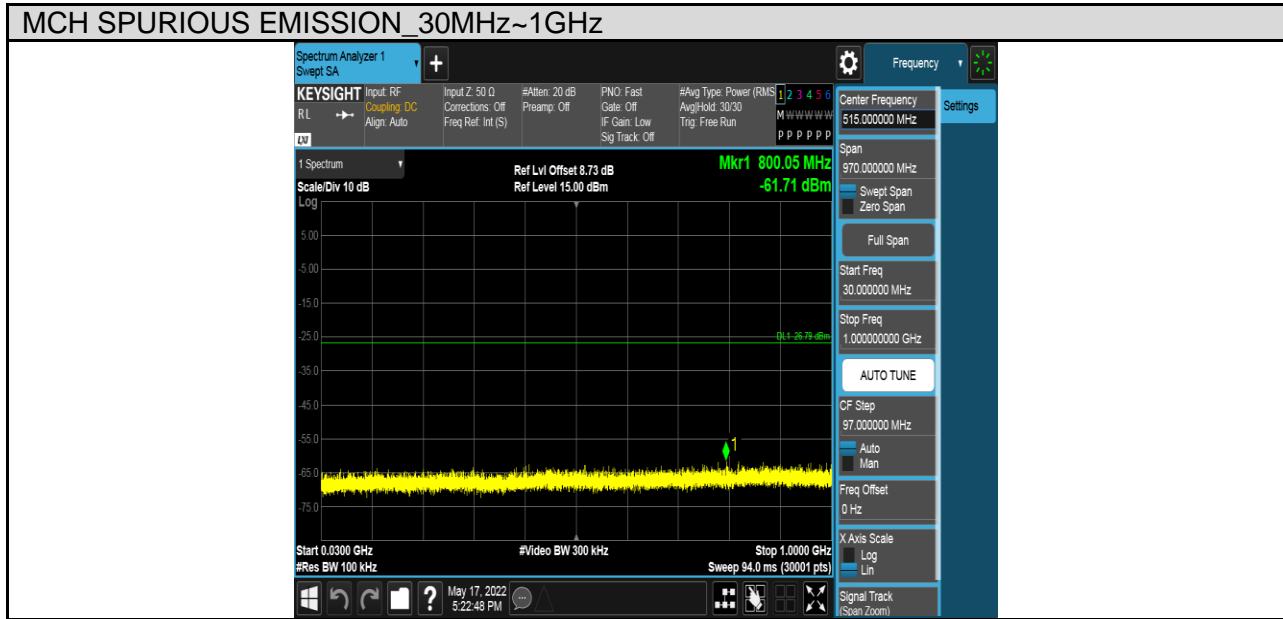

TEST GRAPHS

Antenna 1:

Antenna 2:

PART 3: CONDUCTED SPURIOUS EMISSION

TEST RESULTS TABLE

Test Mode	Test Channel	Result	Verdict
11B	LCH	Refer to the Test Graph	Pass
	MCH	Refer to the Test Graph	Pass
	HCH	Refer to the Test Graph	Pass
11G	LCH	Refer to the Test Graph	Pass
	MCH	Refer to the Test Graph	Pass
	HCH	Refer to the Test Graph	Pass
11N HT20	LCH	Refer to the Test Graph	Pass
	MCH	Refer to the Test Graph	Pass
	HCH	Refer to the Test Graph	Pass
11N HT40	LCH	Refer to the Test Graph	Pass
	MCH	Refer to the Test Graph	Pass
	HCH	Refer to the Test Graph	Pass

TEST GRAPHS

Antenna 1:

Test Mode	Channel	Verdict
11B	LCH	PASS

Test Mode	Channel	Verdict
11B	MCH	PASS

Test Mode	Channel	Verdict
11B	HCH	PASS

Test Mode	Channel	Verdict
11G	LCH	PASS

Test Mode	Channel	Verdict
11G	MCH	PASS

Test Mode	Channel	Verdict
11G	HCH	PASS

Test Mode	Channel	Verdict
11N HT20	LCH	PASS

Test Mode	Channel	Verdict
11N HT20	MCH	PASS

MCH SPURIOUS EMISSION_30MHz~1GHz

MCH SPURIOUS EMISSION_1GHz~26.5GHz

Test Mode	Channel	Verdict
11N HT20	HCH	PASS