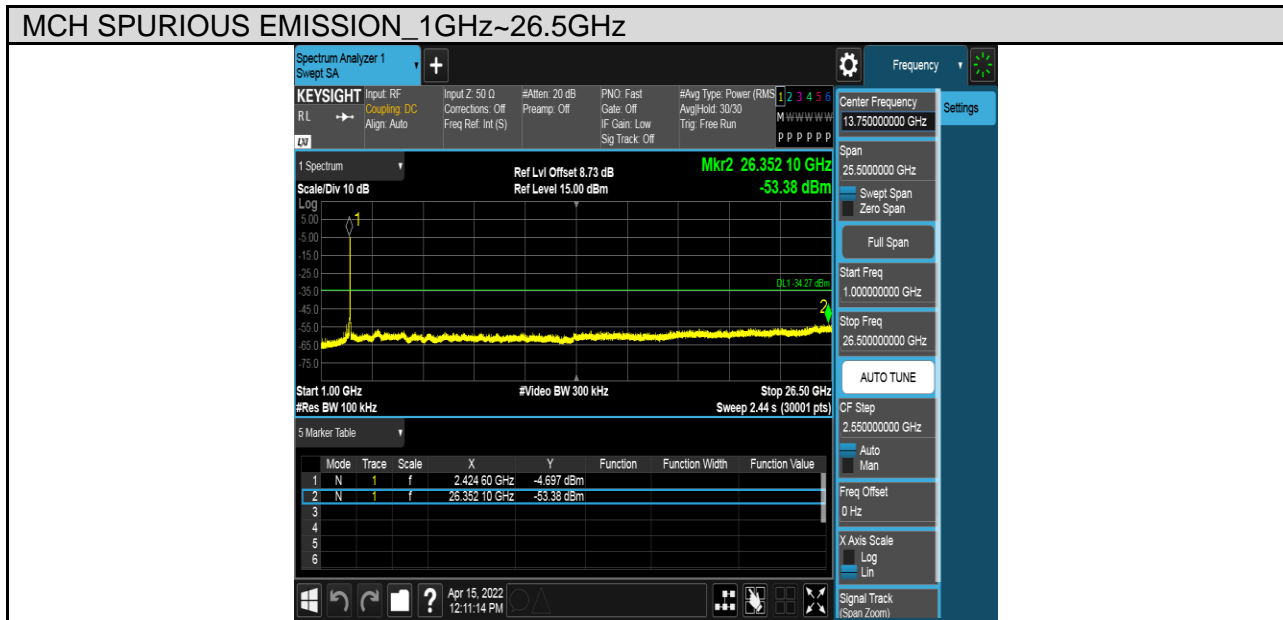

Test Mode	Channel	Verdict
11G	HCH	PASS

Test Mode	Channel	Verdict
11N HT20	LCH	PASS

Test Mode	Channel	Verdict
11N HT20	MCH	PASS

MCH SPURIOUS EMISSION_30MHz~1GHz

MCH SPURIOUS EMISSION_1GHz~26.5GHz

Test Mode	Channel	Verdict
11N HT20	HCH	PASS

Test Mode	Channel	Verdict
11N HT40	LCH	PASS

Test Mode	Channel	Verdict
11N HT40	MCH	PASS

Test Mode	Channel	Verdict
11N HT40	HCH	PASS

Antenna 2:

Test Mode	Channel	Verdict
11N HT20	LCH	PASS