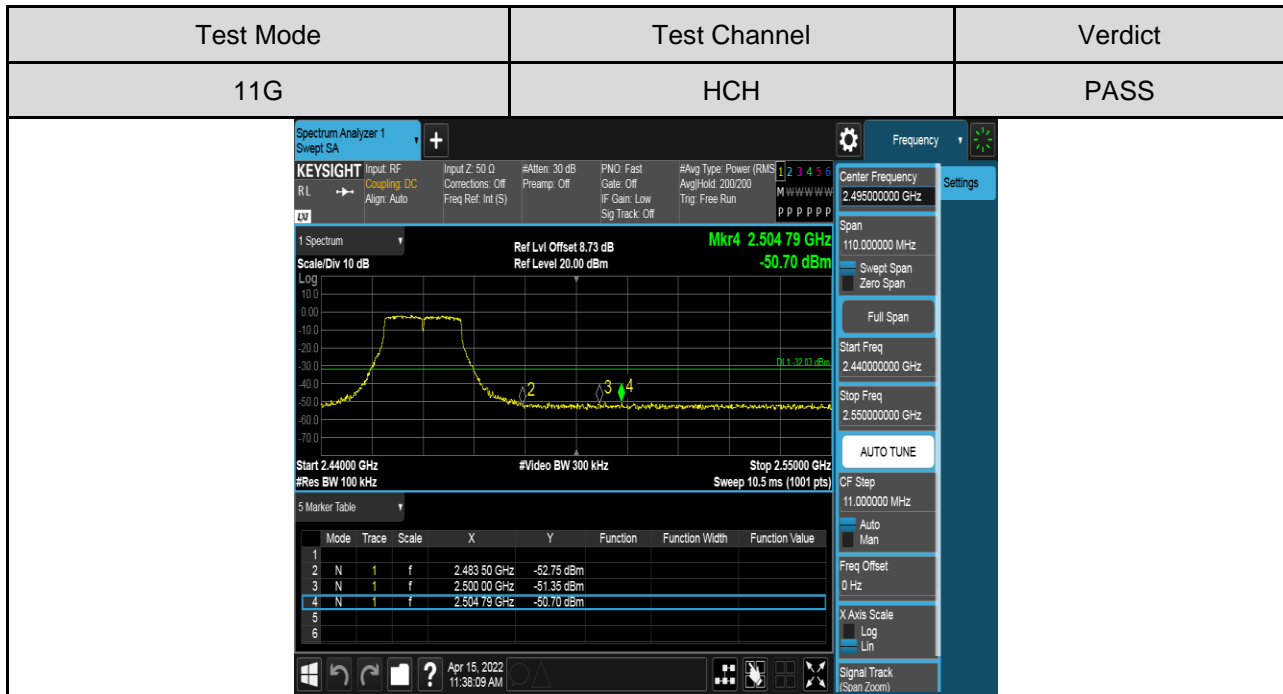

Antenna 2:

PART 2: CONDUCTED BANDEDGE

TEST RESULTS TABLE

Test Mode	Test Channel	Result	Verdict
11B	LCH	Refer to the Test Graph	Pass
	HCH	Refer to the Test Graph	Pass
11G	LCH	Refer to the Test Graph	Pass
	HCH	Refer to the Test Graph	Pass
11N HT20	LCH	Refer to the Test Graph	Pass
	HCH	Refer to the Test Graph	Pass
11N HT40	LCH	Refer to the Test Graph	Pass
	HCH	Refer to the Test Graph	Pass

TEST GRAPHS

Antenna 1:

Antenna 2:

PART 3: CONDUCTED SPURIOUS EMISSION

TEST RESULTS TABLE

Test Mode	Test Channel	Result	Verdict
11B	LCH	Refer to the Test Graph	Pass
	MCH	Refer to the Test Graph	Pass
	HCH	Refer to the Test Graph	Pass
11G	LCH	Refer to the Test Graph	Pass
	MCH	Refer to the Test Graph	Pass
	HCH	Refer to the Test Graph	Pass
11N HT20	LCH	Refer to the Test Graph	Pass
	MCH	Refer to the Test Graph	Pass
	HCH	Refer to the Test Graph	Pass
11N HT40	LCH	Refer to the Test Graph	Pass
	MCH	Refer to the Test Graph	Pass
	HCH	Refer to the Test Graph	Pass