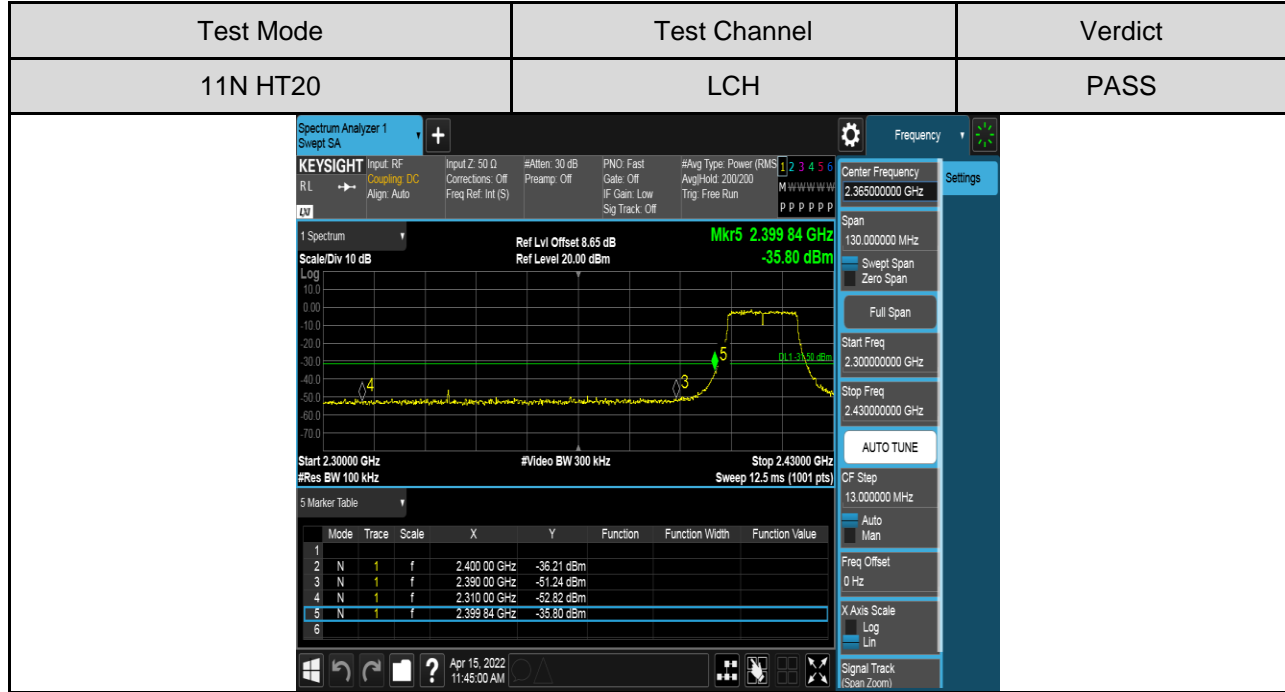

Antenna 2:

PART 2: CONDUCTED BANDEDGE

TEST RESULTS TABLE

Test Mode	Test Channel	Result	Verdict
11B	LCH	Refer to the Test Graph	Pass
	HCH	Refer to the Test Graph	Pass
11G	LCH	Refer to the Test Graph	Pass
	HCH	Refer to the Test Graph	Pass
11N HT20	LCH	Refer to the Test Graph	Pass
	HCH	Refer to the Test Graph	Pass
11N HT40	LCH	Refer to the Test Graph	Pass
	HCH	Refer to the Test Graph	Pass

TEST GRAPHS

Antenna 1:

Antenna 2:

PART 3: CONDUCTED SPURIOUS EMISSION

TEST RESULTS TABLE

Test Mode	Test Channel	Result	Verdict
11B	LCH	Refer to the Test Graph	Pass
	MCH	Refer to the Test Graph	Pass
	HCH	Refer to the Test Graph	Pass
11G	LCH	Refer to the Test Graph	Pass
	MCH	Refer to the Test Graph	Pass
	HCH	Refer to the Test Graph	Pass
11N HT20	LCH	Refer to the Test Graph	Pass
	MCH	Refer to the Test Graph	Pass
	HCH	Refer to the Test Graph	Pass
11N HT40	LCH	Refer to the Test Graph	Pass
	MCH	Refer to the Test Graph	Pass
	HCH	Refer to the Test Graph	Pass

TEST GRAPHS

Antenna 1:

Test Mode	Channel	Verdict
11B	LCH	PASS

Test Mode	Channel	Verdict
11B	MCH	PASS

Test Mode	Channel	Verdict
11B	HCH	PASS

Test Mode	Channel	Verdict
11G	LCH	PASS

Test Mode	Channel	Verdict
11G	MCH	PASS

Test Mode	Channel	Verdict
11G	HCH	PASS

Test Mode	Channel	Verdict
11N HT20	LCH	PASS

Test Mode	Channel	Verdict
11N HT20	MCH	PASS

MCH SPURIOUS EMISSION_30MHz~1GHz

MCH SPURIOUS EMISSION_1GHz~26.5GHz

Test Mode	Channel	Verdict
11N HT20	HCH	PASS