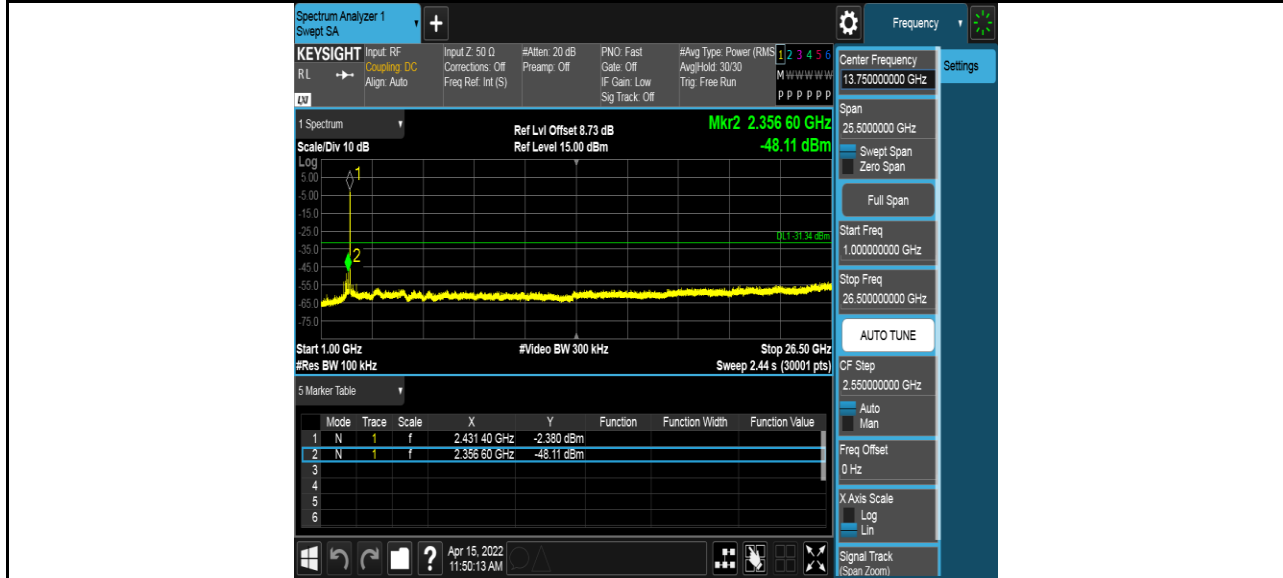

Test Mode	Channel	Verdict
11G	HCH	PASS

Test Mode	Channel	Verdict
11N HT20	LCH	PASS

Test Mode	Channel	Verdict
11N HT20	MCH	PASS

MCH SPURIOUS EMISSION_30MHz~1GHz

MCH SPURIOUS EMISSION_1GHz~26.5GHz

Test Mode	Channel	Verdict
11N HT20	HCH	PASS