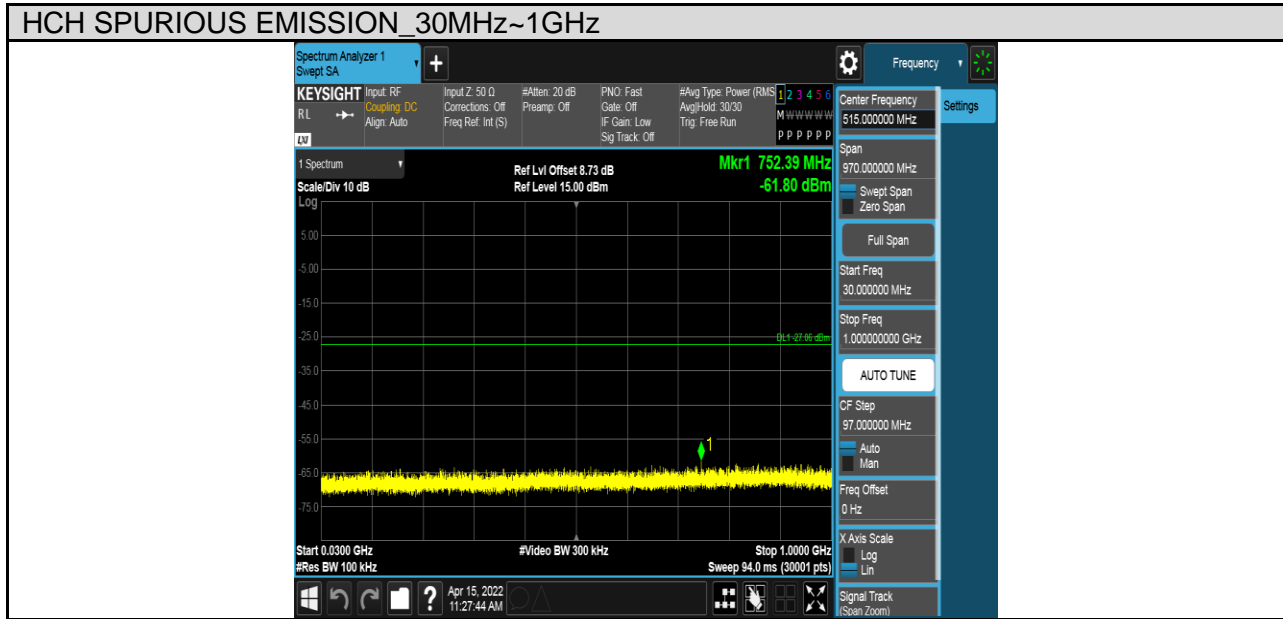

TEST GRAPHS

Antenna 1:

Antenna 2:

PART 3: CONDUCTED SPURIOUS EMISSION

TEST RESULTS TABLE

Test Mode	Test Channel	Result	Verdict
11B	LCH	Refer to the Test Graph	Pass
	MCH	Refer to the Test Graph	Pass
	HCH	Refer to the Test Graph	Pass
11G	LCH	Refer to the Test Graph	Pass
	MCH	Refer to the Test Graph	Pass
	HCH	Refer to the Test Graph	Pass
11N HT20	LCH	Refer to the Test Graph	Pass
	MCH	Refer to the Test Graph	Pass
	HCH	Refer to the Test Graph	Pass
11N HT40	LCH	Refer to the Test Graph	Pass
	MCH	Refer to the Test Graph	Pass
	HCH	Refer to the Test Graph	Pass

TEST GRAPHS

Antenna 1:

Test Mode	Channel	Verdict
11B	LCH	PASS

Test Mode	Channel	Verdict
11B	MCH	PASS

Test Mode	Channel	Verdict
11B	HCH	PASS

Test Mode	Channel	Verdict
11G	LCH	PASS

Test Mode	Channel	Verdict
11G	MCH	PASS

Test Mode	Channel	Verdict
11G	HCH	PASS

Test Mode	Channel	Verdict
11N HT20	LCH	PASS

Test Mode	Channel	Verdict
11N HT20	MCH	PASS

MCH SPURIOUS EMISSION_30MHz~1GHz

MCH SPURIOUS EMISSION_1GHz~26.5GHz

Test Mode	Channel	Verdict
11N HT20	HCH	PASS