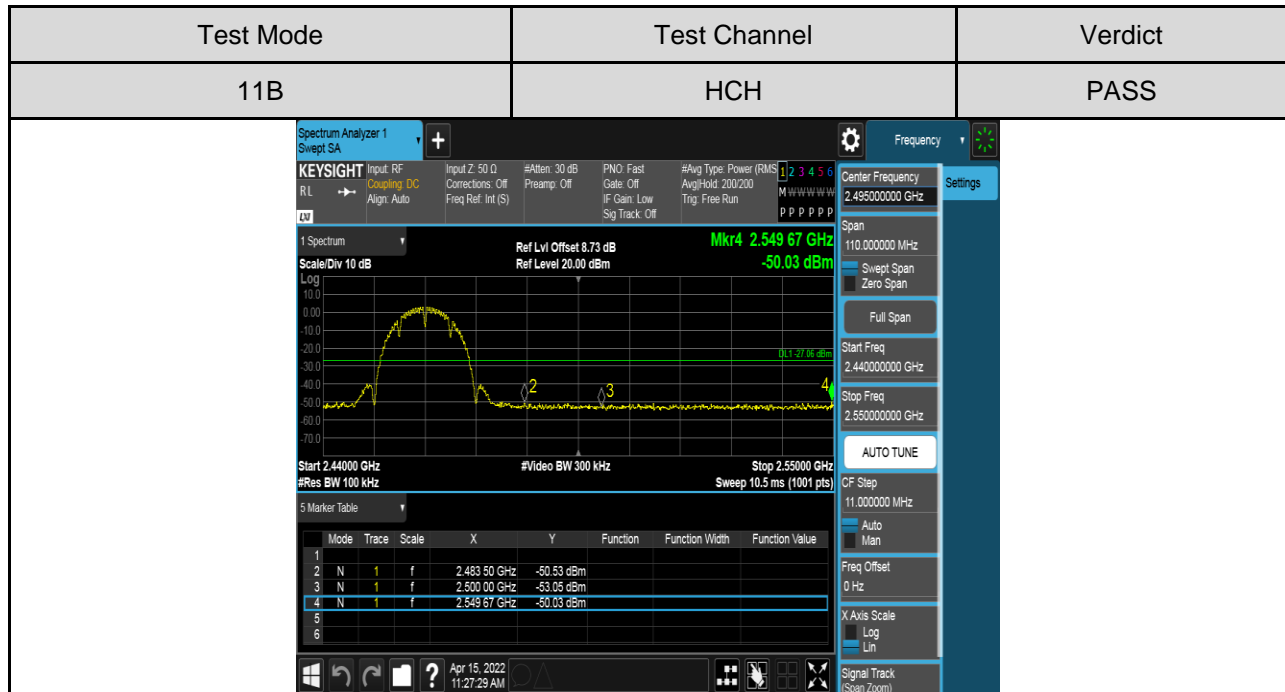

Antenna 2:

PART 2: CONDUCTED BANDEDGE

TEST RESULTS TABLE

Test Mode	Test Channel	Result	Verdict
11B	LCH	Refer to the Test Graph	Pass
	HCH	Refer to the Test Graph	Pass
11G	LCH	Refer to the Test Graph	Pass
	HCH	Refer to the Test Graph	Pass
11N HT20	LCH	Refer to the Test Graph	Pass
	HCH	Refer to the Test Graph	Pass
11N HT40	LCH	Refer to the Test Graph	Pass
	HCH	Refer to the Test Graph	Pass

TEST GRAPHS

Antenna 1:

Antenna 2:

PART 3: CONDUCTED SPURIOUS EMISSION

TEST RESULTS TABLE

Test Mode	Test Channel	Result	Verdict
11B	LCH	Refer to the Test Graph	Pass
	MCH	Refer to the Test Graph	Pass
	HCH	Refer to the Test Graph	Pass
11G	LCH	Refer to the Test Graph	Pass
	MCH	Refer to the Test Graph	Pass
	HCH	Refer to the Test Graph	Pass
11N HT20	LCH	Refer to the Test Graph	Pass
	MCH	Refer to the Test Graph	Pass
	HCH	Refer to the Test Graph	Pass
11N HT40	LCH	Refer to the Test Graph	Pass
	MCH	Refer to the Test Graph	Pass
	HCH	Refer to the Test Graph	Pass