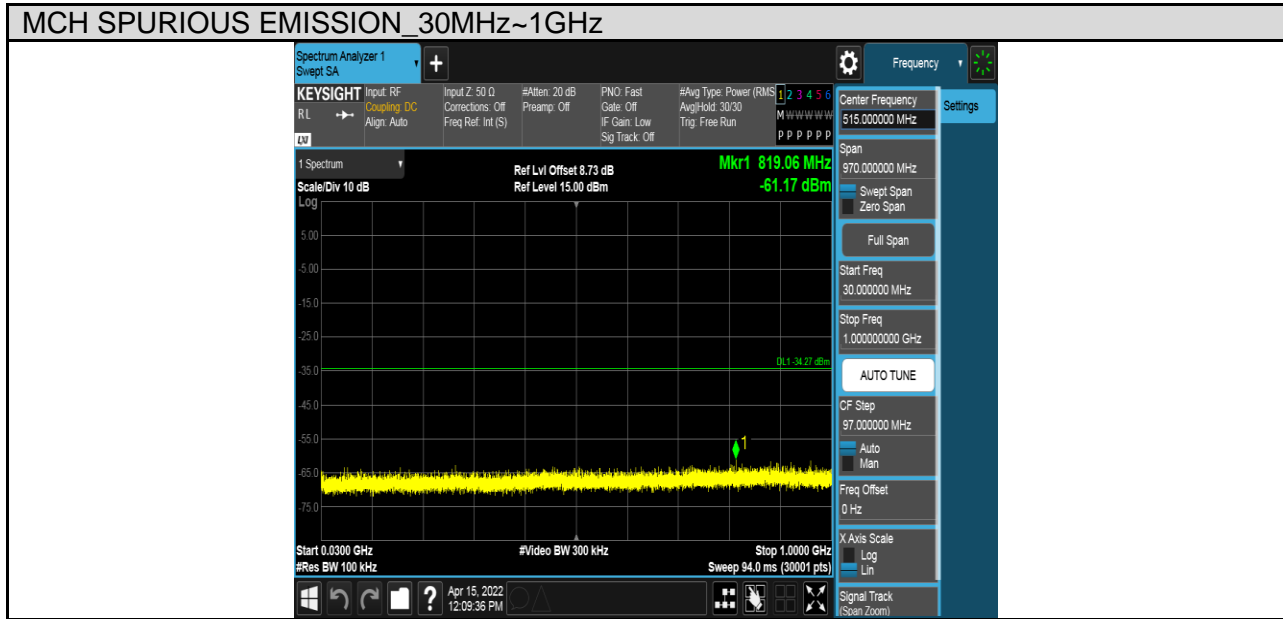

TEST GRAPHS

Antenna 1:

Antenna 2:

PART 3: CONDUCTED SPURIOUS EMISSION

TEST RESULTS TABLE

Test Mode	Test Channel	Result	Verdict
11B	LCH	Refer to the Test Graph	Pass
	MCH	Refer to the Test Graph	Pass
	HCH	Refer to the Test Graph	Pass
11G	LCH	Refer to the Test Graph	Pass
	MCH	Refer to the Test Graph	Pass
	HCH	Refer to the Test Graph	Pass
11N HT20	LCH	Refer to the Test Graph	Pass
	MCH	Refer to the Test Graph	Pass
	HCH	Refer to the Test Graph	Pass
11N HT40	LCH	Refer to the Test Graph	Pass
	MCH	Refer to the Test Graph	Pass
	HCH	Refer to the Test Graph	Pass

TEST GRAPHS

Antenna 1:

Test Mode	Channel	Verdict
11B	LCH	PASS

Test Mode	Channel	Verdict
11B	MCH	PASS

Test Mode	Channel	Verdict
11B	HCH	PASS

Test Mode	Channel	Verdict
11G	LCH	PASS

Test Mode	Channel	Verdict
11G	MCH	PASS

Test Mode	Channel	Verdict
11G	HCH	PASS

Test Mode	Channel	Verdict
11N HT20	LCH	PASS

Test Mode	Channel	Verdict
11N HT20	MCH	PASS

MCH SPURIOUS EMISSION_30MHz~1GHz

MCH SPURIOUS EMISSION_1GHz~26.5GHz

Test Mode	Channel	Verdict
11N HT20	HCH	PASS

Test Mode	Channel	Verdict
11N HT40	LCH	PASS

Test Mode	Channel	Verdict
11N HT40	MCH	PASS

Test Mode	Channel	Verdict
11N HT40	HCH	PASS

Antenna 2:

Test Mode	Channel	Verdict
11N HT20	LCH	PASS