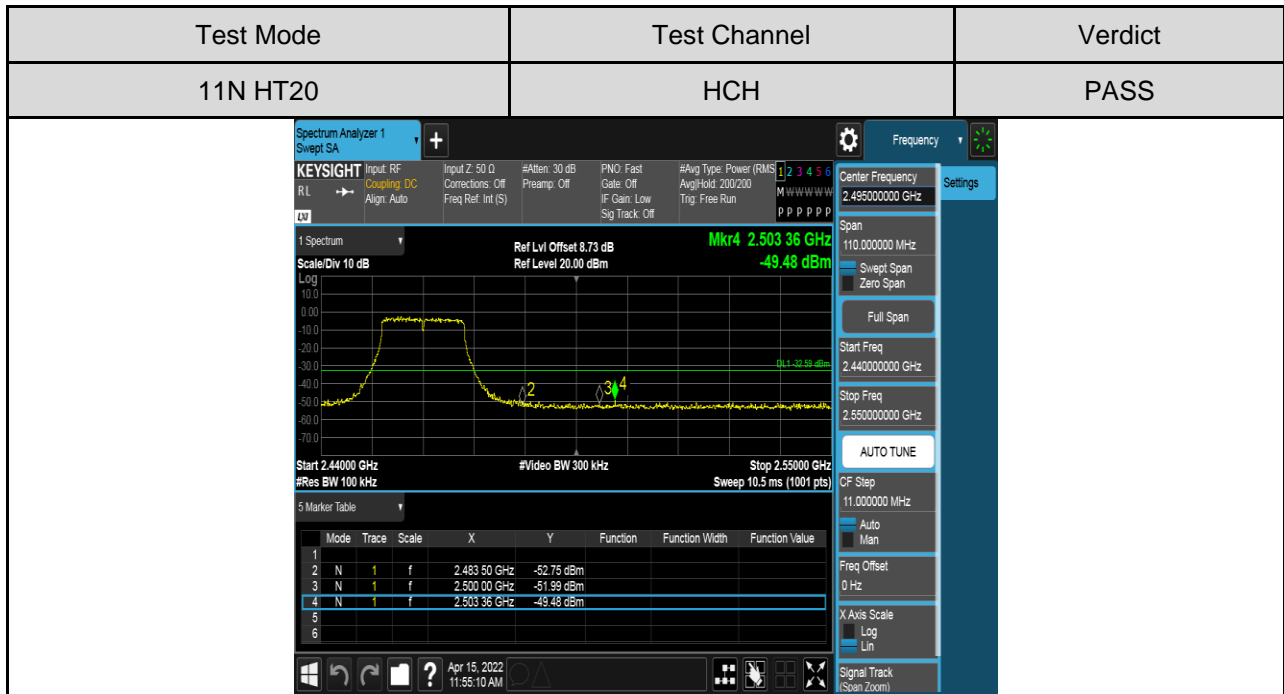

Antenna 2:

PART 2: CONDUCTED BANDEDGE

TEST RESULTS TABLE

Test Mode	Test Channel	Result	Verdict
11B	LCH	Refer to the Test Graph	Pass
	HCH	Refer to the Test Graph	Pass
11G	LCH	Refer to the Test Graph	Pass
	HCH	Refer to the Test Graph	Pass
11N HT20	LCH	Refer to the Test Graph	Pass
	HCH	Refer to the Test Graph	Pass
11N HT40	LCH	Refer to the Test Graph	Pass
	HCH	Refer to the Test Graph	Pass

TEST GRAPHS

Antenna 1:

Antenna 2:

PART 3: CONDUCTED SPURIOUS EMISSION

TEST RESULTS TABLE

Test Mode	Test Channel	Result	Verdict
11B	LCH	Refer to the Test Graph	Pass
	MCH	Refer to the Test Graph	Pass
	HCH	Refer to the Test Graph	Pass
11G	LCH	Refer to the Test Graph	Pass
	MCH	Refer to the Test Graph	Pass
	HCH	Refer to the Test Graph	Pass
11N HT20	LCH	Refer to the Test Graph	Pass
	MCH	Refer to the Test Graph	Pass
	HCH	Refer to the Test Graph	Pass
11N HT40	LCH	Refer to the Test Graph	Pass
	MCH	Refer to the Test Graph	Pass
	HCH	Refer to the Test Graph	Pass