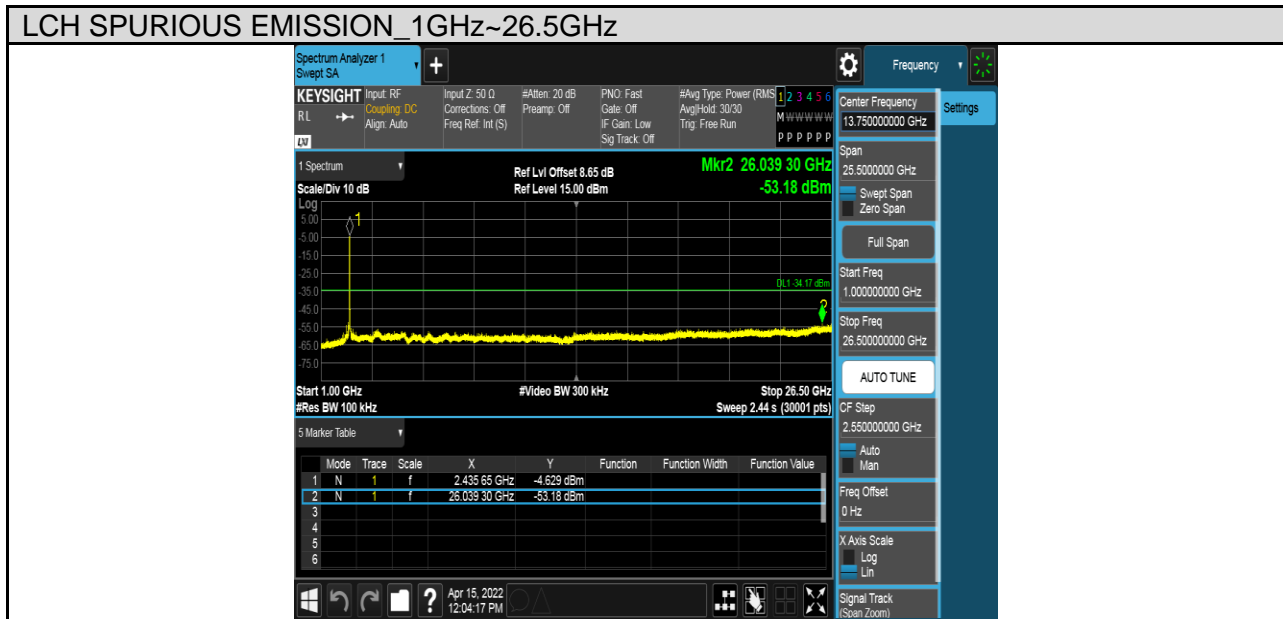

Test Mode	Channel	Verdict
11N HT40	LCH	PASS