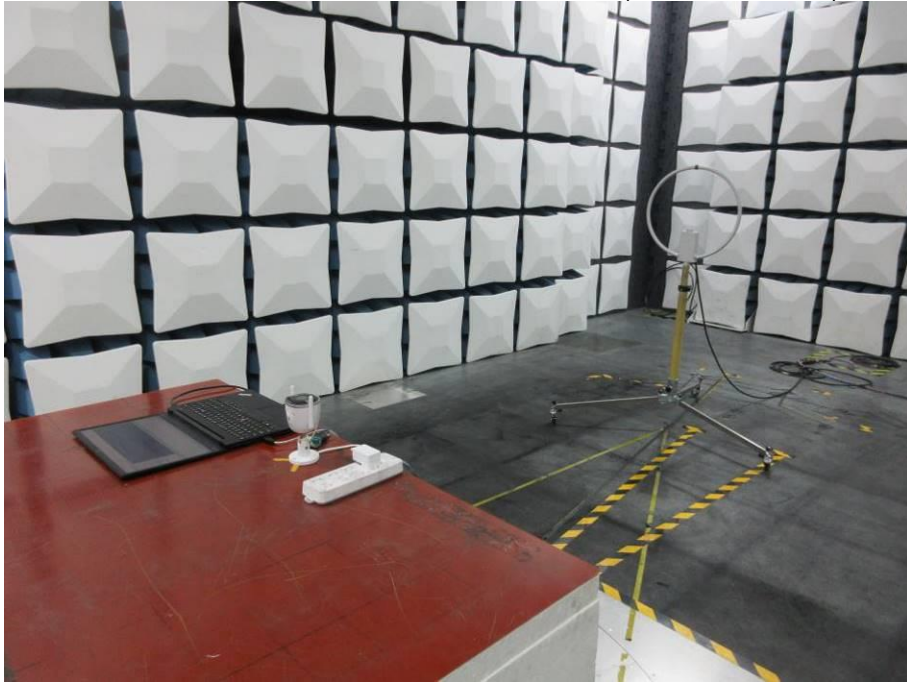

Appendix III

Setup Photographs

RADIATED RF MEASUREMENT SETUP (9kHz ~ 30 MHz)

RADIATED RF MEASUREMENT SETUP (30MHz ~ 1 GHz)

RADIATED RF MEASUREMENT SETUP (ABOVE 1 GHz- X axis)

RADIATED RF MEASUREMENT SETUP (ABOVE 1 GHz- Y axis)

RADIATED RF MEASUREMENT SETUP (ABOVE 1 GHz- Z axis)

POWERLINE CONDUCTED EMISSIONS MEASUREMENT SETUP