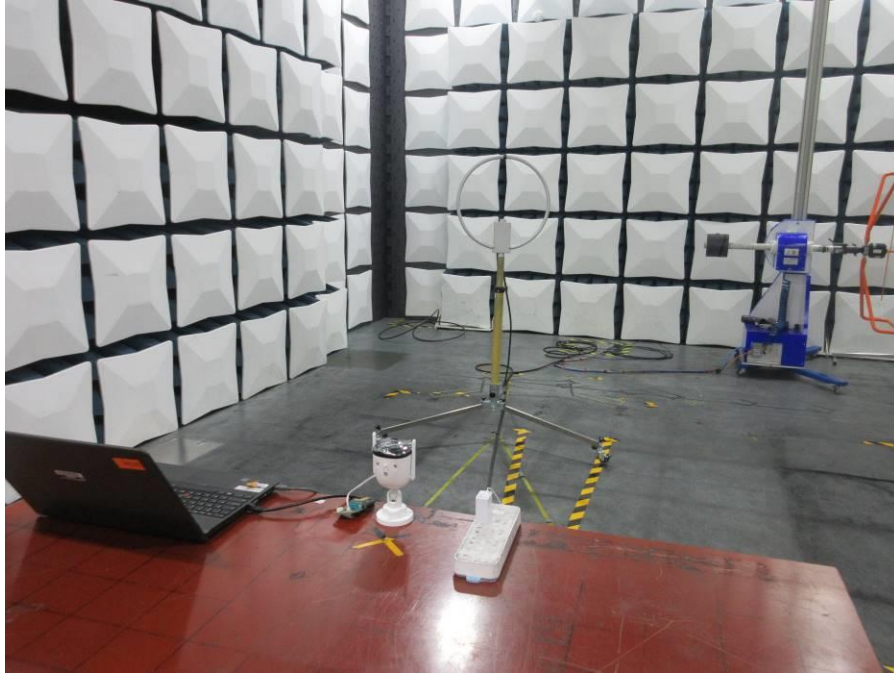

Appendix III

Setup Photographs

RADIATED RF MEASUREMENT SETUP (9KHz ~ 30 MHz)

RADIATED RF MEASUREMENT SETUP (30MHz ~ 1 GHz)

RADIATED RF MEASUREMENT SETUP (ABOVE 1 GHz- X axis)

RADIATED RF MEASUREMENT SETUP (ABOVE 1 GHz- Y axis)

RADIATED RF MEASUREMENT SETUP (ABOVE 1 GHz- Z axis)

POWERLINE CONDUCTED EMISSIONS MEASUREMENT SETUP