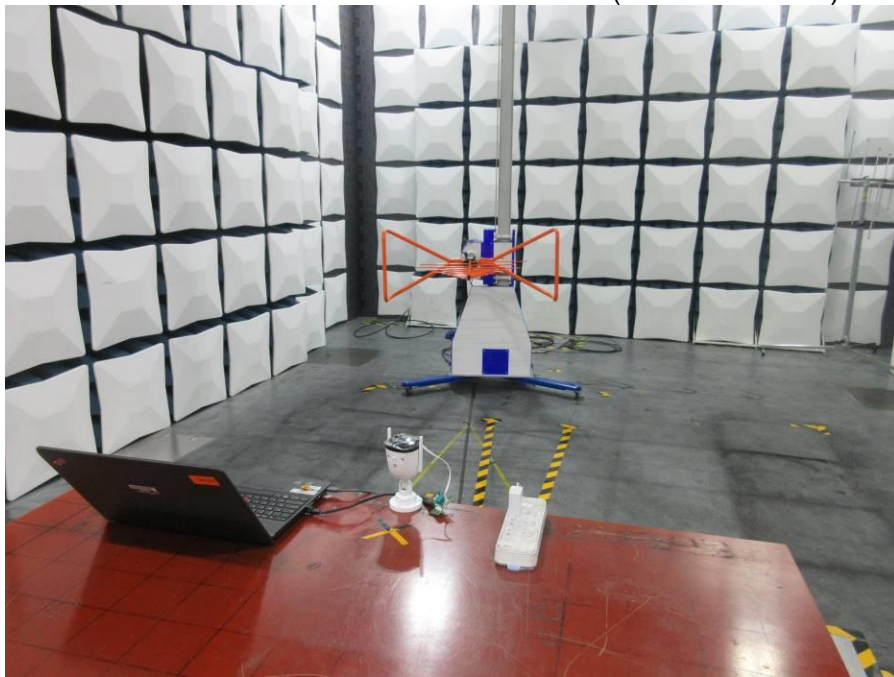

Appendix III

Setup Photographs

RADIATED RF MEASUREMENT SETUP (9KHz ~ 30 MHz)

RADIATED RF MEASUREMENT SETUP (30MHz ~ 1 GHz)

RADIATED RF MEASUREMENT SETUP (ABOVE 1 GHz- X axis)

RADIATED RF MEASUREMENT SETUP (ABOVE 1 GHz- Y axis)

RADIATED RF MEASUREMENT SETUP (ABOVE 1 GHz- Z axis)

POWERLINE CONDUCTED EMISSIONS MEASUREMENT SETUP