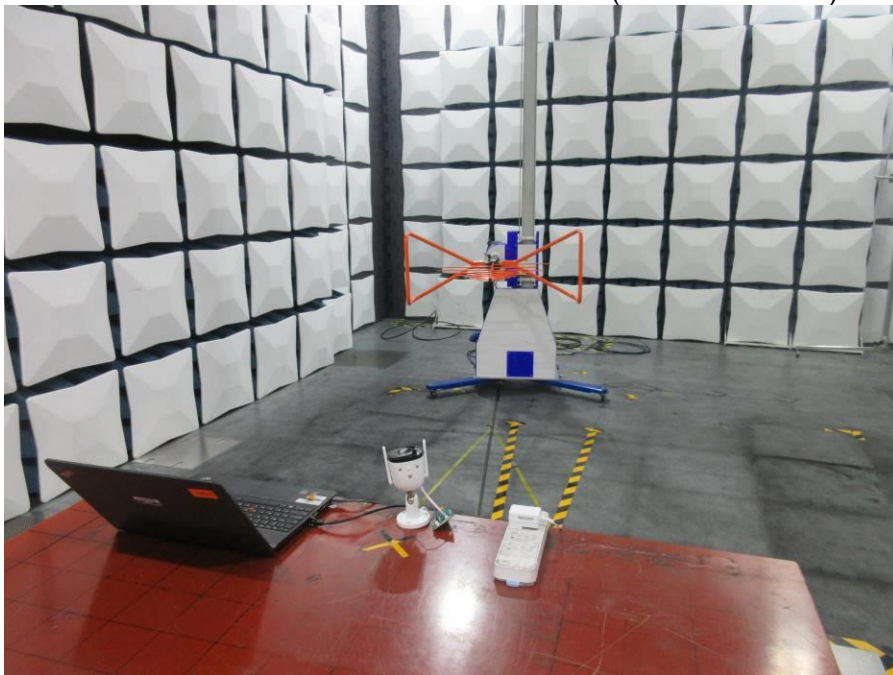

Appendix III

Setup Photographs

RADIATED RF MEASUREMENT SETUP (9KHz ~ 30 MHz)

RADIATED RF MEASUREMENT SETUP (30MHz ~ 1 GHz)

RADIATED RF MEASUREMENT SETUP (ABOVE 1 GHz- X axis)

RADIATED RF MEASUREMENT SETUP (ABOVE 1 GHz- Y axis)

RADIATED RF MEASUREMENT SETUP (ABOVE 1 GHz- Z axis)

POWERLINE CONDUCTED EMISSIONS MEASUREMENT SETUP