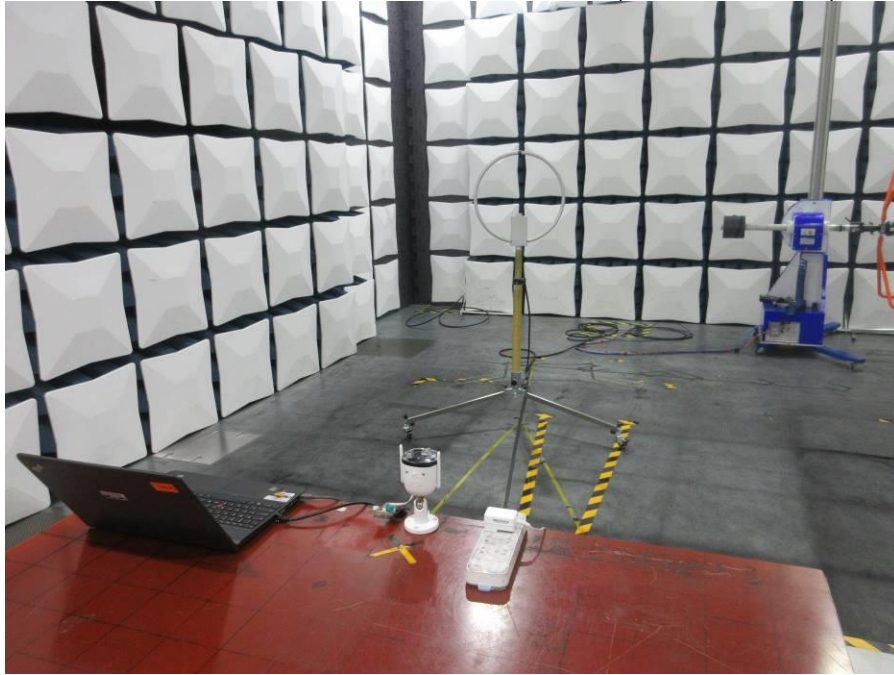

### **Setup Photographs**

RADIATED RF MEASUREMENT SETUP (9KHz ~ 30 MHz)

RADIATED RF MEASUREMENT SETUP (30MHz ~ 1 GHz)

RADIATED RF MEASUREMENT SETUP (ABOVE 1 GHz- X axis)

RADIATED RF MEASUREMENT SETUP (ABOVE 1 GHz- Y axis)

RADIATED RF MEASUREMENT SETUP (ABOVE 1 GHz- Z axis)

POWERLINE CONDUCTED EMISSIONS MEASUREMENT SETUP