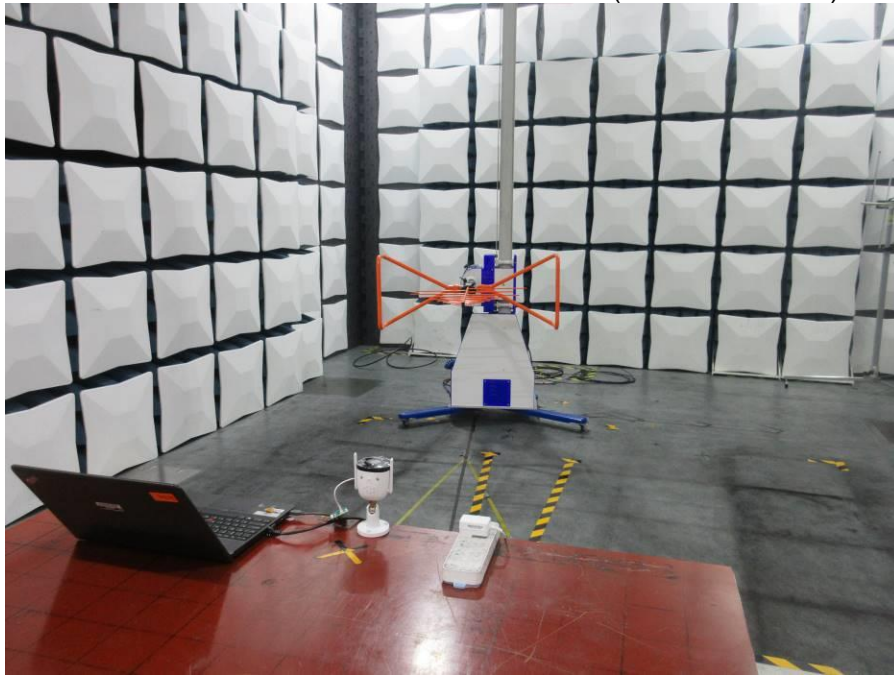

### **Setup Photographs**

RADIATED RF MEASUREMENT SETUP (9KHz ~ 30 MHz)

RADIATED RF MEASUREMENT SETUP (30MHz ~ 1 GHz)

RADIATED RF MEASUREMENT SETUP (ABOVE 1 GHz- X axis)

RADIATED RF MEASUREMENT SETUP (ABOVE 1 GHz- Y axis)

RADIATED RF MEASUREMENT SETUP (ABOVE 1 GHz- Z axis)

POWERLINE CONDUCTED EMISSIONS MEASUREMENT SETUP