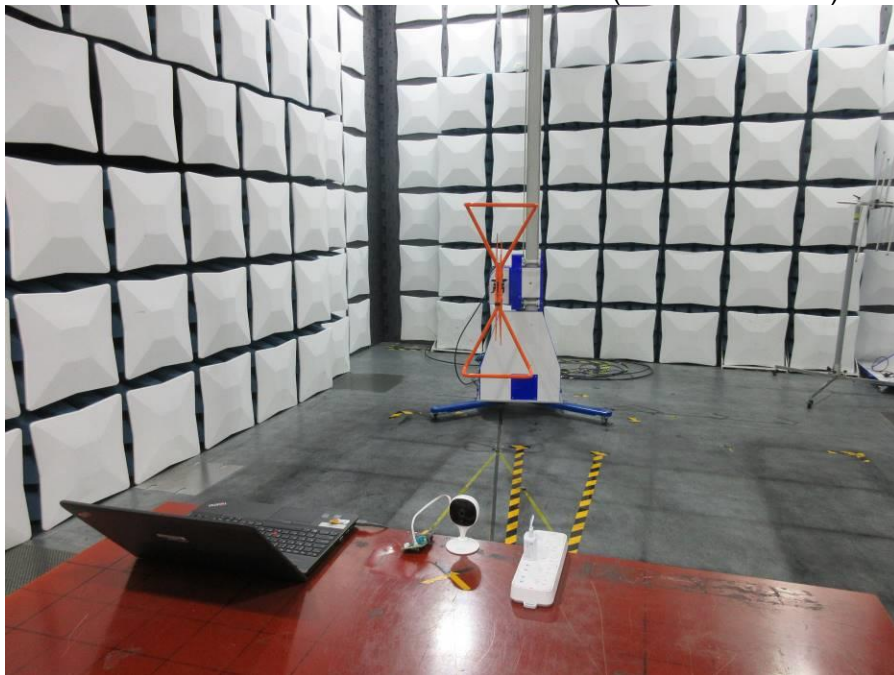

### **Setup Photographs**

RADIATED RF MEASUREMENT SETUP (9KHz ~ 30 MHz)

RADIATED RF MEASUREMENT SETUP (30MHz ~ 1 GHz)

RADIATED RF MEASUREMENT SETUP (ABOVE 1 GHz- X axis)

RADIATED RF MEASUREMENT SETUP (ABOVE 1 GHz- Y axis)

RADIATED RF MEASUREMENT SETUP (ABOVE 1 GHz- Z axis)

POWERLINE CONDUCTED EMISSIONS MEASUREMENT SETUP