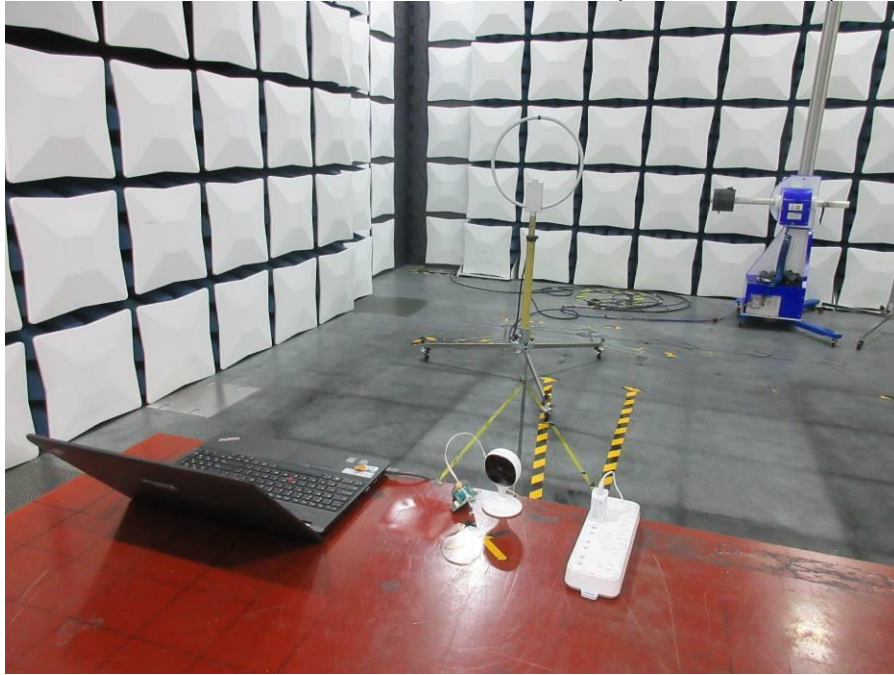

### **Setup Photographs**

RADIATED RF MEASUREMENT SETUP (9KHz ~ 30 MHz)

RADIATED RF MEASUREMENT SETUP (30MHz ~ 1 GHz)

RADIATED RF MEASUREMENT SETUP (ABOVE 1 GHz- X axis)

RADIATED RF MEASUREMENT SETUP (ABOVE 1 GHz- Y axis)

RADIATED RF MEASUREMENT SETUP (ABOVE 1 GHz- Z axis)

POWERLINE CONDUCTED EMISSIONS MEASUREMENT SETUP