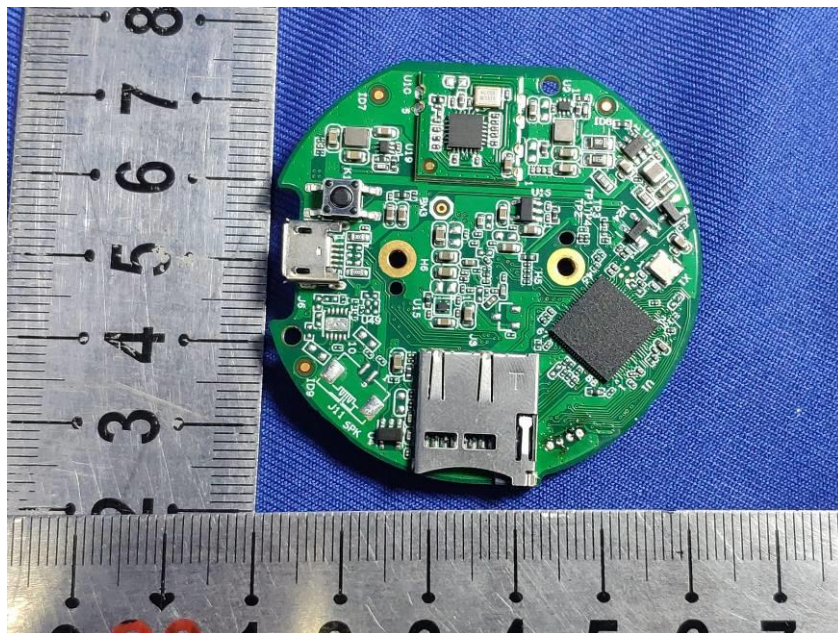

Internal Photos

Applicant:	Hangzhou Huacheng Network Technology Co.,Ltd.
Address of Applicant:	No.2930, Nanhuan Road, Binjiang District, Hangzhou, China
Equipment Under Test (EUT):	
Product Name:	CONSUMER CAMERA
Model No.:	IPC-C22CP