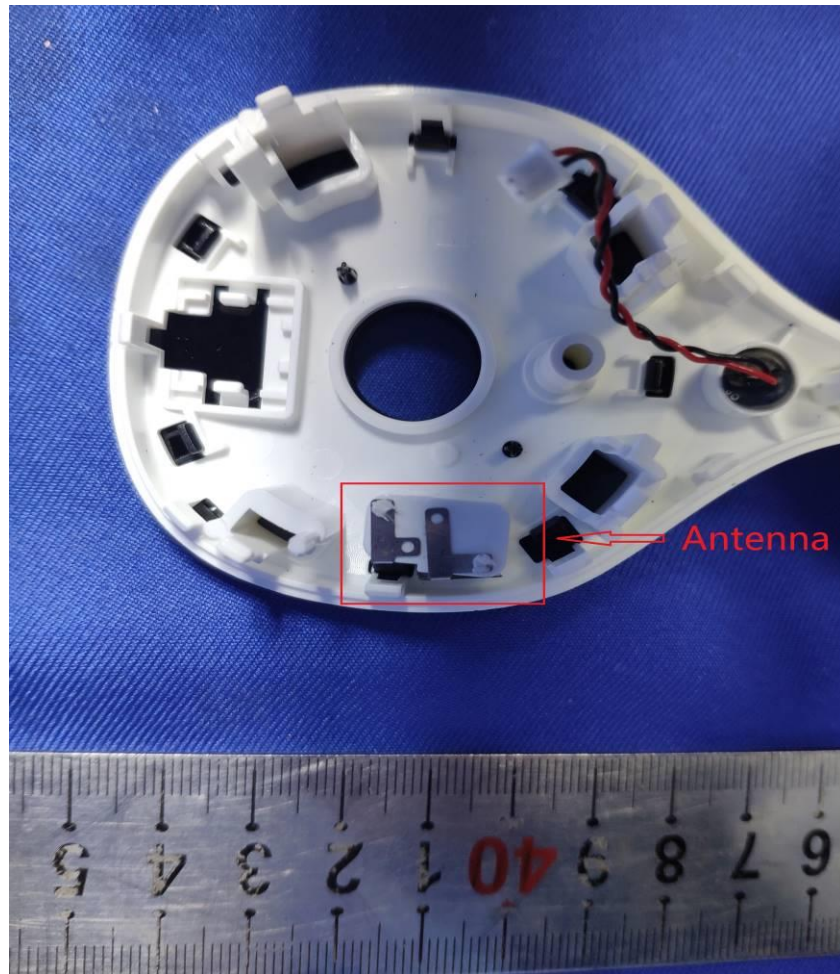

Internal Photos

Applicant:	Hangzhou Huacheng Network Technology Co.,Ltd.
Address of Applicant:	No.2930, Nanhuan Road, Binjiang District, Hangzhou, China
Equipment Under Test (EUT):	
Product Name:	CONSUMER CAMERA
Model No.:	IPC-C22CP