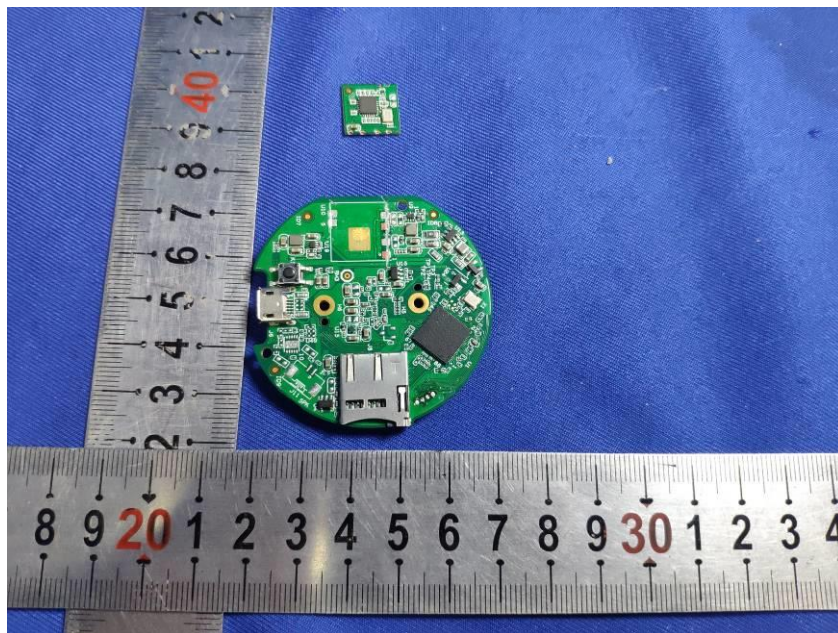

Internal Photos

Applicant:	Hangzhou Huacheng Network Technology Co.,Ltd.
Address of Applicant:	No.2930, Nanhuan Road, Binjiang District, Hangzhou, China
Equipment Under Test (EUT):	
Product Name:	CONSUMER CAMERA
Model No.:	IPC-C22CP