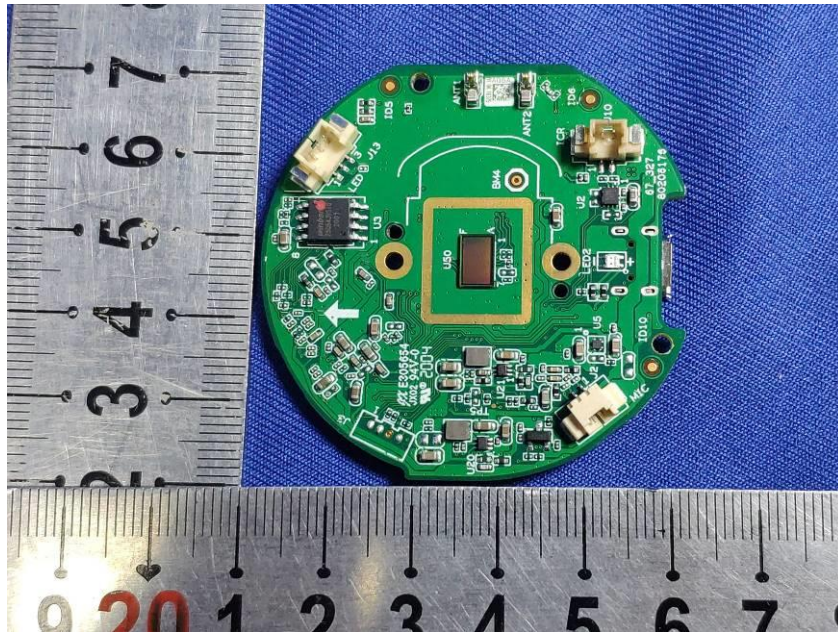

Internal Photos

Applicant:	Hangzhou Huacheng Network Technology Co.,Ltd.
Address of Applicant:	No.2930, Nanhuan Road, Binjiang District, Hangzhou, China
Equipment Under Test (EUT):	
Product Name:	CONSUMER CAMERA
Model No.:	IPC-C22CP