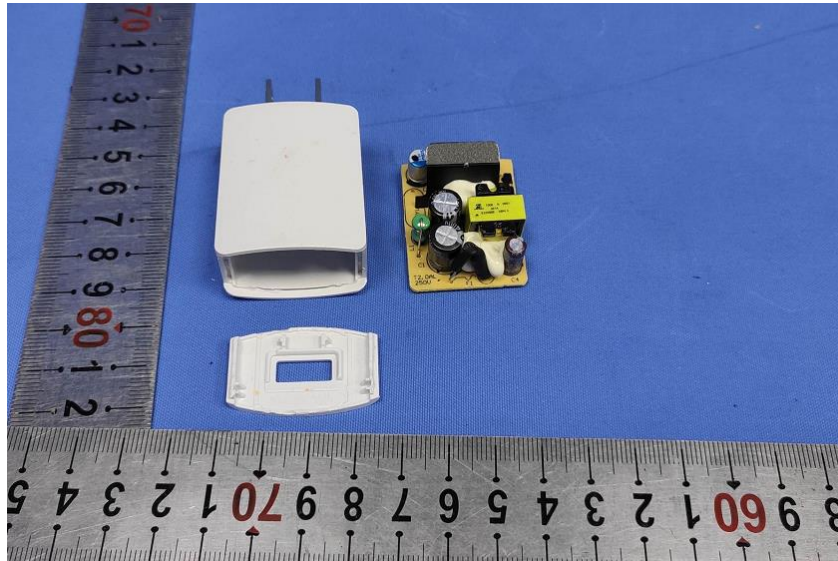

Internal Photos

Applicant:	Hangzhou Huacheng Network Technology Co.,Ltd.
Address of Applicant:	No.2930, Nanhuan Road, Binjiang District, Hangzhou, China
Equipment Under Test (EUT):	
Product Name:	CONSUMER CAMERA
Model No.:	IPC-C22CP