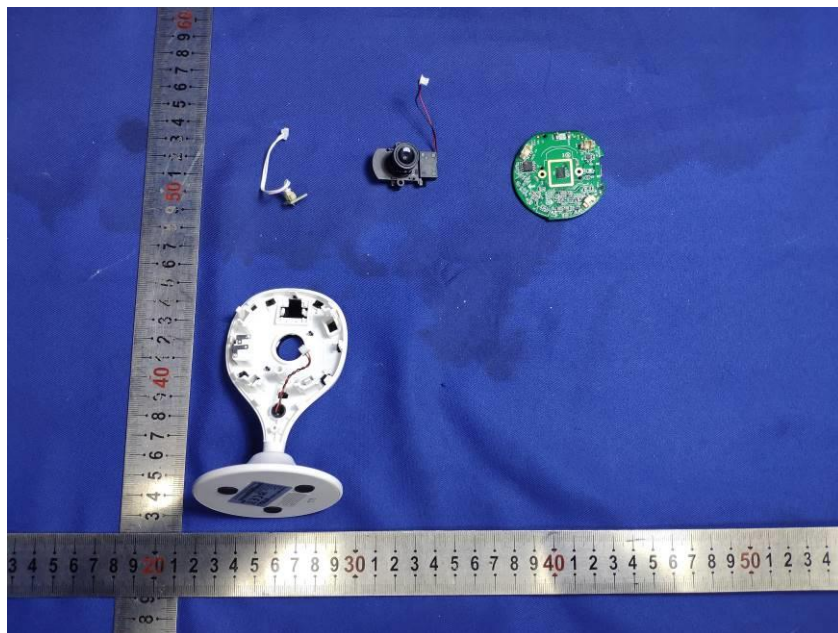

Internal Photos

Applicant:	Hangzhou Huacheng Network Technology Co.,Ltd.
Address of Applicant:	No.2930, Nanhuan Road, Binjiang District, Hangzhou, China
Equipment Under Test (EUT):	
Product Name:	CONSUMER CAMERA
Model No.:	IPC-C22CP