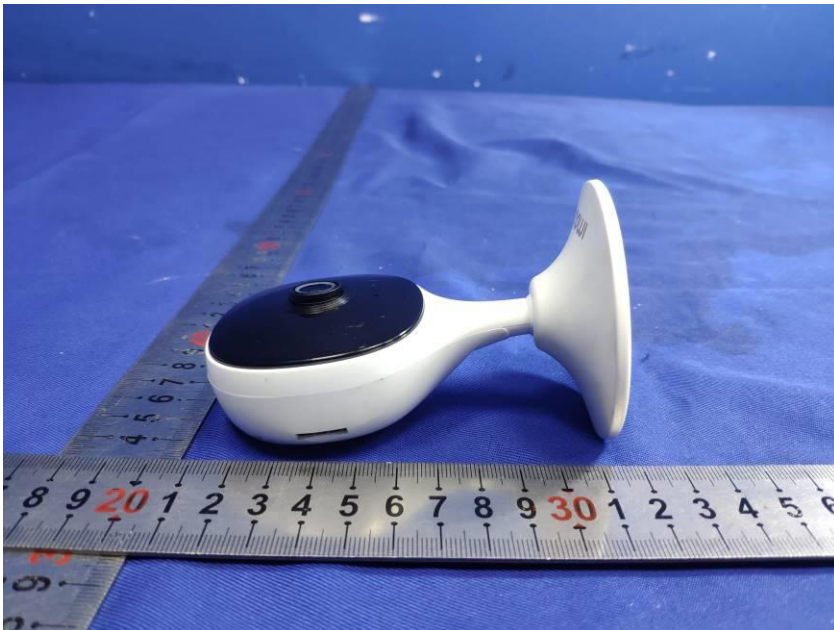

## **External Photos**

<b>Applicant:</b>	Hangzhou Huacheng Network Technology Co.,Ltd.
<b>Address of Applicant:</b>	No.2930, Nanhuan Road, Binjiang District, Hangzhou, China
<b>Equipment Under Test (EUT):</b>	
<b>Product Name:</b>	CONSUMER CAMERA
<b>Model No.:</b>	IPC-C22CP