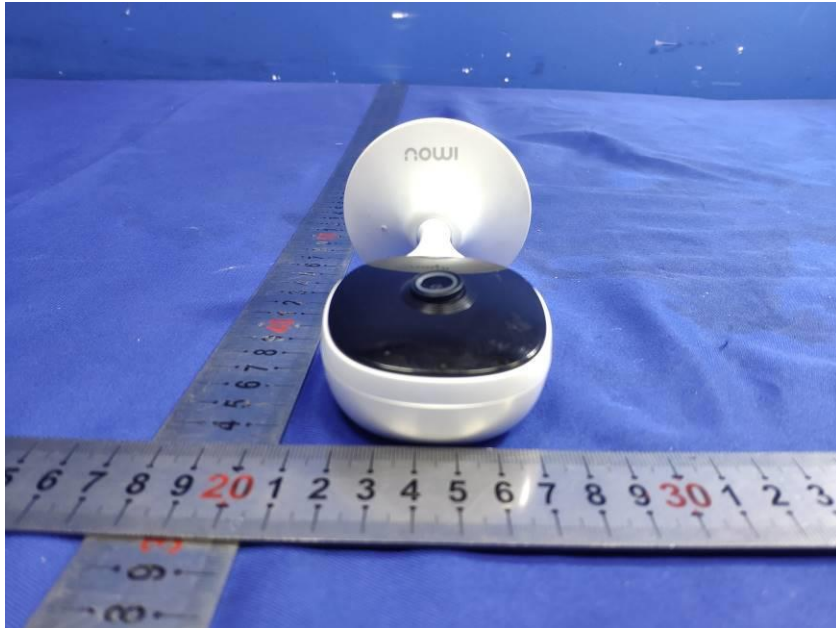

## **External Photos**

<b>Applicant:</b>	Hangzhou Huacheng Network Technology Co.,Ltd.
<b>Address of Applicant:</b>	No.2930, Nanhuan Road, Binjiang District, Hangzhou, China
<b>Equipment Under Test (EUT):</b>	
<b>Product Name:</b>	CONSUMER CAMERA
<b>Model No.:</b>	IPC-C22CP