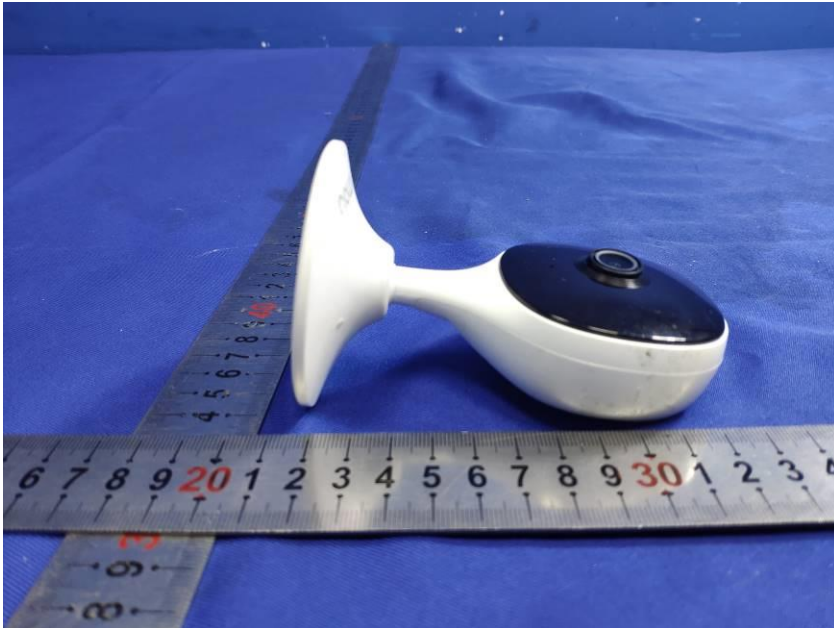

## **External Photos**

<b>Applicant:</b>	Hangzhou Huacheng Network Technology Co.,Ltd.
<b>Address of Applicant:</b>	No.2930, Nanhuan Road, Binjiang District, Hangzhou, China
<b>Equipment Under Test (EUT):</b>	
<b>Product Name:</b>	CONSUMER CAMERA
<b>Model No.:</b>	IPC-C22CP