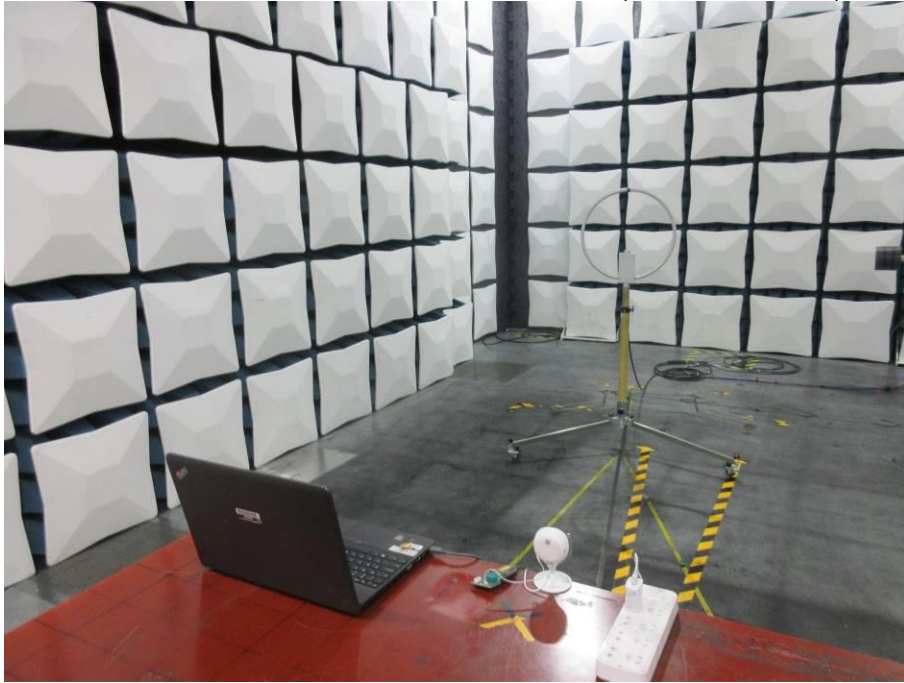

Appendix III

Setup Photographs

RADIATED RF MEASUREMENT SETUP (9KHz ~ 30 MHz)

RADIATED RF MEASUREMENT SETUP (30MHz ~ 1 GHz)

RADIATED RF MEASUREMENT SETUP (ABOVE 1 GHz- X axis)

RADIATED RF MEASUREMENT SETUP (ABOVE 1 GHz- Y axis)

RADIATED RF MEASUREMENT SETUP (ABOVE 1 GHz- Z axis)

POWERLINE CONDUCTED EMISSIONS MEASUREMENT SETUP