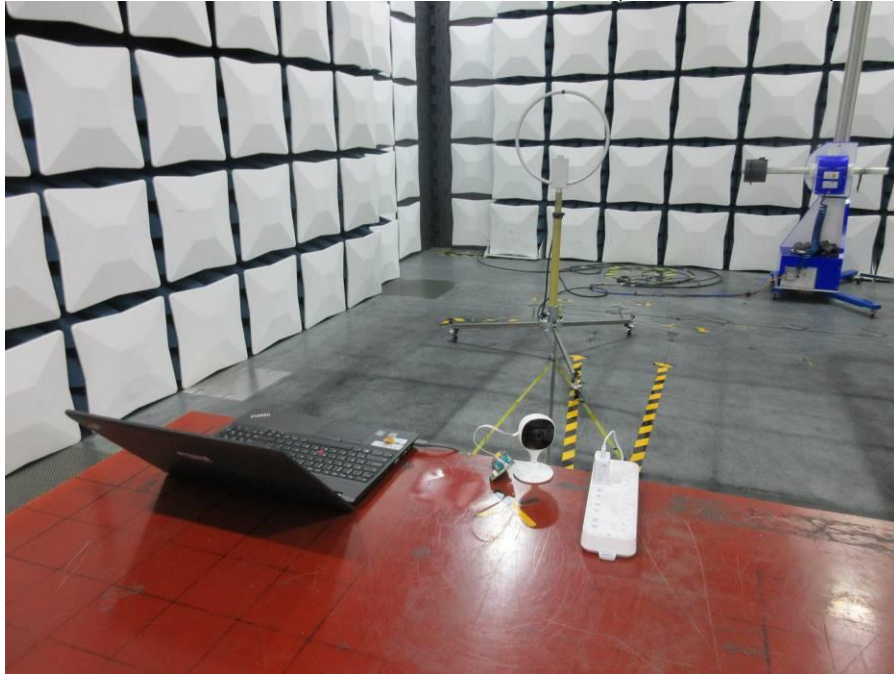

Appendix III

Setup Photographs

RADIATED RF MEASUREMENT SETUP (9KHz ~ 30 MHz)

RADIATED RF MEASUREMENT SETUP (30MHz ~ 1 GHz)

RADIATED RF MEASUREMENT SETUP (ABOVE 1 GHz- X axis)

RADIATED RF MEASUREMENT SETUP (ABOVE 1 GHz- Y axis)

RADIATED RF MEASUREMENT SETUP (ABOVE 1 GHz- Z axis)

POWERLINE CONDUCTED EMISSIONS MEASUREMENT SETUP