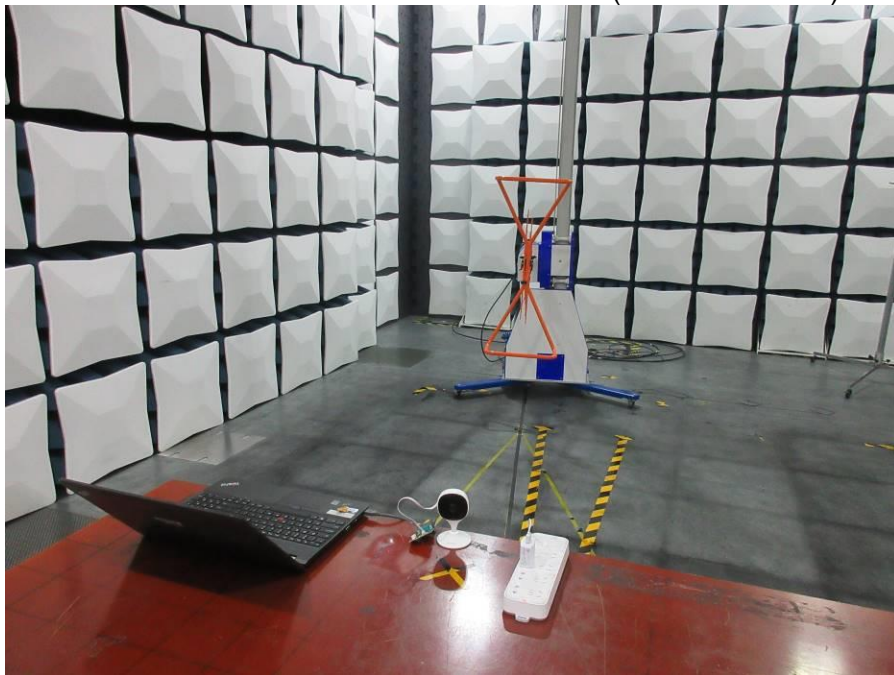

Appendix III

Setup Photographs

RADIATED RF MEASUREMENT SETUP (9KHz ~ 30 MHz)

RADIATED RF MEASUREMENT SETUP (30MHz ~ 1 GHz)

RADIATED RF MEASUREMENT SETUP (ABOVE 1 GHz- X axis)

RADIATED RF MEASUREMENT SETUP (ABOVE 1 GHz- Y axis)

RADIATED RF MEASUREMENT SETUP (ABOVE 1 GHz- Z axis)

POWERLINE CONDUCTED EMISSIONS MEASUREMENT SETUP