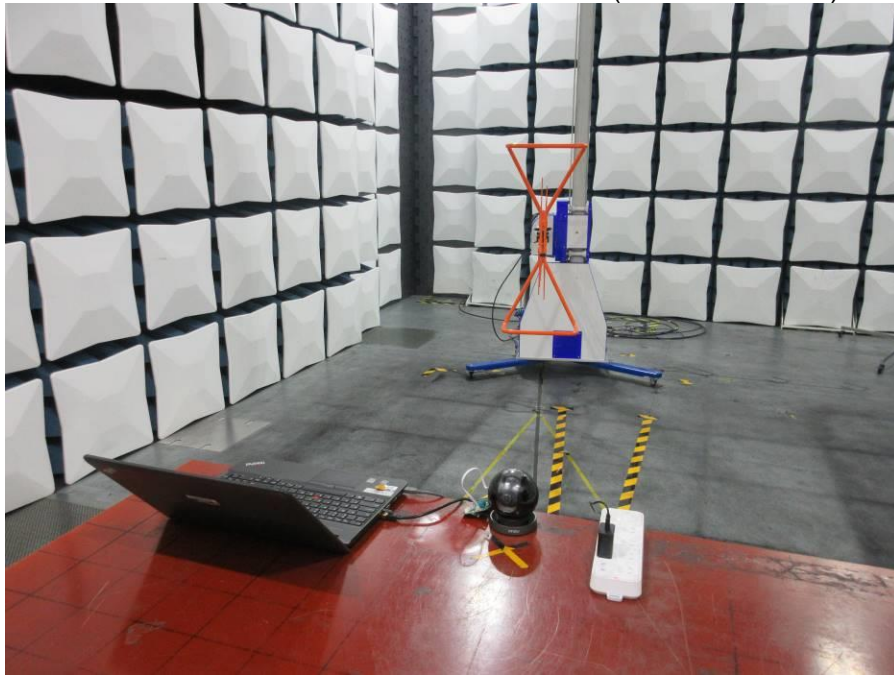

Appendix III

Setup Photographs

RADIATED RF MEASUREMENT SETUP (9KHz ~ 30 MHz)

RADIATED RF MEASUREMENT SETUP (30MHz ~ 1 GHz)

RADIATED RF MEASUREMENT SETUP (ABOVE 1 GHz- X axis)

RADIATED RF MEASUREMENT SETUP (ABOVE 1 GHz- Y axis)

RADIATED RF MEASUREMENT SETUP (ABOVE 1 GHz- Z axis)

POWERLINE CONDUCTED EMISSIONS MEASUREMENT SETUP