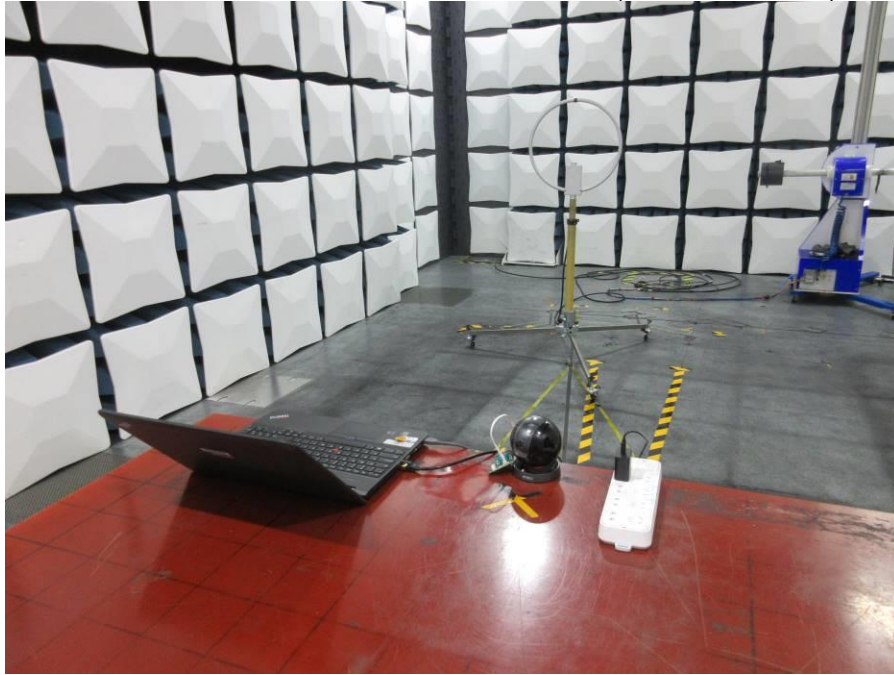

Appendix III

Setup Photographs

RADIATED RF MEASUREMENT SETUP (9KHz ~ 30 MHz)

RADIATED RF MEASUREMENT SETUP (30MHz ~ 1 GHz)

RADIATED RF MEASUREMENT SETUP (ABOVE 1 GHz- X axis)

RADIATED RF MEASUREMENT SETUP (ABOVE 1 GHz- Y axis)

RADIATED RF MEASUREMENT SETUP (ABOVE 1 GHz- Z axis)

POWERLINE CONDUCTED EMISSIONS MEASUREMENT SETUP