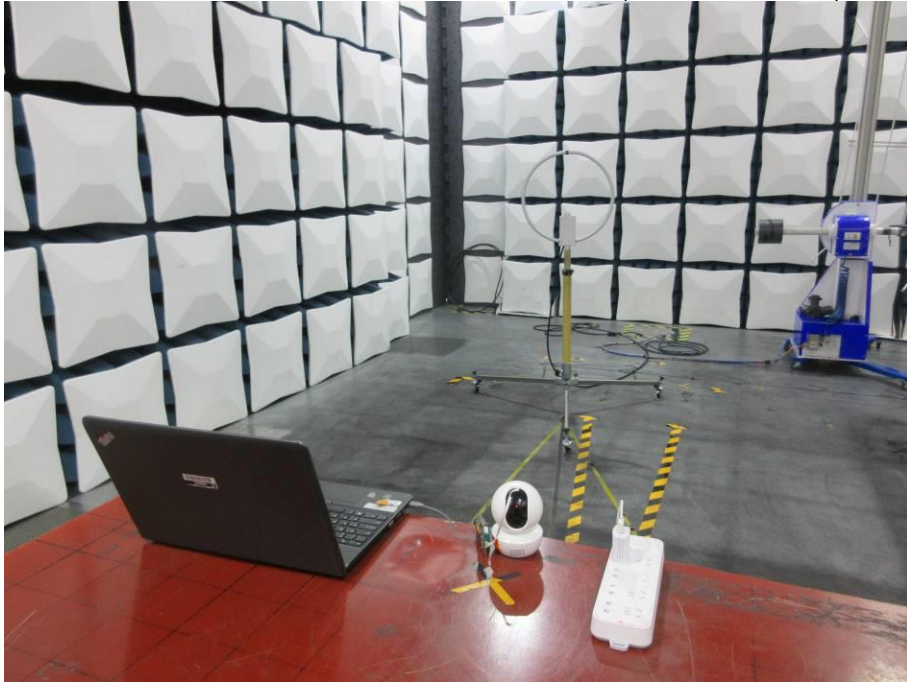

Appendix III

Setup Photographs

RADIATED RF MEASUREMENT SETUP (9KHz ~ 30 MHz)

RADIATED RF MEASUREMENT SETUP (30MHz ~ 1 GHz)

RADIATED RF MEASUREMENT SETUP (ABOVE 1 GHz- X axis)

RADIATED RF MEASUREMENT SETUP (ABOVE 1 GHz- Y axis)

RADIATED RF MEASUREMENT SETUP (ABOVE 1 GHz- Z axis)

POWERLINE CONDUCTED EMISSIONS MEASUREMENT SETUP