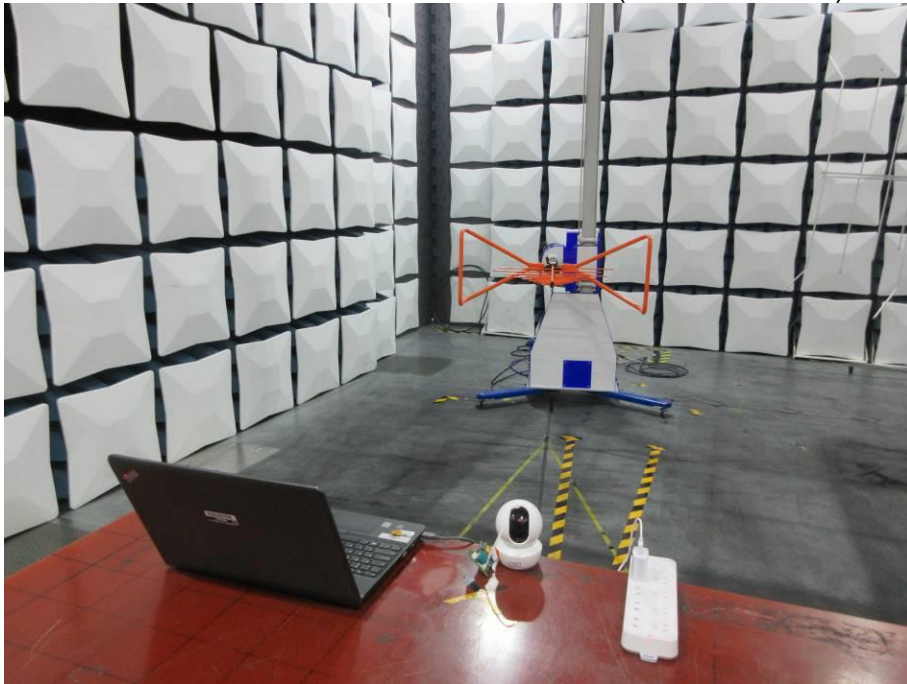

Appendix III

Setup Photographs

RADIATED RF MEASUREMENT SETUP (9KHz ~ 30 MHz)

RADIATED RF MEASUREMENT SETUP (30MHz ~ 1 GHz)

RADIATED RF MEASUREMENT SETUP (ABOVE 1 GHz- X axis)

RADIATED RF MEASUREMENT SETUP (ABOVE 1 GHz- Y axis)

RADIATED RF MEASUREMENT SETUP (ABOVE 1 GHz- Z axis)

POWERLINE CONDUCTED EMISSIONS MEASUREMENT SETUP