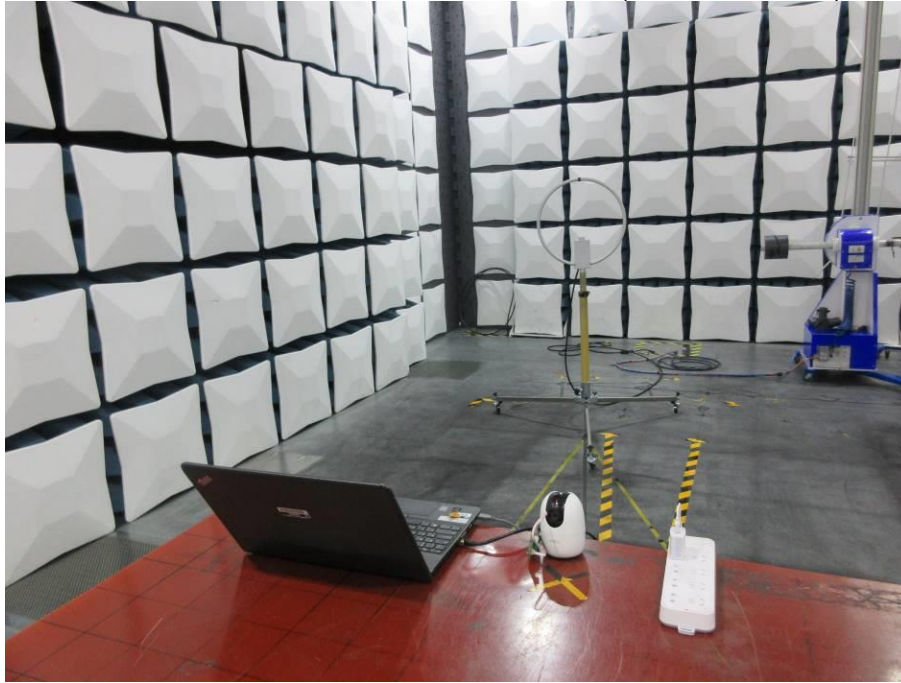

### **Setup Photographs**

RADIATED RF MEASUREMENT SETUP (9KHz ~ 30 MHz)

RADIATED RF MEASUREMENT SETUP (30MHz ~ 1 GHz)

RADIATED RF MEASUREMENT SETUP (ABOVE 1 GHz- X axis)

RADIATED RF MEASUREMENT SETUP (ABOVE 1 GHz- Y axis)

RADIATED RF MEASUREMENT SETUP (ABOVE 1 GHz- Z axis)

POWERLINE CONDUCTED EMISSIONS MEASUREMENT SETUP