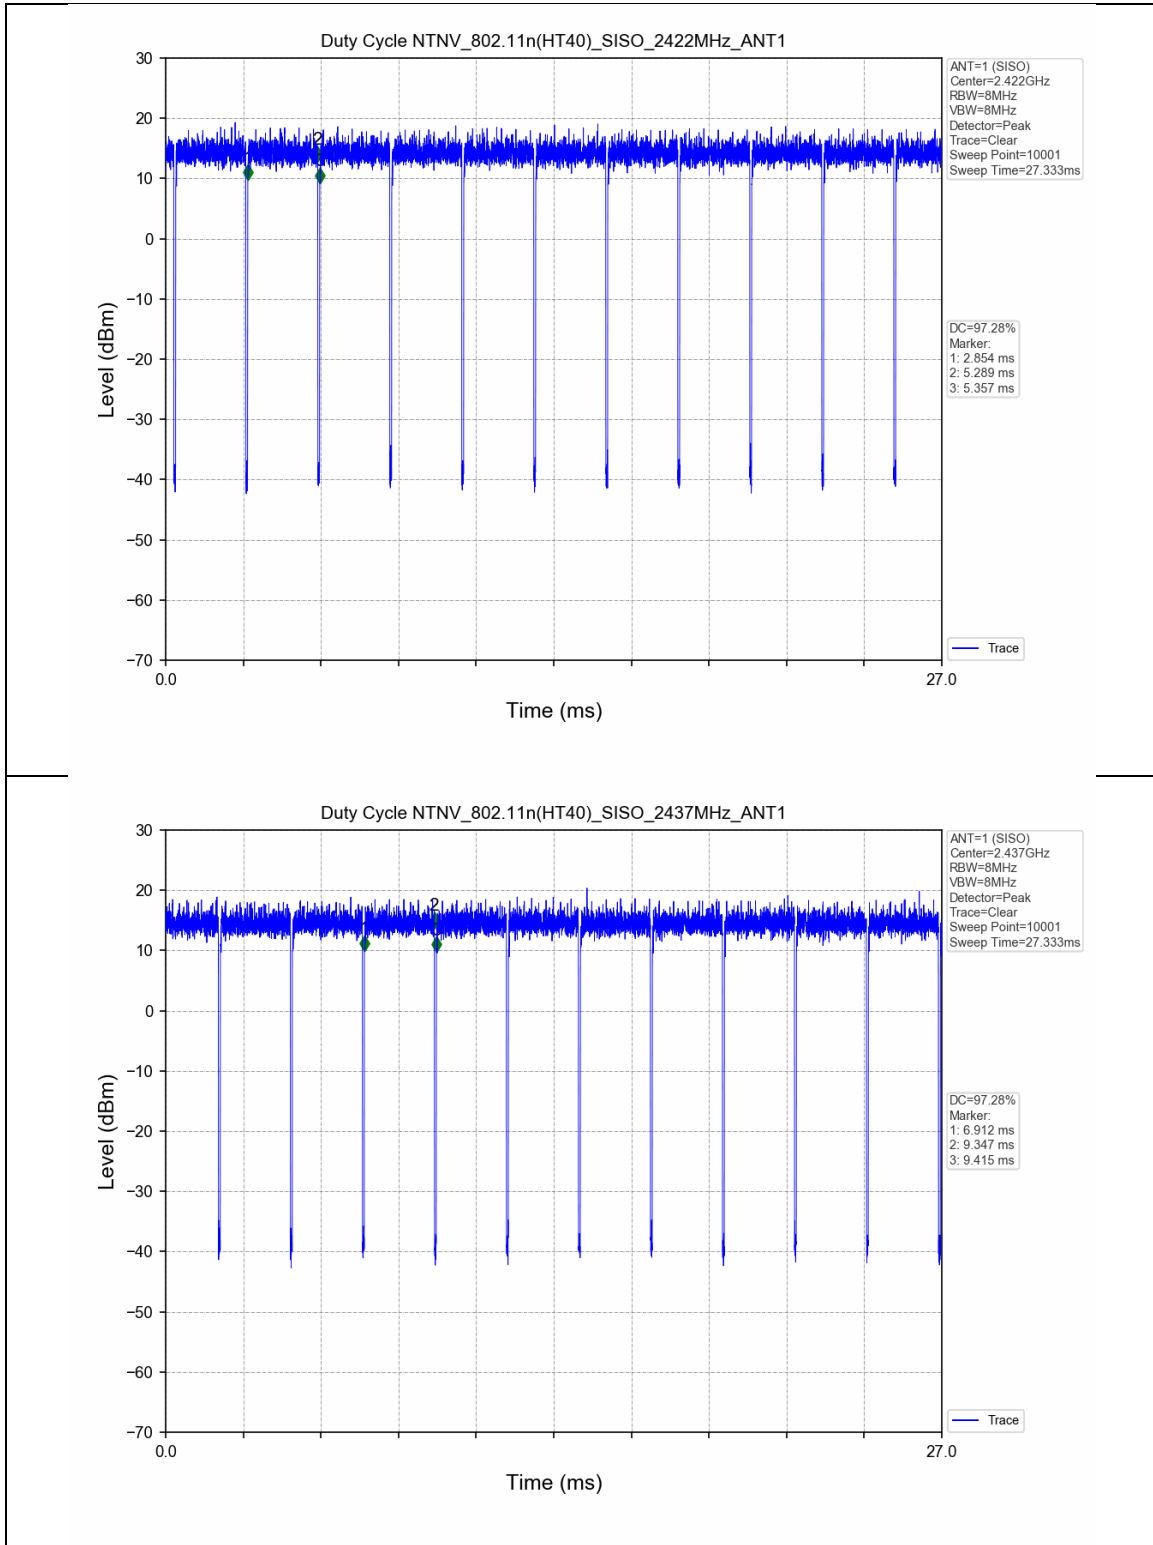

Appendix A for SHEM210400334501

1. Duty Cycle

1.1 Test Result

Test Mode	Channel Frequency(MHz)	TX Type	ANT No.	T_on (ms)	Period (ms)	Duty Cycle (%)	Duty Cycle Correction Factor (dB)
802.11b	2412	SISO	1	8.380	8.450	99.17	0.04
	2437	SISO	1	8.380	8.450	99.17	0.04
	2462	SISO	1	8.380	8.450	99.17	0.04
802.11g	2412	SISO	1	1.360	1.428	95.24	0.21
	2437	SISO	1	1.360	1.426	95.37	0.21
	2462	SISO	1	1.360	1.428	95.24	0.21
802.11n(HT20)	2412	SISO	1	5.079	5.152	98.58	0.06
	2437	SISO	1	5.051	5.122	98.61	0.06
	2462	SISO	1	5.079	5.152	98.58	0.06
802.11n(HT40)	2422	SISO	1	2.435	2.503	97.28	0.12
	2437	SISO	1	2.435	2.503	97.28	0.12
	2452	SISO	1	2.435	2.503	97.28	0.12

1.2 Test Graph

2. Bandwidth

2.1 Test Result

Test Mode	Frequency (MHz)	TX Type	ANT No.	6dB Bandwidth		Verdict
				Test Result (MHz)	Limits (MHz)	
802.11b	2412	SISO	1	9.610	≥0.5	PASS
	2437	SISO	1	10.070	≥0.5	PASS
	2462	SISO	1	10.069	≥0.5	PASS
802.11g	2412	SISO	1	16.380	≥0.5	PASS
	2437	SISO	1	16.400	≥0.5	PASS
	2462	SISO	1	16.413	≥0.5	PASS
802.11n(HT20)	2412	SISO	1	17.620	≥0.5	PASS
	2437	SISO	1	17.637	≥0.5	PASS
	2462	SISO	1	17.647	≥0.5	PASS
802.11n(HT40)	2422	SISO	1	35.806	≥0.5	PASS
	2437	SISO	1	36.388	≥0.5	PASS
	2452	SISO	1	36.394	≥0.5	PASS

Test Mode	Frequency (MHz)	TX Type	ANT No.	99% Occupied Bandwidth	
				Test Result (MHz)	
802.11b	2412	SISO	1	15.038	Only for Report Use
	2437	SISO	1	15.068	Only for Report Use
	2462	SISO	1	15.115	Only for Report Use
802.11g	2412	SISO	1	17.143	Only for Report Use
	2437	SISO	1	17.158	Only for Report Use
	2462	SISO	1	17.273	Only for Report Use
802.11n(HT20)	2412	SISO	1	18.023	Only for Report Use