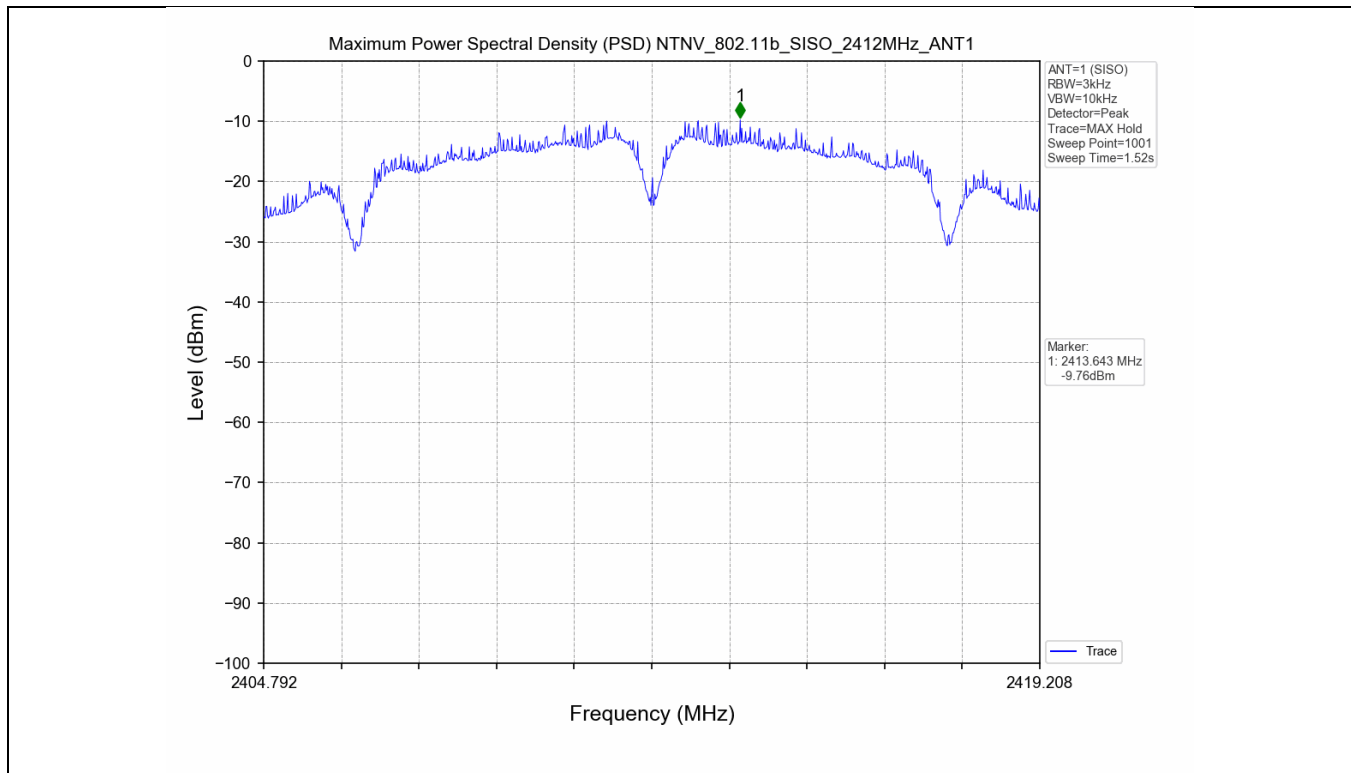

3.2 Test Graph

4. Maximum Power Spectral Density (PSD)

4.1 Test Result

Test Mode	Frequency (MHz)	Tx Type	Maximum Power Spectral Density (dBm/3KHz)	Limits (dBm/3KHz)	Verdict
			Ant 1		
802.11b	2412	SISO	-9.76	≤8	PASS
	2437	SISO	-8.70	≤8	PASS
	2462	SISO	-9.27	≤8	PASS
802.11g	2412	SISO	-12.55	≤8	PASS
	2437	SISO	-11.90	≤8	PASS
	2462	SISO	-12.40	≤8	PASS
802.11n(HT20)	2412	SISO	-12.49	≤8	PASS
	2437	SISO	-11.98	≤8	PASS
	2462	SISO	-12.02	≤8	PASS
802.11n(HT40)	2422	SISO	-14.87	≤8	PASS
	2437	SISO	-13.69	≤8	PASS
	2452	SISO	-14.00	≤8	PASS

4.2 Test Graph

5. Unwanted Emissions in Non-restricted Frequency Bands

5.1 Test Result

Test Mode	Frequency (MHz)	TX Type	ANT No.	Spurious Conducted Emission (dBm)	Limits (dBm)	Verdict
802.11b	2412	SISO	1	Refer to test graph	-11.81	PASS
	2437	SISO	1	Refer to test graph	-11.81	PASS
	2462	SISO	1	Refer to test graph	-11.81	PASS
802.11g	2412	SISO	1	Refer to test graph	-15.67	PASS
	2437	SISO	1	Refer to test graph	-15.67	PASS
	2462	SISO	1	Refer to test graph	-15.67	PASS
802.11n(HT20)	2412	SISO	1	Refer to test graph	-15.70	PASS
	2437	SISO	1	Refer to test graph	-15.70	PASS
	2462	SISO	1	Refer to test graph	-15.70	PASS
802.11n(HT40)	2422	SISO	1	Refer to test graph	-18.41	PASS
	2437	SISO	1	Refer to test graph	-18.41	PASS
	2452	SISO	1	Refer to test graph	-18.41	PASS

5.2 Test Graph