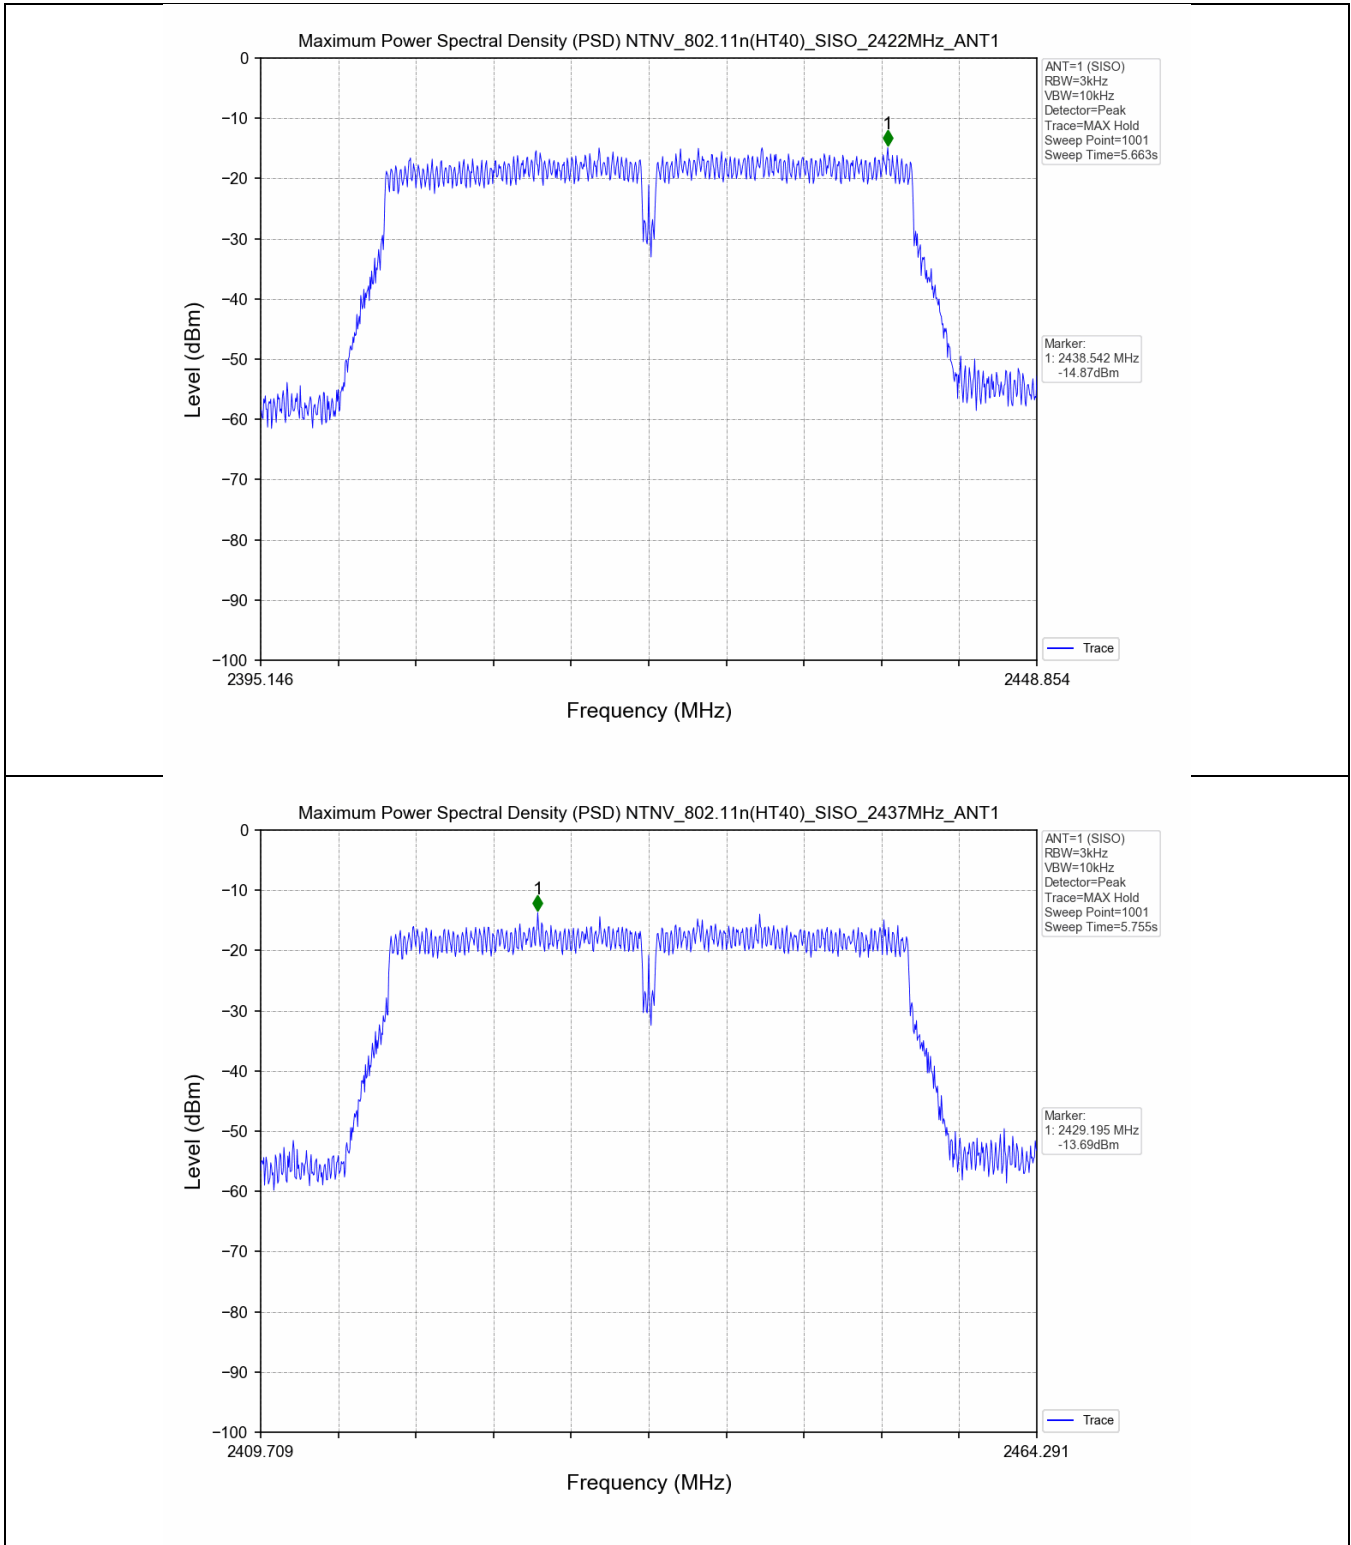

4.2 Test Graph

5. Unwanted Emissions in Non-restricted Frequency Bands

5.1 Test Result

Test Mode	Frequency (MHz)	TX Type	ANT No.	Spurious Conducted Emission (dBm)	Limits (dBm)	Verdict
802.11b	2412	SISO	1	Refer to test graph	-11.81	PASS
	2437	SISO	1	Refer to test graph	-11.81	PASS
	2462	SISO	1	Refer to test graph	-11.81	PASS
802.11g	2412	SISO	1	Refer to test graph	-15.67	PASS
	2437	SISO	1	Refer to test graph	-15.67	PASS
	2462	SISO	1	Refer to test graph	-15.67	PASS
802.11n(HT20)	2412	SISO	1	Refer to test graph	-15.70	PASS
	2437	SISO	1	Refer to test graph	-15.70	PASS
	2462	SISO	1	Refer to test graph	-15.70	PASS
802.11n(HT40)	2422	SISO	1	Refer to test graph	-18.41	PASS
	2437	SISO	1	Refer to test graph	-18.41	PASS
	2452	SISO	1	Refer to test graph	-18.41	PASS

5.2 Test Graph