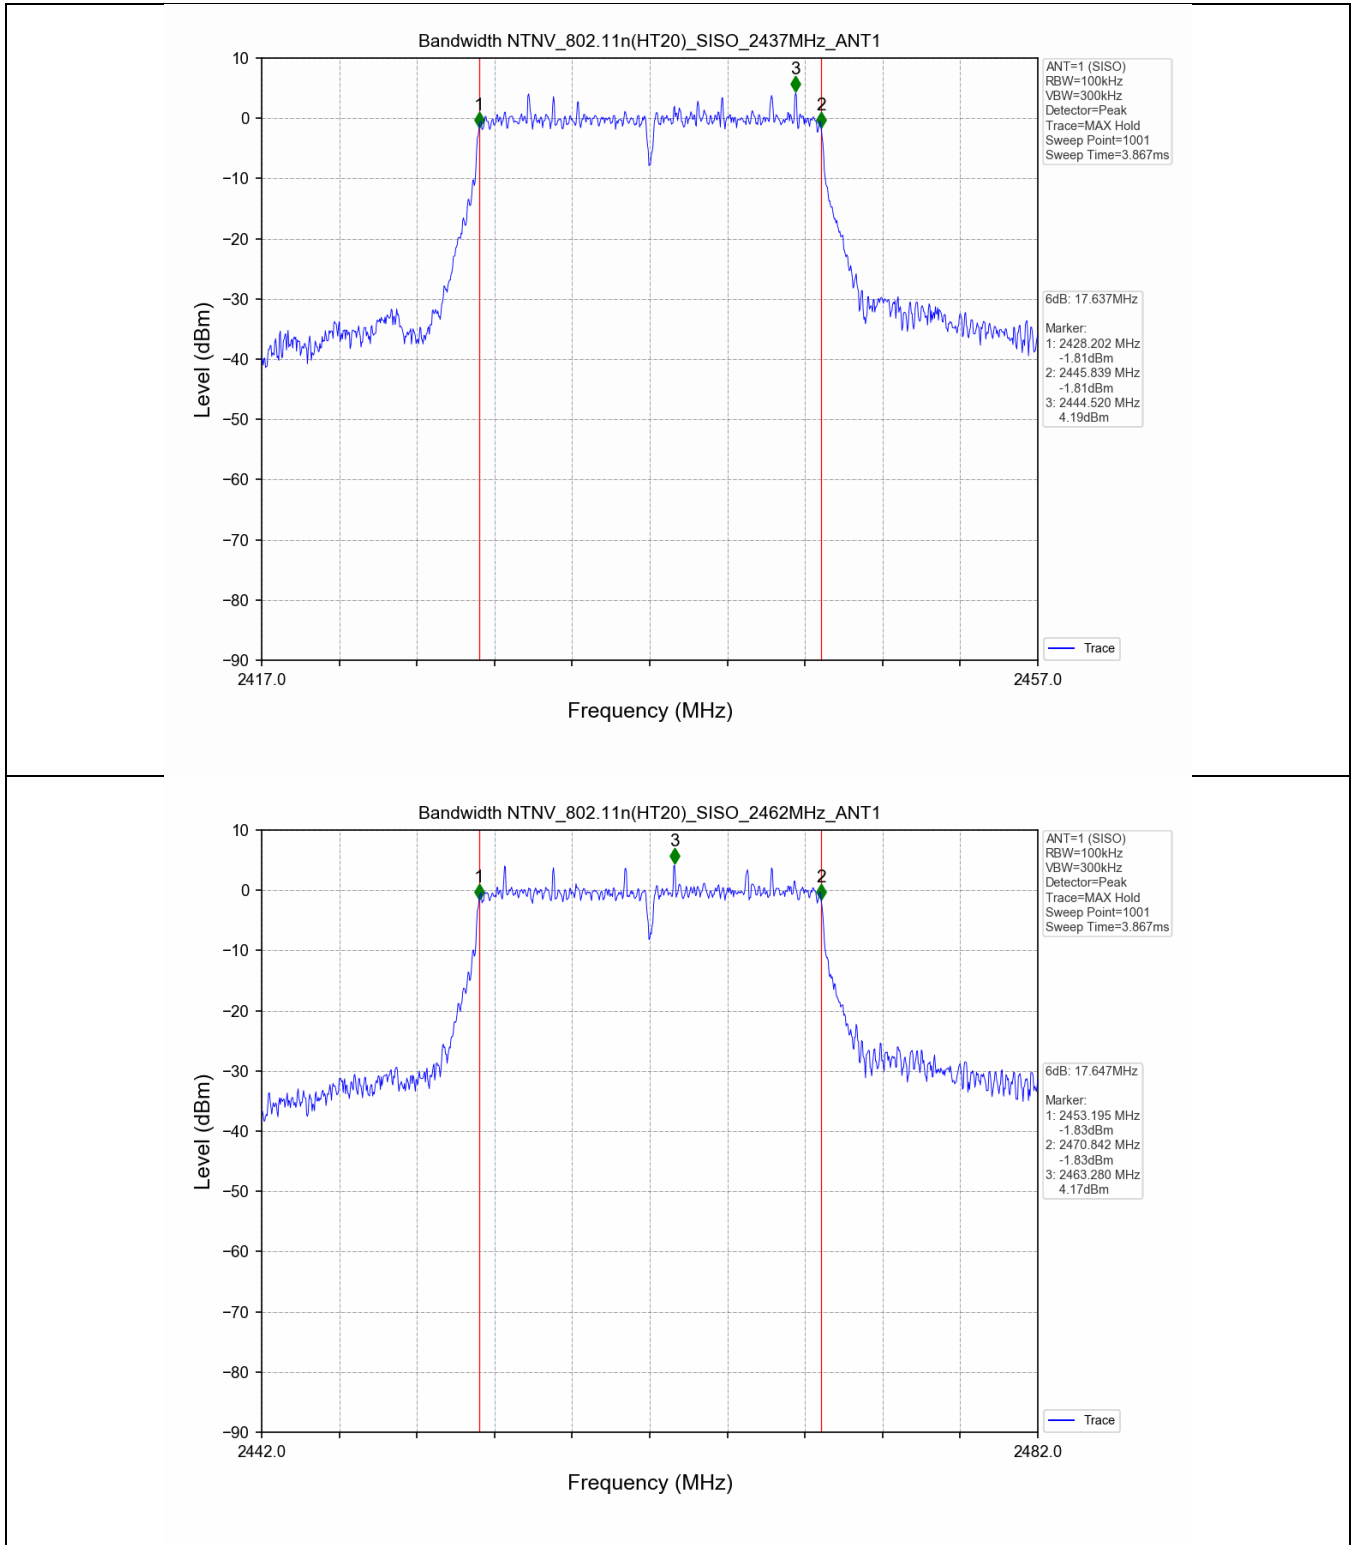

802.11n(HT40)	2437	SISO	1	18.019	Only for Report Use
	2462	SISO	1	18.123	Only for Report Use
	2422	SISO	1	36.837	Only for Report Use
	2437	SISO	1	36.951	Only for Report Use
	2452	SISO	1	37.051	Only for Report Use

2.2 Test Graph - 6dB Bandwidth

2.3 Test Graph - 99% Occupied Bandwidth

3. Maximum Conducted Output Power

3.1 Test Result

Test Mode	Frequency (MHz)	Tx Type	Measured Peak Output Power (dBm)	Limits (dBm)	Verdict
			Ant 1		
802.11b	2412	SISO	19.54	30	PASS
	2437	SISO	20.35	30	PASS
	2462	SISO	20.22	30	PASS
802.11g	2412	SISO	22.56	30	PASS
	2437	SISO	23.27	30	PASS
	2462	SISO	23.13	30	PASS
802.11n(HT20)	2412	SISO	22.63	30	PASS
	2437	SISO	23.32	30	PASS
	2462	SISO	23.18	30	PASS
802.11n(HT40)	2422	SISO	22.93	30	PASS
	2437	SISO	23.24	30	PASS
	2452	SISO	23.28	30	PASS