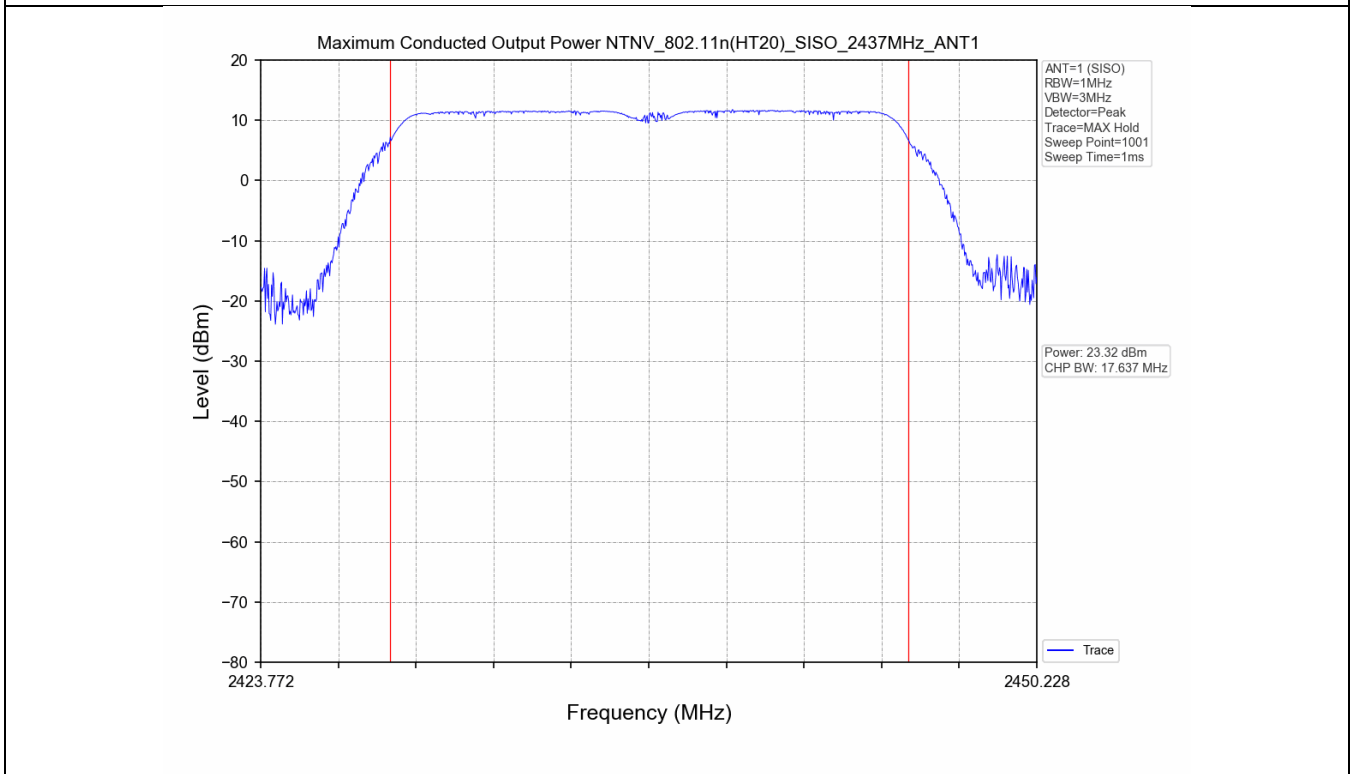

2.2 Test Graph - 6dB Bandwidth

2.3 Test Graph - 99% Occupied Bandwidth

3. Maximum Conducted Output Power

3.1 Test Result

Test Mode	Frequency (MHz)	Tx Type	Measured Peak Output Power (dBm)	Limits (dBm)	Verdict
			Ant 1		
802.11b	2412	SISO	19.54	30	PASS
	2437	SISO	20.35	30	PASS
	2462	SISO	20.22	30	PASS
802.11g	2412	SISO	22.56	30	PASS
	2437	SISO	23.27	30	PASS
	2462	SISO	23.13	30	PASS
802.11n(HT20)	2412	SISO	22.63	30	PASS
	2437	SISO	23.32	30	PASS
	2462	SISO	23.18	30	PASS
802.11n(HT40)	2422	SISO	22.93	30	PASS
	2437	SISO	23.24	30	PASS
	2452	SISO	23.28	30	PASS

3.2 Test Graph

4. Maximum Power Spectral Density (PSD)

4.1 Test Result

Test Mode	Frequency (MHz)	Tx Type	Maximum Power Spectral Density (dBm/3KHz)	Limits (dBm/3KHz)	Verdict
			Ant 1		
802.11b	2412	SISO	-9.76	≤8	PASS
	2437	SISO	-8.70	≤8	PASS
	2462	SISO	-9.27	≤8	PASS
802.11g	2412	SISO	-12.55	≤8	PASS
	2437	SISO	-11.90	≤8	PASS
	2462	SISO	-12.40	≤8	PASS
802.11n(HT20)	2412	SISO	-12.49	≤8	PASS
	2437	SISO	-11.98	≤8	PASS
	2462	SISO	-12.02	≤8	PASS
802.11n(HT40)	2422	SISO	-14.87	≤8	PASS
	2437	SISO	-13.69	≤8	PASS
	2452	SISO	-14.00	≤8	PASS

4.2 Test Graph

5. Unwanted Emissions in Non-restricted Frequency Bands

5.1 Test Result

Test Mode	Frequency (MHz)	TX Type	ANT No.	Spurious Conducted Emission (dBm)	Limits (dBm)	Verdict
802.11b	2412	SISO	1	Refer to test graph	-11.81	PASS
	2437	SISO	1	Refer to test graph	-11.81	PASS
	2462	SISO	1	Refer to test graph	-11.81	PASS
802.11g	2412	SISO	1	Refer to test graph	-15.67	PASS
	2437	SISO	1	Refer to test graph	-15.67	PASS
	2462	SISO	1	Refer to test graph	-15.67	PASS
802.11n(HT20)	2412	SISO	1	Refer to test graph	-15.70	PASS
	2437	SISO	1	Refer to test graph	-15.70	PASS
	2462	SISO	1	Refer to test graph	-15.70	PASS
802.11n(HT40)	2422	SISO	1	Refer to test graph	-18.41	PASS
	2437	SISO	1	Refer to test graph	-18.41	PASS
	2452	SISO	1	Refer to test graph	-18.41	PASS