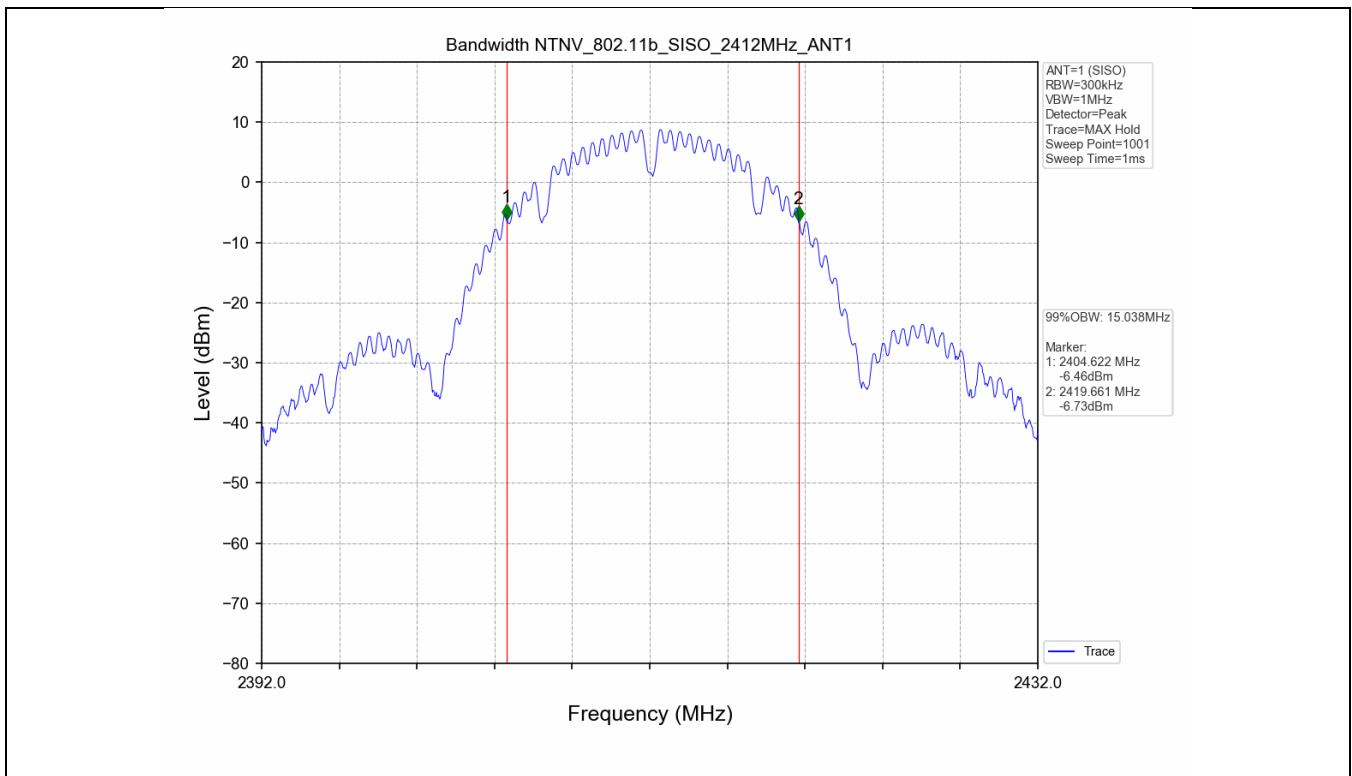

2.2 Test Graph - 6dB Bandwidth

2.3 Test Graph - 99% Occupied Bandwidth

3. Maximum Conducted Output Power

3.1 Test Result

Test Mode	Frequency (MHz)	Tx Type	Measured Peak Output Power (dBm)	Limits (dBm)	Verdict
			Ant 1		
802.11b	2412	SISO	19.54	30	PASS
	2437	SISO	20.35	30	PASS
	2462	SISO	20.22	30	PASS
802.11g	2412	SISO	22.56	30	PASS
	2437	SISO	23.27	30	PASS
	2462	SISO	23.13	30	PASS
802.11n(HT20)	2412	SISO	22.63	30	PASS
	2437	SISO	23.32	30	PASS
	2462	SISO	23.18	30	PASS
802.11n(HT40)	2422	SISO	22.93	30	PASS
	2437	SISO	23.24	30	PASS
	2452	SISO	23.28	30	PASS

3.2 Test Graph

4. Maximum Power Spectral Density (PSD)

4.1 Test Result

Test Mode	Frequency (MHz)	Tx Type	Maximum Power Spectral Density (dBm/3KHz)	Limits (dBm/3KHz)	Verdict
			Ant 1		
802.11b	2412	SISO	-9.76	≤8	PASS
	2437	SISO	-8.70	≤8	PASS
	2462	SISO	-9.27	≤8	PASS
802.11g	2412	SISO	-12.55	≤8	PASS
	2437	SISO	-11.90	≤8	PASS
	2462	SISO	-12.40	≤8	PASS
802.11n(HT20)	2412	SISO	-12.49	≤8	PASS
	2437	SISO	-11.98	≤8	PASS
	2462	SISO	-12.02	≤8	PASS
802.11n(HT40)	2422	SISO	-14.87	≤8	PASS
	2437	SISO	-13.69	≤8	PASS
	2452	SISO	-14.00	≤8	PASS