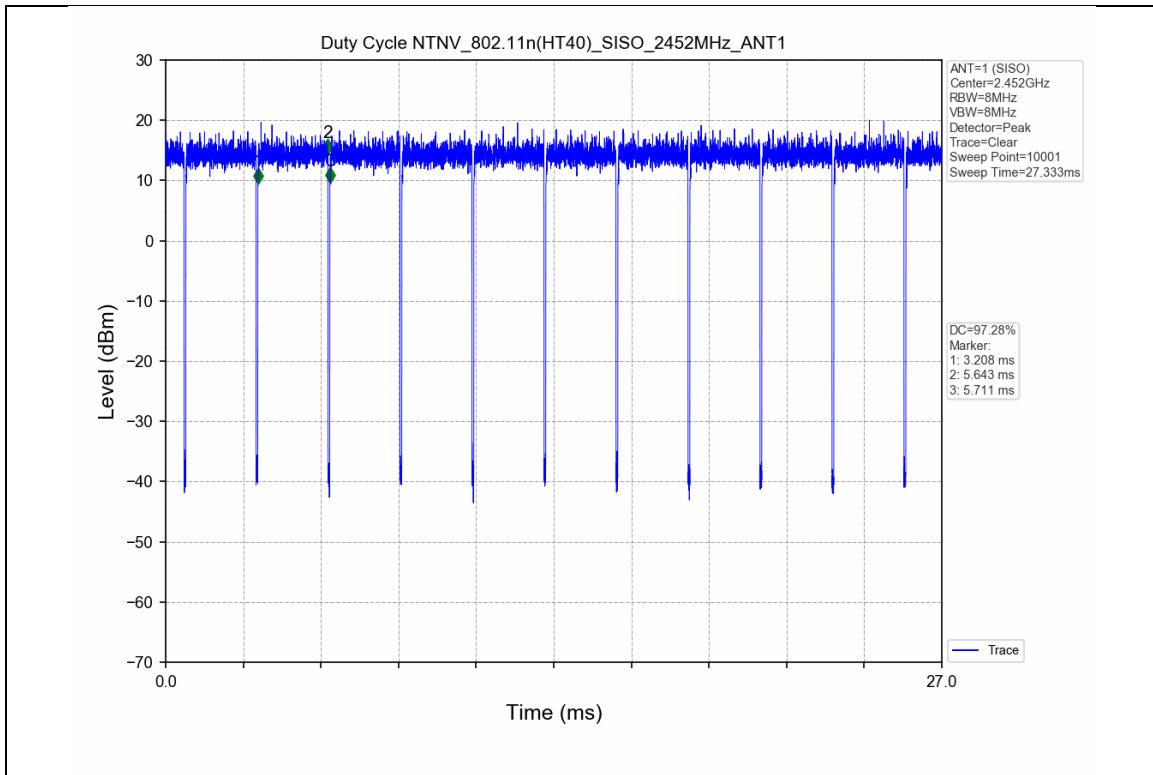

Appendix A for SHEM210400334501

1. Duty Cycle

1.1 Test Result

Test Mode	Channel Frequency(MHz)	TX Type	ANT No.	T_on (ms)	Period (ms)	Duty Cycle (%)	Duty Cycle Correction Factor (dB)
802.11b	2412	SISO	1	8.380	8.450	99.17	0.04
	2437	SISO	1	8.380	8.450	99.17	0.04
	2462	SISO	1	8.380	8.450	99.17	0.04
802.11g	2412	SISO	1	1.360	1.428	95.24	0.21
	2437	SISO	1	1.360	1.426	95.37	0.21
	2462	SISO	1	1.360	1.428	95.24	0.21
802.11n(HT20)	2412	SISO	1	5.079	5.152	98.58	0.06
	2437	SISO	1	5.051	5.122	98.61	0.06
	2462	SISO	1	5.079	5.152	98.58	0.06
802.11n(HT40)	2422	SISO	1	2.435	2.503	97.28	0.12
	2437	SISO	1	2.435	2.503	97.28	0.12
	2452	SISO	1	2.435	2.503	97.28	0.12

1.2 Test Graph

2. Bandwidth

2.1 Test Result

Test Mode	Frequency (MHz)	TX Type	ANT No.	6dB Bandwidth		Verdict
				Test Result (MHz)	Limits (MHz)	
802.11b	2412	SISO	1	9.610	≥0.5	PASS
	2437	SISO	1	10.070	≥0.5	PASS
	2462	SISO	1	10.069	≥0.5	PASS
802.11g	2412	SISO	1	16.380	≥0.5	PASS
	2437	SISO	1	16.400	≥0.5	PASS
	2462	SISO	1	16.413	≥0.5	PASS
802.11n(HT20)	2412	SISO	1	17.620	≥0.5	PASS
	2437	SISO	1	17.637	≥0.5	PASS
	2462	SISO	1	17.647	≥0.5	PASS
802.11n(HT40)	2422	SISO	1	35.806	≥0.5	PASS
	2437	SISO	1	36.388	≥0.5	PASS
	2452	SISO	1	36.394	≥0.5	PASS

Test Mode	Frequency (MHz)	TX Type	ANT No.	99% Occupied Bandwidth	
				Test Result (MHz)	
802.11b	2412	SISO	1	15.038	Only for Report Use
	2437	SISO	1	15.068	Only for Report Use
	2462	SISO	1	15.115	Only for Report Use
802.11g	2412	SISO	1	17.143	Only for Report Use
	2437	SISO	1	17.158	Only for Report Use
	2462	SISO	1	17.273	Only for Report Use
802.11n(HT20)	2412	SISO	1	18.023	Only for Report Use