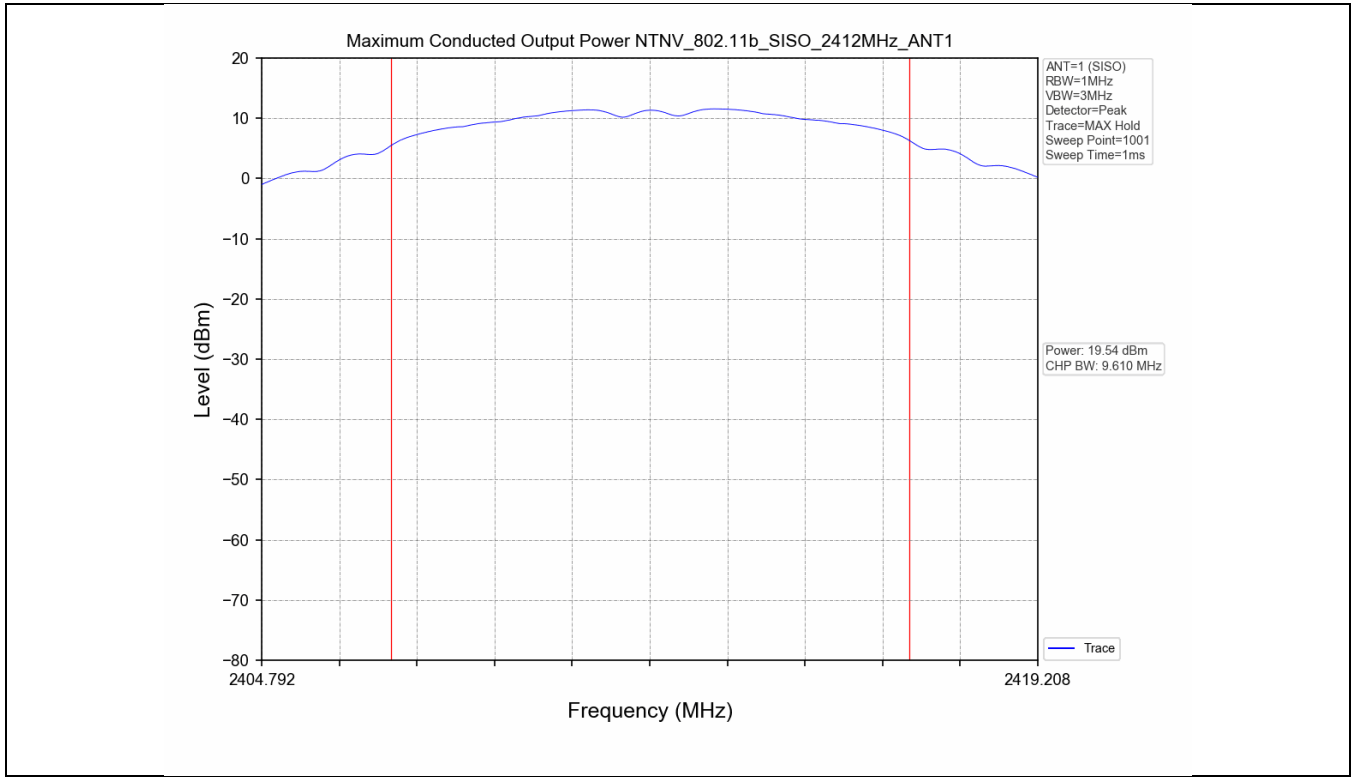

2.2 Test Graph - 6dB Bandwidth

2.3 Test Graph - 99% Occupied Bandwidth

3. Maximum Conducted Output Power

3.1 Test Result

Test Mode	Frequency (MHz)	Tx Type	Measured Peak Output Power (dBm)	Limits (dBm)	Verdict
			Ant 1		
802.11b	2412	SISO	19.54	30	PASS
	2437	SISO	20.35	30	PASS
	2462	SISO	20.22	30	PASS
802.11g	2412	SISO	22.56	30	PASS
	2437	SISO	23.27	30	PASS
	2462	SISO	23.13	30	PASS
802.11n(HT20)	2412	SISO	22.63	30	PASS
	2437	SISO	23.32	30	PASS
	2462	SISO	23.18	30	PASS
802.11n(HT40)	2422	SISO	22.93	30	PASS
	2437	SISO	23.24	30	PASS
	2452	SISO	23.28	30	PASS

3.2 Test Graph

4. Maximum Power Spectral Density (PSD)

4.1 Test Result

Test Mode	Frequency (MHz)	Tx Type	Maximum Power Spectral Density (dBm/3KHz)	Limits (dBm/3KHz)	Verdict
			Ant 1		
802.11b	2412	SISO	-9.76	≤8	PASS
	2437	SISO	-8.70	≤8	PASS
	2462	SISO	-9.27	≤8	PASS
802.11g	2412	SISO	-12.55	≤8	PASS
	2437	SISO	-11.90	≤8	PASS
	2462	SISO	-12.40	≤8	PASS
802.11n(HT20)	2412	SISO	-12.49	≤8	PASS
	2437	SISO	-11.98	≤8	PASS
	2462	SISO	-12.02	≤8	PASS
802.11n(HT40)	2422	SISO	-14.87	≤8	PASS
	2437	SISO	-13.69	≤8	PASS
	2452	SISO	-14.00	≤8	PASS