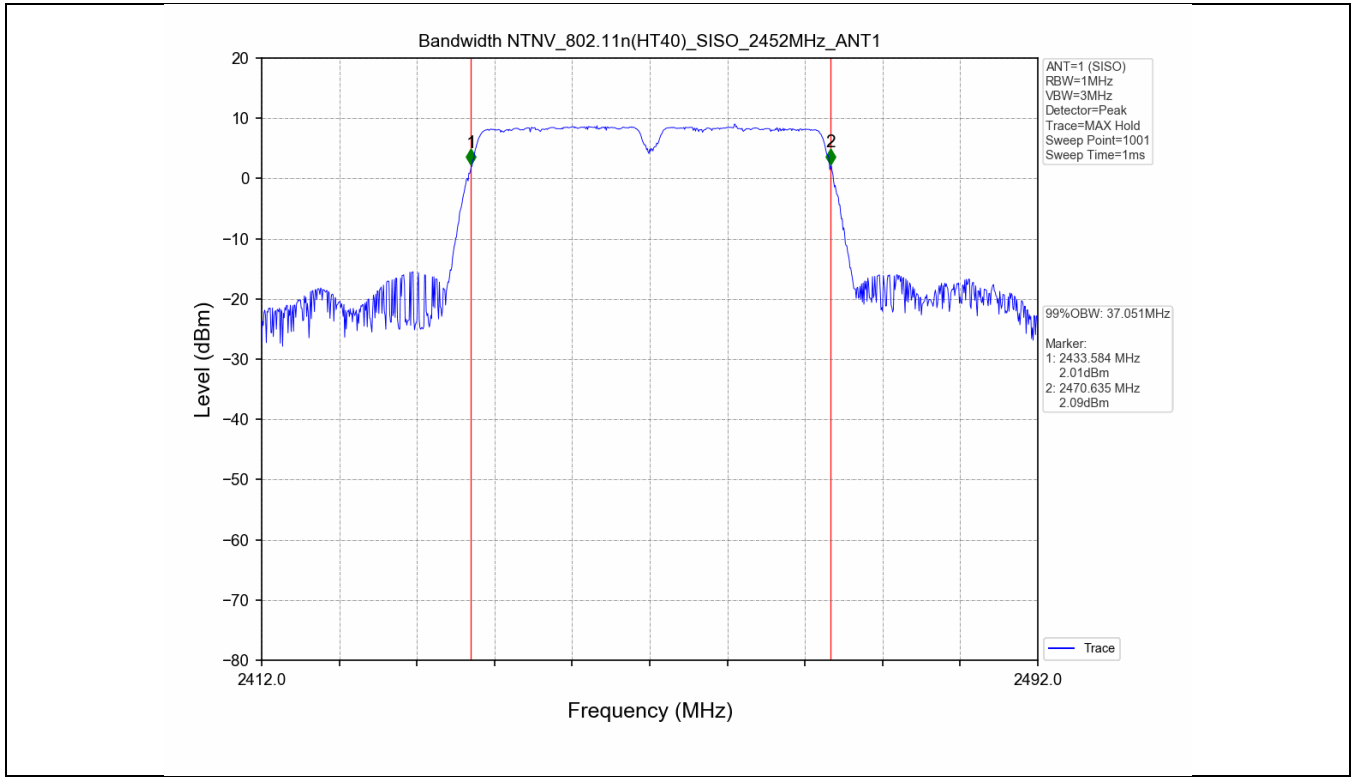

2.2 Test Graph - 6dB Bandwidth

2.3 Test Graph - 99% Occupied Bandwidth

3. Maximum Conducted Output Power

3.1 Test Result

Test Mode	Frequency (MHz)	Tx Type	Measured Peak Output Power (dBm)	Limits (dBm)	Verdict
			Ant 1		
802.11b	2412	SISO	19.54	30	PASS
	2437	SISO	20.35	30	PASS
	2462	SISO	20.22	30	PASS
802.11g	2412	SISO	22.56	30	PASS
	2437	SISO	23.27	30	PASS
	2462	SISO	23.13	30	PASS
802.11n(HT20)	2412	SISO	22.63	30	PASS
	2437	SISO	23.32	30	PASS
	2462	SISO	23.18	30	PASS
802.11n(HT40)	2422	SISO	22.93	30	PASS
	2437	SISO	23.24	30	PASS
	2452	SISO	23.28	30	PASS

3.2 Test Graph

4. Maximum Power Spectral Density (PSD)

4.1 Test Result

Test Mode	Frequency (MHz)	Tx Type	Maximum Power Spectral Density (dBm/3KHz)	Limits (dBm/3KHz)	Verdict
			Ant 1		
802.11b	2412	SISO	-9.76	≤8	PASS
	2437	SISO	-8.70	≤8	PASS
	2462	SISO	-9.27	≤8	PASS
802.11g	2412	SISO	-12.55	≤8	PASS
	2437	SISO	-11.90	≤8	PASS
	2462	SISO	-12.40	≤8	PASS
802.11n(HT20)	2412	SISO	-12.49	≤8	PASS
	2437	SISO	-11.98	≤8	PASS
	2462	SISO	-12.02	≤8	PASS
802.11n(HT40)	2422	SISO	-14.87	≤8	PASS
	2437	SISO	-13.69	≤8	PASS
	2452	SISO	-14.00	≤8	PASS

4.2 Test Graph

5. Unwanted Emissions in Non-restricted Frequency Bands

5.1 Test Result

Test Mode	Frequency (MHz)	TX Type	ANT No.	Spurious Conducted Emission (dBm)	Limits (dBm)	Verdict
802.11b	2412	SISO	1	Refer to test graph	-11.81	PASS
	2437	SISO	1	Refer to test graph	-11.81	PASS
	2462	SISO	1	Refer to test graph	-11.81	PASS
802.11g	2412	SISO	1	Refer to test graph	-15.67	PASS
	2437	SISO	1	Refer to test graph	-15.67	PASS
	2462	SISO	1	Refer to test graph	-15.67	PASS
802.11n(HT20)	2412	SISO	1	Refer to test graph	-15.70	PASS
	2437	SISO	1	Refer to test graph	-15.70	PASS
	2462	SISO	1	Refer to test graph	-15.70	PASS
802.11n(HT40)	2422	SISO	1	Refer to test graph	-18.41	PASS
	2437	SISO	1	Refer to test graph	-18.41	PASS
	2452	SISO	1	Refer to test graph	-18.41	PASS