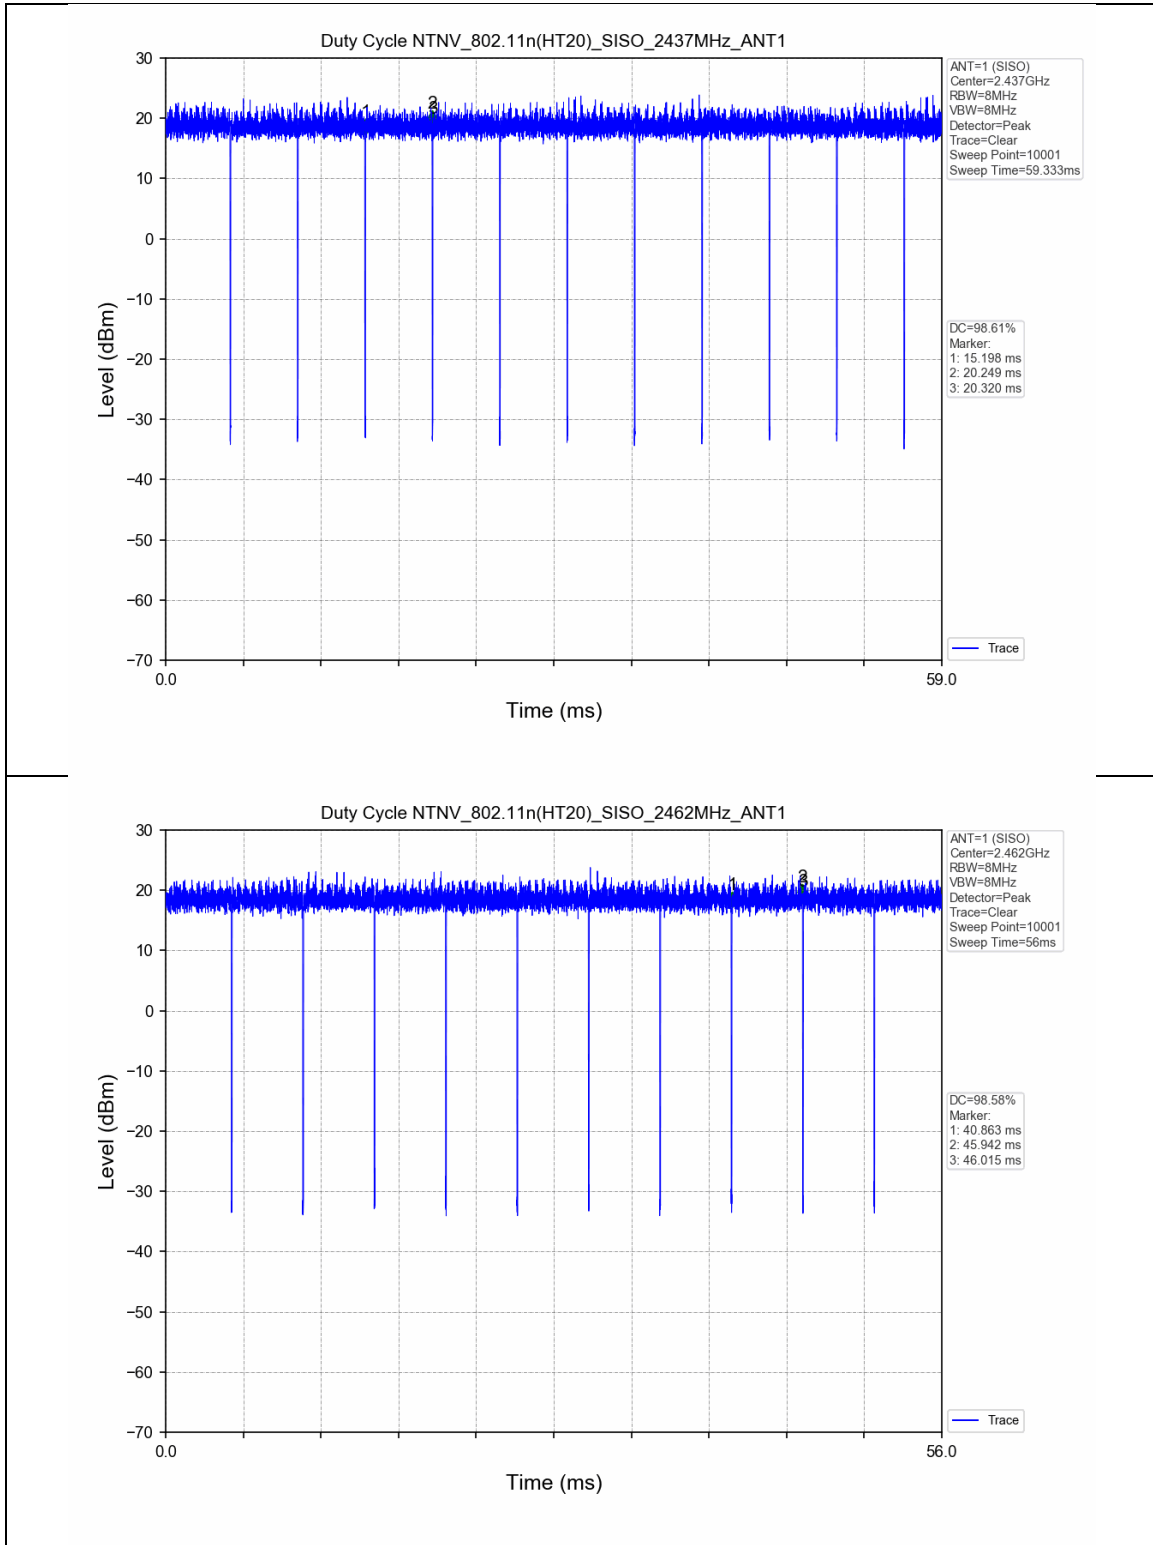

Appendix A for SHEM210400334501

1. Duty Cycle

1.1 Test Result

Test Mode	Channel Frequency(MHz)	TX Type	ANT No.	T_on (ms)	Period (ms)	Duty Cycle (%)	Duty Cycle Correction Factor (dB)
802.11b	2412	SISO	1	8.380	8.450	99.17	0.04
	2437	SISO	1	8.380	8.450	99.17	0.04
	2462	SISO	1	8.380	8.450	99.17	0.04
802.11g	2412	SISO	1	1.360	1.428	95.24	0.21
	2437	SISO	1	1.360	1.426	95.37	0.21
	2462	SISO	1	1.360	1.428	95.24	0.21
802.11n(HT20)	2412	SISO	1	5.079	5.152	98.58	0.06
	2437	SISO	1	5.051	5.122	98.61	0.06
	2462	SISO	1	5.079	5.152	98.58	0.06
802.11n(HT40)	2422	SISO	1	2.435	2.503	97.28	0.12
	2437	SISO	1	2.435	2.503	97.28	0.12
	2452	SISO	1	2.435	2.503	97.28	0.12

1.2 Test Graph

2. Bandwidth

2.1 Test Result

Test Mode	Frequency (MHz)	TX Type	ANT No.	6dB Bandwidth		Verdict
				Test Result (MHz)	Limits (MHz)	
802.11b	2412	SISO	1	9.610	≥0.5	PASS
	2437	SISO	1	10.070	≥0.5	PASS
	2462	SISO	1	10.069	≥0.5	PASS
802.11g	2412	SISO	1	16.380	≥0.5	PASS
	2437	SISO	1	16.400	≥0.5	PASS
	2462	SISO	1	16.413	≥0.5	PASS
802.11n(HT20)	2412	SISO	1	17.620	≥0.5	PASS
	2437	SISO	1	17.637	≥0.5	PASS
	2462	SISO	1	17.647	≥0.5	PASS
802.11n(HT40)	2422	SISO	1	35.806	≥0.5	PASS
	2437	SISO	1	36.388	≥0.5	PASS
	2452	SISO	1	36.394	≥0.5	PASS

Test Mode	Frequency (MHz)	TX Type	ANT No.	99% Occupied Bandwidth	
				Test Result (MHz)	
802.11b	2412	SISO	1	15.038	Only for Report Use
	2437	SISO	1	15.068	Only for Report Use
	2462	SISO	1	15.115	Only for Report Use
802.11g	2412	SISO	1	17.143	Only for Report Use
	2437	SISO	1	17.158	Only for Report Use
	2462	SISO	1	17.273	Only for Report Use
802.11n(HT20)	2412	SISO	1	18.023	Only for Report Use

5.2 Test Graph