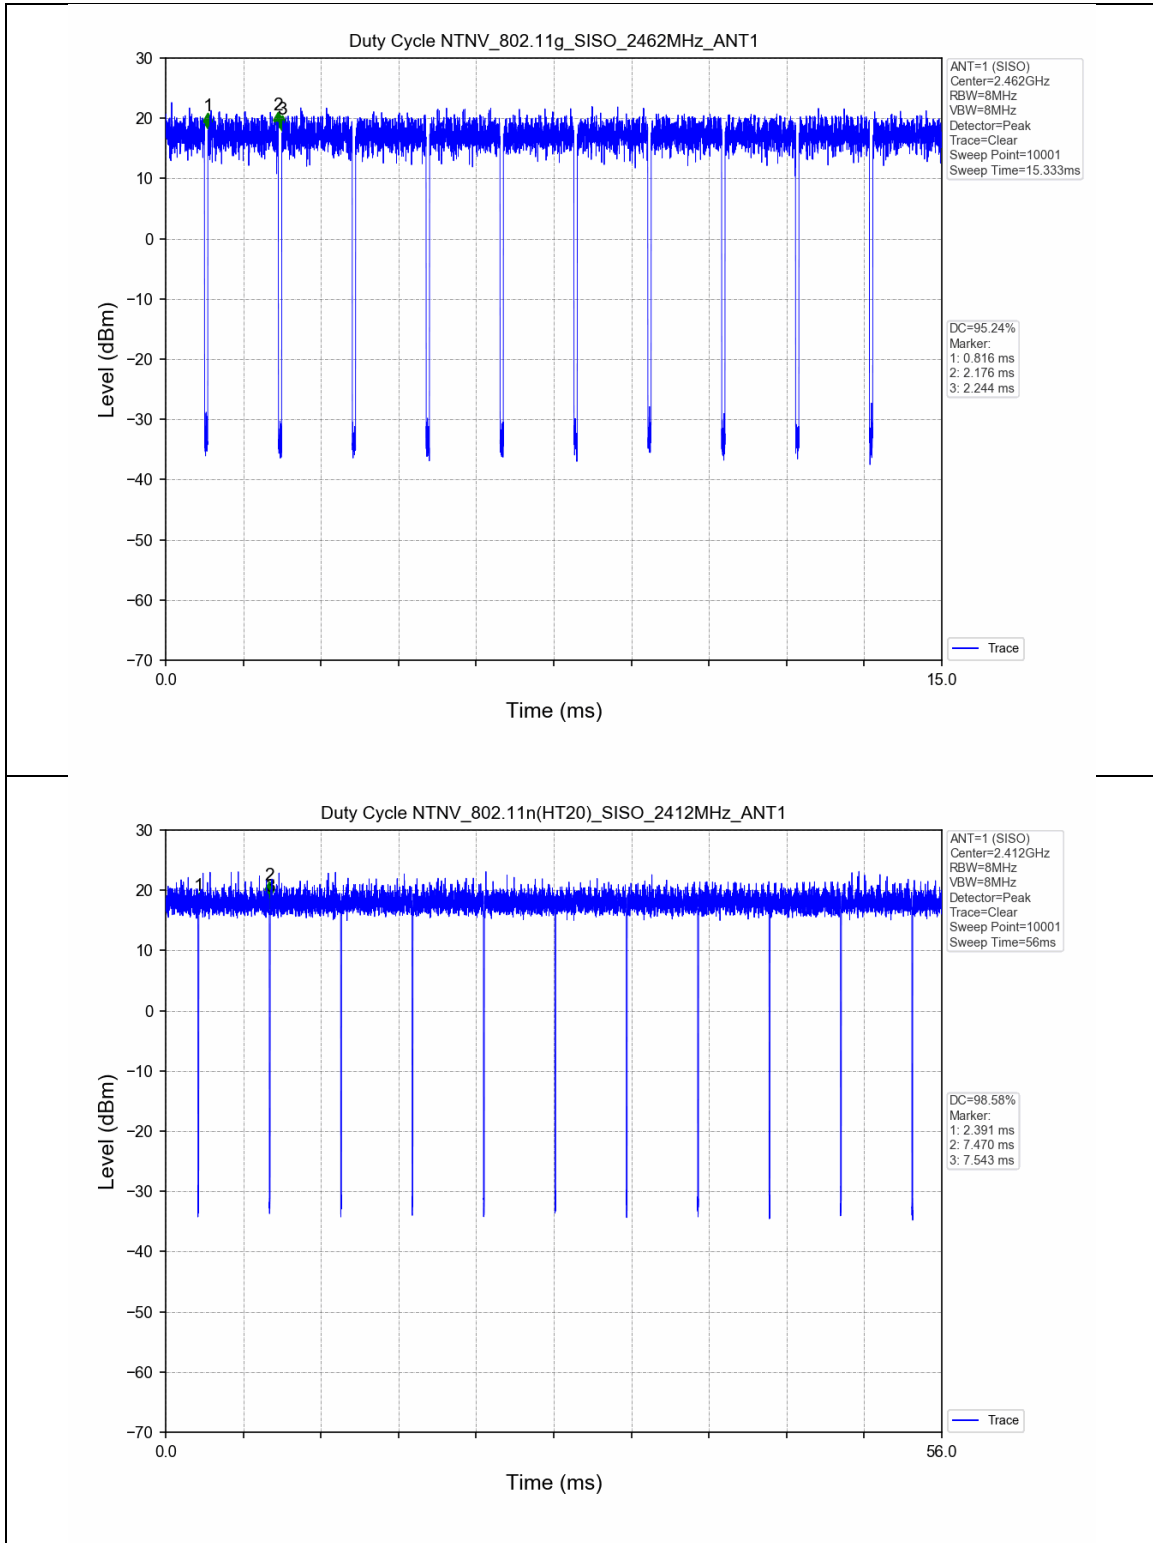

Appendix A for SHEM210400334501

1. Duty Cycle

1.1 Test Result

Test Mode	Channel Frequency(MHz)	TX Type	ANT No.	T_on (ms)	Period (ms)	Duty Cycle (%)	Duty Cycle Correction Factor (dB)
802.11b	2412	SISO	1	8.380	8.450	99.17	0.04
	2437	SISO	1	8.380	8.450	99.17	0.04
	2462	SISO	1	8.380	8.450	99.17	0.04
802.11g	2412	SISO	1	1.360	1.428	95.24	0.21
	2437	SISO	1	1.360	1.426	95.37	0.21
	2462	SISO	1	1.360	1.428	95.24	0.21
802.11n(HT20)	2412	SISO	1	5.079	5.152	98.58	0.06
	2437	SISO	1	5.051	5.122	98.61	0.06
	2462	SISO	1	5.079	5.152	98.58	0.06
802.11n(HT40)	2422	SISO	1	2.435	2.503	97.28	0.12
	2437	SISO	1	2.435	2.503	97.28	0.12
	2452	SISO	1	2.435	2.503	97.28	0.12

1.2 Test Graph

2. Bandwidth

2.1 Test Result

Test Mode	Frequency (MHz)	TX Type	ANT No.	6dB Bandwidth		Verdict
				Test Result (MHz)	Limits (MHz)	
802.11b	2412	SISO	1	9.610	≥0.5	PASS
	2437	SISO	1	10.070	≥0.5	PASS
	2462	SISO	1	10.069	≥0.5	PASS
802.11g	2412	SISO	1	16.380	≥0.5	PASS
	2437	SISO	1	16.400	≥0.5	PASS
	2462	SISO	1	16.413	≥0.5	PASS
802.11n(HT20)	2412	SISO	1	17.620	≥0.5	PASS
	2437	SISO	1	17.637	≥0.5	PASS
	2462	SISO	1	17.647	≥0.5	PASS
802.11n(HT40)	2422	SISO	1	35.806	≥0.5	PASS
	2437	SISO	1	36.388	≥0.5	PASS
	2452	SISO	1	36.394	≥0.5	PASS

Test Mode	Frequency (MHz)	TX Type	ANT No.	99% Occupied Bandwidth	
				Test Result (MHz)	
802.11b	2412	SISO	1	15.038	Only for Report Use
	2437	SISO	1	15.068	Only for Report Use
	2462	SISO	1	15.115	Only for Report Use
802.11g	2412	SISO	1	17.143	Only for Report Use
	2437	SISO	1	17.158	Only for Report Use
	2462	SISO	1	17.273	Only for Report Use
802.11n(HT20)	2412	SISO	1	18.023	Only for Report Use

5.2 Test Graph