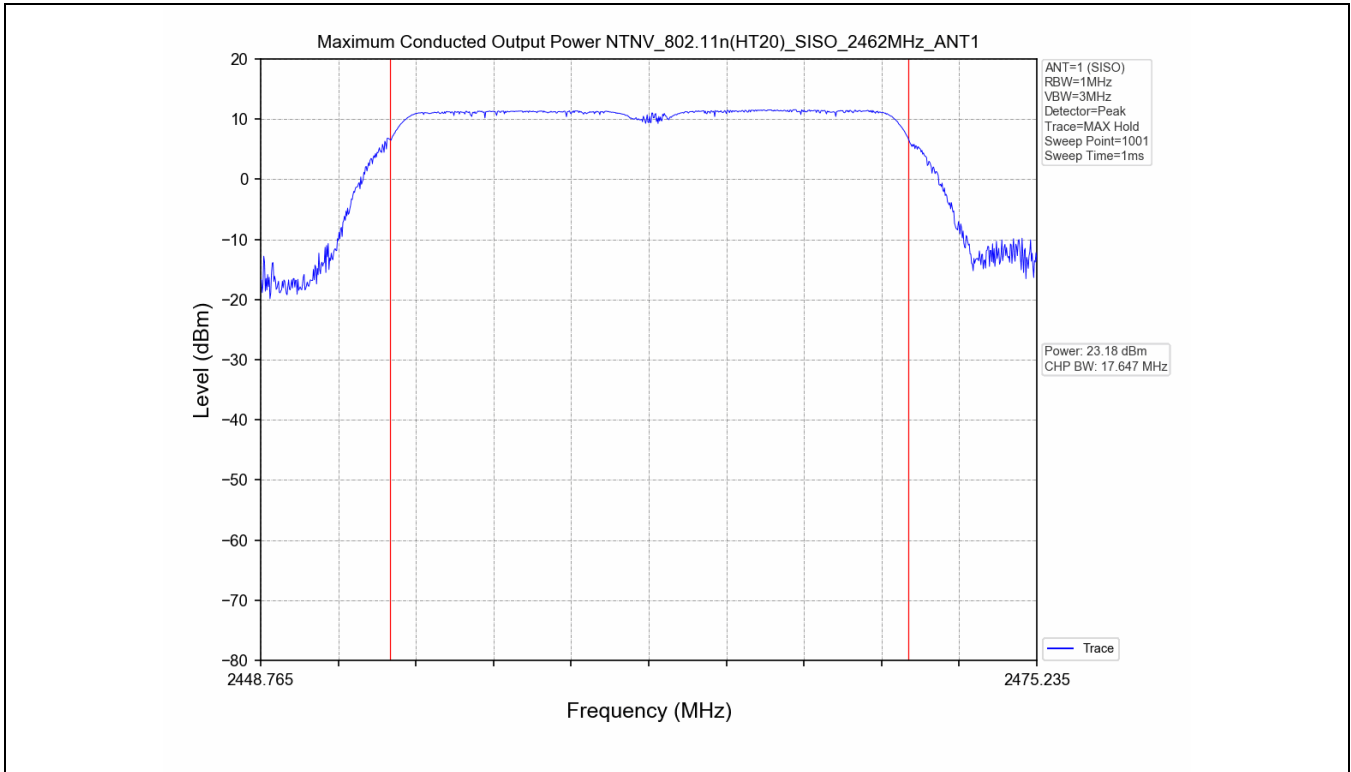

2.2 Test Graph - 6dB Bandwidth

2.3 Test Graph - 99% Occupied Bandwidth

3. Maximum Conducted Output Power

3.1 Test Result

Test Mode	Frequency (MHz)	Tx Type	Measured Peak Output Power (dBm)	Limits (dBm)	Verdict
			Ant 1		
802.11b	2412	SISO	19.54	30	PASS
	2437	SISO	20.35	30	PASS
	2462	SISO	20.22	30	PASS
802.11g	2412	SISO	22.56	30	PASS
	2437	SISO	23.27	30	PASS
	2462	SISO	23.13	30	PASS
802.11n(HT20)	2412	SISO	22.63	30	PASS
	2437	SISO	23.32	30	PASS
	2462	SISO	23.18	30	PASS
802.11n(HT40)	2422	SISO	22.93	30	PASS
	2437	SISO	23.24	30	PASS
	2452	SISO	23.28	30	PASS

3.2 Test Graph

4. Maximum Power Spectral Density (PSD)

4.1 Test Result

Test Mode	Frequency (MHz)	Tx Type	Maximum Power Spectral Density (dBm/3KHz)	Limits (dBm/3KHz)	Verdict
			Ant 1		
802.11b	2412	SISO	-9.76	≤8	PASS
	2437	SISO	-8.70	≤8	PASS
	2462	SISO	-9.27	≤8	PASS
802.11g	2412	SISO	-12.55	≤8	PASS
	2437	SISO	-11.90	≤8	PASS
	2462	SISO	-12.40	≤8	PASS
802.11n(HT20)	2412	SISO	-12.49	≤8	PASS
	2437	SISO	-11.98	≤8	PASS
	2462	SISO	-12.02	≤8	PASS
802.11n(HT40)	2422	SISO	-14.87	≤8	PASS
	2437	SISO	-13.69	≤8	PASS
	2452	SISO	-14.00	≤8	PASS

4.2 Test Graph

5. Unwanted Emissions in Non-restricted Frequency Bands

5.1 Test Result

Test Mode	Frequency (MHz)	TX Type	ANT No.	Spurious Conducted Emission (dBm)	Limits (dBm)	Verdict
802.11b	2412	SISO	1	Refer to test graph	-11.81	PASS
	2437	SISO	1	Refer to test graph	-11.81	PASS
	2462	SISO	1	Refer to test graph	-11.81	PASS
802.11g	2412	SISO	1	Refer to test graph	-15.67	PASS
	2437	SISO	1	Refer to test graph	-15.67	PASS
	2462	SISO	1	Refer to test graph	-15.67	PASS
802.11n(HT20)	2412	SISO	1	Refer to test graph	-15.70	PASS
	2437	SISO	1	Refer to test graph	-15.70	PASS
	2462	SISO	1	Refer to test graph	-15.70	PASS
802.11n(HT40)	2422	SISO	1	Refer to test graph	-18.41	PASS
	2437	SISO	1	Refer to test graph	-18.41	PASS
	2452	SISO	1	Refer to test graph	-18.41	PASS