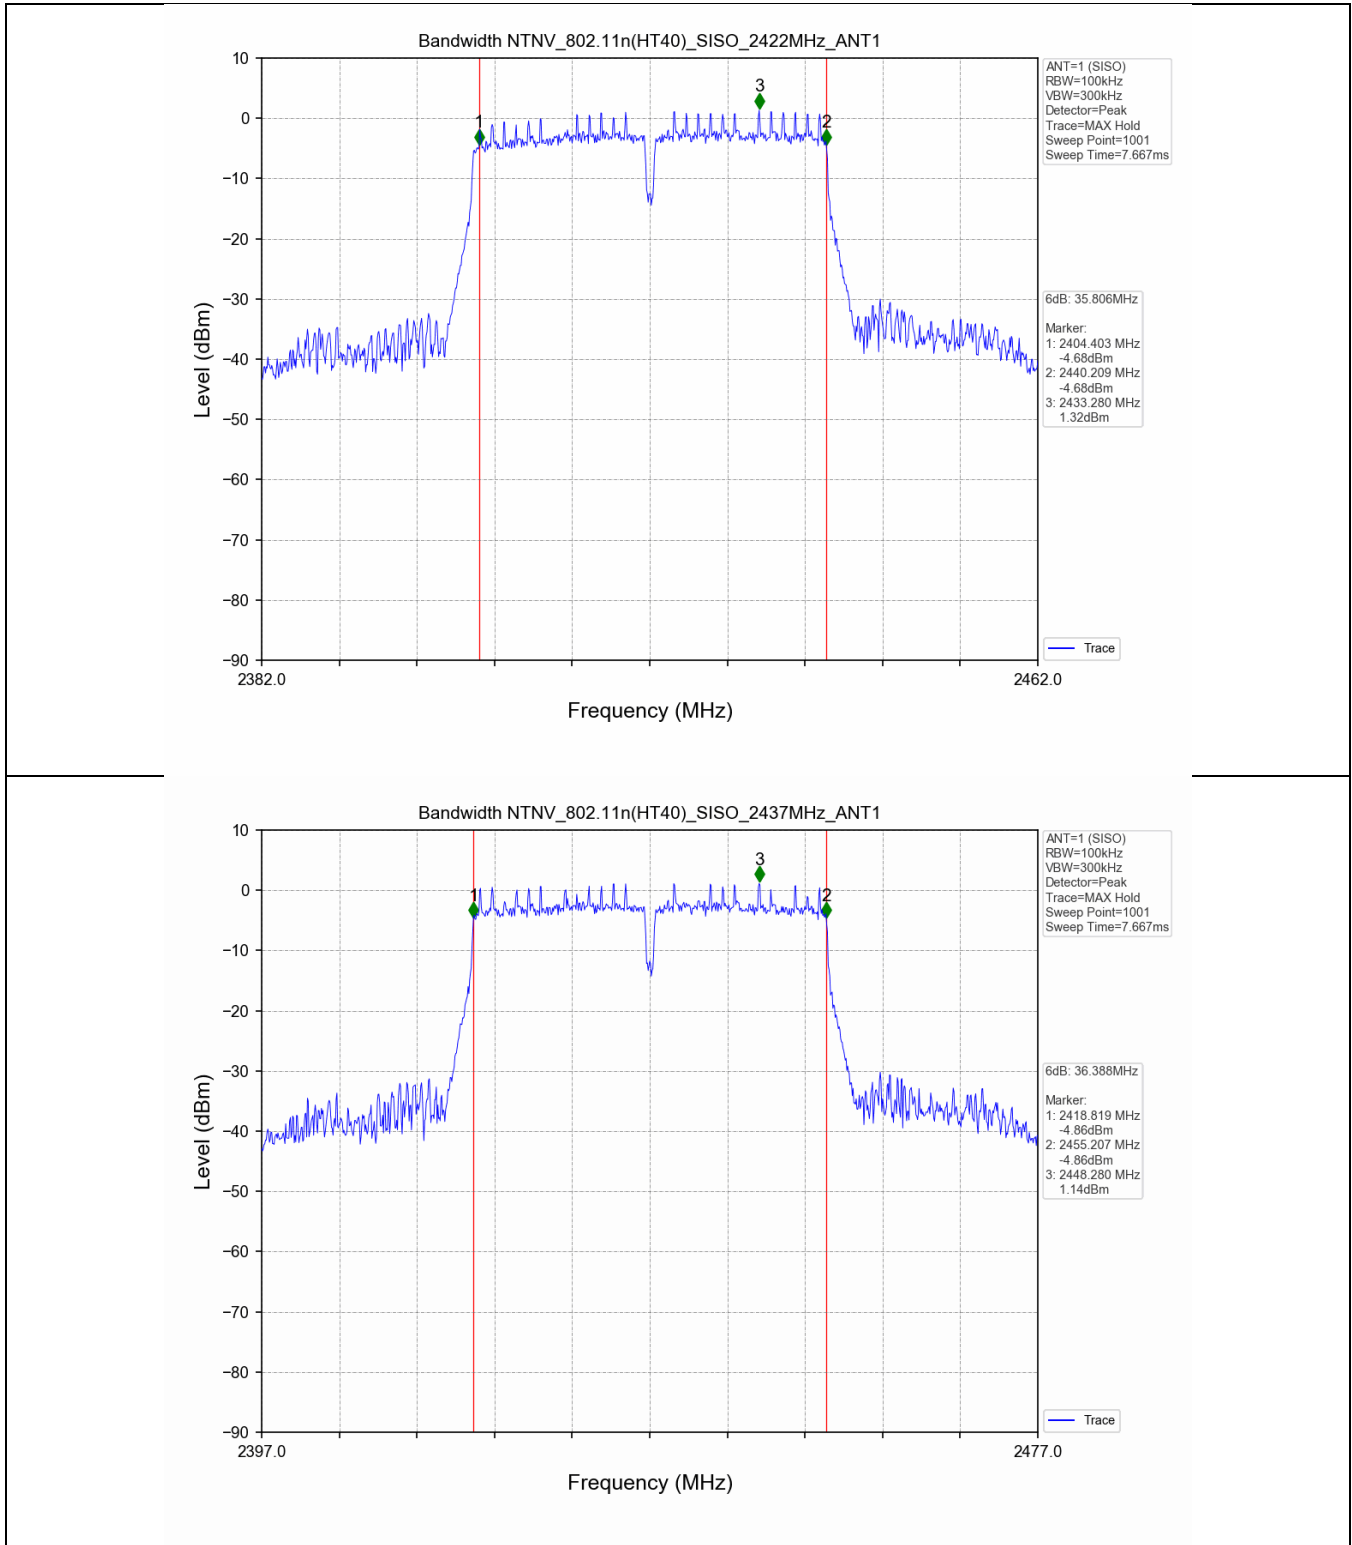

2.2 Test Graph - 6dB Bandwidth

2.3 Test Graph - 99% Occupied Bandwidth

3. Maximum Conducted Output Power

3.1 Test Result

Test Mode	Frequency (MHz)	Tx Type	Measured Peak Output Power (dBm)	Limits (dBm)	Verdict
			Ant 1		
802.11b	2412	SISO	19.54	30	PASS
	2437	SISO	20.35	30	PASS
	2462	SISO	20.22	30	PASS
802.11g	2412	SISO	22.56	30	PASS
	2437	SISO	23.27	30	PASS
	2462	SISO	23.13	30	PASS
802.11n(HT20)	2412	SISO	22.63	30	PASS
	2437	SISO	23.32	30	PASS
	2462	SISO	23.18	30	PASS
802.11n(HT40)	2422	SISO	22.93	30	PASS
	2437	SISO	23.24	30	PASS
	2452	SISO	23.28	30	PASS

3.2 Test Graph

4. Maximum Power Spectral Density (PSD)

4.1 Test Result

Test Mode	Frequency (MHz)	Tx Type	Maximum Power Spectral Density (dBm/3KHz)	Limits (dBm/3KHz)	Verdict
			Ant 1		
802.11b	2412	SISO	-9.76	≤8	PASS
	2437	SISO	-8.70	≤8	PASS
	2462	SISO	-9.27	≤8	PASS
802.11g	2412	SISO	-12.55	≤8	PASS
	2437	SISO	-11.90	≤8	PASS
	2462	SISO	-12.40	≤8	PASS
802.11n(HT20)	2412	SISO	-12.49	≤8	PASS
	2437	SISO	-11.98	≤8	PASS
	2462	SISO	-12.02	≤8	PASS
802.11n(HT40)	2422	SISO	-14.87	≤8	PASS
	2437	SISO	-13.69	≤8	PASS
	2452	SISO	-14.00	≤8	PASS

4.2 Test Graph

5. Unwanted Emissions in Non-restricted Frequency Bands

5.1 Test Result

Test Mode	Frequency (MHz)	TX Type	ANT No.	Spurious Conducted Emission (dBm)	Limits (dBm)	Verdict
802.11b	2412	SISO	1	Refer to test graph	-11.81	PASS
	2437	SISO	1	Refer to test graph	-11.81	PASS
	2462	SISO	1	Refer to test graph	-11.81	PASS
802.11g	2412	SISO	1	Refer to test graph	-15.67	PASS
	2437	SISO	1	Refer to test graph	-15.67	PASS
	2462	SISO	1	Refer to test graph	-15.67	PASS
802.11n(HT20)	2412	SISO	1	Refer to test graph	-15.70	PASS
	2437	SISO	1	Refer to test graph	-15.70	PASS
	2462	SISO	1	Refer to test graph	-15.70	PASS
802.11n(HT40)	2422	SISO	1	Refer to test graph	-18.41	PASS
	2437	SISO	1	Refer to test graph	-18.41	PASS
	2452	SISO	1	Refer to test graph	-18.41	PASS

5.2 Test Graph