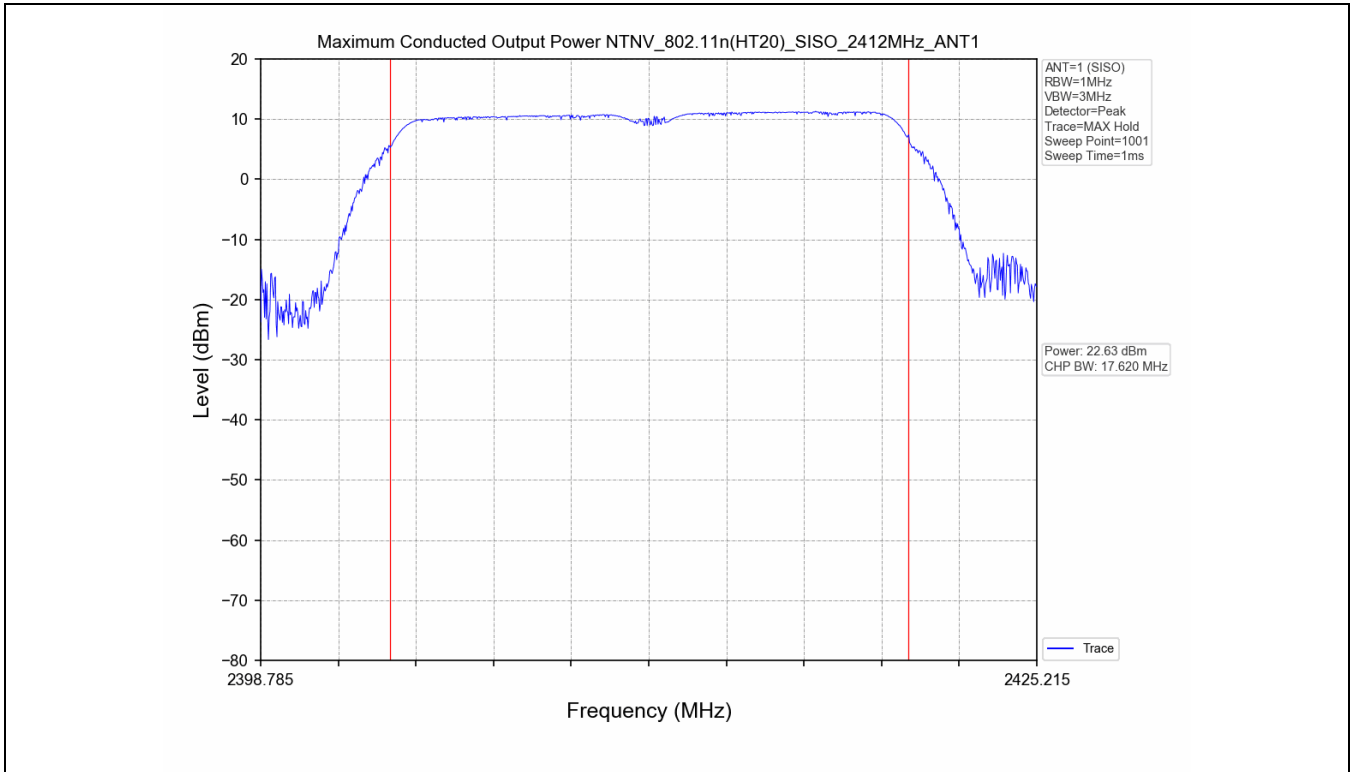

2.2 Test Graph - 6dB Bandwidth

2.3 Test Graph - 99% Occupied Bandwidth

3. Maximum Conducted Output Power

3.1 Test Result

Test Mode	Frequency (MHz)	Tx Type	Measured Peak Output Power (dBm)	Limits (dBm)	Verdict
			Ant 1		
802.11b	2412	SISO	19.54	30	PASS
	2437	SISO	20.35	30	PASS
	2462	SISO	20.22	30	PASS
802.11g	2412	SISO	22.56	30	PASS
	2437	SISO	23.27	30	PASS
	2462	SISO	23.13	30	PASS
802.11n(HT20)	2412	SISO	22.63	30	PASS
	2437	SISO	23.32	30	PASS
	2462	SISO	23.18	30	PASS
802.11n(HT40)	2422	SISO	22.93	30	PASS
	2437	SISO	23.24	30	PASS
	2452	SISO	23.28	30	PASS

3.2 Test Graph

4. Maximum Power Spectral Density (PSD)

4.1 Test Result

Test Mode	Frequency (MHz)	Tx Type	Maximum Power Spectral Density (dBm/3KHz)	Limits (dBm/3KHz)	Verdict
			Ant 1		
802.11b	2412	SISO	-9.76	≤8	PASS
	2437	SISO	-8.70	≤8	PASS
	2462	SISO	-9.27	≤8	PASS
802.11g	2412	SISO	-12.55	≤8	PASS
	2437	SISO	-11.90	≤8	PASS
	2462	SISO	-12.40	≤8	PASS
802.11n(HT20)	2412	SISO	-12.49	≤8	PASS
	2437	SISO	-11.98	≤8	PASS
	2462	SISO	-12.02	≤8	PASS
802.11n(HT40)	2422	SISO	-14.87	≤8	PASS
	2437	SISO	-13.69	≤8	PASS
	2452	SISO	-14.00	≤8	PASS

4.2 Test Graph

5. Unwanted Emissions in Non-restricted Frequency Bands

5.1 Test Result

Test Mode	Frequency (MHz)	TX Type	ANT No.	Spurious Conducted Emission (dBm)	Limits (dBm)	Verdict
802.11b	2412	SISO	1	Refer to test graph	-11.81	PASS
	2437	SISO	1	Refer to test graph	-11.81	PASS
	2462	SISO	1	Refer to test graph	-11.81	PASS
802.11g	2412	SISO	1	Refer to test graph	-15.67	PASS
	2437	SISO	1	Refer to test graph	-15.67	PASS
	2462	SISO	1	Refer to test graph	-15.67	PASS
802.11n(HT20)	2412	SISO	1	Refer to test graph	-15.70	PASS
	2437	SISO	1	Refer to test graph	-15.70	PASS
	2462	SISO	1	Refer to test graph	-15.70	PASS
802.11n(HT40)	2422	SISO	1	Refer to test graph	-18.41	PASS
	2437	SISO	1	Refer to test graph	-18.41	PASS
	2452	SISO	1	Refer to test graph	-18.41	PASS