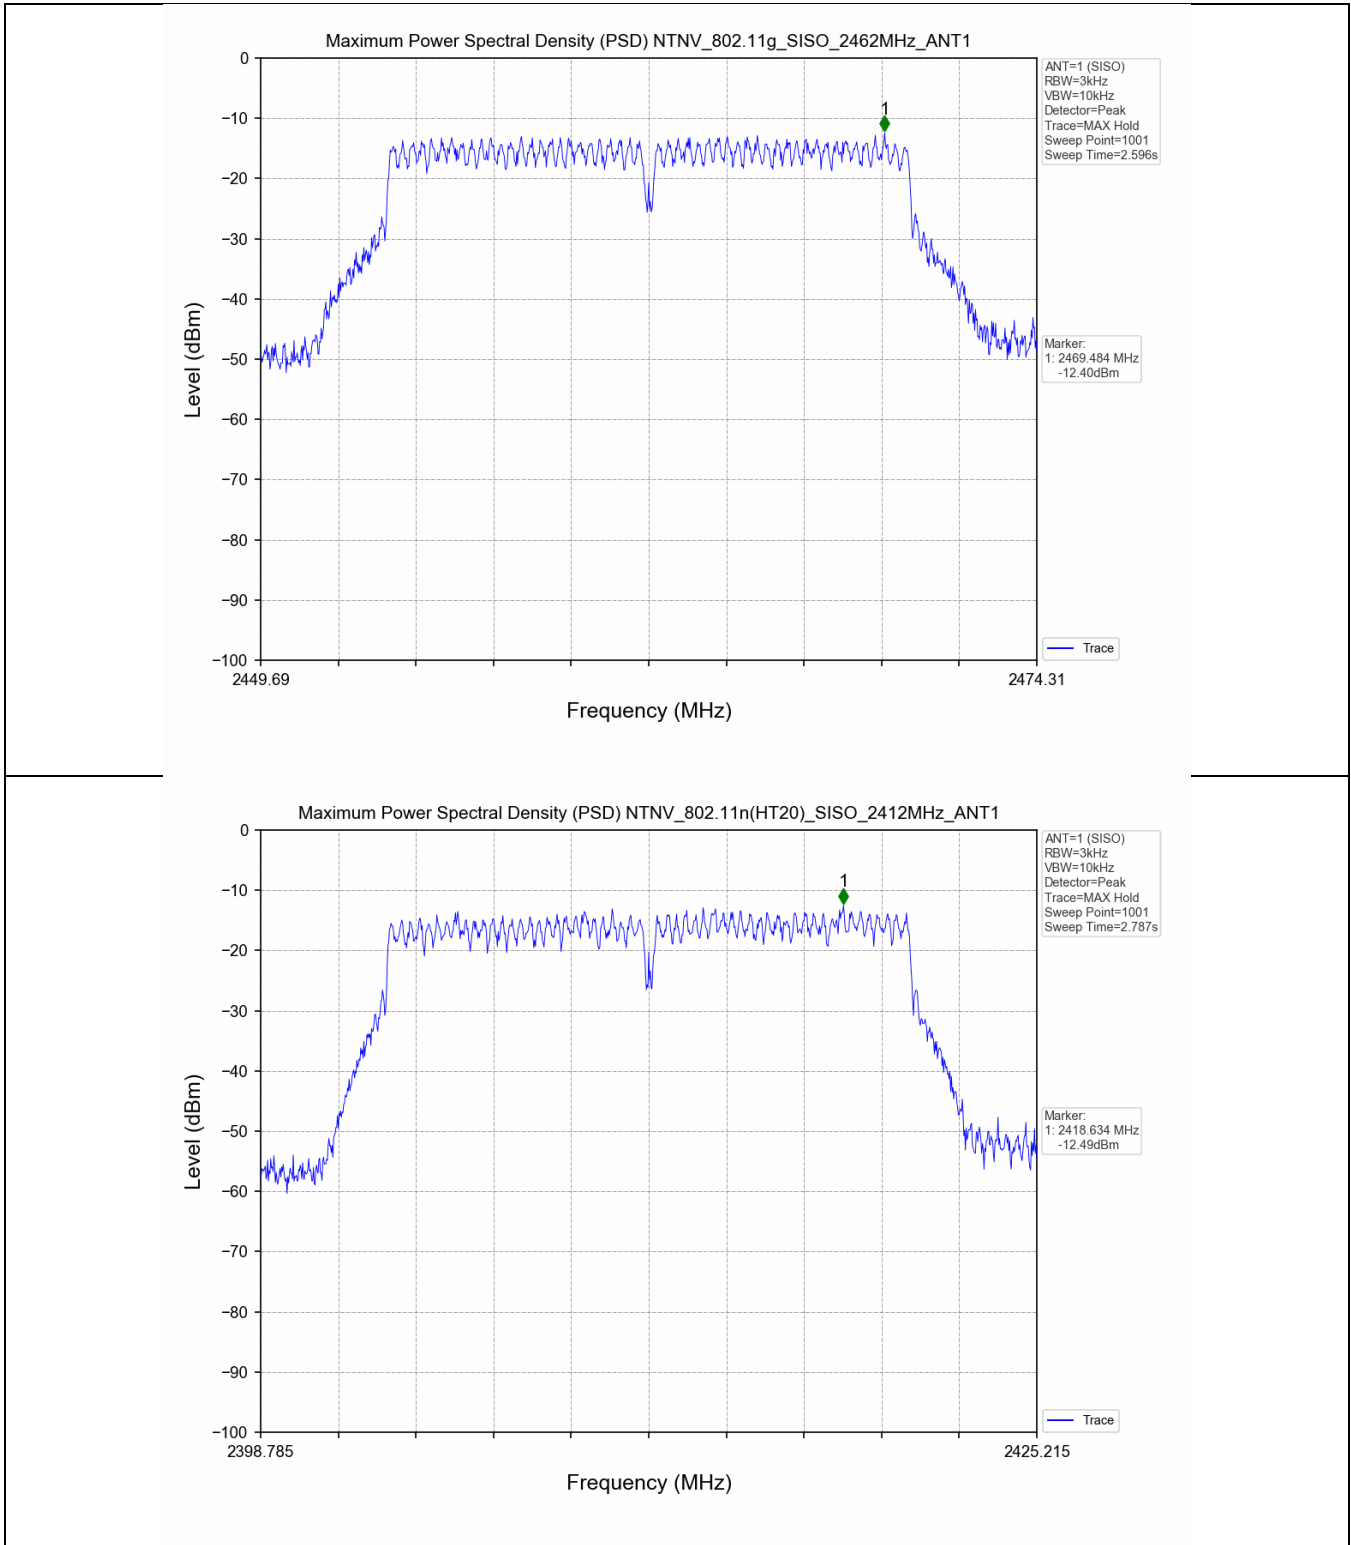

2.2 Test Graph - 6dB Bandwidth

2.3 Test Graph - 99% Occupied Bandwidth

3. Maximum Conducted Output Power

3.1 Test Result

Test Mode	Frequency (MHz)	Tx Type	Measured Peak Output Power (dBm)	Limits (dBm)	Verdict
			Ant 1		
802.11b	2412	SISO	19.54	30	PASS
	2437	SISO	20.35	30	PASS
	2462	SISO	20.22	30	PASS
802.11g	2412	SISO	22.56	30	PASS
	2437	SISO	23.27	30	PASS
	2462	SISO	23.13	30	PASS
802.11n(HT20)	2412	SISO	22.63	30	PASS
	2437	SISO	23.32	30	PASS
	2462	SISO	23.18	30	PASS
802.11n(HT40)	2422	SISO	22.93	30	PASS
	2437	SISO	23.24	30	PASS
	2452	SISO	23.28	30	PASS

3.2 Test Graph

4. Maximum Power Spectral Density (PSD)

4.1 Test Result

Test Mode	Frequency (MHz)	Tx Type	Maximum Power Spectral Density (dBm/3KHz)	Limits (dBm/3KHz)	Verdict
			Ant 1		
802.11b	2412	SISO	-9.76	≤8	PASS
	2437	SISO	-8.70	≤8	PASS
	2462	SISO	-9.27	≤8	PASS
802.11g	2412	SISO	-12.55	≤8	PASS
	2437	SISO	-11.90	≤8	PASS
	2462	SISO	-12.40	≤8	PASS
802.11n(HT20)	2412	SISO	-12.49	≤8	PASS
	2437	SISO	-11.98	≤8	PASS
	2462	SISO	-12.02	≤8	PASS
802.11n(HT40)	2422	SISO	-14.87	≤8	PASS
	2437	SISO	-13.69	≤8	PASS
	2452	SISO	-14.00	≤8	PASS

4.2 Test Graph

5. Unwanted Emissions in Non-restricted Frequency Bands

5.1 Test Result

Test Mode	Frequency (MHz)	TX Type	ANT No.	Spurious Conducted Emission (dBm)	Limits (dBm)	Verdict
802.11b	2412	SISO	1	Refer to test graph	-11.81	PASS
	2437	SISO	1	Refer to test graph	-11.81	PASS
	2462	SISO	1	Refer to test graph	-11.81	PASS
802.11g	2412	SISO	1	Refer to test graph	-15.67	PASS
	2437	SISO	1	Refer to test graph	-15.67	PASS
	2462	SISO	1	Refer to test graph	-15.67	PASS
802.11n(HT20)	2412	SISO	1	Refer to test graph	-15.70	PASS
	2437	SISO	1	Refer to test graph	-15.70	PASS
	2462	SISO	1	Refer to test graph	-15.70	PASS
802.11n(HT40)	2422	SISO	1	Refer to test graph	-18.41	PASS
	2437	SISO	1	Refer to test graph	-18.41	PASS
	2452	SISO	1	Refer to test graph	-18.41	PASS

5.2 Test Graph