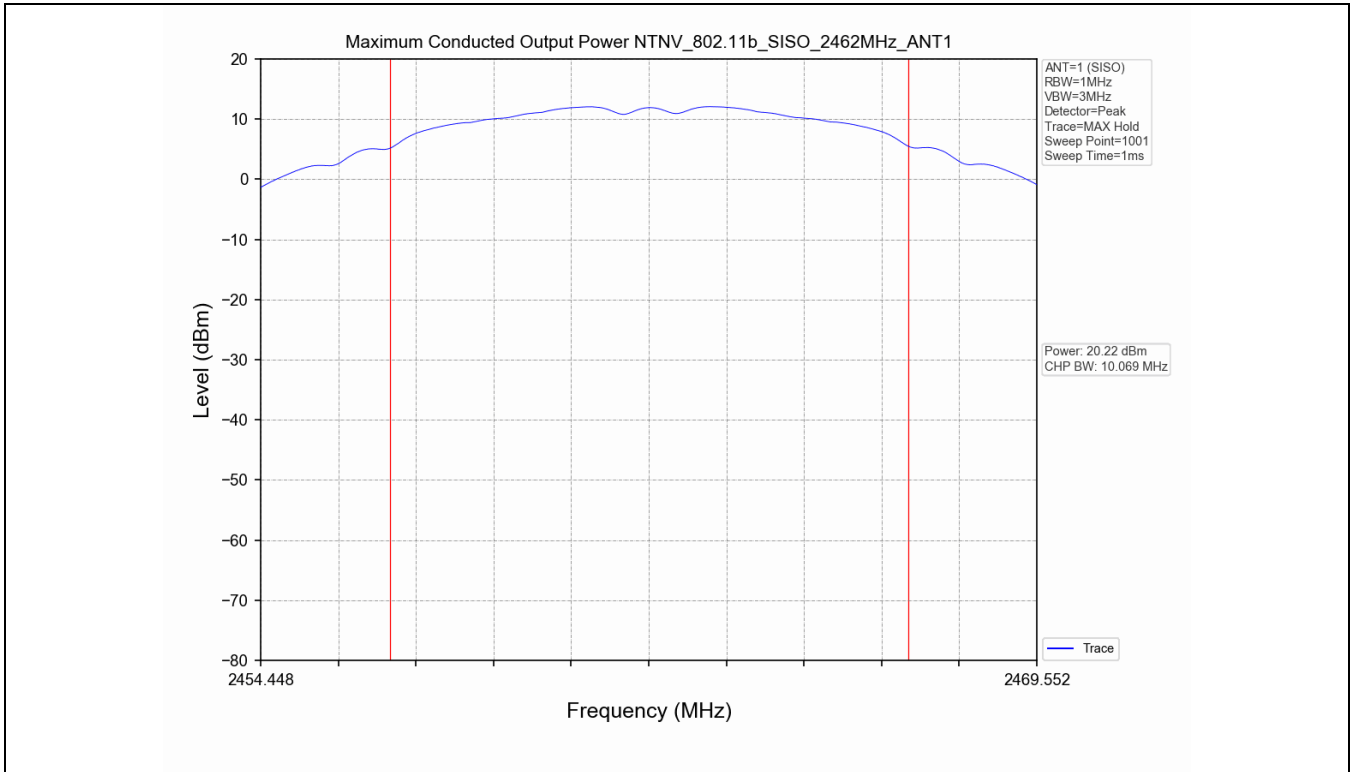

2.2 Test Graph - 6dB Bandwidth

2.3 Test Graph - 99% Occupied Bandwidth

3. Maximum Conducted Output Power

3.1 Test Result

Test Mode	Frequency (MHz)	Tx Type	Measured Peak Output Power (dBm)	Limits (dBm)	Verdict
			Ant 1		
802.11b	2412	SISO	19.54	30	PASS
	2437	SISO	20.35	30	PASS
	2462	SISO	20.22	30	PASS
802.11g	2412	SISO	22.56	30	PASS
	2437	SISO	23.27	30	PASS
	2462	SISO	23.13	30	PASS
802.11n(HT20)	2412	SISO	22.63	30	PASS
	2437	SISO	23.32	30	PASS
	2462	SISO	23.18	30	PASS
802.11n(HT40)	2422	SISO	22.93	30	PASS
	2437	SISO	23.24	30	PASS
	2452	SISO	23.28	30	PASS

3.2 Test Graph

4. Maximum Power Spectral Density (PSD)

4.1 Test Result

Test Mode	Frequency (MHz)	Tx Type	Maximum Power Spectral Density (dBm/3KHz)	Limits (dBm/3KHz)	Verdict
			Ant 1		
802.11b	2412	SISO	-9.76	≤8	PASS
	2437	SISO	-8.70	≤8	PASS
	2462	SISO	-9.27	≤8	PASS
802.11g	2412	SISO	-12.55	≤8	PASS
	2437	SISO	-11.90	≤8	PASS
	2462	SISO	-12.40	≤8	PASS
802.11n(HT20)	2412	SISO	-12.49	≤8	PASS
	2437	SISO	-11.98	≤8	PASS
	2462	SISO	-12.02	≤8	PASS
802.11n(HT40)	2422	SISO	-14.87	≤8	PASS
	2437	SISO	-13.69	≤8	PASS
	2452	SISO	-14.00	≤8	PASS