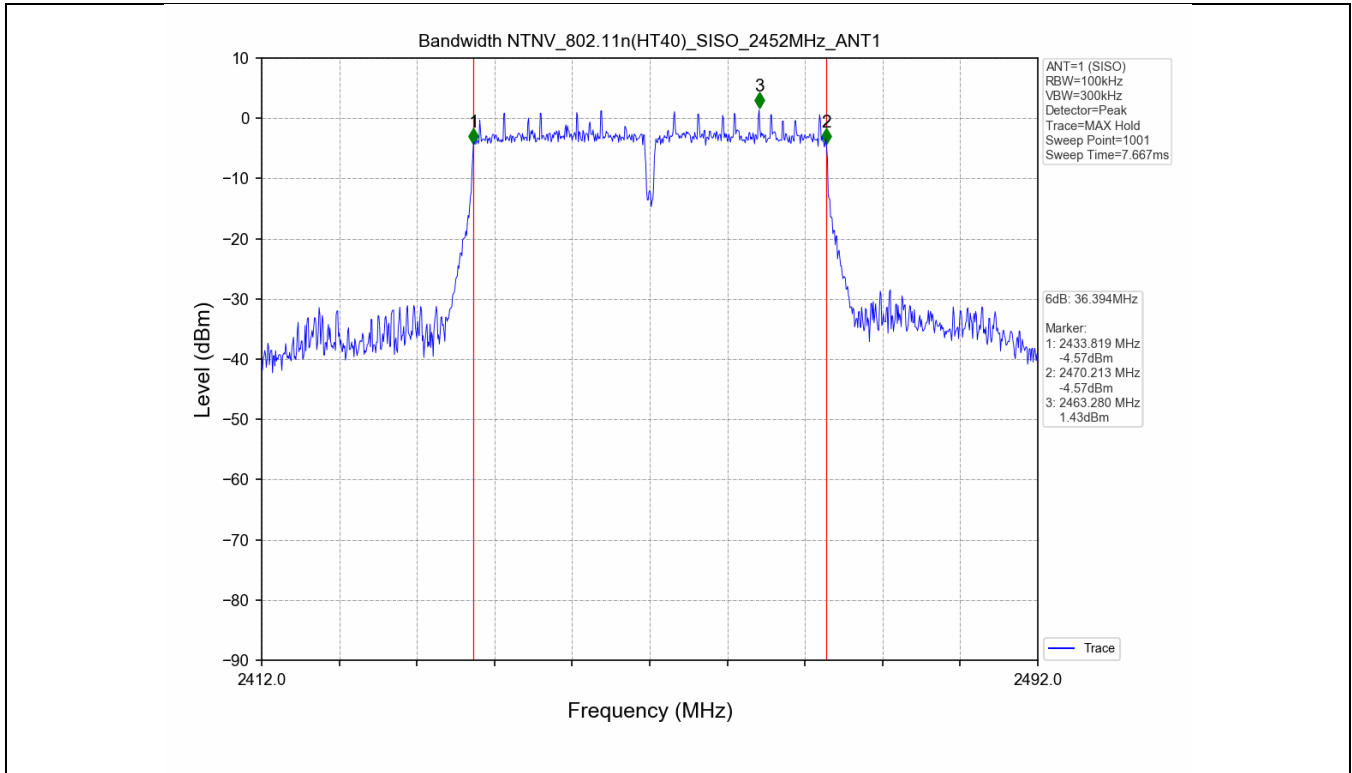

2.2 Test Graph - 6dB Bandwidth

2.3 Test Graph - 99% Occupied Bandwidth

3. Maximum Conducted Output Power

3.1 Test Result

Test Mode	Frequency (MHz)	Tx Type	Measured Peak Output Power (dBm)	Limits (dBm)	Verdict
			Ant 1		
802.11b	2412	SISO	19.54	30	PASS
	2437	SISO	20.35	30	PASS
	2462	SISO	20.22	30	PASS
802.11g	2412	SISO	22.56	30	PASS
	2437	SISO	23.27	30	PASS
	2462	SISO	23.13	30	PASS
802.11n(HT20)	2412	SISO	22.63	30	PASS
	2437	SISO	23.32	30	PASS
	2462	SISO	23.18	30	PASS
802.11n(HT40)	2422	SISO	22.93	30	PASS
	2437	SISO	23.24	30	PASS
	2452	SISO	23.28	30	PASS

3.2 Test Graph

4. Maximum Power Spectral Density (PSD)

4.1 Test Result

Test Mode	Frequency (MHz)	Tx Type	Maximum Power Spectral Density (dBm/3KHz)	Limits (dBm/3KHz)	Verdict
			Ant 1		
802.11b	2412	SISO	-9.76	≤8	PASS
	2437	SISO	-8.70	≤8	PASS
	2462	SISO	-9.27	≤8	PASS
802.11g	2412	SISO	-12.55	≤8	PASS
	2437	SISO	-11.90	≤8	PASS
	2462	SISO	-12.40	≤8	PASS
802.11n(HT20)	2412	SISO	-12.49	≤8	PASS
	2437	SISO	-11.98	≤8	PASS
	2462	SISO	-12.02	≤8	PASS
802.11n(HT40)	2422	SISO	-14.87	≤8	PASS
	2437	SISO	-13.69	≤8	PASS
	2452	SISO	-14.00	≤8	PASS

4.2 Test Graph

5. Unwanted Emissions in Non-restricted Frequency Bands

5.1 Test Result

Test Mode	Frequency (MHz)	TX Type	ANT No.	Spurious Conducted Emission (dBm)	Limits (dBm)	Verdict
802.11b	2412	SISO	1	Refer to test graph	-11.81	PASS
	2437	SISO	1	Refer to test graph	-11.81	PASS
	2462	SISO	1	Refer to test graph	-11.81	PASS
802.11g	2412	SISO	1	Refer to test graph	-15.67	PASS
	2437	SISO	1	Refer to test graph	-15.67	PASS
	2462	SISO	1	Refer to test graph	-15.67	PASS
802.11n(HT20)	2412	SISO	1	Refer to test graph	-15.70	PASS
	2437	SISO	1	Refer to test graph	-15.70	PASS
	2462	SISO	1	Refer to test graph	-15.70	PASS
802.11n(HT40)	2422	SISO	1	Refer to test graph	-18.41	PASS
	2437	SISO	1	Refer to test graph	-18.41	PASS
	2452	SISO	1	Refer to test graph	-18.41	PASS