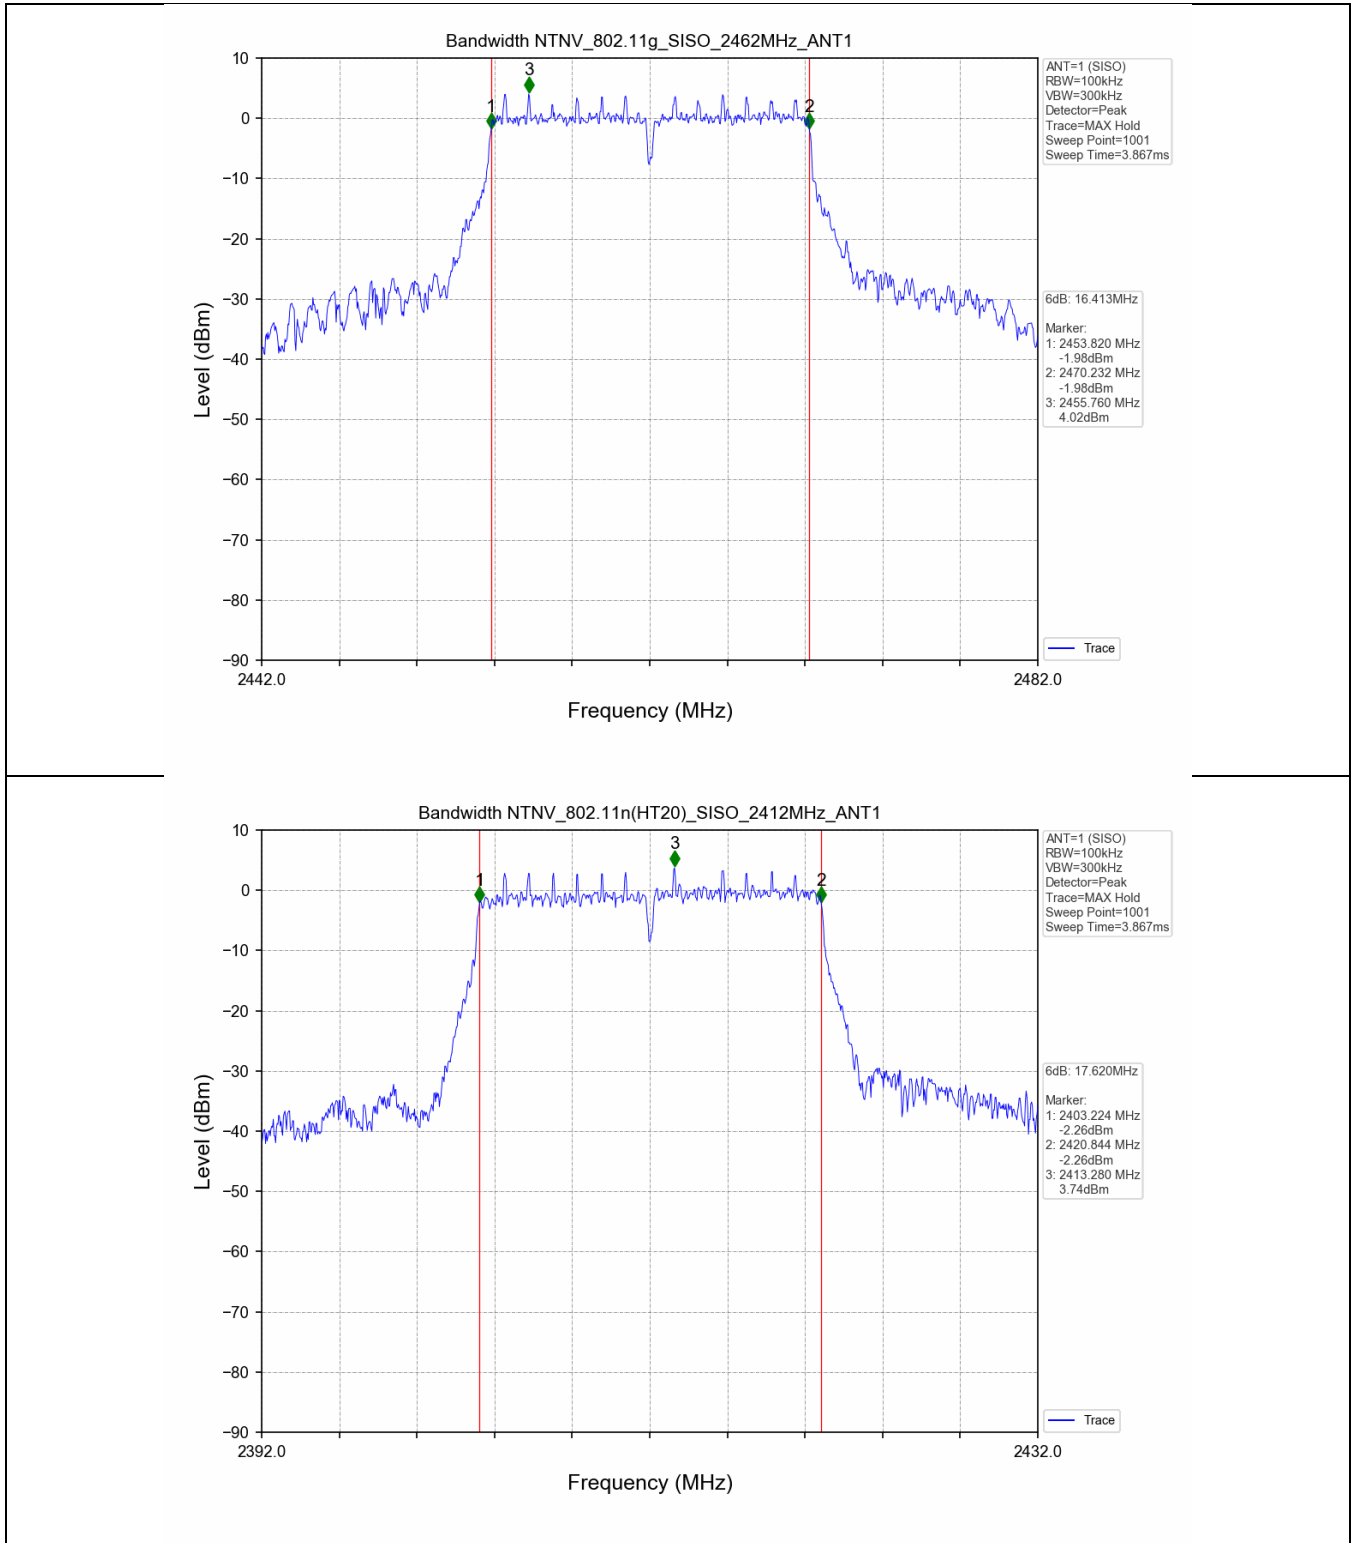

Test Mode	Frequency (MHz)	TX Type	ANT No.	99% Occupied Bandwidth	
				Test Result (MHz)	
802.11b	2412	SISO	1	15.038	Only for Report Use
	2437	SISO	1	15.068	Only for Report Use
	2462	SISO	1	15.115	Only for Report Use
802.11g	2412	SISO	1	17.143	Only for Report Use
	2437	SISO	1	17.158	Only for Report Use
	2462	SISO	1	17.273	Only for Report Use
802.11n(HT20)	2412	SISO	1	18.023	Only for Report Use

2.2 Test Graph - 6dB Bandwidth

2.3 Test Graph - 99% Occupied Bandwidth

3. Maximum Conducted Output Power

3.1 Test Result

Test Mode	Frequency (MHz)	Tx Type	Measured Peak Output Power (dBm)	Limits (dBm)	Verdict
			Ant 1		
802.11b	2412	SISO	19.54	30	PASS
	2437	SISO	20.35	30	PASS
	2462	SISO	20.22	30	PASS
802.11g	2412	SISO	22.56	30	PASS
	2437	SISO	23.27	30	PASS
	2462	SISO	23.13	30	PASS
802.11n(HT20)	2412	SISO	22.63	30	PASS
	2437	SISO	23.32	30	PASS
	2462	SISO	23.18	30	PASS
802.11n(HT40)	2422	SISO	22.93	30	PASS
	2437	SISO	23.24	30	PASS
	2452	SISO	23.28	30	PASS