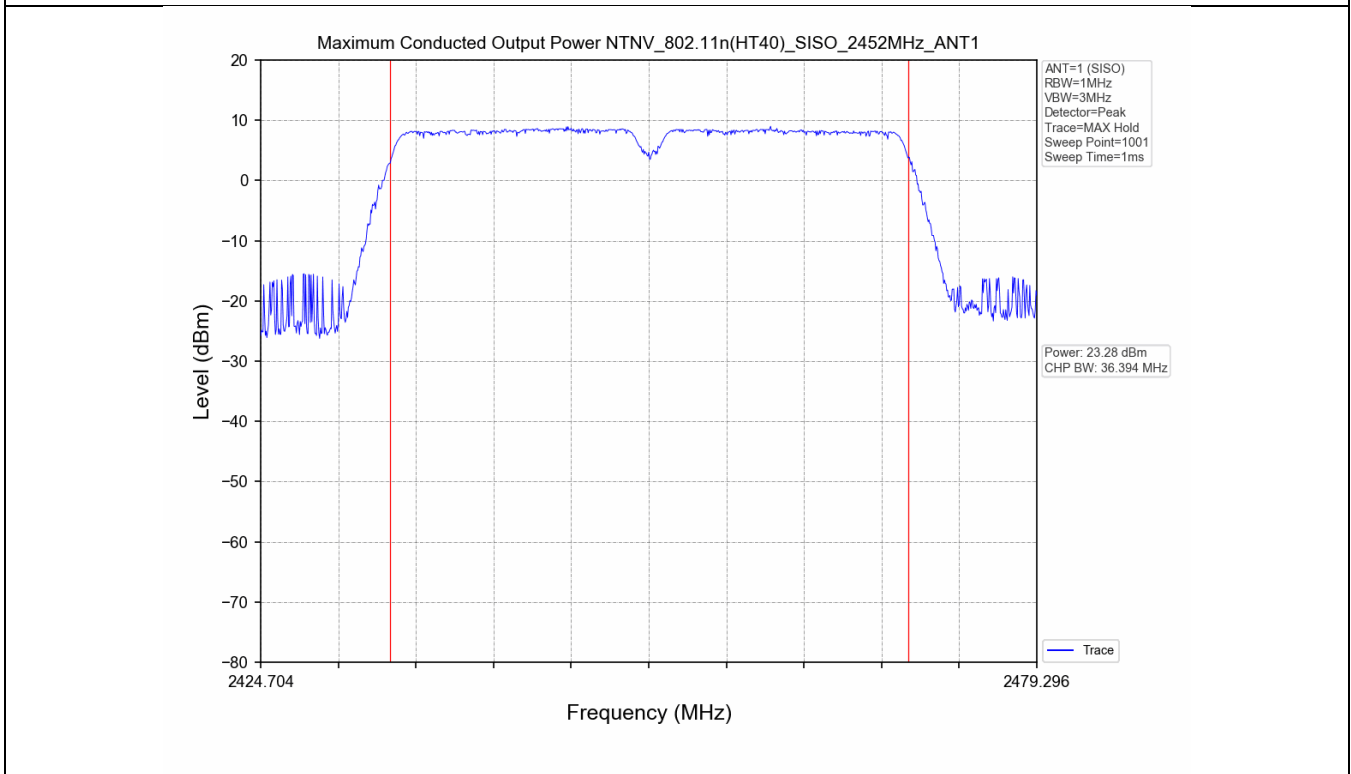

3.2 Test Graph

4. Maximum Power Spectral Density (PSD)

4.1 Test Result

Test Mode	Frequency (MHz)	Tx Type	Maximum Power Spectral Density (dBm/3KHz)	Limits (dBm/3KHz)	Verdict
			Ant 1		
802.11b	2412	SISO	-9.76	≤8	PASS
	2437	SISO	-8.70	≤8	PASS
	2462	SISO	-9.27	≤8	PASS
802.11g	2412	SISO	-12.55	≤8	PASS
	2437	SISO	-11.90	≤8	PASS
	2462	SISO	-12.40	≤8	PASS
802.11n(HT20)	2412	SISO	-12.49	≤8	PASS
	2437	SISO	-11.98	≤8	PASS
	2462	SISO	-12.02	≤8	PASS
802.11n(HT40)	2422	SISO	-14.87	≤8	PASS
	2437	SISO	-13.69	≤8	PASS
	2452	SISO	-14.00	≤8	PASS

4.2 Test Graph

5. Unwanted Emissions in Non-restricted Frequency Bands

5.1 Test Result

Test Mode	Frequency (MHz)	TX Type	ANT No.	Spurious Conducted Emission (dBm)	Limits (dBm)	Verdict
802.11b	2412	SISO	1	Refer to test graph	-11.81	PASS
	2437	SISO	1	Refer to test graph	-11.81	PASS
	2462	SISO	1	Refer to test graph	-11.81	PASS
802.11g	2412	SISO	1	Refer to test graph	-15.67	PASS
	2437	SISO	1	Refer to test graph	-15.67	PASS
	2462	SISO	1	Refer to test graph	-15.67	PASS
802.11n(HT20)	2412	SISO	1	Refer to test graph	-15.70	PASS
	2437	SISO	1	Refer to test graph	-15.70	PASS
	2462	SISO	1	Refer to test graph	-15.70	PASS
802.11n(HT40)	2422	SISO	1	Refer to test graph	-18.41	PASS
	2437	SISO	1	Refer to test graph	-18.41	PASS
	2452	SISO	1	Refer to test graph	-18.41	PASS

5.2 Test Graph