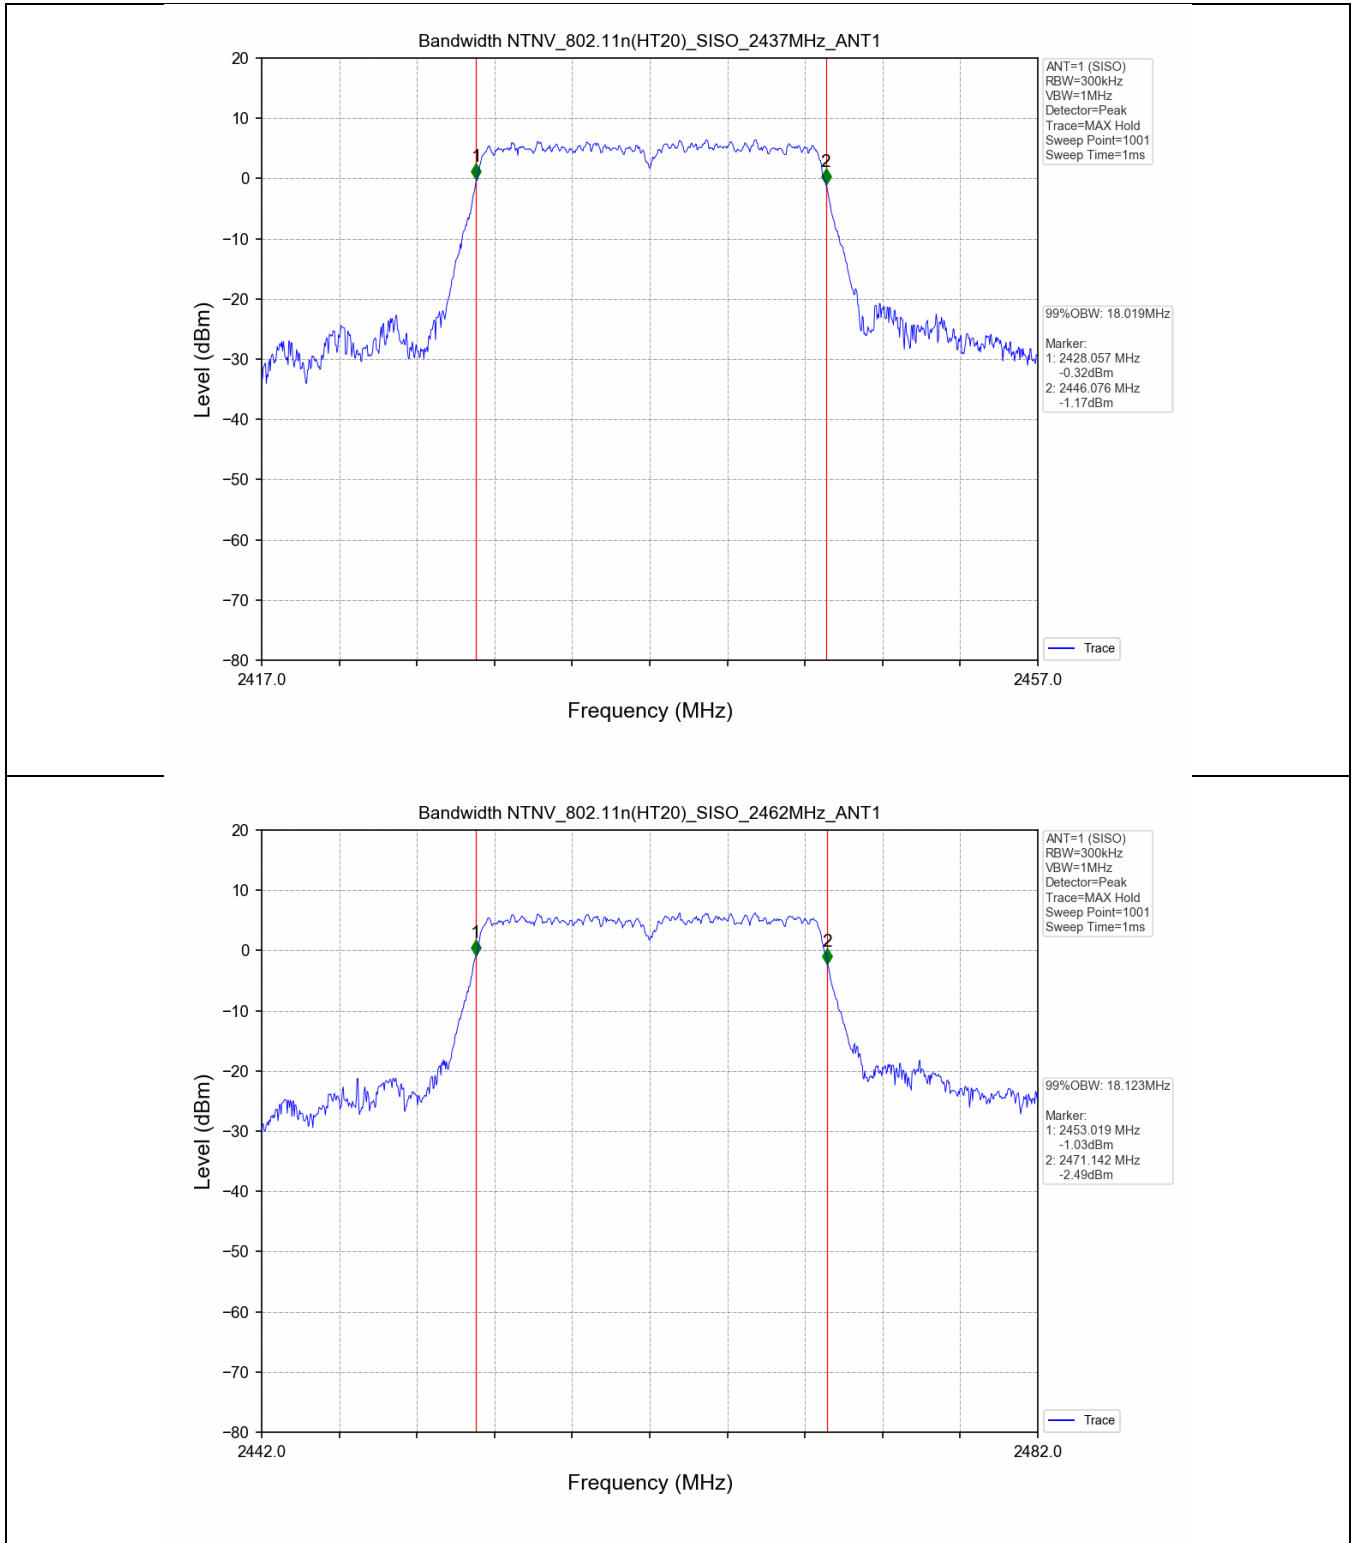

2.2 Test Graph - 6dB Bandwidth

2.3 Test Graph - 99% Occupied Bandwidth

3. Maximum Conducted Output Power

3.1 Test Result

Test Mode	Frequency (MHz)	Tx Type	Measured Peak Output Power (dBm)	Limits (dBm)	Verdict
			Ant 1		
802.11b	2412	SISO	19.54	30	PASS
	2437	SISO	20.35	30	PASS
	2462	SISO	20.22	30	PASS
802.11g	2412	SISO	22.56	30	PASS
	2437	SISO	23.27	30	PASS
	2462	SISO	23.13	30	PASS
802.11n(HT20)	2412	SISO	22.63	30	PASS
	2437	SISO	23.32	30	PASS
	2462	SISO	23.18	30	PASS
802.11n(HT40)	2422	SISO	22.93	30	PASS
	2437	SISO	23.24	30	PASS
	2452	SISO	23.28	30	PASS

3.2 Test Graph

4. Maximum Power Spectral Density (PSD)

4.1 Test Result

Test Mode	Frequency (MHz)	Tx Type	Maximum Power Spectral Density (dBm/3KHz)	Limits (dBm/3KHz)	Verdict
			Ant 1		
802.11b	2412	SISO	-9.76	≤8	PASS
	2437	SISO	-8.70	≤8	PASS
	2462	SISO	-9.27	≤8	PASS
802.11g	2412	SISO	-12.55	≤8	PASS
	2437	SISO	-11.90	≤8	PASS
	2462	SISO	-12.40	≤8	PASS
802.11n(HT20)	2412	SISO	-12.49	≤8	PASS
	2437	SISO	-11.98	≤8	PASS
	2462	SISO	-12.02	≤8	PASS
802.11n(HT40)	2422	SISO	-14.87	≤8	PASS
	2437	SISO	-13.69	≤8	PASS
	2452	SISO	-14.00	≤8	PASS

4.2 Test Graph

5. Unwanted Emissions in Non-restricted Frequency Bands

5.1 Test Result

Test Mode	Frequency (MHz)	TX Type	ANT No.	Spurious Conducted Emission (dBm)	Limits (dBm)	Verdict
802.11b	2412	SISO	1	Refer to test graph	-11.81	PASS
	2437	SISO	1	Refer to test graph	-11.81	PASS
	2462	SISO	1	Refer to test graph	-11.81	PASS
802.11g	2412	SISO	1	Refer to test graph	-15.67	PASS
	2437	SISO	1	Refer to test graph	-15.67	PASS
	2462	SISO	1	Refer to test graph	-15.67	PASS
802.11n(HT20)	2412	SISO	1	Refer to test graph	-15.70	PASS
	2437	SISO	1	Refer to test graph	-15.70	PASS
	2462	SISO	1	Refer to test graph	-15.70	PASS
802.11n(HT40)	2422	SISO	1	Refer to test graph	-18.41	PASS
	2437	SISO	1	Refer to test graph	-18.41	PASS
	2452	SISO	1	Refer to test graph	-18.41	PASS

5.2 Test Graph