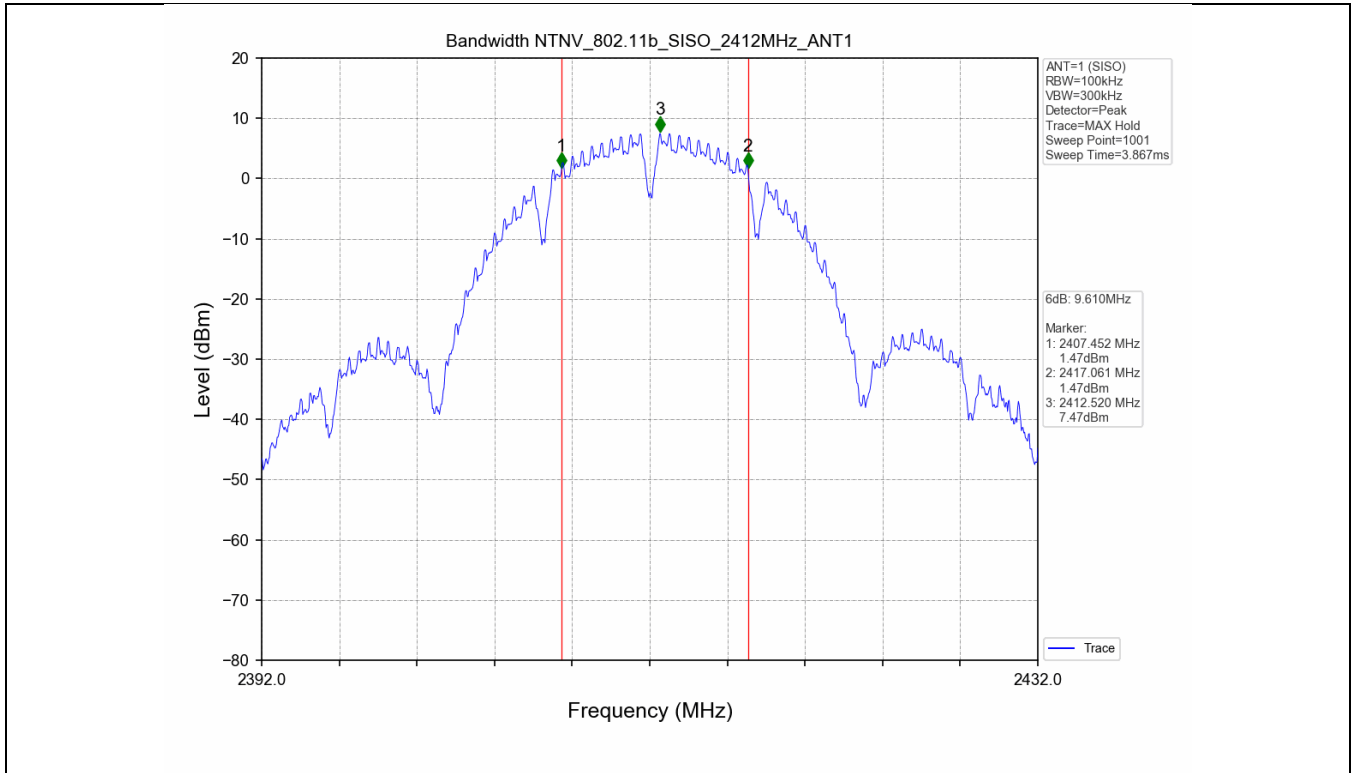

802.11n(HT40)	2437	SISO	1	18.019	Only for Report Use
	2462	SISO	1	18.123	Only for Report Use
	2422	SISO	1	36.837	Only for Report Use
	2437	SISO	1	36.951	Only for Report Use
	2452	SISO	1	37.051	Only for Report Use

2.2 Test Graph - 6dB Bandwidth