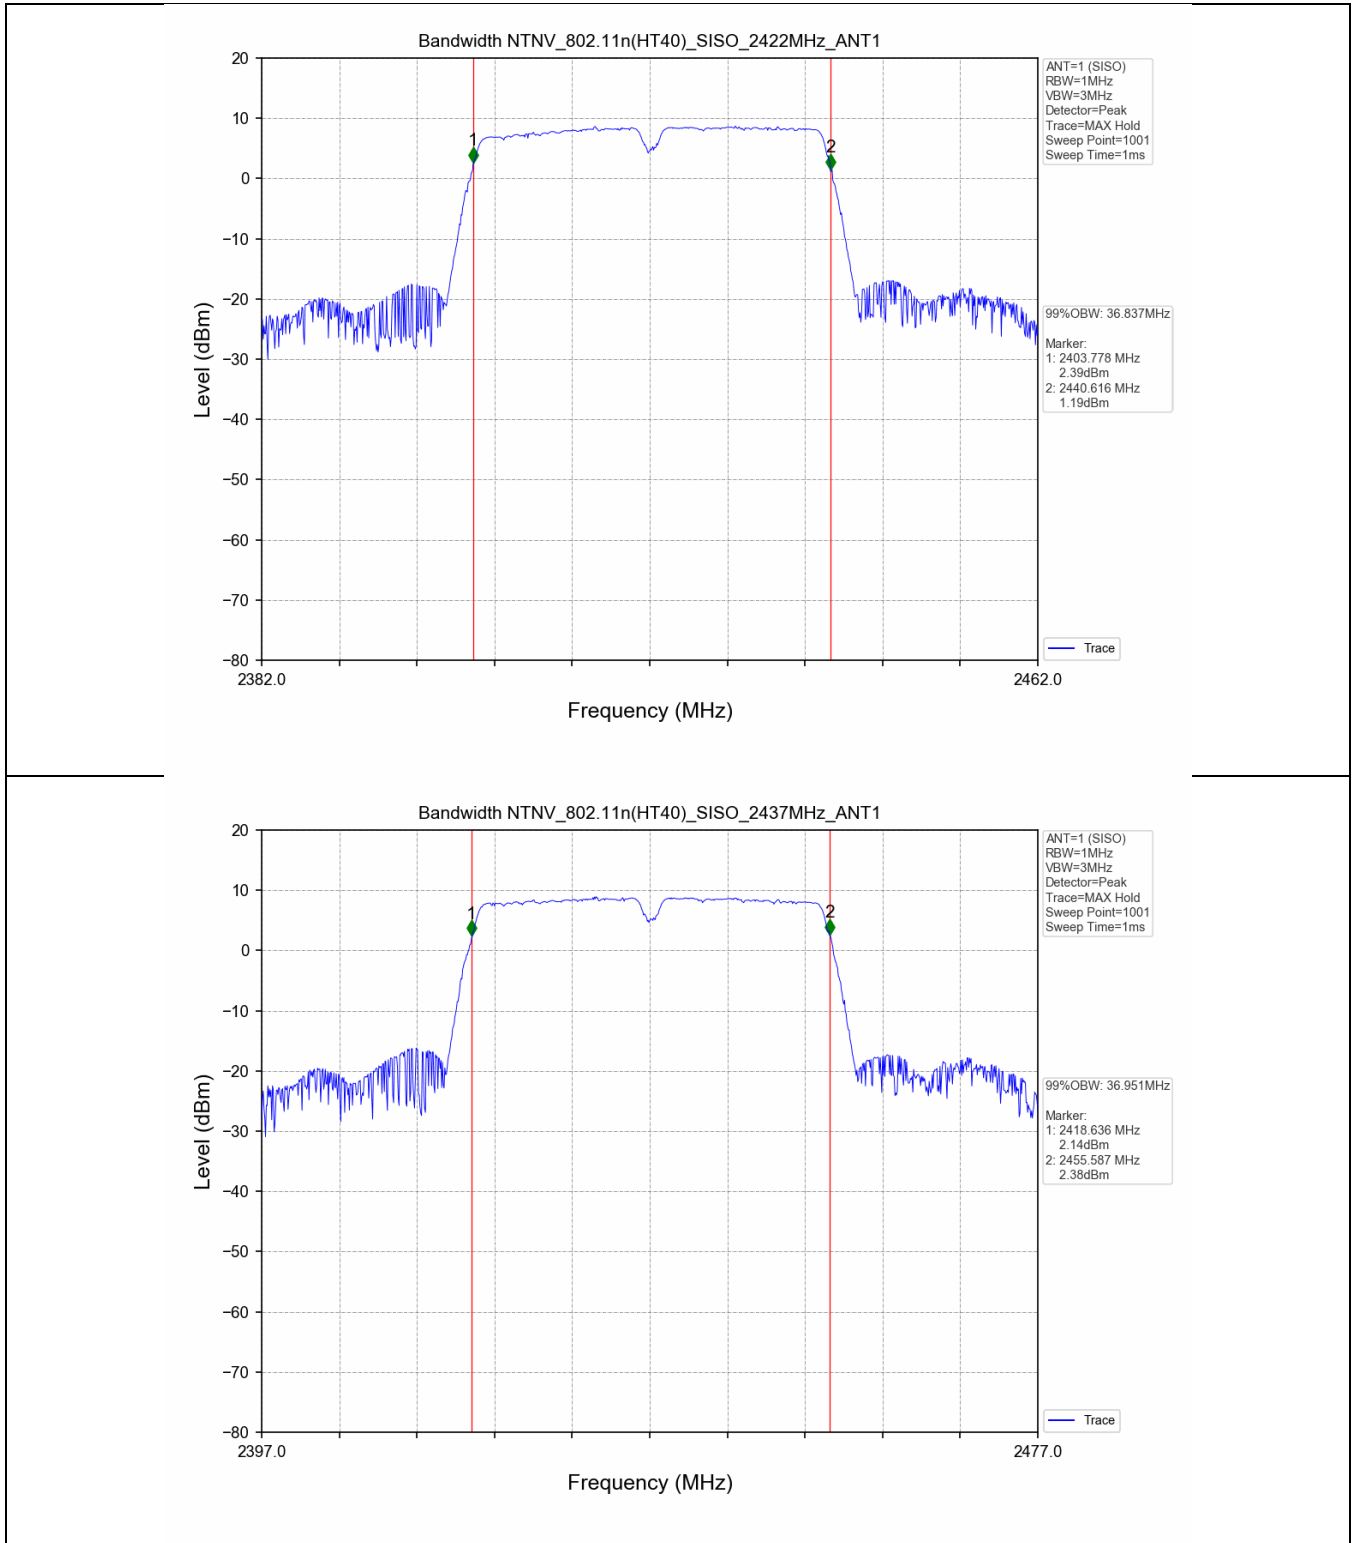

2.2 Test Graph - 6dB Bandwidth

2.3 Test Graph - 99% Occupied Bandwidth

3. Maximum Conducted Output Power

3.1 Test Result

Test Mode	Frequency (MHz)	Tx Type	Measured Peak Output Power (dBm)	Limits (dBm)	Verdict
			Ant 1		
802.11b	2412	SISO	19.54	30	PASS
	2437	SISO	20.35	30	PASS
	2462	SISO	20.22	30	PASS
802.11g	2412	SISO	22.56	30	PASS
	2437	SISO	23.27	30	PASS
	2462	SISO	23.13	30	PASS
802.11n(HT20)	2412	SISO	22.63	30	PASS
	2437	SISO	23.32	30	PASS
	2462	SISO	23.18	30	PASS
802.11n(HT40)	2422	SISO	22.93	30	PASS
	2437	SISO	23.24	30	PASS
	2452	SISO	23.28	30	PASS

3.2 Test Graph

4. Maximum Power Spectral Density (PSD)

4.1 Test Result

Test Mode	Frequency (MHz)	Tx Type	Maximum Power Spectral Density (dBm/3KHz)	Limits (dBm/3KHz)	Verdict
			Ant 1		
802.11b	2412	SISO	-9.76	≤8	PASS
	2437	SISO	-8.70	≤8	PASS
	2462	SISO	-9.27	≤8	PASS
802.11g	2412	SISO	-12.55	≤8	PASS
	2437	SISO	-11.90	≤8	PASS
	2462	SISO	-12.40	≤8	PASS
802.11n(HT20)	2412	SISO	-12.49	≤8	PASS
	2437	SISO	-11.98	≤8	PASS
	2462	SISO	-12.02	≤8	PASS
802.11n(HT40)	2422	SISO	-14.87	≤8	PASS
	2437	SISO	-13.69	≤8	PASS
	2452	SISO	-14.00	≤8	PASS

4.2 Test Graph

5. Unwanted Emissions in Non-restricted Frequency Bands

5.1 Test Result

Test Mode	Frequency (MHz)	TX Type	ANT No.	Spurious Conducted Emission (dBm)	Limits (dBm)	Verdict
802.11b	2412	SISO	1	Refer to test graph	-11.81	PASS
	2437	SISO	1	Refer to test graph	-11.81	PASS
	2462	SISO	1	Refer to test graph	-11.81	PASS
802.11g	2412	SISO	1	Refer to test graph	-15.67	PASS
	2437	SISO	1	Refer to test graph	-15.67	PASS
	2462	SISO	1	Refer to test graph	-15.67	PASS
802.11n(HT20)	2412	SISO	1	Refer to test graph	-15.70	PASS
	2437	SISO	1	Refer to test graph	-15.70	PASS
	2462	SISO	1	Refer to test graph	-15.70	PASS
802.11n(HT40)	2422	SISO	1	Refer to test graph	-18.41	PASS
	2437	SISO	1	Refer to test graph	-18.41	PASS
	2452	SISO	1	Refer to test graph	-18.41	PASS

5.2 Test Graph