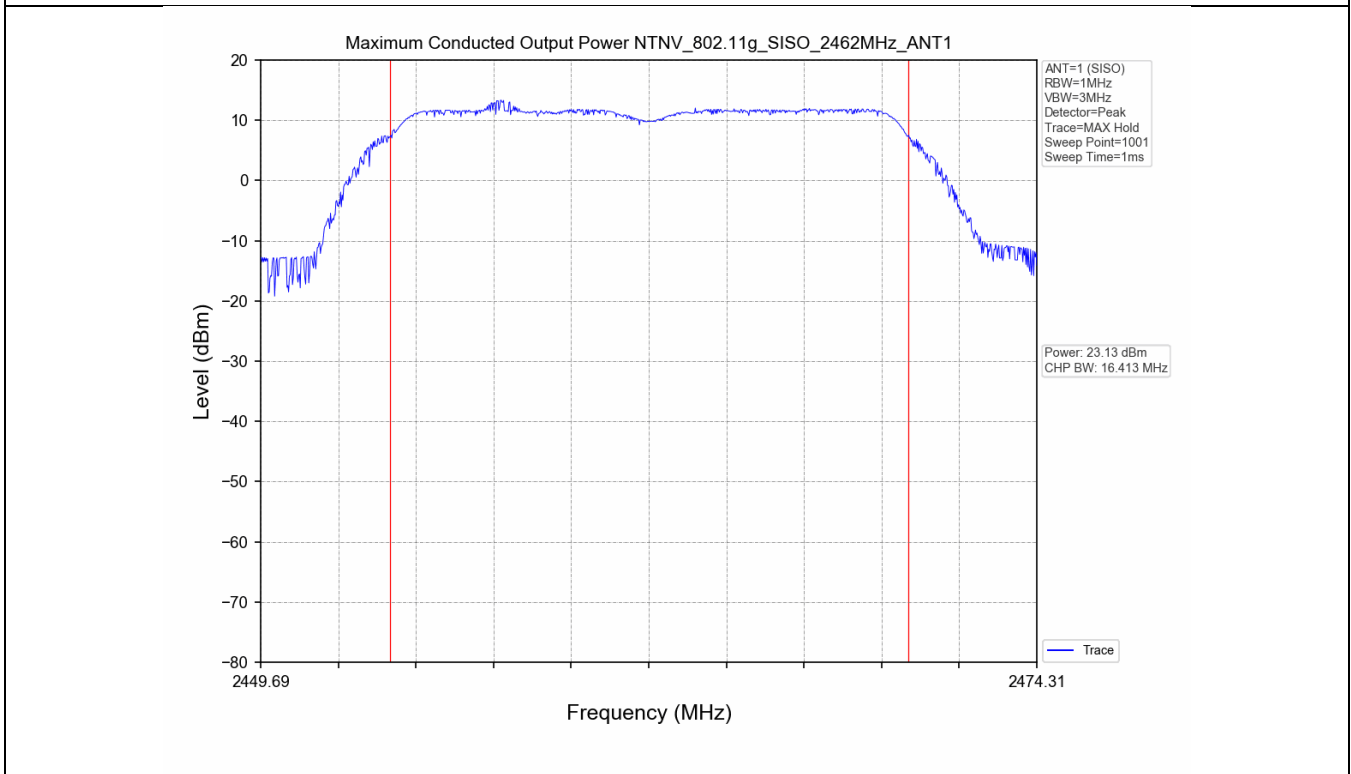

2.2 Test Graph - 6dB Bandwidth

2.3 Test Graph - 99% Occupied Bandwidth

3. Maximum Conducted Output Power

3.1 Test Result

Test Mode	Frequency (MHz)	Tx Type	Measured Peak Output Power (dBm)	Limits (dBm)	Verdict
			Ant 1		
802.11b	2412	SISO	19.54	30	PASS
	2437	SISO	20.35	30	PASS
	2462	SISO	20.22	30	PASS
802.11g	2412	SISO	22.56	30	PASS
	2437	SISO	23.27	30	PASS
	2462	SISO	23.13	30	PASS
802.11n(HT20)	2412	SISO	22.63	30	PASS
	2437	SISO	23.32	30	PASS
	2462	SISO	23.18	30	PASS
802.11n(HT40)	2422	SISO	22.93	30	PASS
	2437	SISO	23.24	30	PASS
	2452	SISO	23.28	30	PASS

3.2 Test Graph

4. Maximum Power Spectral Density (PSD)

4.1 Test Result

Test Mode	Frequency (MHz)	Tx Type	Maximum Power Spectral Density (dBm/3KHz)	Limits (dBm/3KHz)	Verdict
			Ant 1		
802.11b	2412	SISO	-9.76	≤8	PASS
	2437	SISO	-8.70	≤8	PASS
	2462	SISO	-9.27	≤8	PASS
802.11g	2412	SISO	-12.55	≤8	PASS
	2437	SISO	-11.90	≤8	PASS
	2462	SISO	-12.40	≤8	PASS
802.11n(HT20)	2412	SISO	-12.49	≤8	PASS
	2437	SISO	-11.98	≤8	PASS
	2462	SISO	-12.02	≤8	PASS
802.11n(HT40)	2422	SISO	-14.87	≤8	PASS
	2437	SISO	-13.69	≤8	PASS
	2452	SISO	-14.00	≤8	PASS