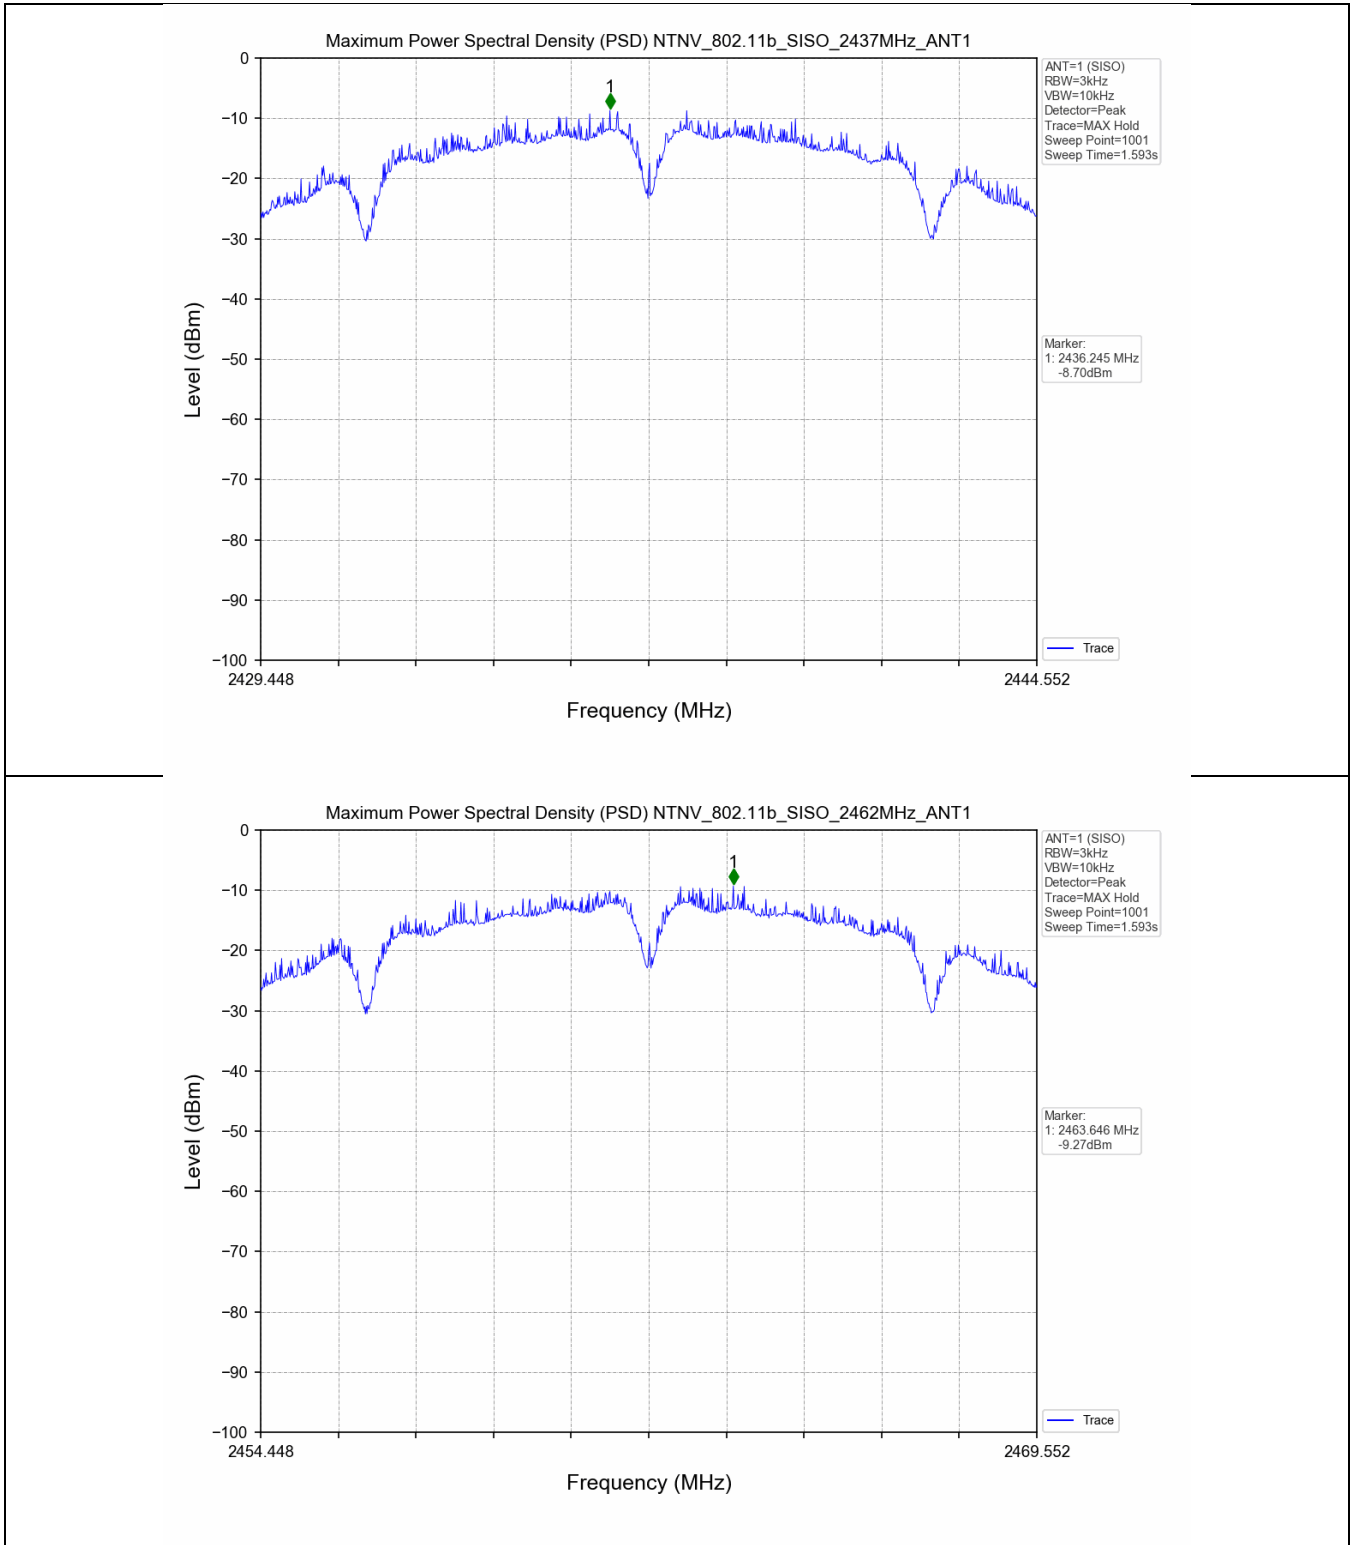

2.2 Test Graph - 6dB Bandwidth

2.3 Test Graph - 99% Occupied Bandwidth

3. Maximum Conducted Output Power

3.1 Test Result

Test Mode	Frequency (MHz)	Tx Type	Measured Peak Output Power (dBm)	Limits (dBm)	Verdict
			Ant 1		
802.11b	2412	SISO	19.54	30	PASS
	2437	SISO	20.35	30	PASS
	2462	SISO	20.22	30	PASS
802.11g	2412	SISO	22.56	30	PASS
	2437	SISO	23.27	30	PASS
	2462	SISO	23.13	30	PASS
802.11n(HT20)	2412	SISO	22.63	30	PASS
	2437	SISO	23.32	30	PASS
	2462	SISO	23.18	30	PASS
802.11n(HT40)	2422	SISO	22.93	30	PASS
	2437	SISO	23.24	30	PASS
	2452	SISO	23.28	30	PASS

3.2 Test Graph

4. Maximum Power Spectral Density (PSD)

4.1 Test Result

Test Mode	Frequency (MHz)	Tx Type	Maximum Power Spectral Density (dBm/3KHz)	Limits (dBm/3KHz)	Verdict
			Ant 1		
802.11b	2412	SISO	-9.76	≤8	PASS
	2437	SISO	-8.70	≤8	PASS
	2462	SISO	-9.27	≤8	PASS
802.11g	2412	SISO	-12.55	≤8	PASS
	2437	SISO	-11.90	≤8	PASS
	2462	SISO	-12.40	≤8	PASS
802.11n(HT20)	2412	SISO	-12.49	≤8	PASS
	2437	SISO	-11.98	≤8	PASS
	2462	SISO	-12.02	≤8	PASS
802.11n(HT40)	2422	SISO	-14.87	≤8	PASS
	2437	SISO	-13.69	≤8	PASS
	2452	SISO	-14.00	≤8	PASS

4.2 Test Graph

5. Unwanted Emissions in Non-restricted Frequency Bands

5.1 Test Result

Test Mode	Frequency (MHz)	TX Type	ANT No.	Spurious Conducted Emission (dBm)	Limits (dBm)	Verdict
802.11b	2412	SISO	1	Refer to test graph	-11.81	PASS
	2437	SISO	1	Refer to test graph	-11.81	PASS
	2462	SISO	1	Refer to test graph	-11.81	PASS
802.11g	2412	SISO	1	Refer to test graph	-15.67	PASS
	2437	SISO	1	Refer to test graph	-15.67	PASS
	2462	SISO	1	Refer to test graph	-15.67	PASS
802.11n(HT20)	2412	SISO	1	Refer to test graph	-15.70	PASS
	2437	SISO	1	Refer to test graph	-15.70	PASS
	2462	SISO	1	Refer to test graph	-15.70	PASS
802.11n(HT40)	2422	SISO	1	Refer to test graph	-18.41	PASS
	2437	SISO	1	Refer to test graph	-18.41	PASS
	2452	SISO	1	Refer to test graph	-18.41	PASS

5.2 Test Graph