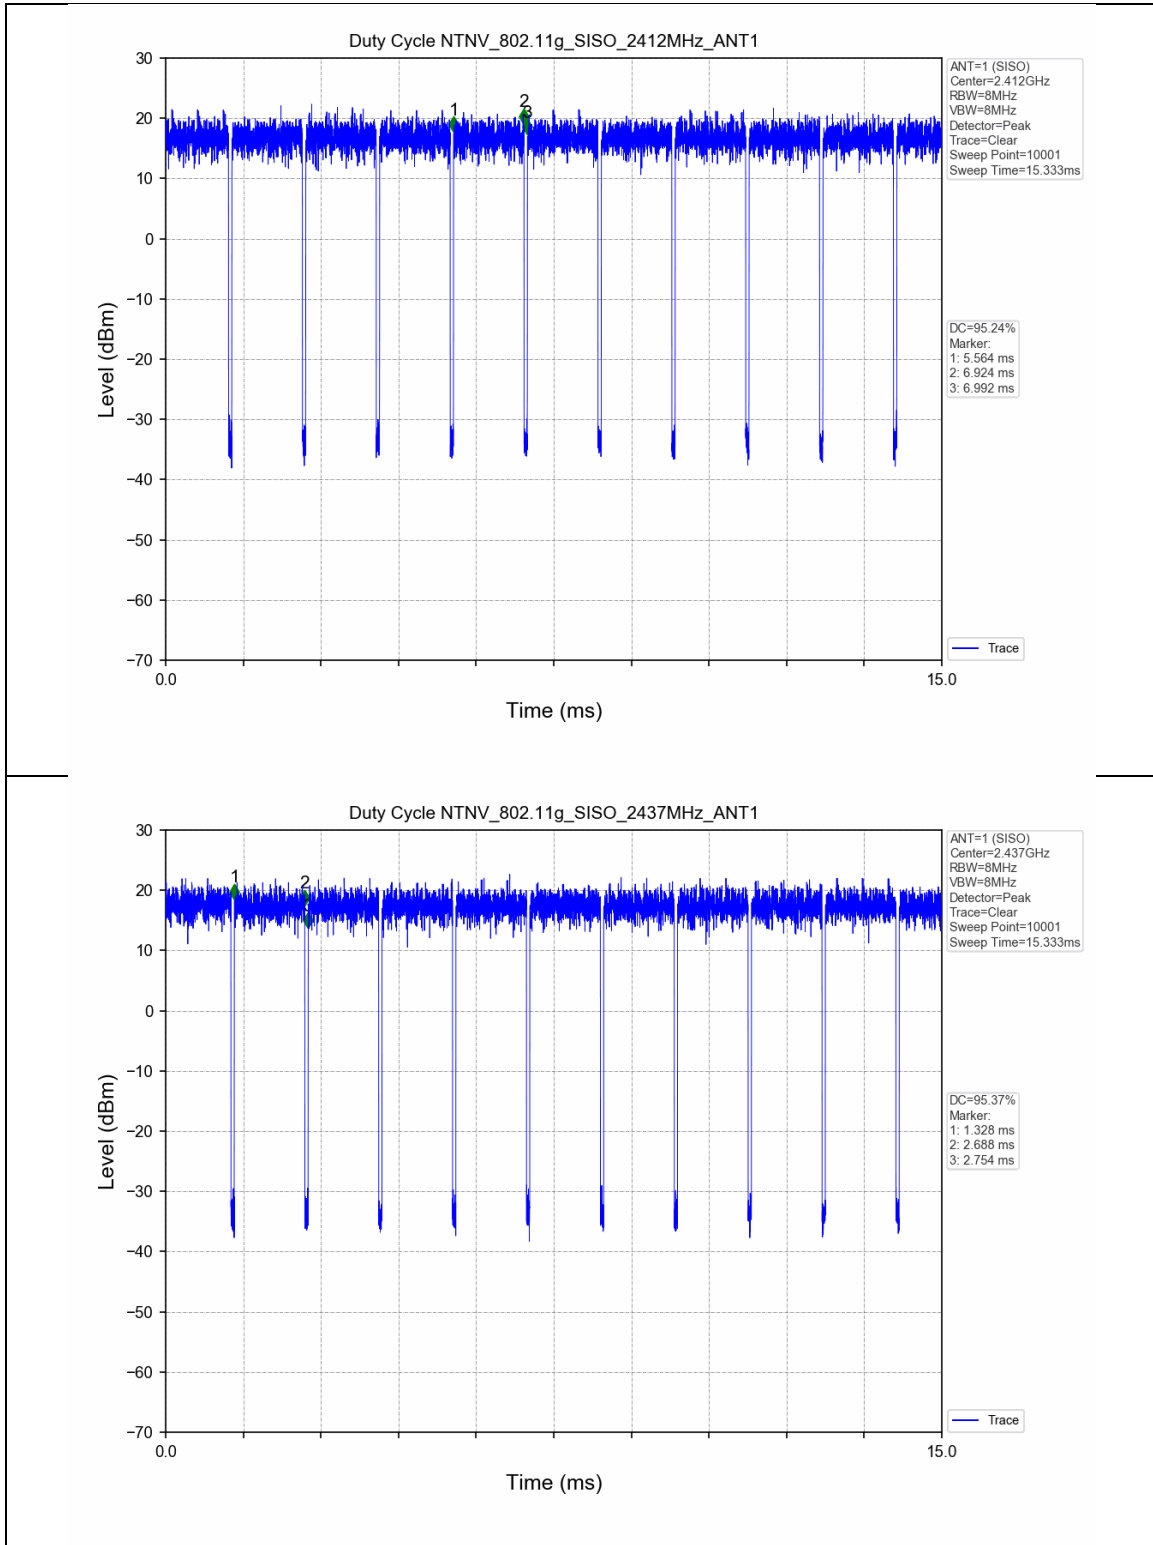

Appendix A for SHEM210400334501

1. Duty Cycle

1.1 Test Result

Test Mode	Channel Frequency(MHz)	TX Type	ANT No.	T_on (ms)	Period (ms)	Duty Cycle (%)	Duty Cycle Correction Factor (dB)
802.11b	2412	SISO	1	8.380	8.450	99.17	0.04
	2437	SISO	1	8.380	8.450	99.17	0.04
	2462	SISO	1	8.380	8.450	99.17	0.04
802.11g	2412	SISO	1	1.360	1.428	95.24	0.21
	2437	SISO	1	1.360	1.426	95.37	0.21
	2462	SISO	1	1.360	1.428	95.24	0.21
802.11n(HT20)	2412	SISO	1	5.079	5.152	98.58	0.06
	2437	SISO	1	5.051	5.122	98.61	0.06
	2462	SISO	1	5.079	5.152	98.58	0.06
802.11n(HT40)	2422	SISO	1	2.435	2.503	97.28	0.12
	2437	SISO	1	2.435	2.503	97.28	0.12
	2452	SISO	1	2.435	2.503	97.28	0.12

1.2 Test Graph

2. Bandwidth

2.1 Test Result

Test Mode	Frequency (MHz)	TX Type	ANT No.	6dB Bandwidth		Verdict
				Test Result (MHz)	Limits (MHz)	
802.11b	2412	SISO	1	9.610	≥0.5	PASS
	2437	SISO	1	10.070	≥0.5	PASS
	2462	SISO	1	10.069	≥0.5	PASS
802.11g	2412	SISO	1	16.380	≥0.5	PASS
	2437	SISO	1	16.400	≥0.5	PASS
	2462	SISO	1	16.413	≥0.5	PASS
802.11n(HT20)	2412	SISO	1	17.620	≥0.5	PASS
	2437	SISO	1	17.637	≥0.5	PASS
	2462	SISO	1	17.647	≥0.5	PASS
802.11n(HT40)	2422	SISO	1	35.806	≥0.5	PASS
	2437	SISO	1	36.388	≥0.5	PASS
	2452	SISO	1	36.394	≥0.5	PASS

Test Mode	Frequency (MHz)	TX Type	ANT No.	99% Occupied Bandwidth	
				Test Result (MHz)	
802.11b	2412	SISO	1	15.038	Only for Report Use
	2437	SISO	1	15.068	Only for Report Use
	2462	SISO	1	15.115	Only for Report Use
802.11g	2412	SISO	1	17.143	Only for Report Use
	2437	SISO	1	17.158	Only for Report Use
	2462	SISO	1	17.273	Only for Report Use
802.11n(HT20)	2412	SISO	1	18.023	Only for Report Use

5.2 Test Graph