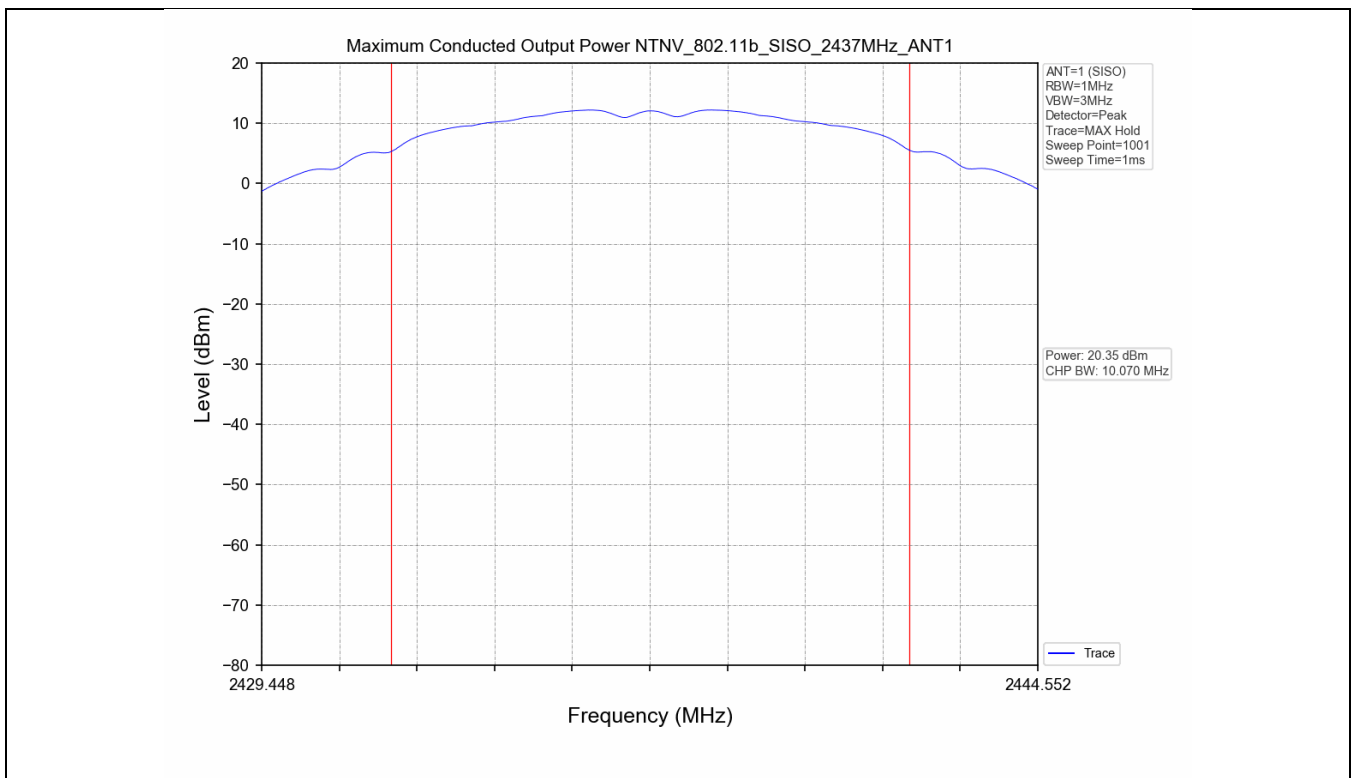

2.2 Test Graph - 6dB Bandwidth

2.3 Test Graph - 99% Occupied Bandwidth

3. Maximum Conducted Output Power

3.1 Test Result

Test Mode	Frequency (MHz)	Tx Type	Measured Peak Output Power (dBm)	Limits (dBm)	Verdict
			Ant 1		
802.11b	2412	SISO	19.54	30	PASS
	2437	SISO	20.35	30	PASS
	2462	SISO	20.22	30	PASS
802.11g	2412	SISO	22.56	30	PASS
	2437	SISO	23.27	30	PASS
	2462	SISO	23.13	30	PASS
802.11n(HT20)	2412	SISO	22.63	30	PASS
	2437	SISO	23.32	30	PASS
	2462	SISO	23.18	30	PASS
802.11n(HT40)	2422	SISO	22.93	30	PASS
	2437	SISO	23.24	30	PASS
	2452	SISO	23.28	30	PASS

3.2 Test Graph

4. Maximum Power Spectral Density (PSD)

4.1 Test Result

Test Mode	Frequency (MHz)	Tx Type	Maximum Power Spectral Density (dBm/3KHz)	Limits (dBm/3KHz)	Verdict
			Ant 1		
802.11b	2412	SISO	-9.76	≤8	PASS
	2437	SISO	-8.70	≤8	PASS
	2462	SISO	-9.27	≤8	PASS
802.11g	2412	SISO	-12.55	≤8	PASS
	2437	SISO	-11.90	≤8	PASS
	2462	SISO	-12.40	≤8	PASS
802.11n(HT20)	2412	SISO	-12.49	≤8	PASS
	2437	SISO	-11.98	≤8	PASS
	2462	SISO	-12.02	≤8	PASS
802.11n(HT40)	2422	SISO	-14.87	≤8	PASS
	2437	SISO	-13.69	≤8	PASS
	2452	SISO	-14.00	≤8	PASS