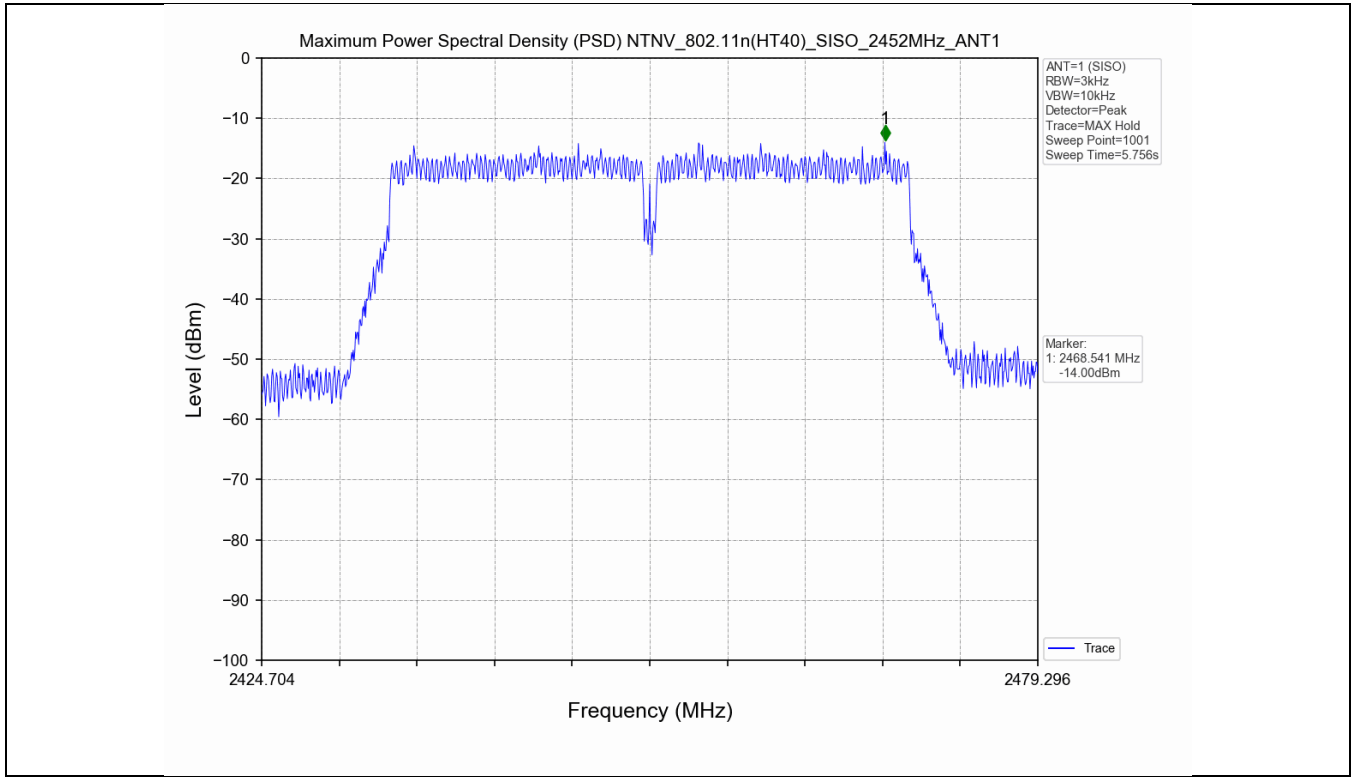

4.2 Test Graph

5. Unwanted Emissions in Non-restricted Frequency Bands

5.1 Test Result

Test Mode	Frequency (MHz)	TX Type	ANT No.	Spurious Conducted Emission (dBm)	Limits (dBm)	Verdict
802.11b	2412	SISO	1	Refer to test graph	-11.81	PASS
	2437	SISO	1	Refer to test graph	-11.81	PASS
	2462	SISO	1	Refer to test graph	-11.81	PASS
802.11g	2412	SISO	1	Refer to test graph	-15.67	PASS
	2437	SISO	1	Refer to test graph	-15.67	PASS
	2462	SISO	1	Refer to test graph	-15.67	PASS
802.11n(HT20)	2412	SISO	1	Refer to test graph	-15.70	PASS
	2437	SISO	1	Refer to test graph	-15.70	PASS
	2462	SISO	1	Refer to test graph	-15.70	PASS
802.11n(HT40)	2422	SISO	1	Refer to test graph	-18.41	PASS
	2437	SISO	1	Refer to test graph	-18.41	PASS
	2452	SISO	1	Refer to test graph	-18.41	PASS

5.2 Test Graph