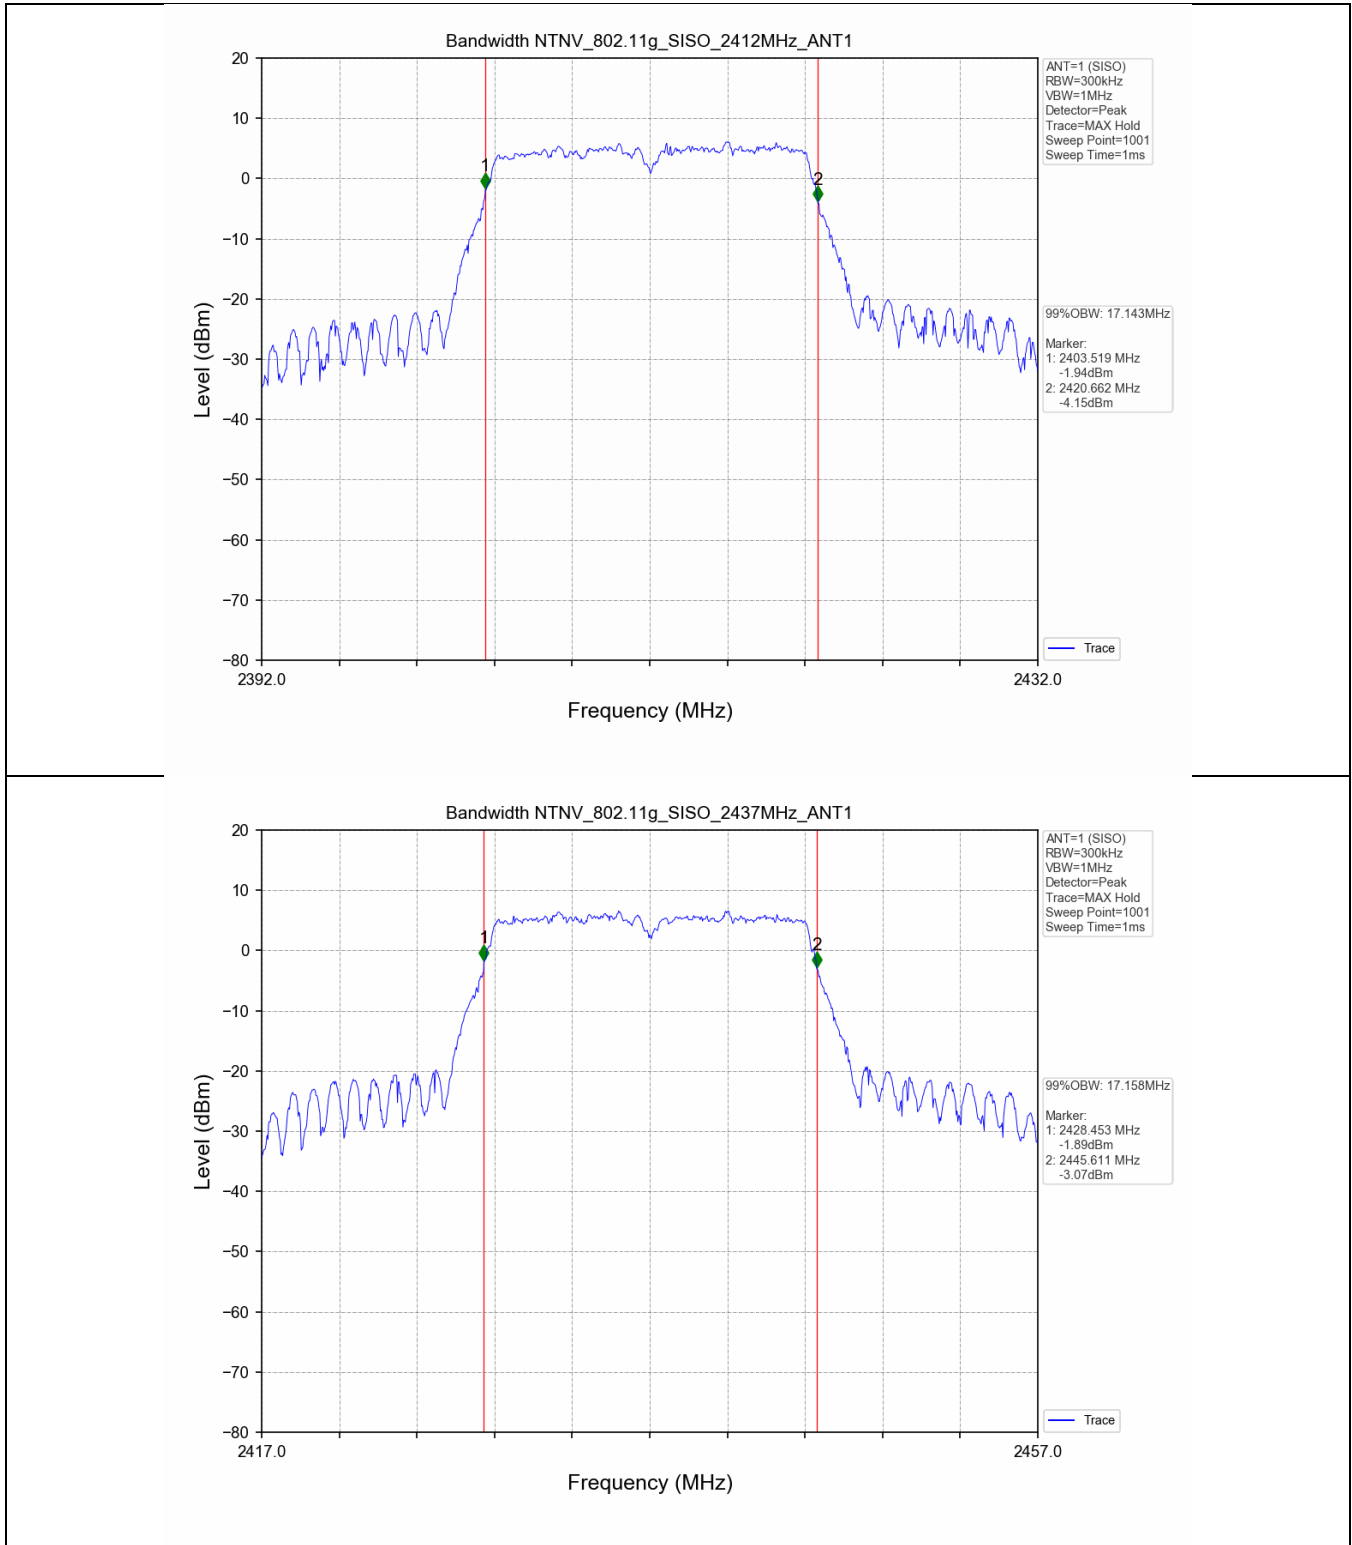

2.2 Test Graph - 6dB Bandwidth

2.3 Test Graph - 99% Occupied Bandwidth

3. Maximum Conducted Output Power

3.1 Test Result

Test Mode	Frequency (MHz)	Tx Type	Measured Peak Output Power (dBm)	Limits (dBm)	Verdict
			Ant 1		
802.11b	2412	SISO	19.54	30	PASS
	2437	SISO	20.35	30	PASS
	2462	SISO	20.22	30	PASS
802.11g	2412	SISO	22.56	30	PASS
	2437	SISO	23.27	30	PASS
	2462	SISO	23.13	30	PASS
802.11n(HT20)	2412	SISO	22.63	30	PASS
	2437	SISO	23.32	30	PASS
	2462	SISO	23.18	30	PASS
802.11n(HT40)	2422	SISO	22.93	30	PASS
	2437	SISO	23.24	30	PASS
	2452	SISO	23.28	30	PASS

3.2 Test Graph

4. Maximum Power Spectral Density (PSD)

4.1 Test Result

Test Mode	Frequency (MHz)	Tx Type	Maximum Power Spectral Density (dBm/3KHz)	Limits (dBm/3KHz)	Verdict
			Ant 1		
802.11b	2412	SISO	-9.76	≤8	PASS
	2437	SISO	-8.70	≤8	PASS
	2462	SISO	-9.27	≤8	PASS
802.11g	2412	SISO	-12.55	≤8	PASS
	2437	SISO	-11.90	≤8	PASS
	2462	SISO	-12.40	≤8	PASS
802.11n(HT20)	2412	SISO	-12.49	≤8	PASS
	2437	SISO	-11.98	≤8	PASS
	2462	SISO	-12.02	≤8	PASS
802.11n(HT40)	2422	SISO	-14.87	≤8	PASS
	2437	SISO	-13.69	≤8	PASS
	2452	SISO	-14.00	≤8	PASS

4.2 Test Graph

5. Unwanted Emissions in Non-restricted Frequency Bands

5.1 Test Result

Test Mode	Frequency (MHz)	TX Type	ANT No.	Spurious Conducted Emission (dBm)	Limits (dBm)	Verdict
802.11b	2412	SISO	1	Refer to test graph	-11.81	PASS
	2437	SISO	1	Refer to test graph	-11.81	PASS
	2462	SISO	1	Refer to test graph	-11.81	PASS
802.11g	2412	SISO	1	Refer to test graph	-15.67	PASS
	2437	SISO	1	Refer to test graph	-15.67	PASS
	2462	SISO	1	Refer to test graph	-15.67	PASS
802.11n(HT20)	2412	SISO	1	Refer to test graph	-15.70	PASS
	2437	SISO	1	Refer to test graph	-15.70	PASS
	2462	SISO	1	Refer to test graph	-15.70	PASS
802.11n(HT40)	2422	SISO	1	Refer to test graph	-18.41	PASS
	2437	SISO	1	Refer to test graph	-18.41	PASS
	2452	SISO	1	Refer to test graph	-18.41	PASS

5.2 Test Graph