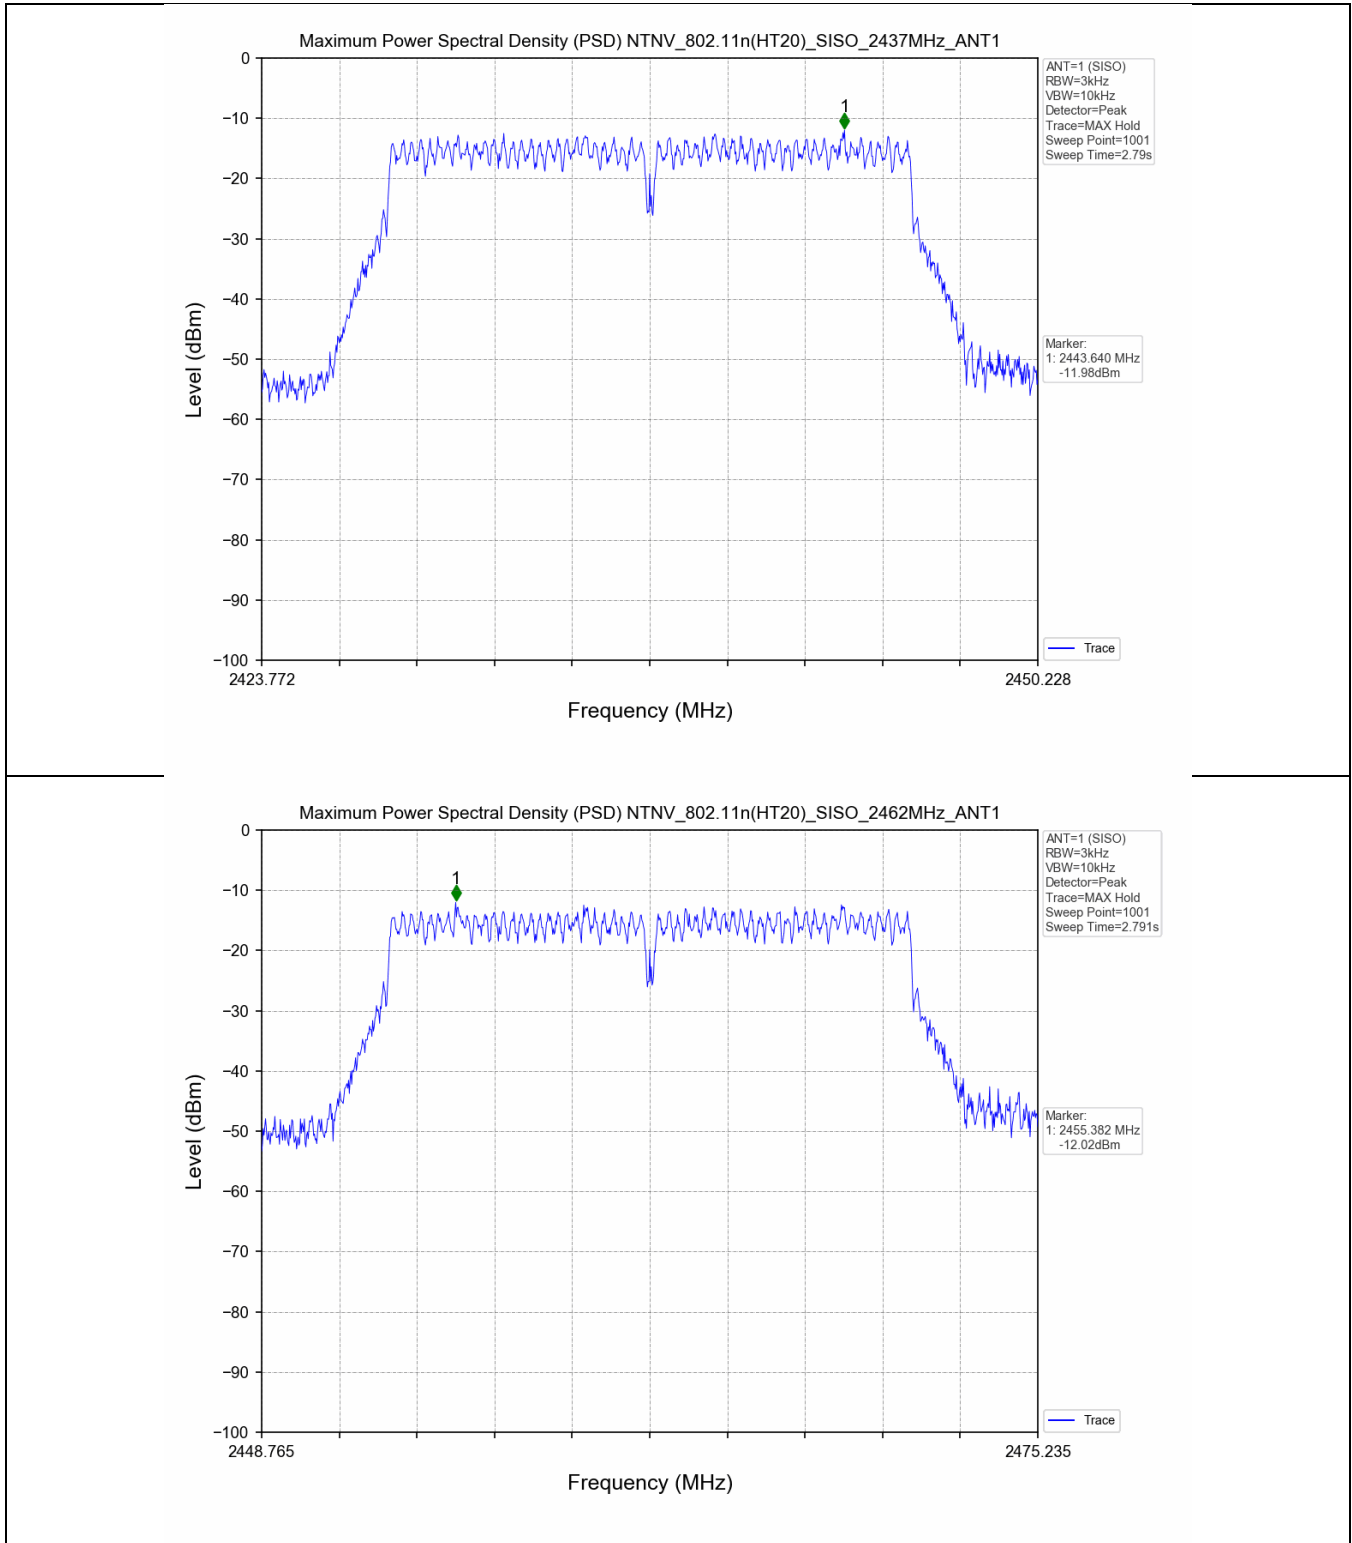

2.2 Test Graph - 6dB Bandwidth

2.3 Test Graph - 99% Occupied Bandwidth

3. Maximum Conducted Output Power

3.1 Test Result

Test Mode	Frequency (MHz)	Tx Type	Measured Peak Output Power (dBm)	Limits (dBm)	Verdict
			Ant 1		
802.11b	2412	SISO	19.54	30	PASS
	2437	SISO	20.35	30	PASS
	2462	SISO	20.22	30	PASS
802.11g	2412	SISO	22.56	30	PASS
	2437	SISO	23.27	30	PASS
	2462	SISO	23.13	30	PASS
802.11n(HT20)	2412	SISO	22.63	30	PASS
	2437	SISO	23.32	30	PASS
	2462	SISO	23.18	30	PASS
802.11n(HT40)	2422	SISO	22.93	30	PASS
	2437	SISO	23.24	30	PASS
	2452	SISO	23.28	30	PASS

3.2 Test Graph

4. Maximum Power Spectral Density (PSD)

4.1 Test Result

Test Mode	Frequency (MHz)	Tx Type	Maximum Power Spectral Density (dBm/3KHz)	Limits (dBm/3KHz)	Verdict
			Ant 1		
802.11b	2412	SISO	-9.76	≤8	PASS
	2437	SISO	-8.70	≤8	PASS
	2462	SISO	-9.27	≤8	PASS
802.11g	2412	SISO	-12.55	≤8	PASS
	2437	SISO	-11.90	≤8	PASS
	2462	SISO	-12.40	≤8	PASS
802.11n(HT20)	2412	SISO	-12.49	≤8	PASS
	2437	SISO	-11.98	≤8	PASS
	2462	SISO	-12.02	≤8	PASS
802.11n(HT40)	2422	SISO	-14.87	≤8	PASS
	2437	SISO	-13.69	≤8	PASS
	2452	SISO	-14.00	≤8	PASS

4.2 Test Graph

5. Unwanted Emissions in Non-restricted Frequency Bands

5.1 Test Result

Test Mode	Frequency (MHz)	TX Type	ANT No.	Spurious Conducted Emission (dBm)	Limits (dBm)	Verdict
802.11b	2412	SISO	1	Refer to test graph	-11.81	PASS
	2437	SISO	1	Refer to test graph	-11.81	PASS
	2462	SISO	1	Refer to test graph	-11.81	PASS
802.11g	2412	SISO	1	Refer to test graph	-15.67	PASS
	2437	SISO	1	Refer to test graph	-15.67	PASS
	2462	SISO	1	Refer to test graph	-15.67	PASS
802.11n(HT20)	2412	SISO	1	Refer to test graph	-15.70	PASS
	2437	SISO	1	Refer to test graph	-15.70	PASS
	2462	SISO	1	Refer to test graph	-15.70	PASS
802.11n(HT40)	2422	SISO	1	Refer to test graph	-18.41	PASS
	2437	SISO	1	Refer to test graph	-18.41	PASS
	2452	SISO	1	Refer to test graph	-18.41	PASS

5.2 Test Graph