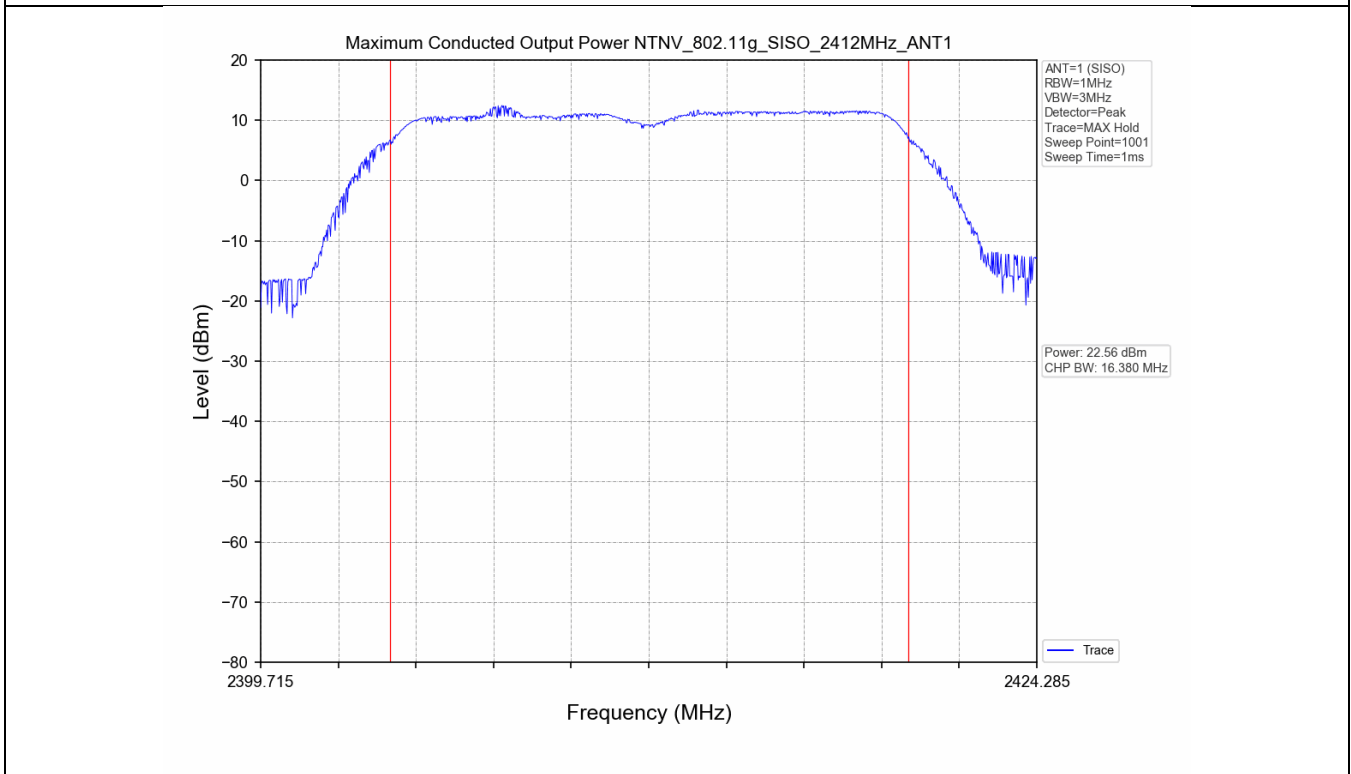

2.2 Test Graph - 6dB Bandwidth

2.3 Test Graph - 99% Occupied Bandwidth

3. Maximum Conducted Output Power

3.1 Test Result

Test Mode	Frequency (MHz)	Tx Type	Measured Peak Output Power (dBm)	Limits (dBm)	Verdict
			Ant 1		
802.11b	2412	SISO	19.54	30	PASS
	2437	SISO	20.35	30	PASS
	2462	SISO	20.22	30	PASS
802.11g	2412	SISO	22.56	30	PASS
	2437	SISO	23.27	30	PASS
	2462	SISO	23.13	30	PASS
802.11n(HT20)	2412	SISO	22.63	30	PASS
	2437	SISO	23.32	30	PASS
	2462	SISO	23.18	30	PASS
802.11n(HT40)	2422	SISO	22.93	30	PASS
	2437	SISO	23.24	30	PASS
	2452	SISO	23.28	30	PASS

3.2 Test Graph

4. Maximum Power Spectral Density (PSD)

4.1 Test Result

Test Mode	Frequency (MHz)	Tx Type	Maximum Power Spectral Density (dBm/3KHz)	Limits (dBm/3KHz)	Verdict
			Ant 1		
802.11b	2412	SISO	-9.76	≤8	PASS
	2437	SISO	-8.70	≤8	PASS
	2462	SISO	-9.27	≤8	PASS
802.11g	2412	SISO	-12.55	≤8	PASS
	2437	SISO	-11.90	≤8	PASS
	2462	SISO	-12.40	≤8	PASS
802.11n(HT20)	2412	SISO	-12.49	≤8	PASS
	2437	SISO	-11.98	≤8	PASS
	2462	SISO	-12.02	≤8	PASS
802.11n(HT40)	2422	SISO	-14.87	≤8	PASS
	2437	SISO	-13.69	≤8	PASS
	2452	SISO	-14.00	≤8	PASS