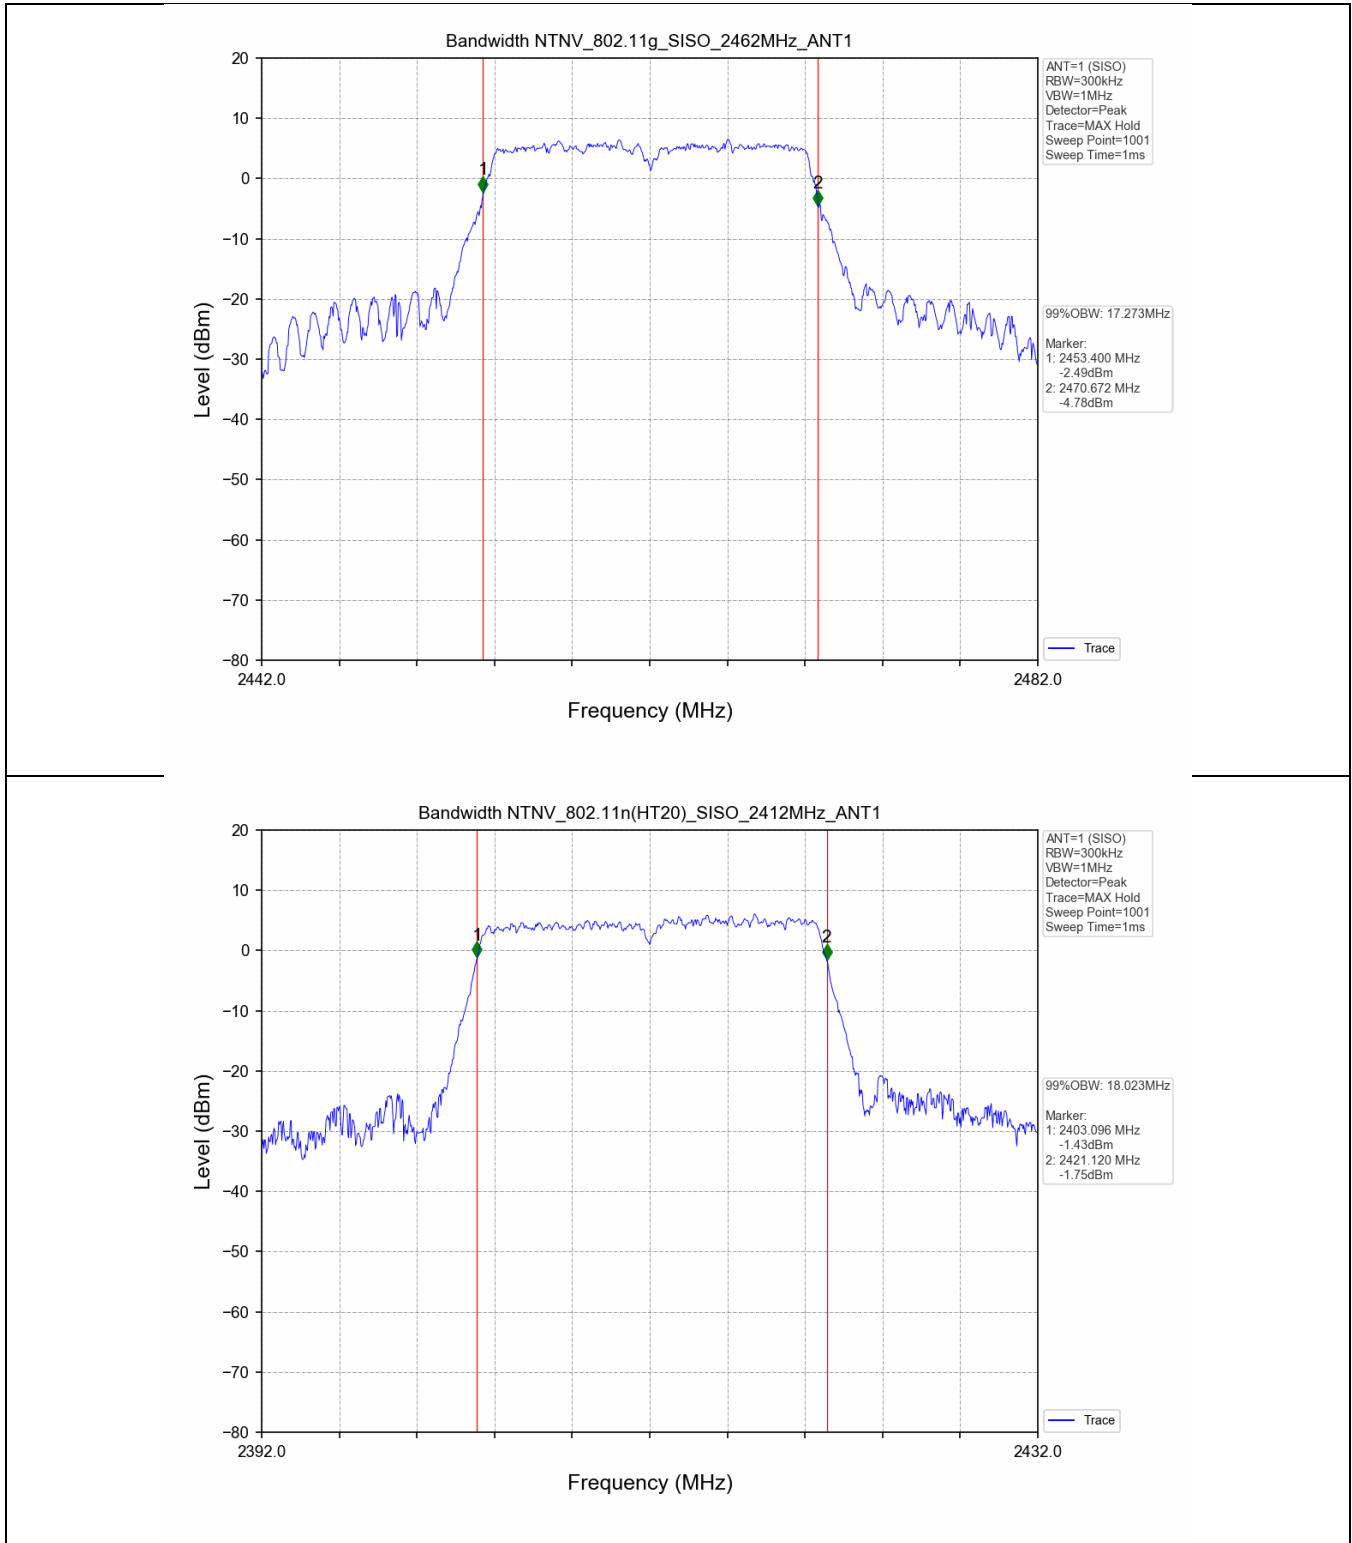

2.2 Test Graph - 6dB Bandwidth

2.3 Test Graph - 99% Occupied Bandwidth

3. Maximum Conducted Output Power

3.1 Test Result

Test Mode	Frequency (MHz)	Tx Type	Measured Peak Output Power (dBm)	Limits (dBm)	Verdict
			Ant 1		
802.11b	2412	SISO	19.54	30	PASS
	2437	SISO	20.35	30	PASS
	2462	SISO	20.22	30	PASS
802.11g	2412	SISO	22.56	30	PASS
	2437	SISO	23.27	30	PASS
	2462	SISO	23.13	30	PASS
802.11n(HT20)	2412	SISO	22.63	30	PASS
	2437	SISO	23.32	30	PASS
	2462	SISO	23.18	30	PASS
802.11n(HT40)	2422	SISO	22.93	30	PASS
	2437	SISO	23.24	30	PASS
	2452	SISO	23.28	30	PASS

3.2 Test Graph

4. Maximum Power Spectral Density (PSD)

4.1 Test Result

Test Mode	Frequency (MHz)	Tx Type	Maximum Power Spectral Density (dBm/3KHz)	Limits (dBm/3KHz)	Verdict
			Ant 1		
802.11b	2412	SISO	-9.76	≤8	PASS
	2437	SISO	-8.70	≤8	PASS
	2462	SISO	-9.27	≤8	PASS
802.11g	2412	SISO	-12.55	≤8	PASS
	2437	SISO	-11.90	≤8	PASS
	2462	SISO	-12.40	≤8	PASS
802.11n(HT20)	2412	SISO	-12.49	≤8	PASS
	2437	SISO	-11.98	≤8	PASS
	2462	SISO	-12.02	≤8	PASS
802.11n(HT40)	2422	SISO	-14.87	≤8	PASS
	2437	SISO	-13.69	≤8	PASS
	2452	SISO	-14.00	≤8	PASS

4.2 Test Graph

5. Unwanted Emissions in Non-restricted Frequency Bands

5.1 Test Result

Test Mode	Frequency (MHz)	TX Type	ANT No.	Spurious Conducted Emission (dBm)	Limits (dBm)	Verdict
802.11b	2412	SISO	1	Refer to test graph	-11.81	PASS
	2437	SISO	1	Refer to test graph	-11.81	PASS
	2462	SISO	1	Refer to test graph	-11.81	PASS
802.11g	2412	SISO	1	Refer to test graph	-15.67	PASS
	2437	SISO	1	Refer to test graph	-15.67	PASS
	2462	SISO	1	Refer to test graph	-15.67	PASS
802.11n(HT20)	2412	SISO	1	Refer to test graph	-15.70	PASS
	2437	SISO	1	Refer to test graph	-15.70	PASS
	2462	SISO	1	Refer to test graph	-15.70	PASS
802.11n(HT40)	2422	SISO	1	Refer to test graph	-18.41	PASS
	2437	SISO	1	Refer to test graph	-18.41	PASS
	2452	SISO	1	Refer to test graph	-18.41	PASS

5.2 Test Graph