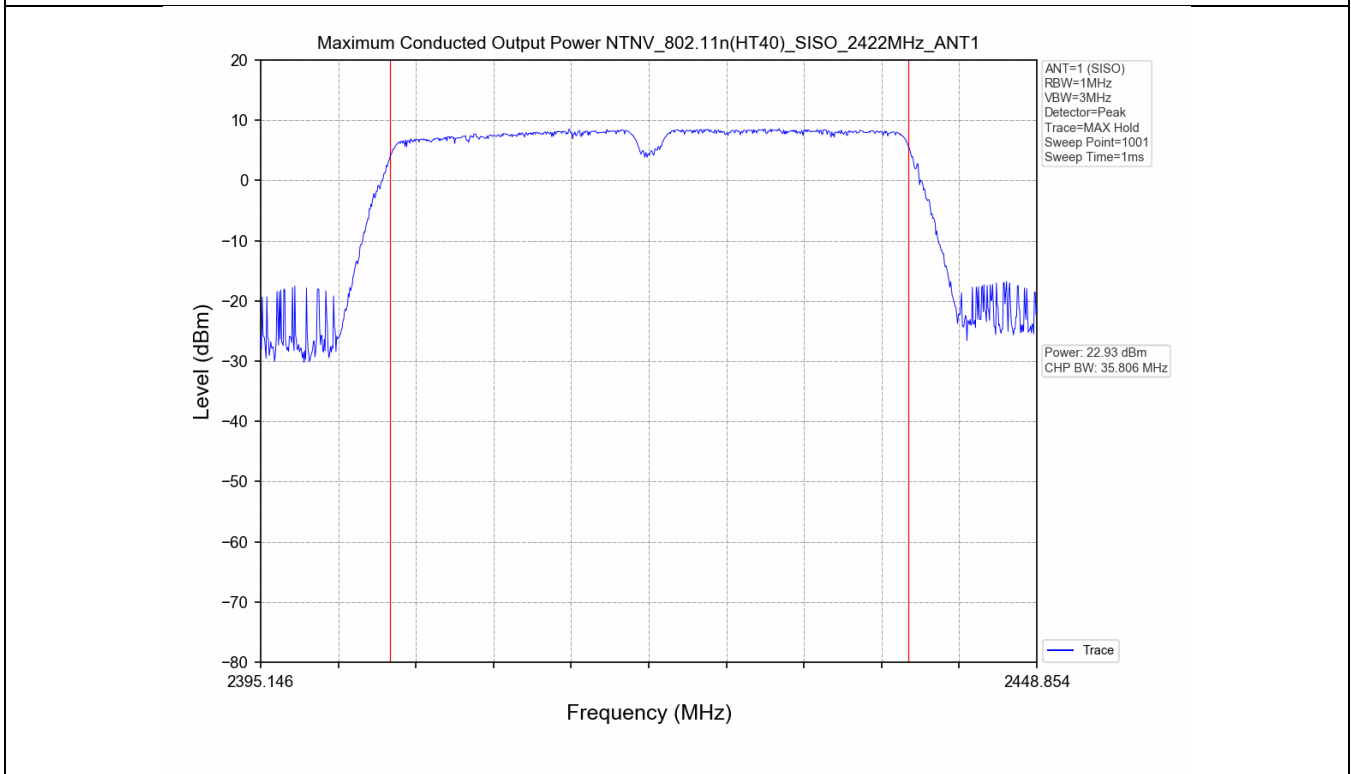

2.2 Test Graph - 6dB Bandwidth

2.3 Test Graph - 99% Occupied Bandwidth

3. Maximum Conducted Output Power

3.1 Test Result

Test Mode	Frequency (MHz)	Tx Type	Measured Peak Output Power (dBm)	Limits (dBm)	Verdict
			Ant 1		
802.11b	2412	SISO	19.54	30	PASS
	2437	SISO	20.35	30	PASS
	2462	SISO	20.22	30	PASS
802.11g	2412	SISO	22.56	30	PASS
	2437	SISO	23.27	30	PASS
	2462	SISO	23.13	30	PASS
802.11n(HT20)	2412	SISO	22.63	30	PASS
	2437	SISO	23.32	30	PASS
	2462	SISO	23.18	30	PASS
802.11n(HT40)	2422	SISO	22.93	30	PASS
	2437	SISO	23.24	30	PASS
	2452	SISO	23.28	30	PASS

3.2 Test Graph

4. Maximum Power Spectral Density (PSD)

4.1 Test Result

Test Mode	Frequency (MHz)	Tx Type	Maximum Power Spectral Density (dBm/3KHz)	Limits (dBm/3KHz)	Verdict
			Ant 1		
802.11b	2412	SISO	-9.76	≤8	PASS
	2437	SISO	-8.70	≤8	PASS
	2462	SISO	-9.27	≤8	PASS
802.11g	2412	SISO	-12.55	≤8	PASS
	2437	SISO	-11.90	≤8	PASS
	2462	SISO	-12.40	≤8	PASS
802.11n(HT20)	2412	SISO	-12.49	≤8	PASS
	2437	SISO	-11.98	≤8	PASS
	2462	SISO	-12.02	≤8	PASS
802.11n(HT40)	2422	SISO	-14.87	≤8	PASS
	2437	SISO	-13.69	≤8	PASS
	2452	SISO	-14.00	≤8	PASS

4.2 Test Graph

5. Unwanted Emissions in Non-restricted Frequency Bands

5.1 Test Result

Test Mode	Frequency (MHz)	TX Type	ANT No.	Spurious Conducted Emission (dBm)	Limits (dBm)	Verdict
802.11b	2412	SISO	1	Refer to test graph	-11.81	PASS
	2437	SISO	1	Refer to test graph	-11.81	PASS
	2462	SISO	1	Refer to test graph	-11.81	PASS
802.11g	2412	SISO	1	Refer to test graph	-15.67	PASS
	2437	SISO	1	Refer to test graph	-15.67	PASS
	2462	SISO	1	Refer to test graph	-15.67	PASS
802.11n(HT20)	2412	SISO	1	Refer to test graph	-15.70	PASS
	2437	SISO	1	Refer to test graph	-15.70	PASS
	2462	SISO	1	Refer to test graph	-15.70	PASS
802.11n(HT40)	2422	SISO	1	Refer to test graph	-18.41	PASS
	2437	SISO	1	Refer to test graph	-18.41	PASS
	2452	SISO	1	Refer to test graph	-18.41	PASS