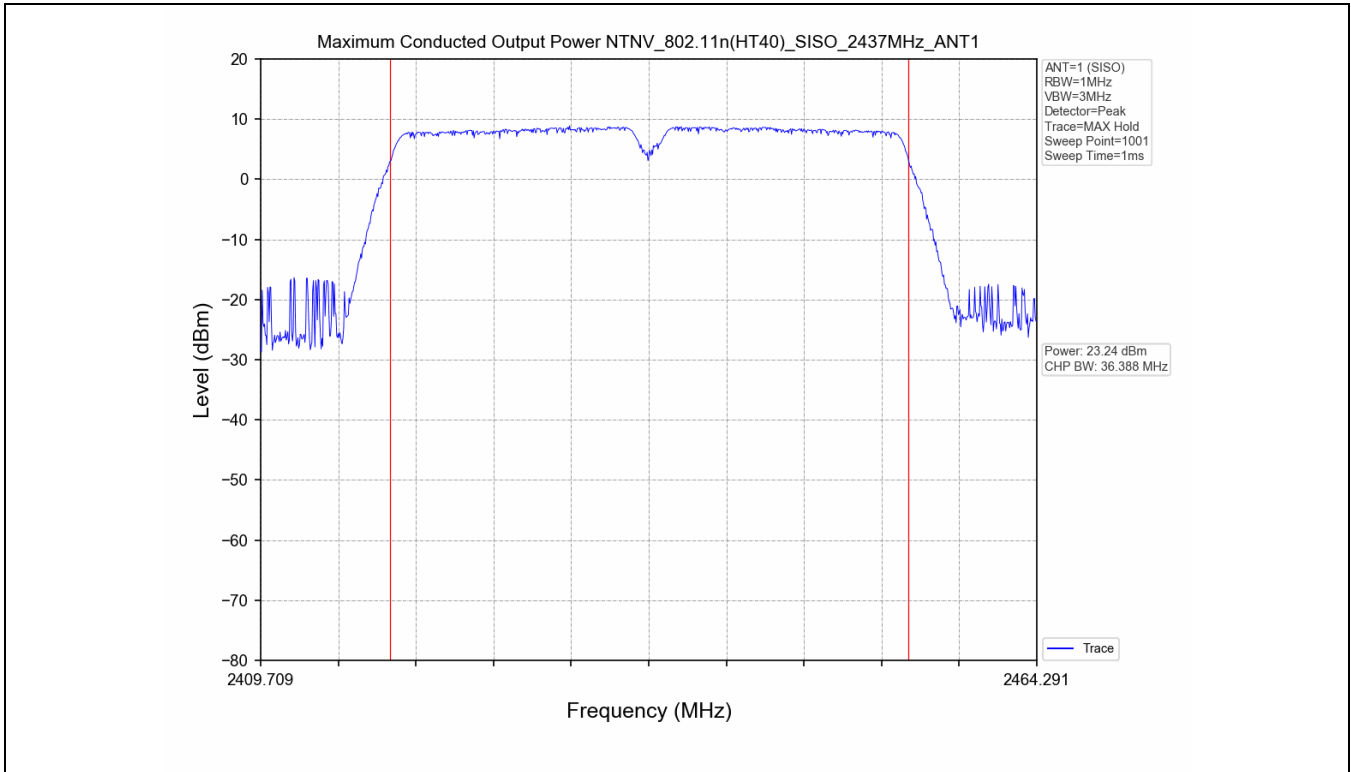

3.2 Test Graph

4. Maximum Power Spectral Density (PSD)

4.1 Test Result

Test Mode	Frequency (MHz)	Tx Type	Maximum Power Spectral Density (dBm/3KHz)	Limits (dBm/3KHz)	Verdict
			Ant 1		
802.11b	2412	SISO	-9.76	≤8	PASS
	2437	SISO	-8.70	≤8	PASS
	2462	SISO	-9.27	≤8	PASS
802.11g	2412	SISO	-12.55	≤8	PASS
	2437	SISO	-11.90	≤8	PASS
	2462	SISO	-12.40	≤8	PASS
802.11n(HT20)	2412	SISO	-12.49	≤8	PASS
	2437	SISO	-11.98	≤8	PASS
	2462	SISO	-12.02	≤8	PASS
802.11n(HT40)	2422	SISO	-14.87	≤8	PASS
	2437	SISO	-13.69	≤8	PASS
	2452	SISO	-14.00	≤8	PASS

4.2 Test Graph

5. Unwanted Emissions in Non-restricted Frequency Bands

5.1 Test Result

Test Mode	Frequency (MHz)	TX Type	ANT No.	Spurious Conducted Emission (dBm)	Limits (dBm)	Verdict
802.11b	2412	SISO	1	Refer to test graph	-11.81	PASS
	2437	SISO	1	Refer to test graph	-11.81	PASS
	2462	SISO	1	Refer to test graph	-11.81	PASS
802.11g	2412	SISO	1	Refer to test graph	-15.67	PASS
	2437	SISO	1	Refer to test graph	-15.67	PASS
	2462	SISO	1	Refer to test graph	-15.67	PASS
802.11n(HT20)	2412	SISO	1	Refer to test graph	-15.70	PASS
	2437	SISO	1	Refer to test graph	-15.70	PASS
	2462	SISO	1	Refer to test graph	-15.70	PASS
802.11n(HT40)	2422	SISO	1	Refer to test graph	-18.41	PASS
	2437	SISO	1	Refer to test graph	-18.41	PASS
	2452	SISO	1	Refer to test graph	-18.41	PASS

5.2 Test Graph