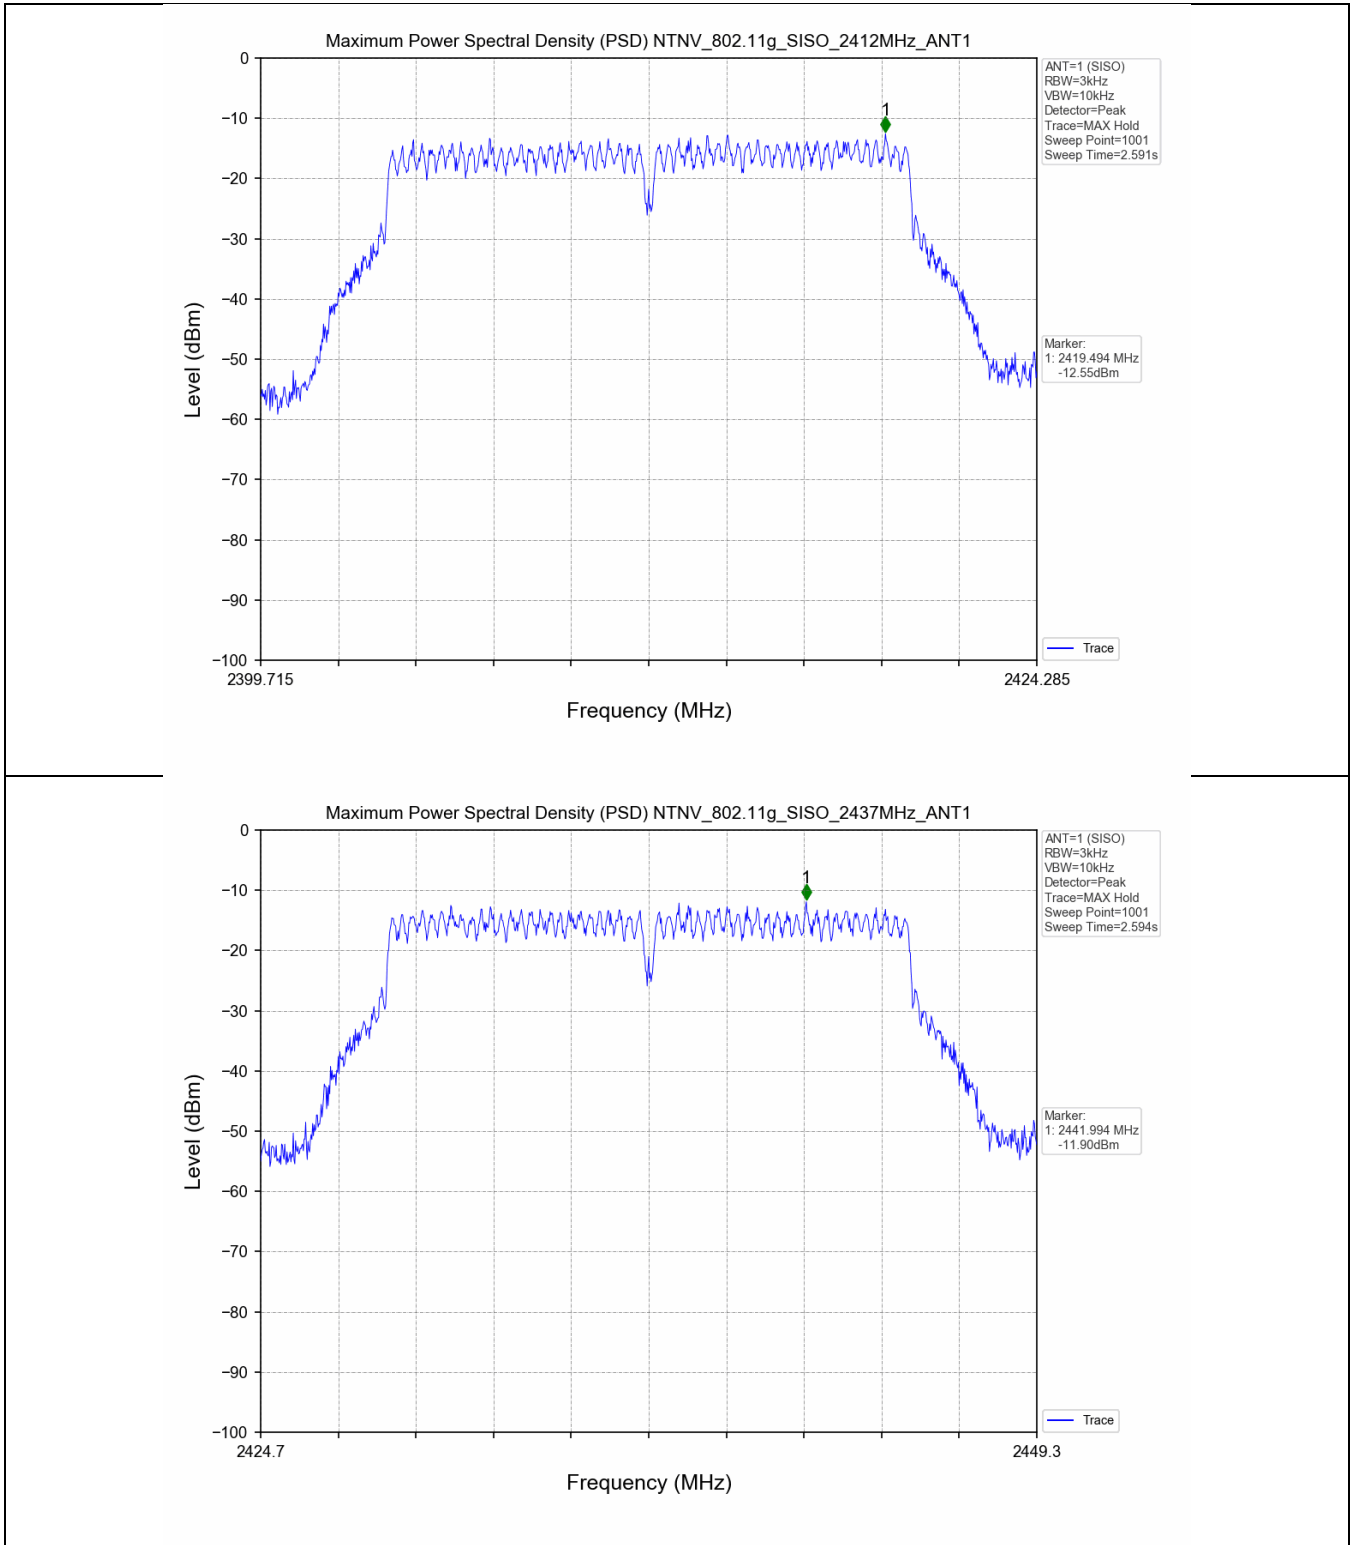

2.2 Test Graph - 6dB Bandwidth

2.3 Test Graph - 99% Occupied Bandwidth

3. Maximum Conducted Output Power

3.1 Test Result

Test Mode	Frequency (MHz)	Tx Type	Measured Peak Output Power (dBm)	Limits (dBm)	Verdict
			Ant 1		
802.11b	2412	SISO	19.54	30	PASS
	2437	SISO	20.35	30	PASS
	2462	SISO	20.22	30	PASS
802.11g	2412	SISO	22.56	30	PASS
	2437	SISO	23.27	30	PASS
	2462	SISO	23.13	30	PASS
802.11n(HT20)	2412	SISO	22.63	30	PASS
	2437	SISO	23.32	30	PASS
	2462	SISO	23.18	30	PASS
802.11n(HT40)	2422	SISO	22.93	30	PASS
	2437	SISO	23.24	30	PASS
	2452	SISO	23.28	30	PASS

3.2 Test Graph

4. Maximum Power Spectral Density (PSD)

4.1 Test Result

Test Mode	Frequency (MHz)	Tx Type	Maximum Power Spectral Density (dBm/3KHz)	Limits (dBm/3KHz)	Verdict
			Ant 1		
802.11b	2412	SISO	-9.76	≤8	PASS
	2437	SISO	-8.70	≤8	PASS
	2462	SISO	-9.27	≤8	PASS
802.11g	2412	SISO	-12.55	≤8	PASS
	2437	SISO	-11.90	≤8	PASS
	2462	SISO	-12.40	≤8	PASS
802.11n(HT20)	2412	SISO	-12.49	≤8	PASS
	2437	SISO	-11.98	≤8	PASS
	2462	SISO	-12.02	≤8	PASS
802.11n(HT40)	2422	SISO	-14.87	≤8	PASS
	2437	SISO	-13.69	≤8	PASS
	2452	SISO	-14.00	≤8	PASS

4.2 Test Graph

5. Unwanted Emissions in Non-restricted Frequency Bands

5.1 Test Result

Test Mode	Frequency (MHz)	TX Type	ANT No.	Spurious Conducted Emission (dBm)	Limits (dBm)	Verdict
802.11b	2412	SISO	1	Refer to test graph	-11.81	PASS
	2437	SISO	1	Refer to test graph	-11.81	PASS
	2462	SISO	1	Refer to test graph	-11.81	PASS
802.11g	2412	SISO	1	Refer to test graph	-15.67	PASS
	2437	SISO	1	Refer to test graph	-15.67	PASS
	2462	SISO	1	Refer to test graph	-15.67	PASS
802.11n(HT20)	2412	SISO	1	Refer to test graph	-15.70	PASS
	2437	SISO	1	Refer to test graph	-15.70	PASS
	2462	SISO	1	Refer to test graph	-15.70	PASS
802.11n(HT40)	2422	SISO	1	Refer to test graph	-18.41	PASS
	2437	SISO	1	Refer to test graph	-18.41	PASS
	2452	SISO	1	Refer to test graph	-18.41	PASS

5.2 Test Graph