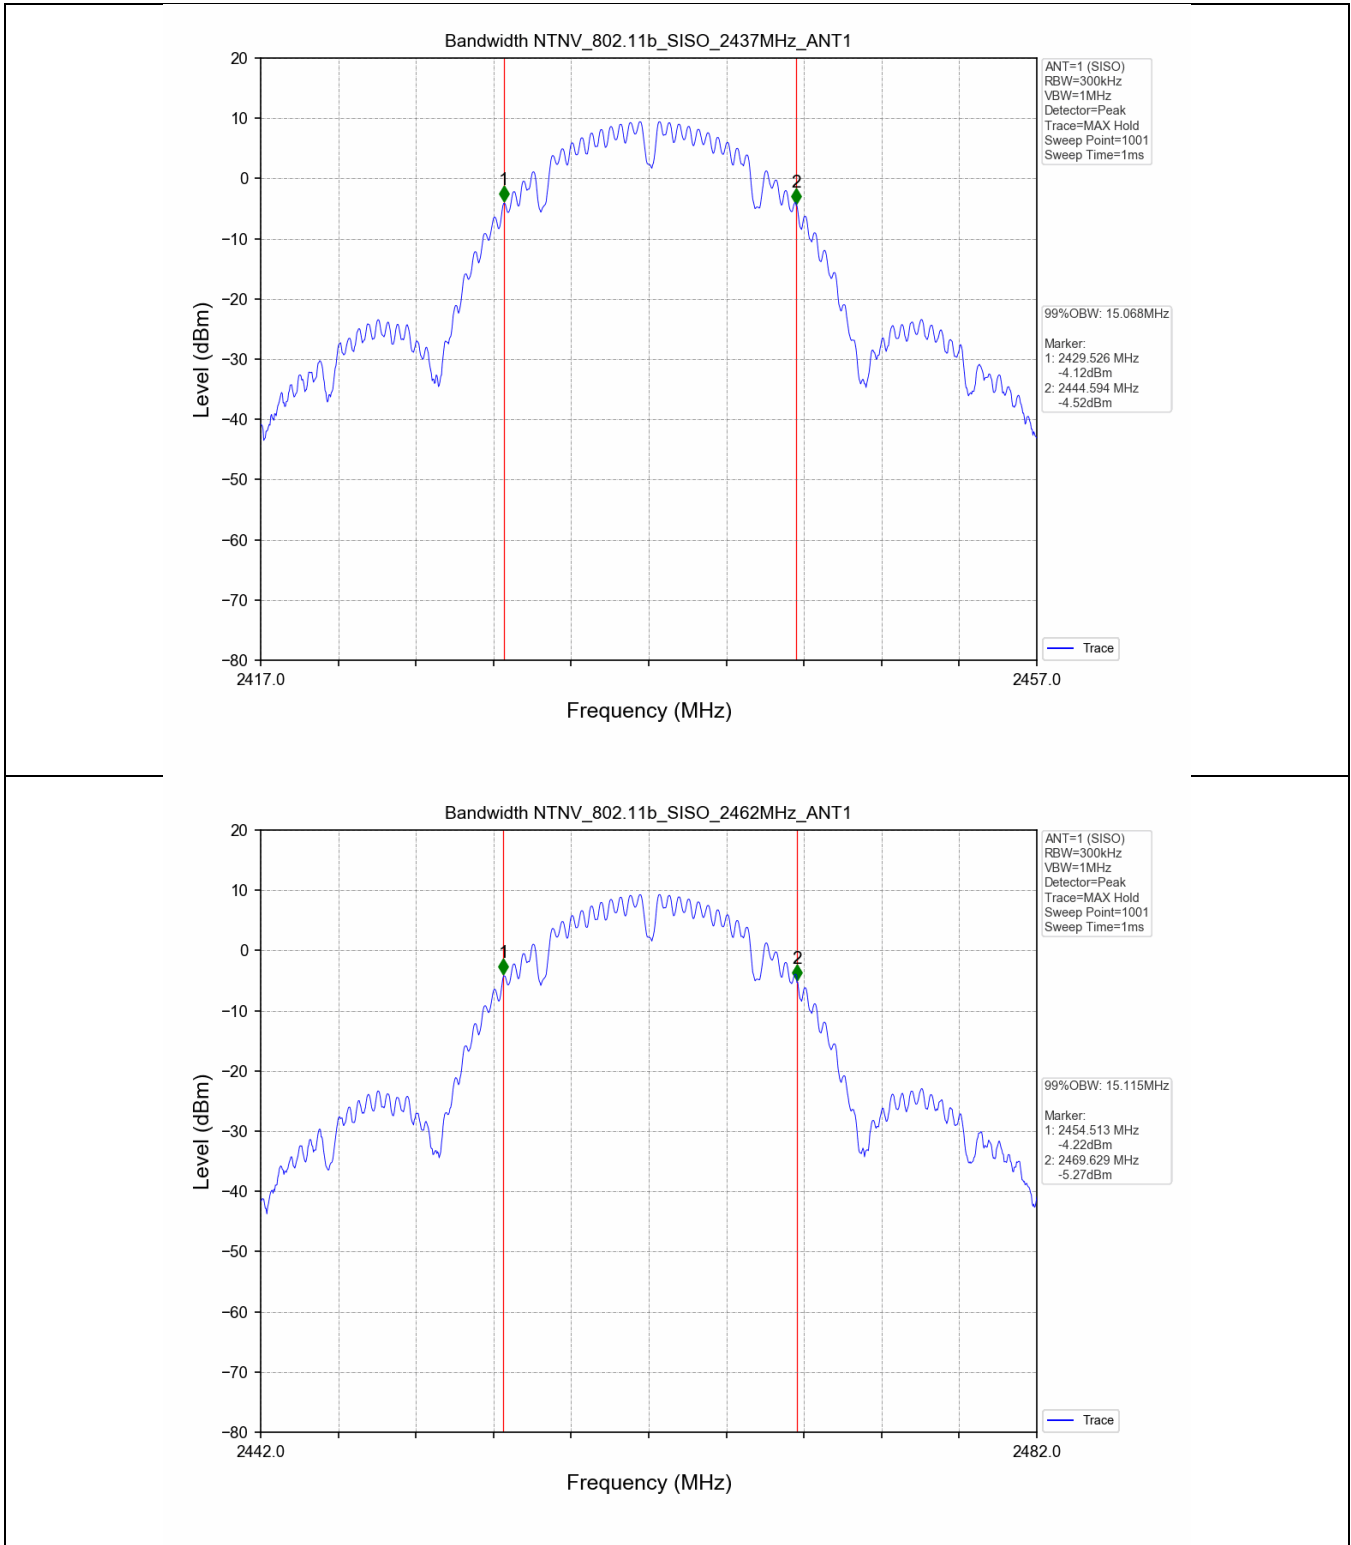

2.2 Test Graph - 6dB Bandwidth

2.3 Test Graph - 99% Occupied Bandwidth

3. Maximum Conducted Output Power

3.1 Test Result

Test Mode	Frequency (MHz)	Tx Type	Measured Peak Output Power (dBm)	Limits (dBm)	Verdict
			Ant 1		
802.11b	2412	SISO	19.54	30	PASS
	2437	SISO	20.35	30	PASS
	2462	SISO	20.22	30	PASS
802.11g	2412	SISO	22.56	30	PASS
	2437	SISO	23.27	30	PASS
	2462	SISO	23.13	30	PASS
802.11n(HT20)	2412	SISO	22.63	30	PASS
	2437	SISO	23.32	30	PASS
	2462	SISO	23.18	30	PASS
802.11n(HT40)	2422	SISO	22.93	30	PASS
	2437	SISO	23.24	30	PASS
	2452	SISO	23.28	30	PASS

3.2 Test Graph

4. Maximum Power Spectral Density (PSD)

4.1 Test Result

Test Mode	Frequency (MHz)	Tx Type	Maximum Power Spectral Density (dBm/3KHz)	Limits (dBm/3KHz)	Verdict
			Ant 1		
802.11b	2412	SISO	-9.76	≤8	PASS
	2437	SISO	-8.70	≤8	PASS
	2462	SISO	-9.27	≤8	PASS
802.11g	2412	SISO	-12.55	≤8	PASS
	2437	SISO	-11.90	≤8	PASS
	2462	SISO	-12.40	≤8	PASS
802.11n(HT20)	2412	SISO	-12.49	≤8	PASS
	2437	SISO	-11.98	≤8	PASS
	2462	SISO	-12.02	≤8	PASS
802.11n(HT40)	2422	SISO	-14.87	≤8	PASS
	2437	SISO	-13.69	≤8	PASS
	2452	SISO	-14.00	≤8	PASS

5.2 Test Graph