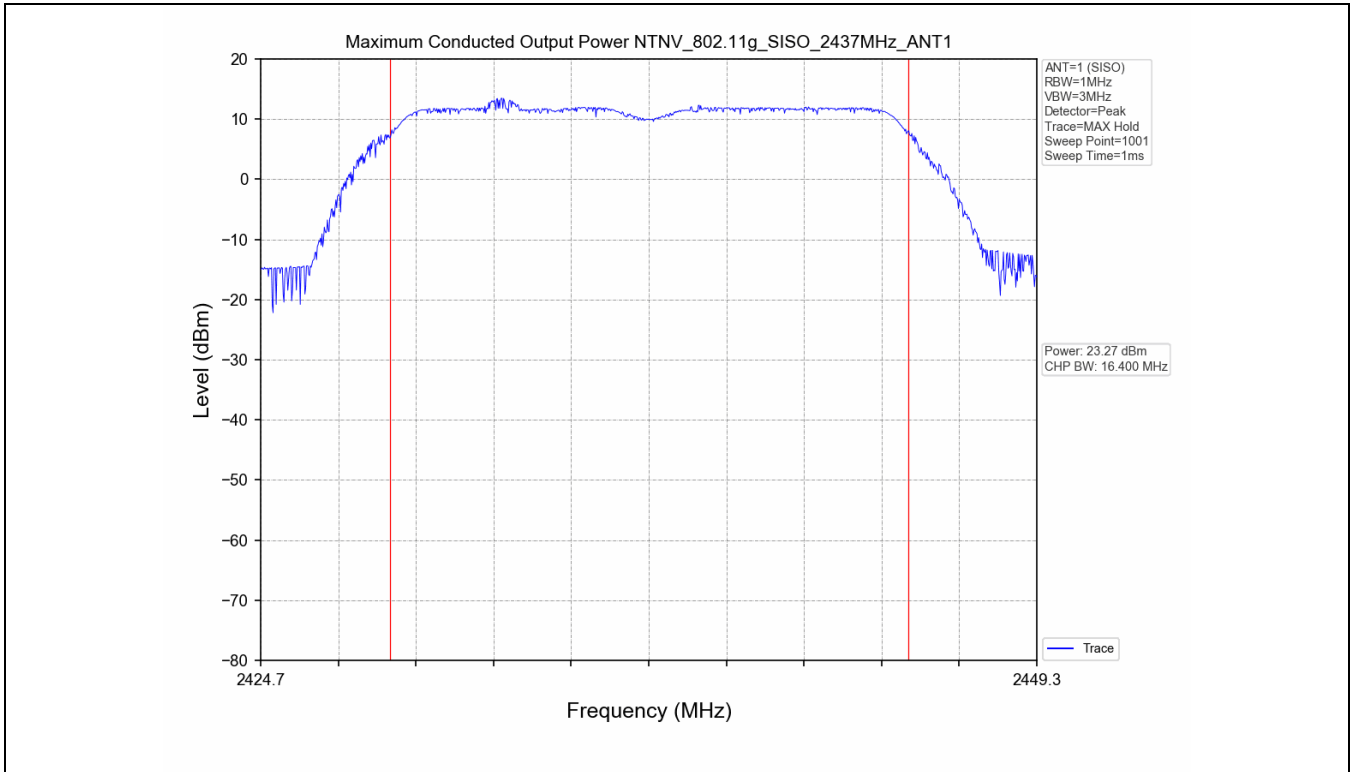

2.2 Test Graph - 6dB Bandwidth

2.3 Test Graph - 99% Occupied Bandwidth

3. Maximum Conducted Output Power

3.1 Test Result

Test Mode	Frequency (MHz)	Tx Type	Measured Peak Output Power (dBm)	Limits (dBm)	Verdict
			Ant 1		
802.11b	2412	SISO	19.54	30	PASS
	2437	SISO	20.35	30	PASS
	2462	SISO	20.22	30	PASS
802.11g	2412	SISO	22.56	30	PASS
	2437	SISO	23.27	30	PASS
	2462	SISO	23.13	30	PASS
802.11n(HT20)	2412	SISO	22.63	30	PASS
	2437	SISO	23.32	30	PASS
	2462	SISO	23.18	30	PASS
802.11n(HT40)	2422	SISO	22.93	30	PASS
	2437	SISO	23.24	30	PASS
	2452	SISO	23.28	30	PASS

3.2 Test Graph

4. Maximum Power Spectral Density (PSD)

4.1 Test Result

Test Mode	Frequency (MHz)	Tx Type	Maximum Power Spectral Density (dBm/3KHz)	Limits (dBm/3KHz)	Verdict
			Ant 1		
802.11b	2412	SISO	-9.76	≤8	PASS
	2437	SISO	-8.70	≤8	PASS
	2462	SISO	-9.27	≤8	PASS
802.11g	2412	SISO	-12.55	≤8	PASS
	2437	SISO	-11.90	≤8	PASS
	2462	SISO	-12.40	≤8	PASS
802.11n(HT20)	2412	SISO	-12.49	≤8	PASS
	2437	SISO	-11.98	≤8	PASS
	2462	SISO	-12.02	≤8	PASS
802.11n(HT40)	2422	SISO	-14.87	≤8	PASS
	2437	SISO	-13.69	≤8	PASS
	2452	SISO	-14.00	≤8	PASS