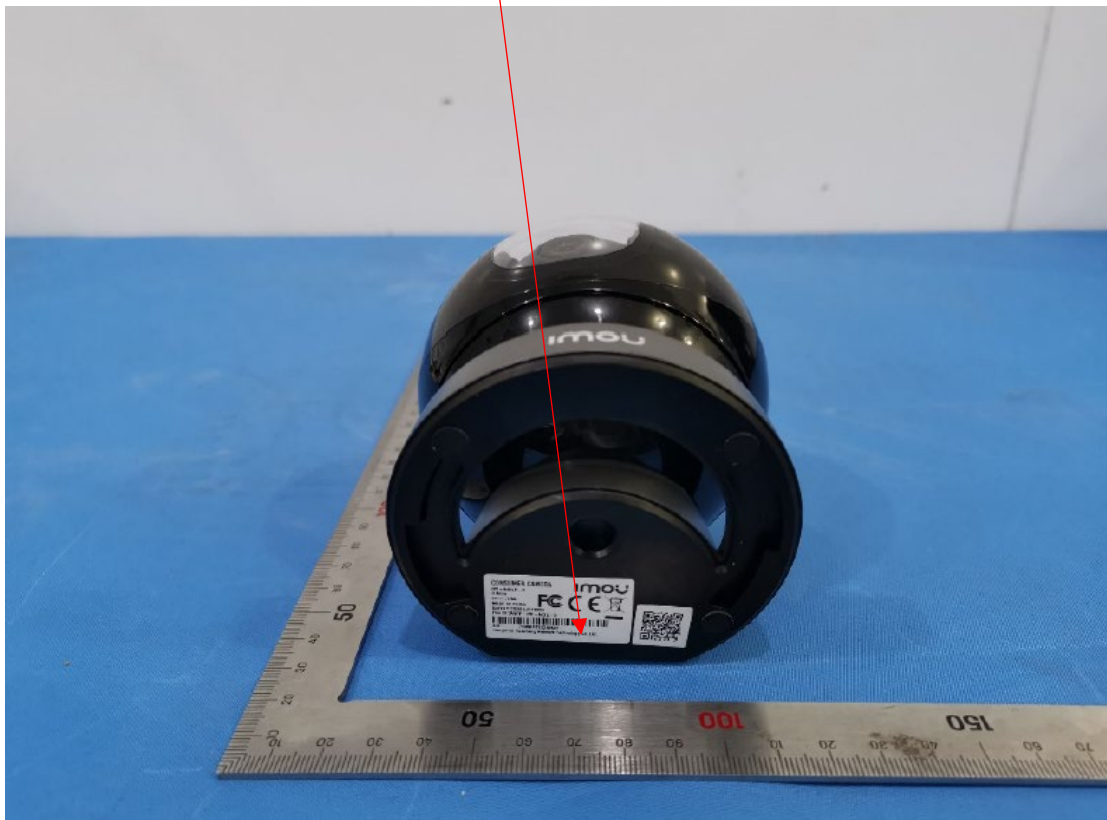

CONSUMER CAMERA
IPC-A46LP-D
3.6mm
5V ---,1A
MADE IN CHINA
SAFETY CODE: L2FF82D4
FCC ID: 2AVYF-IPC-A4XL-D
S/N: 7H058F5YAZ495DF
Hangzhou Huacheng Network Technology Co.,Ltd.

Remark: It's hard to put FCC statement on the product due to device's irregular appearance. FCC statement will be placed in the user manual which the device is marketed.