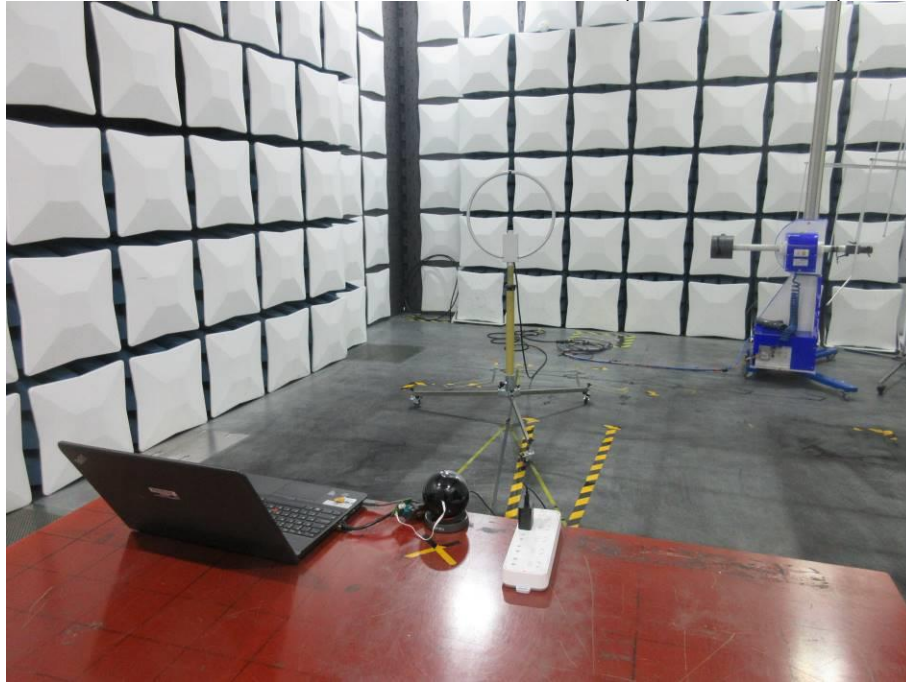

Appendix III

Setup Photographs

RADIATED RF MEASUREMENT SETUP (9KHz ~ 30 MHz)

RADIATED RF MEASUREMENT SETUP (30MHz ~ 1 GHz)

RADIATED RF MEASUREMENT SETUP (ABOVE 1 GHz- X axis)

RADIATED RF MEASUREMENT SETUP (ABOVE 1 GHz- Y axis)

RADIATED RF MEASUREMENT SETUP (ABOVE 1 GHz- Z axis)

POWERLINE CONDUCTED EMISSIONS MEASUREMENT SETUP