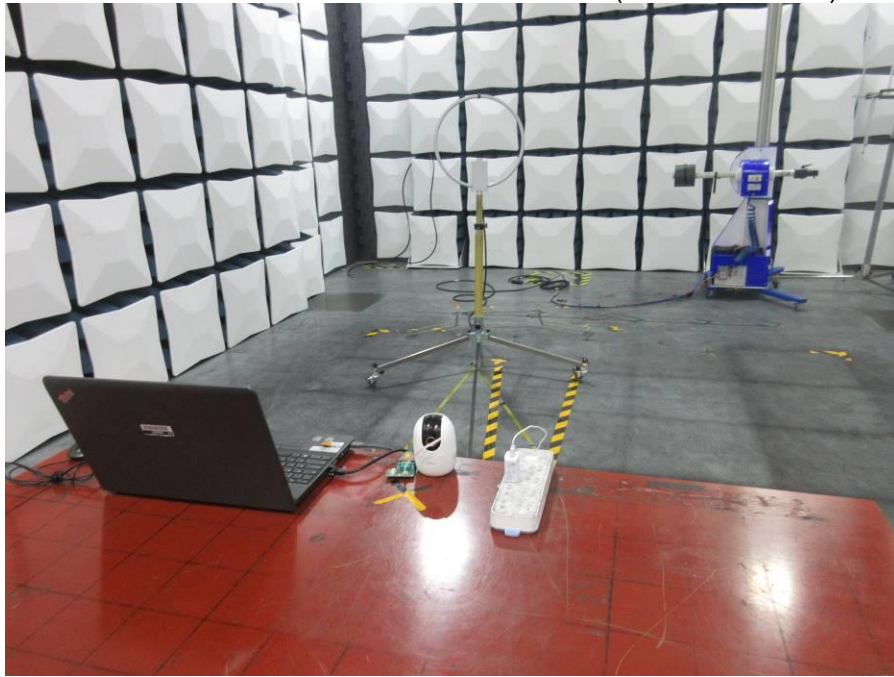

Appendix III

Setup Photographs

RADIATED RF MEASUREMENT SETUP (9KHz ~ 30 MHz)

RADIATED RF MEASUREMENT SETUP (30MHz ~ 1 GHz)

RADIATED RF MEASUREMENT SETUP (ABOVE 1 GHz- X axis)

RADIATED RF MEASUREMENT SETUP (ABOVE 1 GHz- Y axis)

RADIATED RF MEASUREMENT SETUP (ABOVE 1 GHz- Z axis)

POWERLINE CONDUCTED EMISSIONS MEASUREMENT SETUP