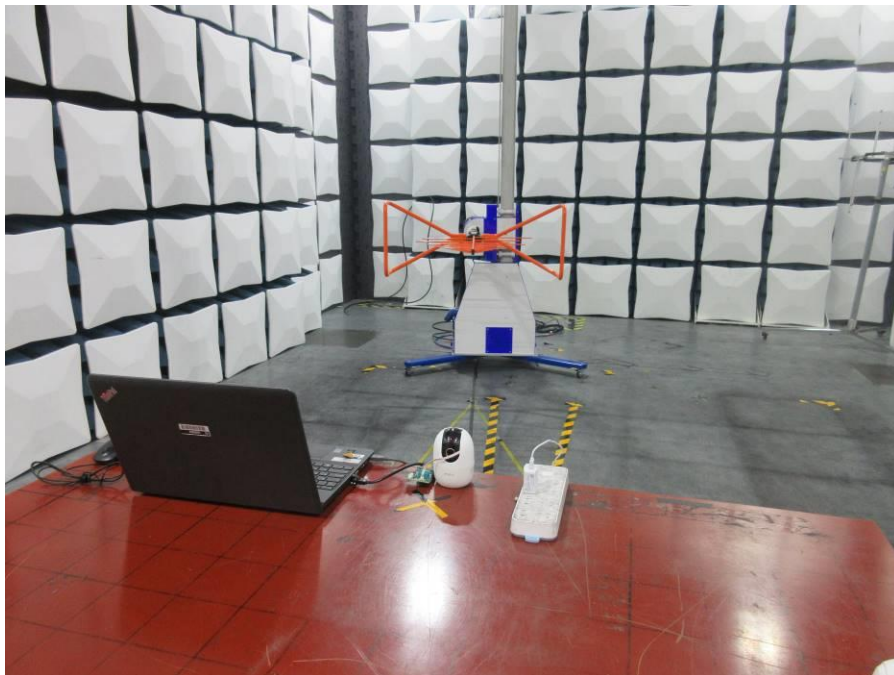

Appendix III

Setup Photographs

RADIATED RF MEASUREMENT SETUP (9KHz ~ 30 MHz)

RADIATED RF MEASUREMENT SETUP (30MHz ~ 1 GHz)

RADIATED RF MEASUREMENT SETUP (ABOVE 1 GHz- X axis)

RADIATED RF MEASUREMENT SETUP (ABOVE 1 GHz- Y axis)

RADIATED RF MEASUREMENT SETUP (ABOVE 1 GHz- Z axis)

POWERLINE CONDUCTED EMISSIONS MEASUREMENT SETUP