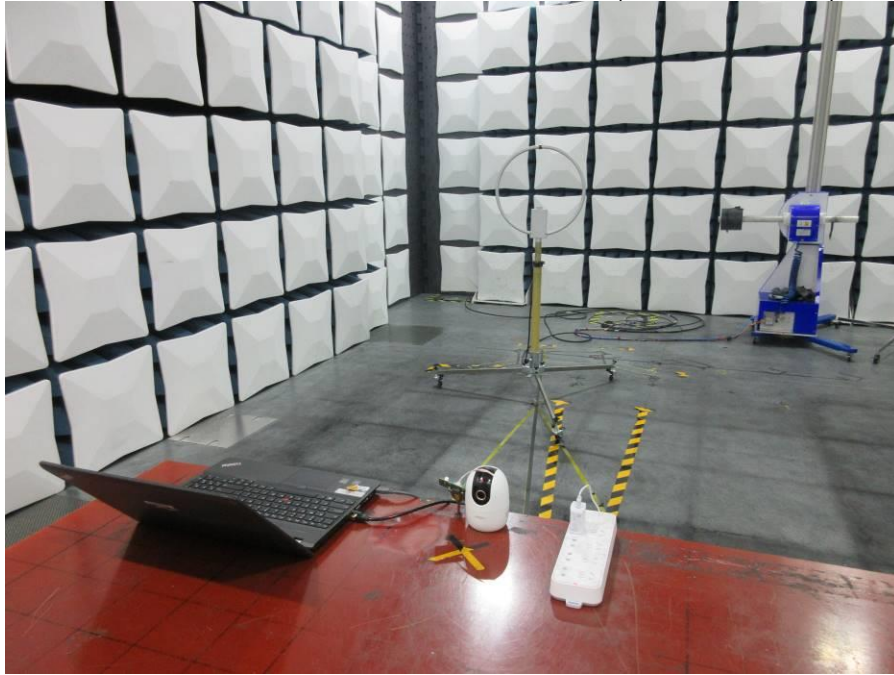

Appendix III

Setup Photographs

RADIATED RF MEASUREMENT SETUP (9KHz ~ 30 MHz)

RADIATED RF MEASUREMENT SETUP (30MHz ~ 1 GHz)

RADIATED RF MEASUREMENT SETUP (ABOVE 1 GHz- X axis)

RADIATED RF MEASUREMENT SETUP (ABOVE 1 GHz- Y axis)

RADIATED RF MEASUREMENT SETUP (ABOVE 1 GHz- Z axis)

POWERLINE CONDUCTED EMISSIONS MEASUREMENT SETUP