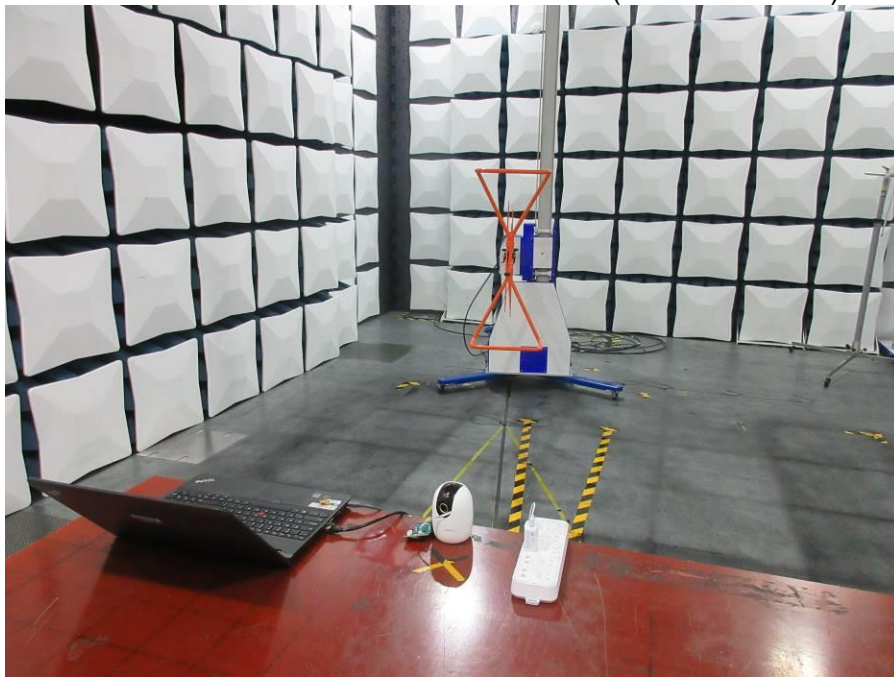

Appendix III

Setup Photographs

RADIATED RF MEASUREMENT SETUP (9KHz ~ 30 MHz)

RADIATED RF MEASUREMENT SETUP (30MHz ~ 1 GHz)

RADIATED RF MEASUREMENT SETUP (ABOVE 1 GHz- X axis)

RADIATED RF MEASUREMENT SETUP (ABOVE 1 GHz- Y axis)

RADIATED RF MEASUREMENT SETUP (ABOVE 1 GHz- Z axis)

POWERLINE CONDUCTED EMISSIONS MEASUREMENT SETUP