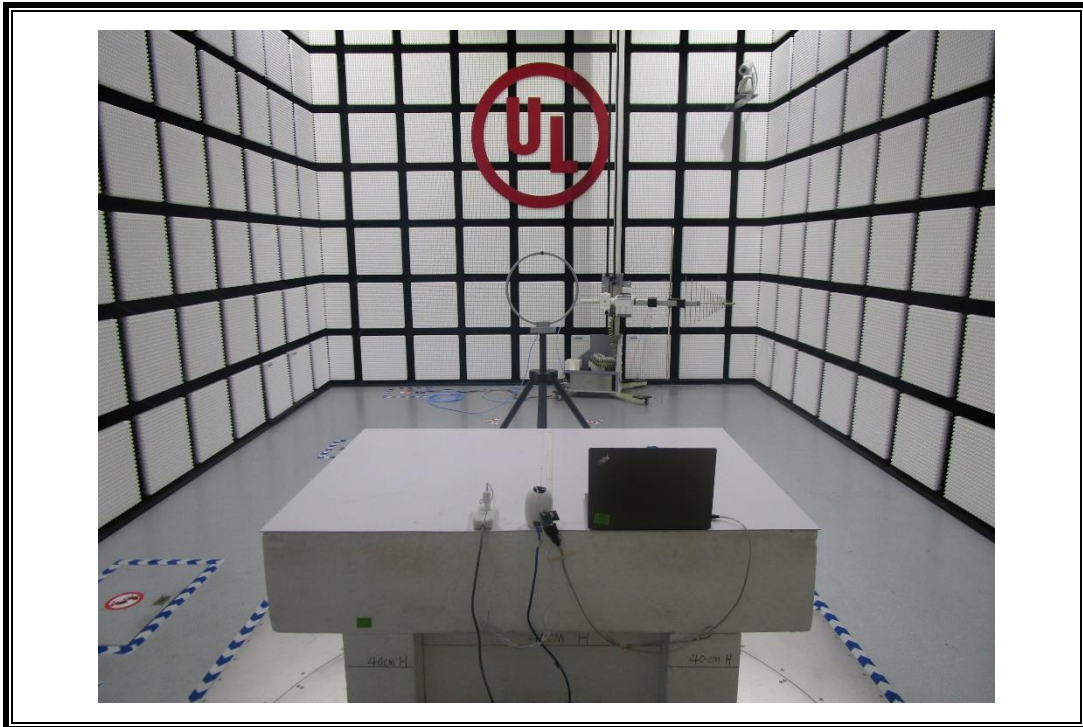

# **Setup Photographs**

RADIATED RF MEASUREMENT SETUP (30MHz ~ 1 GHz)

RADIATED RF MEASUREMENT SETUP (Below 30MHz)

RADIATED RF MEASUREMENT SETUP (Above 1G – X axis)

RADIATED RF MEASUREMENT SETUP (Above 1G – Y axis)

RADIATED RF MEASUREMENT SETUP (Above 1G – Z axis)

AC POWER LINE CONDUCTED EMISSIONS