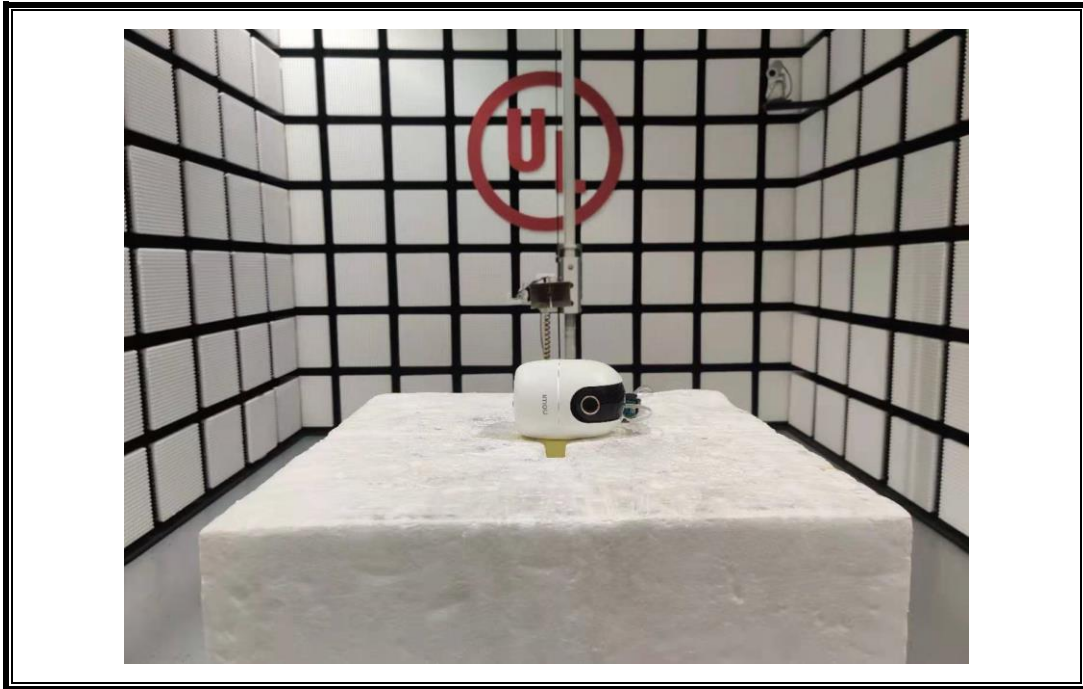

# **Setup Photographs**

RADIATED RF MEASUREMENT SETUP (30MHz ~ 1 GHz)

RADIATED RF MEASUREMENT SETUP (Below 30MHz)

RADIATED RF MEASUREMENT SETUP (Above 1G – X axis)

RADIATED RF MEASUREMENT SETUP (Above 1G – Y axis)

RADIATED RF MEASUREMENT SETUP (Above 1G – Z axis)

AC POWER LINE CONDUCTED EMISSIONS