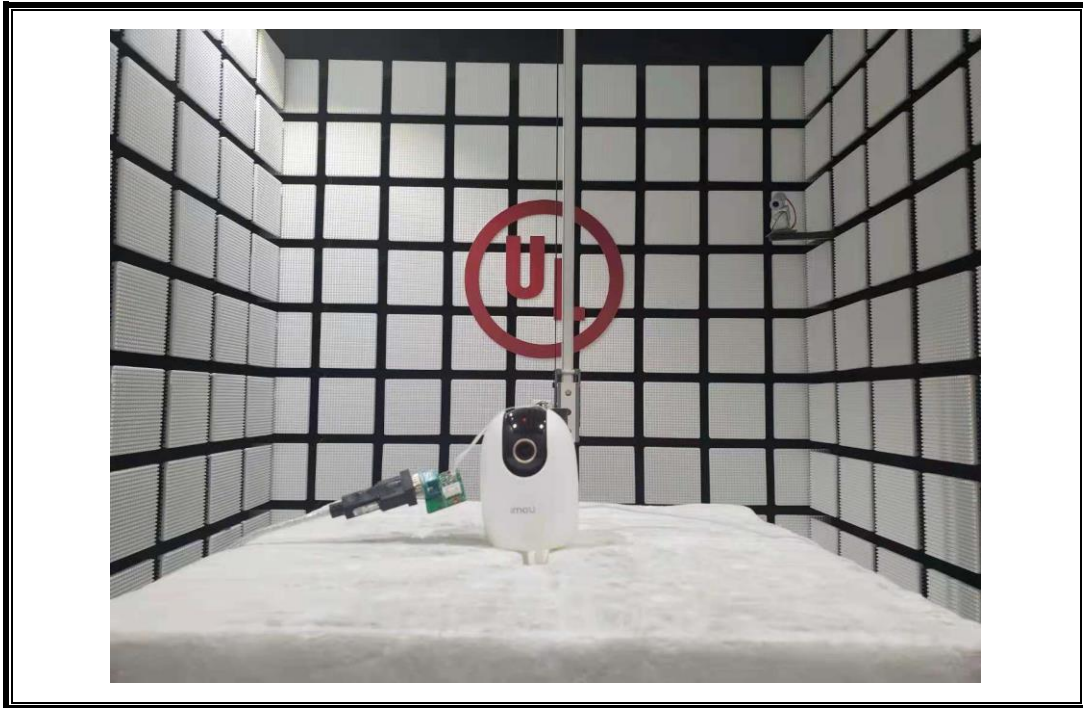

# **Setup Photographs**

RADIATED RF MEASUREMENT SETUP (30MHz ~ 1 GHz)

RADIATED RF MEASUREMENT SETUP (Below 30MHz)

RADIATED RF MEASUREMENT SETUP (Above 1G – X axis)

RADIATED RF MEASUREMENT SETUP (Above 1G – Y axis)

RADIATED RF MEASUREMENT SETUP (Above 1G – Z axis)

AC POWER LINE CONDUCTED EMISSIONS