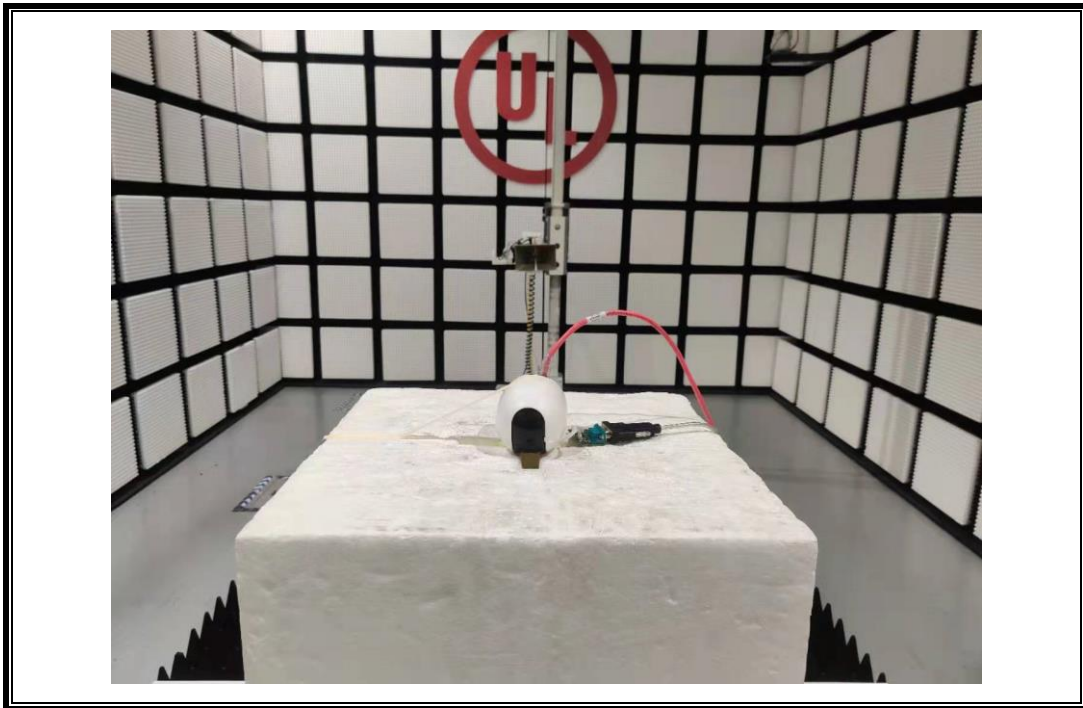

# **Setup Photographs**

RADIATED RF MEASUREMENT SETUP (30MHz ~ 1 GHz)

RADIATED RF MEASUREMENT SETUP (Below 30MHz)

RADIATED RF MEASUREMENT SETUP (Above 1G – X axis)

RADIATED RF MEASUREMENT SETUP (Above 1G – Y axis)

RADIATED RF MEASUREMENT SETUP (Above 1G – Z axis)

AC POWER LINE CONDUCTED EMISSIONS