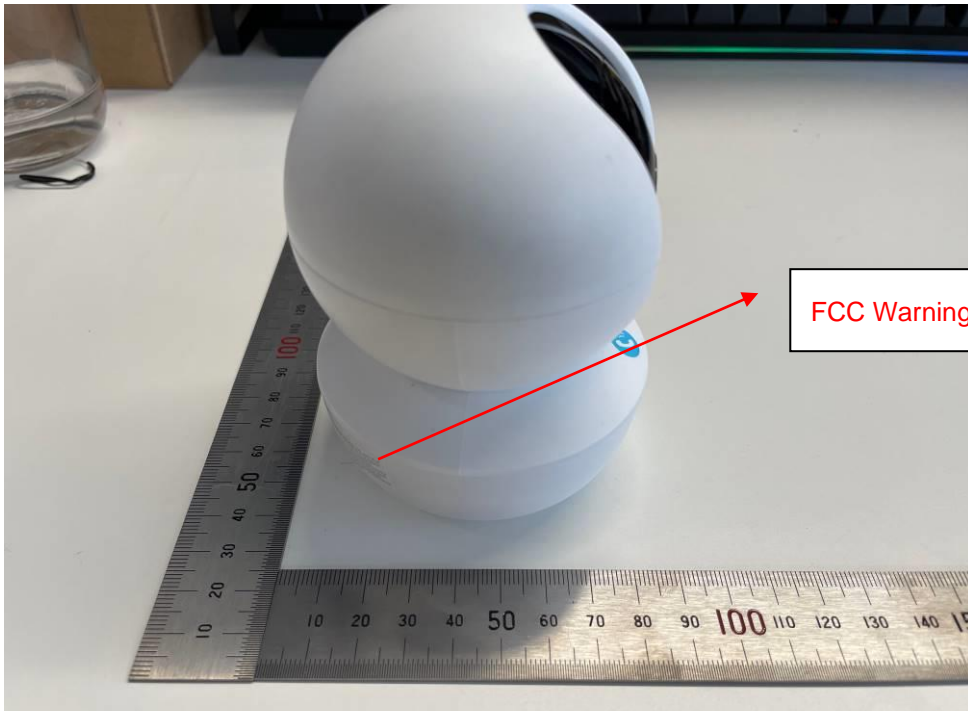

CONSUMER CAMERA

IPC-A33RIP

2.8mm

5V , 1A

MADE IN CHINA

SAFETY CODE:L20B08FC

FCC ID:2AVYF-IPC-A3XRI

S/N: 8D0673C YAZ6B626

Hangzhou Huacheng Network Technology Co.,Ltd.

imou

FCC Warning Statement

This device complies with part 15 of the FCC Rules.

Operation is subject to the following two conditions:

- (1) This device may not cause harmful interference and
- (2) this device must accept any interference received, including interference that may cause undesired operation.