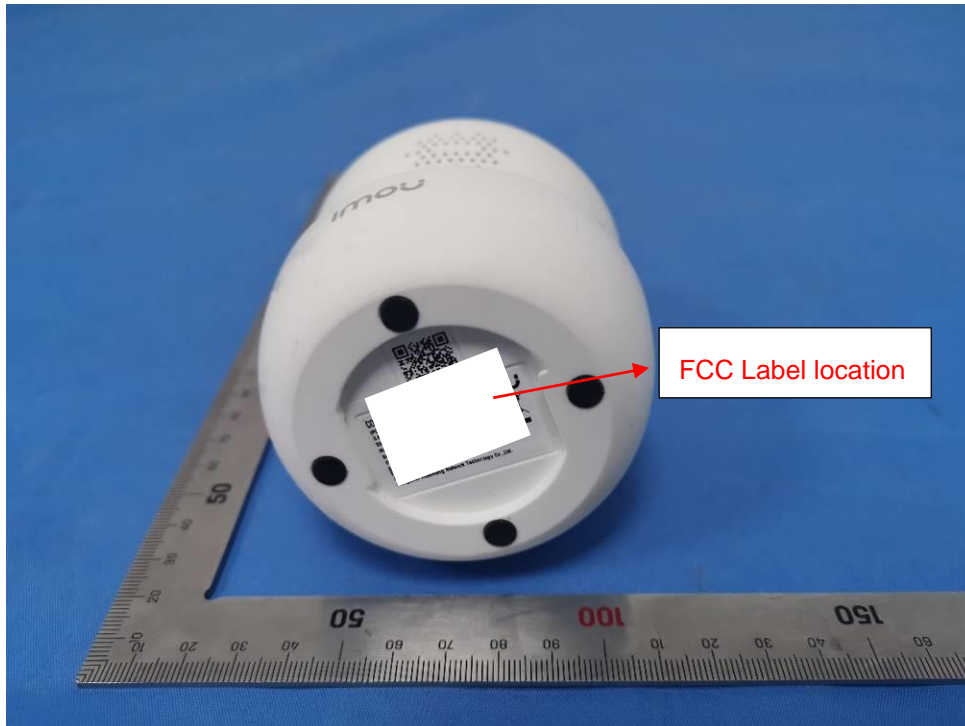

CONSUMER CAMERA

IPC-A33RIP

2.8mm

5V , 1A

MADE IN CHINA

SAFETY CODE:L20B08FC

FCC ID:2AVYF-IPC-A3XRI

S/N: 8D0673C YAZ6B626

Hangzhou Huacheng Network Technology Co.,Ltd.

imou

FCC Warning Statement

This device complies with part 15 of the FCC Rules.

Operation is subject to the following two conditions:

- (1) This device may not cause harmful interference and
- (2) this device must accept any interference received, including interference that may cause undesired operation.