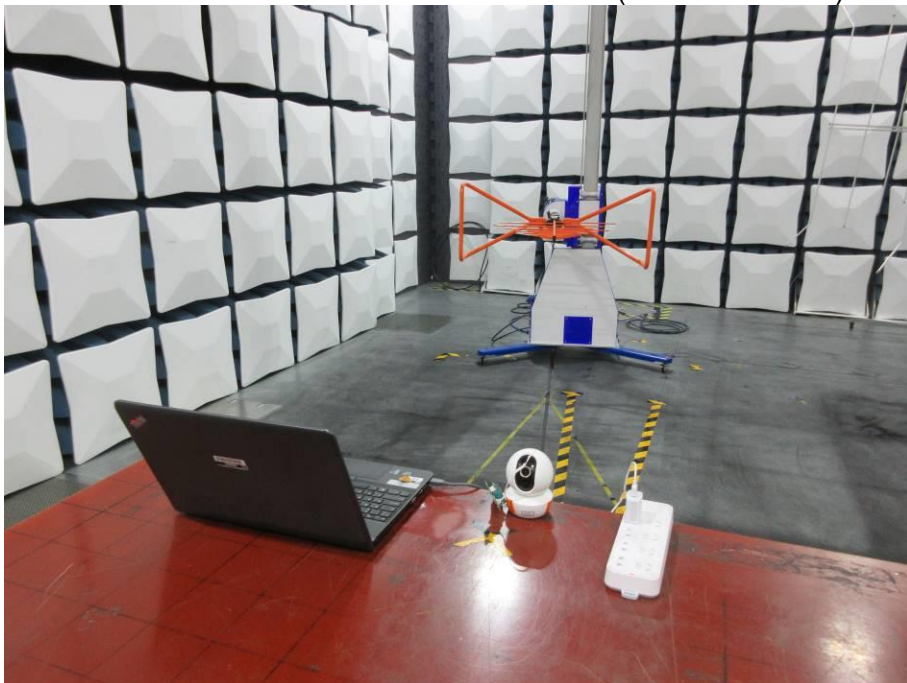

Appendix III

Setup Photographs

RADIATED RF MEASUREMENT SETUP (9KHz ~ 30 MHz)

RADIATED RF MEASUREMENT SETUP (30MHz ~ 1 GHz)

RADIATED RF MEASUREMENT SETUP (ABOVE 1 GHz- X axis)

RADIATED RF MEASUREMENT SETUP (ABOVE 1 GHz- Y axis)

RADIATED RF MEASUREMENT SETUP (ABOVE 1 GHz- Z axis)

POWERLINE CONDUCTED EMISSIONS MEASUREMENT SETUP