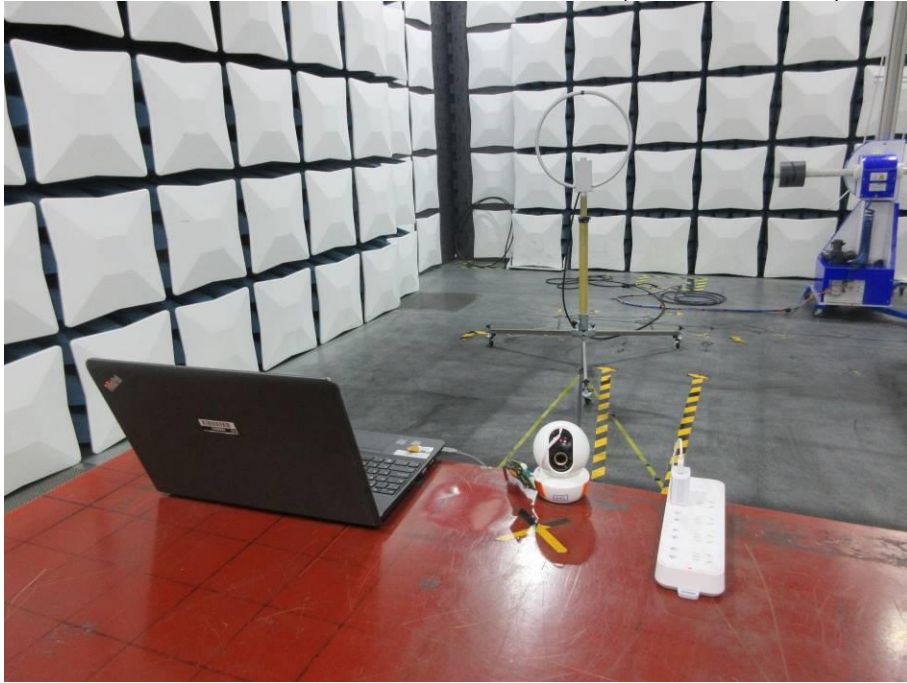

Appendix III

Setup Photographs

RADIATED RF MEASUREMENT SETUP (9KHz ~ 30 MHz)

RADIATED RF MEASUREMENT SETUP (30MHz ~ 1 GHz)

RADIATED RF MEASUREMENT SETUP (ABOVE 1 GHz- X axis)

RADIATED RF MEASUREMENT SETUP (ABOVE 1 GHz- Y axis)

RADIATED RF MEASUREMENT SETUP (ABOVE 1 GHz- Z axis)

POWERLINE CONDUCTED EMISSIONS MEASUREMENT SETUP