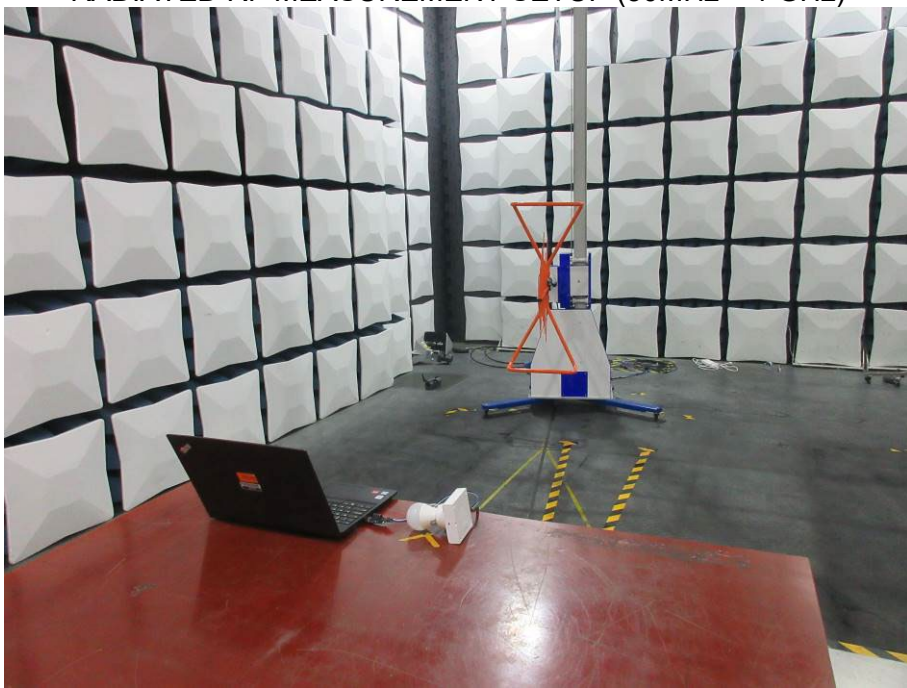

Appendix III

Setup Photographs

RADIATED RF MEASUREMENT SETUP (9kHz ~ 30 MHz)

RADIATED RF MEASUREMENT SETUP (30MHz ~ 1 GHz)

RADIATED RF MEASUREMENT SETUP (ABOVE 1 GHz- X axis)

RADIATED RF MEASUREMENT SETUP (ABOVE 1 GHz- Y axis)

RADIATED RF MEASUREMENT SETUP (ABOVE 1 GHz- Z axis)

POWERLINE CONDUCTED EMISSIONS MEASUREMENT SETUP